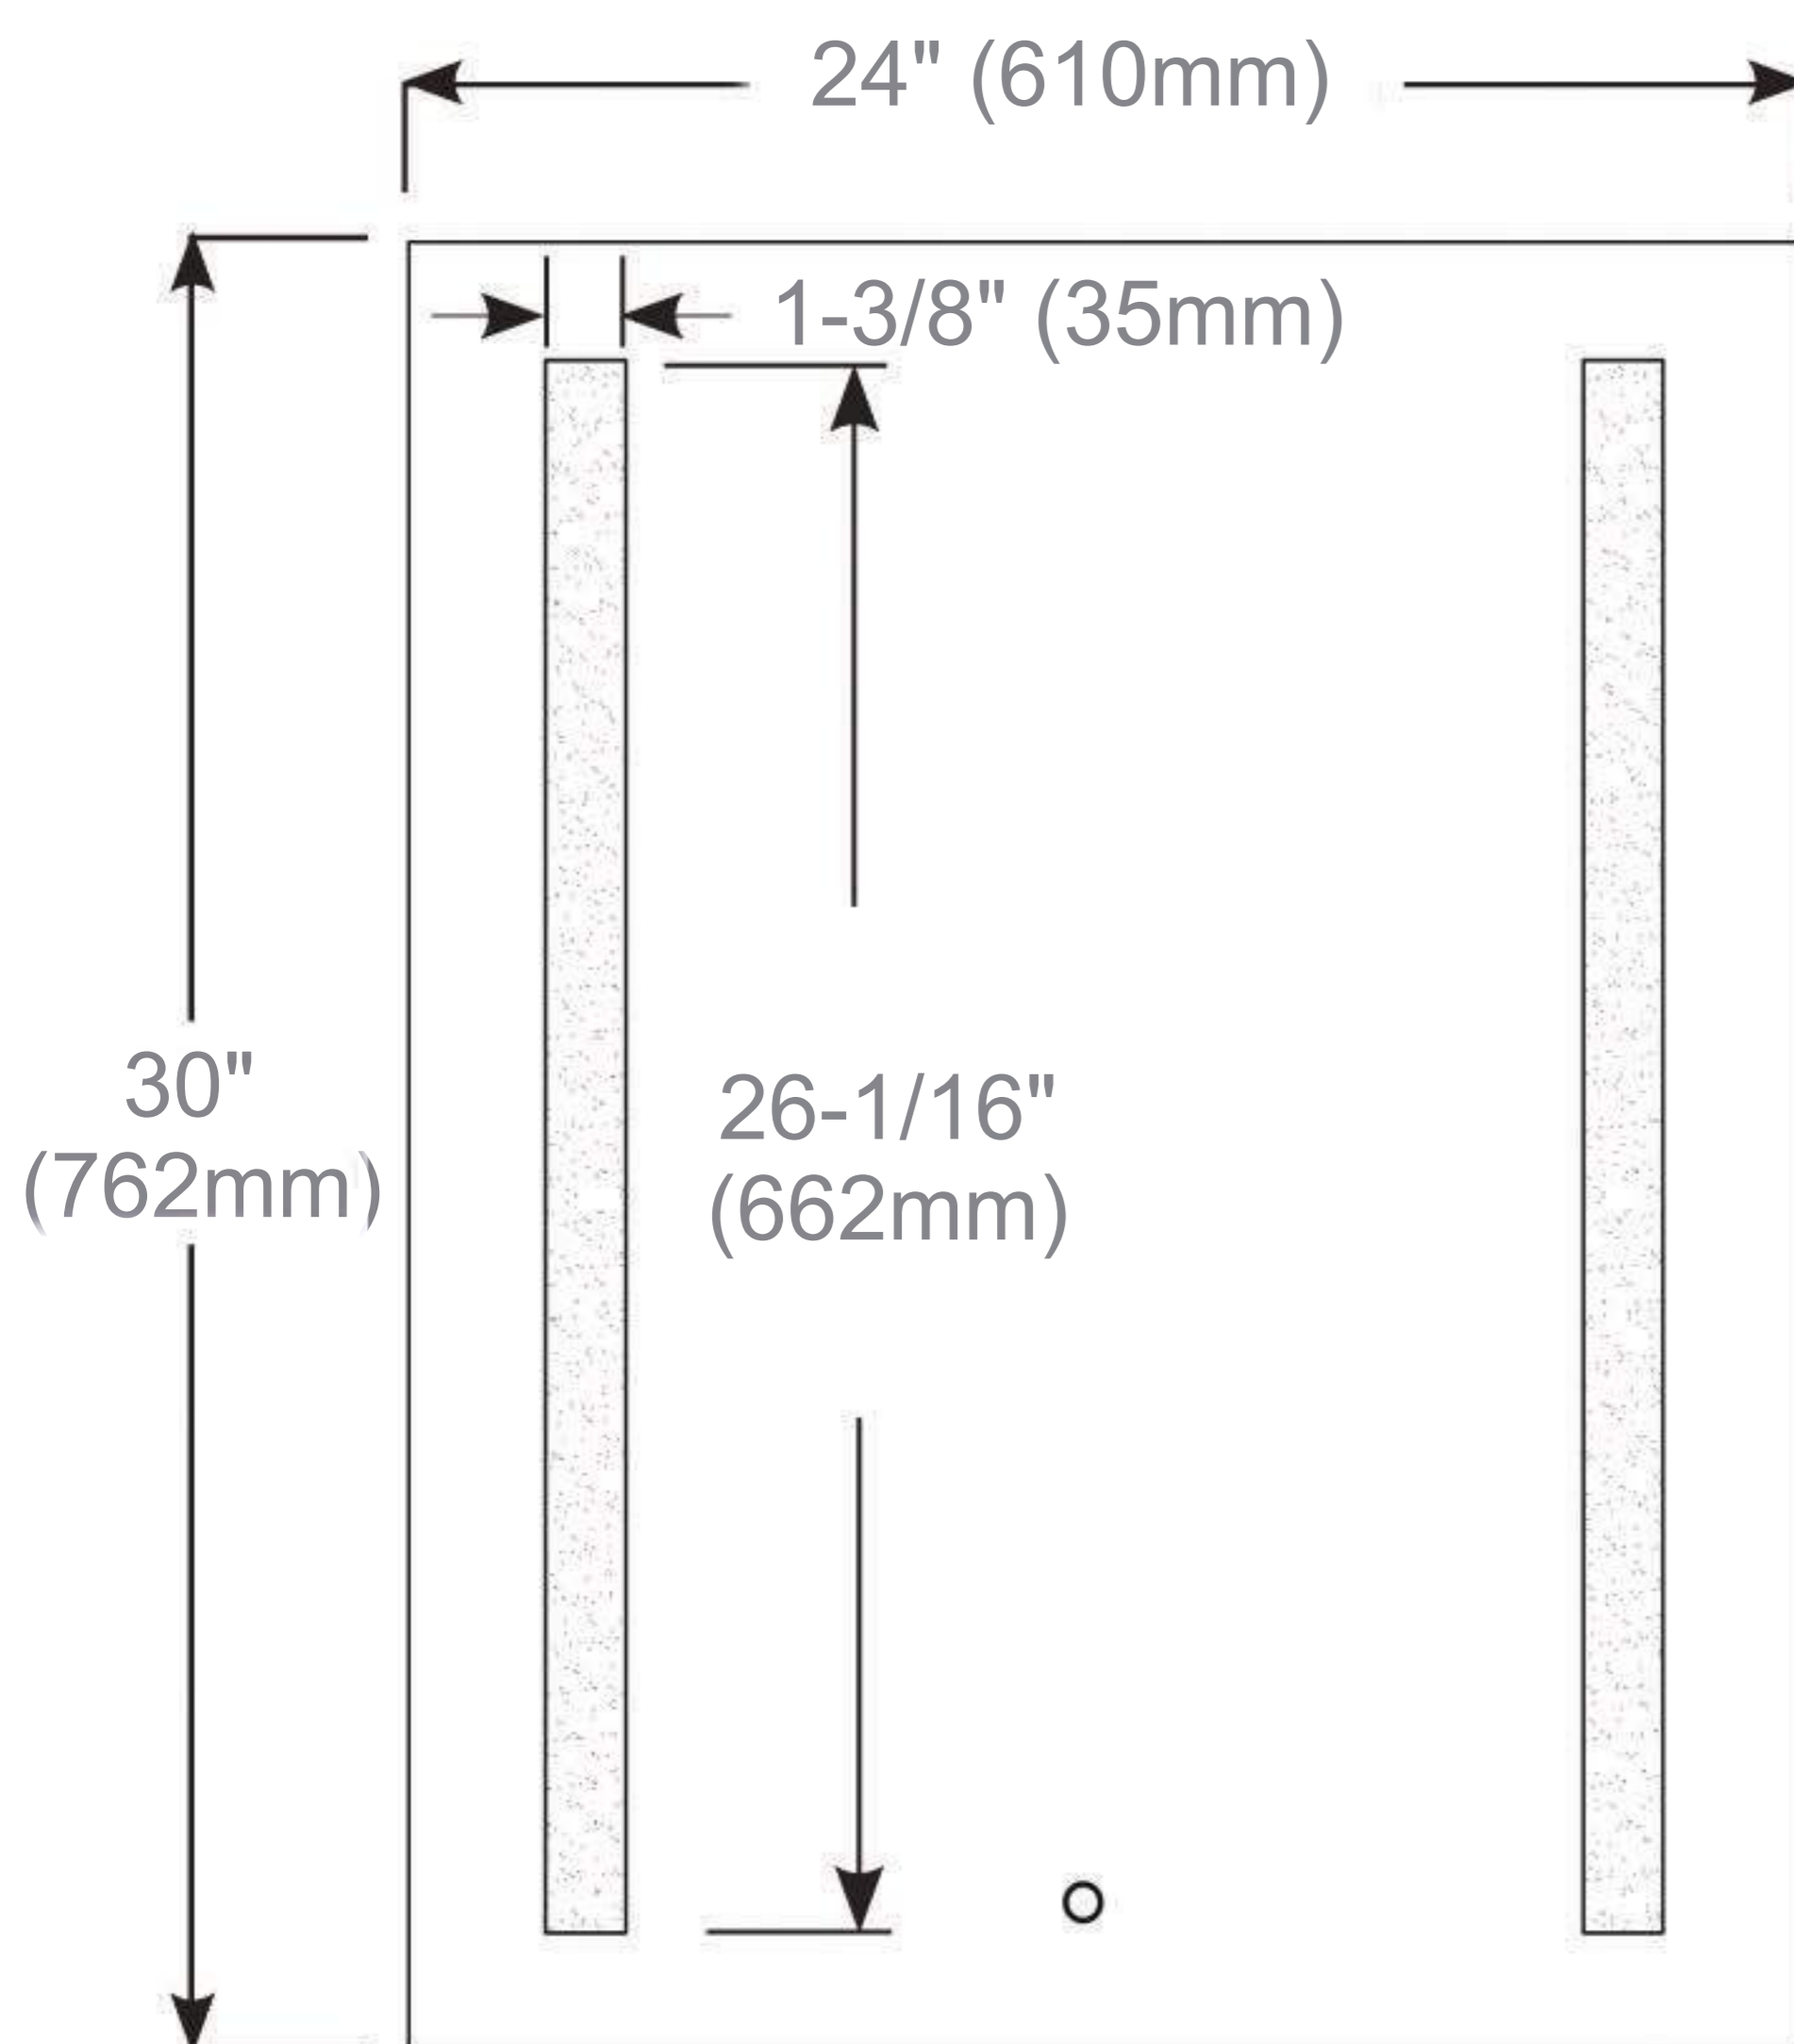

Kelvin	6500
CRI	80+
Lumens*†	810
R9 Value*	50+
Watts (AC)	35
Lumens per Watt	90

Construction

- Grey aluminum body and door frame
- 3 mirror design – rear of cabinet and both sides of door
- Concealed finger pull-door edge
- BLUM 110-degree self-closing hinges on left hand
- Adjustable shelving at 2 1/3" (60 mm) increments
- Single field wire into electrical shelf - Front access serviceability

Codes/Standards Applicable

Electric Option Models are ETL certified to:

- UL 962
- CSA Standard C22.2 No. 68

Dimensions

Height: 30" (762 mm)

Width: 24" (610 mm)

Depth: 5" (127 mm) When surface mounted

1" (25 mm) When recessed

24"x30"x5" Left Hinge

Installation Options

- Recessed Mount - Rough Opening - 29-1/2" H x 23-1/2" W x 4" D
(749mm H x 597mm W x 102mm D)
- Surface Mount - Surface Mount Kit is included

Electrical System

- 35 Watts LED Driver
- INPUT : 120VAC 60HZ 1.1A
- OUTPUT : 12VAC 3.0A
- Field wire location as shown in drawing
- 1/2" conduit (Ø 7/8" actual) electrical knockout location shown below
- Included field wire cable clamp
- Circuit Diagram

Circuit Diagram

Recessed Mount

Surface Mount

Cabinet Dimensions

Rough-in Dimensions

Back of Cabinet - Wire Access Location