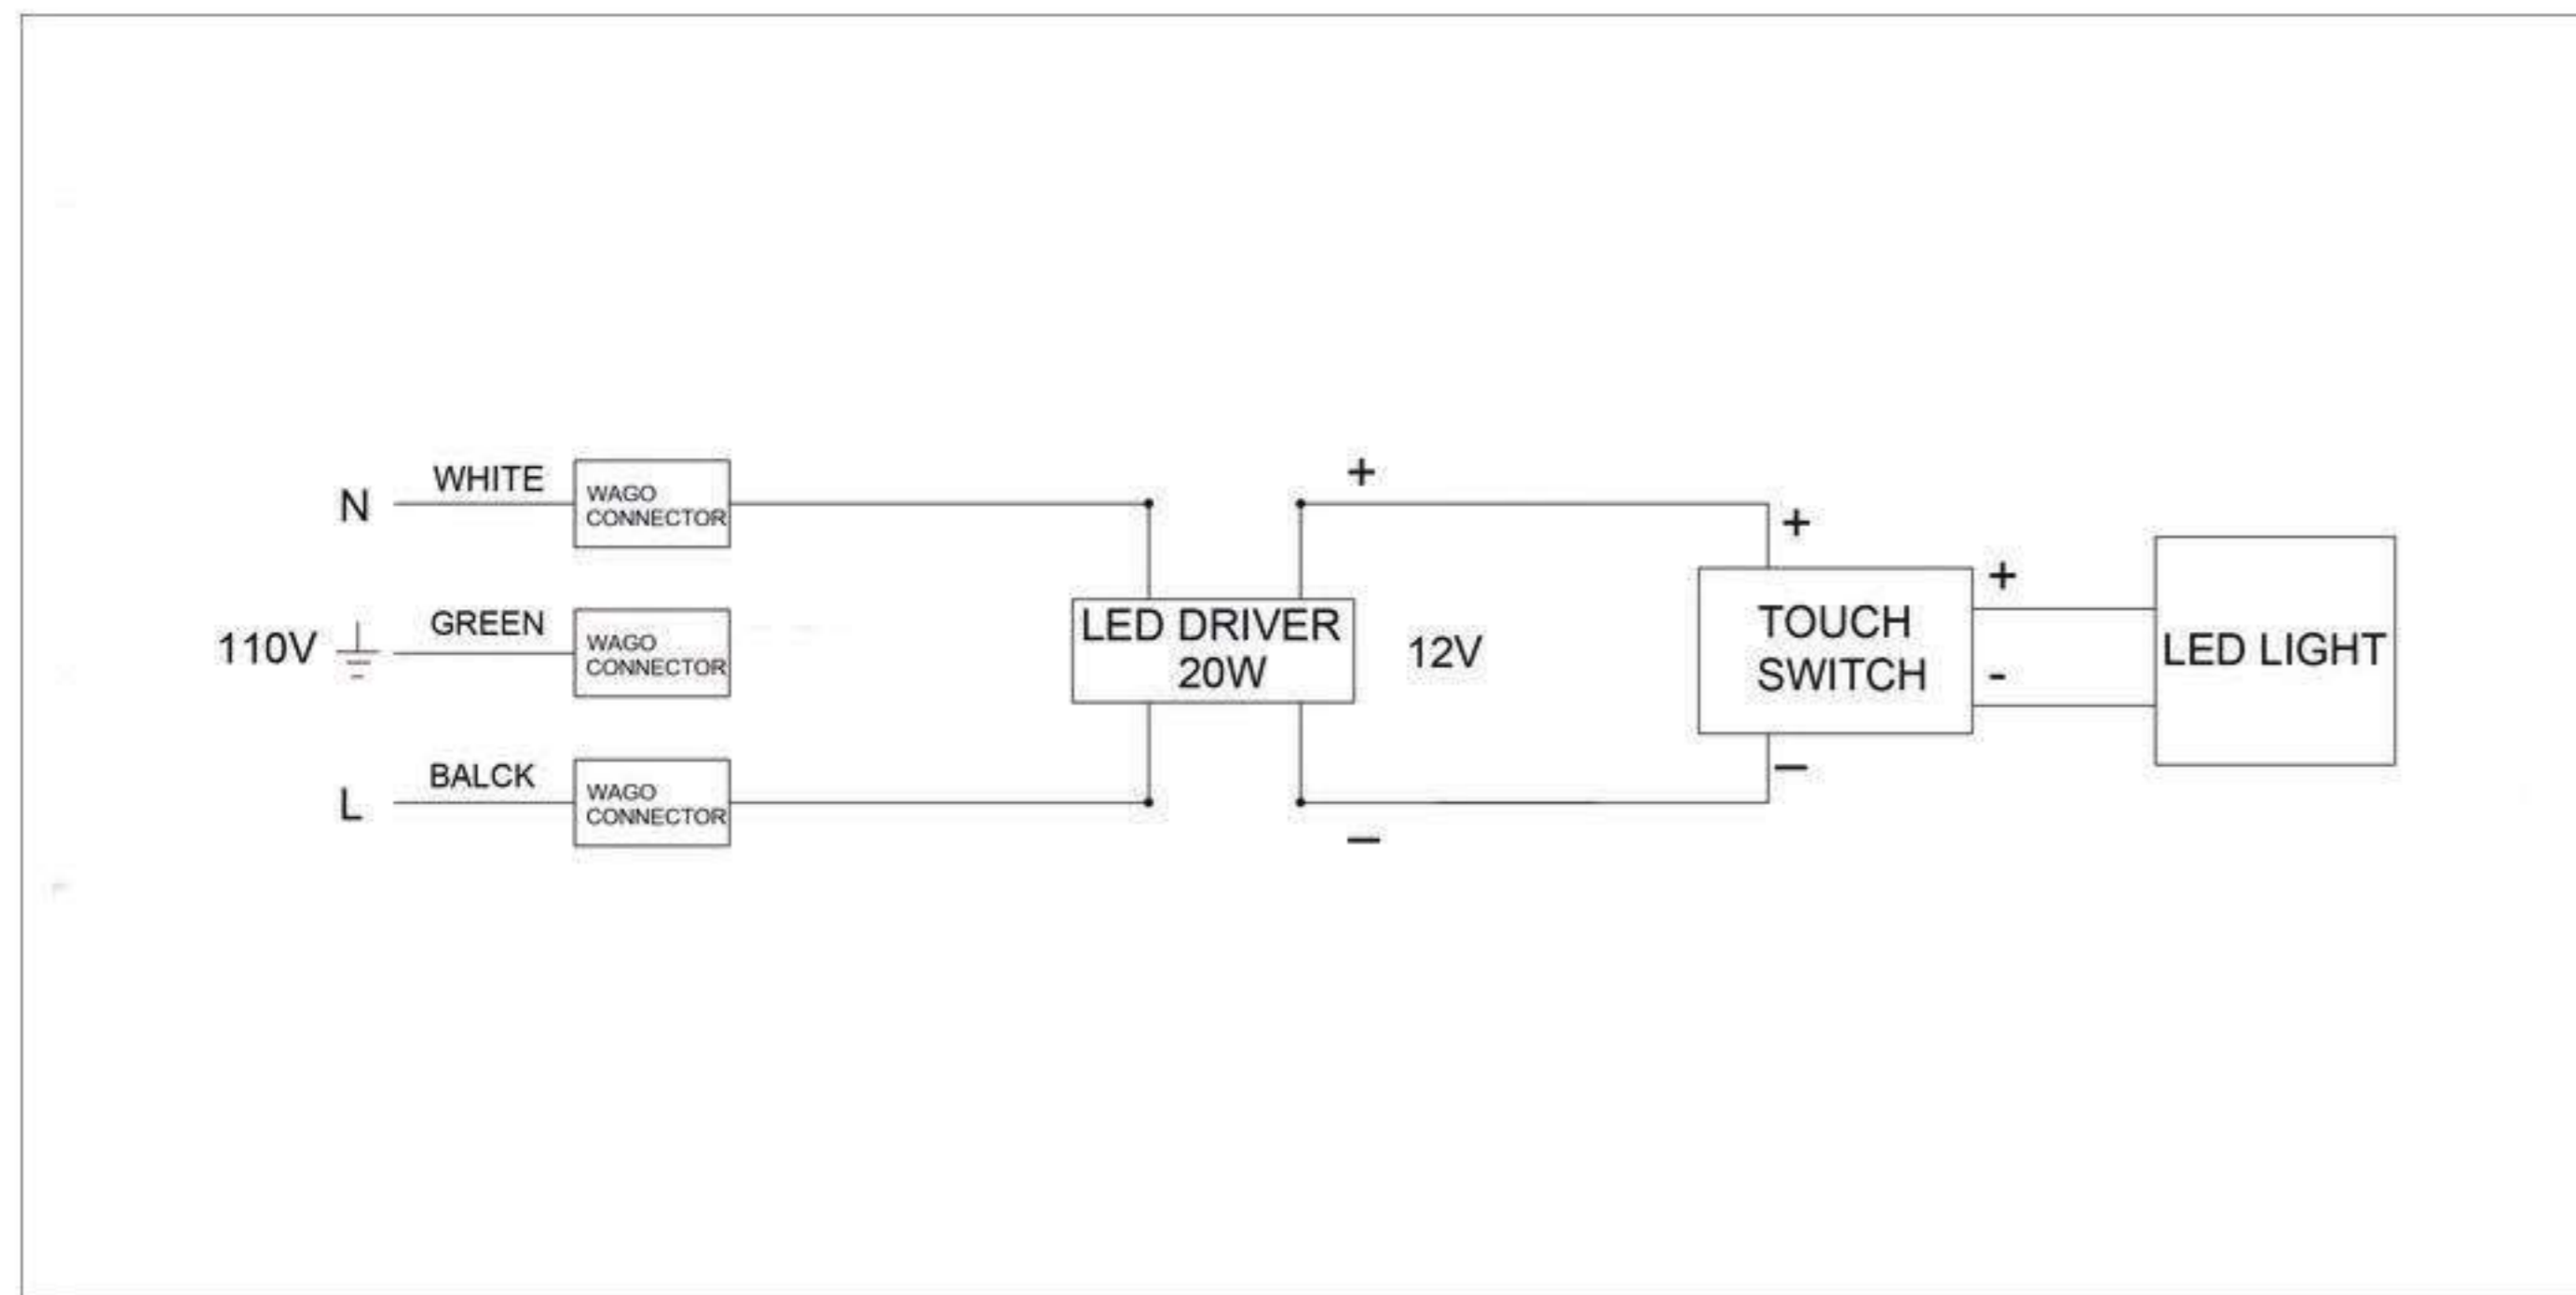

Codes/Standards Applicable

Electric Option Models are ETL certified to:

- UL 962
- CSA Standard C22.2 No. 68

Dimensions

Height: 30" (762 mm)

Width: 24" (610 mm)

Depth: 5" (127 mm) When surface mounted

1" (25 mm) When recessed

24"x30"x5" Left Hinge

Installation Options

- Recessed Mount - Rough Opening - 29-1/2" H x 23-1/2" W x 4" D
(749mm H x 597mm W x 102mm D)
- Surface Mount - Surface Mount Kit is included

Electrical System

- 35 Watts LED Driver
- INPUT : 120VAC 60HZ 1.1A
- OUTPUT : 12VAC 3.0A
- Field wire location as shown in drawing
- 1/2" conduit (Ø 7/8" actual) electrical knockout location shown below
- Included field wire cable clamp
- Circuit Diagram