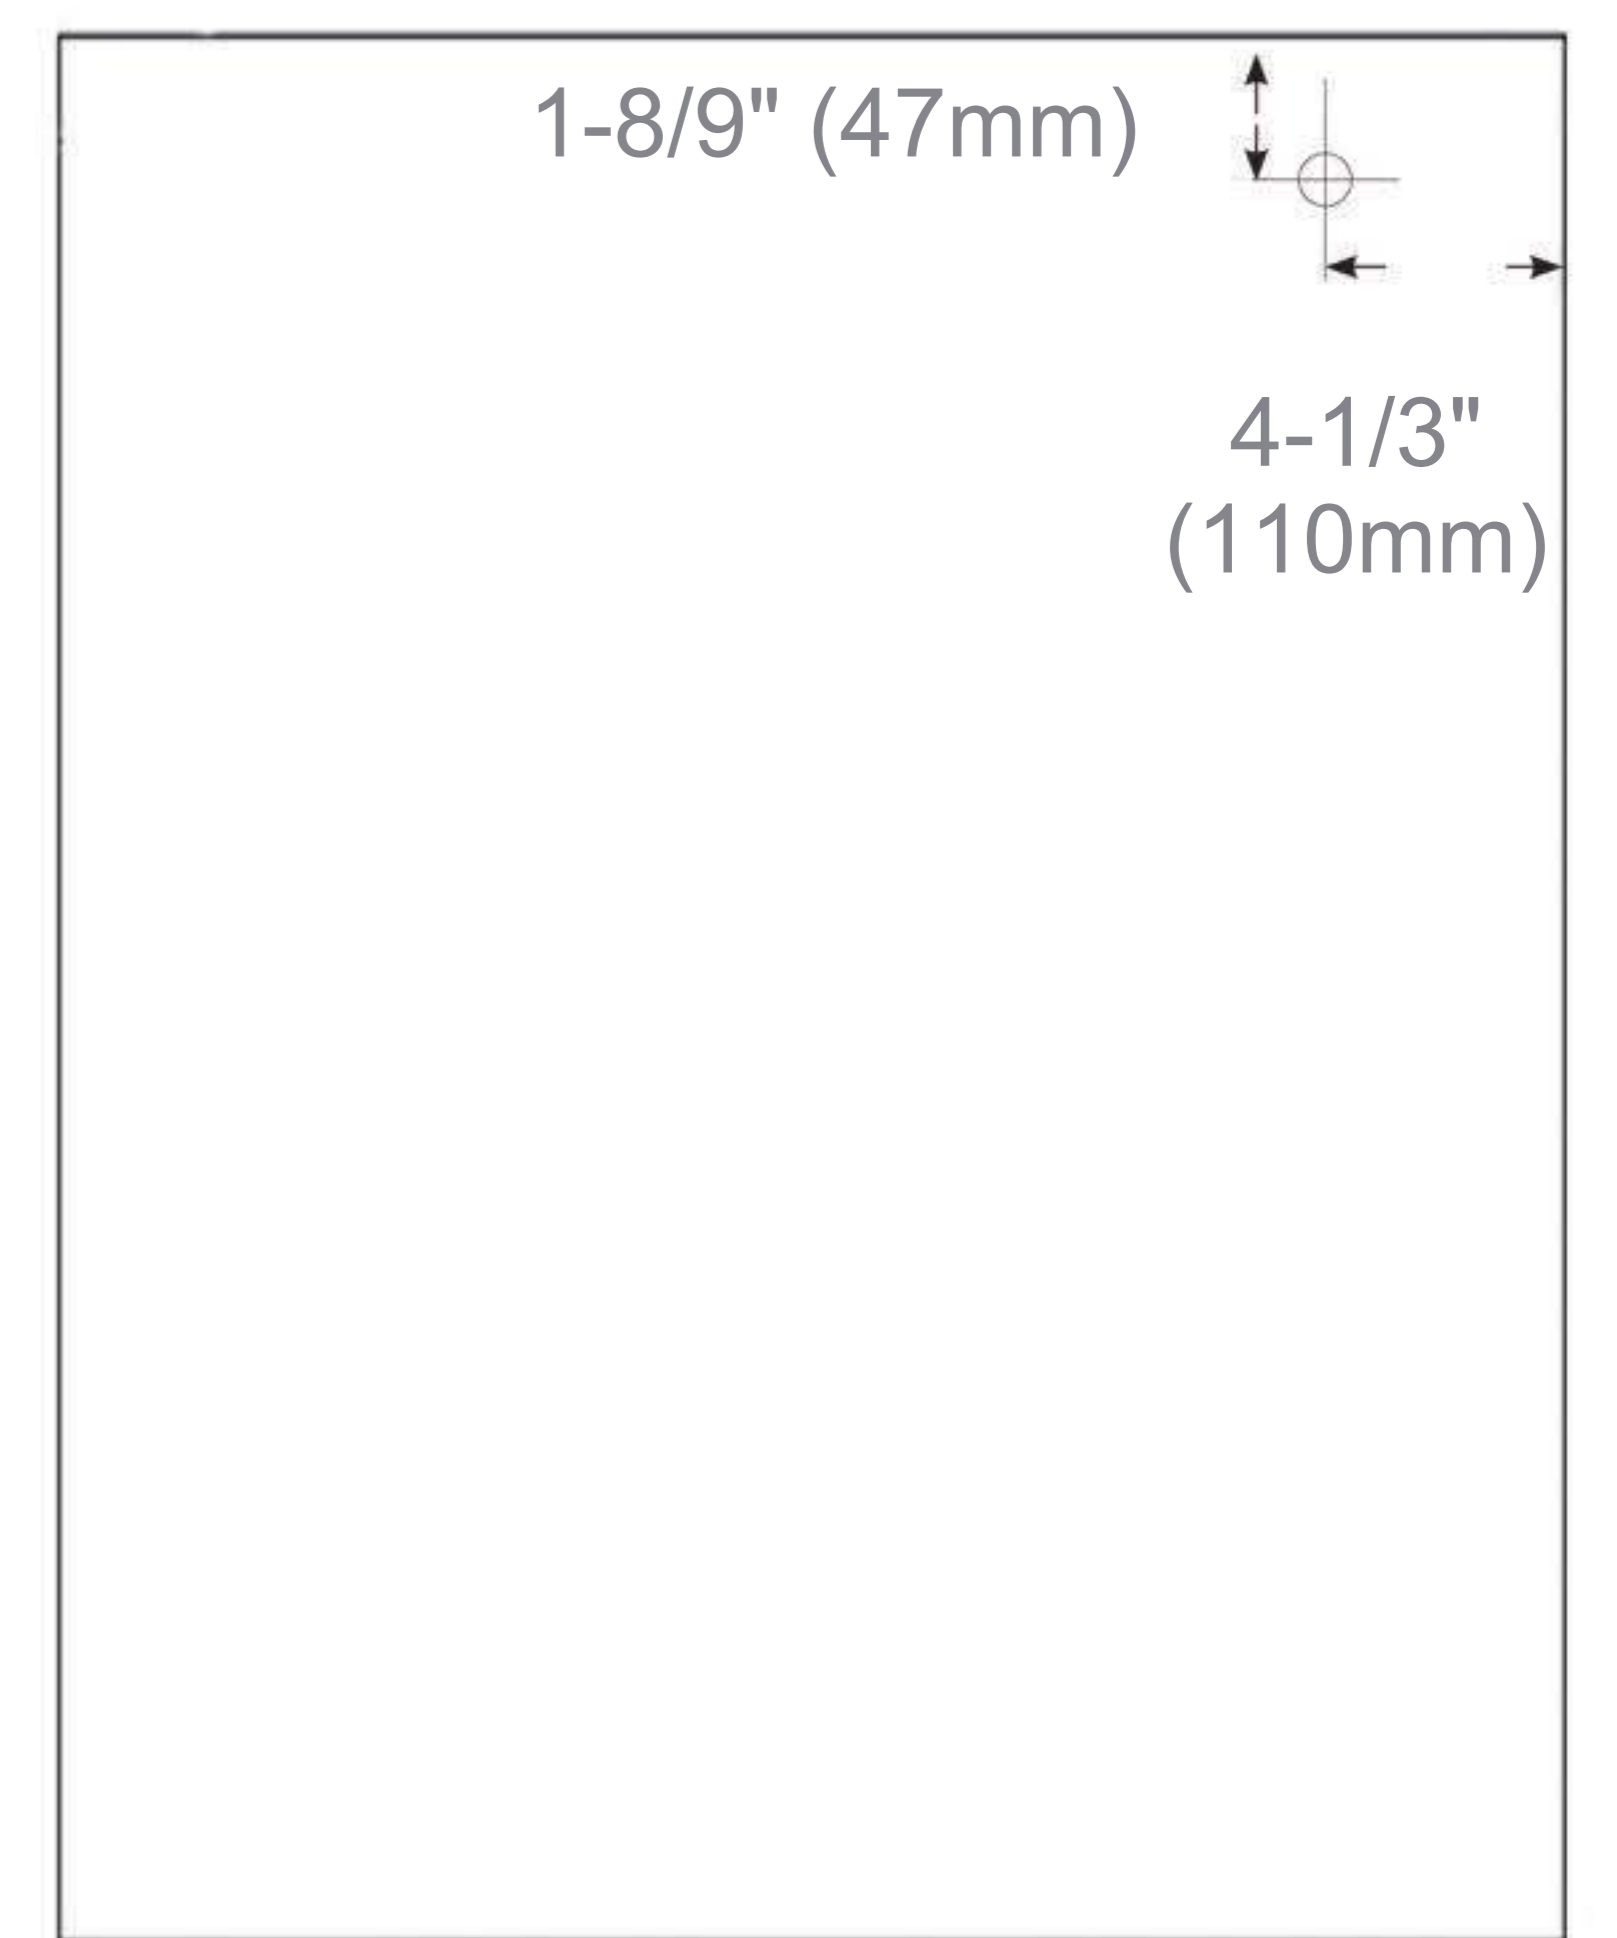

Codes/Standards Applicable

Electric Option Models are ETL certified to:

- UL 962
- CSA Standard C22.2 No. 68

Dimensions

Height: 30" (762 mm)

Width: 24" (610 mm)

Depth: 5" (127 mm) When surface mounted

1" (25 mm) When recessed

24"x30"x5" Left Hinge

Installation Options

- Recessed Mount - Rough Opening - 29-1/2" H x 23-1/2" W x 4" D
(749mm H x 597mm W x 102mm D)
- Surface Mount - Surface Mount Kit is included

Electrical System

- 35 Watts LED Driver
- INPUT : 120VAC 60HZ 1.1A
- OUTPUT : 12VAC 3.0A
- Field wire location as shown in drawing
- 1/2" conduit (Ø 7/8" actual) electrical knockout location shown below
- Included field wire cable clamp
- Circuit Diagram

Circuit Diagram

Recessed Mount

Surface Mount

Cabinet Dimensions

Rough-in Dimensions

Back of Cabinet - Wire Access Location