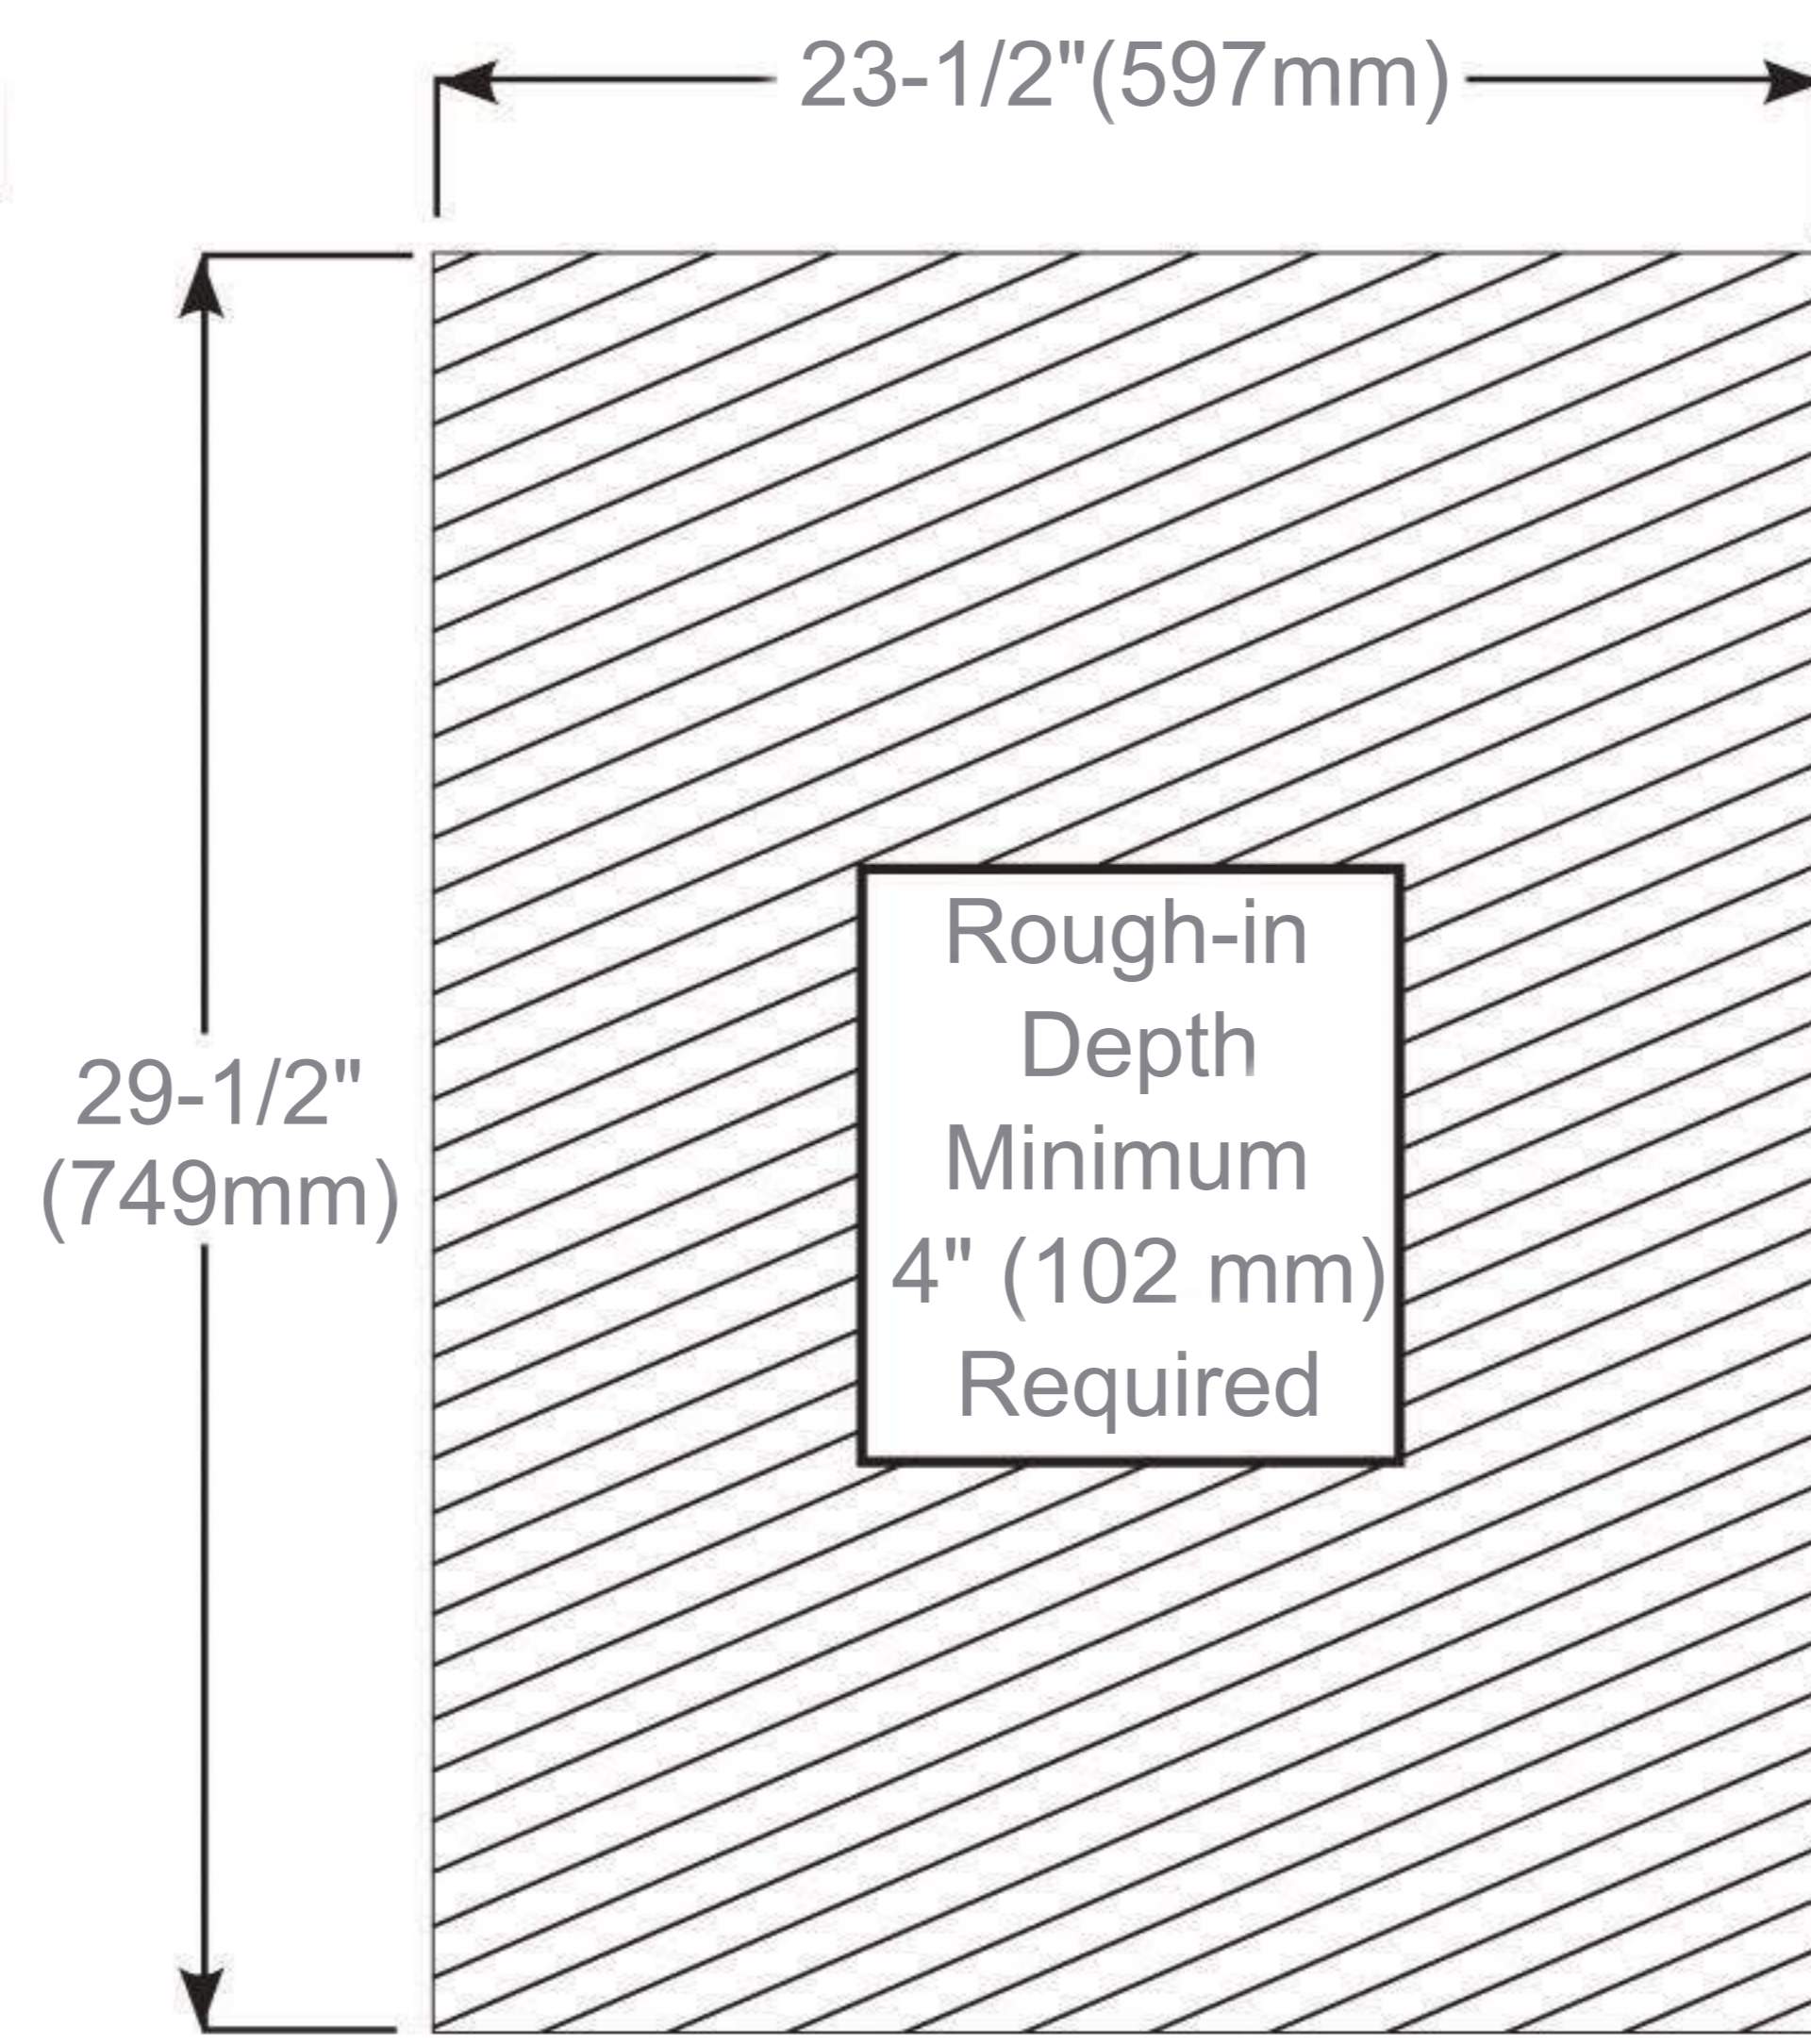

Kelvin	6500
CRI	80+
Lumens*†	810
R9 Value*	50+
Watts (AC)	35
Lumens per Watt	90

Construction

- Grey aluminum body and door frame
- 3 mirror design – rear of cabinet and both sides of door
- Concealed finger pull-door edge
- BLUM 110-degree self-closing hinges on left hand
- Adjustable shelving at 2 1/3" (60 mm) increments
- Single field wire into electrical shelf - Front access serviceability

Codes/Standards Applicable

Electric Option Models are ETL certified to:

- UL 962
- CSA Standard C22.2 No. 68

Dimensions

Height: 30" (762 mm)

Width: 24" (610 mm)

Depth: 5" (127 mm) When surface mounted

1" (25 mm) When recessed

24"x30"x5" Left Hinge

Installation Options

- Recessed Mount - Rough Opening - 29-1/2" H x 23-1/2" W x 4" D
(749mm H x 597mm W x 102mm D)
- Surface Mount - Surface Mount Kit is included

Electrical System

- 35 Watts LED Driver
- INPUT : 120VAC 60HZ 1.1A
- OUTPUT : 12VAC 3.0A
- Field wire location as shown in drawing
- 1/2" conduit (Ø 7/8" actual) electrical knockout location shown below
- Included field wire cable clamp
- Circuit Diagram

Circuit Diagram

Recessed Mount

Surface Mount

Cabinet Dimensions

Rough-in Dimensions

Back of Cabinet - Wire Access Location