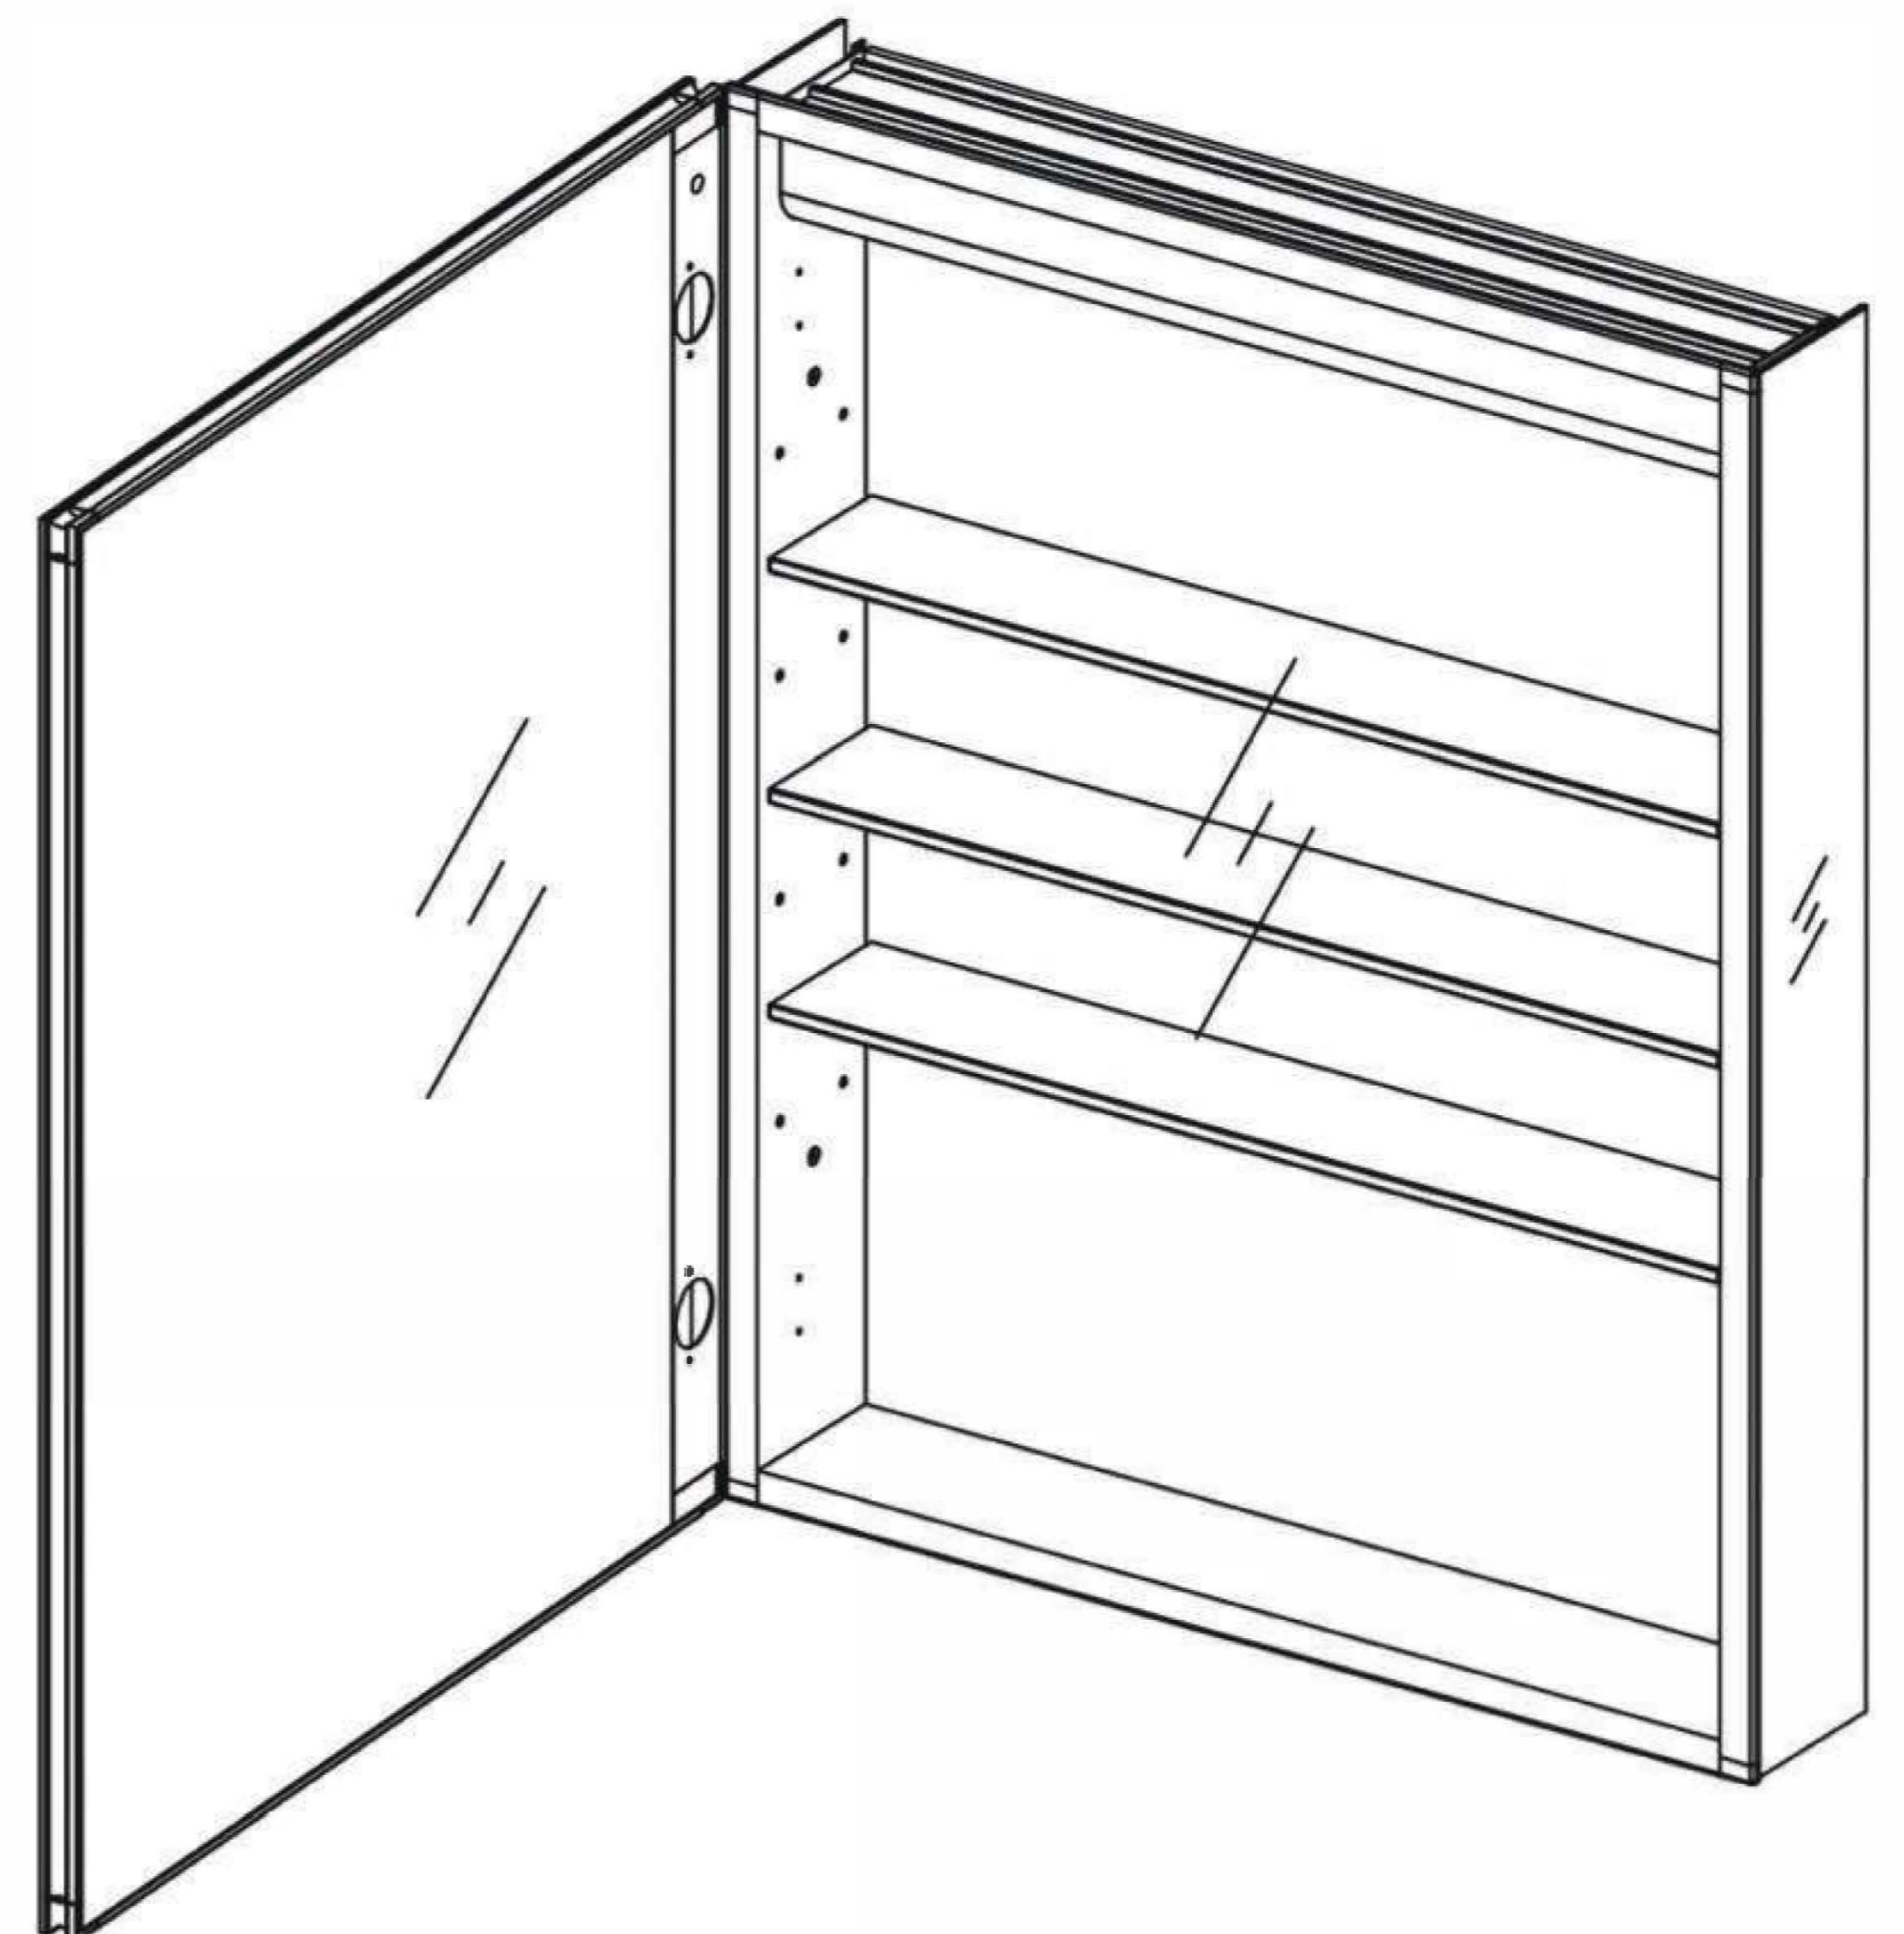

Royale Basic - RBQ - 2430L - Specification Sheet

Features

- .Dedicated defogger button is located along the frame on the inside of the cabinet.
- .Dimmer: Dim the light of your choosing by holding down the on button.
- Defogger: have your mirror fog free with a touch of a button.
- .3X Magnifying Mirror: A built-in, magnifying mirror on the inside of the door, is vertically adjustable flip-out flat to accommodate users of varying heights.
- .Mirror: Quality polished edge 5mm silver mirrored glass.
- .Touch Screen Button: On/Off switch allows for one-touch control.
- .Installation: Recessed or Surface Mount.

Kelvin	6500
CRI	80+
Lumens*†	810
R9 Value*	50+
Watts (AC)	35
Lumens per Watt	90

Construction

- Grey aluminum body and door frame
- 3 mirror design – rear of cabinet and both sides of door
- Concealed finger pull-door edge
- BLUM 110-degree self-closing hinges on left hand
- Adjustable shelving at 2 1/3" (60 mm) increments
- Single field wire into electrical shelf - Front access serviceability

Codes/Standards Applicable

Electric Option Models are ETL certified to:

- UL 962
- CSA Standard C22.2 No. 68

Dimensions

Height: 30" (762 mm)

Width: 24" (610 mm)

Depth: 5" (127 mm) When surface mounted

1" (25 mm) When recessed

24"x30"x5" Left Hinge

Installation Options

- Recessed Mount - Rough Opening - 29-1/2" H x 23-1/2" W x 4" D
(749mm H x 597mm W x 102mm D)
- Surface Mount - Surface Mount Kit is included

Electrical System

- 35 Watts LED Driver
- INPUT : 120VAC 60HZ 1.1A
- OUTPUT : 12VAC 3.0A
- Field wire location as shown in drawing
- 1/2" conduit (Ø 7/8" actual) electrical knockout location shown below
- Included field wire cable clamp
- Circuit Diagram