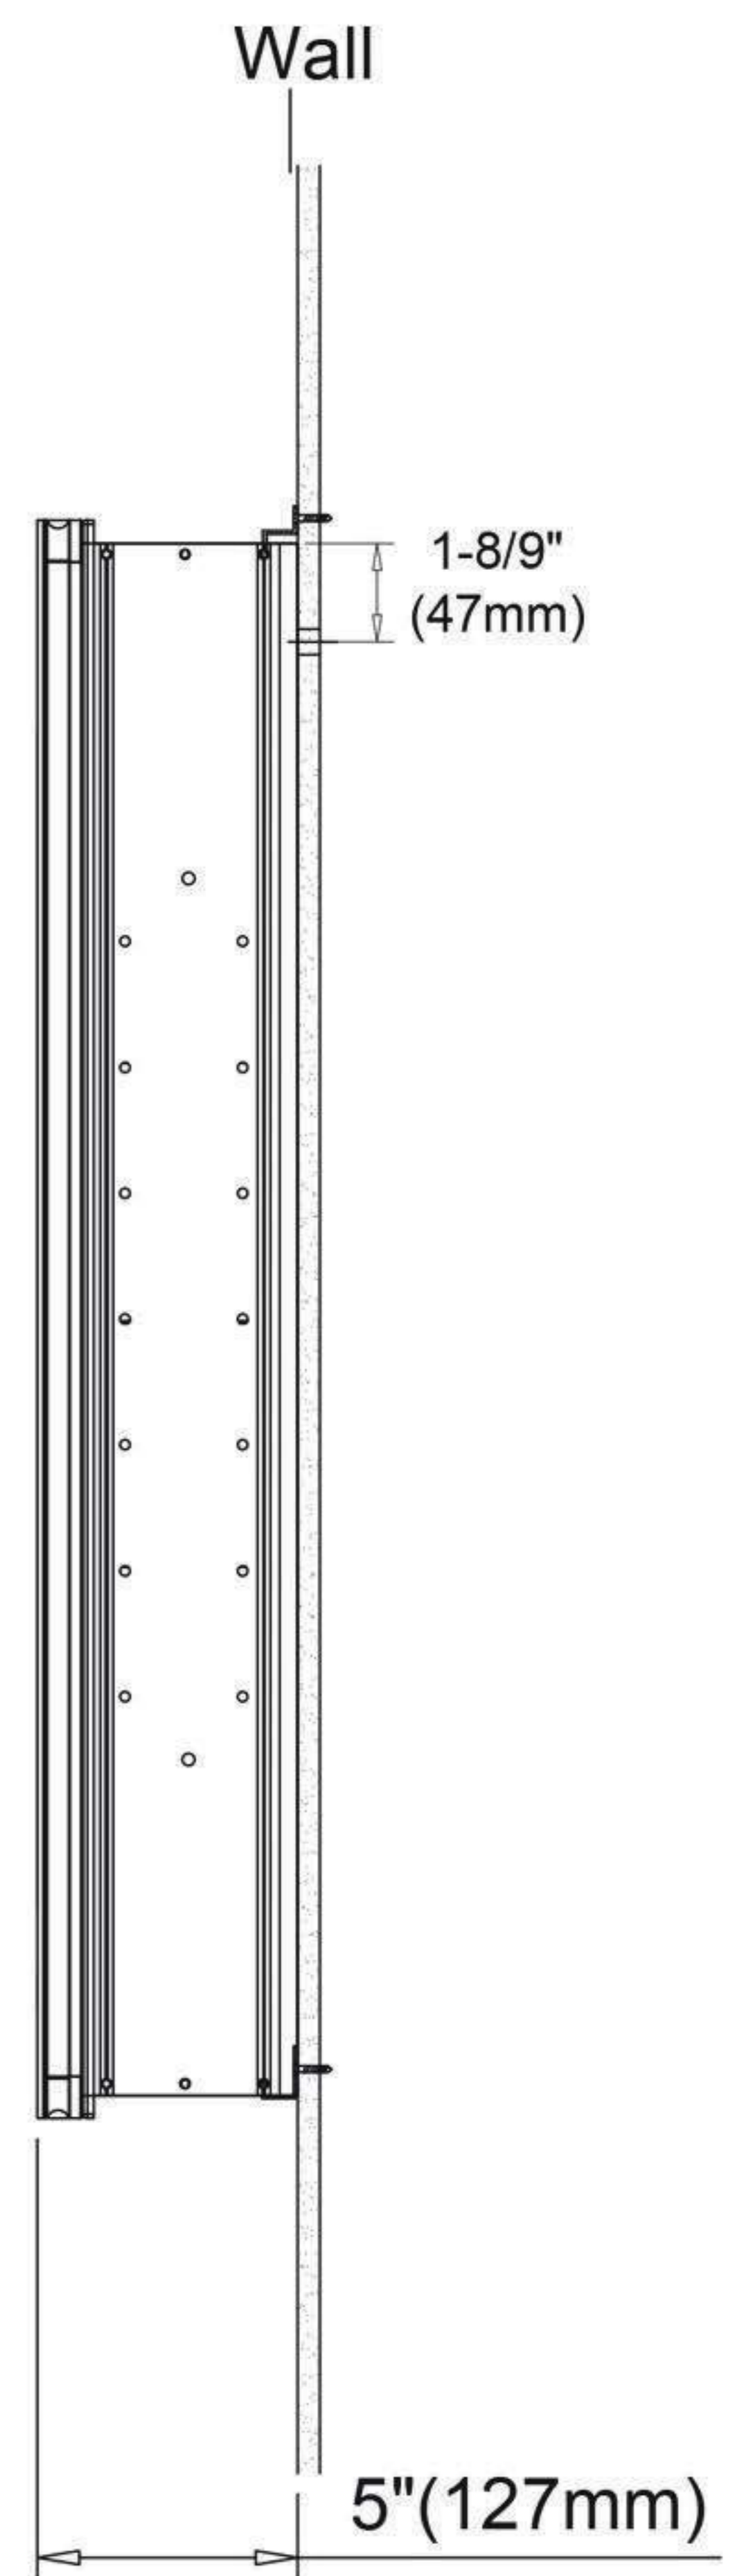

Surface Mount