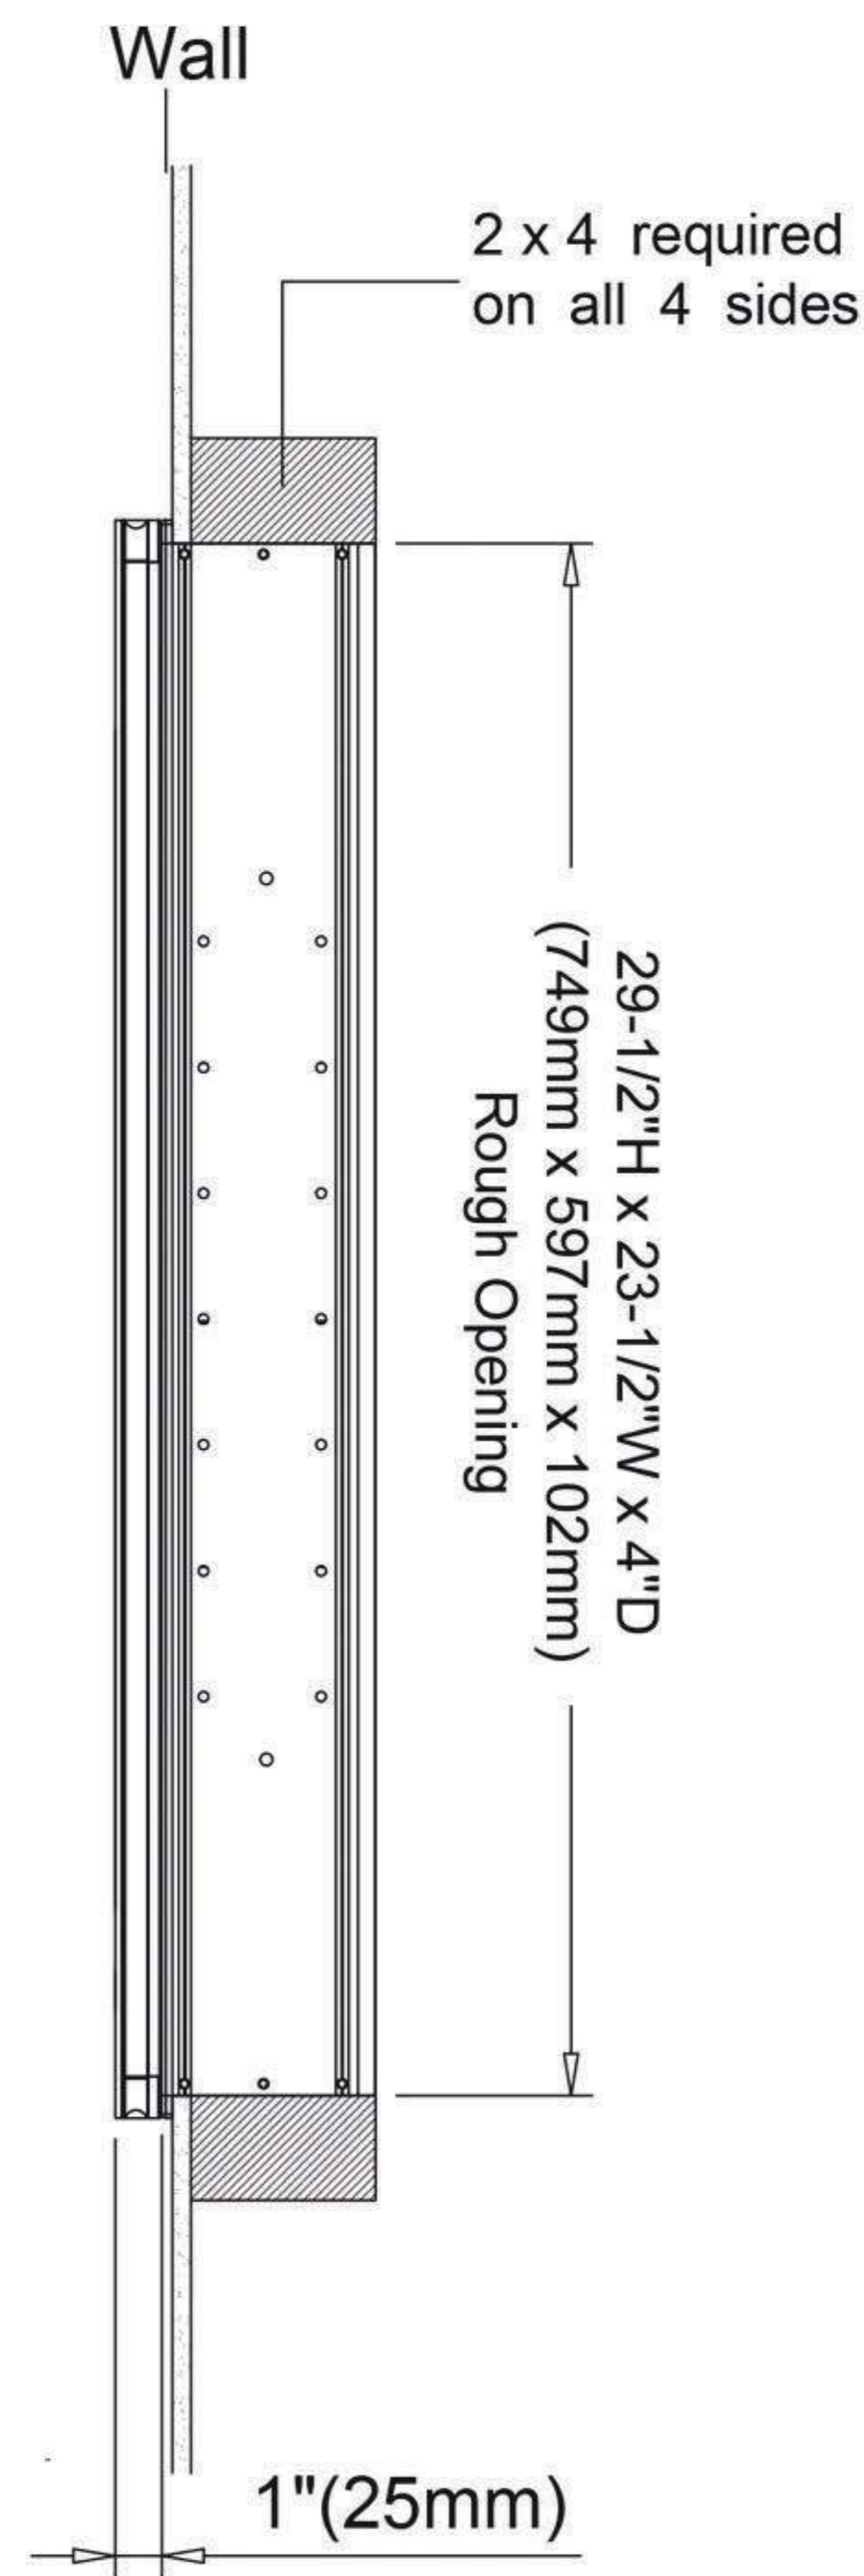

Royale Basic - RBQ - 2430L - Specification Sheet

Features

- .Dedicated defogger button is located along the frame on the inside of the cabinet.
- .Dimmer: Dim the light of your choosing by holding down the on button.
- Defogger: have your mirror fog free with a touch of a button.
- .3X Magnifying Mirror: A built-in, magnifying mirror on the inside of the door, is vertically adjustable flip-out flat to accommodate users of varying heights.
- .Mirror: Quality polished edge 5mm silver mirrored glass.
- .Touch Screen Button: On/Off switch allows for one-touch control.
- .Installation: Recessed or Surface Mount.

Codes/Standards Applicable

Electric Option Models are ETL certified to:

- UL 962
- CSA Standard C22.2 No. 68

Dimensions

Height: 30" (762 mm)

Width: 24" (610 mm)

Depth: 5" (127 mm) When surface mounted

1" (25 mm) When recessed

24"x30"x5" Left Hinge

Installation Options

- Recessed Mount - Rough Opening - 29-1/2" H x 23-1/2" W x 4" D
(749mm H x 597mm W x 102mm D)
- Surface Mount - Surface Mount Kit is included

Electrical System

- 35 Watts LED Driver
- INPUT : 120VAC 60HZ 1.1A
- OUTPUT : 12VAC 3.0A
- Field wire location as shown in drawing
- 1/2" conduit (Ø 7/8" actual) electrical knockout location shown below
- Included field wire cable clamp
- Circuit Diagram

Circuit Diagram

Recessed Mount

Surface Mount

Cabinet Dimensions

Rough-in Dimensions

Back of Cabinet - Wire Access Location