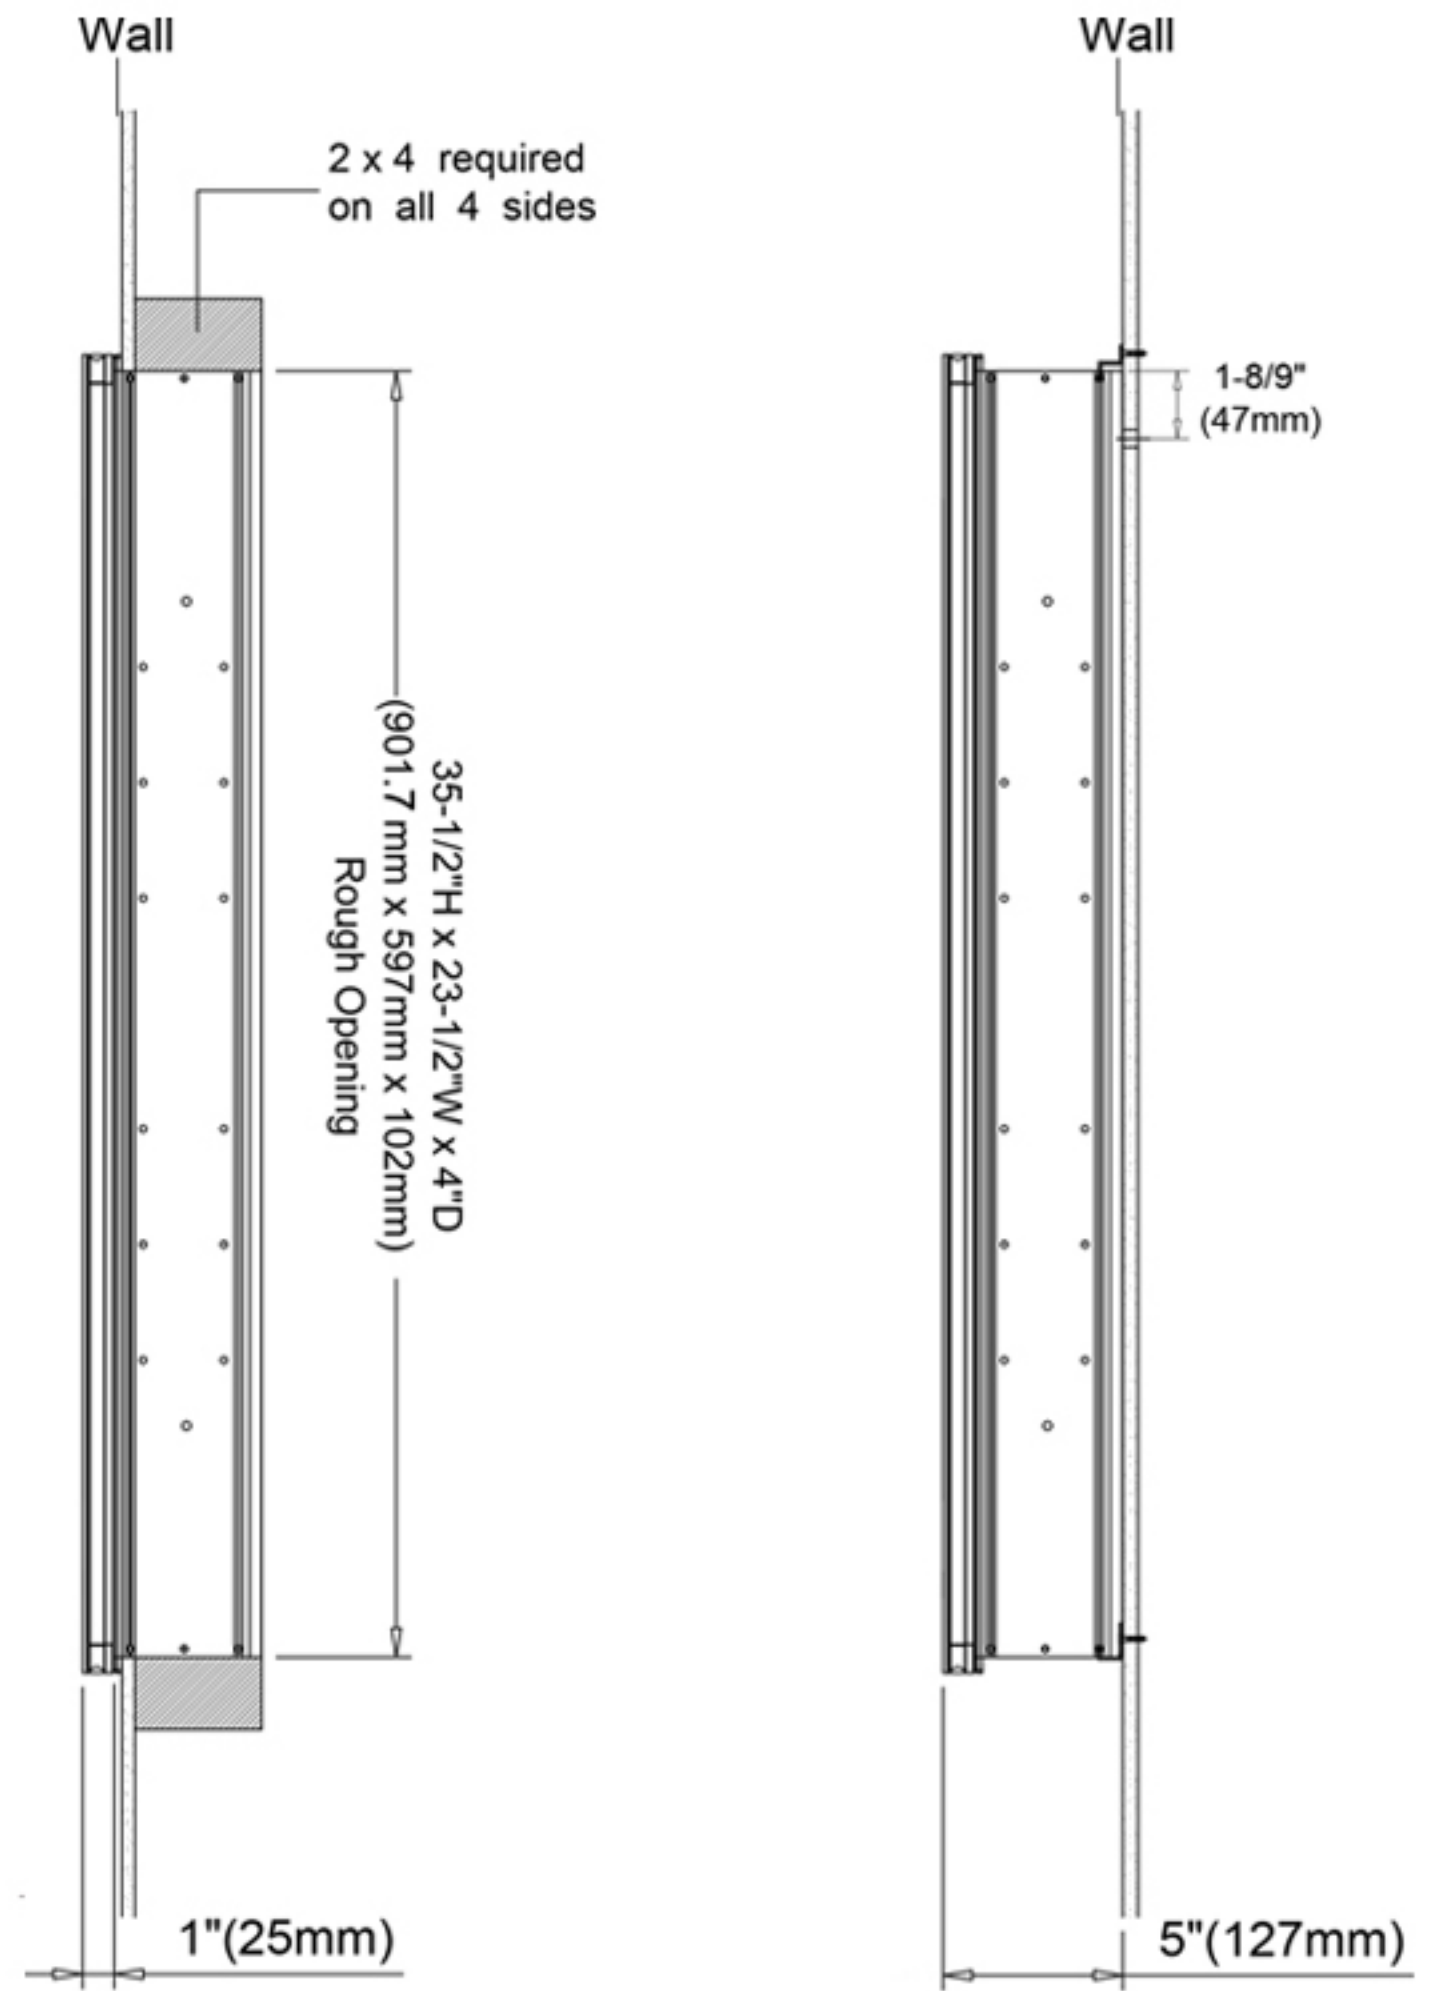

Kelvin	6500
CRI	80+
Lumens*†	1620
R9 Value*	50+
Watts (AC)	60
Lumens per Watt	90

Construction

- Grey aluminum body and door frame
- 3 mirror design – rear of cabinet and both sides of door
- Concealed finger pull-door edge
- Three pieces DTC 155° self-closing hinges on left hand
- Adjustable shelving at 2-1/3" (60 mm) increments
- Single field wire into electrical shelf - Front access serviceability

Codes/Standards Applicable

Electric Option Models are ETL certified to:

- UL 962
- CSA Standard C22.2 No. 68

Dimensions

Height: 36" (913 mm)

Width: 24" (608 mm)

Depth: 5" (127 mm) When surface mounted

1" (25 mm) When recessed

Installation Options

- Recessed Mount - Rough Opening - 35-1/2" H x 23-1/2" W x 4" D (901.7mm H x 597mm W x 102mm D)
- Surface Mount - Surface Mount Kit is included

Electrical System

- 60 Watts LED Driver
- INPUT : 120VAC 60HZ 1.2A
- OUTPUT : 12VAC 5.0A
- Field wire location as shown in drawing
- 1/2" conduit (Ø 7/8" actual) electrical knockout location shown below
- Included field wire cable clamp
- Circuit Diagram

Circuit Diagram

Recessed Mount

Surface Mount

Cabinet Dimensions

Rough-in Dimensions

Back of Cabinet - Wire Access Location