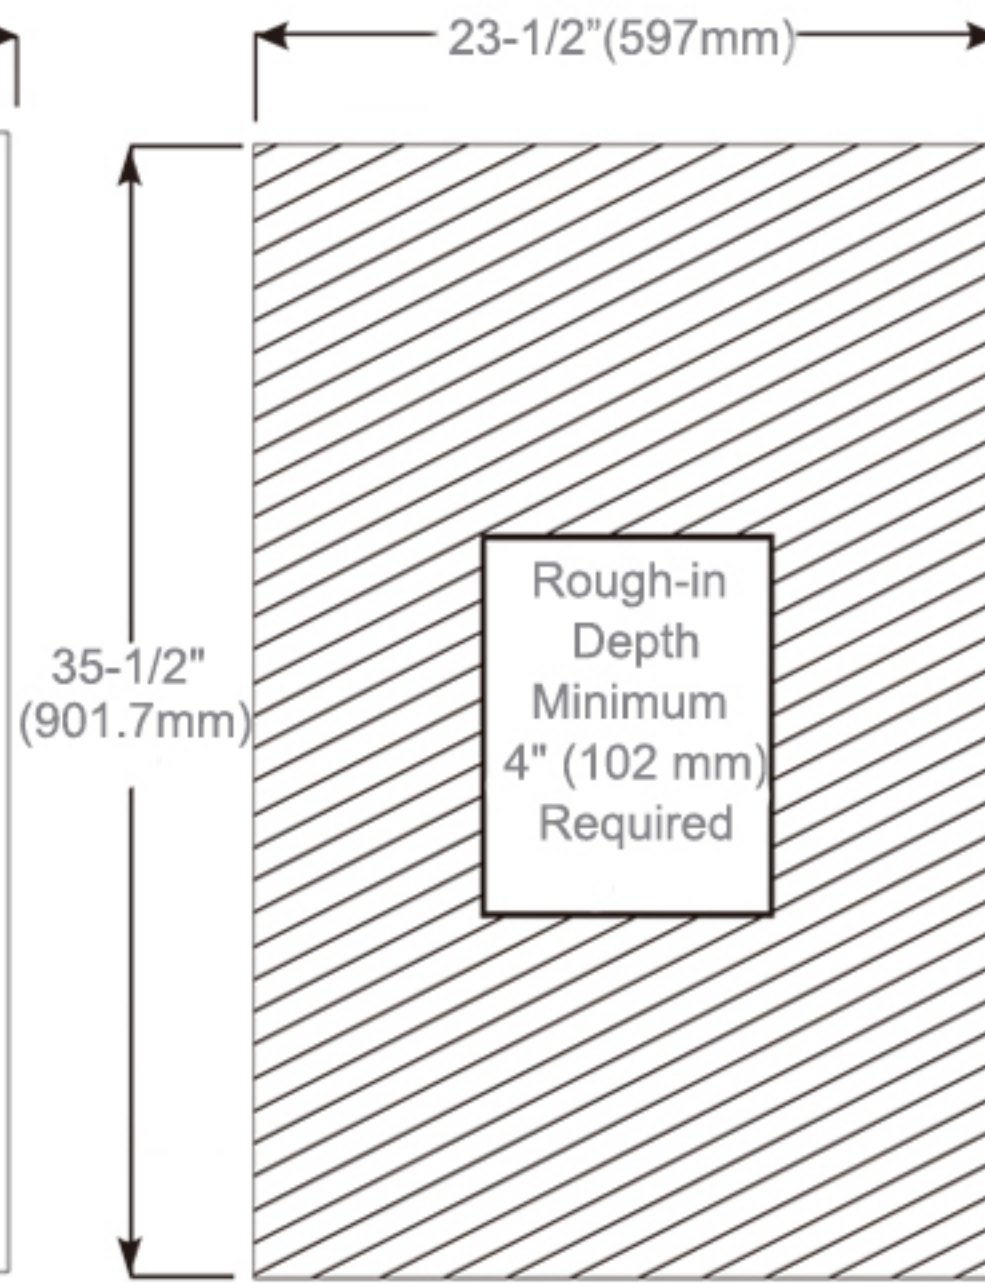

Kelvin	6500
CRI	80+
Lumens*†	1620
R9 Value*	50+
Watts (AC)	60
Lumens per Watt	90

Construction

- Grey aluminum body and door frame
- 3 mirror design – rear of cabinet and both sides of door
- Concealed finger pull-door edge
- Three pieces DTC 155° self-closing hinges on left hand
- Adjustable shelving at 2-1/3" (60 mm) increments
- Single field wire into electrical shelf - Front access serviceability

Codes/Standards Applicable

Electric Option Models are ETL certified to:

- UL 962
- CSA Standard C22.2 No. 68

Dimensions

Height: 36" (913 mm)

Width: 24" (608 mm)

Depth: 5" (127 mm) When surface mounted

1" (25 mm) When recessed

Installation Options

- Recessed Mount - Rough Opening - 35-1/2" H x 23-1/2" W x 4" D (901.7mm H x 597mm W x 102mm D)
- Surface Mount - Surface Mount Kit is included

Electrical System

- 60 Watts LED Driver
- INPUT : 120VAC 60HZ 1.2A
- OUTPUT : 12VAC 5.0A
- Field wire location as shown in drawing
- 1/2" conduit (Ø 7/8" actual) electrical knockout location shown below
- Included field wire cable clamp
- Circuit Diagram

Circuit Diagram

Recessed Mount

Surface Mount

Cabinet Dimensions

Rough-in Dimensions

Back of Cabinet - Wire Access Location