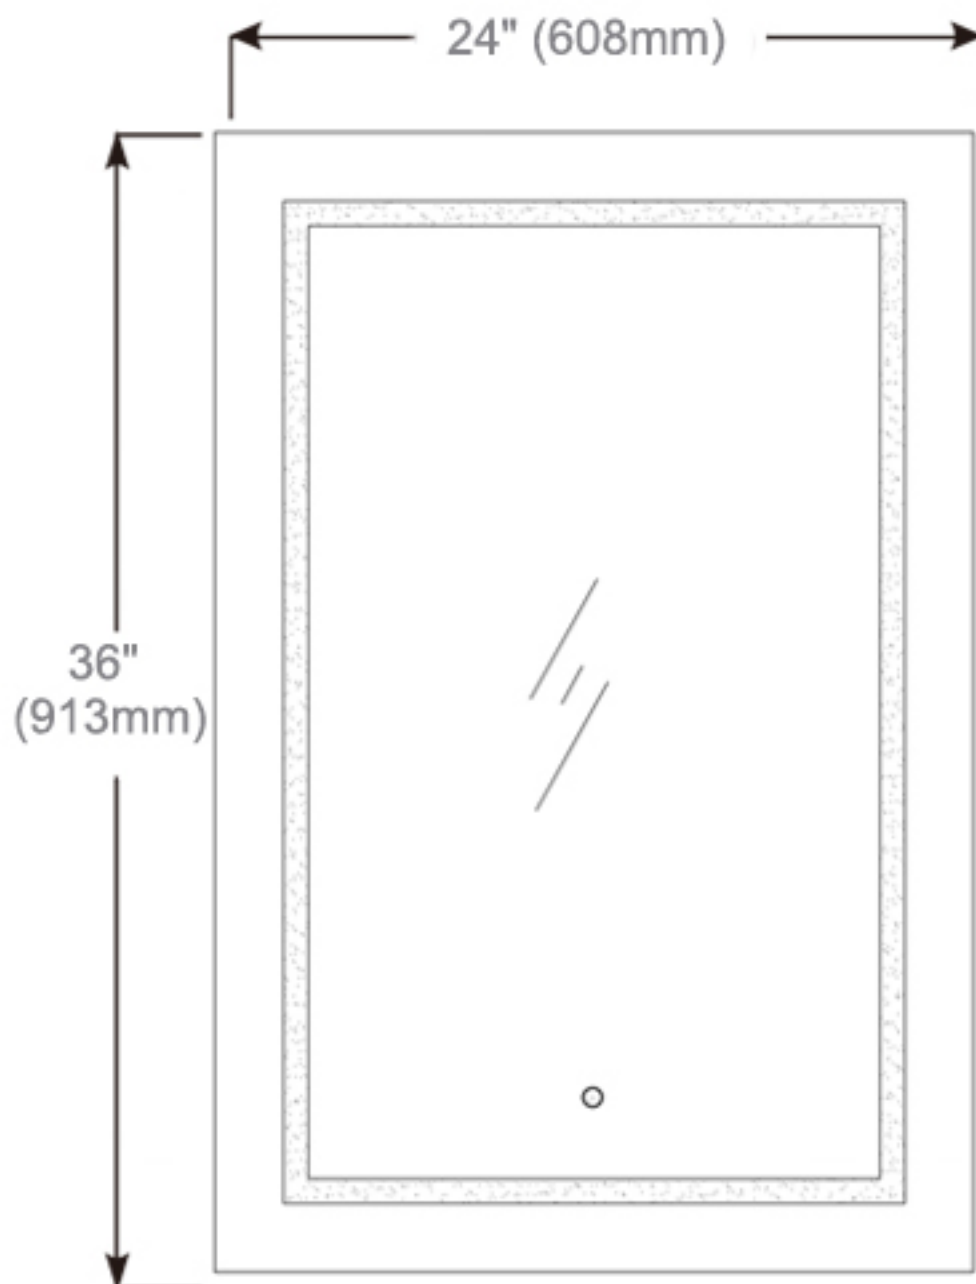

Kelvin	6500
CRI	80+
Lumens*†	1620
R9 Value*	50+
Watts (AC)	60
Lumens per Watt	90

Construction

- Grey aluminum body and door frame
- 3 mirror design – rear of cabinet and both sides of door
- Concealed finger pull-door edge
- Three pieces DTC 155° self-closing hinges on left hand
- Adjustable shelving at 2-1/3" (60 mm) increments
- Single field wire into electrical shelf - Front access serviceability

Codes/Standards Applicable

Electric Option Models are ETL certified to:

- UL 962
- CSA Standard C22.2 No. 68

Dimensions

Height: 36" (913 mm)

Width: 24" (608 mm)

Depth: 5" (127 mm) When surface mounted

1" (25 mm) When recessed

Installation Options

- Recessed Mount - Rough Opening - 35-1/2" H x 23-1/2" W x 4" D (901.7mm H x 597mm W x 102mm D)
- Surface Mount - Surface Mount Kit is included

Electrical System

- 60 Watts LED Driver
- INPUT : 120VAC 60HZ 1.2A
- OUTPUT : 12VAC 5.0A
- Field wire location as shown in drawing
- 1/2" conduit (Ø 7/8" actual) electrical knockout location shown below
- Included field wire cable clamp
- Circuit Diagram

Circuit Diagram

Recessed Mount

Surface Mount

Cabinet Dimensions

Rough-in Dimensions

Back of Cabinet - Wire Access Location