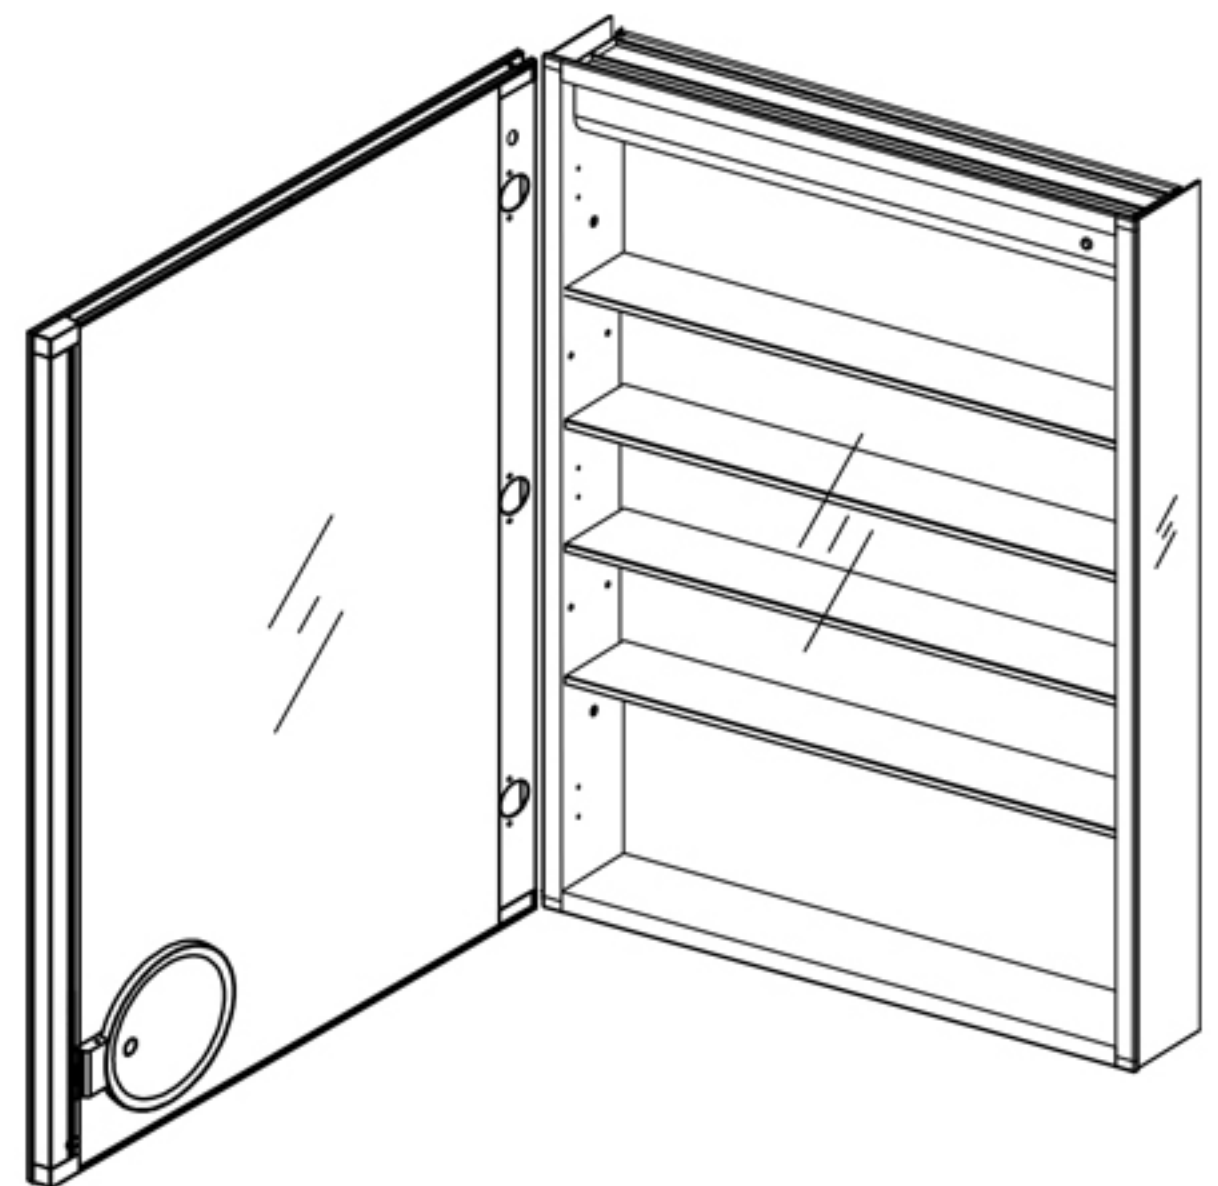

Features

- Cool white LED Light with Dimmable touch control
- Mirrored interior with 4 adjustable glass shelves
- Includes Defogger with push button
- Includes one outlet without USB port
- Includes an adjustable makeup mirror
- Includes installation hardware for recess mounting
- Can be recessed or surface mounted
(surface mounting is included)
- Energy efficient LED lighting:

Kelvin	6500
CRI	80+
Lumens*†	1620
R9 Value*	50+
Watts (AC)	60
Lumens per Watt	90

Construction

- Grey aluminum body and door frame
- 3 mirror design – rear of cabinet and both sides of door
- Concealed finger pull-door edge
- Three pieces DTC 155° self-closing hinges on left hand
- Adjustable shelving at 2-1/3" (60 mm) increments
- Single field wire into electrical shelf - Front access serviceability

Codes/Standards Applicable

Electric Option Models are ETL certified to:

- UL 962
- CSA Standard C22.2 No. 68

Dimensions

Height: 36" (913 mm)

Width: 24" (608 mm)

Depth: 5" (127 mm) When surface mounted

1" (25 mm) When recessed

Installation Options

- Recessed Mount - Rough Opening - 35-1/2" H x 23-1/2" W x 4" D (901.7mm H x 597mm W x 102mm D)
- Surface Mount - Surface Mount Kit is included

Electrical System

- 60 Watts LED Driver
- INPUT : 120VAC 60HZ 1.2A
- OUTPUT : 12VAC 5.0A
- Field wire location as shown in drawing
- 1/2" conduit (Ø 7/8" actual) electrical knockout location shown below
- Included field wire cable clamp
- Circuit Diagram