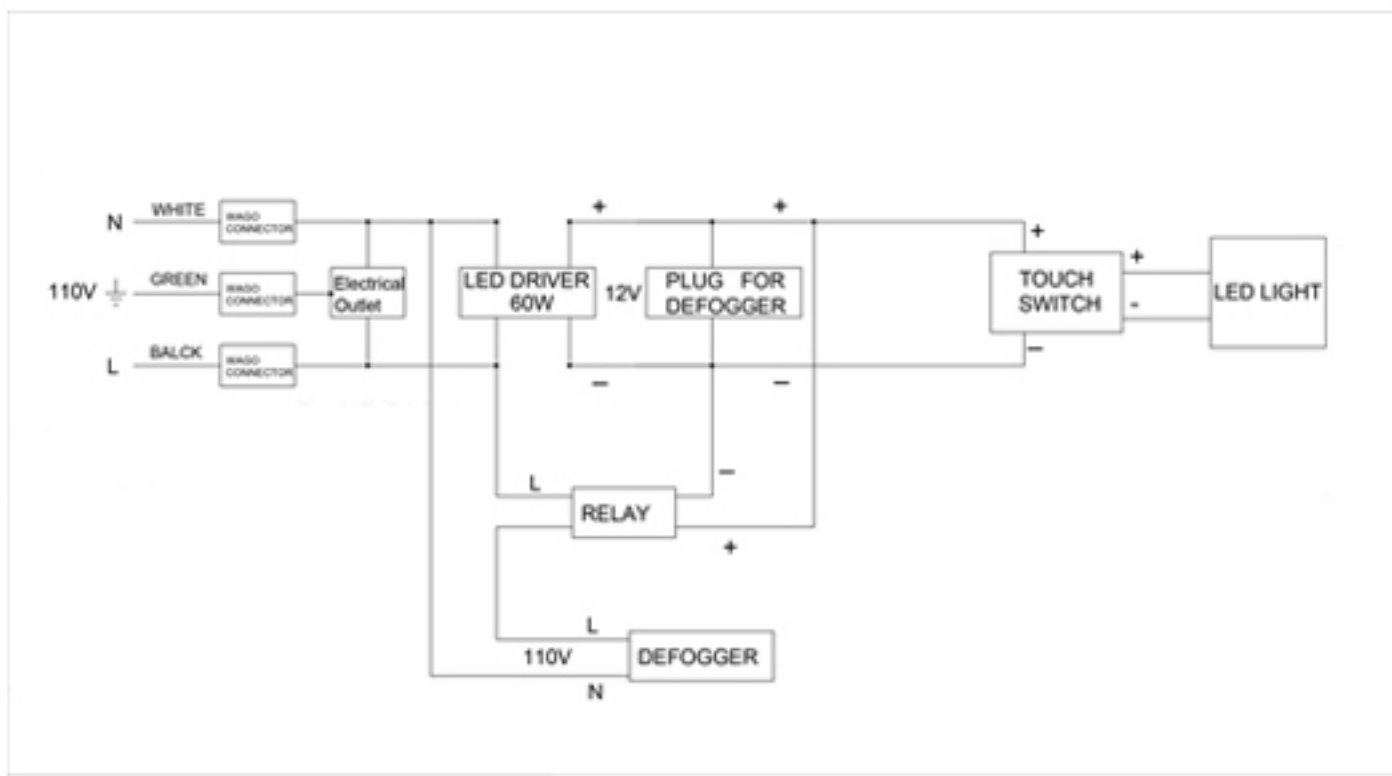

Codes/Standards Applicable

Electric Option Models are ETL certified to:

- UL 962
- CSA Standard C22.2 No. 68

Dimensions

Height: 36" (913 mm)

Width: 24" (608 mm)

Depth: 5" (127 mm) When surface mounted

1" (25 mm) When recessed

Installation Options

- Recessed Mount - Rough Opening - 35-1/2" H x 23-1/2" W x 4" D (901.7mm H x 597mm W x 102mm D)
- Surface Mount - Surface Mount Kit is included

Electrical System

- 60 Watts LED Driver
- INPUT : 120VAC 60HZ 1.2A
- OUTPUT : 12VAC 5.0A
- Field wire location as shown in drawing
- 1/2" conduit (Ø 7/8" actual) electrical knockout location shown below
- Included field wire cable clamp
- Circuit Diagram