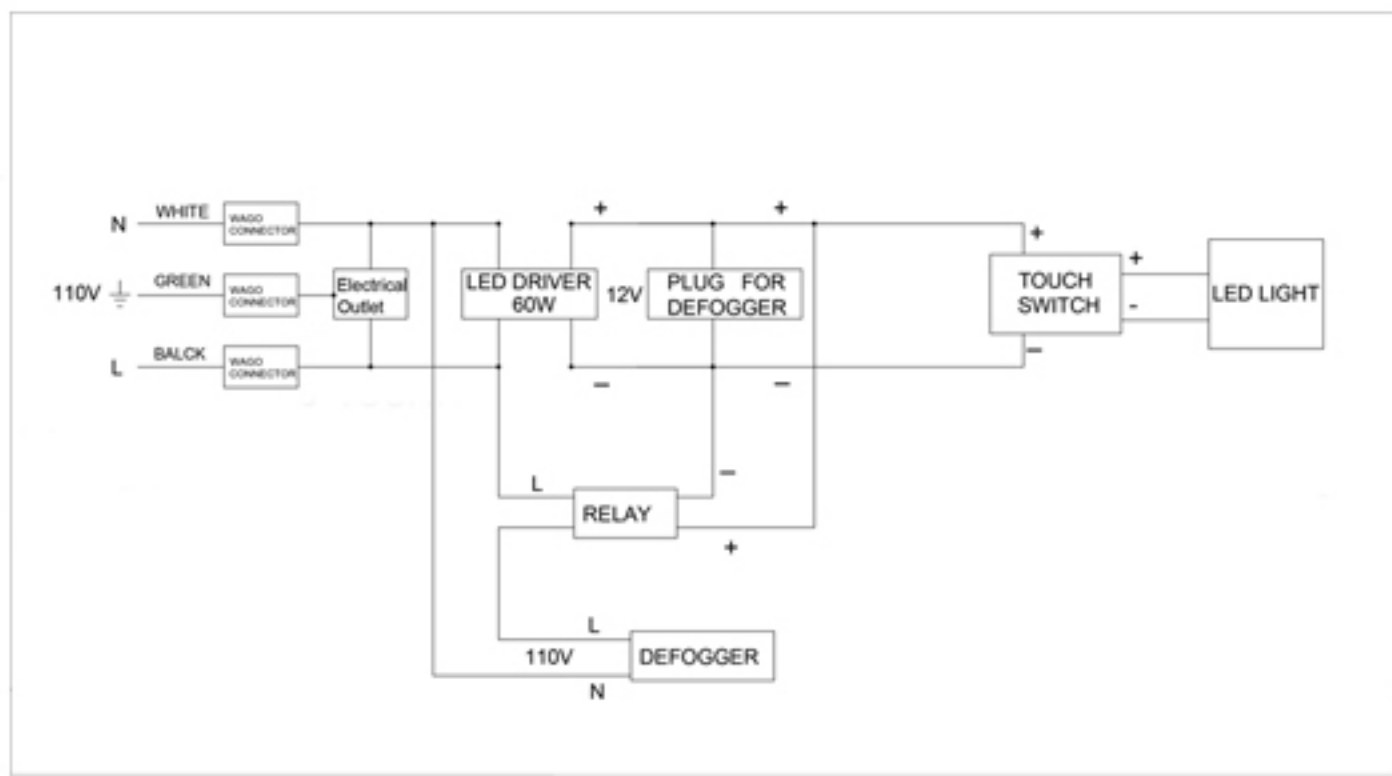

Codes/Standards Applicable

Electric Option Models are ETL certified to:

- UL 962
- CSA Standard C22.2 No. 68

Dimensions

Height: 36" (913 mm)

Width: 24" (608 mm)

Depth: 5" (127 mm) When surface mounted

1" (25 mm) When recessed

Installation Options

- Recessed Mount - Rough Opening - 35-1/2" H x 23-1/2" W x 4" D (901.7mm H x 597mm W x 102mm D)
- Surface Mount - Surface Mount Kit is included

Electrical System

- 60 Watts LED Driver
- INPUT : 120VAC 60HZ 1.2A
- OUTPUT : 12VAC 5.0A
- Field wire location as shown in drawing
- 1/2" conduit (Ø 7/8" actual) electrical knockout location shown below
- Included field wire cable clamp
- Circuit Diagram