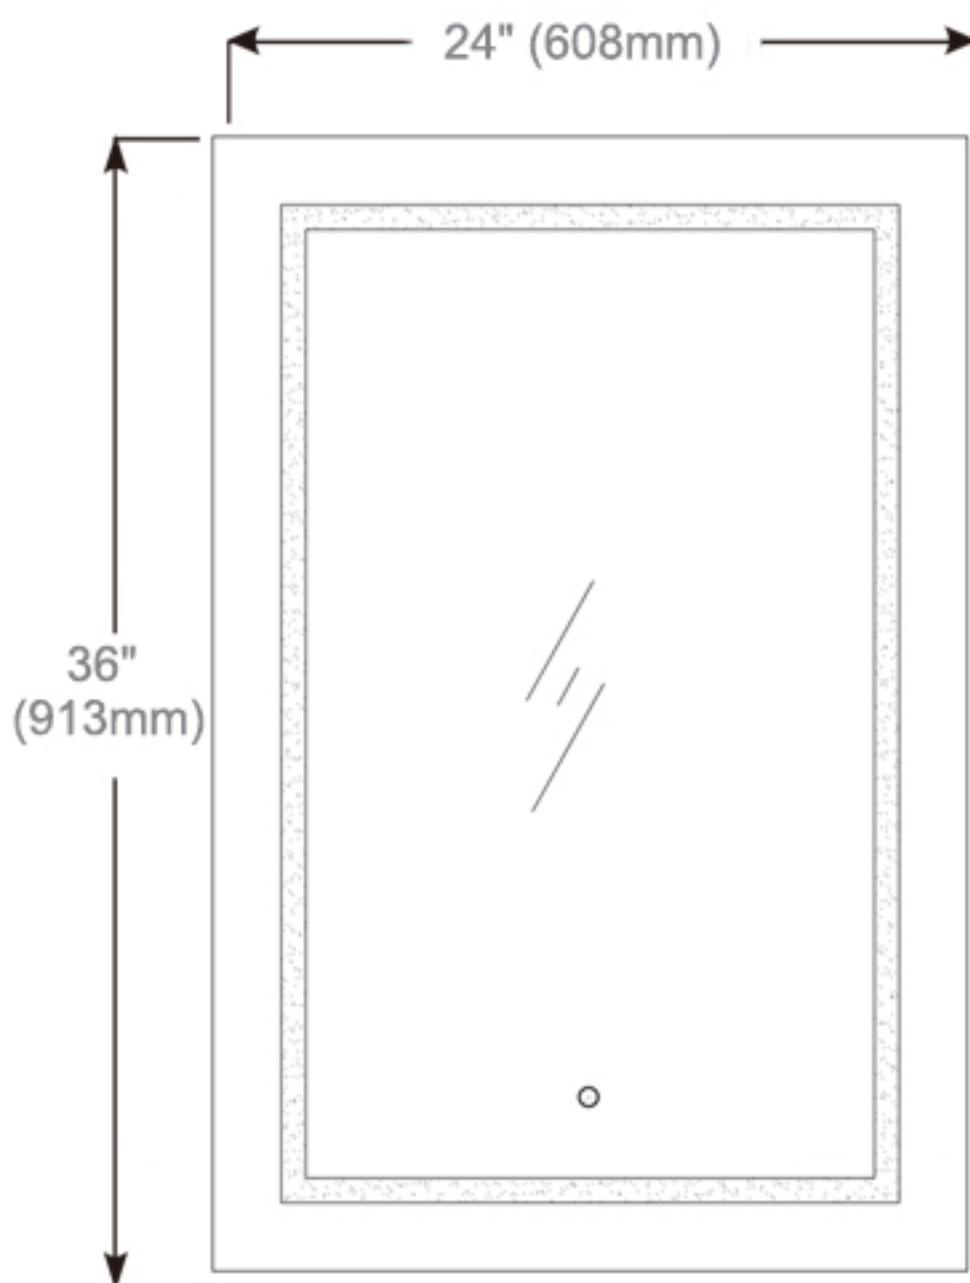

Kelvin	6500
CRI	80+
Lumens*†	1620
R9 Value*	50+
Watts (AC)	60
Lumens per Watt	90

Construction

- Grey aluminum body and door frame
- 3 mirror design – rear of cabinet and both sides of door
- Concealed finger pull-door edge
- Three pieces DTC 155° self-closing hinges on right hand
- Adjustable shelving at 3-1/7" (80 mm) increments
- Single field wire into electrical shelf - Front access serviceability

Codes/Standards Applicable

Electric Option Models are ETL certified to:

- UL 962
- CSA Standard C22.2 No. 68

Dimensions

Height: 36" (913 mm)

Width: 24" (608 mm)

Depth: 5" (127 mm) When surface mounted

1" (25 mm) When recessed

Installation Options

- Recessed Mount - Rough Opening - 35-1/2" H x 23-1/2" W x 4" D (901.7mm H x 597mm W x 102mm D)
- Surface Mount - Surface Mount Kit is included

Electrical System

- 60 Watts LED Driver
- INPUT : 120VAC 60HZ 1.2A
- OUTPUT : 12VAC 5.0A
- Field wire location as shown in drawing
- 1/2" conduit (Ø 7/8" actual) electrical knockout location shown below
- Included field wire cable clamp
- Circuit Diagram

Circuit Diagram

Recessed Mount

Surface Mount

Cabinet Dimensions

Rough-in Dimensions

Back of Cabinet - Wire Access Location