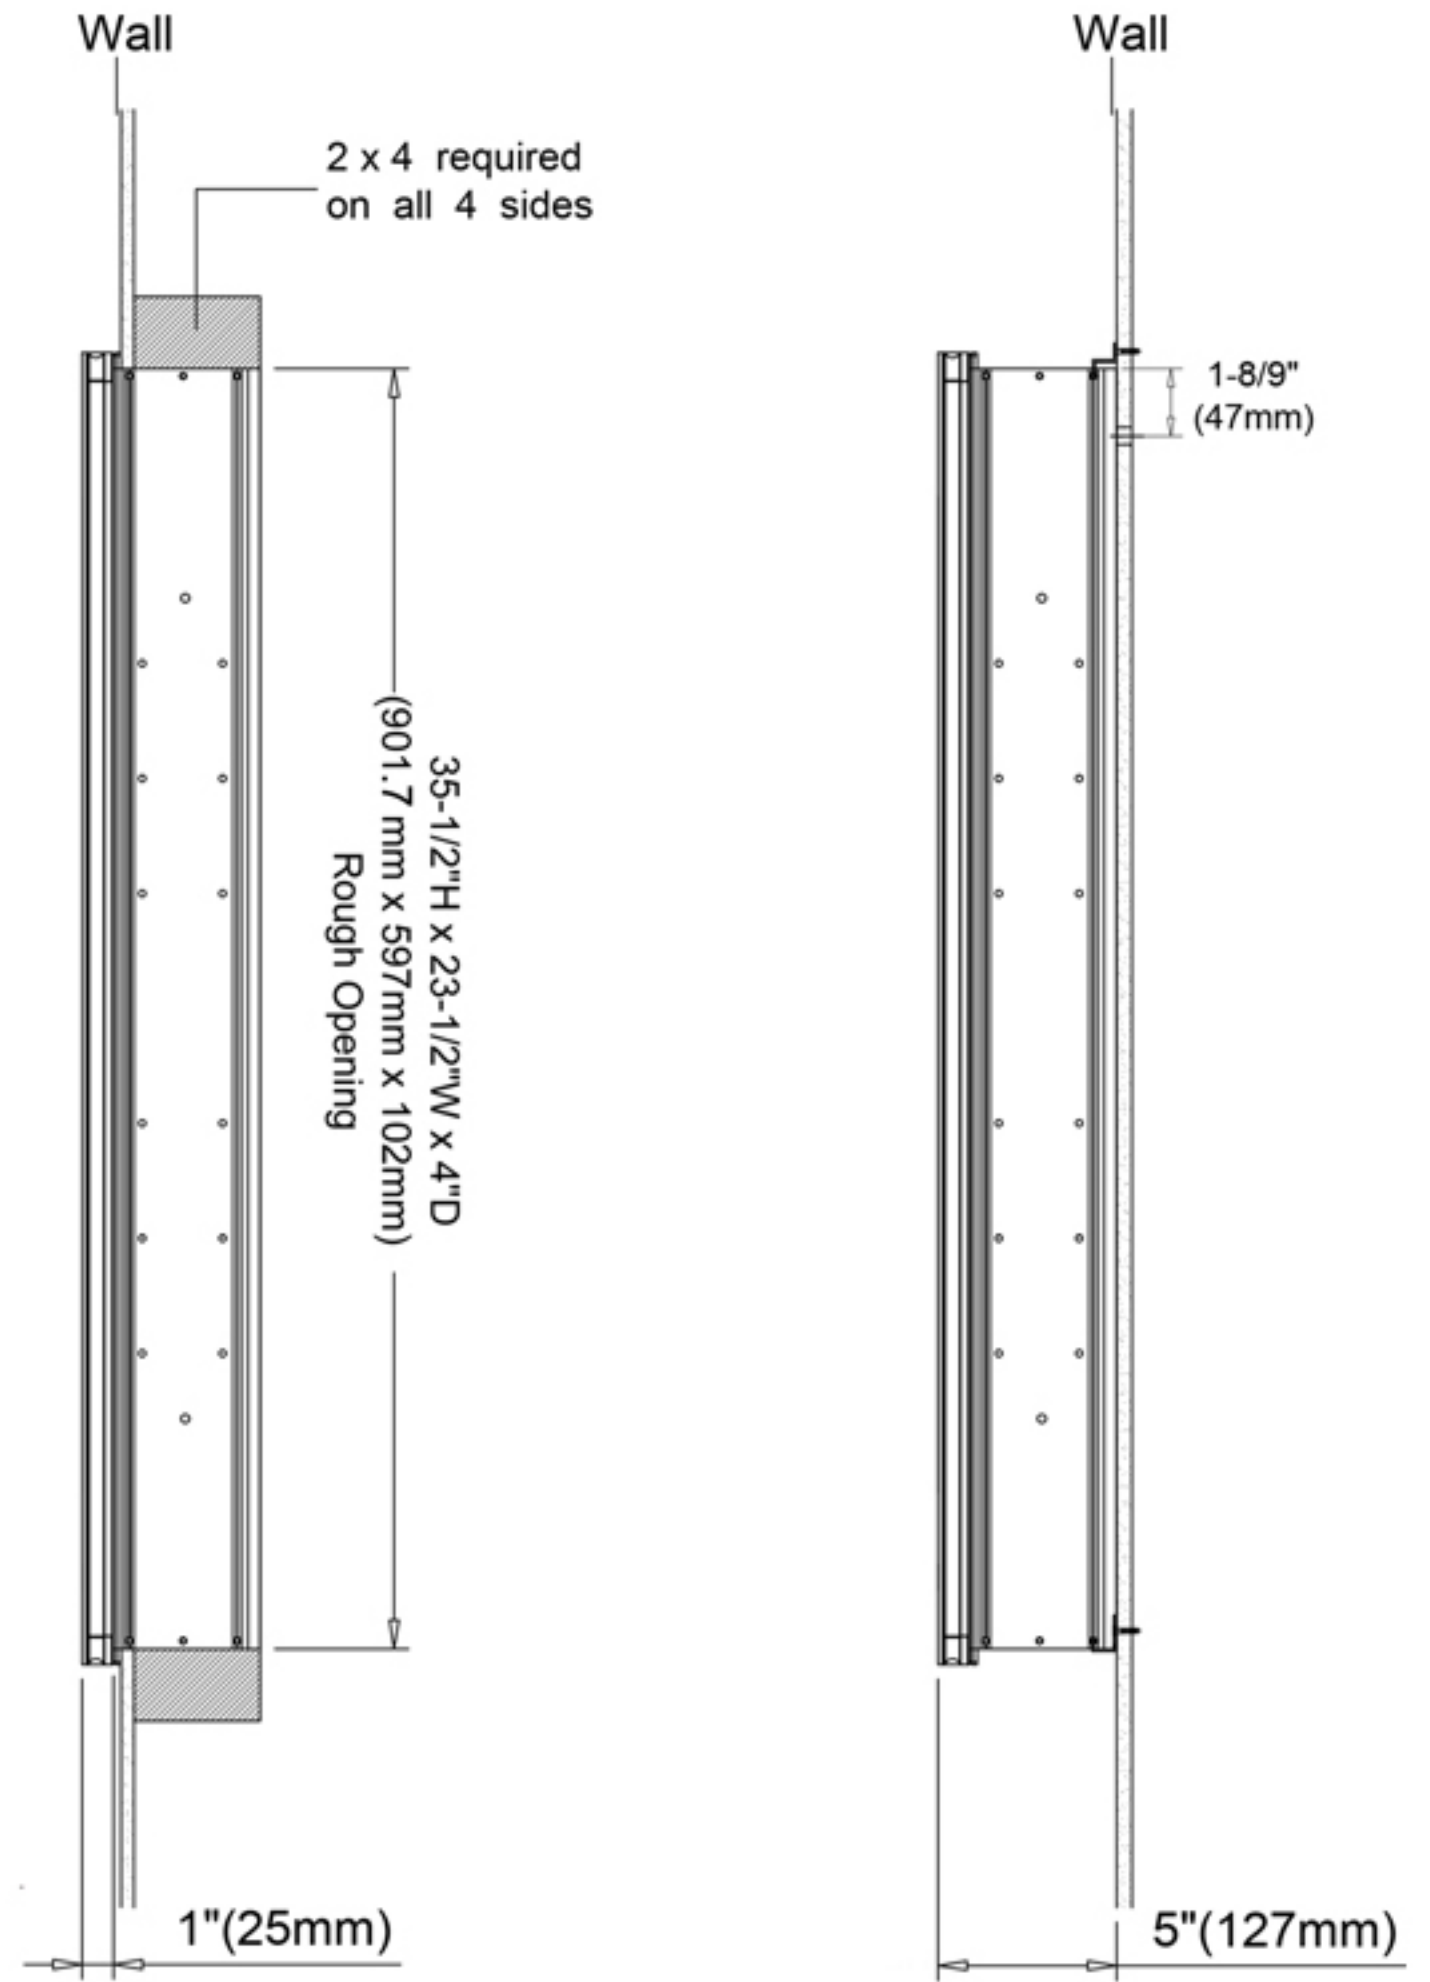

Kelvin	6500
CRI	80+
Lumens*†	1620
R9 Value*	50+
Watts (AC)	60
Lumens per Watt	90

Construction

- Grey aluminum body and door frame
- 3 mirror design – rear of cabinet and both sides of door
- Concealed finger pull-door edge
- Three pieces DTC 155° self-closing hinges on right hand
- Adjustable shelving at 3-1/7" (80 mm) increments
- Single field wire into electrical shelf - Front access serviceability

Codes/Standards Applicable

Electric Option Models are ETL certified to:

- UL 962
- CSA Standard C22.2 No. 68

Dimensions

Height: 36" (913 mm)

Width: 24" (608 mm)

Depth: 5" (127 mm) When surface mounted

1" (25 mm) When recessed

Installation Options

- Recessed Mount - Rough Opening - 35-1/2" H x 23-1/2" W x 4" D (901.7mm H x 597mm W x 102mm D)
- Surface Mount - Surface Mount Kit is included

Electrical System

- 60 Watts LED Driver
- INPUT : 120VAC 60HZ 1.2A
- OUTPUT : 12VAC 5.0A
- Field wire location as shown in drawing
- 1/2" conduit (Ø 7/8" actual) electrical knockout location shown below
- Included field wire cable clamp
- Circuit Diagram

Circuit Diagram

Recessed Mount

Surface Mount

Cabinet Dimensions

Rough-in Dimensions

Back of Cabinet - Wire Access Location