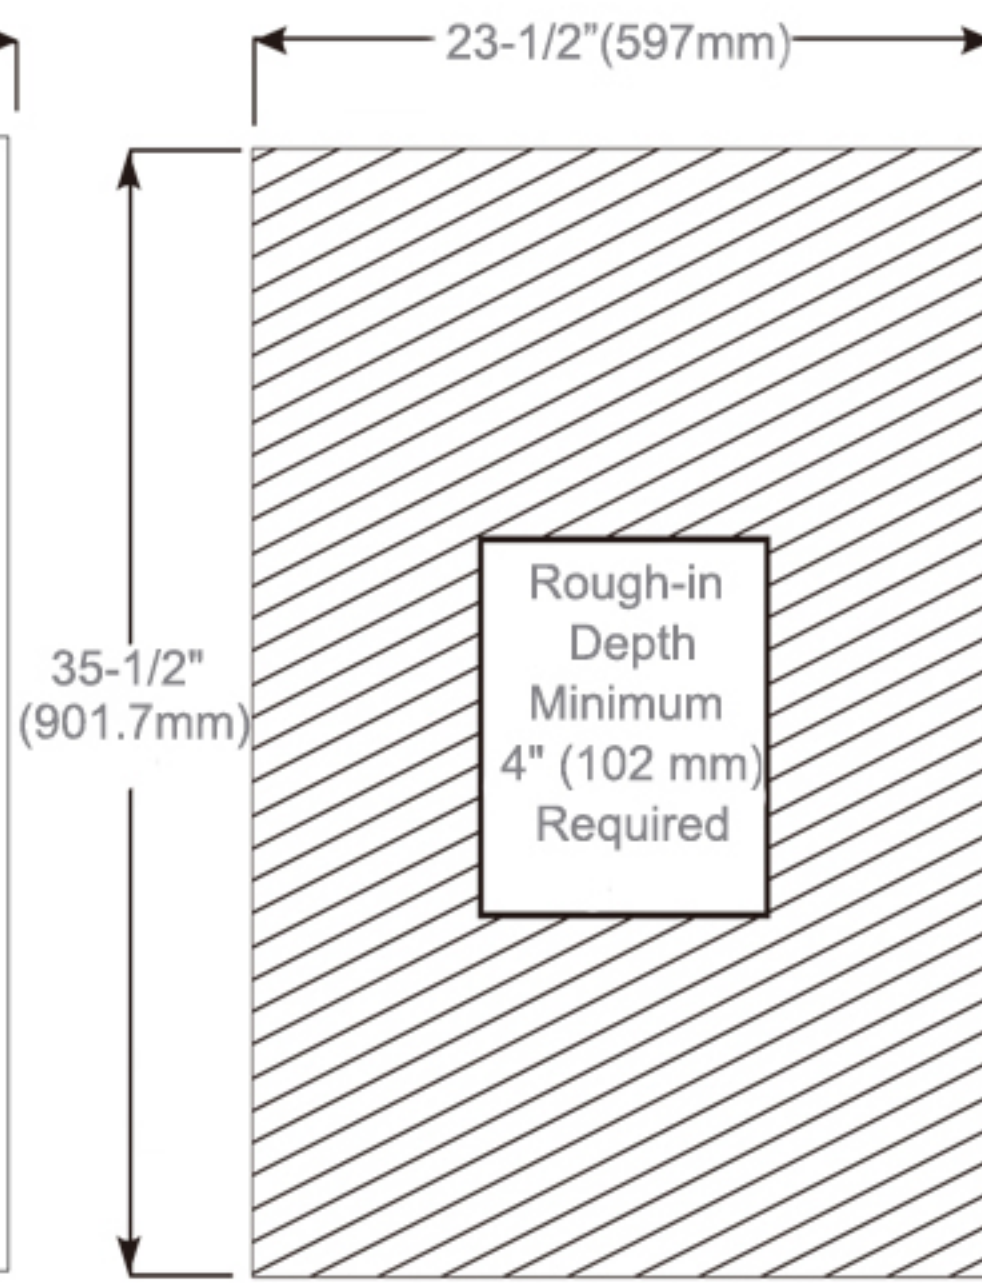

Kelvin	6500
CRI	80+
Lumens*†	1620
R9 Value*	50+
Watts (AC)	60
Lumens per Watt	90

Construction

- Grey aluminum body and door frame
- 3 mirror design – rear of cabinet and both sides of door
- Concealed finger pull-door edge
- Three pieces DTC 155° self-closing hinges on right hand
- Adjustable shelving at 3-1/7" (80 mm) increments
- Single field wire into electrical shelf - Front access serviceability

Codes/Standards Applicable

Electric Option Models are ETL certified to:

- UL 962
- CSA Standard C22.2 No. 68

Dimensions

Height: 36" (913 mm)

Width: 24" (608 mm)

Depth: 5" (127 mm) When surface mounted

1" (25 mm) When recessed

Installation Options

- Recessed Mount - Rough Opening - 35-1/2" H x 23-1/2" W x 4" D (901.7mm H x 597mm W x 102mm D)
- Surface Mount - Surface Mount Kit is included

Electrical System

- 60 Watts LED Driver
- INPUT : 120VAC 60HZ 1.2A
- OUTPUT : 12VAC 5.0A
- Field wire location as shown in drawing
- 1/2" conduit (Ø 7/8" actual) electrical knockout location shown below
- Included field wire cable clamp
- Circuit Diagram

Circuit Diagram

Recessed Mount

Surface Mount

Cabinet Dimensions

Rough-in Dimensions

Back of Cabinet - Wire Access Location