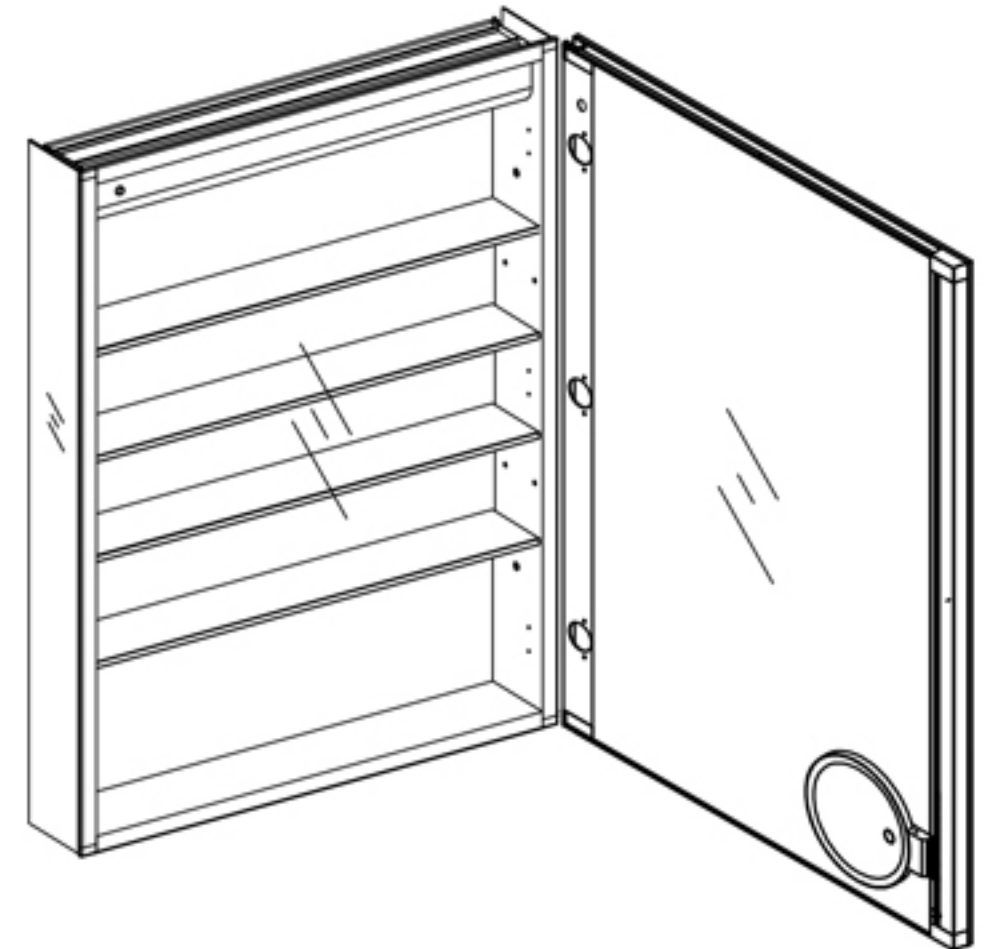

Features

- Cool white LED Light with Dimmable touch control
- Mirrored interior with 4 adjustable glass shelves
- Includes Defogger with push button
- Includes one outlet without USB port
- Includes an adjustable makeup mirror
- Includes installation hardware for recess mounting
- Can be recessed or surface mounted
(surface mounting is included)
- Energy efficient LED lighting:

Kelvin	6500
CRI	80+
Lumens*†	1620
R9 Value*	50+
Watts (AC)	60
Lumens per Watt	90

Construction

- Grey aluminum body and door frame
- 3 mirror design – rear of cabinet and both sides of door
- Concealed finger pull-door edge
- Three pieces DTC 155° self-closing hinges on right hand
- Adjustable shelving at 3-1/7" (80 mm) increments
- Single field wire into electrical shelf - Front access serviceability

Codes/Standards Applicable

Electric Option Models are ETL certified to:

- UL 962
- CSA Standard C22.2 No. 68

Dimensions

Height: 36" (913 mm)

Width: 24" (608 mm)

Depth: 5" (127 mm) When surface mounted

1" (25 mm) When recessed

Installation Options

- Recessed Mount - Rough Opening - 35-1/2" H x 23-1/2" W x 4" D (901.7mm H x 597mm W x 102mm D)
- Surface Mount - Surface Mount Kit is included

Electrical System

- 60 Watts LED Driver
- INPUT : 120VAC 60HZ 1.2A
- OUTPUT : 12VAC 5.0A
- Field wire location as shown in drawing
- 1/2" conduit (Ø 7/8" actual) electrical knockout location shown below
- Included field wire cable clamp
- Circuit Diagram