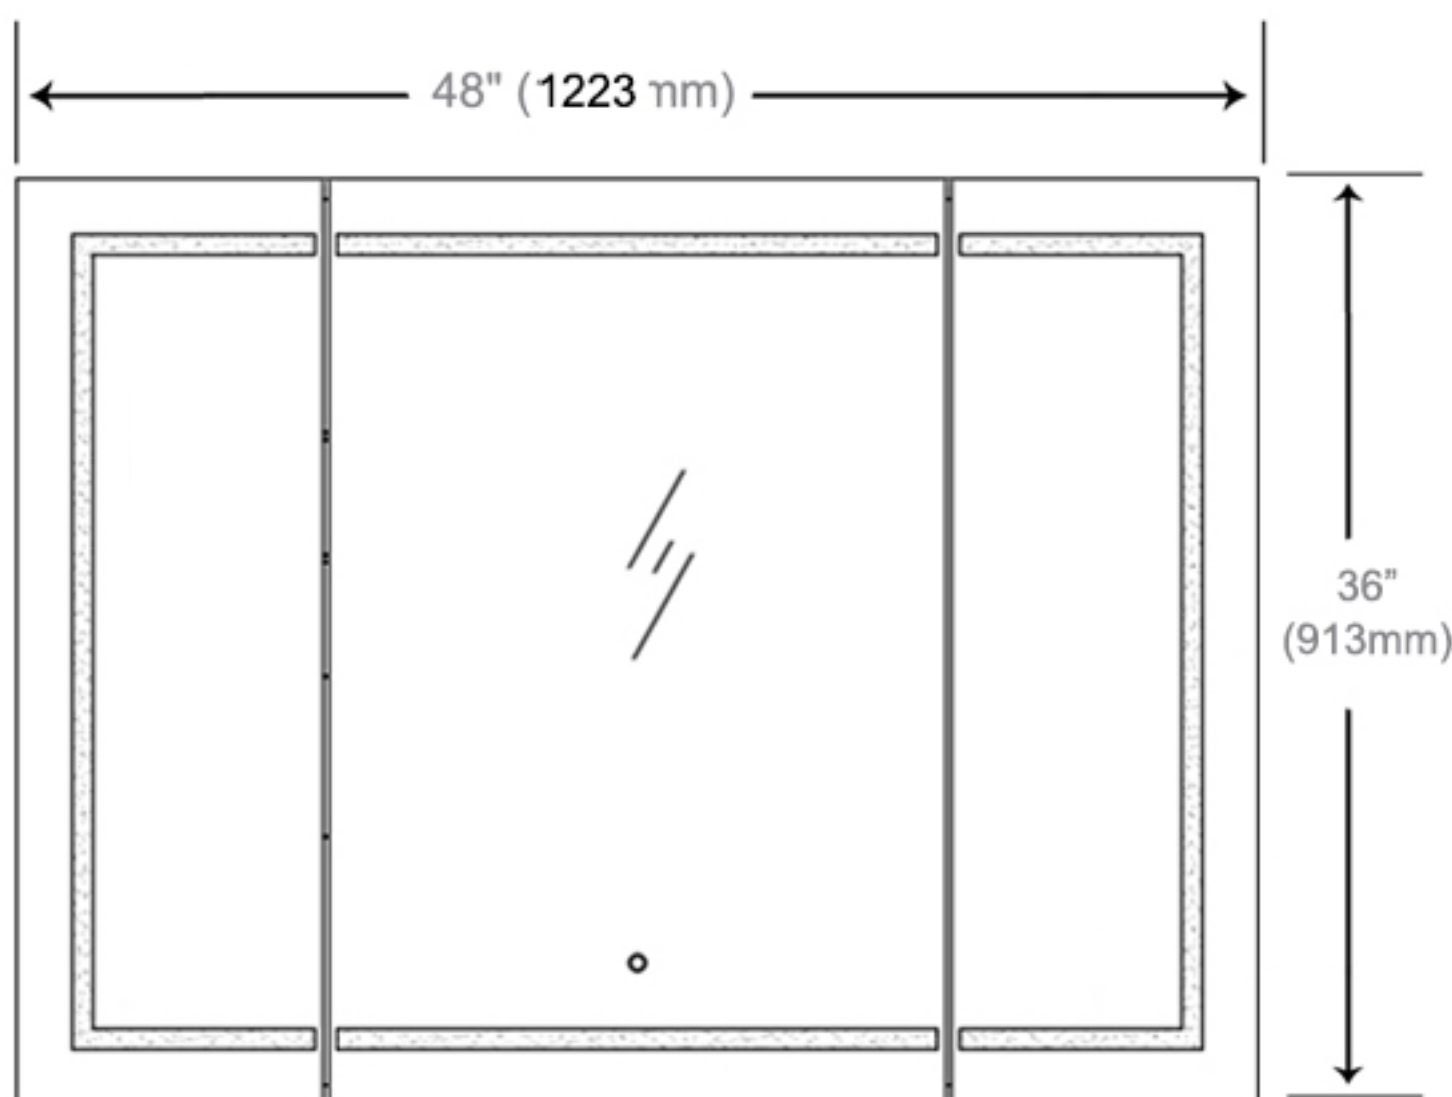

## Dimensions

Height: 36" ( 913 mm)

Width: 48" ( 1223 mm)

Depth: 5" (127 mm) When surface mounted

1" (25 mm) When recessed

Circuit Diagram

## Installation Options

- Recessed Mount - Rough Opening - 35-1/2" H x 47-1/2" W x 4" D (901.7mm H x 1210mm W x 102mm D)
- Surface Mount - Surface Mount Kit is included

Back of Cabinet - Wire Access Location

Recessed Mount

Surface Mount

Cabinet Dimensions

Rough-in Dimensions