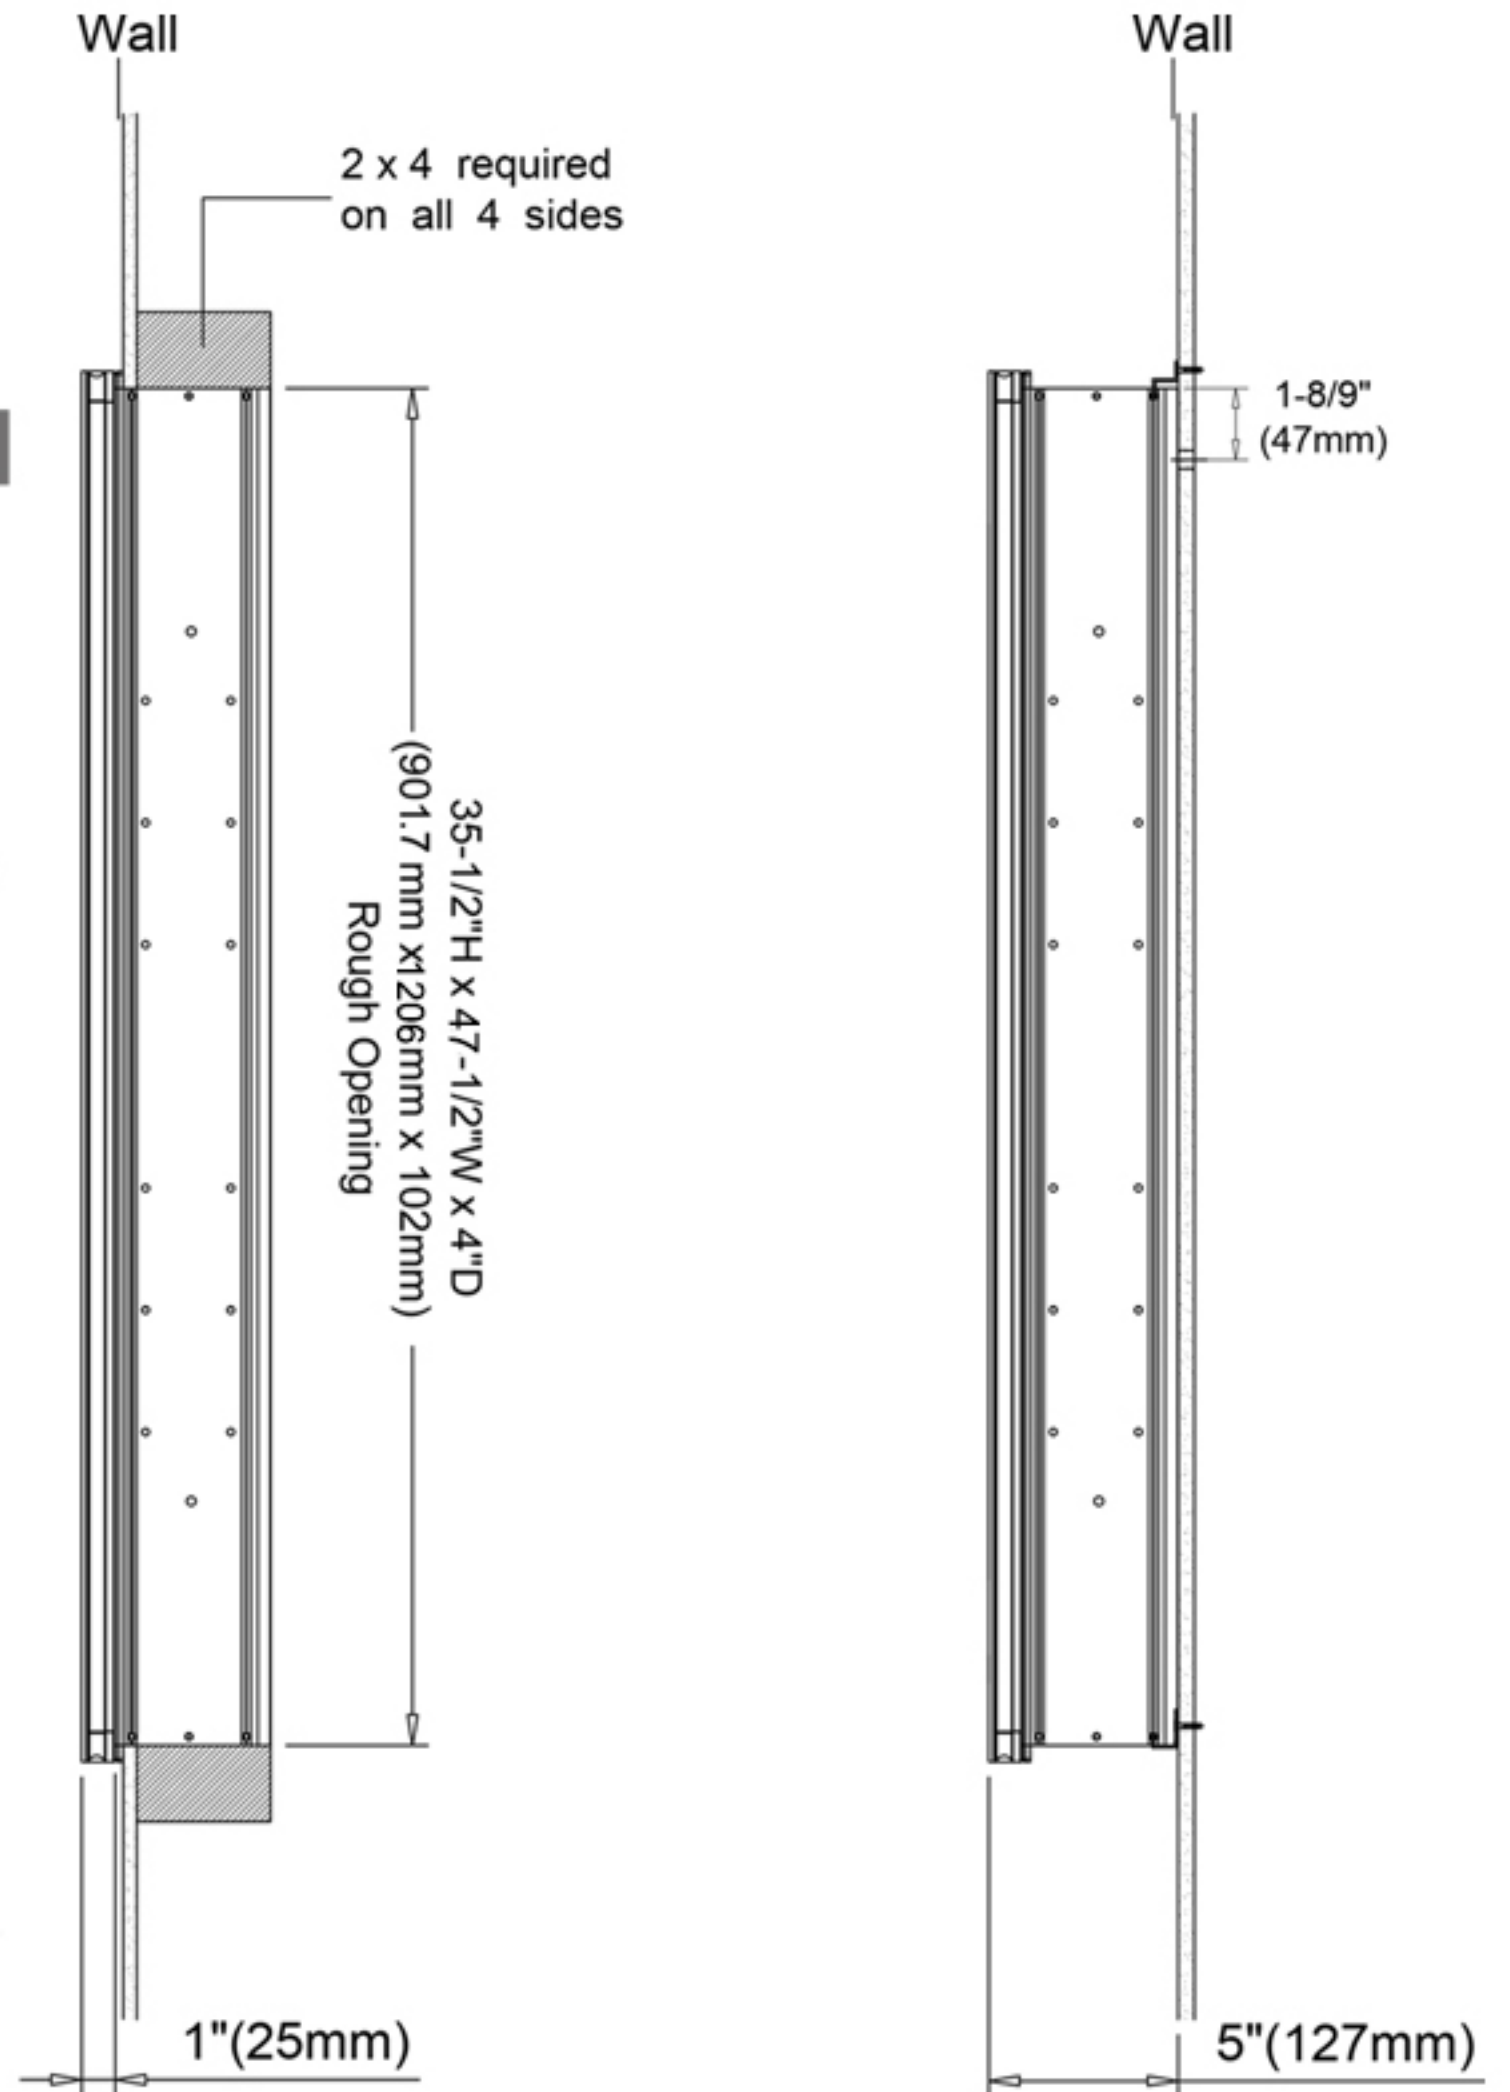

## Construction

- Grey aluminum body and door frame
- 3 mirror design – rear of cabinet and both sides of door
- Concealed finger pull-door edge
- Three pieces DTC self-closing hinges for each door  
Both side door open 155°, middle door open 90°
- Adjustable shelving at 3-1/7" (80 mm) increments
- Single field wire into electrical shelf - Front access serviceability

## Dimensions

Height: 36" ( 913 mm)

Width: 48" ( 1223 mm)

Depth: 5" (127 mm) When surface mounted

1" (25 mm) When recessed

Circuit Diagram

## Installation Options

- Recessed Mount - Rough Opening - 35-1/2" H x 47-1/2" W x 4" D (901.7mm H x 1210mm W x 102mm D)
- Surface Mount - Surface Mount Kit is included

Back of Cabinet - Wire Access Location

Recessed Mount

Surface Mount

Cabinet Dimensions

Rough-in Dimensions