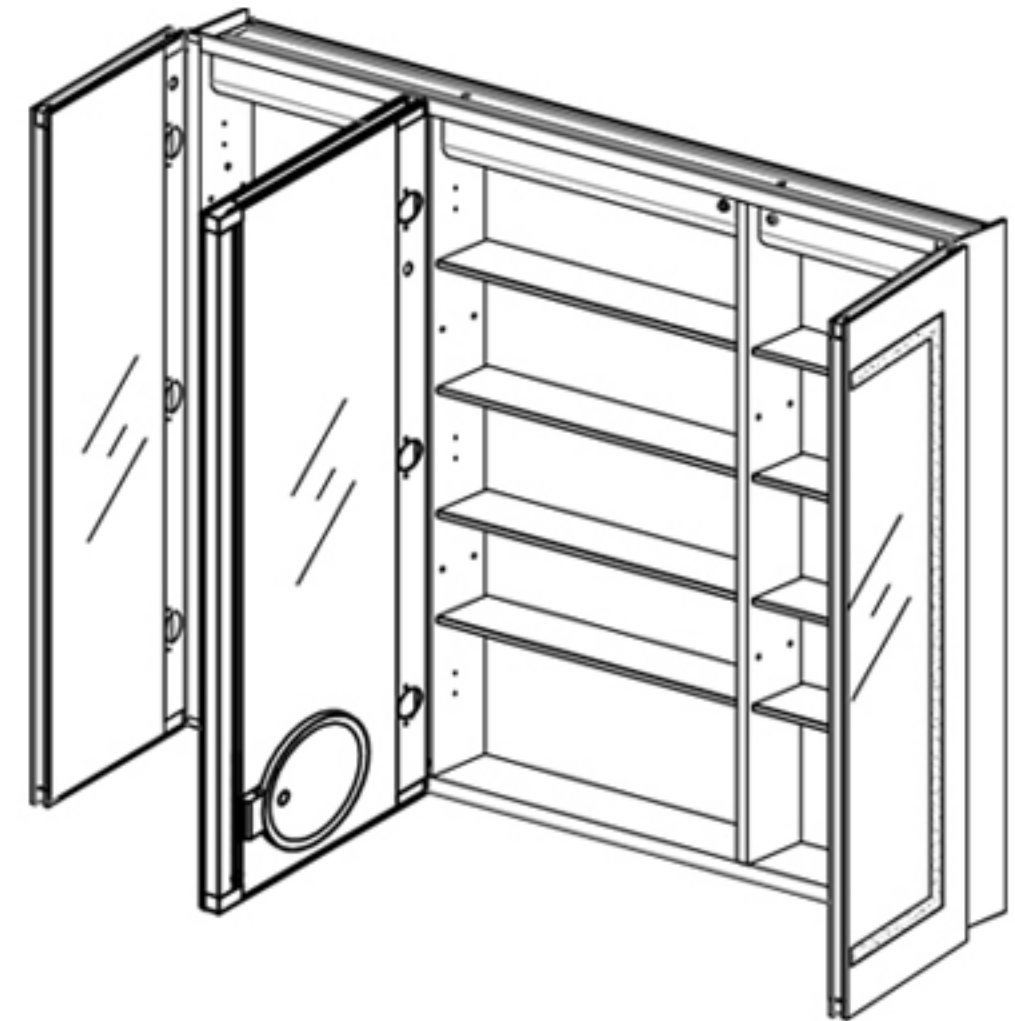

## Features

- Cool white LED Light with Dimmable touch control
- Mirrored interior with 4 adjustable glass shelves
- Includes Defogger with push button
- Includes one outlet without USB port
- Includes an adjustable makeup mirror
- Includes installation hardware for recess mounting
- Can be recessed or surface mounted  
(surface mounting is included )
- Energy efficient LED lighting:

## Construction

- Grey aluminum body and door frame
- 3 mirror design – rear of cabinet and both sides of door
- Concealed finger pull-door edge
- Three pieces DTC self-closing hinges for each door  
Both side door open 155°, middle door open 90°
- Adjustable shelving at 3-1/7" (80 mm) increments
- Single field wire into electrical shelf - Front access serviceability

## Dimensions

Height: 36" ( 913 mm)

Width: 48" ( 1223 mm)

Depth: 5" (127 mm) When surface mounted

1" (25 mm) When recessed

Circuit Diagram

## Installation Options

- Recessed Mount - Rough Opening - 35-1/2" H x 47-1/2" W x 4" D (901.7mm H x 1210mm W x 102mm D)
- Surface Mount - Surface Mount Kit is included