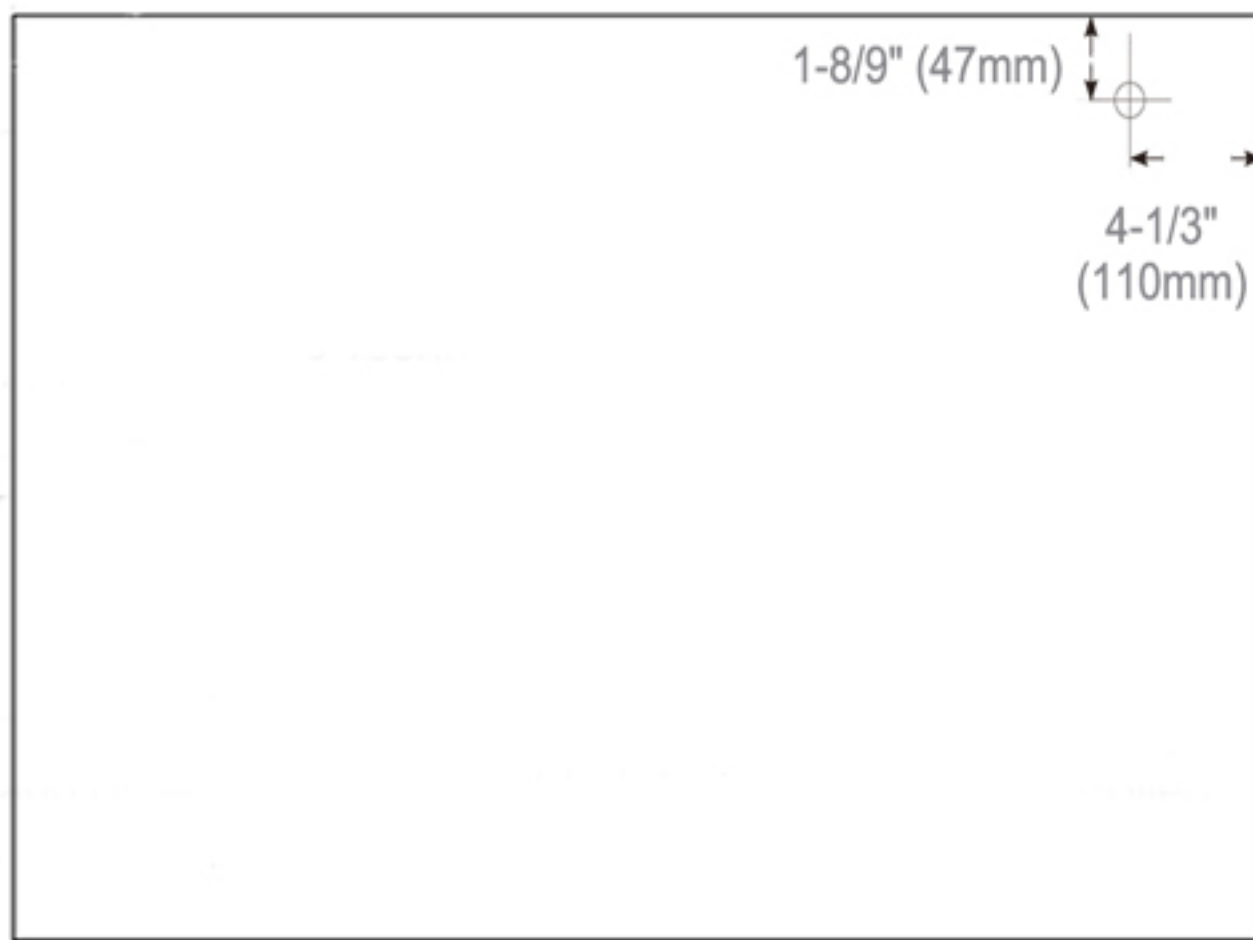

Installation Options

- Recessed Mount - Rough Opening - 35-1/2" H x 47-1/2" W x 4" D (901.7mm H x 1210mm W x 102mm D)
- Surface Mount - Surface Mount Kit is included

Electrical System

- 100Watts LED Driver
- INPUT : 120 VAC 60HZ 2.2A
- OUTPUT : 12 VAC 8.5A
- Field wire location as shown in drawing
- 1/2" conduit (Ø 7/8" actual) electrical knockout location shown below
- Included field wire cable clamp
- Circuit Diagram (On page 1)

Back of Cabinet - Wire Access Location