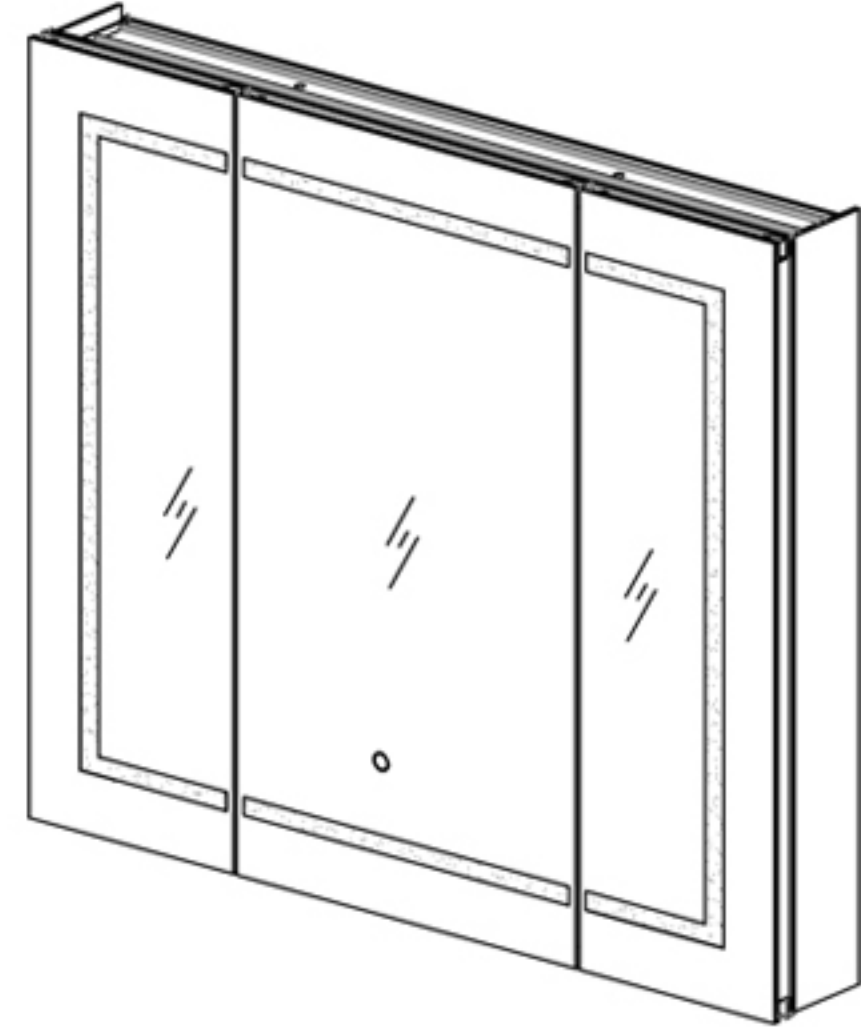

## Features

- Cool white LED Light with Dimmable touch control
- Mirrored interior with 4 adjustable glass shelves
- Includes Defogger with push button
- Includes one outlet without USB port
- Includes an adjustable makeup mirror
- Includes installation hardware for recess mounting
- Can be recessed or surface mounted  
(surface mounting is included )
- Energy efficient LED lighting:

## Construction

- Grey aluminum body and door frame
- 3 mirror design – rear of cabinet and both sides of door
- Concealed finger pull-door edge
- Three pieces DTC self-closing hinges for each door  
Both side door open 155°, middle door open 90°
- Adjustable shelving at 3-1/7" (80 mm) increments
- Single field wire into electrical shelf - Front access serviceability

## Dimensions

Height: 36" ( 913 mm)

Width: 48" ( 1223 mm)

Depth: 5" (127 mm) When surface mounted

1" (25 mm) When recessed

Circuit Diagram

## Installation Options

- Recessed Mount - Rough Opening - 35-1/2" H x 47-1/2" W x 4" D (901.7mm H x 1210mm W x 102mm D)
- Surface Mount - Surface Mount Kit is included