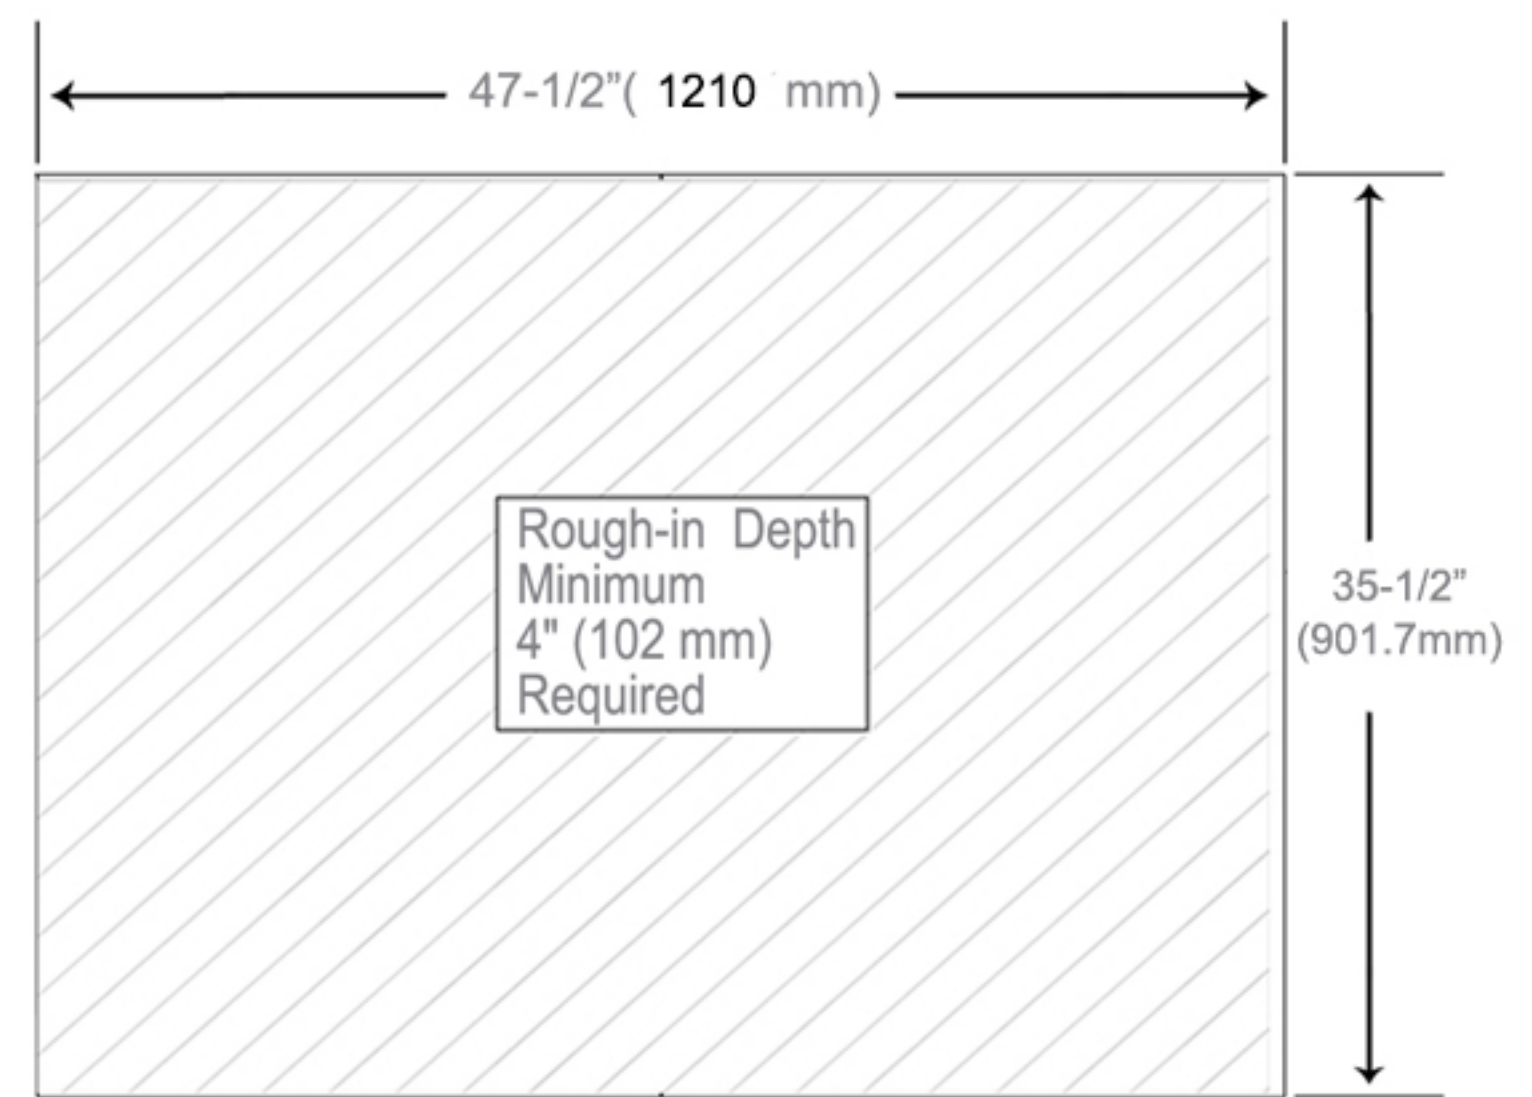

## Construction

- Grey aluminum body and door frame
- 3 mirror design – rear of cabinet and both sides of door
- Concealed finger pull-door edge
- Three pieces DTC self-closing hinges for each door  
Both side door open 155°, middle door open 90°
- Adjustable shelving at 3-1/7" (80 mm) increments
- Single field wire into electrical shelf - Front access serviceability

## Dimensions

Height: 36" ( 913 mm)

Width: 48" ( 1223 mm)

Depth: 5" (127 mm) When surface mounted

1" (25 mm) When recessed

Circuit Diagram

## Installation Options

- Recessed Mount - Rough Opening - 35-1/2" H x 47-1/2" W x 4" D (901.7mm H x 1210mm W x 102mm D)
- Surface Mount - Surface Mount Kit is included

Back of Cabinet - Wire Access Location

Recessed Mount

Surface Mount

Cabinet Dimensions

Rough-in Dimensions