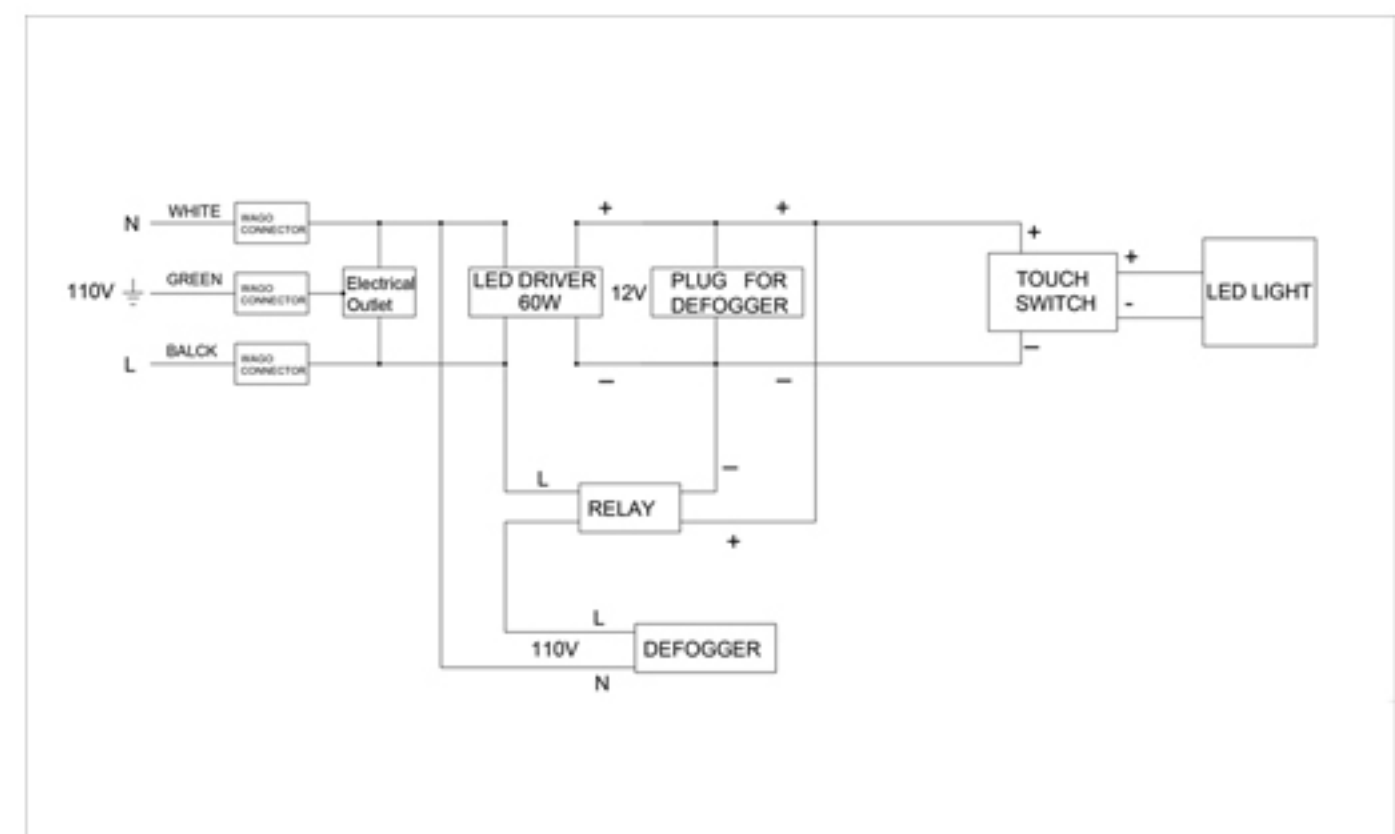

## Dimensions

Height: 36" ( 913 mm)

Width: 48" ( 1223 mm)

Depth: 5" (127 mm) When surface mounted

1" (25 mm) When recessed

Circuit Diagram