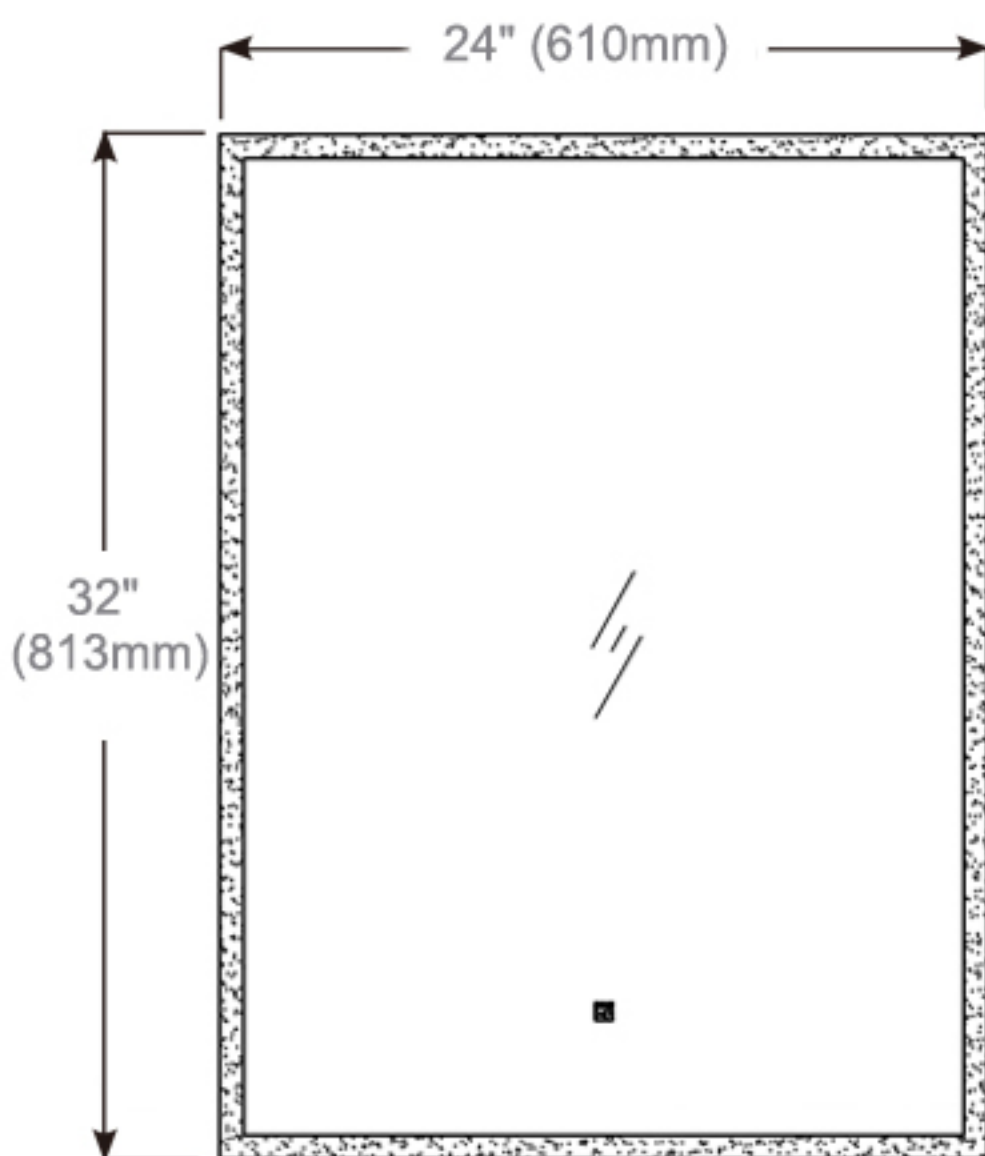

Glass Shelves: 8mm clear adjustable glass shelves are included for you to arrange them according to your needs.

Mirror: Quality polished edge 5mm silver mirrored glass is used for the best front-surface reflexivity in the visible spectrum.

Interior: Double Sided Mirrored Doors and Back Wall.

Installation: Recessed or Surface Mount.

Codes/Standards Applicable

Electric Option Models are ETL certified to:

UL 962

CSA Standard C22.2 No.68

Dimensions

Height: 32" (813 mm)

Width: 24" (608 mm)

Depth When surface mounted: 5" (127 mm)

Depth When recessed: 1" (25mm)

24"W x 32"H x 5"D Right Hinge

Installation Options

- Recessed Mount - Rough Opening - 31-1/2" H x 23-1/2" W x 4" D
(787mm H x 597mm W x 102mm D)
- Surface Mount - Surface Mount Kit is included

Circuit Diagram

Recessed Mount

Surface Mount

Cabinet Dimensions

Rough-in Dimensions

Back of Cabinet - Wire Access Location