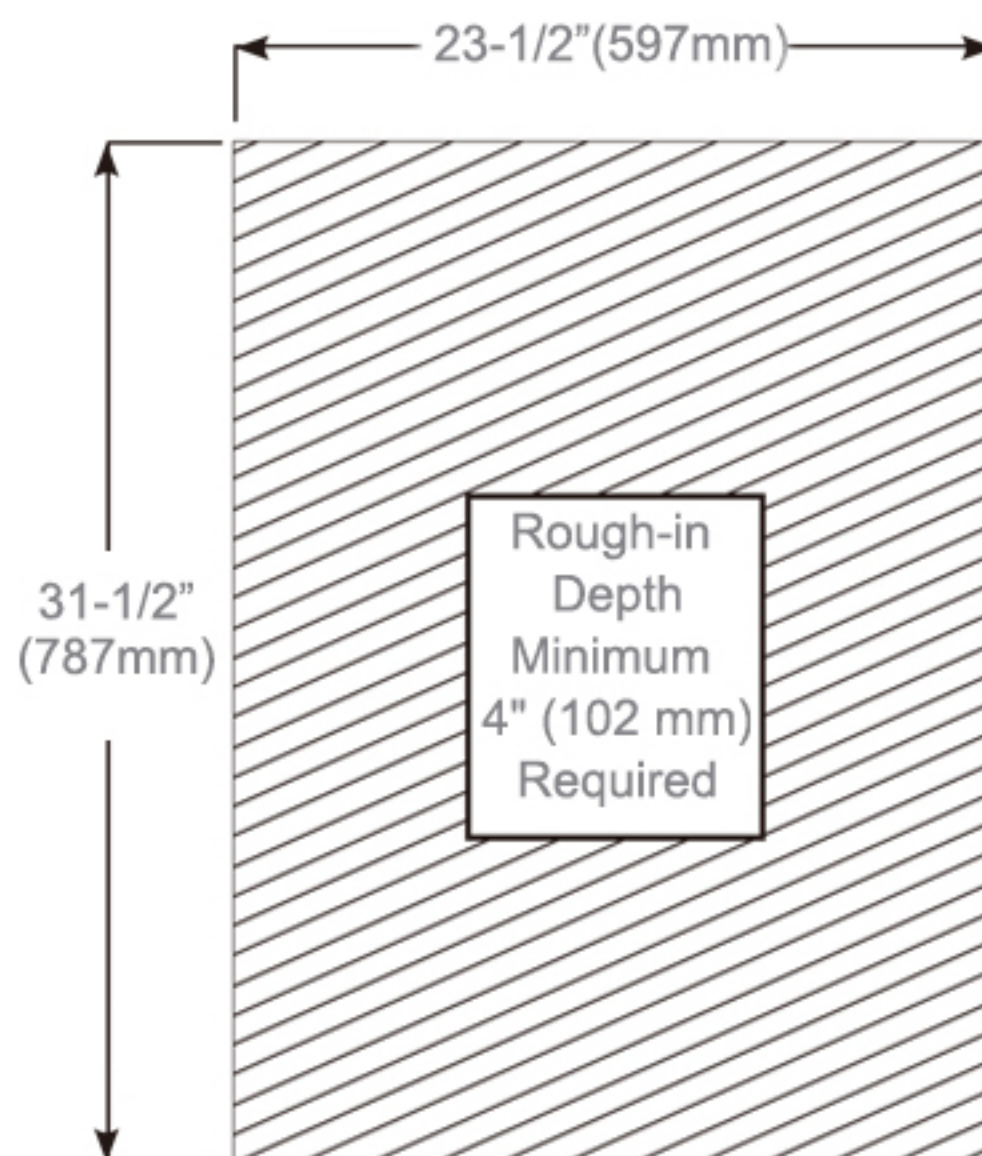

Glass Shelves: 8mm clear adjustable glass shelves are included for you to arrange them according to your needs.

Mirror: Quality polished edge 5mm silver mirrored glass is used for the best front-surface reflexivity in the visible spectrum.

Interior: Double Sided Mirrored Doors and Back Wall.

Installation: Recessed or Surface Mount.

Codes/Standards Applicable

Electric Option Models are ETL certified to:

UL 962

CSA Standard C22.2 No.68

Dimensions

Height: 32" (813 mm)

Width: 24" (608 mm)

Depth When surface mounted: 5" (127 mm)

Depth When recessed: 1" (25mm)

24"W x 32"H x 5"D Right Hinge

Installation Options

- Recessed Mount - Rough Opening - 31-1/2" H x 23-1/2" W x 4" D
(787mm H x 597mm W x 102mm D)
- Surface Mount - Surface Mount Kit is included

Circuit Diagram

Recessed Mount

Surface Mount

Cabinet Dimensions

Rough-in Dimensions

Back of Cabinet - Wire Access Location