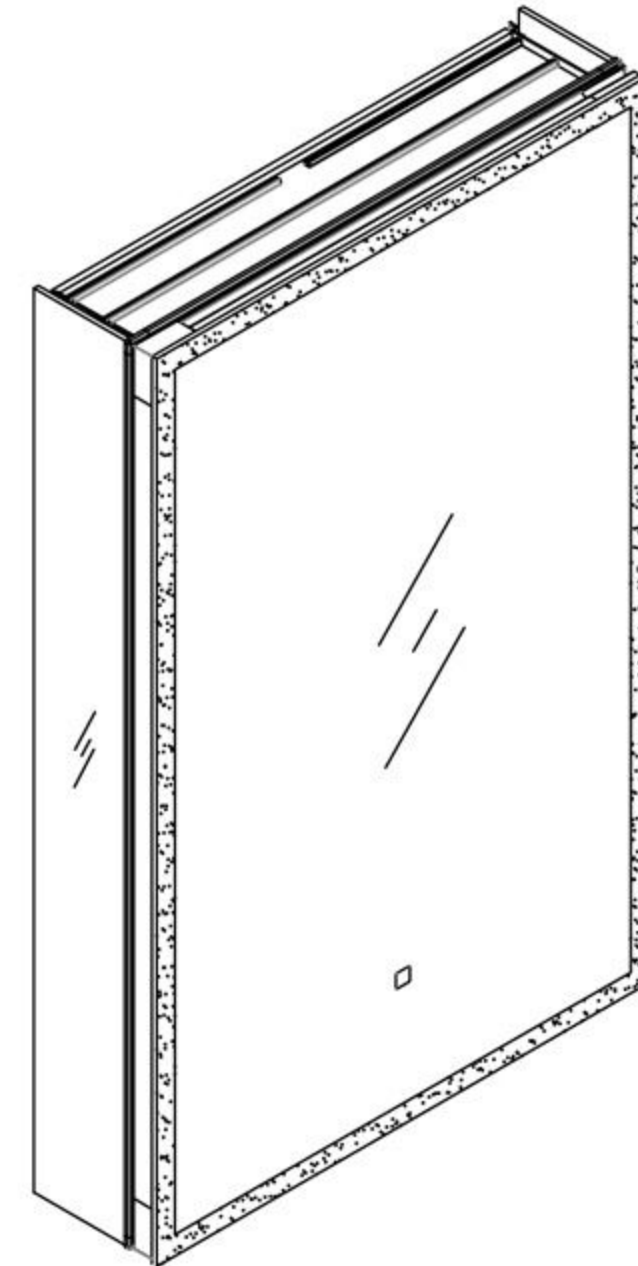

Features

Defogger: have your mirror fog free with a touch of a button. Dedicated defogger button is located along the frame on the inside of the cabinet.

3X LED Lighted Magnifying Mirror: A built-in, removable, LED-lighted magnifying mirror on the inside of the door, is vertically adjustable flip-out flat to accommodate users of varying heights.

Dimmer: Dim the light of your choice by holding down the on button.

Digital Clock: modern and convenient feature.

Electrical Outlets: Dual electrical outlets with USB are located inside the cabinet.

Light Control: Cycle through the color temperature light with a tap of a dedicated button, 3 Color temperature lights. Warm, Cool, and Neutral.

Inside Lighting: the light sensor switches the interior light automatically.

Kelvin	6500
CRI	80+
Lumens*†	810
R9 Value*	50+
Watts (AC)	60
Lumens per Watt	90

Construction

BLUM Soft Close Hinges: Soft Close hinges allow for a smooth and secure 155-degree opening.

Glass Shelves: 8mm clear adjustable glass shelves are included for you to arrange them according to your needs.

Mirror: Quality polished edge 5mm silver mirrored glass is used for the best front-surface reflexivity in the visible spectrum.

Interior: Double Sided Mirrored Doors and Back Wall.

Installation: Recessed or Surface Mount.