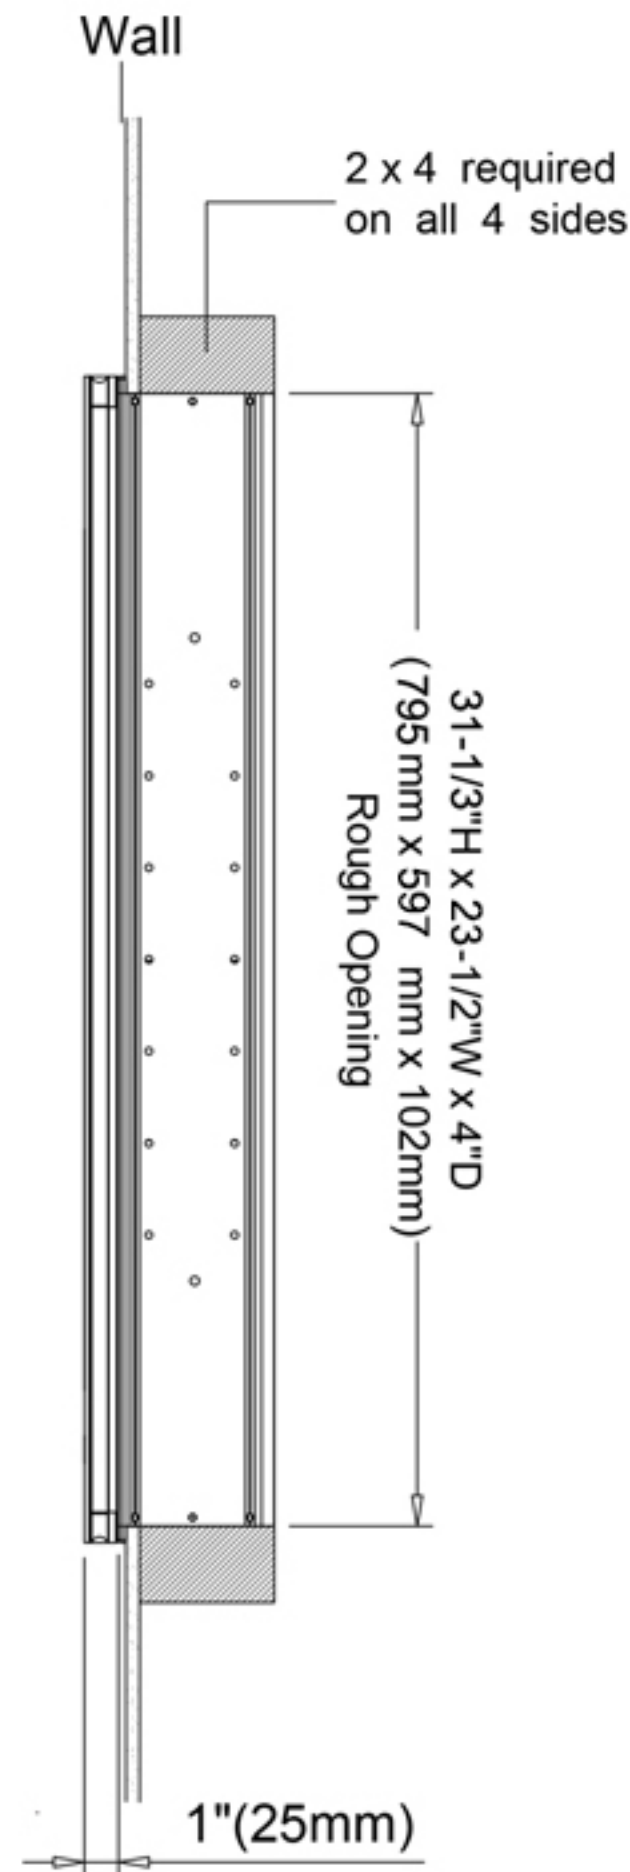

Glass Shelves: 8mm clear adjustable glass shelves are included for you to arrange them according to your needs.

Mirror: Quality polished edge 5mm silver mirrored glass is used for the best front-surface reflexivity in the visible spectrum.

Interior: Double Sided Mirrored Doors and Back Wall.

Installation: Recessed or Surface Mount.

Codes/Standards Applicable

Electric Option Models are ETL certified to:

UL 962

CSA Standard C22.2 No.68

Dimensions

Height: 32" (813 mm)

Width: 24" (608 mm)

Depth When surface mounted: 5" (127 mm)

Depth When recessed: 1" (25mm)

24"W x 32"H x 5"D Right Hinge

Installation Options

- Recessed Mount - Rough Opening - 31-1/2" H x 23-1/2" W x 4" D
(787mm H x 597mm W x 102mm D)
- Surface Mount - Surface Mount Kit is included

Circuit Diagram

Recessed Mount

Surface Mount

Cabinet Dimensions

Rough-in Dimensions

Back of Cabinet - Wire Access Location