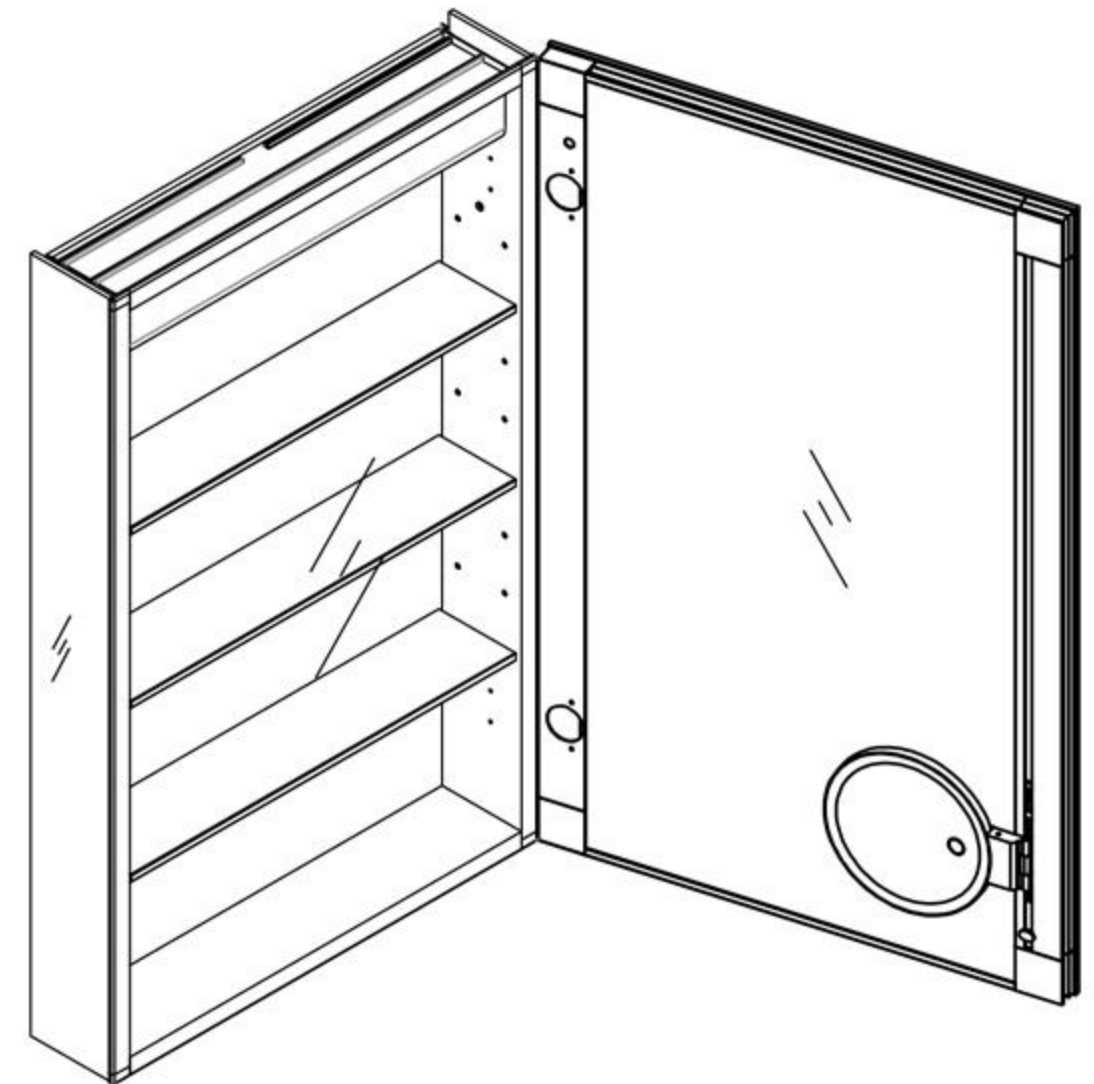

Codes/Standards Applicable

Electric Option Models are ETL certified to:

UL 962

CSA Standard C22.2 No.68

Dimensions

Height: 32" (813 mm)

Width: 24" (608 mm)

Depth When surface mounted: 5" (127 mm)

Depth When recessed: 1" (25mm)

24"W x 32"H x 5"D Right Hinge