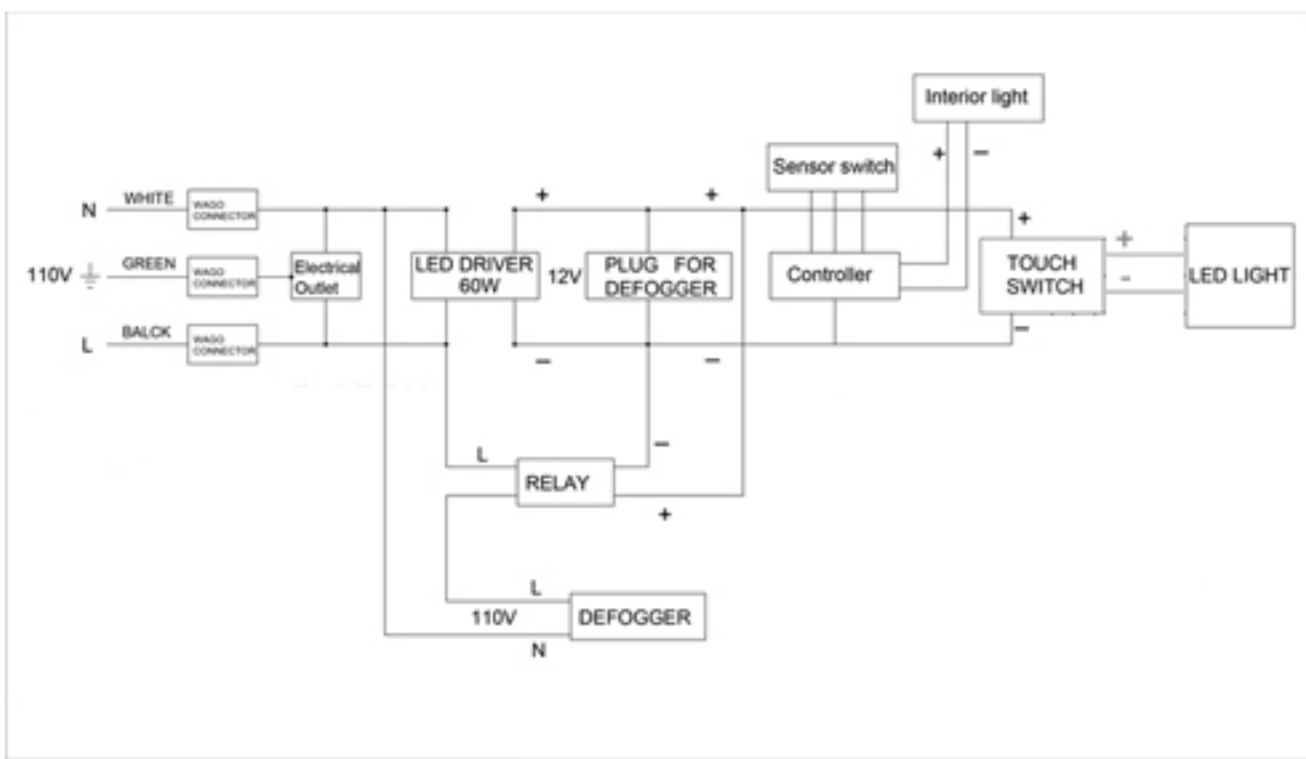

Height: 32" (813 mm)

Width: 24" (608 mm)

Depth When surface mounted: 5" (127 mm)

Depth When recessed: 1" (25mm)

24"W x 32"H x 5"D Right Hinge

Installation Options

- Recessed Mount - Rough Opening - 31-1/2" H x 23-1/2" W x 4" D
(787mm H x 597mm W x 102mm D)
- Surface Mount - Surface Mount Kit is included

Electrical System

- 60 Watts LED Driver
- INPUT : 120VAC 60HZ 1.2A
- OUTPUT : 12VAC 5.0A
- Field wire location as shown in drawing
- 1/2" conduit (Ø 7/8" actual) electrical knockout location shown below
- Included field wire cable clamp
- Circuit Diagram