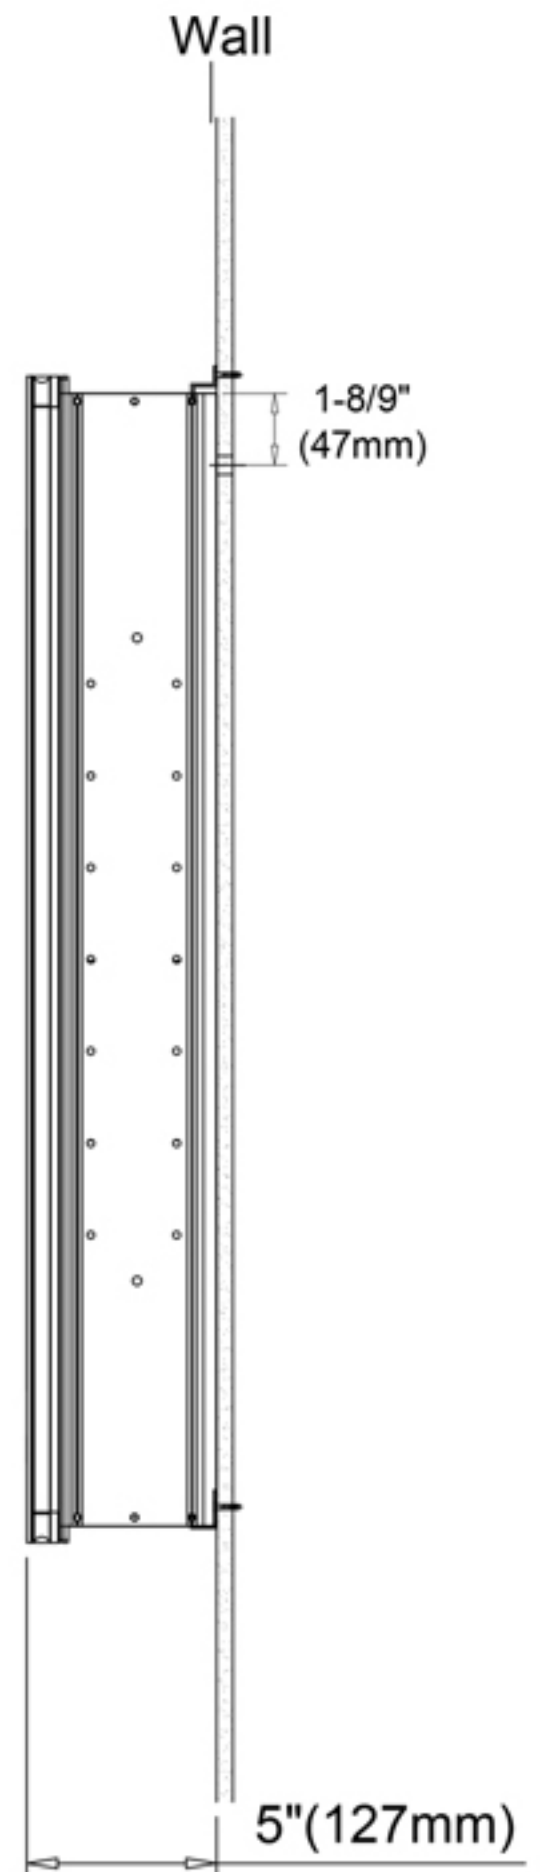

Glass Shelves: 8mm clear adjustable glass shelves are included for you to arrange them according to your needs.

Mirror: Quality polished edge 5mm silver mirrored glass is used for the best front-surface reflexivity in the visible spectrum.

Interior: Double Sided Mirrored Doors and Back Wall.

Installation: Recessed or Surface Mount.

Codes/Standards Applicable

Electric Option Models are ETL certified to:

UL 962

CSA Standard C22.2 No.68

Dimensions

Height: 32" (813 mm)

Width: 24" (608 mm)

Depth When surface mounted: 5" (127 mm)

Depth When recessed: 1" (25mm)

24"W x 32"H x 5"D Right Hinge

Installation Options

- Recessed Mount - Rough Opening - 31-1/2" H x 23-1/2" W x 4" D
(787mm H x 597mm W x 102mm D)
- Surface Mount - Surface Mount Kit is included

Circuit Diagram

Recessed Mount

Surface Mount

Cabinet Dimensions

Rough-in Dimensions

Back of Cabinet - Wire Access Location