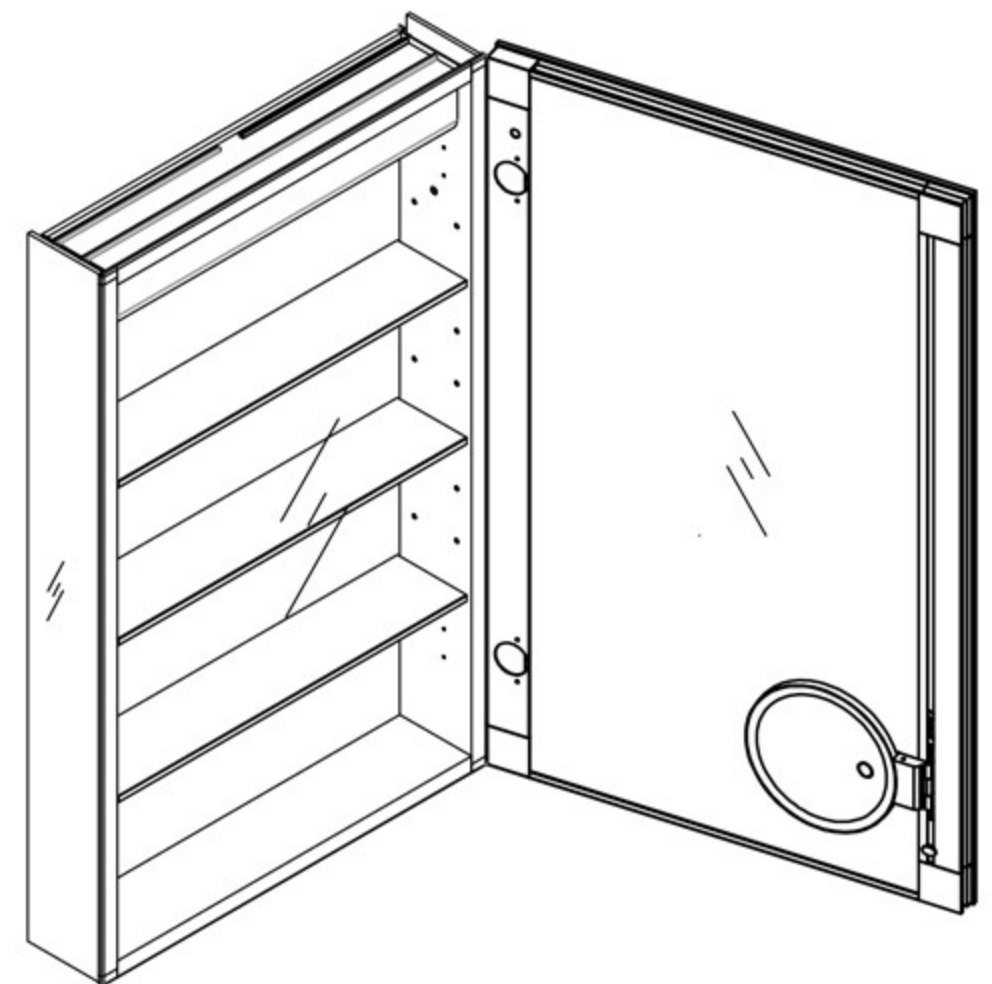

## Construction

**BLUM Soft Close Hinges:** Soft Close hinges allow for a smooth and secure 155-degree opening.

**Glass Shelves:** 8mm clear adjustable glass shelves are included for you to arrange them according to your needs.

**Mirror:** Quality polished edge 5mm silver mirrored glass is used for the best front-surface reflexivity in the visible spectrum.

**Interior:** Double Sided Mirrored Doors and Back Wall.

**Installation:** Recessed or Surface Mount.

## Dimensions

**Height:** 32" (813 mm)

**Width:** 20" (508 mm)

**Depth When surface mounted:** 5" (127 mm)

**Depth When recessed:** 1" (25mm)

20"W x 32"H x 5"D Right Hinge