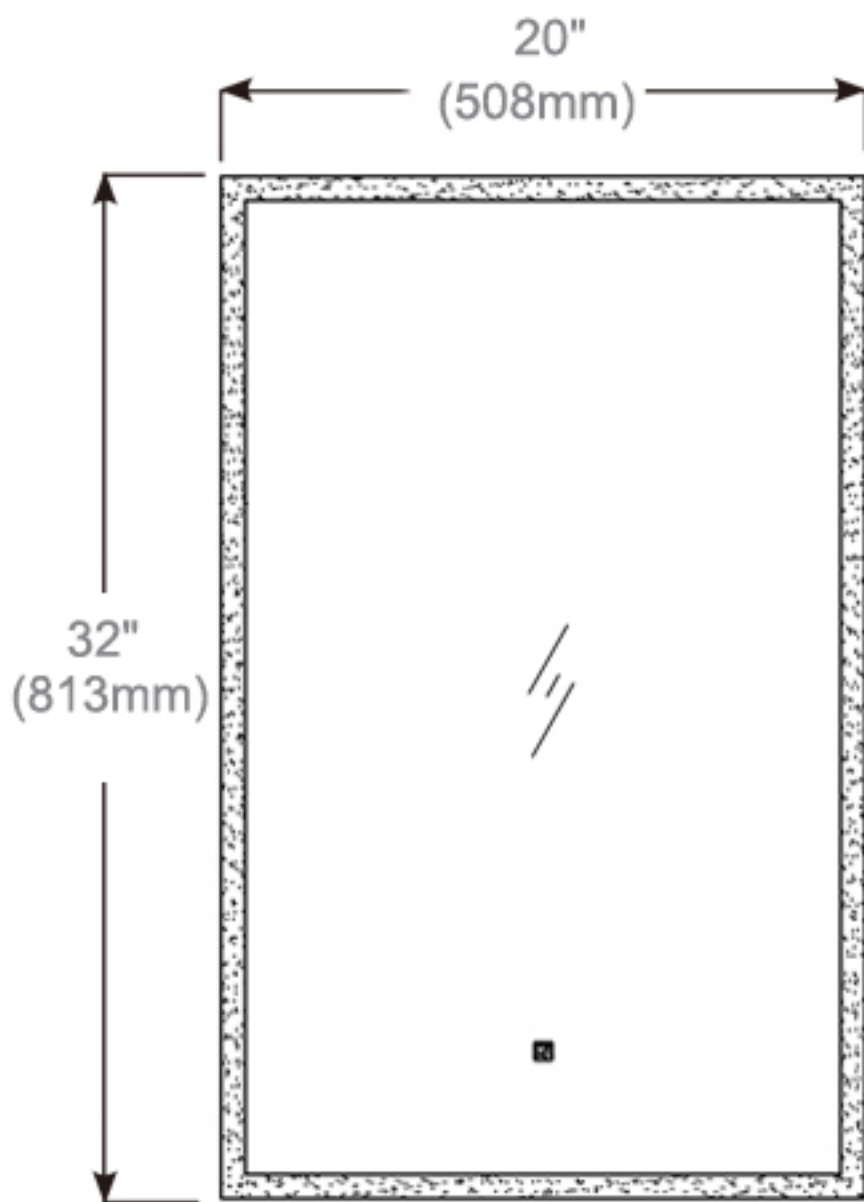

## Dimensions

**Height:** 32" (813 mm)

**Width:** 20" (508 mm)

**Depth When surface mounted:** 5" (127 mm)

**Depth When recessed:** 1" (25mm)

20"W x 32"H x 5"D Right Hinge

## Installation Options

- Recessed Mount - Rough Opening - 31-1/3" H x 19-1/2" W x 4" D (795mm H x 495mm W x 102mm D)
- Surface Mount - Surface Mount Kit is included

Circuit Diagram

Recessed Mount

Surface Mount

Cabinet Dimensions

Rough-in Dimensions

Back of Cabinet - Wire Access Location