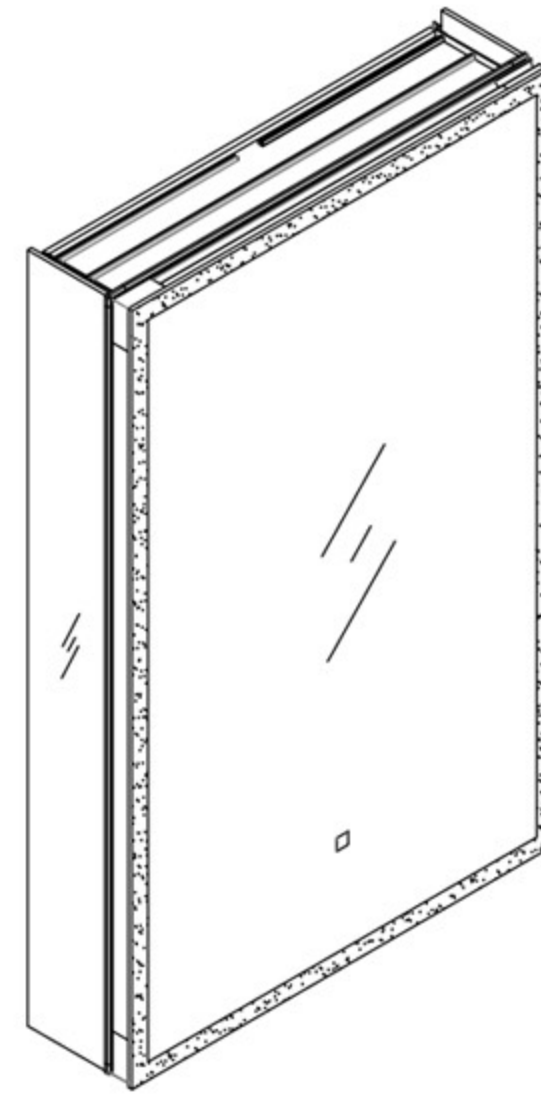

Features

Defogger: have your mirror fog free with a touch of a button. Dedicated defogger button is located along the frame on the inside of the cabinet.

3X LED Lighted Magnifying Mirror: A built-in, removable, LED-lighted magnifying mirror on the inside of the door, is vertically adjustable flip-out flat to accommodate users of varying heights.

Dimmer: Dim the light of your choice by holding down the on button.

Digital Clock: modern and convenient feature.

Electrical Outlets: Dual electrical outlets with USB are located inside the cabinet.

Light Control: Cycle through the color temperature light with a tap of a dedicated button, 3 Color temperature lights. Warm, Cool, and Neutral.

Inside Lighting: the light sensor switches the interior light automatically.

Kelvin	6500
CRI	80+
Lumens*†	810
R9 Value*	50+
Watts (AC)	60
Lumens per Watt	90

Construction

BLUM Soft Close Hinges: Soft Close hinges allow for a smooth and secure 155-degree opening.

Glass Shelves: 8mm clear adjustable glass shelves are included for you to arrange them according to your needs.

Mirror: Quality polished edge 5mm silver mirrored glass is used for the best front-surface reflexivity in the visible spectrum.

Interior: Double Sided Mirrored Doors and Back Wall.

Installation: Recessed or Surface Mount.