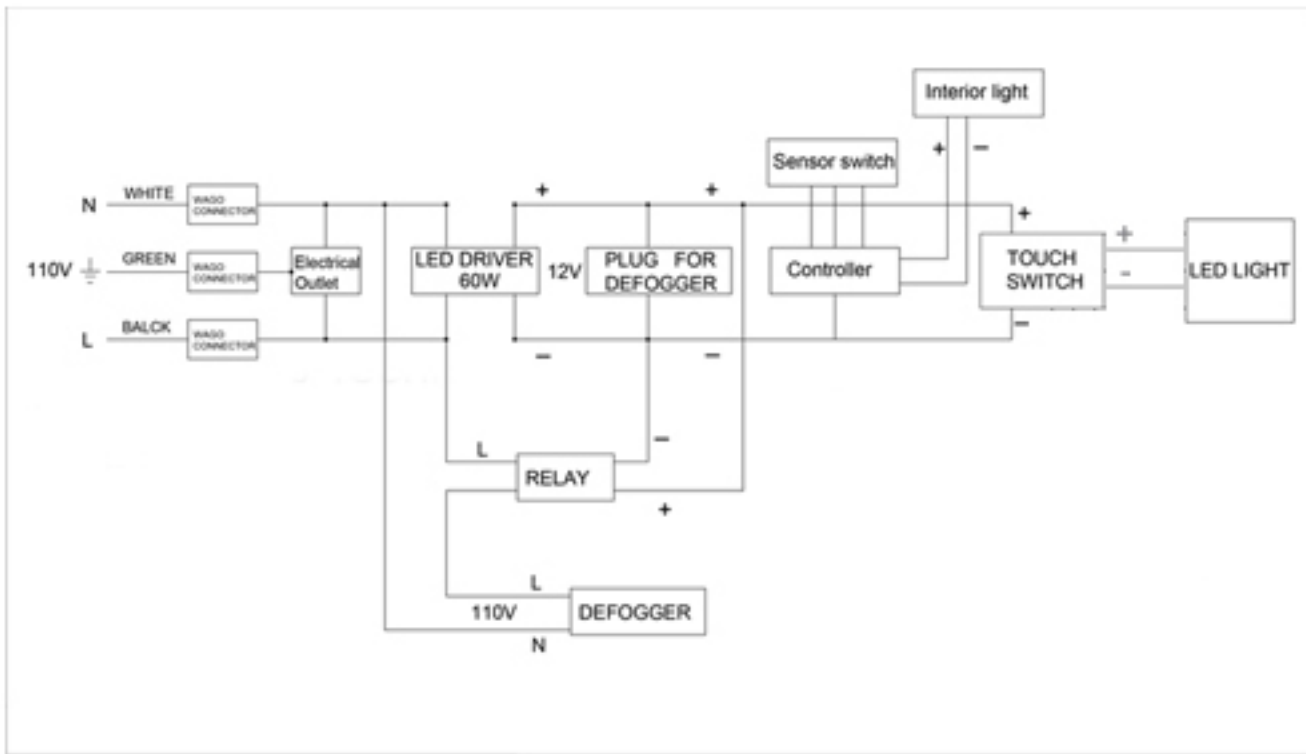

Installation Options

- Recessed Mount - Rough Opening - 31-1/3" H x 19-1/2" W x 4" D (795mm H x 495mm W x 102mm D)
- Surface Mount - Surface Mount Kit is included

Electrical System

- 60 Watts LED Driver
- INPUT : 120VAC 60HZ 1.2A
- OUTPUT : 12VAC 5.0A
- Field wire location as shown in drawing
- 1/2" conduit (Ø 7/8" actual) electrical knockout location shown below
- Included field wire cable clamp
- Circuit Diagram

Circuit Diagram