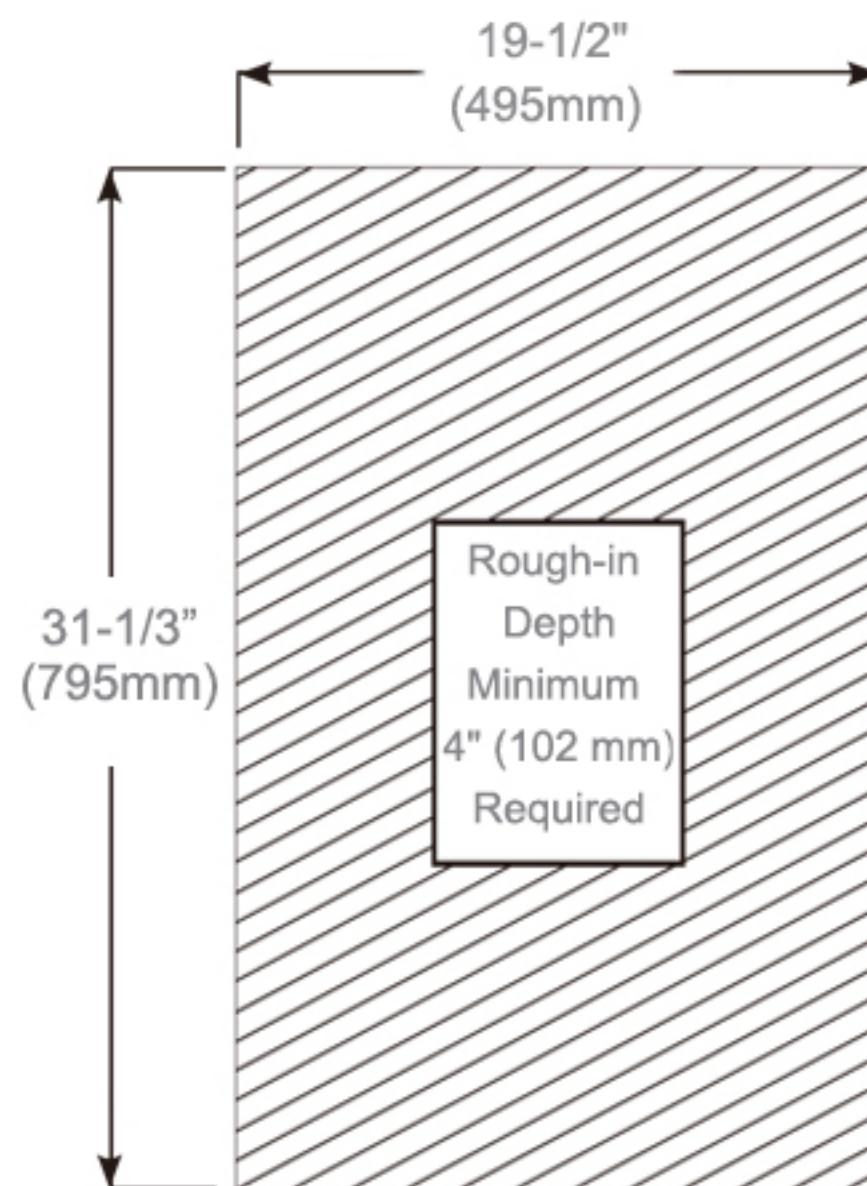

**Mirror:** Quality polished edge 5mm silver mirrored glass is used for the best front-surface reflexivity in the visible spectrum.

**Interior:** Double Sided Mirrored Doors and Back Wall.

**Installation:** Recessed or Surface Mount.

## Dimensions

**Height:** 32" (813 mm)

**Width:** 20" (508 mm)

**Depth When surface mounted:** 5" (127 mm)

**Depth When recessed:** 1" (25mm)

20"W x 32"H x 5"D Right Hinge

## Installation Options

- Recessed Mount - Rough Opening - 31-1/3" H x 19-1/2" W x 4" D (795mm H x 495mm W x 102mm D)
- Surface Mount - Surface Mount Kit is included

Circuit Diagram

Recessed Mount

Surface Mount

Cabinet Dimensions

Rough-in Dimensions

Back of Cabinet - Wire Access Location