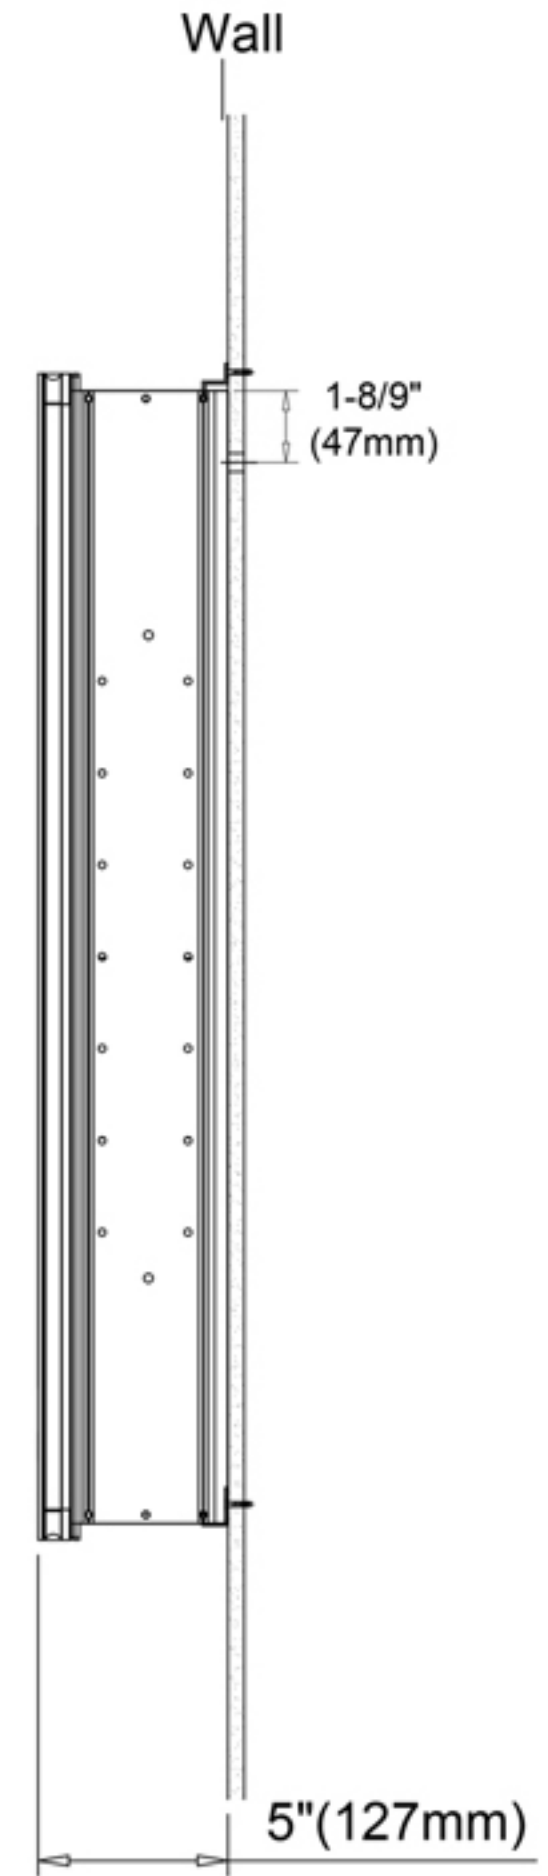

**Mirror:** Quality polished edge 5mm silver mirrored glass is used for the best front-surface reflexivity in the visible spectrum.

**Interior:** Double Sided Mirrored Doors and Back Wall.

**Installation:** Recessed or Surface Mount.

## Dimensions

**Height:** 32" (813 mm)

**Width:** 20" (508 mm)

**Depth When surface mounted:** 5" (127 mm)

**Depth When recessed:** 1" (25mm)

20"W x 32"H x 5"D Right Hinge

## Installation Options

- Recessed Mount - Rough Opening - 31-1/3" H x 19-1/2" W x 4" D (795mm H x 495mm W x 102mm D)
- Surface Mount - Surface Mount Kit is included

Circuit Diagram

Recessed Mount

Surface Mount

Cabinet Dimensions

Rough-in Dimensions

Back of Cabinet - Wire Access Location