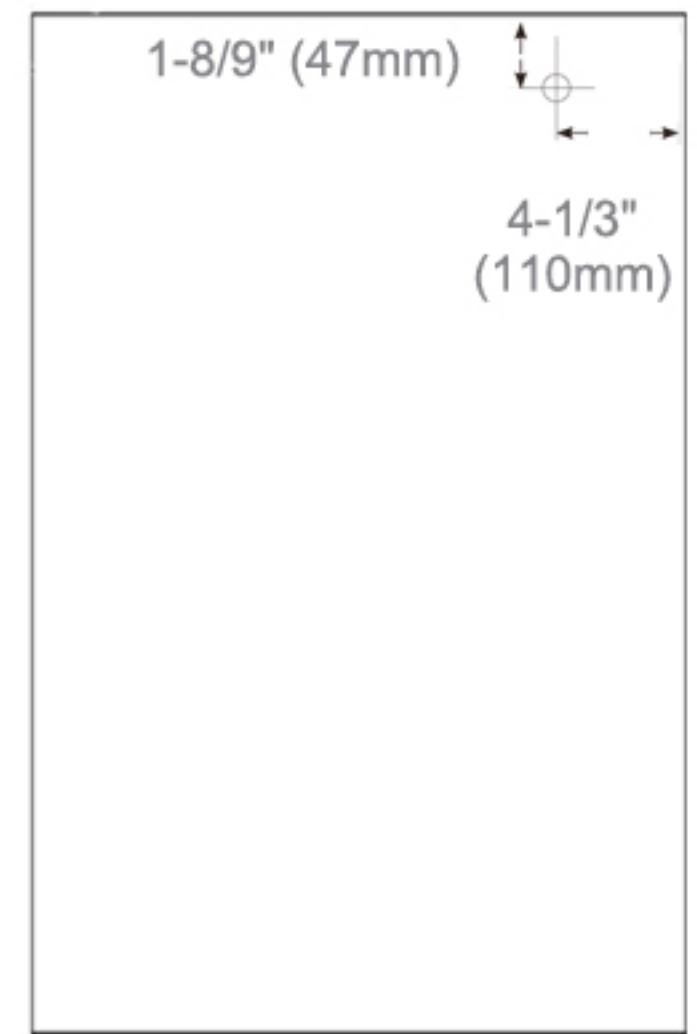

## Dimensions

**Height:** 32" (813 mm)

**Width:** 20" (508 mm)

**Depth When surface mounted:** 5" (127 mm)

**Depth When recessed:** 1" (25mm)

20"W x 32"H x 5"D Right Hinge

## Installation Options

- Recessed Mount - Rough Opening - 31-1/3" H x 19-1/2" W x 4" D (795mm H x 495mm W x 102mm D)
- Surface Mount - Surface Mount Kit is included

Circuit Diagram

Recessed Mount

Surface Mount

Cabinet Dimensions

Rough-in Dimensions

Back of Cabinet - Wire Access Location