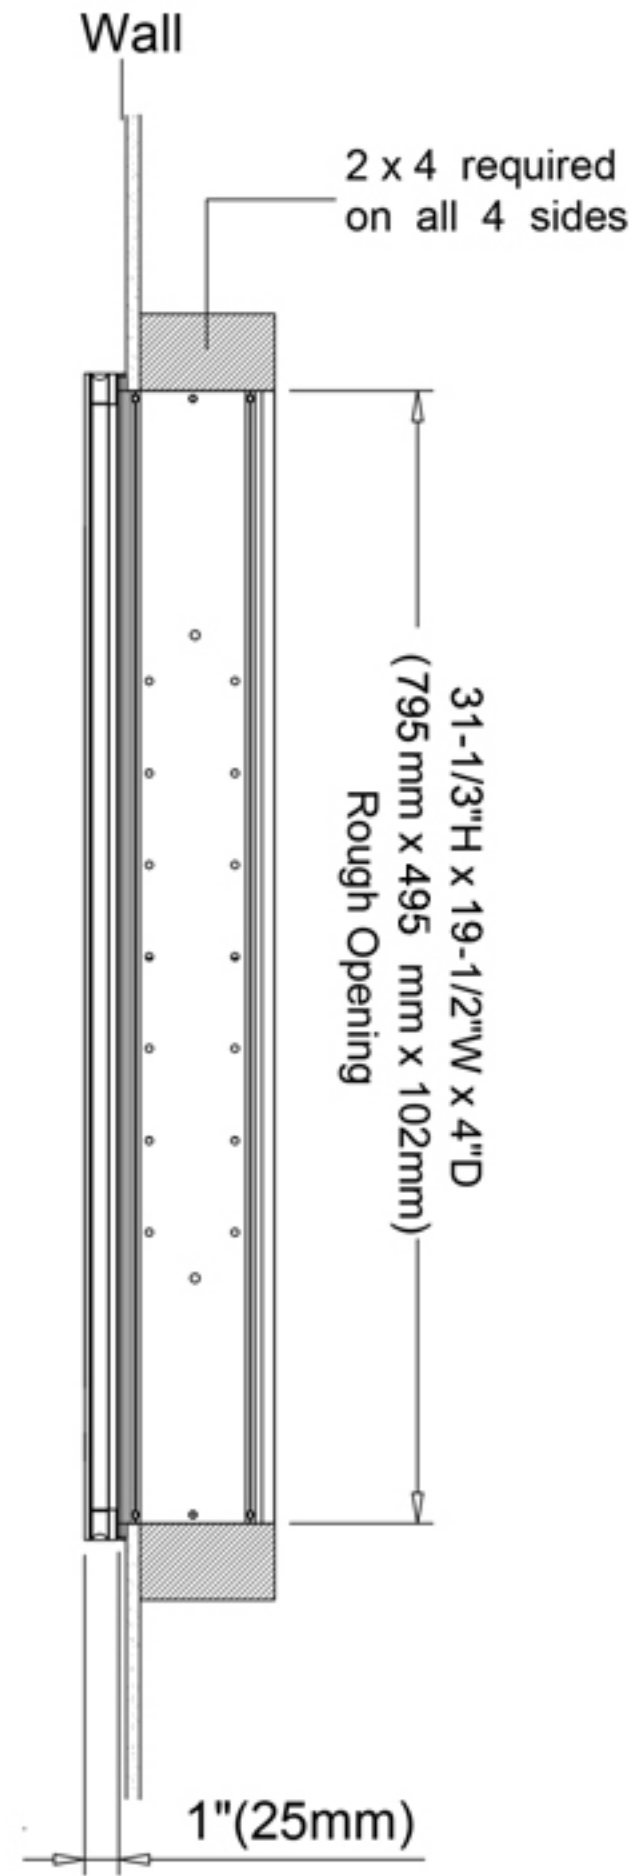

**Mirror:** Quality polished edge 5mm silver mirrored glass is used for the best front-surface reflexivity in the visible spectrum.

**Interior:** Double Sided Mirrored Doors and Back Wall.

**Installation:** Recessed or Surface Mount.

## Dimensions

**Height:** 32" (813 mm)

**Width:** 20" (508 mm)

**Depth When surface mounted:** 5" (127 mm)

**Depth When recessed:** 1" (25mm)

20"W x 32"H x 5"D Right Hinge

## Installation Options

- Recessed Mount - Rough Opening - 31-1/3" H x 19-1/2" W x 4" D (795mm H x 495mm W x 102mm D)
- Surface Mount - Surface Mount Kit is included

Circuit Diagram

Recessed Mount

Surface Mount

Cabinet Dimensions

Rough-in Dimensions

Back of Cabinet - Wire Access Location