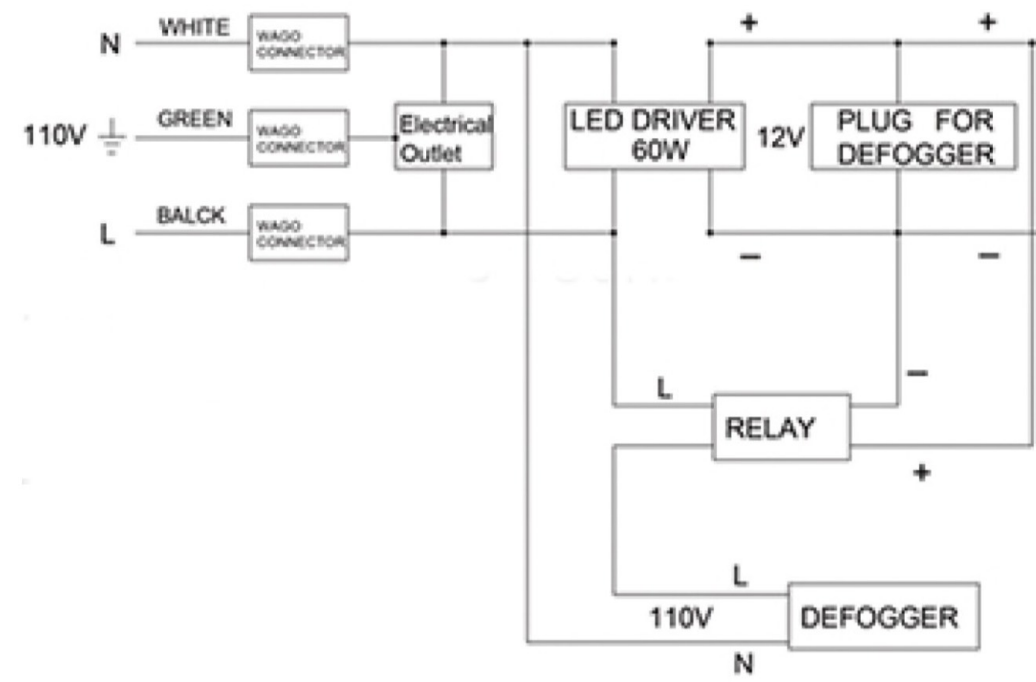

Depth When recessed: 1" (25mm)

15"W x 70"H x 5"D Right Hinge

Installation Options

Recessed Mount: *Rough Opening*

14-1/2" W x 69-1/2" H x 4" D

Surface Mount: *Surface Mount Kit is included*

Electrical System

- INPUT : 110VAC
- OUTPUT : 110VAC
- Field wire location as shown in drawing
- 1/2" conduit (Ø 7/8" actual) electrical knockout location shown below
- Included field wire cable clamp
- Circuit Diagram