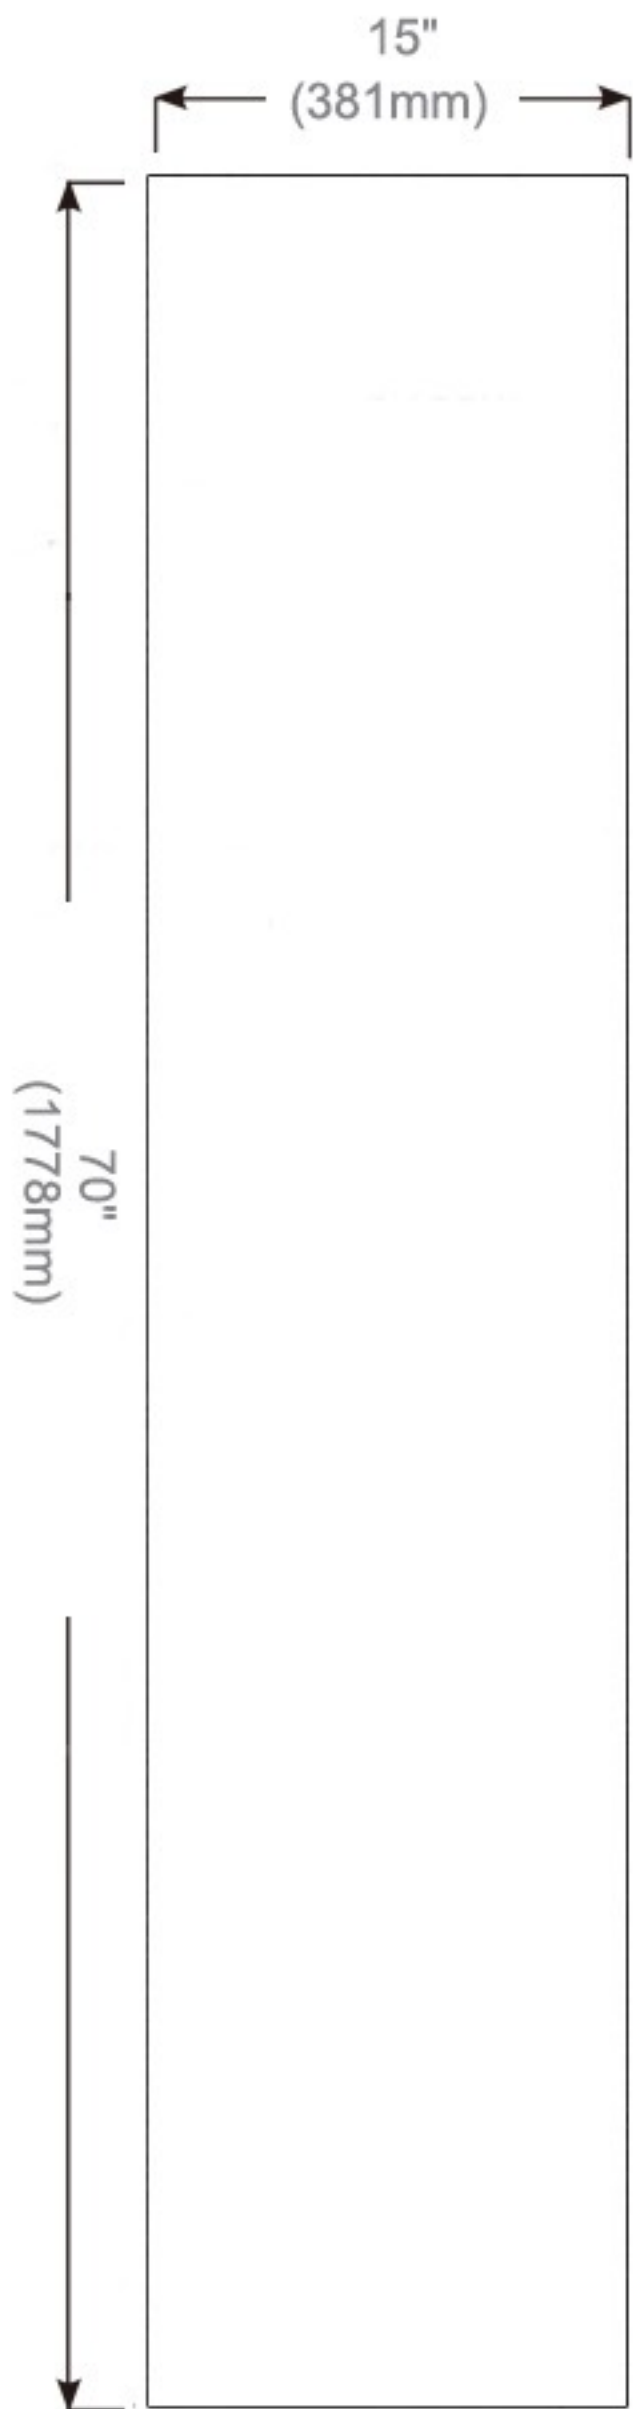

Cabinet Dimensions