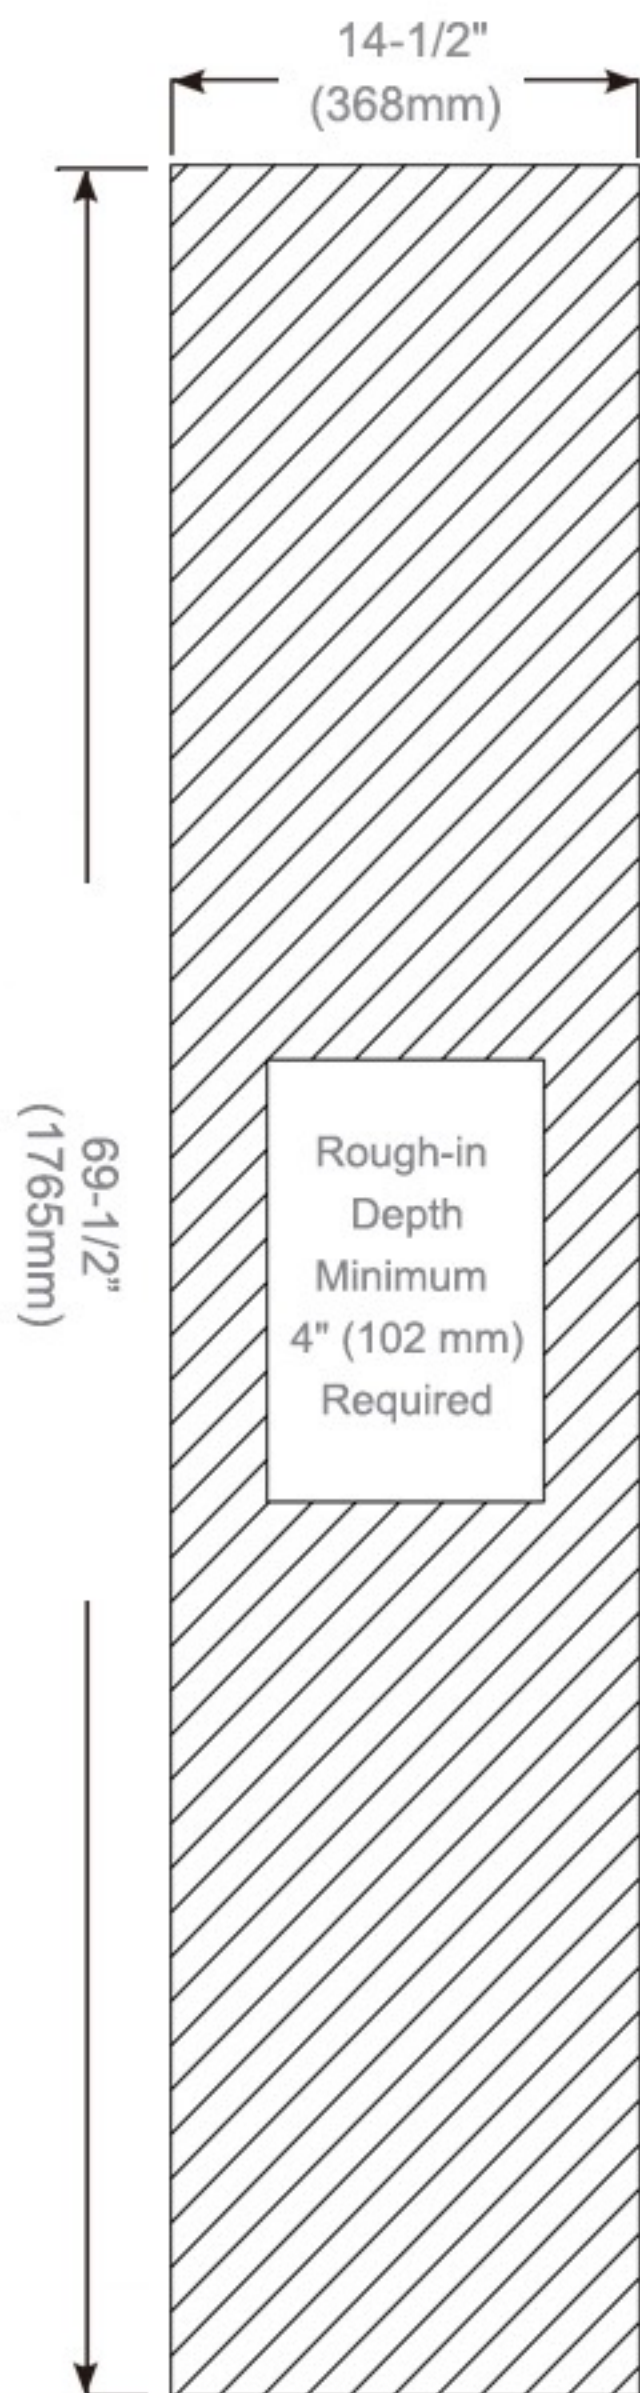

Rough-in Dimensions