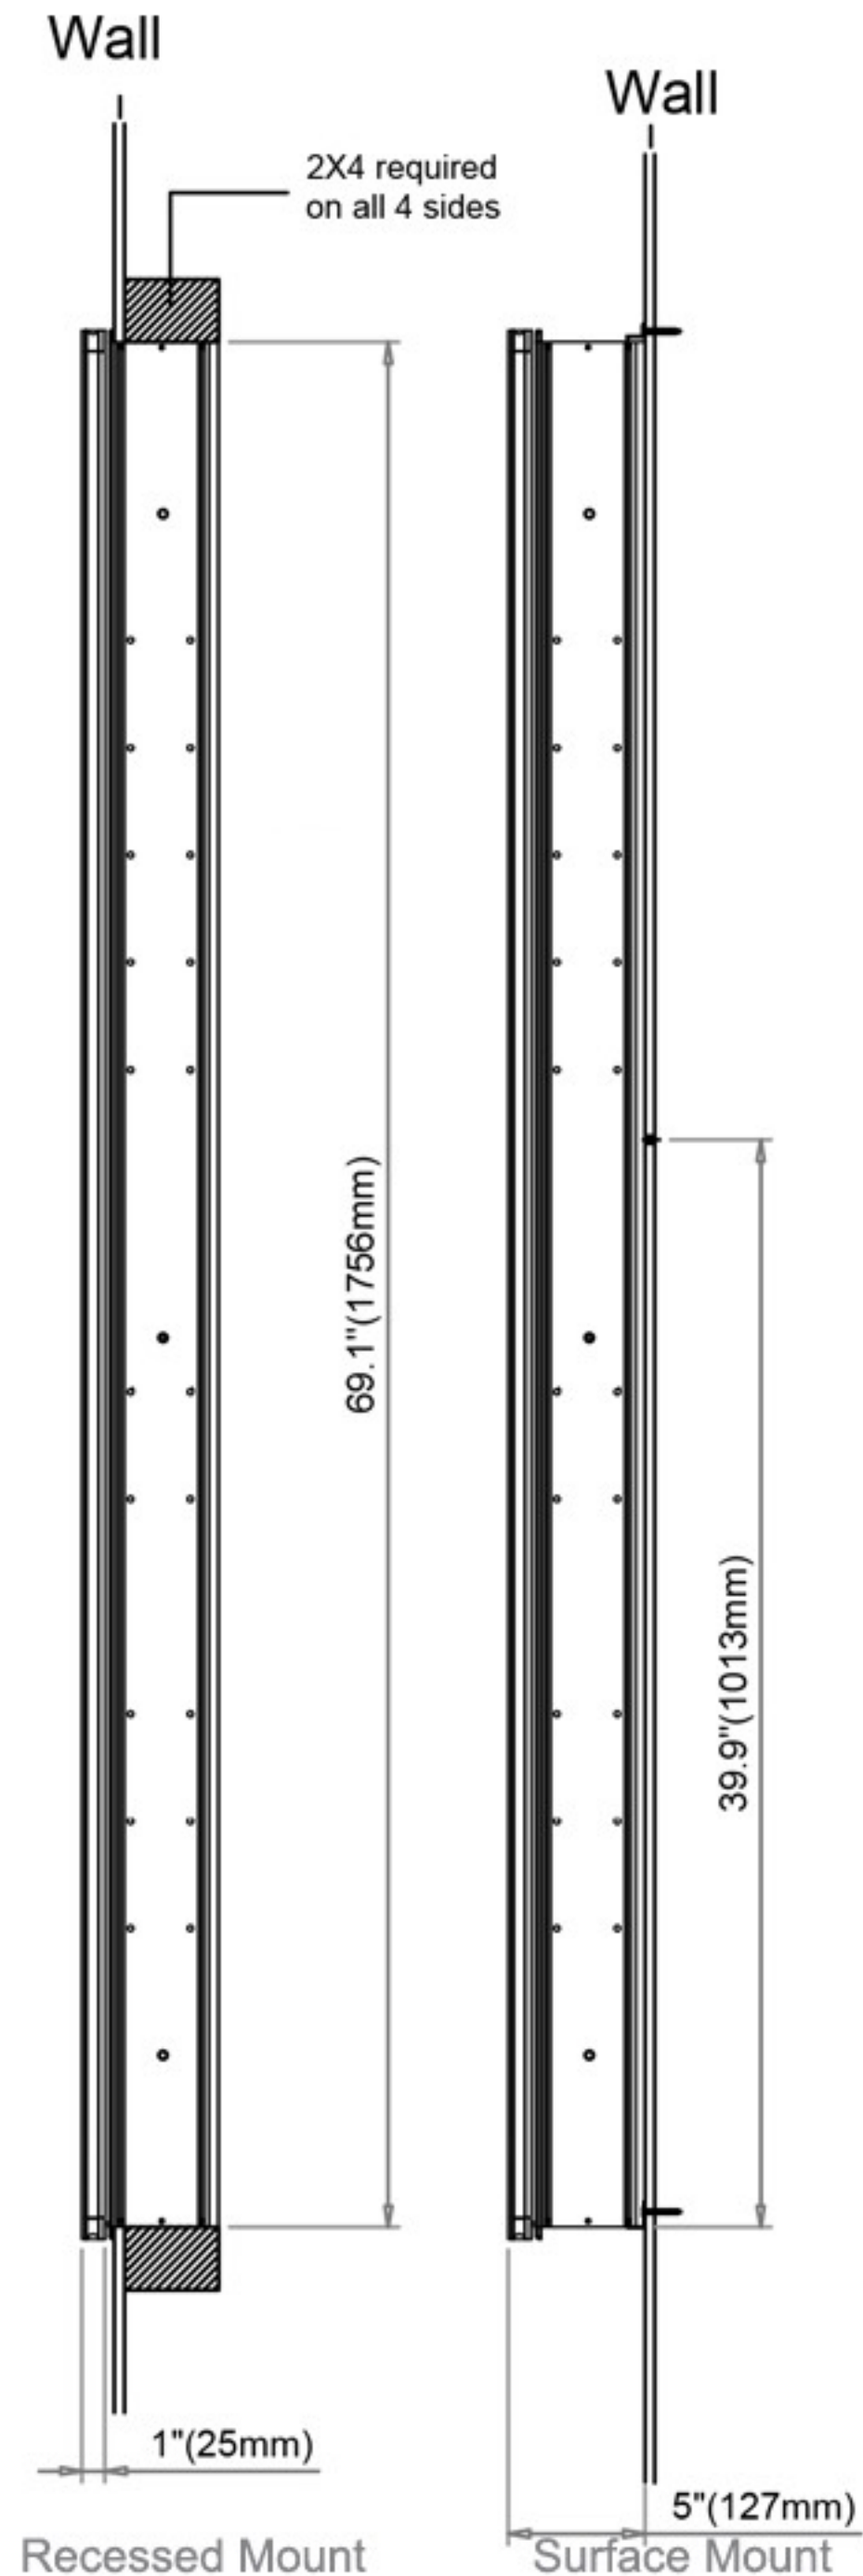

Codes / Standards Applicable

Electric Option Models are ETL certified to:

UL 962

CSA Standard C22.2 No.68

Dimensions

Height: 70" (1778 mm)

Width: 15" (381 mm)

Depth When surface mounted: 5" (127 mm)

Depth When recessed: 1" (25mm)

15"W x 70"H x 5"D Right Hinge

Installation Options

Recessed Mount: *Rough Opening*

14-1/2" W x 69-1/2" H x 4" D

Surface Mount: *Surface Mount Kit is included*

Electrical System

- INPUT : 110VAC
- OUTPUT : 110VAC
- Field wire location as shown in drawing
- 1/2" conduit (Ø 7/8" actual) electrical knockout location shown below
- Included field wire cable clamp
- Circuit Diagram

Circuit Diagram

Cabinet Dimensions

Rough-in Dimensions

Back of Cabinet
- Wire Access Location

Recessed Mount

Surface Mount