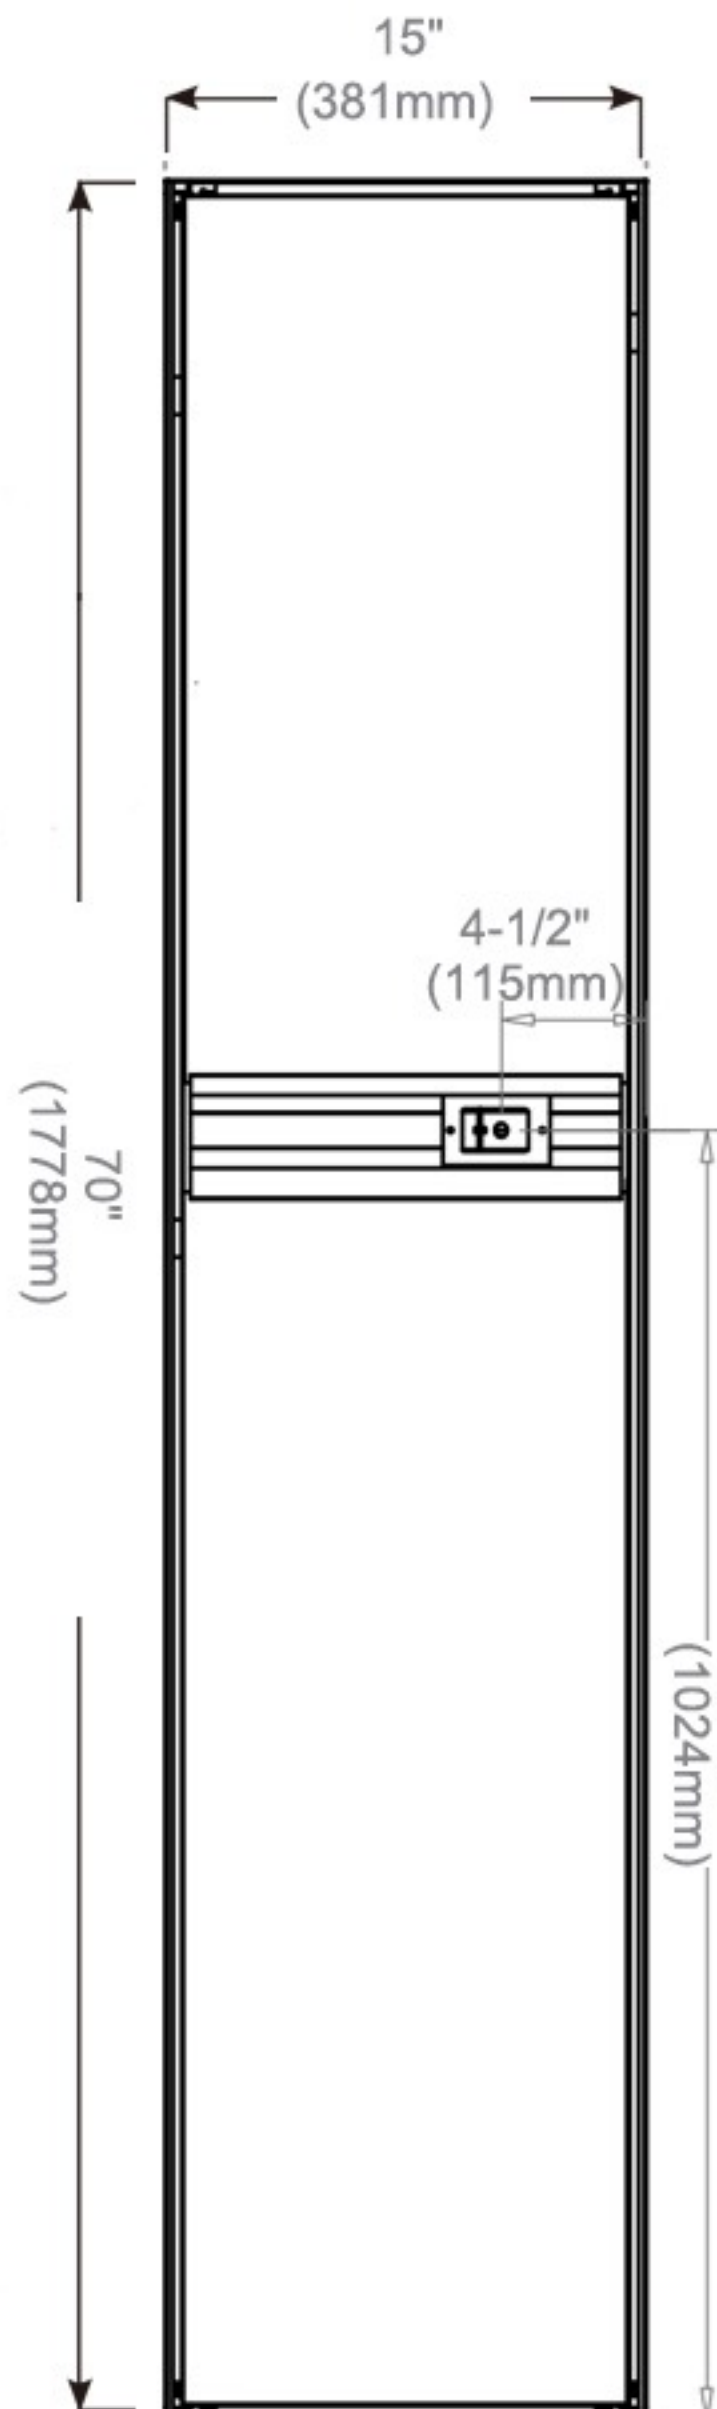

Codes / Standards Applicable

Electric Option Models are ETL certified to:

UL 962

CSA Standard C22.2 No.68

Dimensions

Height: 70" (1778 mm)

Width: 15" (381 mm)

Depth When surface mounted: 5" (127 mm)

Depth When recessed: 1" (25mm)

15"W x 70"H x 5"D Right Hinge

Installation Options

Recessed Mount: *Rough Opening*

14-1/2" W x 69-1/2" H x 4" D

Surface Mount: *Surface Mount Kit is included*

Electrical System

- INPUT : 110VAC
- OUTPUT : 110VAC
- Field wire location as shown in drawing
- 1/2" conduit (Ø 7/8" actual) electrical knockout location shown below
- Included field wire cable clamp
- Circuit Diagram

Circuit Diagram

Cabinet Dimensions

Rough-in Dimensions

Back of Cabinet
- Wire Access Location

Recessed Mount

Surface Mount