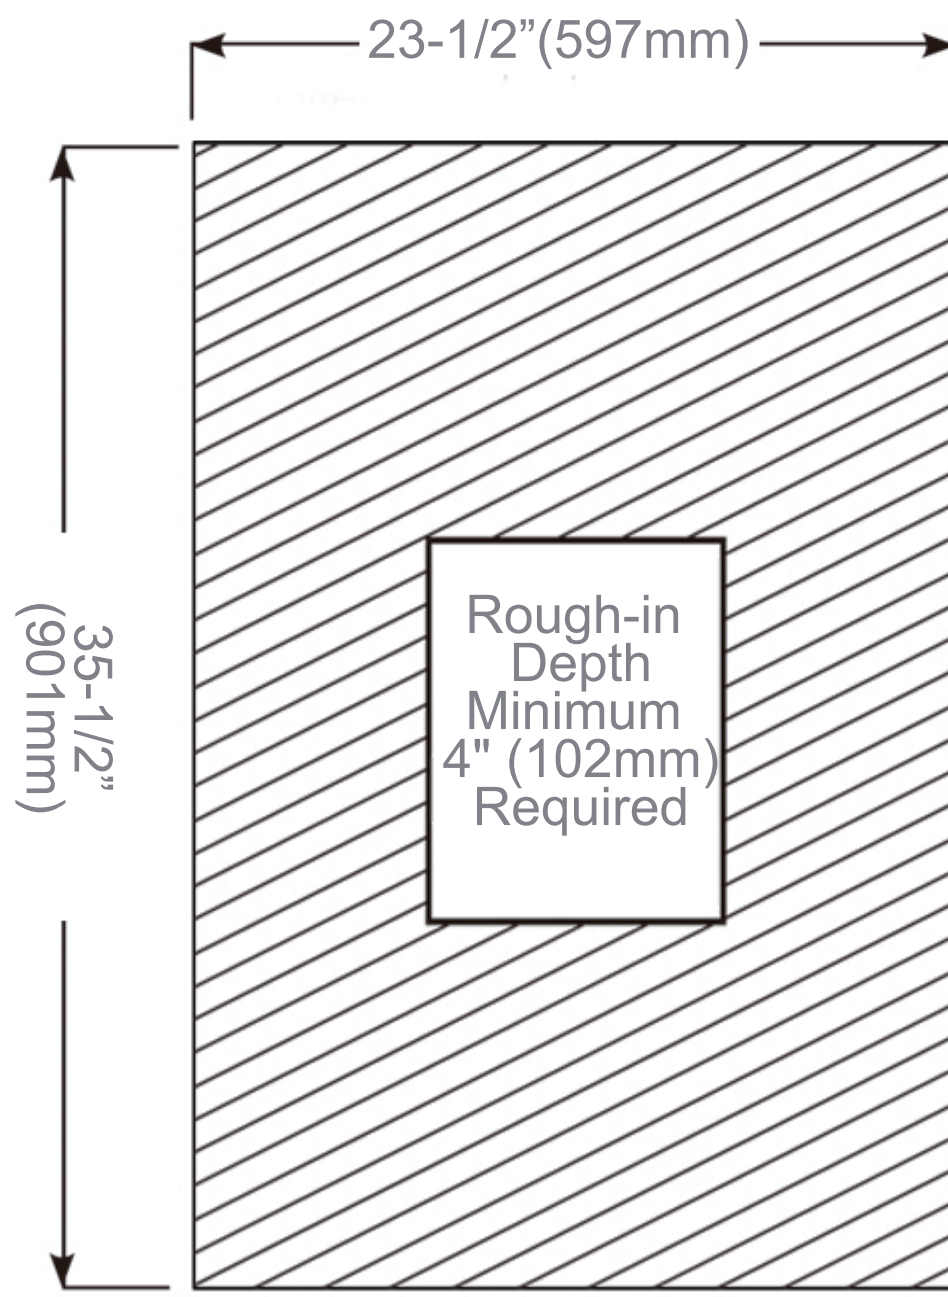

Mirror: Quality polished edge 5mm silver mirrored glass is used for the best front-surface reflexivity in the visible spectrum.

Interior: Double Sided Mirrored Doors and Back Wall.

Installation: Recessed or Surface Mount.

Codes / Standards Applicable

Electric Option Models are ETL certified to:

UL 962

CSA Standard C22.2 No.68

Dimensions

Height: 36" (913 mm)

Width: 24" (608 mm)

Depth When surface mounted: 5" (127 mm)

Depth When recessed: 1" (25mm)

24"W x 36"H x 5"D Right Hinge

Installation Options

Recessed Mount: Rough Opening

23-1/2" W x 35-1/2" H x 4" D

Surface Mount: Surface Mount Kit is included

Electrical System

- INPUT : 110VAC
- OUTPUT : 110VAC
- Field wire location as shown in drawing
- 1/2" conduit (Ø 7/8" actual) electrical knockout location shown below
- Included field wire cable clamp
- Circuit Diagram

Circuit Diagram

Surface Mount

Recessed Mount

Cabinet Dimensions

Rough-in Dimensions

Back of Cabinet - Wire Access Location