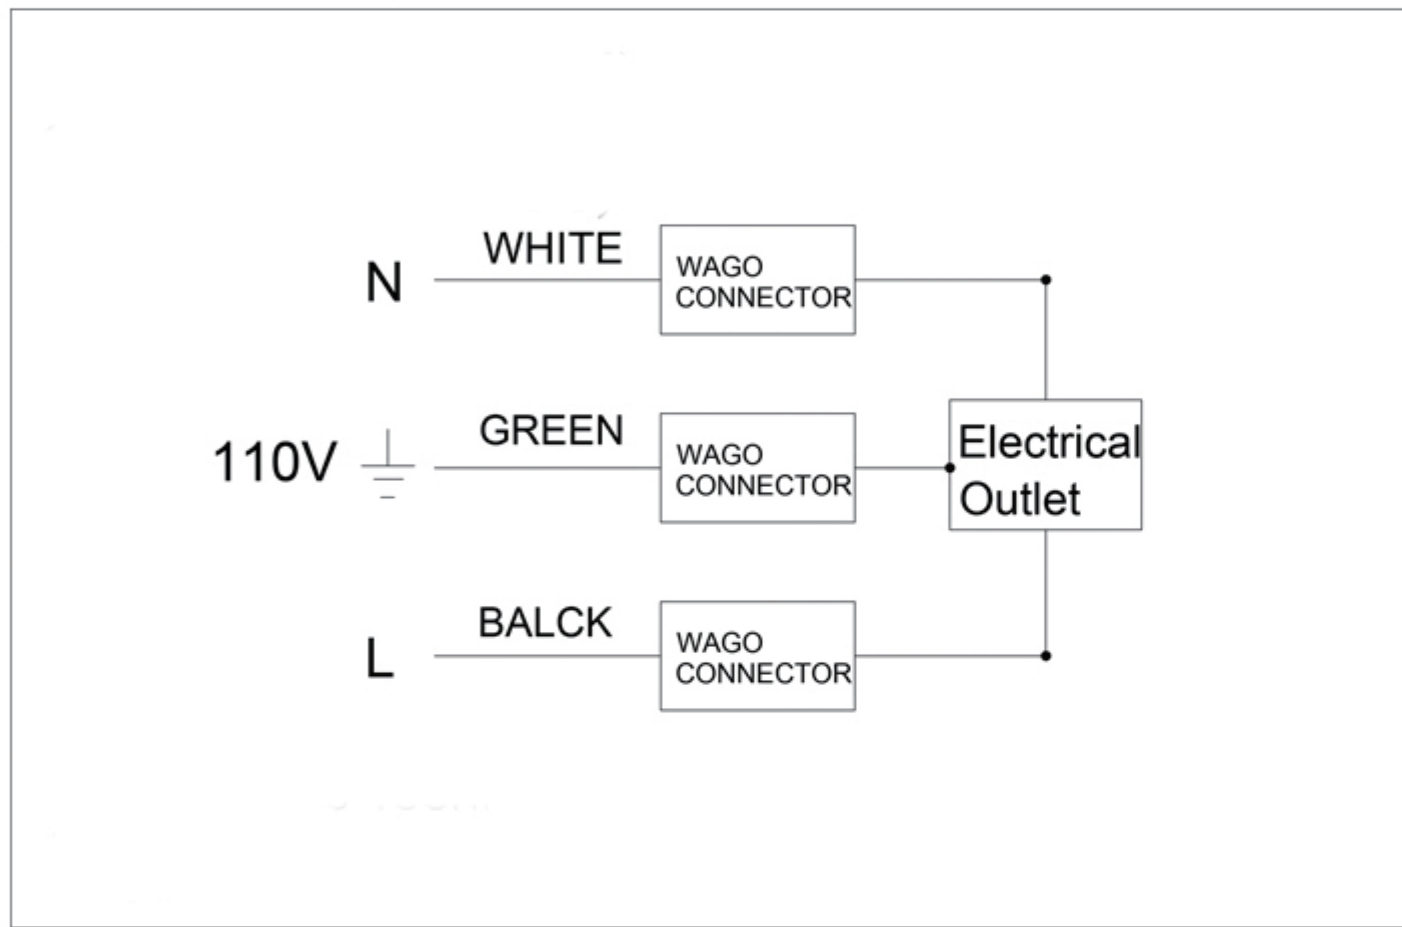

Depth When recessed: 1" (25mm)

24"W x 36"H x 5"D Right Hinge

Installation Options

Recessed Mount: Rough Opening

23-1/2" W x 35-1/2" H x 4" D

Surface Mount: Surface Mount Kit is included

Electrical System

- INPUT : 110VAC
- OUTPUT : 110VAC
- Field wire location as shown in drawing
- 1/2" conduit (Ø 7/8" actual) electrical knockout location shown below
- Included field wire cable clamp
- Circuit Diagram