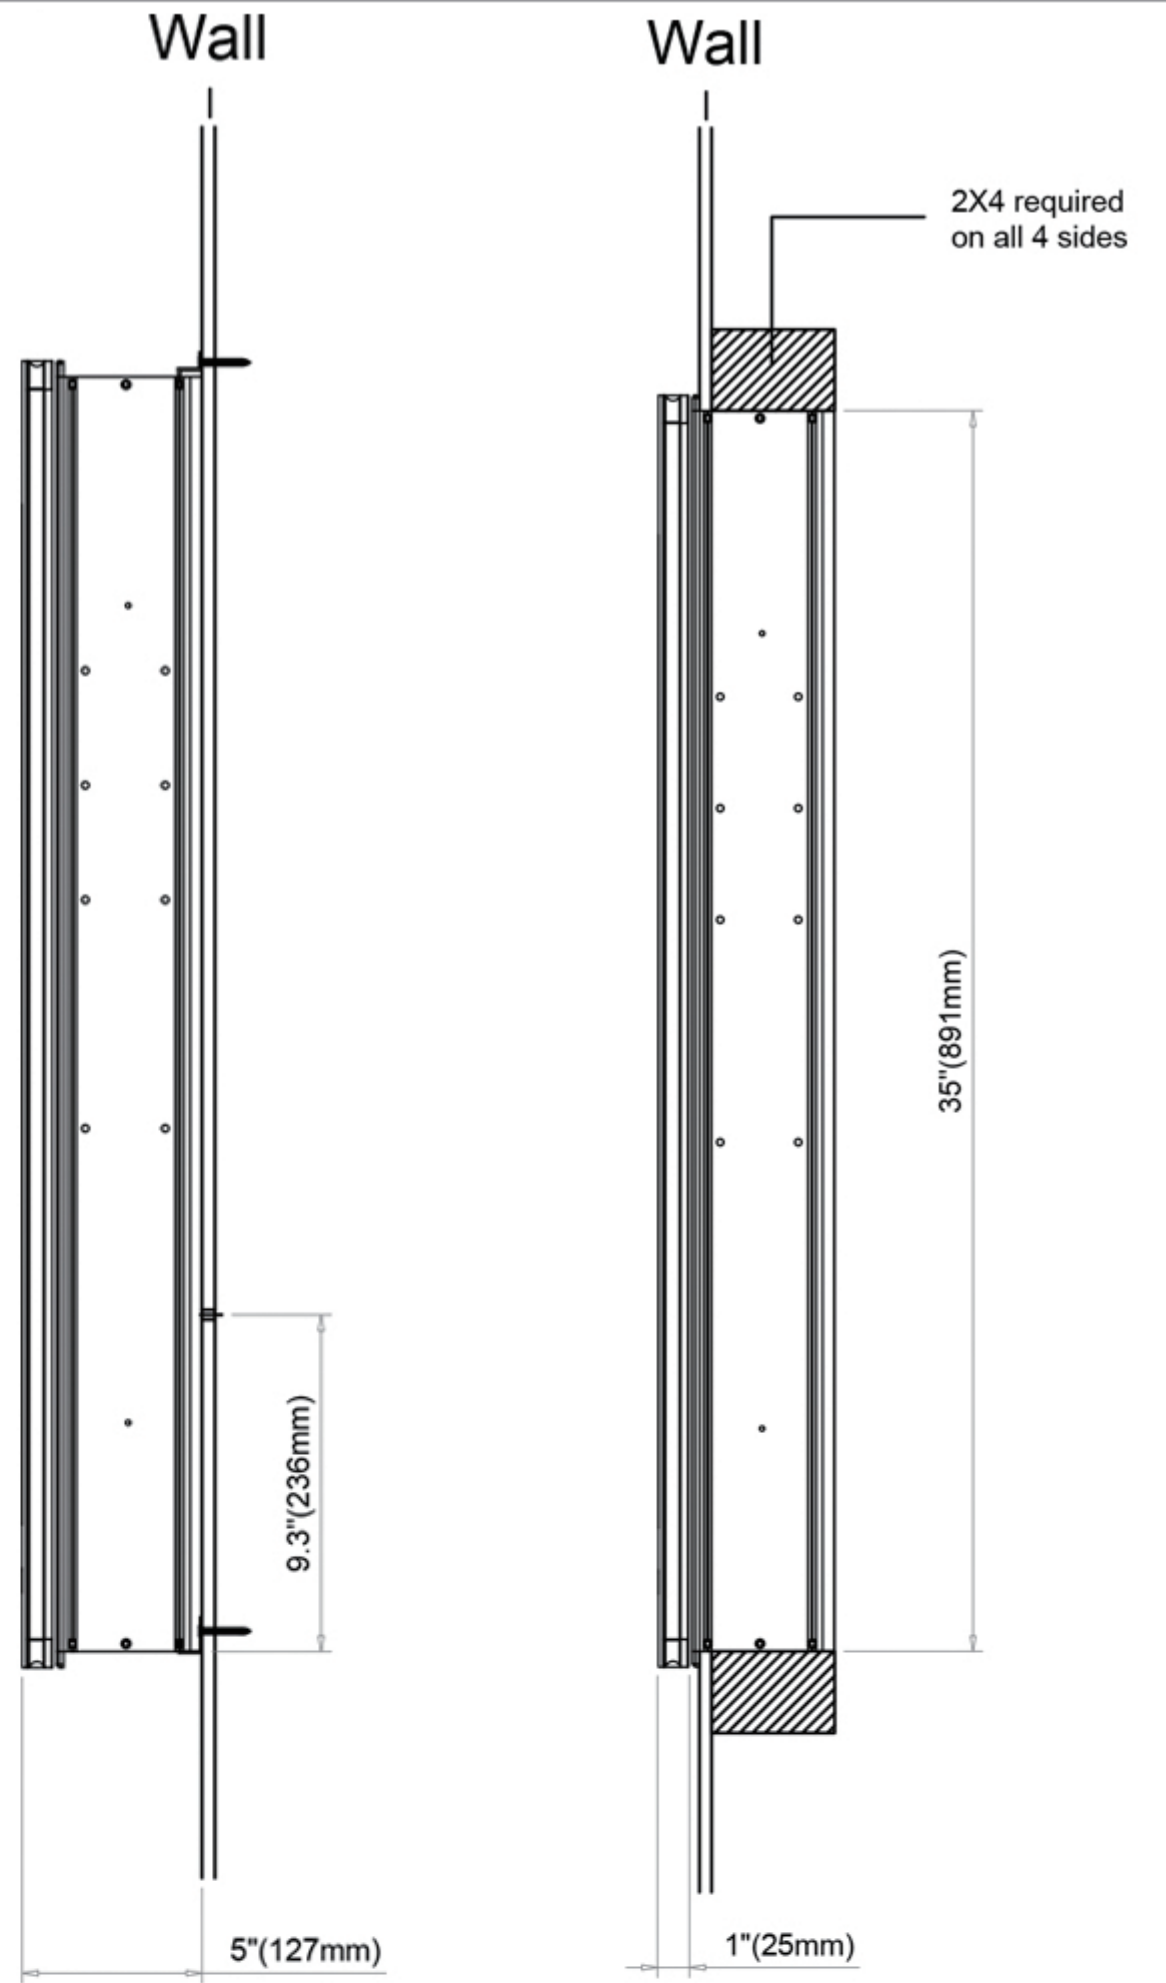

Mirror: Quality polished edge 5mm silver mirrored glass is used for the best front-surface reflexivity in the visible spectrum.

Interior: Double Sided Mirrored Doors and Back Wall.

Installation: Recessed or Surface Mount.

Codes / Standards Applicable

Electric Option Models are ETL certified to:

UL 962

CSA Standard C22.2 No.68

Dimensions

Height: 36" (913 mm)

Width: 24" (608 mm)

Depth When surface mounted: 5" (127 mm)

Depth When recessed: 1" (25mm)

24"W x 36"H x 5"D Right Hinge

Installation Options

Recessed Mount: Rough Opening

23-1/2" W x 35-1/2" H x 4" D

Surface Mount: Surface Mount Kit is included

Electrical System

- INPUT : 110VAC
- OUTPUT : 110VAC
- Field wire location as shown in drawing
- 1/2" conduit (Ø 7/8" actual) electrical knockout location shown below
- Included field wire cable clamp
- Circuit Diagram

Circuit Diagram

Surface Mount

Recessed Mount

Cabinet Dimensions

Rough-in Dimensions

Back of Cabinet - Wire Access Location