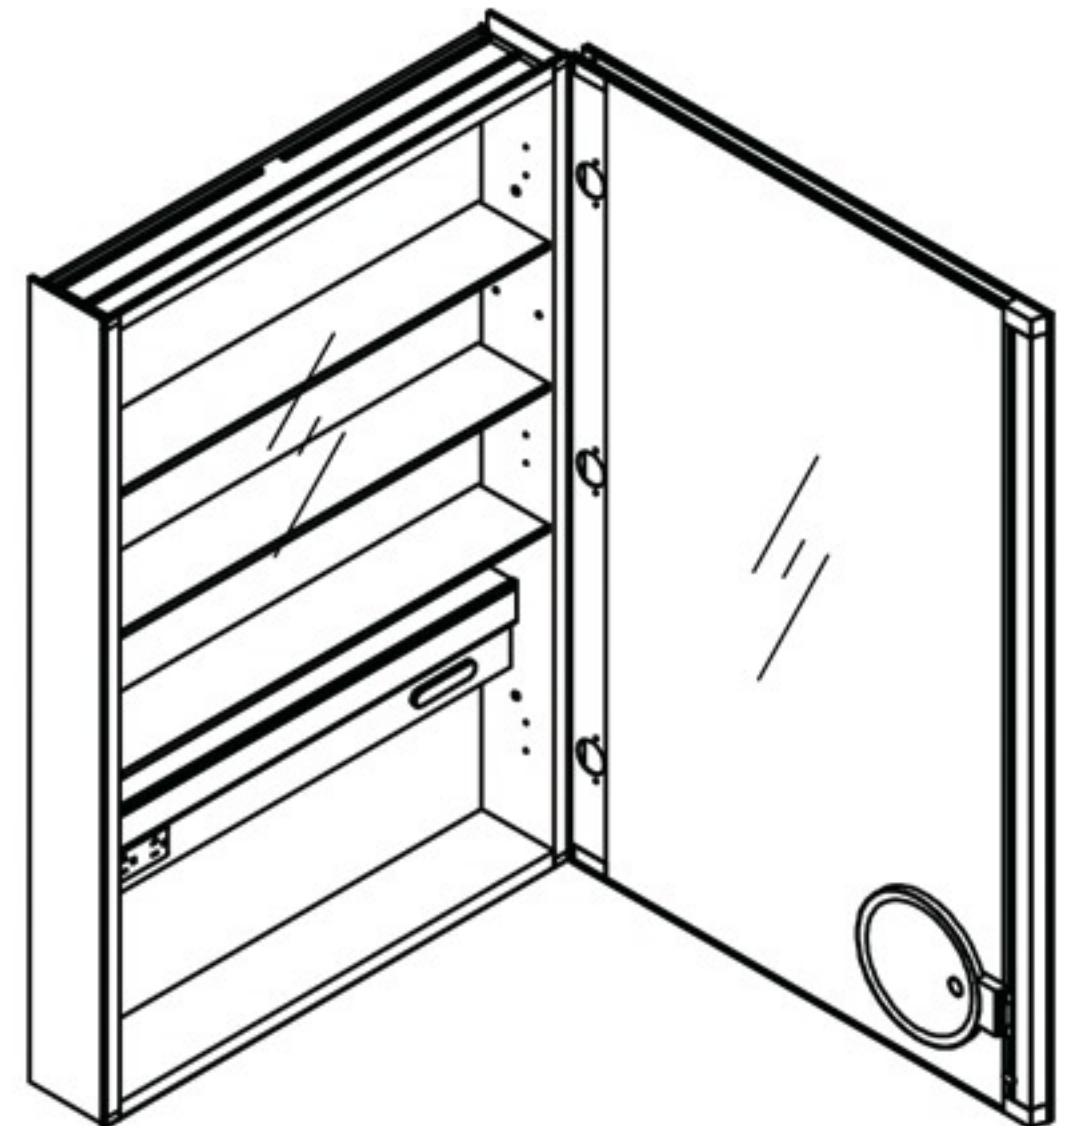

Features

Defogger: have your mirror fog free with a touch of a button. Dedicated defogger button is located along the frame on the inside of the cabinet.

3X LED Lighted Magnifying Mirror: A built-in, removable, LED-lighted magnifying mirror on the inside of the door, is vertically adjustable flip-out flat to accommodate users of varying heights.

Codes / Standards Applicable

Electric Option Models are ETL certified to:

UL 962

CSA Standard C22.2 No.68

Dimensions

Height: 36" (913 mm)

Width: 24" (608 mm)

Depth When surface mounted: 5" (127 mm)

Depth When recessed: 1" (25mm)

24"W x 36"H x 5"D Right Hinge

Installation Options

Recessed Mount: Rough Opening

23-1/2" W x 35-1/2" H x 4" D

Surface Mount: Surface Mount Kit is included

Electrical System

- INPUT : 110VAC
- OUTPUT : 110VAC
- Field wire location as shown in drawing
- 1/2" conduit (Ø 7/8" actual) electrical knockout location shown below
- Included field wire cable clamp
- Circuit Diagram

Circuit Diagram

Surface Mount

Recessed Mount

Cabinet Dimensions

Rough-in Dimensions

Back of Cabinet - Wire Access Location