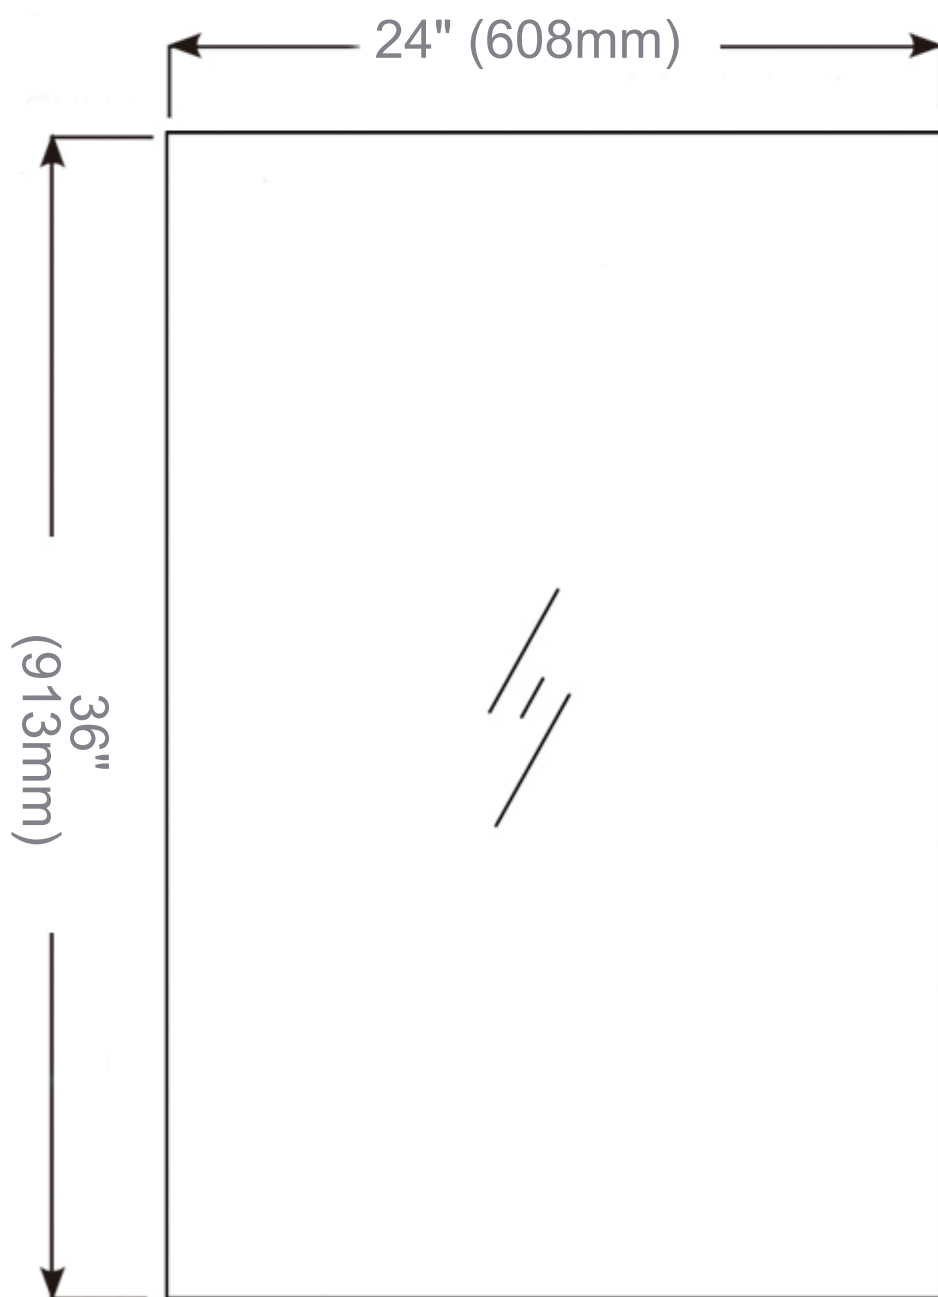

Cabinet Dimensions