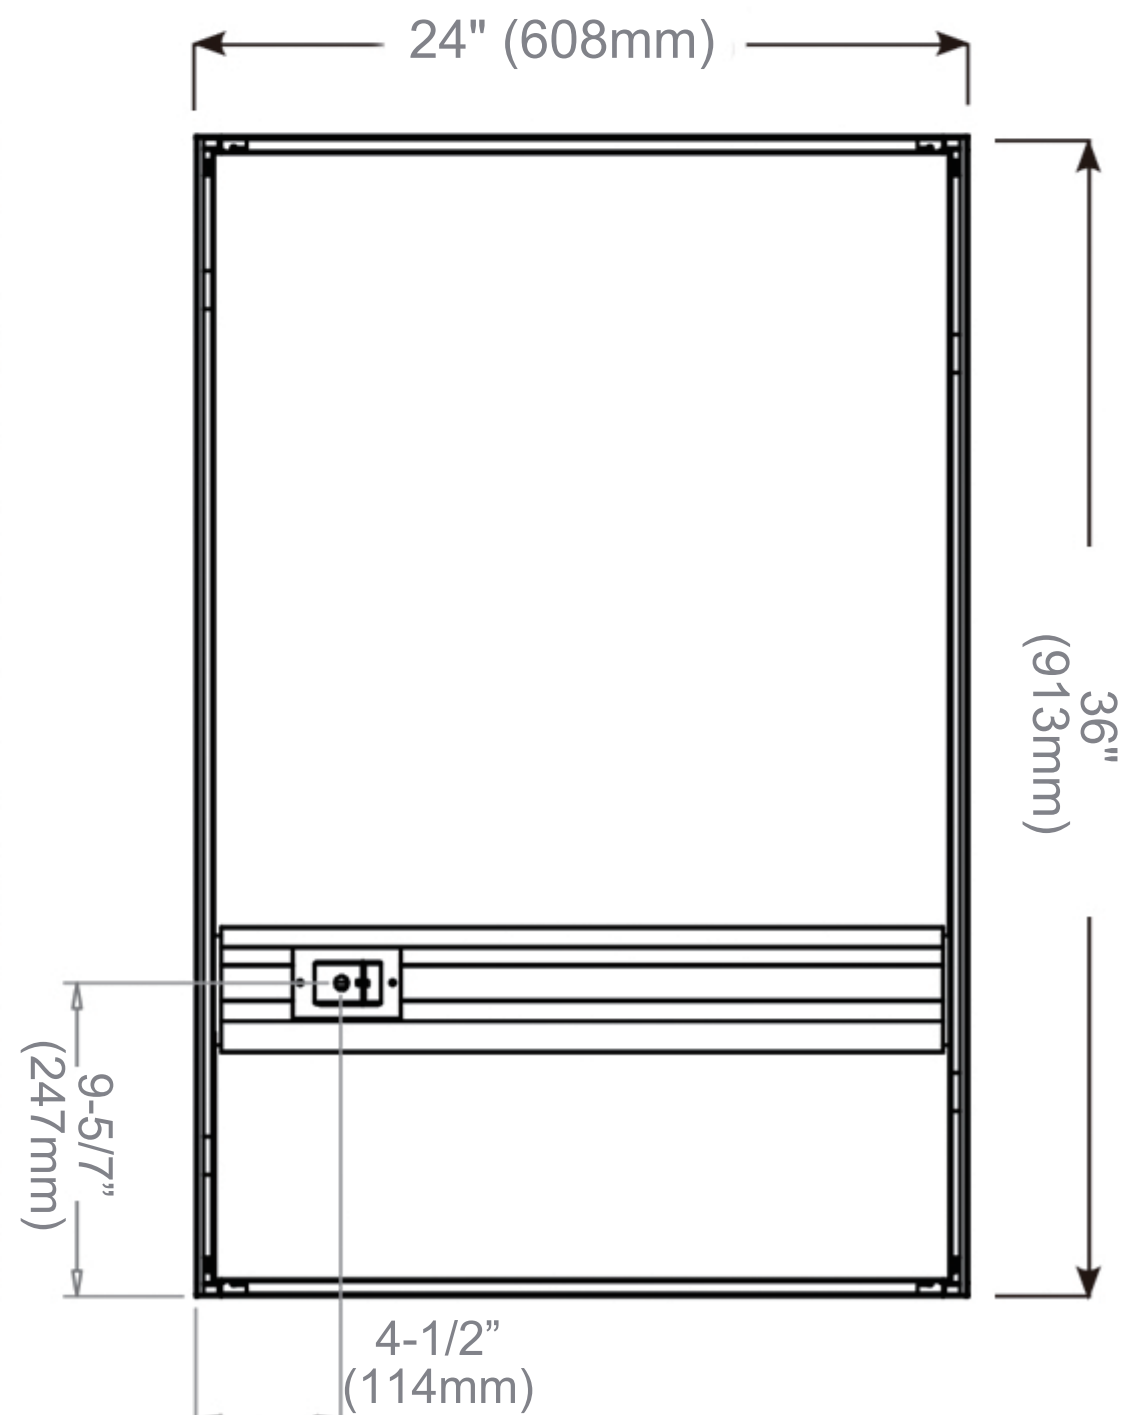

Codes / Standards Applicable

Electric Option Models are ETL certified to:

UL 962

CSA Standard C22.2 No.68

Dimensions

Height: 36" (913 mm)

Width: 24" (608 mm)

Depth When surface mounted: 5" (127 mm)

Depth When recessed: 1" (25mm)

24"W x 36"H x 5"D Right Hinge

Installation Options

Recessed Mount: Rough Opening

23-1/2" W x 35-1/2" H x 4" D

Surface Mount: Surface Mount Kit is included

Electrical System

- INPUT : 110VAC
- OUTPUT : 110VAC
- Field wire location as shown in drawing
- 1/2" conduit (Ø 7/8" actual) electrical knockout location shown below
- Included field wire cable clamp
- Circuit Diagram

Circuit Diagram

Surface Mount

Recessed Mount

Cabinet Dimensions

Rough-in Dimensions

Back of Cabinet - Wire Access Location