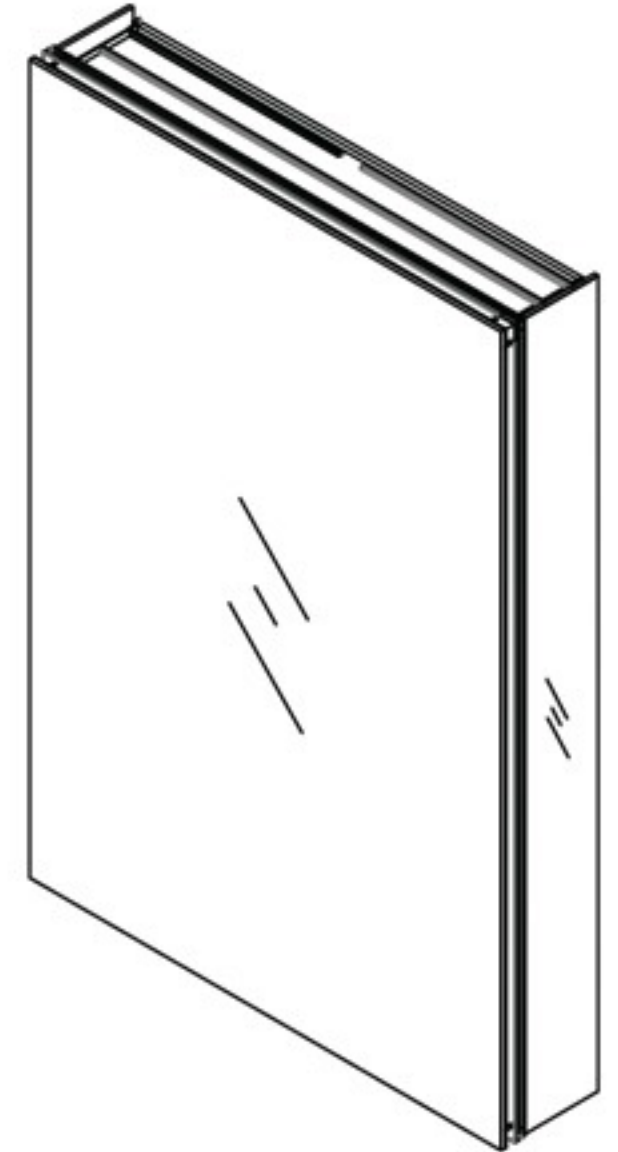

Features

Defogger: have your mirror fog free with a touch of a button. Dedicated defogger button is located along the frame on the inside of the cabinet.

3X LED Lighted Magnifying Mirror: A built-in, removable, LED-lighted magnifying mirror on the inside of the door, is vertically adjustable flip-out flat to accommodate users of varying heights.

Construction

BLUM Soft Close Hinges: Soft Close hinges allow for a smooth and secure 155-degree opening.

Glass Shelves: 8mm clear adjustable glass shelves are included for you to arrange them according to your needs.

Mirror: Quality polished edge 5mm silver mirrored glass is used for the best front-surface reflexivity in the visible spectrum.

Interior: Double Sided Mirrored Doors and Back Wall.

Installation: Recessed or Surface Mount.

Depth When recessed: 1" (25mm)

24"W x 36"H x 5"D Right Hinge

Installation Options

Recessed Mount: Rough Opening

23-1/2" W x 35-1/2" H x 4" D

Surface Mount: Surface Mount Kit is included

Electrical System

- INPUT : 110VAC
- OUTPUT : 110VAC
- Field wire location as shown in drawing
- 1/2" conduit (Ø 7/8" actual) electrical knockout location shown below
- Included field wire cable clamp
- Circuit Diagram