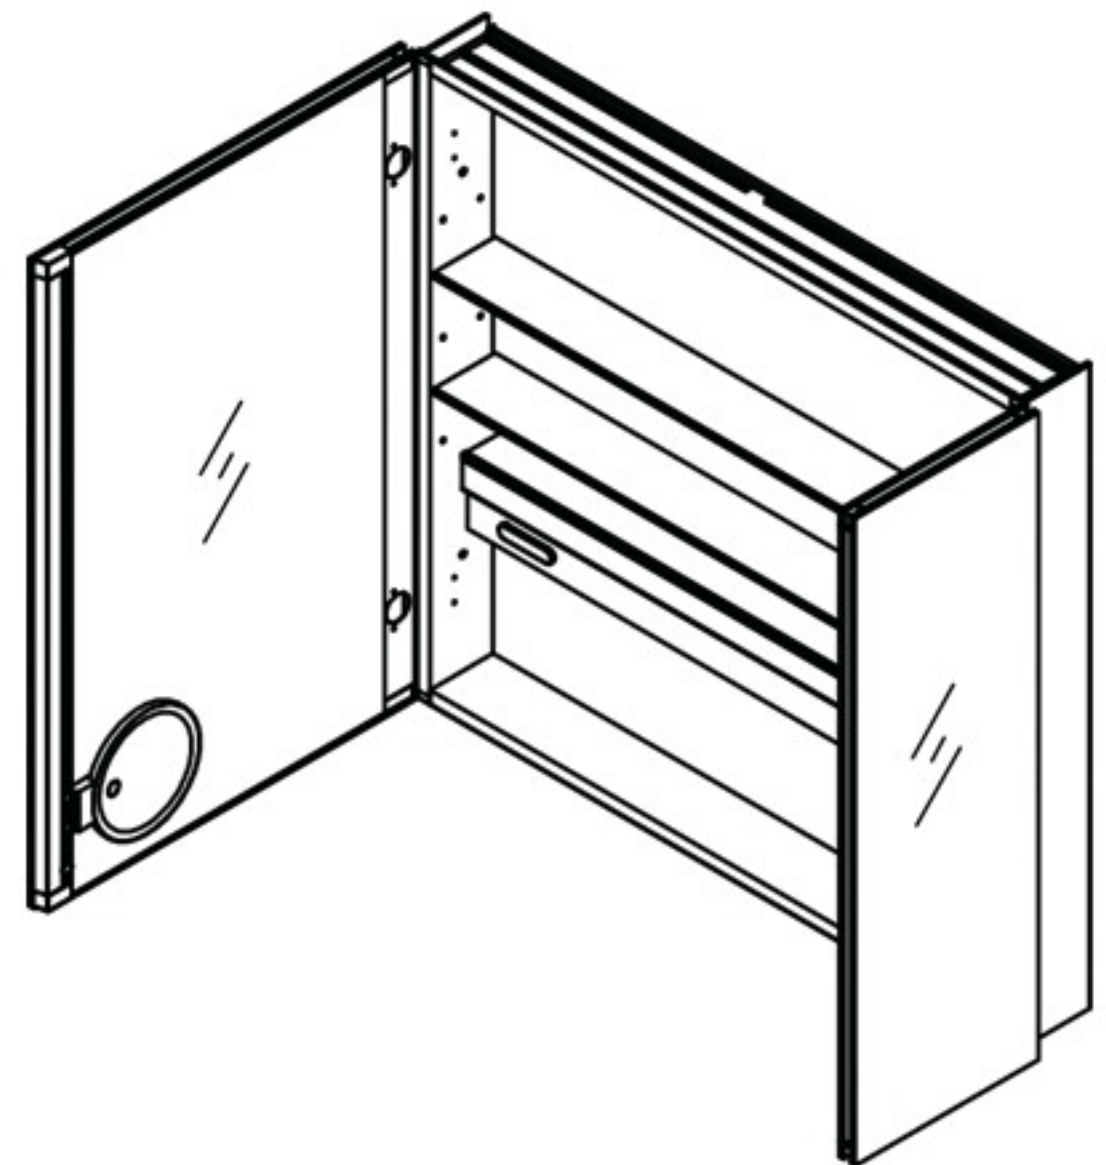

Codes / Standards Applicable

Electric Option Models are ETL certified to:

UL 962

CSA Standard C22.2 No.68

Dimensions

Height: 30" (762 mm)

Width: 36" (913 mm)

Depth When surface mounted: 5" (127 mm)

Depth When recessed: 1" (25mm)

36" W x 30" H x 5" D

Installation Options

Recessed Mount: Rough Opening

35-1/2" H x 29-1/2" W x 4" D

(749mm H x 901mm W x 102mm D)

Surface Mount: Surface Mount Kit is included

Electrical System

- INPUT : 110VAC
- OUTPUT : 110VAC
- Field wire location as shown in drawing
- 1/2" conduit (Ø 7/8" actual) electrical knockout location shown below
- Included field wire cable clamp
- Circuit Diagram