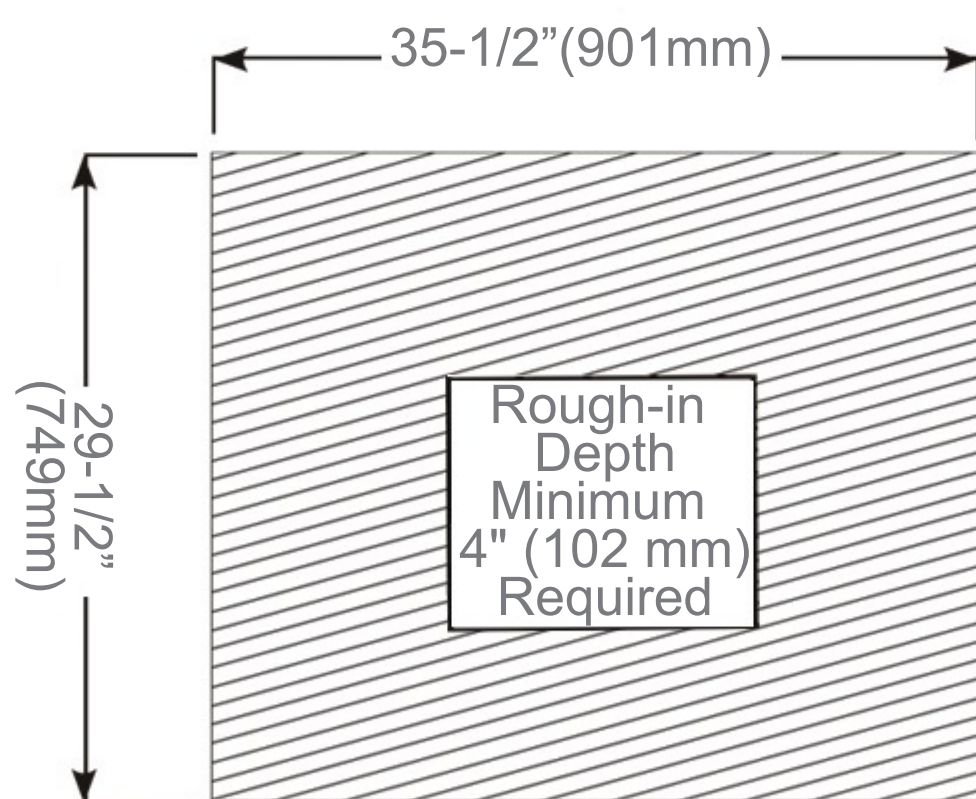

Mirror: Quality polished edge 5mm silver mirrored glass is used for the best front-surface reflexivity in the visible spectrum.

Interior: Double Sided Mirrored Doors and Back Wall.

Installation: Recessed or Surface Mount.

Codes / Standards Applicable

Electric Option Models are ETL certified to:

UL 962

CSA Standard C22.2 No.68

Dimensions

Height: 30" (762 mm)

Width: 36" (913 mm)

Depth When surface mounted: 5" (127 mm)

Depth When recessed: 1" (25mm)

36" W x 30" H x 5" D

Installation Options

Recessed Mount: Rough Opening

35-1/2" H x 29-1/2" W x 4" D

(749mm H x 901mm W x 102mm D)

Surface Mount: Surface Mount Kit is included

Circuit Diagram

Surface Mount

Recessed Mount

Cabinet Dimensions

Rough-in Dimensions

Back of Cabinet - Wire Access Location