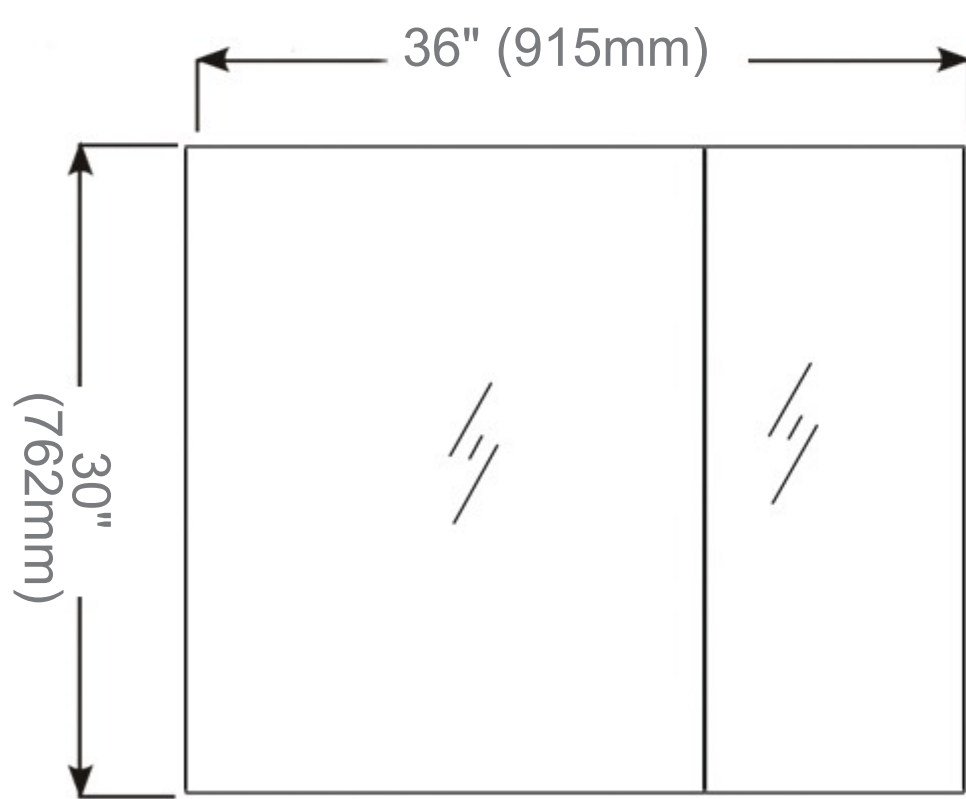

Cabinet Dimensions