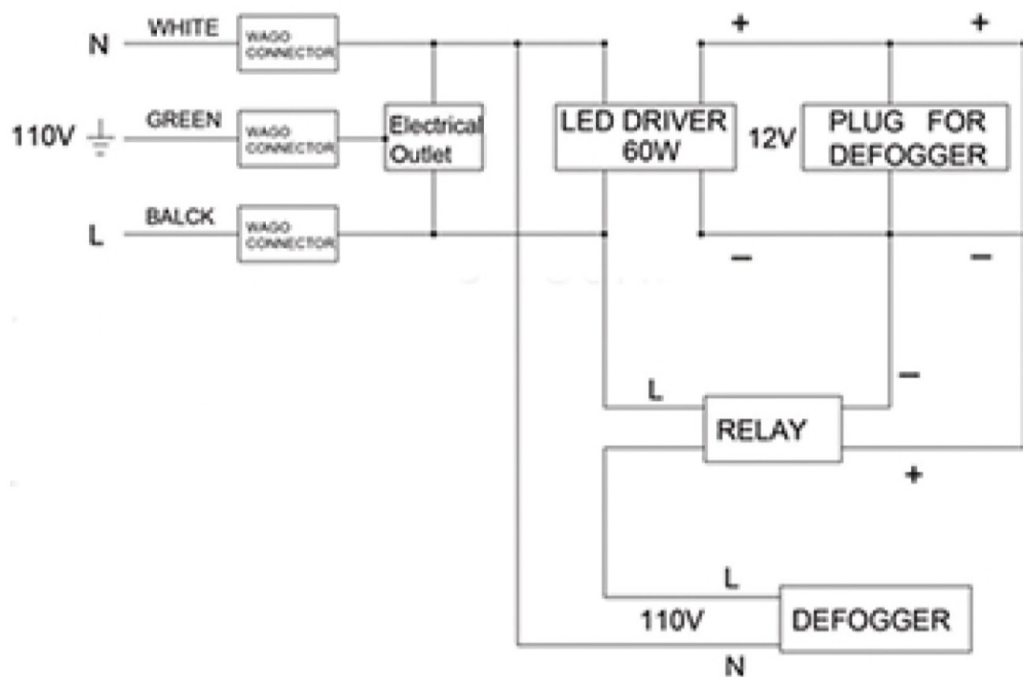

Depth When recessed: 1" (25mm)

36" W x 30" H x 5" D

Installation Options

Recessed Mount: Rough Opening

35-1/2" H x 29-1/2" W x 4" D

(749mm H x 901mm W x 102mm D)

Surface Mount: Surface Mount Kit is included

Electrical System

- INPUT : 110VAC
- OUTPUT : 110VAC
- Field wire location as shown in drawing
- 1/2" conduit (Ø 7/8" actual) electrical knockout location shown below
- Included field wire cable clamp
- Circuit Diagram