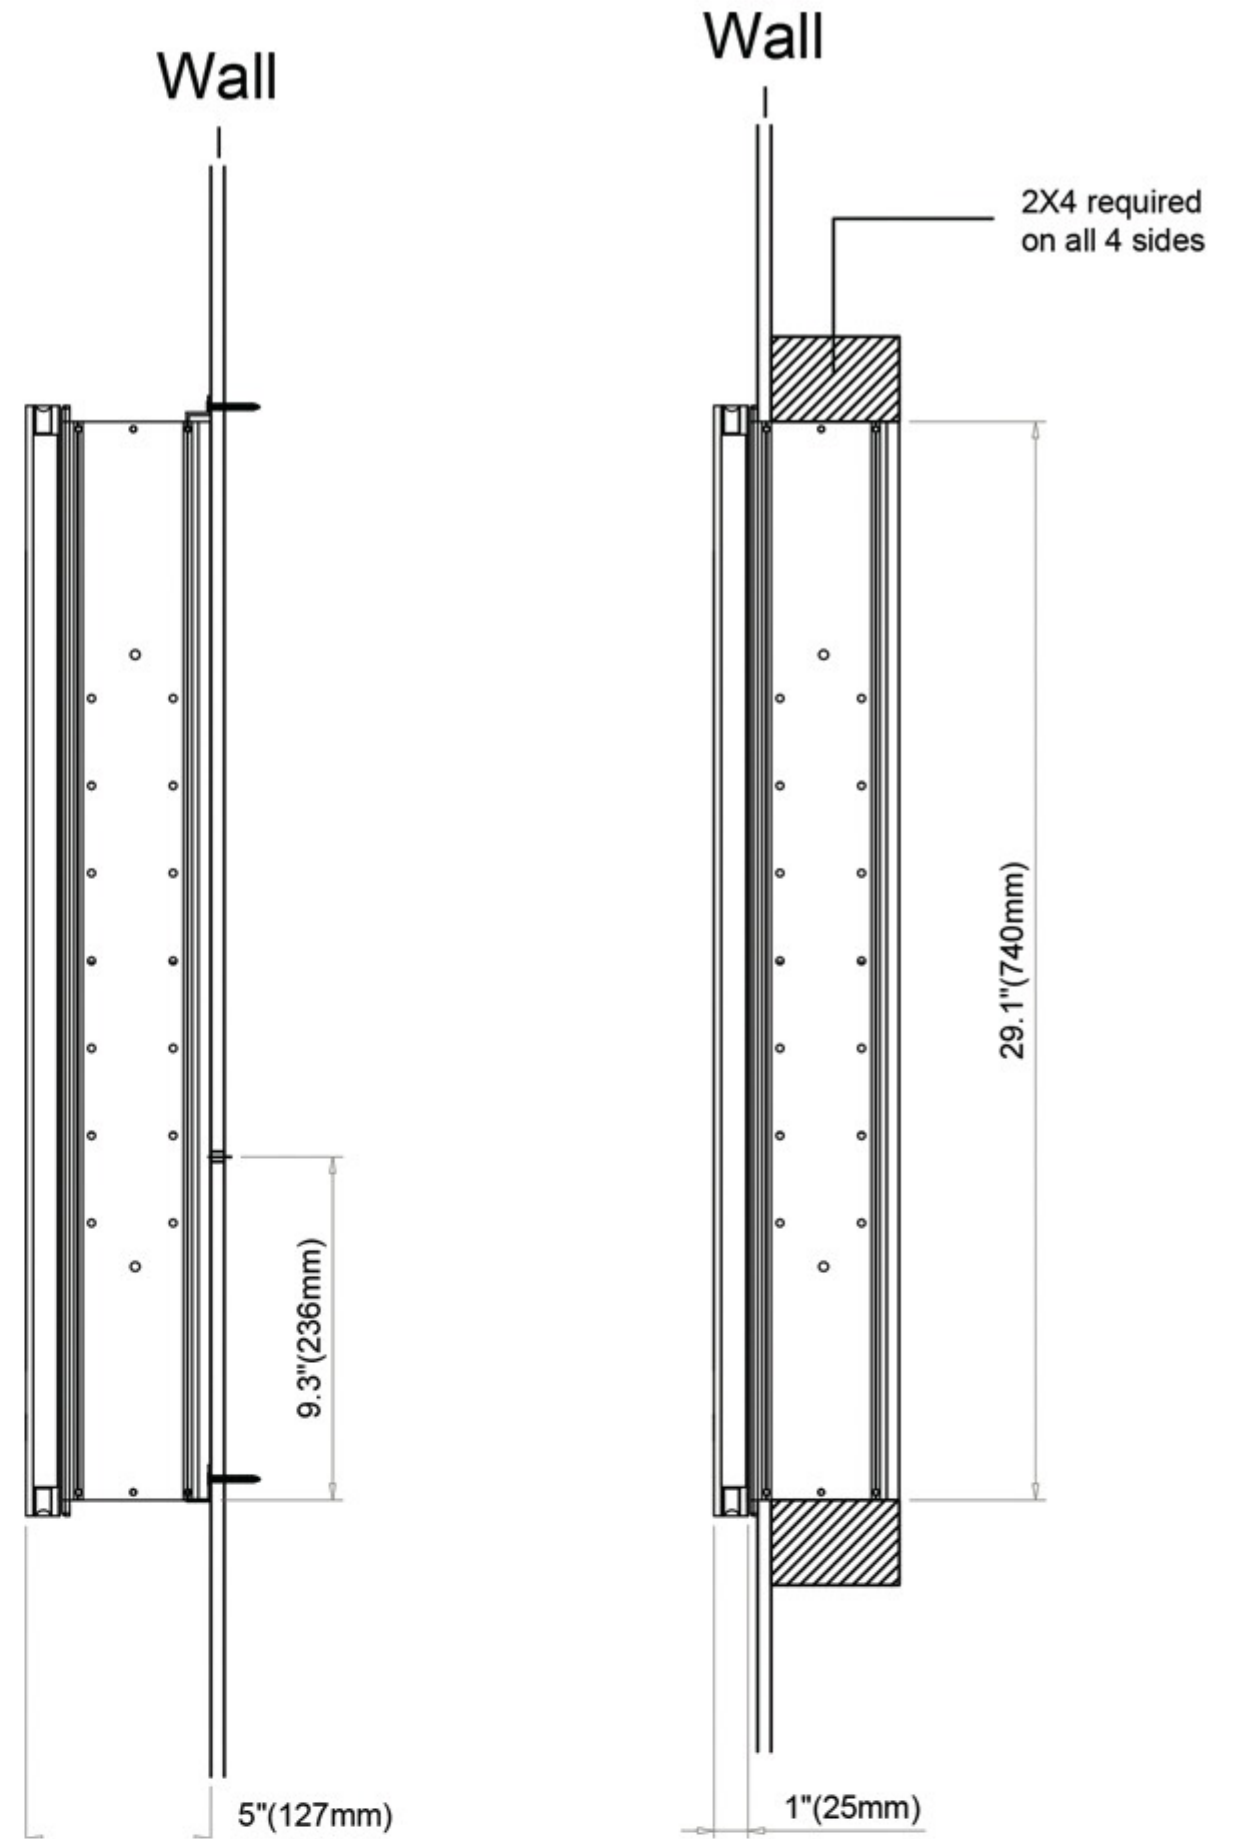

Surface Mount

Recessed Mount