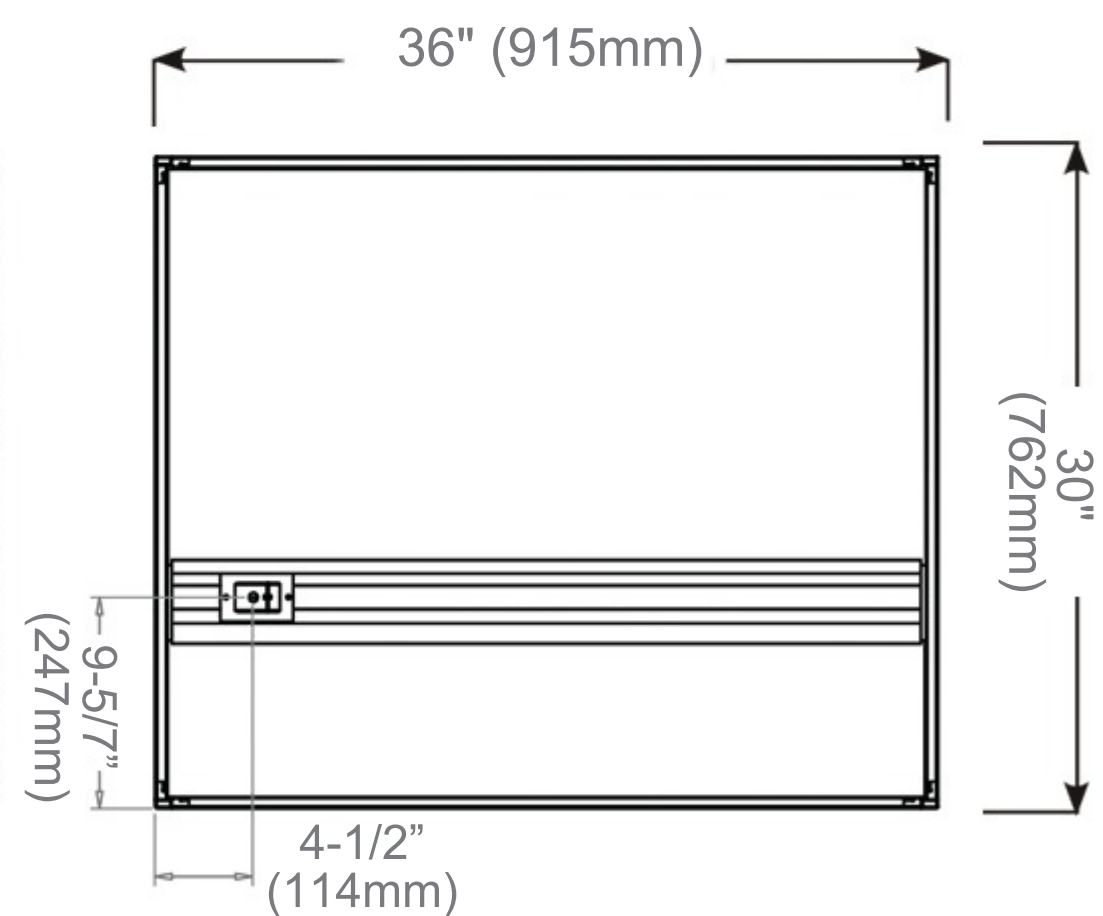

Codes / Standards Applicable

Electric Option Models are ETL certified to:

UL 962

CSA Standard C22.2 No.68

Dimensions

Height: 30" (762 mm)

Width: 36" (913 mm)

Depth When surface mounted: 5" (127 mm)

Depth When recessed: 1" (25mm)

36" W x 30" H x 5" D

Installation Options

Recessed Mount: Rough Opening

35-1/2" H x 29-1/2" W x 4" D

(749mm H x 901mm W x 102mm D)

Surface Mount: Surface Mount Kit is included

Circuit Diagram

Surface Mount

Recessed Mount

Cabinet Dimensions

Rough-in Dimensions

Back of Cabinet - Wire Access Location