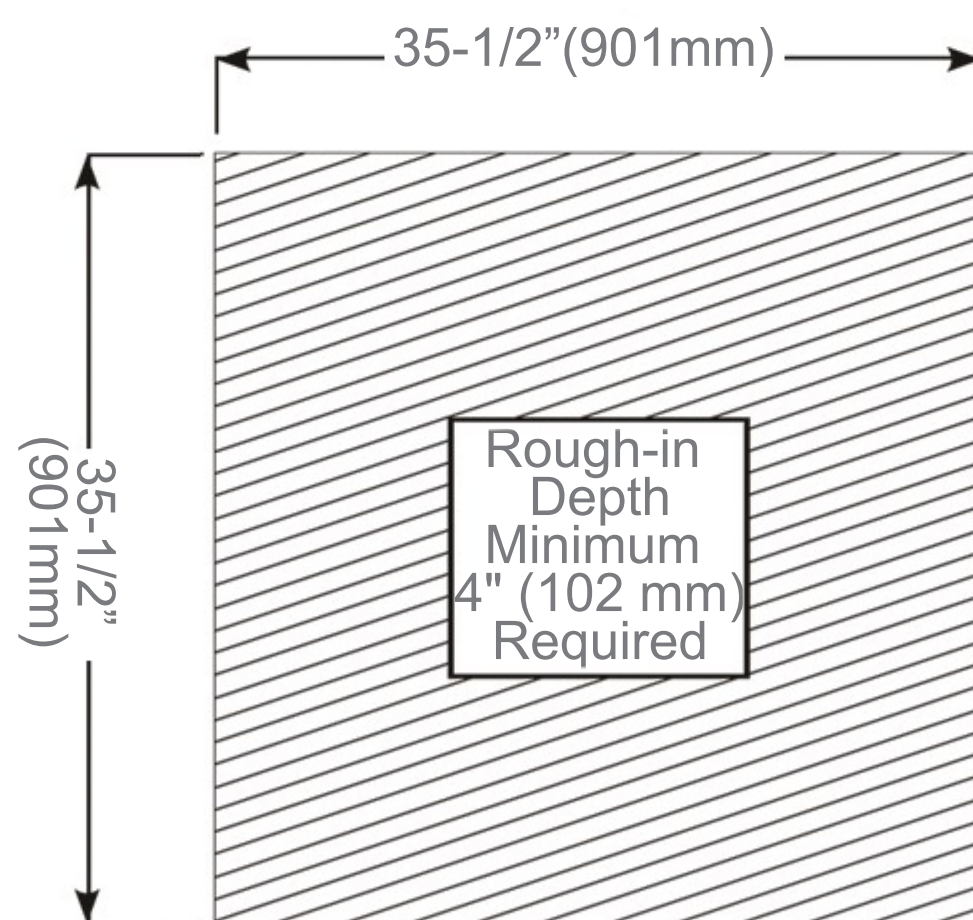

Mirror: Quality polished edge 5mm silver mirrored glass is used for the best front-surface reflexivity in the visible spectrum.

Interior: Double Sided Mirrored Doors and Back Wall.

Installation: Recessed or Surface Mount.

Codes / Standards Applicable

Electric Option Models are ETL certified to:

UL 962

CSA Standard C22.2 No.68

Dimensions

Height: 36" (913 mm)

Width: 36" (913 mm)

Depth When surface mounted: 5" (127 mm)

Depth When recessed: 1" (25mm)

36" W x 36" H x 5" D

Installation Options

Recessed Mount: Rough Opening

35-1/2" H x 35-1/2" W x 4" D

(901mm H x 901mm W x 102mm D)

Surface Mount: Surface Mount Kit is included

Circuit Diagram

Surface Mount

Recessed Mount

Cabinet Dimensions

Rough-in Dimensions

Back of Cabinet - Wire Access Location