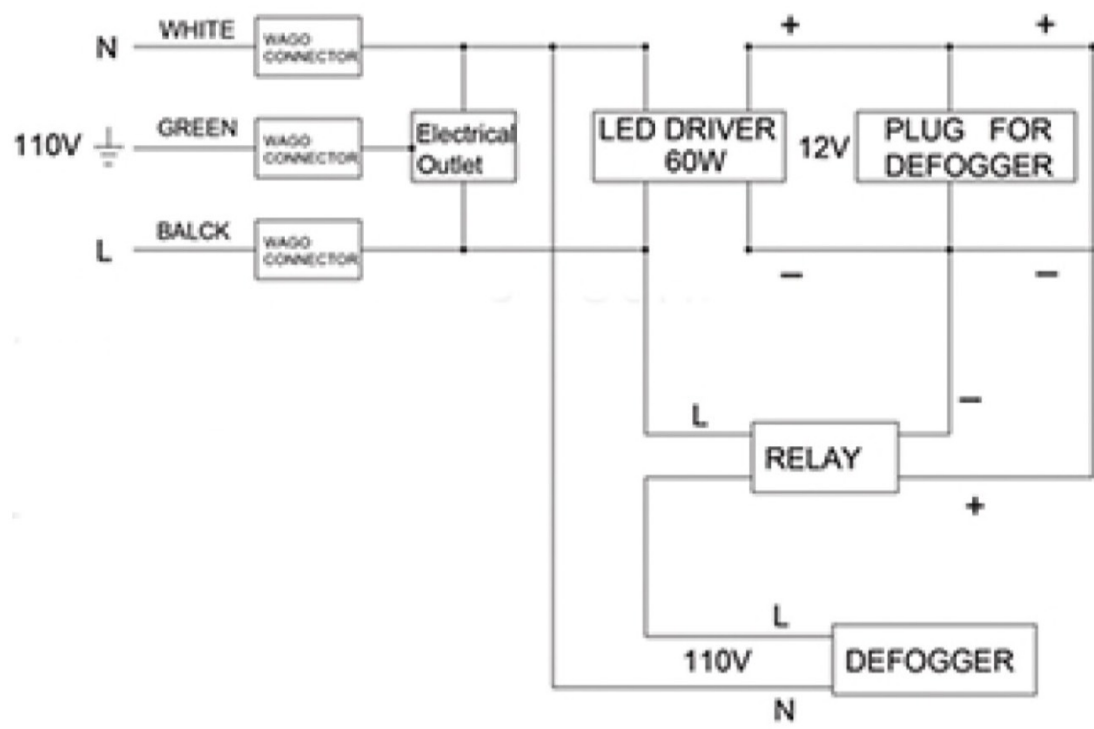

Depth When recessed: 1" (25mm)

36" W x 36" H x 5" D

Installation Options

Recessed Mount: Rough Opening

35-1/2" H x 35-1/2" W x 4" D

(901mm H x 901mm W x 102mm D)

Surface Mount: Surface Mount Kit is included

Electrical System

- INPUT : 110VAC
- OUTPUT : 110VAC
- Field wire location as shown in drawing
- 1/2" conduit (Ø 7/8" actual) electrical knockout location shown below
- Included field wire cable clamp
- Circuit Diagram