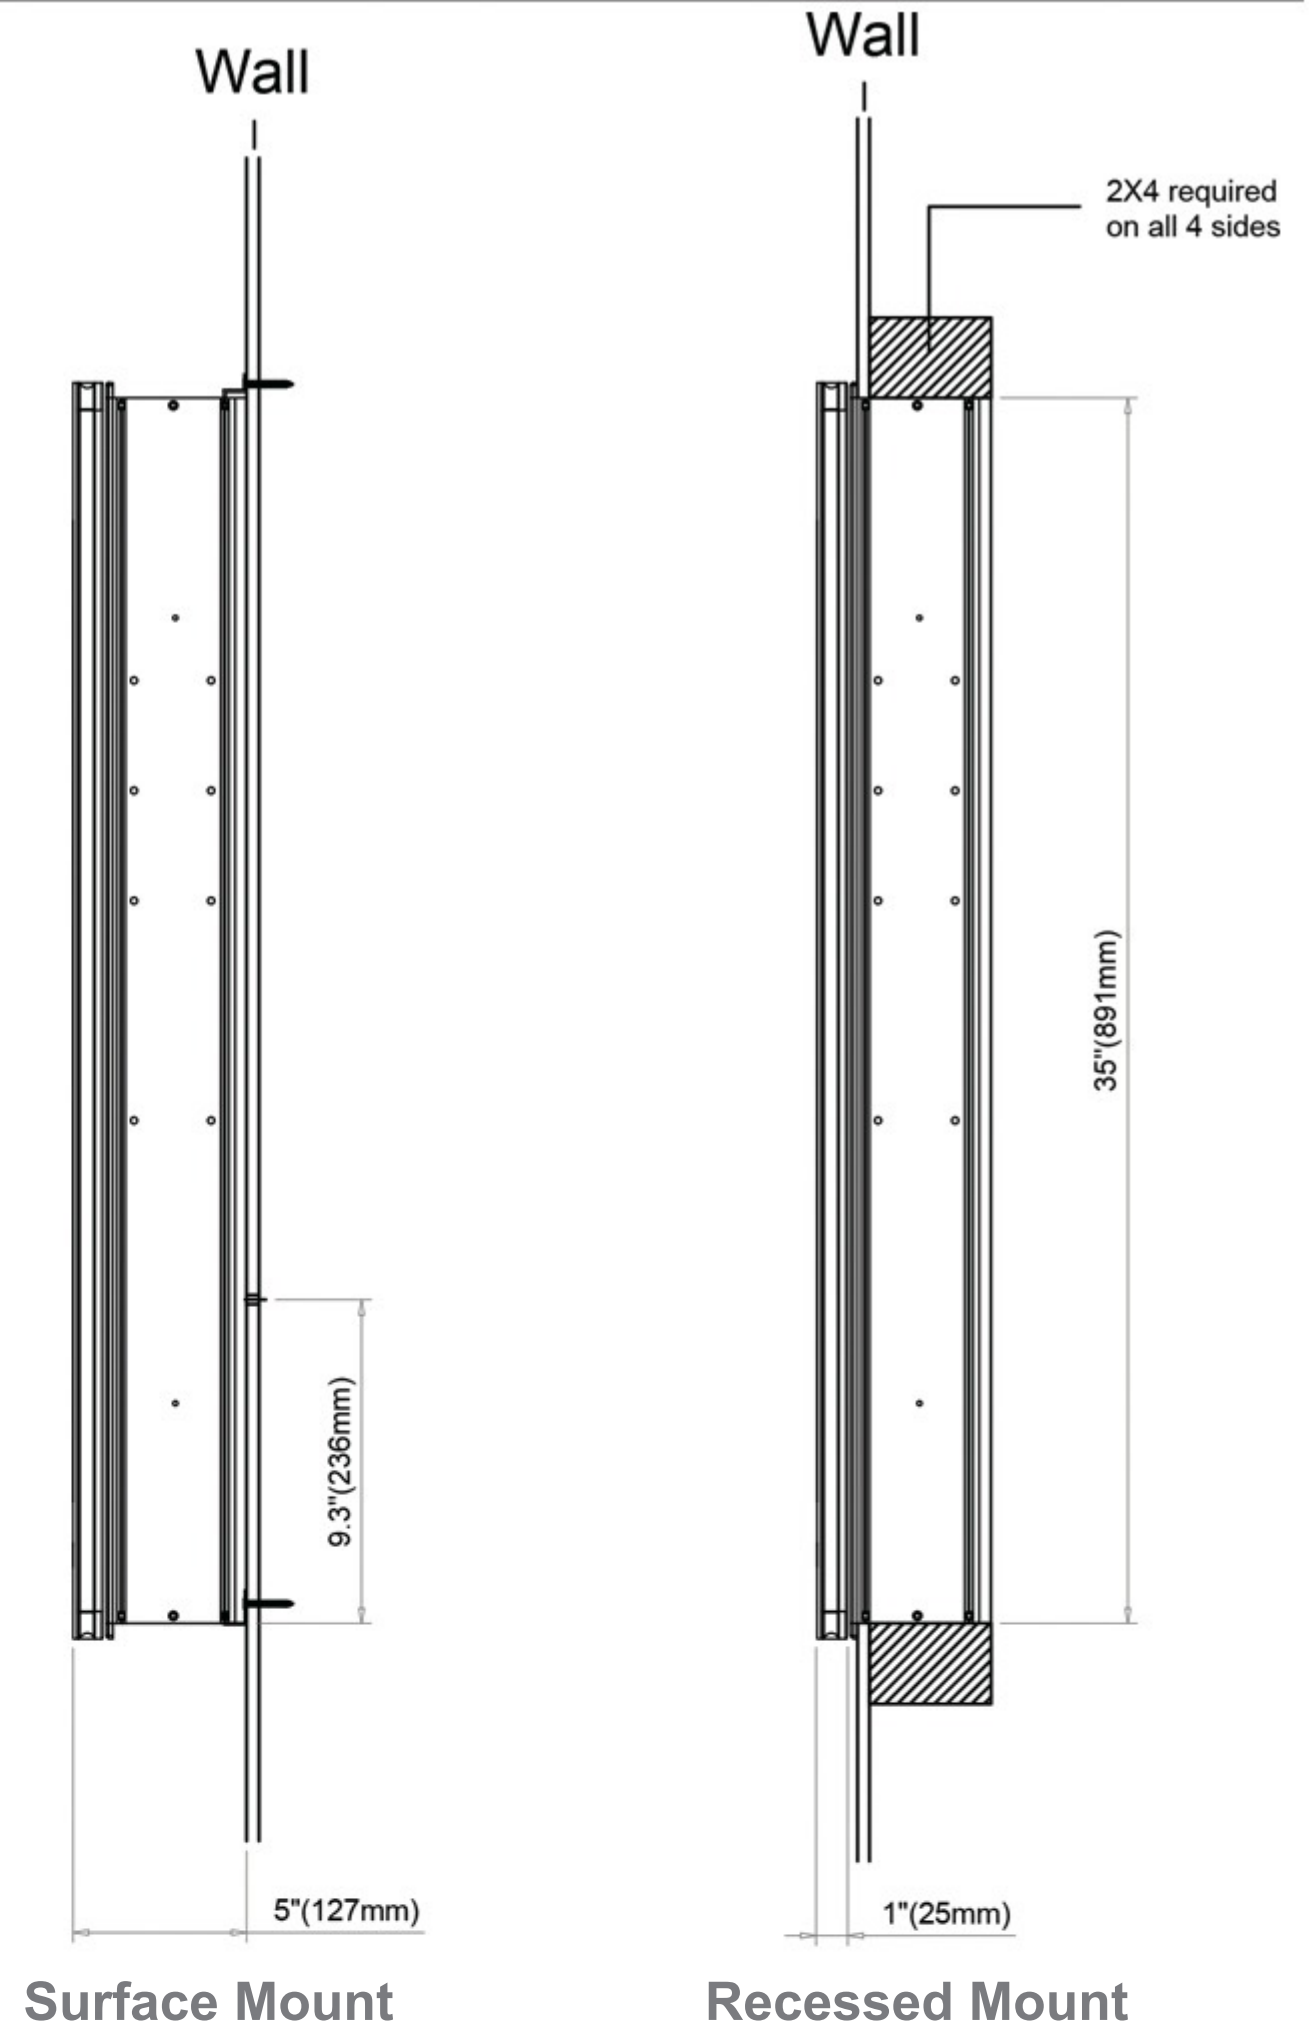

Surface Mount

Recessed Mount