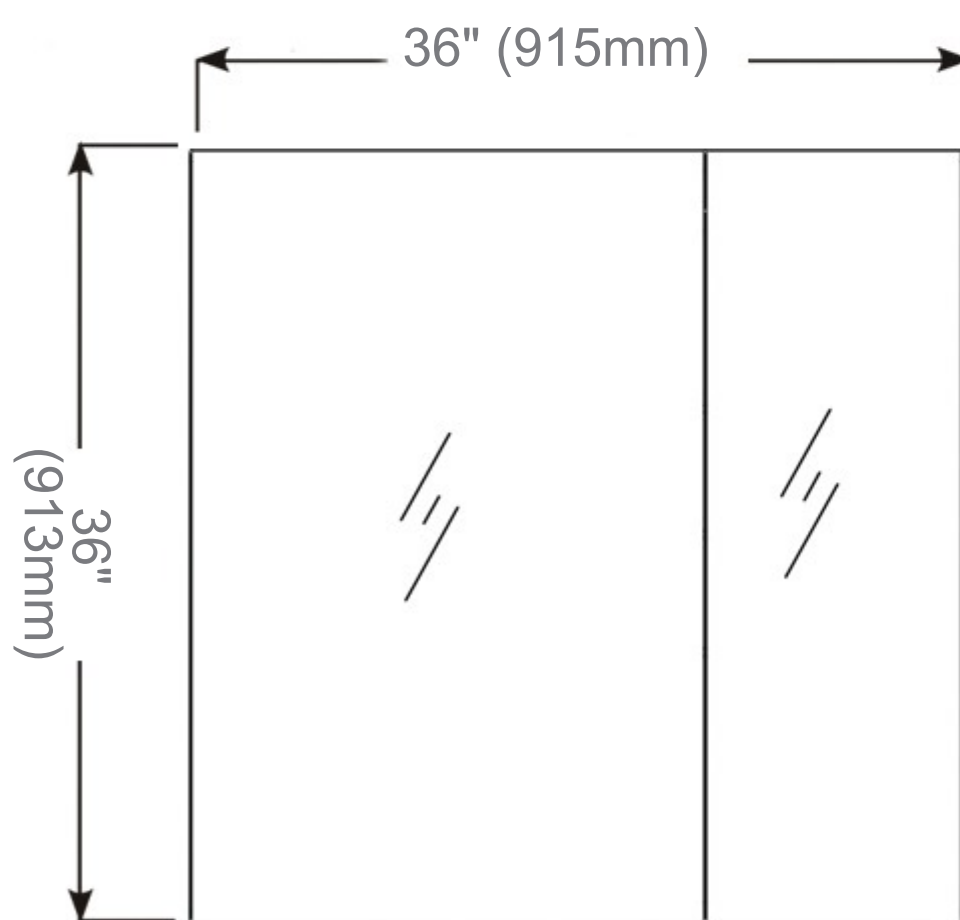

Cabinet Dimensions