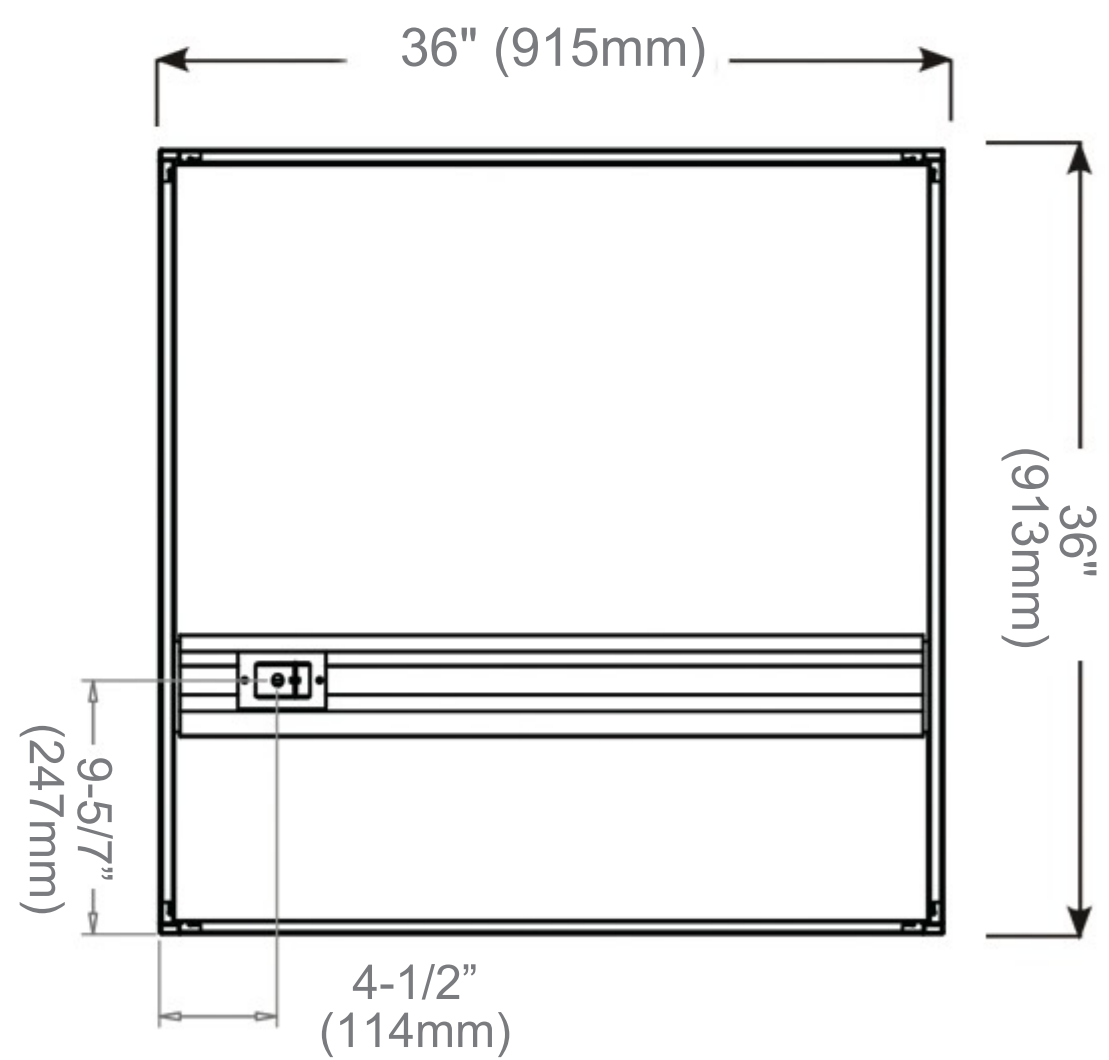

Codes / Standards Applicable

Electric Option Models are ETL certified to:

UL 962

CSA Standard C22.2 No.68

Dimensions

Height: 36" (913 mm)

Width: 36" (913 mm)

Depth When surface mounted: 5" (127 mm)

Depth When recessed: 1" (25mm)

36" W x 36" H x 5" D

Installation Options

Recessed Mount: Rough Opening

35-1/2" H x 35-1/2" W x 4" D

(901mm H x 901mm W x 102mm D)

Surface Mount: Surface Mount Kit is included

Electrical System

- INPUT : 110VAC
- OUTPUT : 110VAC
- Field wire location as shown in drawing
- 1/2" conduit (Ø 7/8" actual) electrical knockout location shown below
- Included field wire cable clamp
- Circuit Diagram

Circuit Diagram

Surface Mount

Recessed Mount

Cabinet Dimensions

Rough-in Dimensions

Back of Cabinet - Wire Access Location