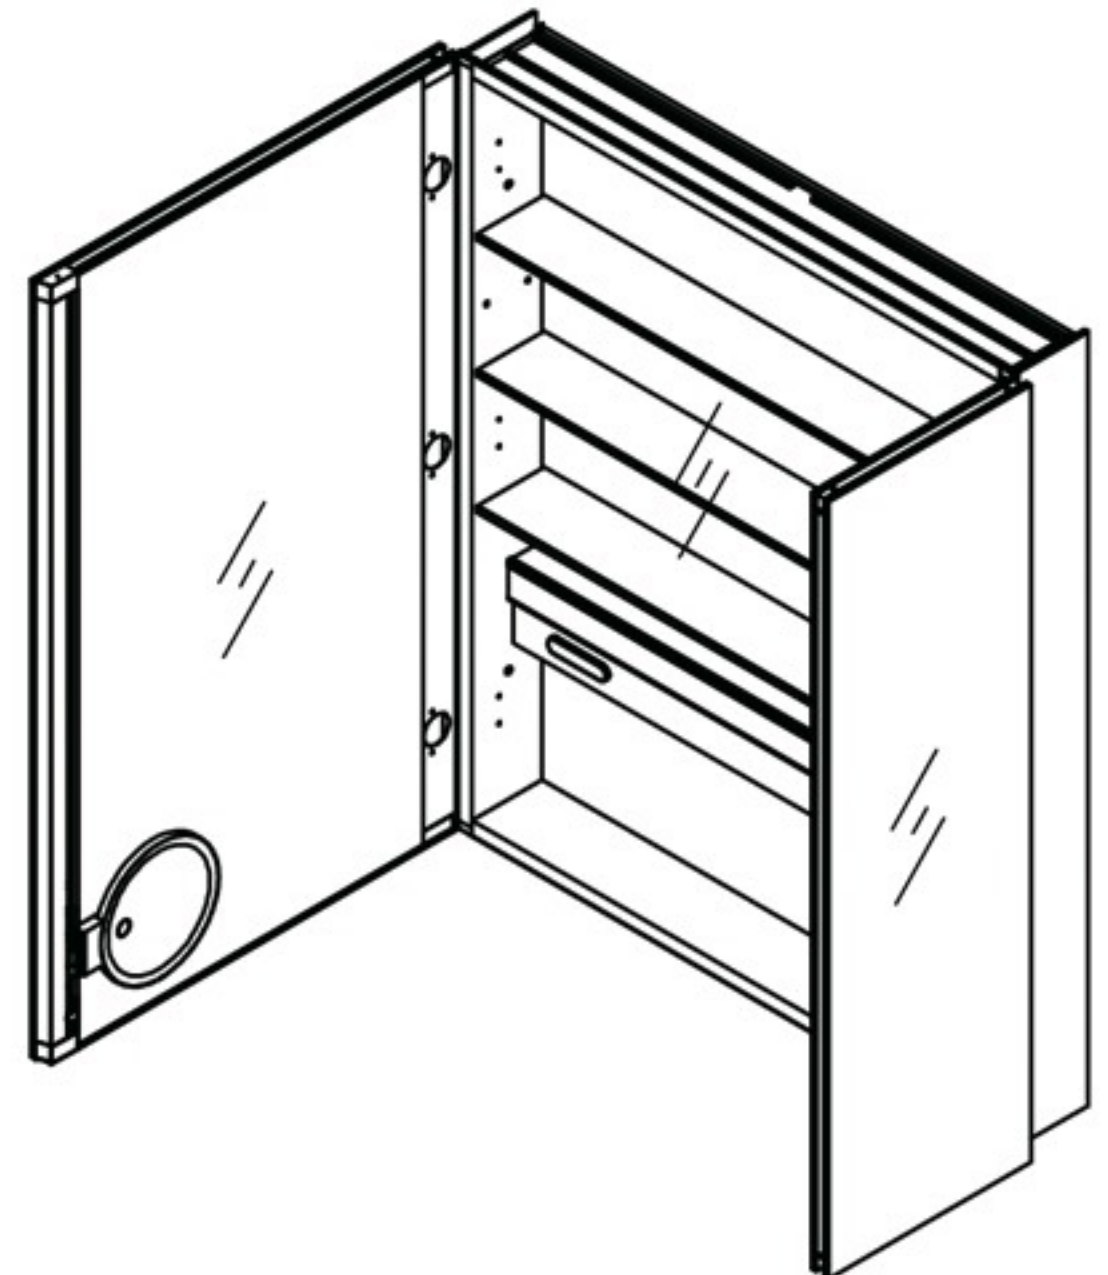

Codes / Standards Applicable

Electric Option Models are ETL certified to:

UL 962

CSA Standard C22.2 No.68

Dimensions

Height: 36" (913 mm)

Width: 36" (913 mm)

Depth When surface mounted: 5" (127 mm)

Depth When recessed: 1" (25mm)

36" W x 36" H x 5" D

Installation Options

Recessed Mount: Rough Opening

35-1/2" H x 35-1/2" W x 4" D

(901mm H x 901mm W x 102mm D)

Surface Mount: Surface Mount Kit is included

Electrical System

- INPUT : 110VAC
- OUTPUT : 110VAC
- Field wire location as shown in drawing
- 1/2" conduit (Ø 7/8" actual) electrical knockout location shown below
- Included field wire cable clamp
- Circuit Diagram