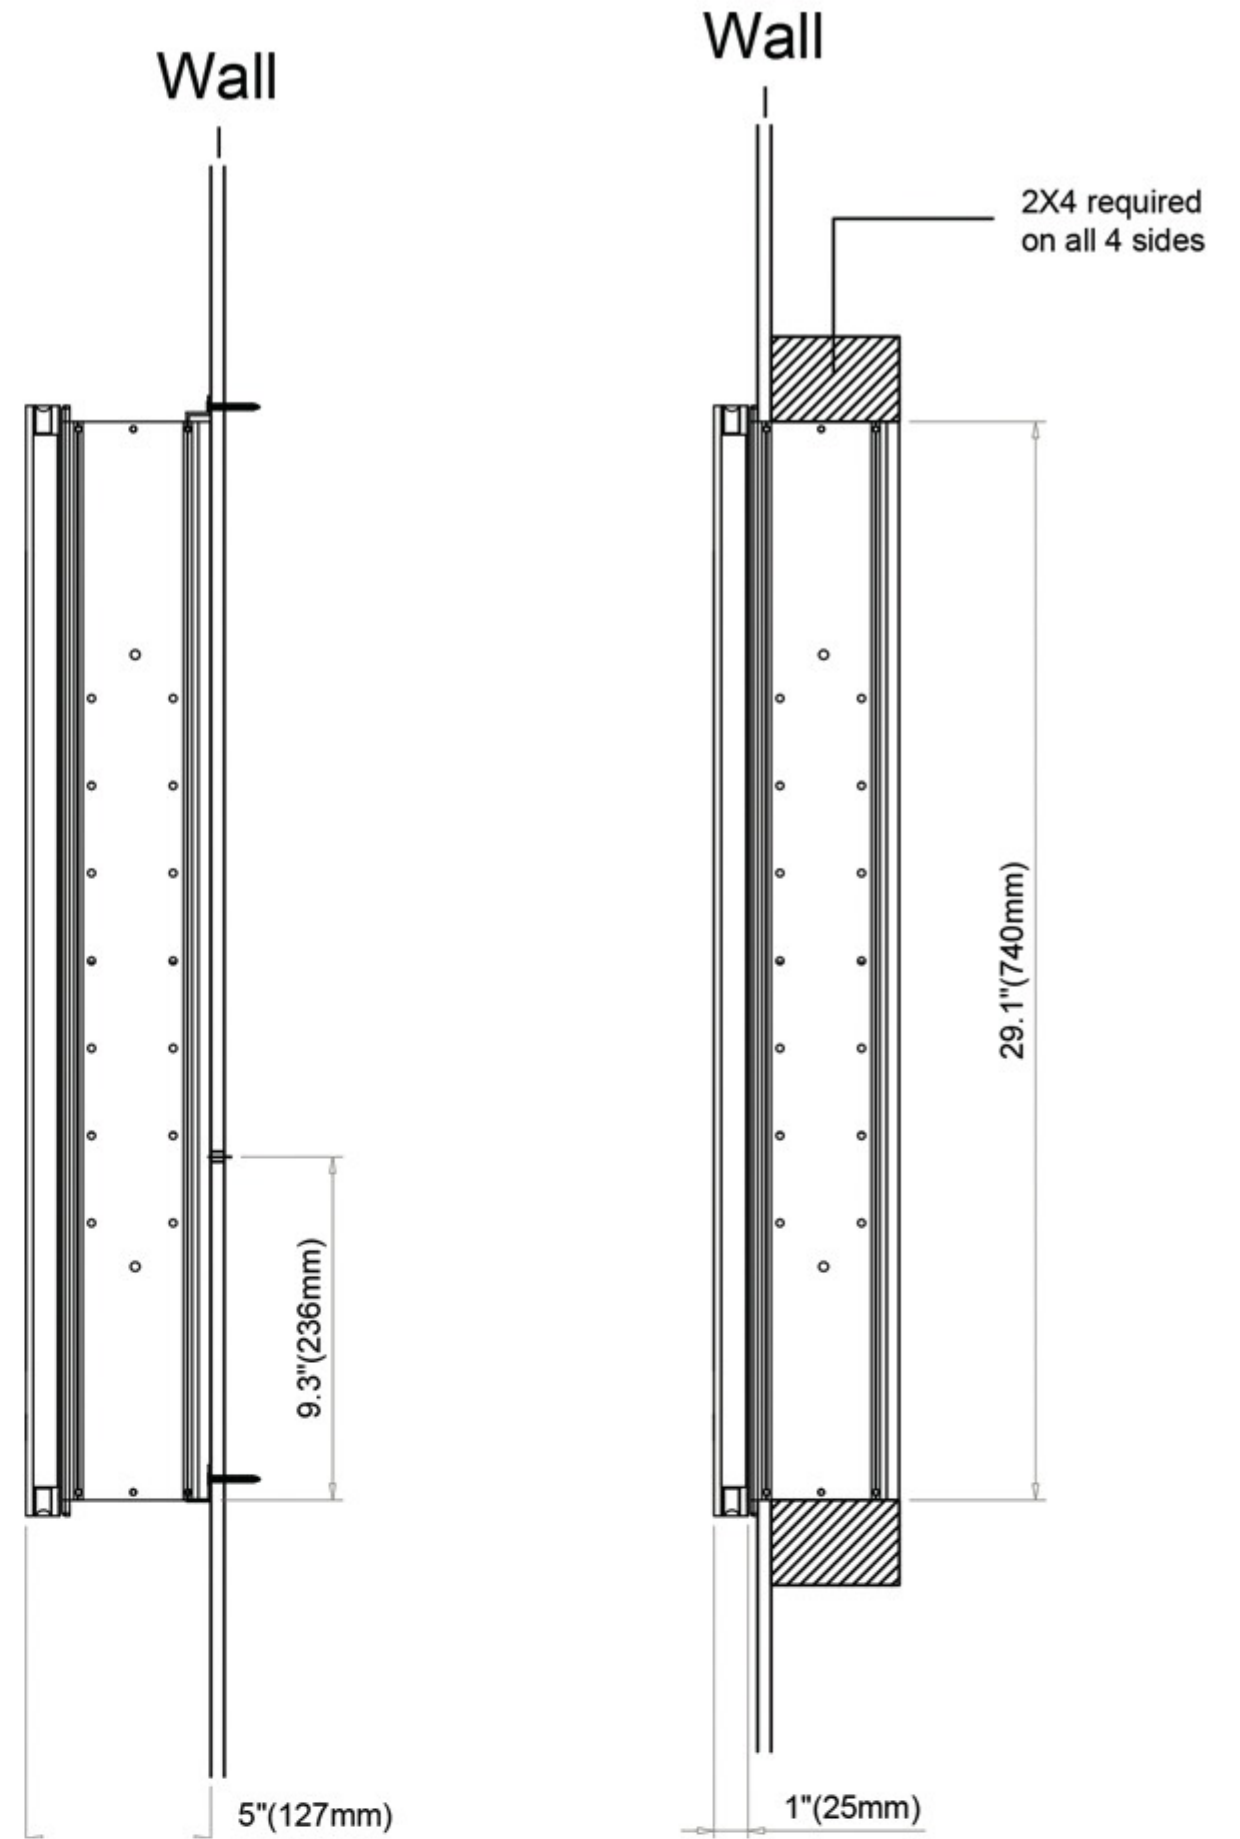

Recessed Mount

Surface Mount