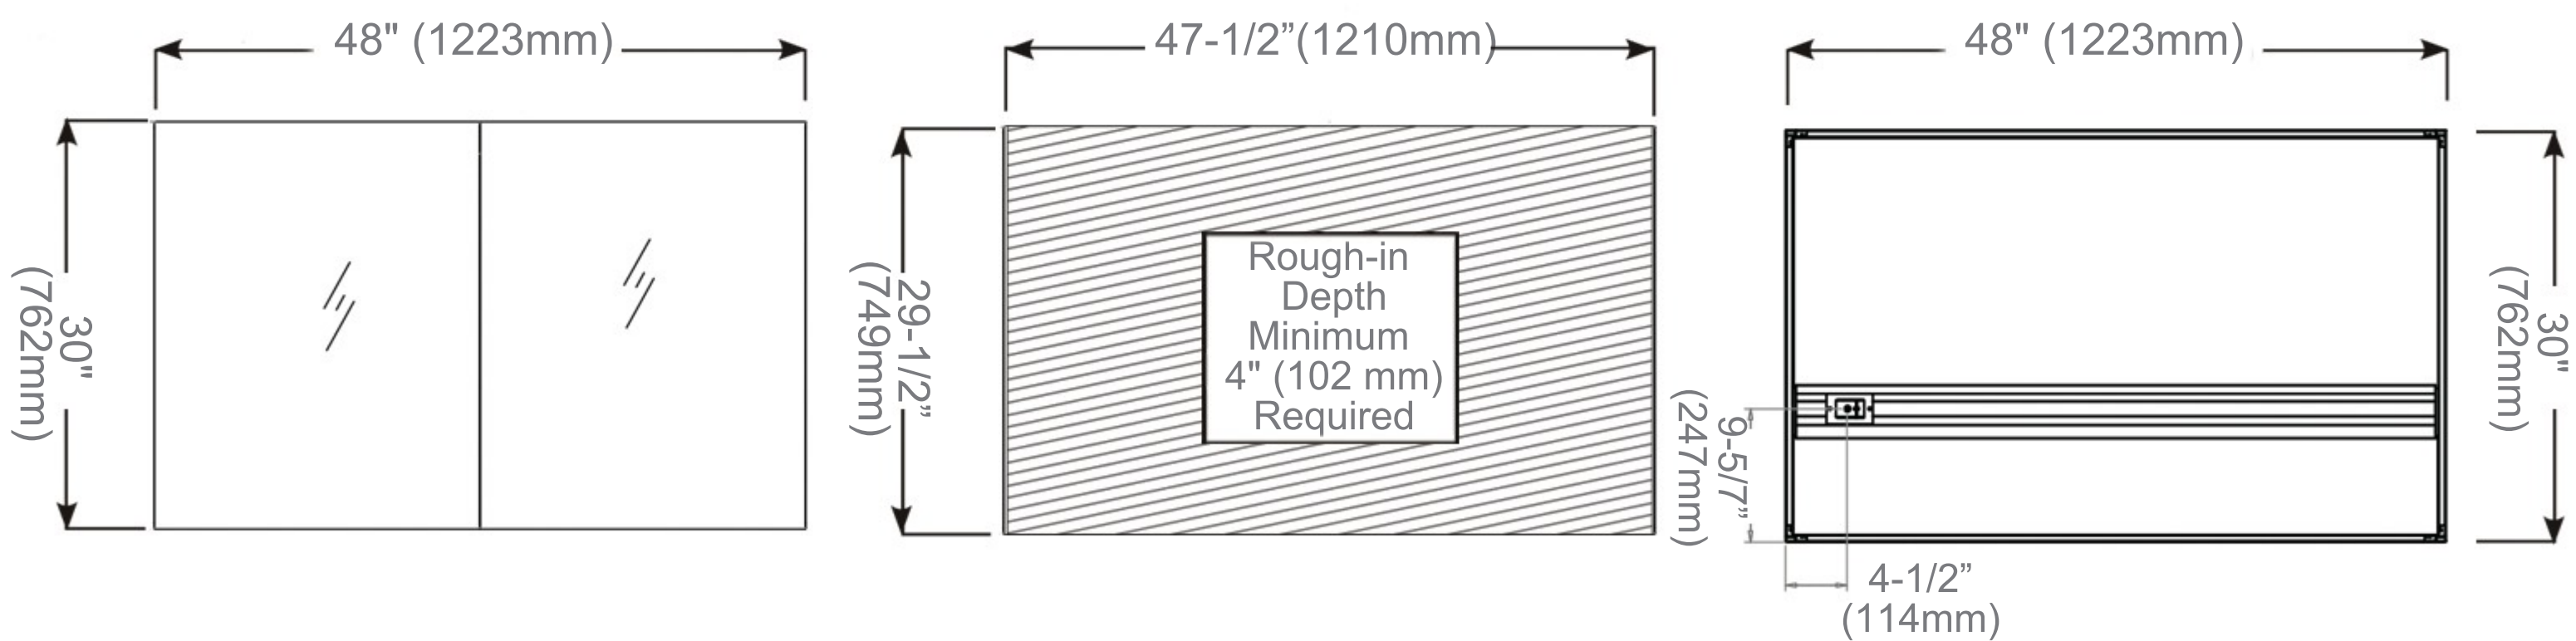

Cabinet Dimensions

Rough-in Dimensions

Back of Cabinet - Wire Access Location