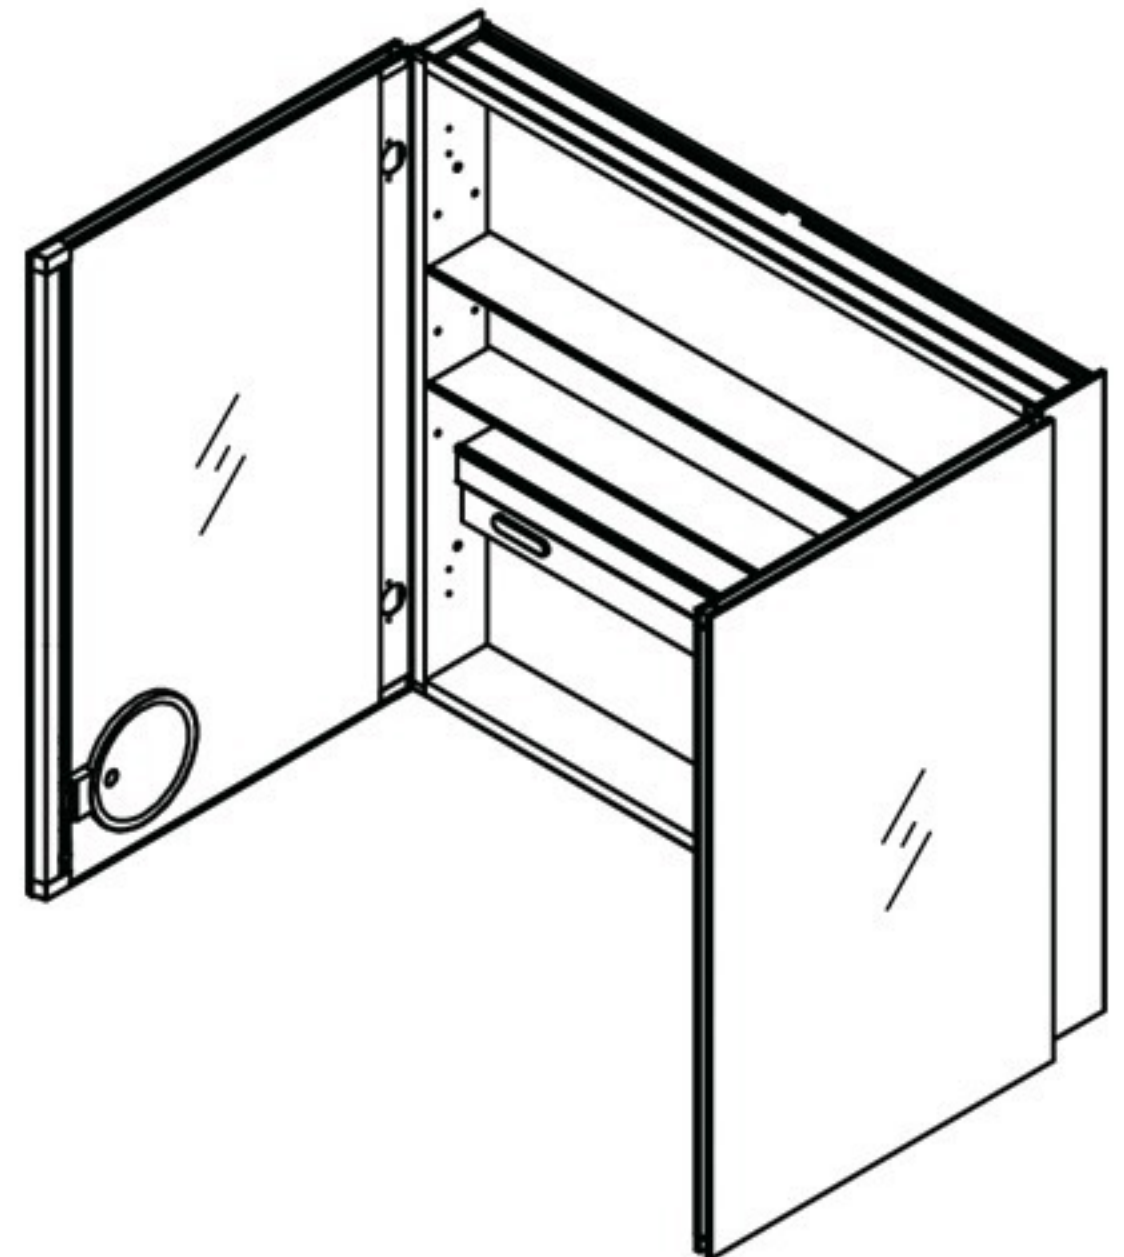

Codes / Standards Applicable

Electric Option Models are ETL certified to:

UL 962

CSA Standard C22.2 No.68

Dimensions

Height: 30" (762 mm)

Width: 48" (1223 mm)

Depth When surface mounted: 5" (127 mm)

Depth When recessed: 1" (25mm)

48"W x 30"H x 5"D Triple Door

Installation Options

Recessed Mount: *Rough Opening*

47-1/2" W x 29-1/2" H x 4" D

Surface Mount: *Surface Mount Kit is included*

Electrical System

- INPUT : 110VAC
- OUTPUT : 110VAC
- Field wire location as shown in drawing
- 1/2" conduit (Ø 7/8" actual) electrical knockout location shown below
- Included field wire cable clamp
- Circuit Diagram