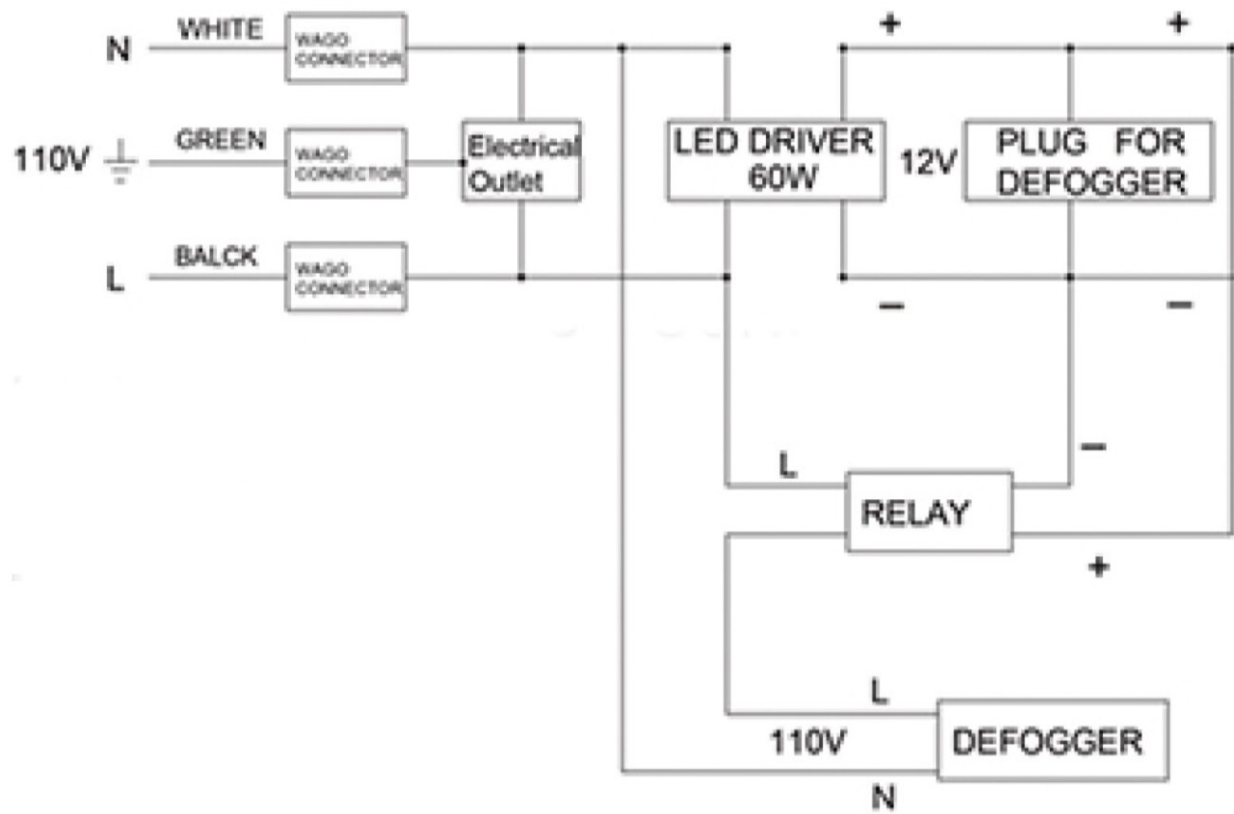

Depth When recessed: 1" (25mm)

48"W x 30"H x 5"D Triple Door

Installation Options

Recessed Mount: *Rough Opening*

47-1/2" W x 29-1/2" H x 4" D

Surface Mount: *Surface Mount Kit is included*

Electrical System

- INPUT : 110VAC
- OUTPUT : 110VAC
- Field wire location as shown in drawing
- 1/2" conduit (Ø 7/8" actual) electrical knockout location shown below
- Included field wire cable clamp
- Circuit Diagram