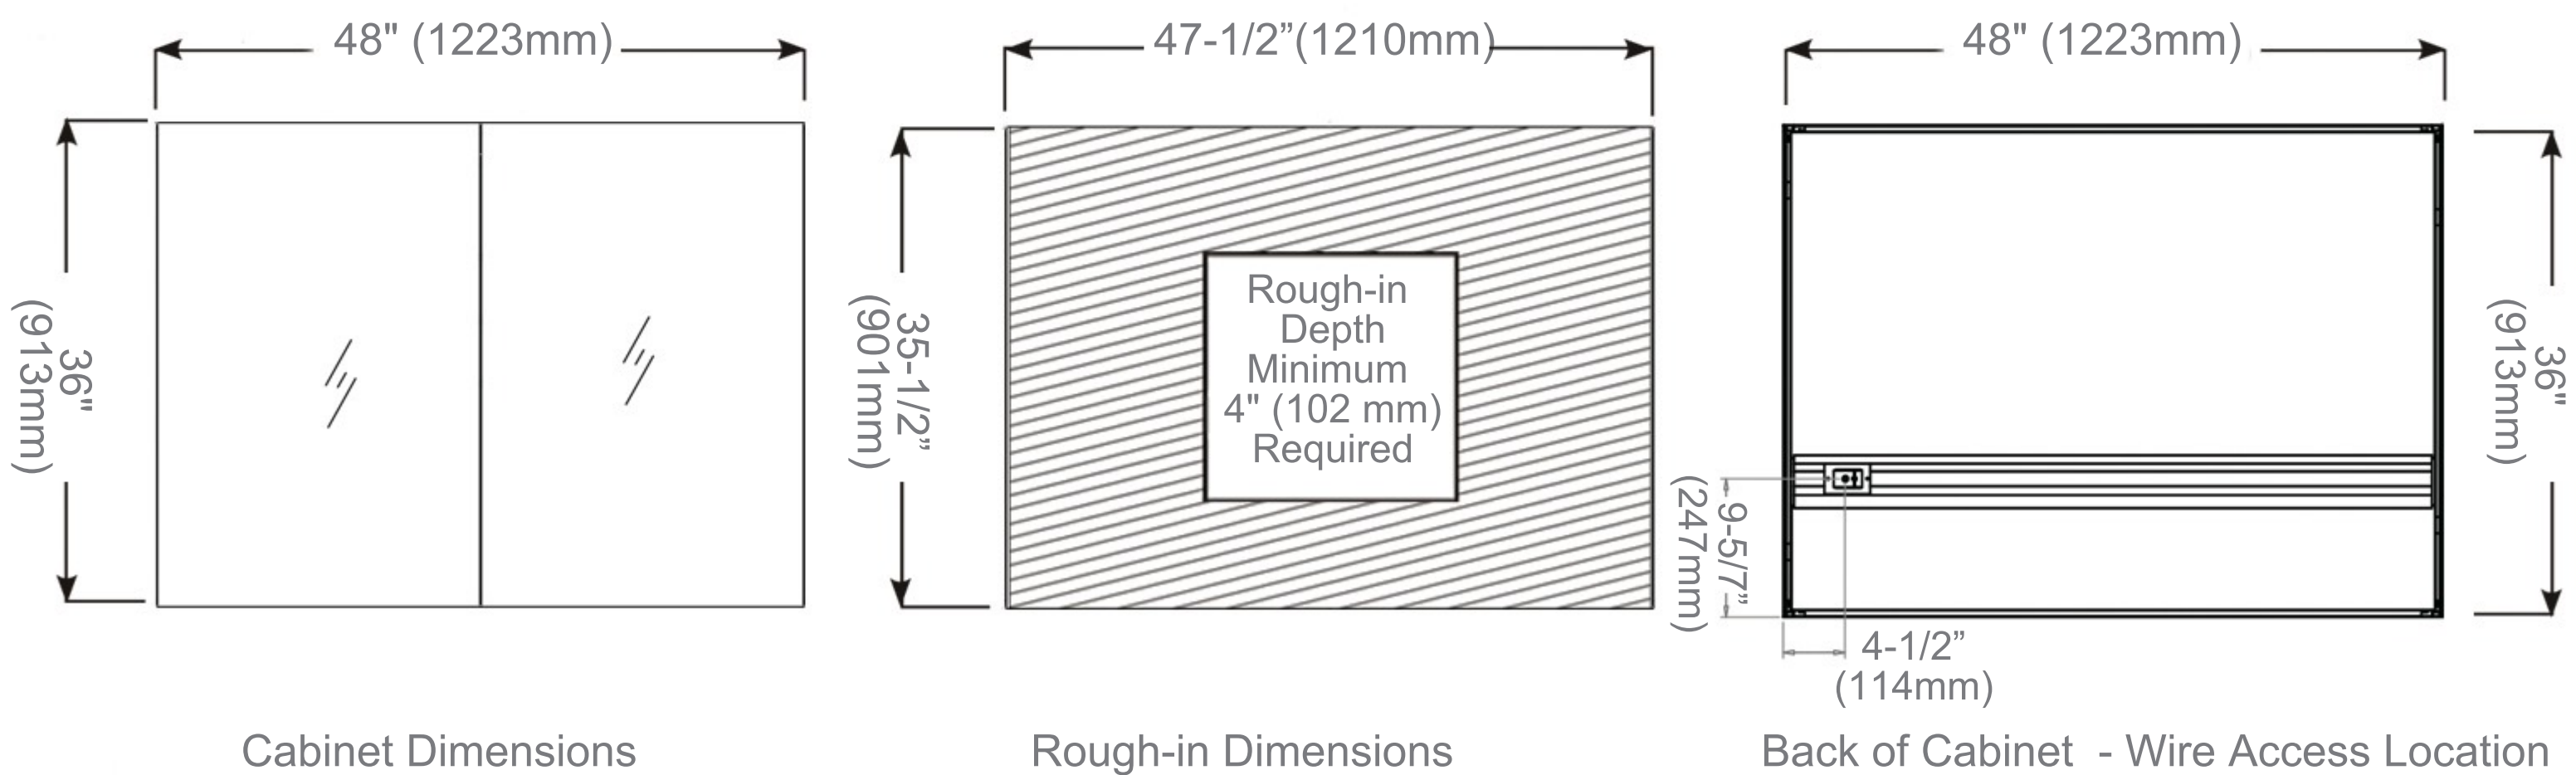

Codes / Standards Applicable

Electric Option Models are ETL certified to:

UL 962

CSA Standard C22.2 No.68

Dimensions

Height: 36" (913 mm)

Width: 48" (1223 mm)

Depth When surface mounted: 5" (127 mm)

Depth When recessed: 1" (25mm)

48" W x 36" H x 5" D

Installation Options

Recessed Mount: Rough Opening

47-1/2" W x 35-1/2" H/x 4" D

Surface Mount: Surface Mount Kit is included

Electrical System

- INPUT : 110VAC
- OUTPUT : 110VAC
- Field wire location as shown in drawing
- 1/2" conduit (Ø 7/8" actual) electrical knockout location shown below
- Included field wire cable clamp
- Circuit Diagram

Circuit Diagram

Surface Mount

Recessed Mount

Cabinet Dimensions

Rough-in Dimensions

Back of Cabinet - Wire Access Location