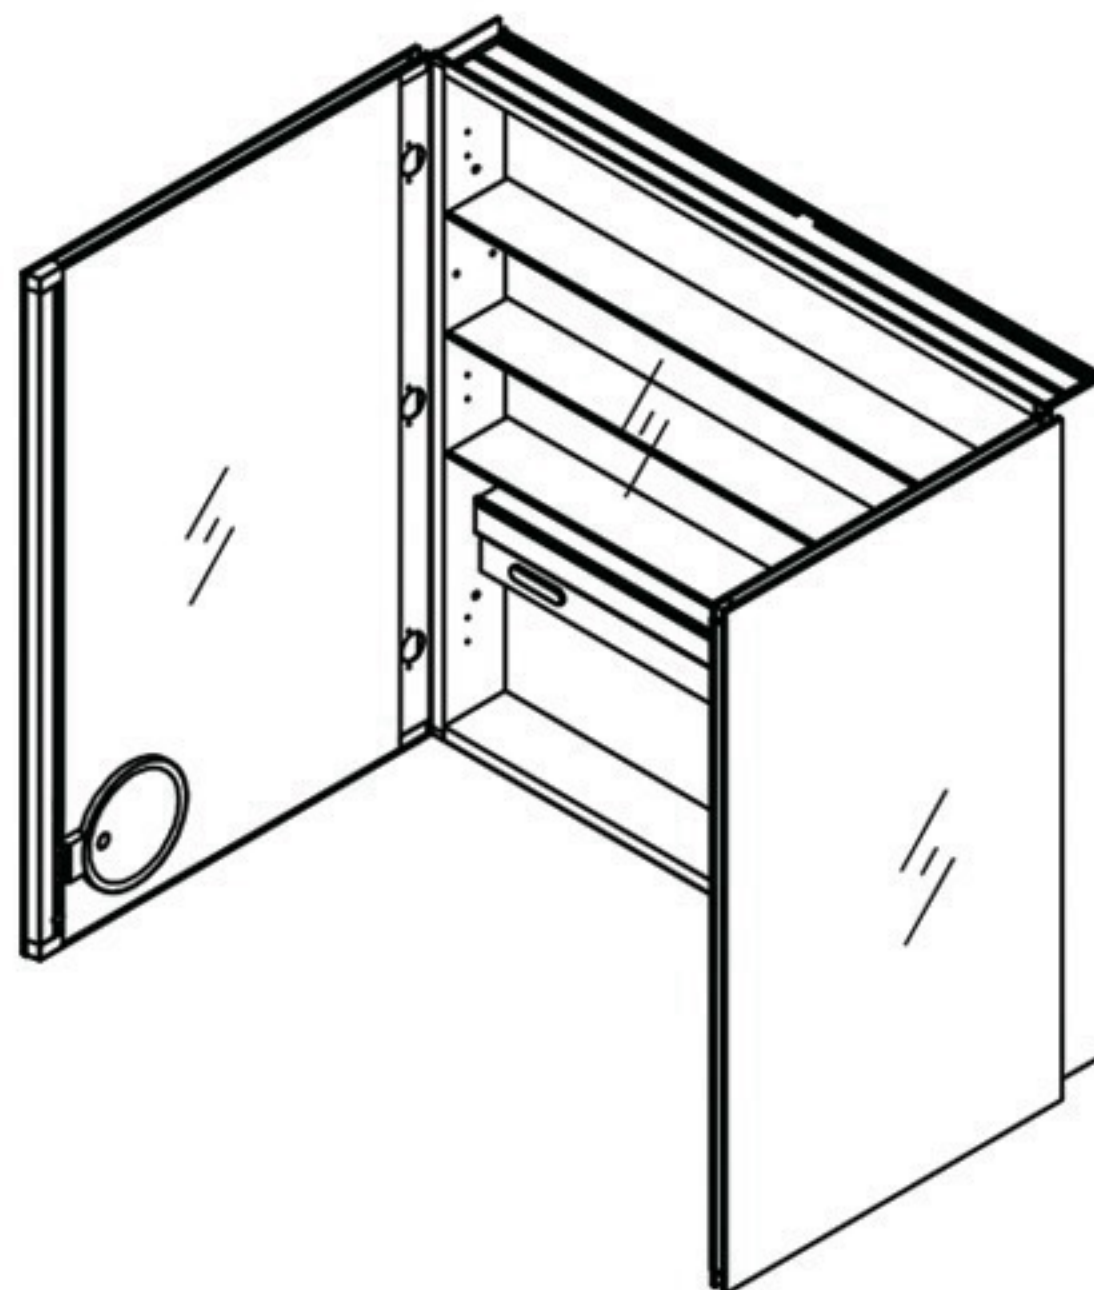

Codes / Standards Applicable

Electric Option Models are ETL certified to:

UL 962

CSA Standard C22.2 No.68

Dimensions

Height: 36" (913 mm)

Width: 48" (1223 mm)

Depth When surface mounted: 5" (127 mm)

Depth When recessed: 1" (25mm)

48" W x 36" H x 5" D

Installation Options

Recessed Mount: Rough Opening

47-1/2" W x 35-1/2" H/x 4" D

Surface Mount: Surface Mount Kit is included

Electrical System

- INPUT : 110VAC
- OUTPUT : 110VAC
- Field wire location as shown in drawing
- 1/2" conduit (Ø 7/8" actual) electrical knockout location shown below
- Included field wire cable clamp
- Circuit Diagram

Circuit Diagram

Surface Mount

Recessed Mount

Cabinet Dimensions

Rough-in Dimensions

Back of Cabinet - Wire Access Location