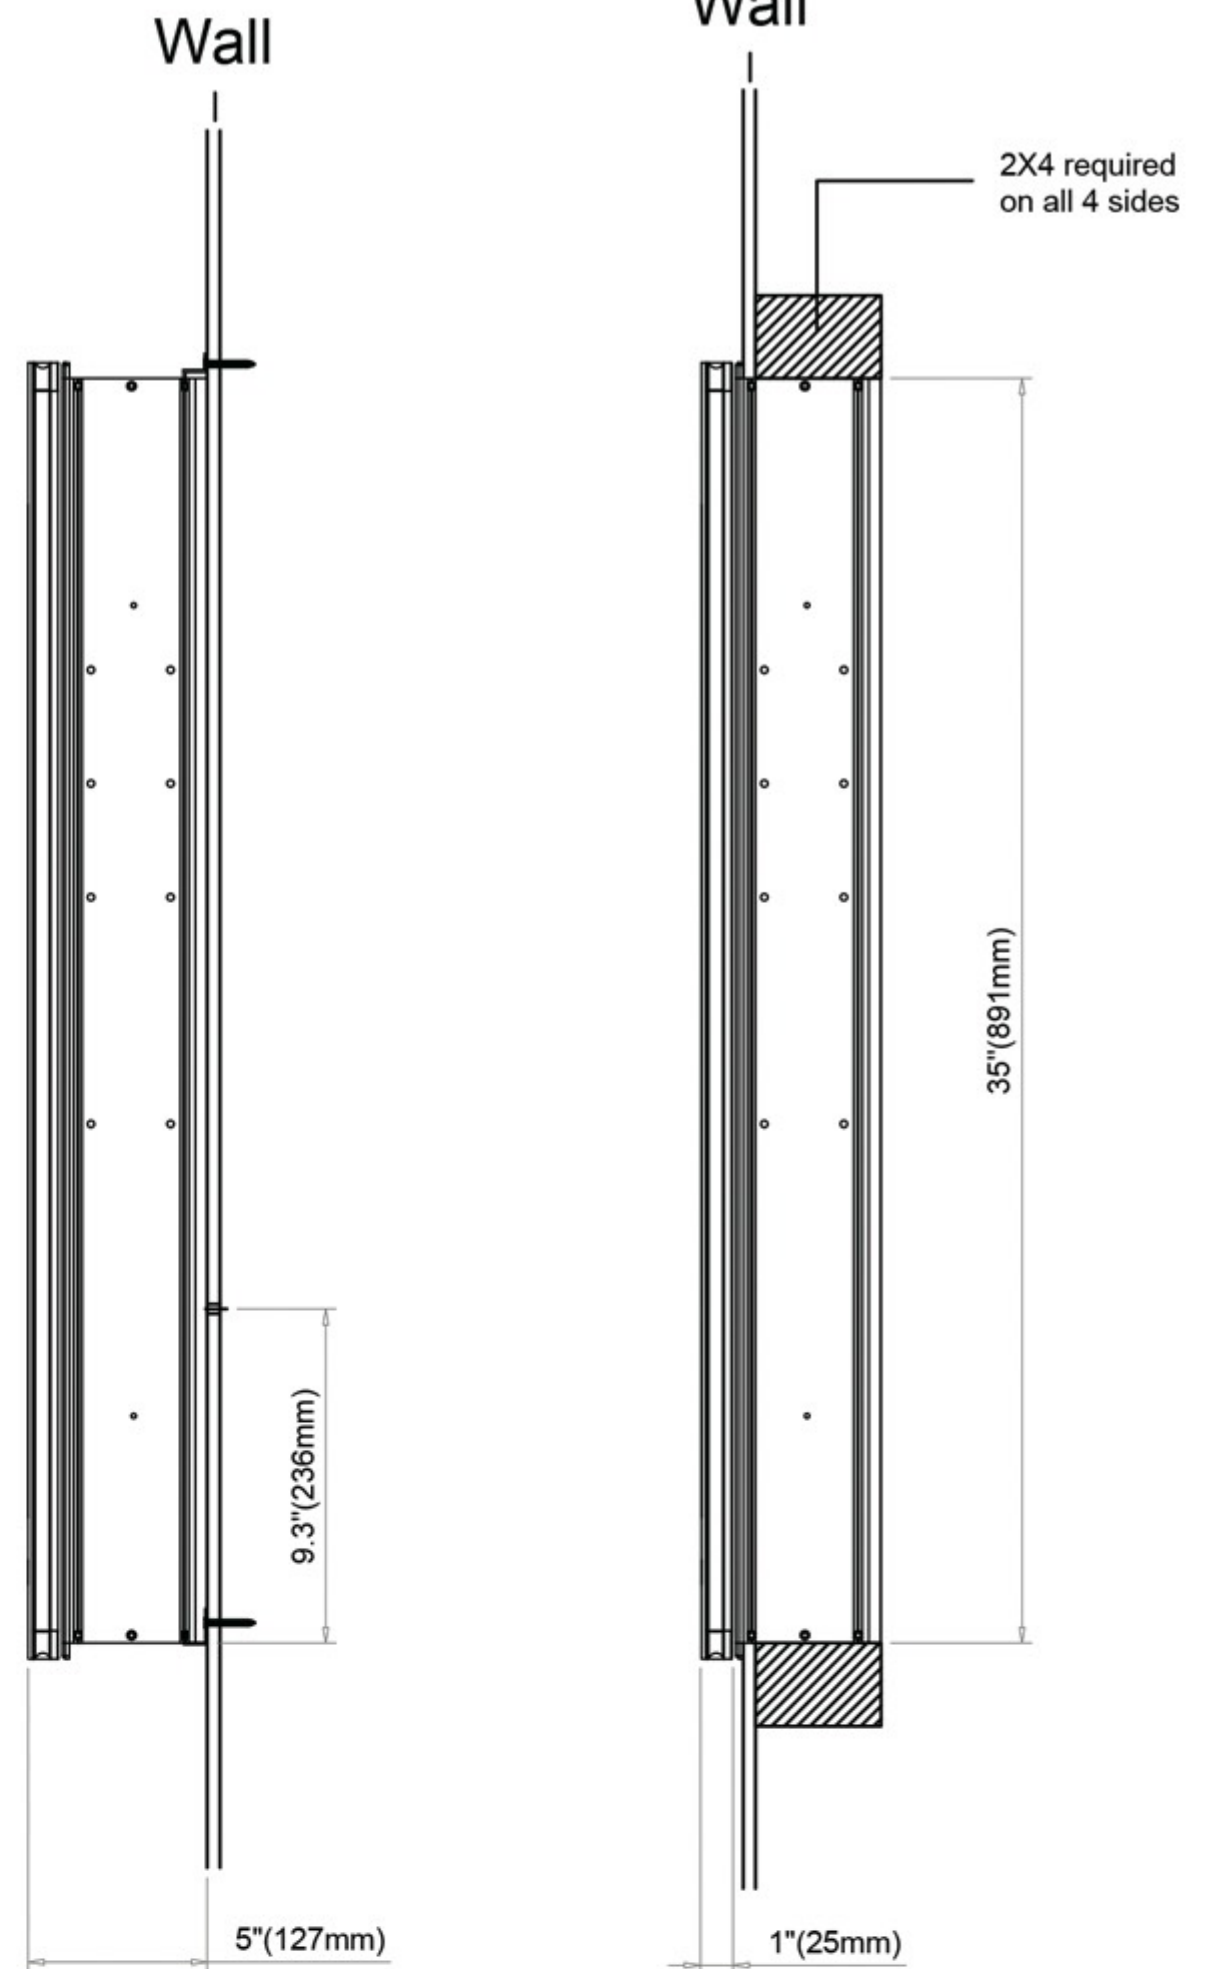

Mirror: Quality polished edge 5mm silver mirrored glass is used for the best front-surface reflexivity in the visible spectrum.

Interior: Double Sided Mirrored Doors and Back Wall.

Installation: Recessed or Surface Mount.

Codes / Standards Applicable

Electric Option Models are ETL certified to:

UL 962

CSA Standard C22.2 No.68

Dimensions

Height: 36" (913 mm)

Width: 48" (1223 mm)

Depth When surface mounted: 5" (127 mm)

Depth When recessed: 1" (25mm)

48" W x 36" H x 5" D

Installation Options

Recessed Mount: Rough Opening

47-1/2" W x 35-1/2" H/x 4" D

Surface Mount: Surface Mount Kit is included

Electrical System

- INPUT : 110VAC
- OUTPUT : 110VAC
- Field wire location as shown in drawing
- 1/2" conduit (Ø 7/8" actual) electrical knockout location shown below
- Included field wire cable clamp
- Circuit Diagram

Circuit Diagram

Surface Mount

Recessed Mount

Cabinet Dimensions

Rough-in Dimensions

Back of Cabinet - Wire Access Location