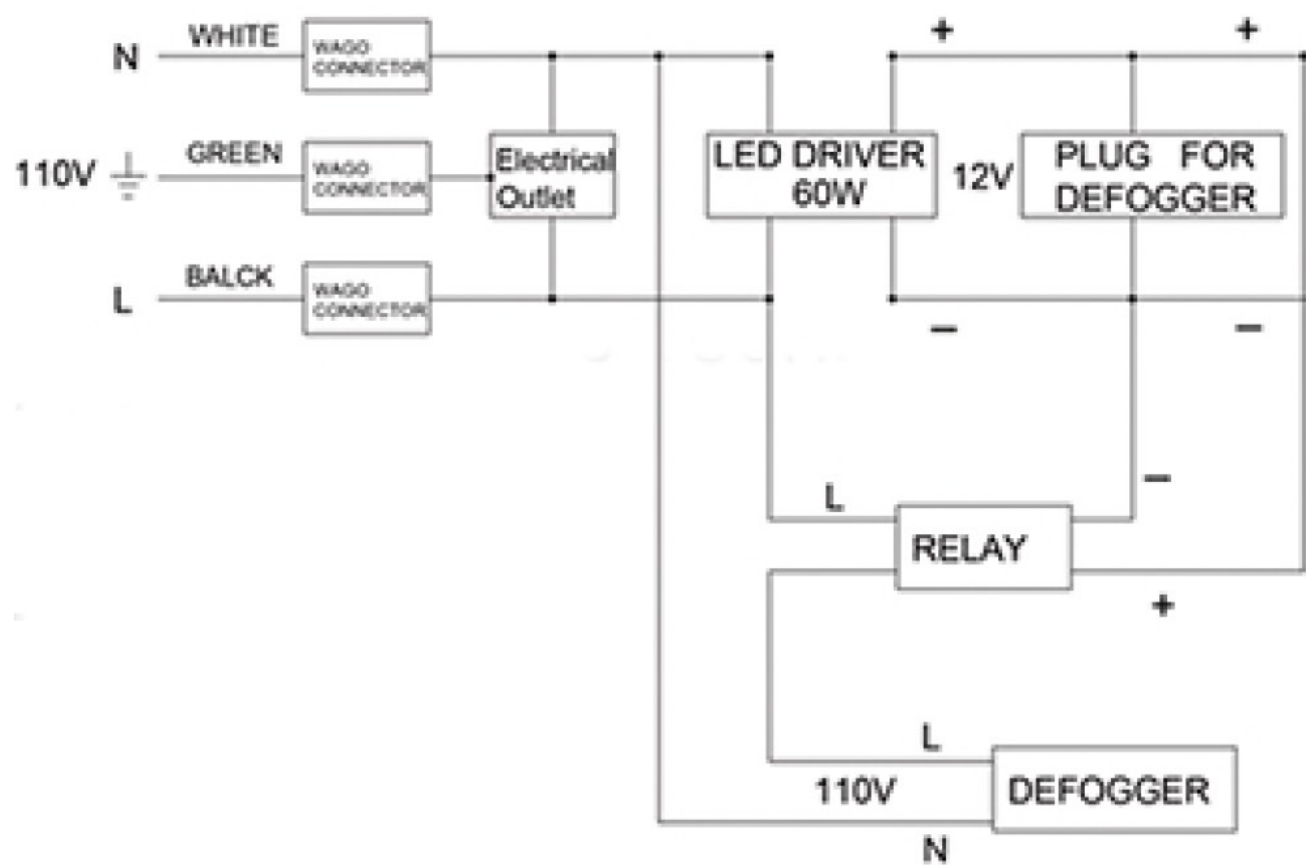

Codes / Standards Applicable

Electric Option Models are ETL certified to:

UL 962

CSA Standard C22.2 No.68

Dimensions

Height: 36" (913 mm)

Width: 48" (1223 mm)

Depth When surface mounted: 5" (127 mm)

Depth When recessed: 1" (25mm)

48" W x 36" H x 5" D

Installation Options

Recessed Mount: Rough Opening

47-1/2" W x 35-1/2" H/x 4" D

Surface Mount: Surface Mount Kit is included

Electrical System

- INPUT : 110VAC
- OUTPUT : 110VAC
- Field wire location as shown in drawing
- 1/2" conduit (Ø 7/8" actual) electrical knockout location shown below
- Included field wire cable clamp
- Circuit Diagram