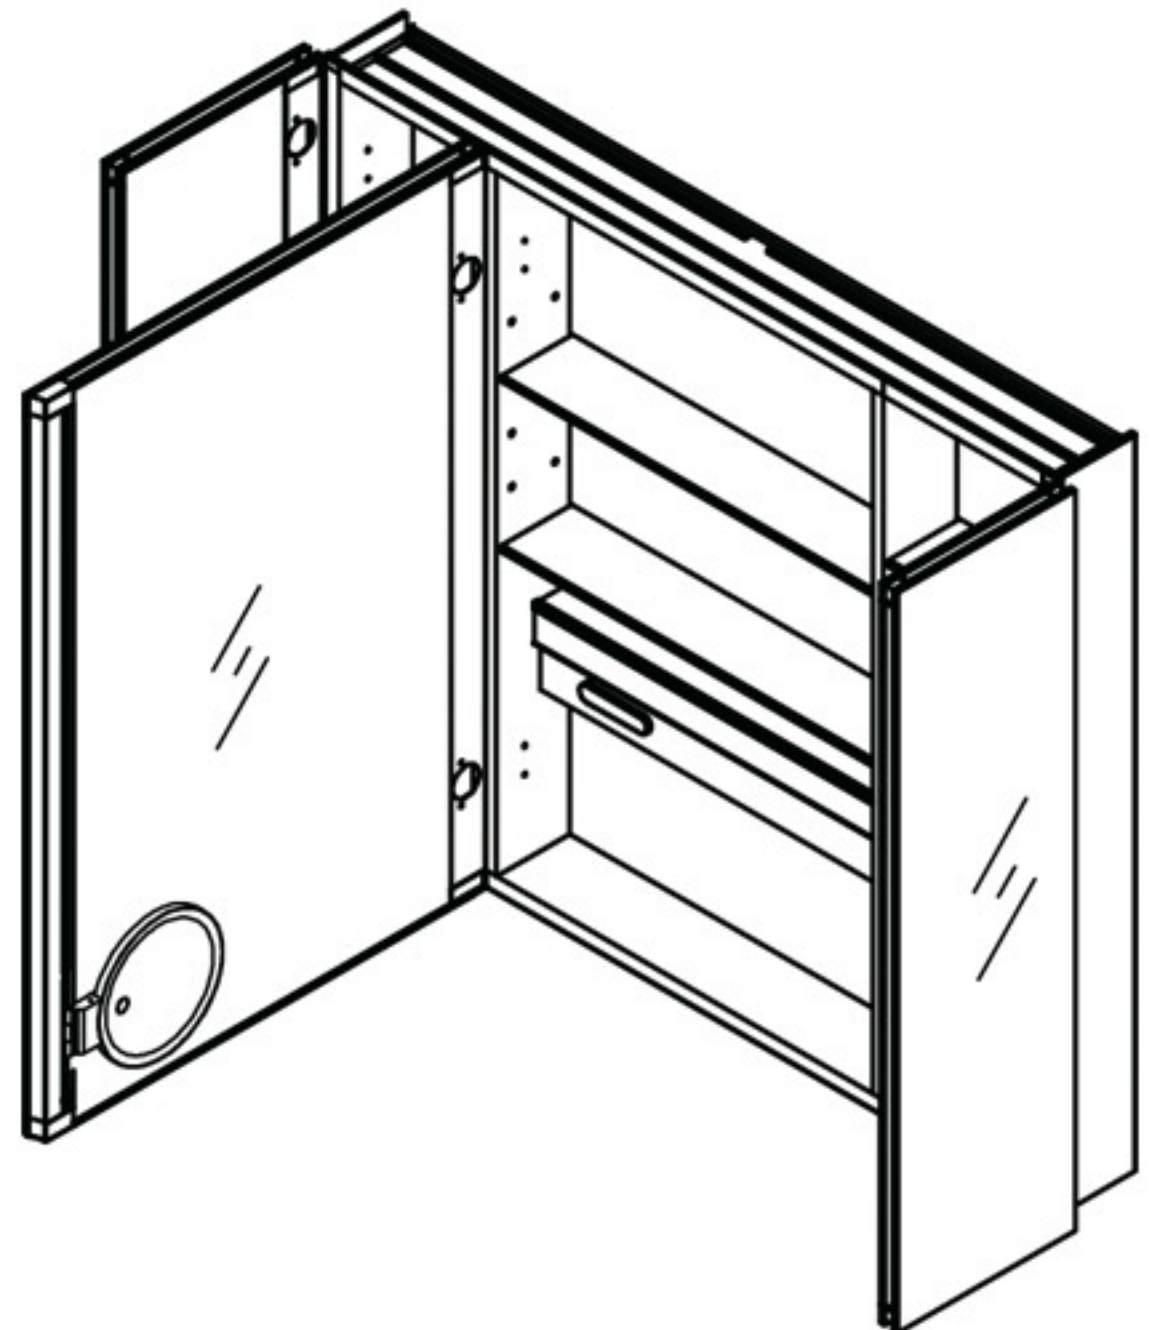

Codes / Standards Applicable

Electric Option Models are ETL certified to:

UL 962

CSA Standard C22.2 No.68

Dimensions

Height: 30" (762 mm)

Width: 36" (915 mm)

Depth When surface mounted: 5" (127 mm)

Depth When recessed: 1" (25mm)

36"W x 30"H x 5"D Triple Door

Installation Options

Recessed Mount: Rough Opening

35-1/2" H x 29-1/2" W x 4" D

(749mm H x 901mm W x 102mm D)

Surface Mount: Surface Mount Kit is included