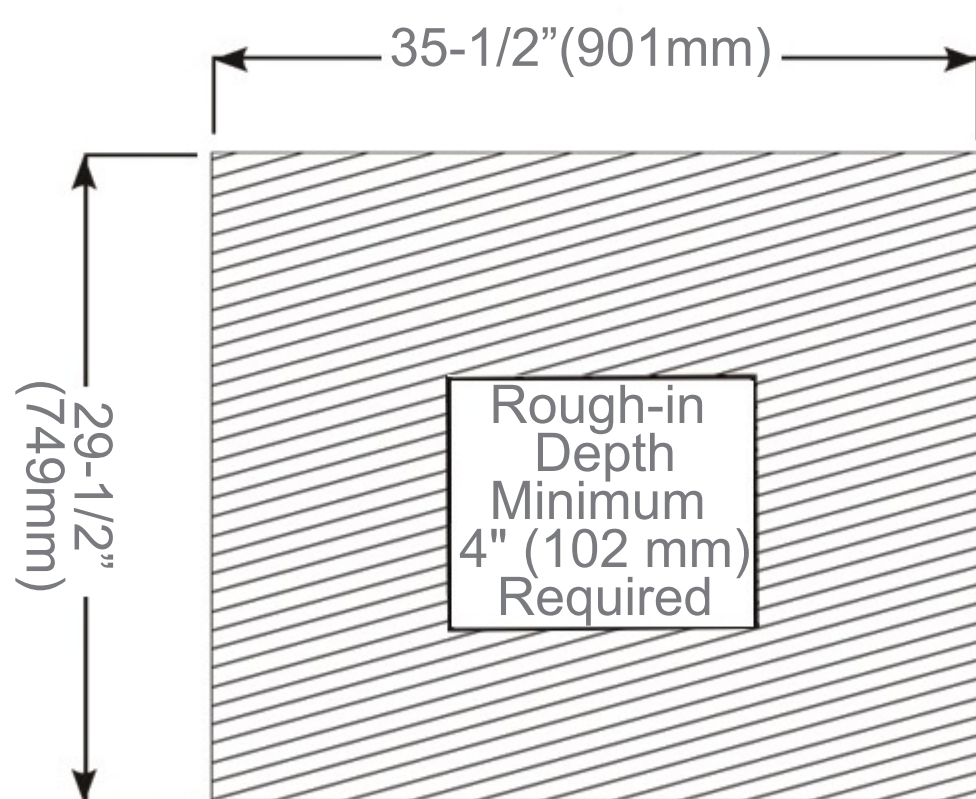

## Dimensions

**Height:** 30" (762 mm)

**Width:** 36" (915 mm)

**Depth When surface mounted:** 5" (127 mm)

**Depth When recessed:** 1" (25mm)

36"W x 30"H x 5"D Triple Door

## Installation Options

**Recessed Mount: Rough Opening**

35-1/2" H x 29-1/2" W x 4" D

(749mm H x 901mm W x 102mm D)

**Surface Mount: Surface Mount Kit is included**

Circuit Diagram

Recessed Mount

Surface Mount

Cabinet Dimensions

Rough-in Dimensions

Back of Cabinet - Wire Access Location