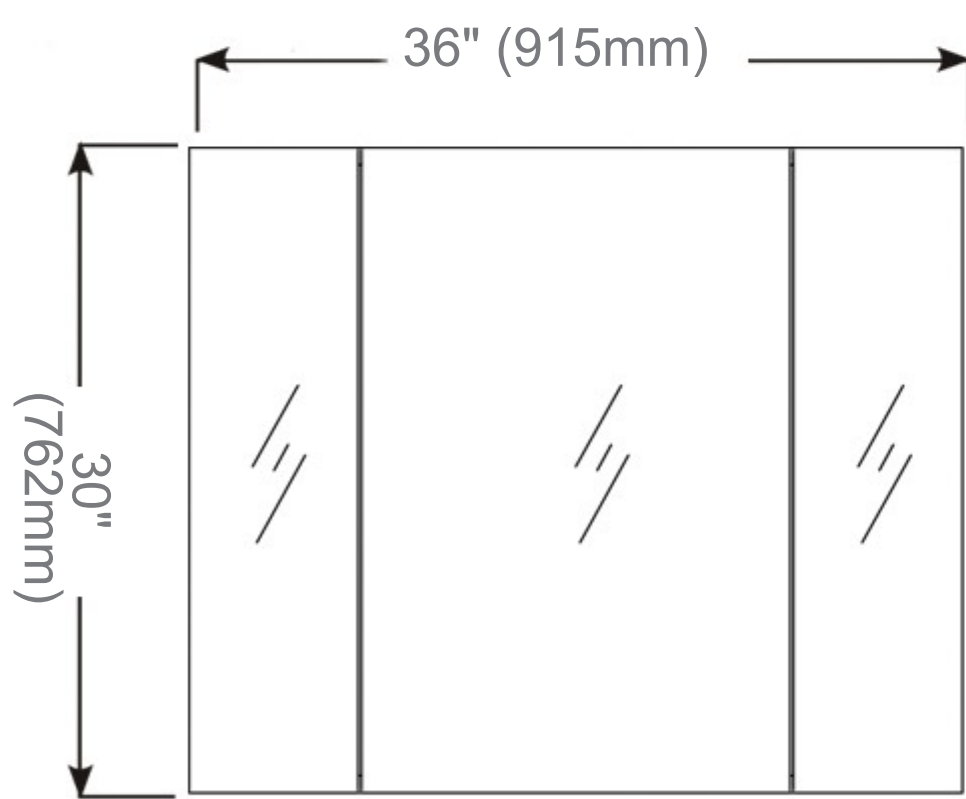

Cabinet Dimensions