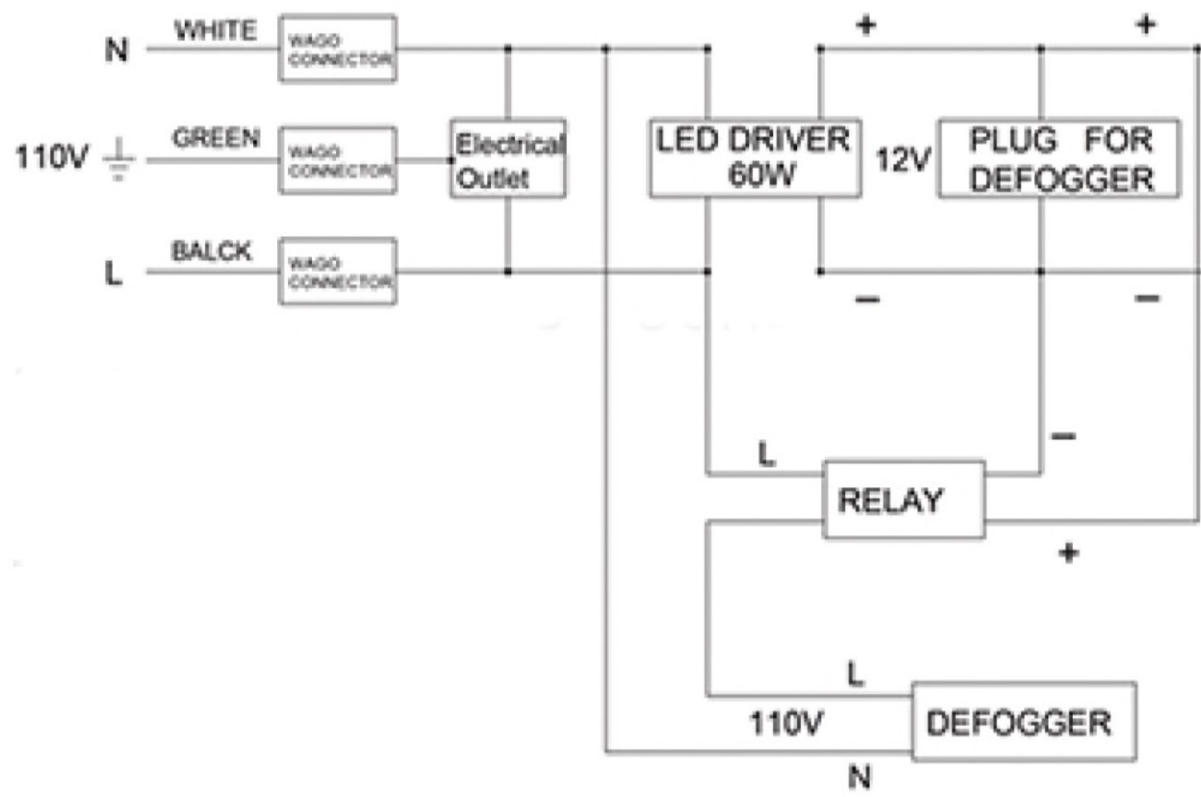

## Installation Options

**Recessed Mount: Rough Opening**

35-1/2" H x 29-1/2" W x 4" D

(749mm H x 901mm W x 102mm D)

**Surface Mount: Surface Mount Kit is included**

## Electrical System

- INPUT : 110VAC
- OUTPUT : 110VAC
- Field wire location as shown in drawing
- 1/2" conduit (Ø 7/8" actual) electrical knockout location shown below
- Included field wire cable clamp
- Circuit Diagram