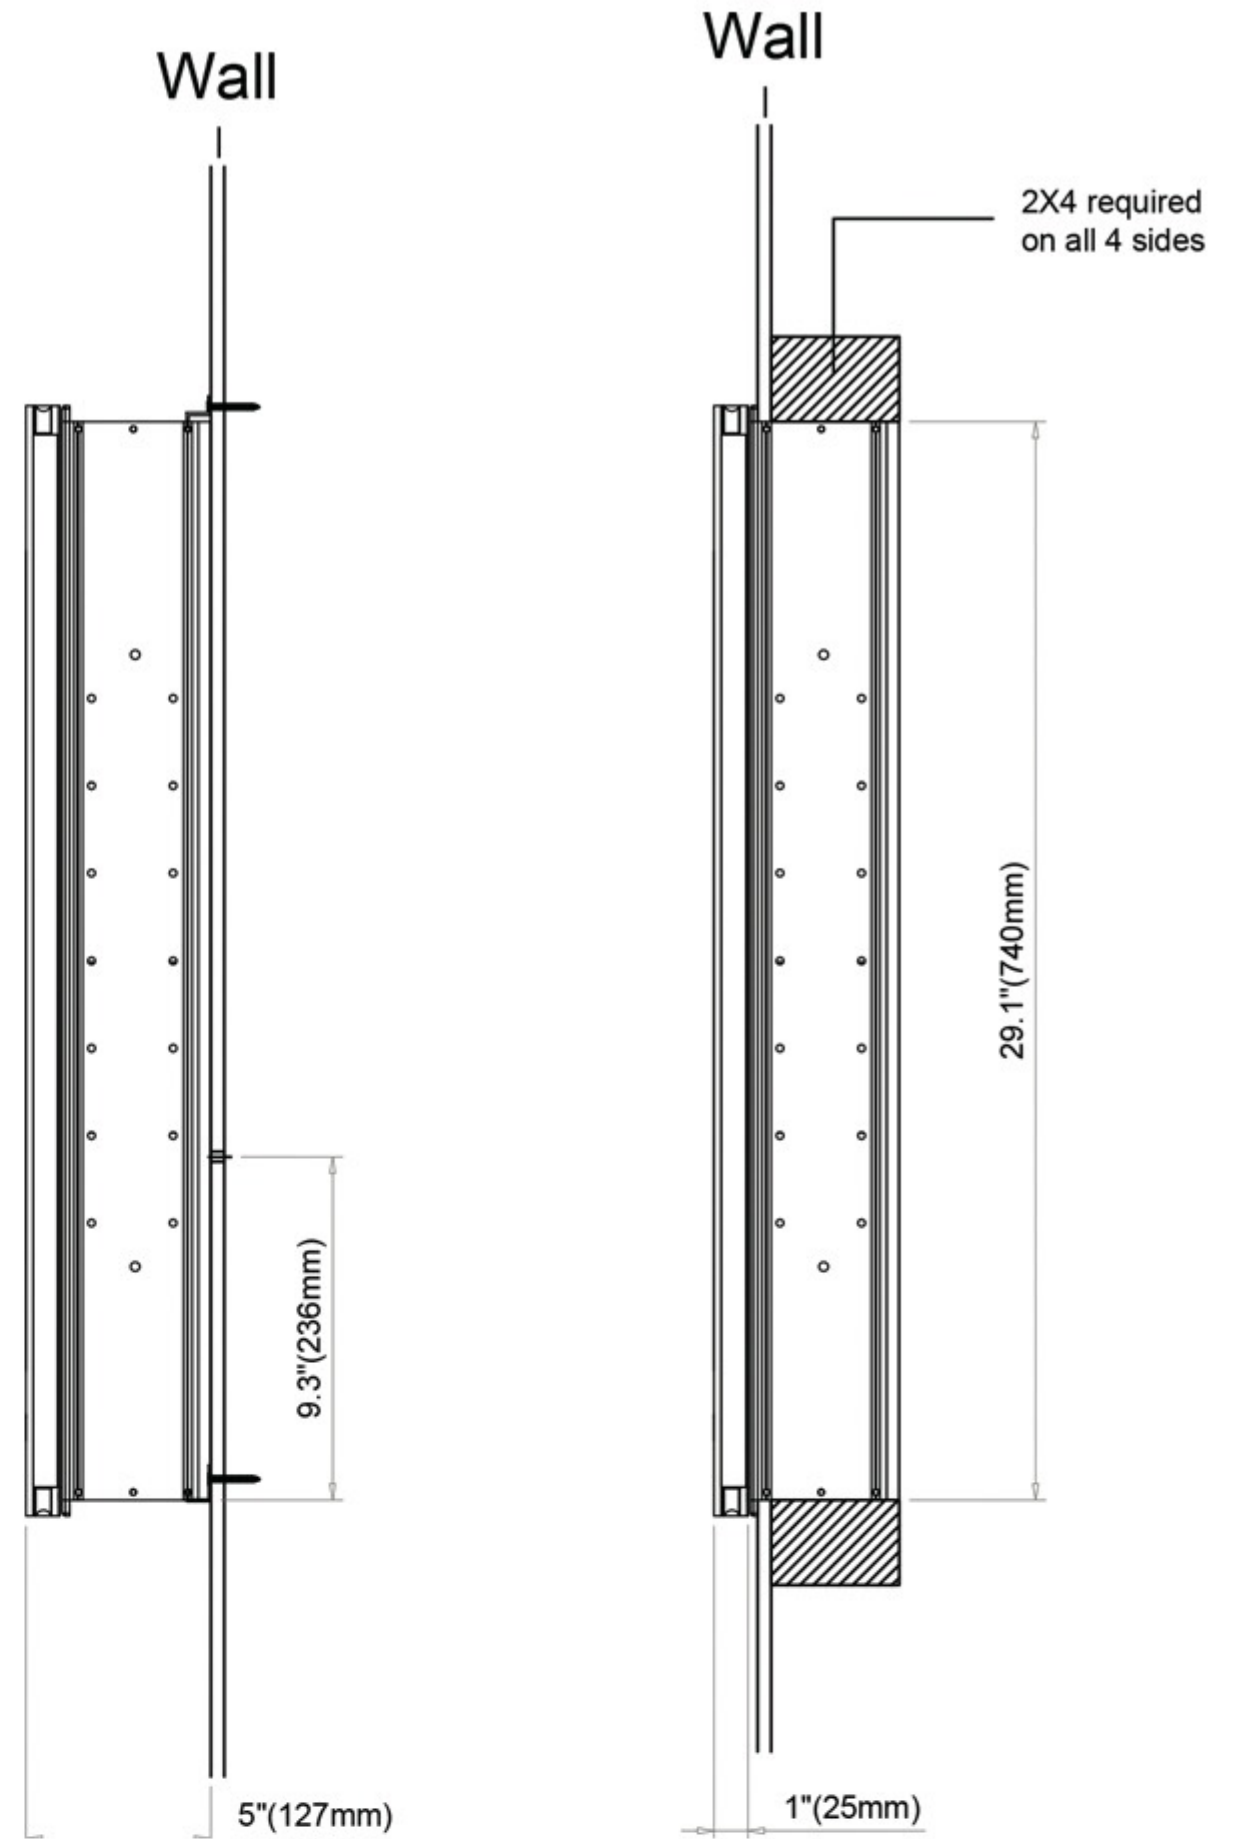

## Dimensions

**Height:** 30" (762 mm)

**Width:** 36" (915 mm)

**Depth When surface mounted:** 5" (127 mm)

**Depth When recessed:** 1" (25mm)

36"W x 30"H x 5"D Triple Door

## Installation Options

**Recessed Mount: Rough Opening**

35-1/2" H x 29-1/2" W x 4" D

(749mm H x 901mm W x 102mm D)

**Surface Mount: Surface Mount Kit is included**

## Electrical System

- INPUT : 110VAC
- OUTPUT : 110VAC
- Field wire location as shown in drawing
- 1/2" conduit (Ø 7/8" actual) electrical knockout location shown below
- Included field wire cable clamp
- Circuit Diagram

Circuit Diagram

Recessed Mount

Surface Mount

Cabinet Dimensions

Rough-in Dimensions

Back of Cabinet - Wire Access Location