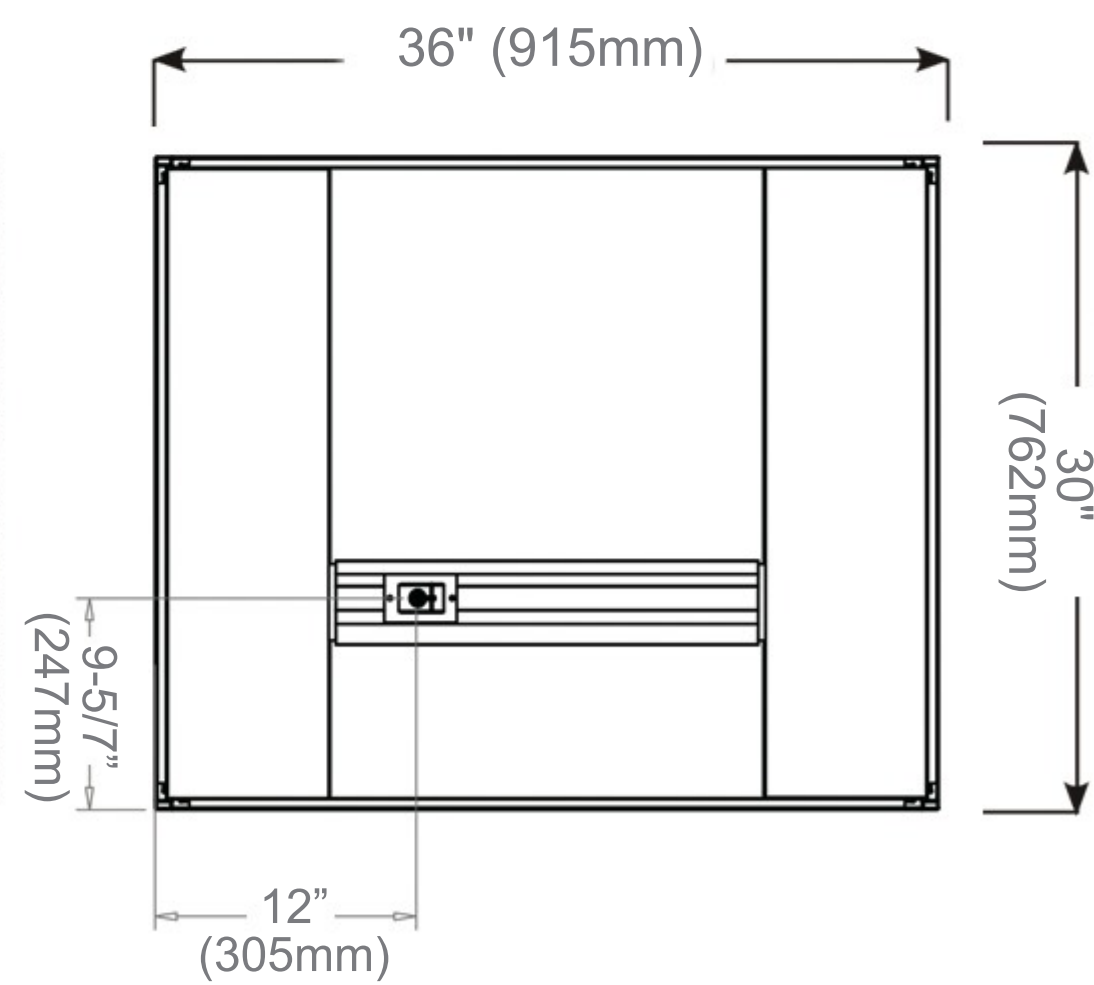

## Dimensions

**Height:** 30" (762 mm)

**Width:** 36" (915 mm)

**Depth When surface mounted:** 5" (127 mm)

**Depth When recessed:** 1" (25mm)

36"W x 30"H x 5"D Triple Door

## Installation Options

**Recessed Mount: Rough Opening**

35-1/2" H x 29-1/2" W x 4" D

(749mm H x 901mm W x 102mm D)

**Surface Mount: Surface Mount Kit is included**

## Electrical System

- INPUT : 110VAC
- OUTPUT : 110VAC
- Field wire location as shown in drawing
- 1/2" conduit (Ø 7/8" actual) electrical knockout location shown below
- Included field wire cable clamp
- Circuit Diagram

Circuit Diagram

Recessed Mount

Surface Mount

Cabinet Dimensions

Rough-in Dimensions

Back of Cabinet - Wire Access Location