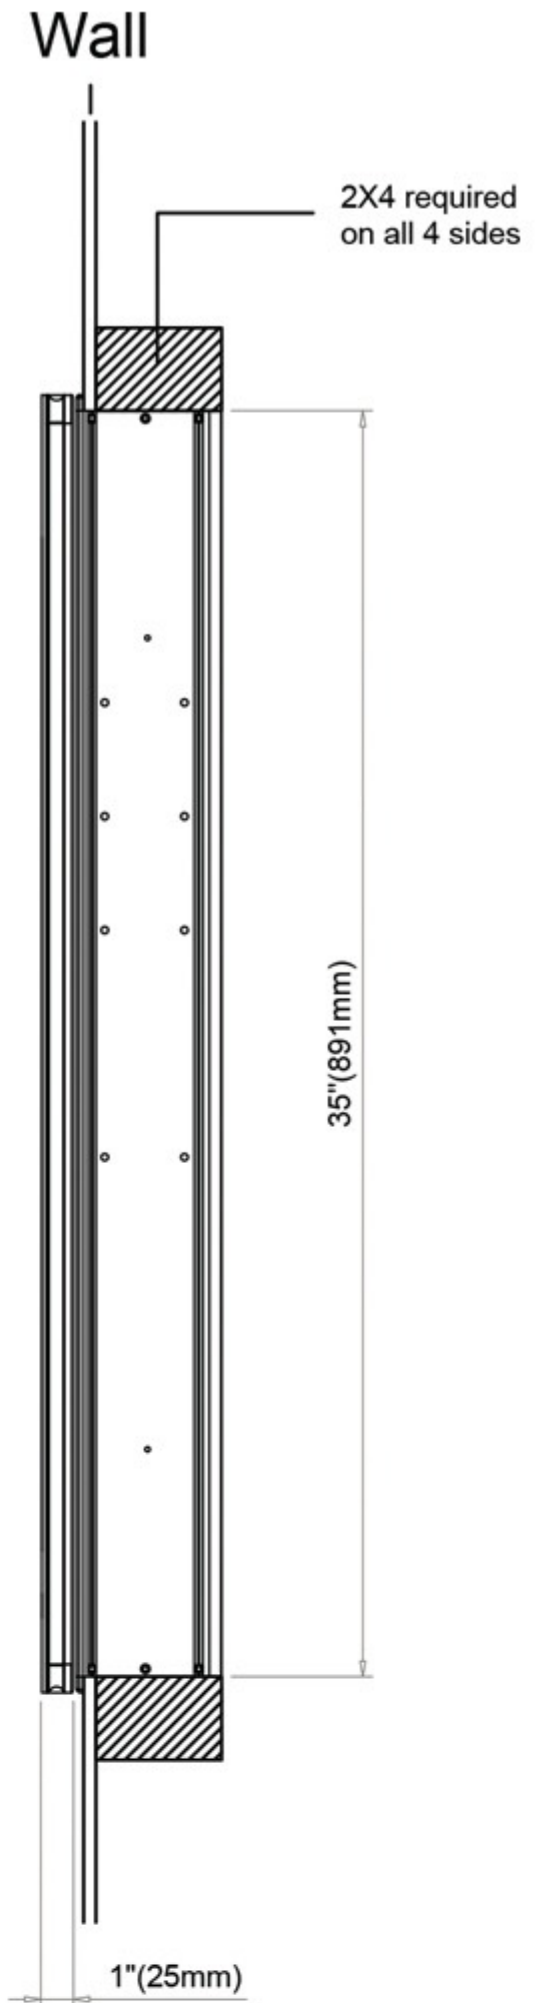

Codes / Standards Applicable

Electric Option Models are ETL certified to:

UL 962

CSA Standard C22.2 No.68

Dimensions

Height: 36" (915 mm)

Width: 36" (915 mm)

Depth When surface mounted: 5" (127 mm)

Depth When recessed: 1" (25mm)

36"W x 36"H x 5"D Triple Door

Installation Options

Recessed Mount: Rough Opening

35-1/2" H x 35-1/2" W x 4" D

(901mm H x 901mm W x 102mm D)

Surface Mount: Surface Mount Kit is included

Electrical System

- INPUT : 110VAC
- OUTPUT : 110VAC
- Field wire location as shown in drawing
- 1/2" conduit (Ø 7/8" actual) electrical knockout location shown below
- Included field wire cable clamp
- Circuit Diagram

Circuit Diagram

Surface Mount

Recessed Mount

Cabinet Dimensions

Rough-in Dimensions

Back of Cabinet - Wire Access Location