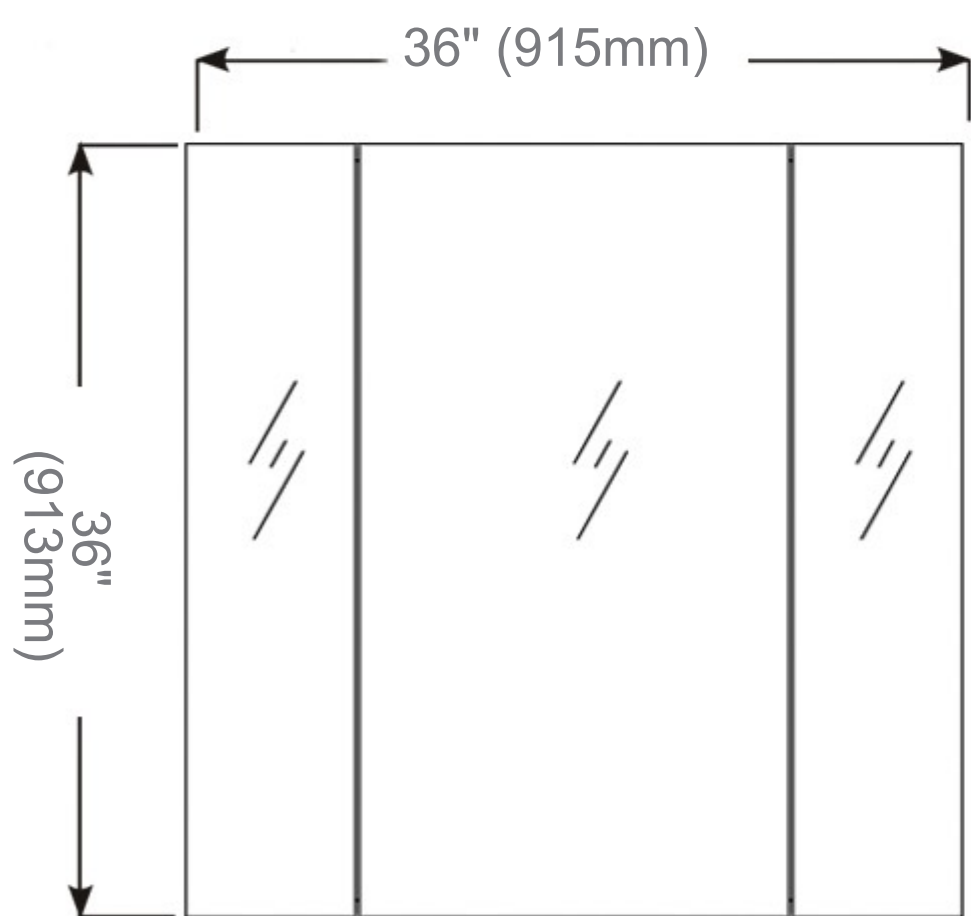

Cabinet Dimensions