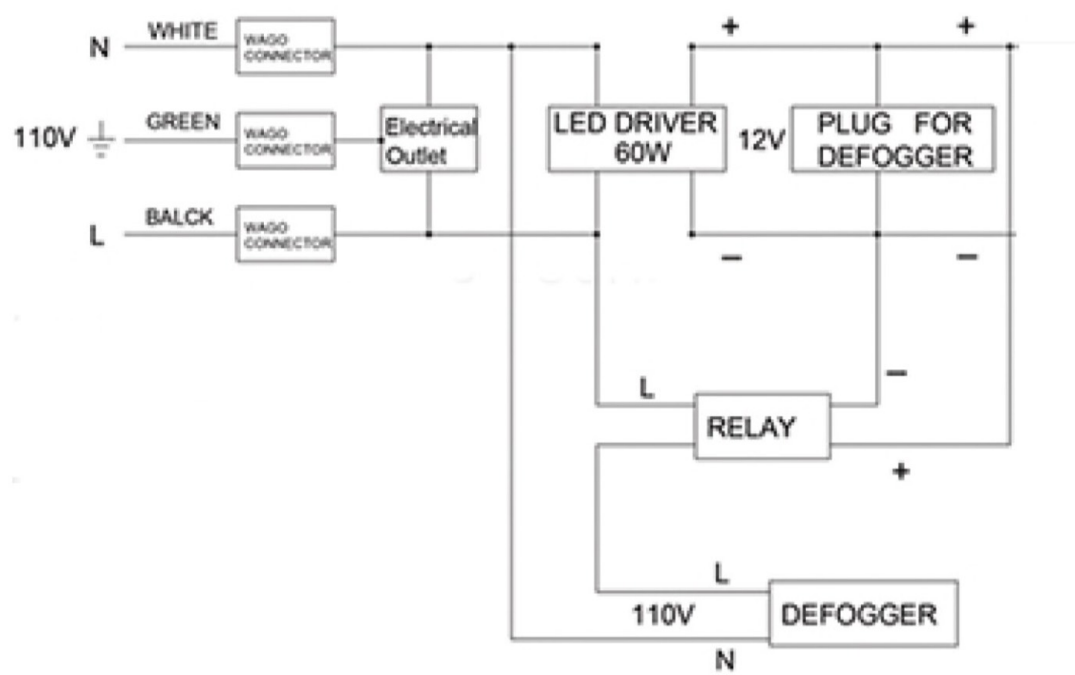

Electrical System

- INPUT : 110VAC
- OUTPUT : 110VAC
- Field wire location as shown in drawing
- 1/2" conduit (Ø 7/8" actual) electrical knockout location shown below
- Included field wire cable clamp
- Circuit Diagram