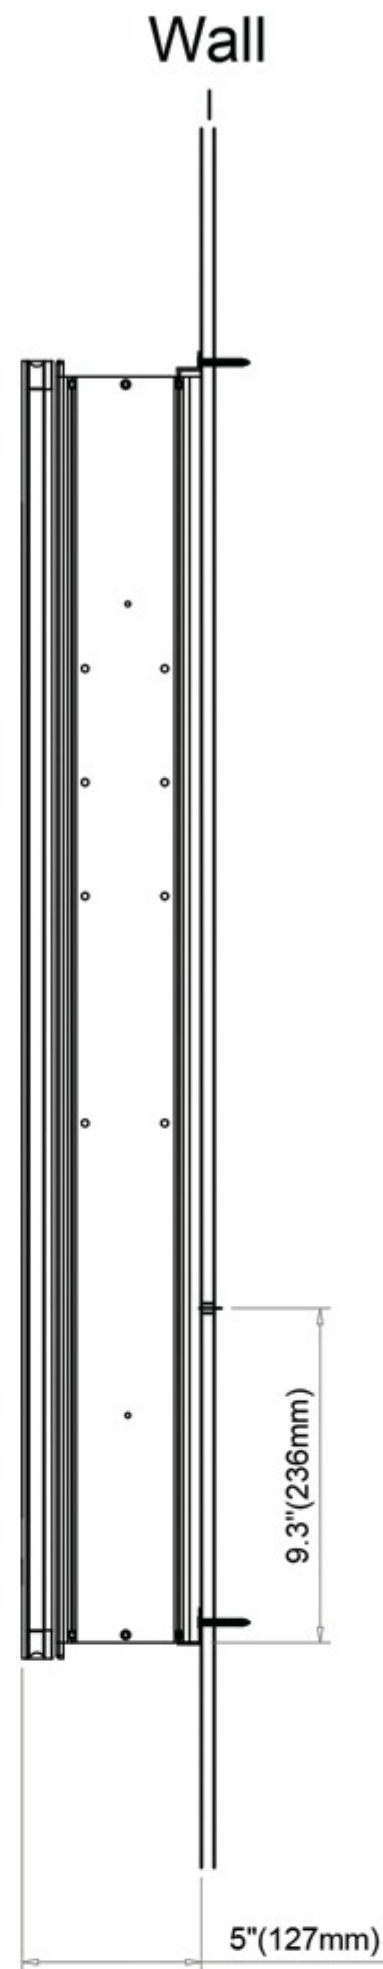

Codes / Standards Applicable

Electric Option Models are ETL certified to:

UL 962

CSA Standard C22.2 No.68

Dimensions

Height: 36" (915 mm)

Width: 36" (915 mm)

Depth When surface mounted: 5" (127 mm)

Depth When recessed: 1" (25mm)

36"W x 36"H x 5"D Triple Door

Installation Options

Recessed Mount: Rough Opening

35-1/2" H x 35-1/2" W x 4" D

(901mm H x 901mm W x 102mm D)

Surface Mount: Surface Mount Kit is included

Electrical System

- INPUT : 110VAC
- OUTPUT : 110VAC
- Field wire location as shown in drawing
- 1/2" conduit (Ø 7/8" actual) electrical knockout location shown below
- Included field wire cable clamp
- Circuit Diagram

Circuit Diagram

Surface Mount

Recessed Mount

Cabinet Dimensions

Rough-in Dimensions

Back of Cabinet - Wire Access Location