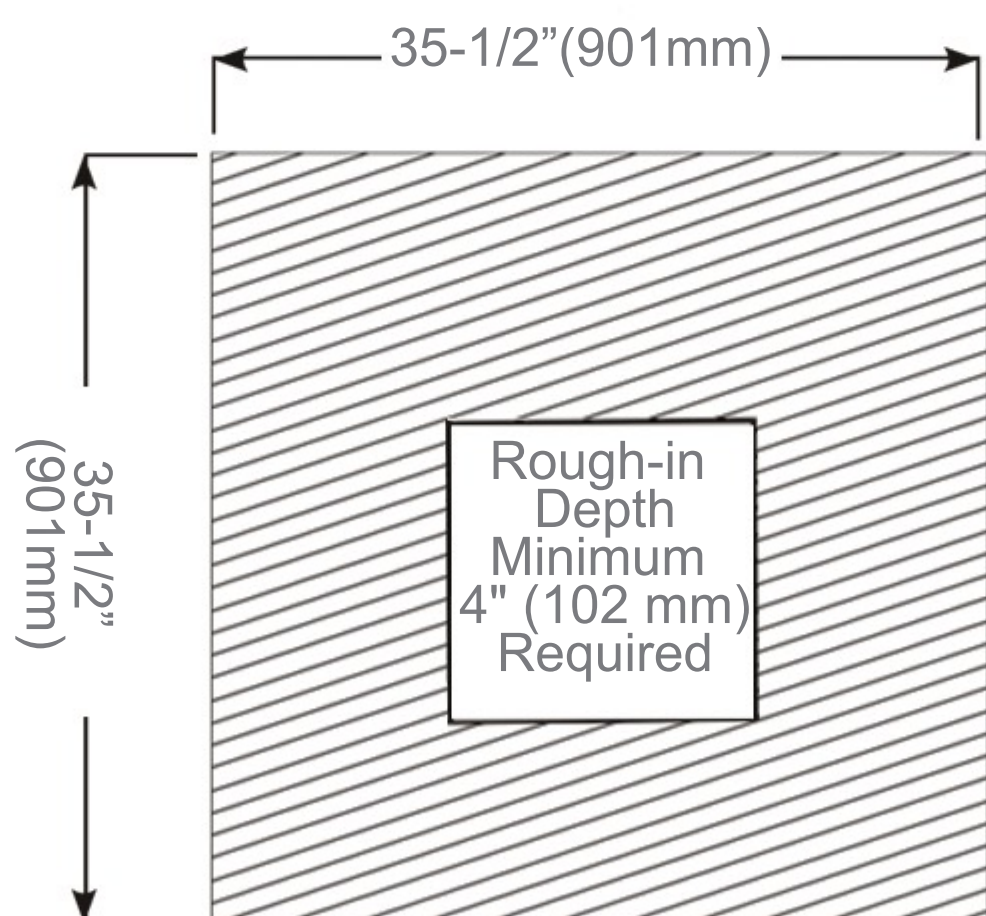

Codes / Standards Applicable

Electric Option Models are ETL certified to:

UL 962

CSA Standard C22.2 No.68

Dimensions

Height: 36" (915 mm)

Width: 36" (915 mm)

Depth When surface mounted: 5" (127 mm)

Depth When recessed: 1" (25mm)

36"W x 36"H x 5"D Triple Door

Installation Options

Recessed Mount: Rough Opening

35-1/2" H x 35-1/2" W x 4" D

(901mm H x 901mm W x 102mm D)

Surface Mount: Surface Mount Kit is included

Electrical System

- INPUT : 110VAC
- OUTPUT : 110VAC
- Field wire location as shown in drawing
- 1/2" conduit (Ø 7/8" actual) electrical knockout location shown below
- Included field wire cable clamp
- Circuit Diagram

Circuit Diagram

Surface Mount

Recessed Mount

Cabinet Dimensions

Rough-in Dimensions

Back of Cabinet - Wire Access Location