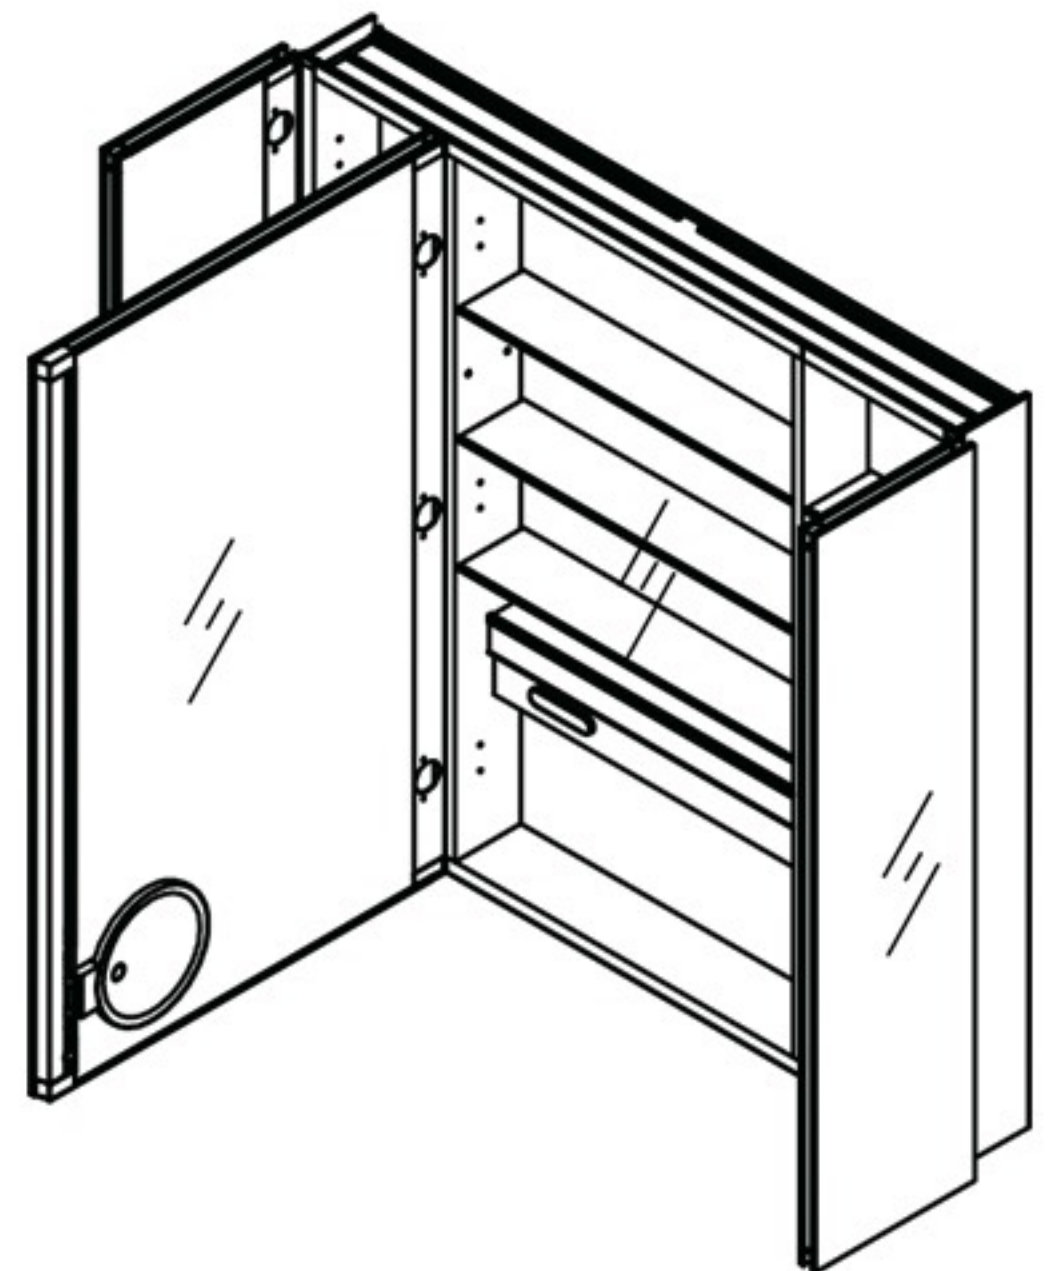

Dimmer: Dim the light of your choice by holding down the on button.

Electrical Outlets: Dual electrical outlets with USB are located inside the cabinet.

Magnetic Organization: Utilize the magnetic area embedded in the cabinet rail to neatly arrange and keep small metal items easily accessible

Mirror: Quality polished edge 5mm silver mirrored glass is used for the best front-surface reflexivity in the visible spectrum.

Interior: Double Sided Mirrored Doors and Back Wall.

Installation: Recessed or Surface Mount.

Codes / Standards Applicable

Electric Option Models are ETL certified to:

UL 962

CSA Standard C22.2 No.68

Dimensions

Height: 36" (915 mm)

Width: 36" (915 mm)

Depth When surface mounted: 5" (127 mm)

Depth When recessed: 1" (25mm)

36"W x 36"H x 5"D Triple Door

Installation Options

Recessed Mount: Rough Opening

35-1/2" H x 35-1/2" W x 4" D

(901mm H x 901mm W x 102mm D)

Surface Mount: Surface Mount Kit is included