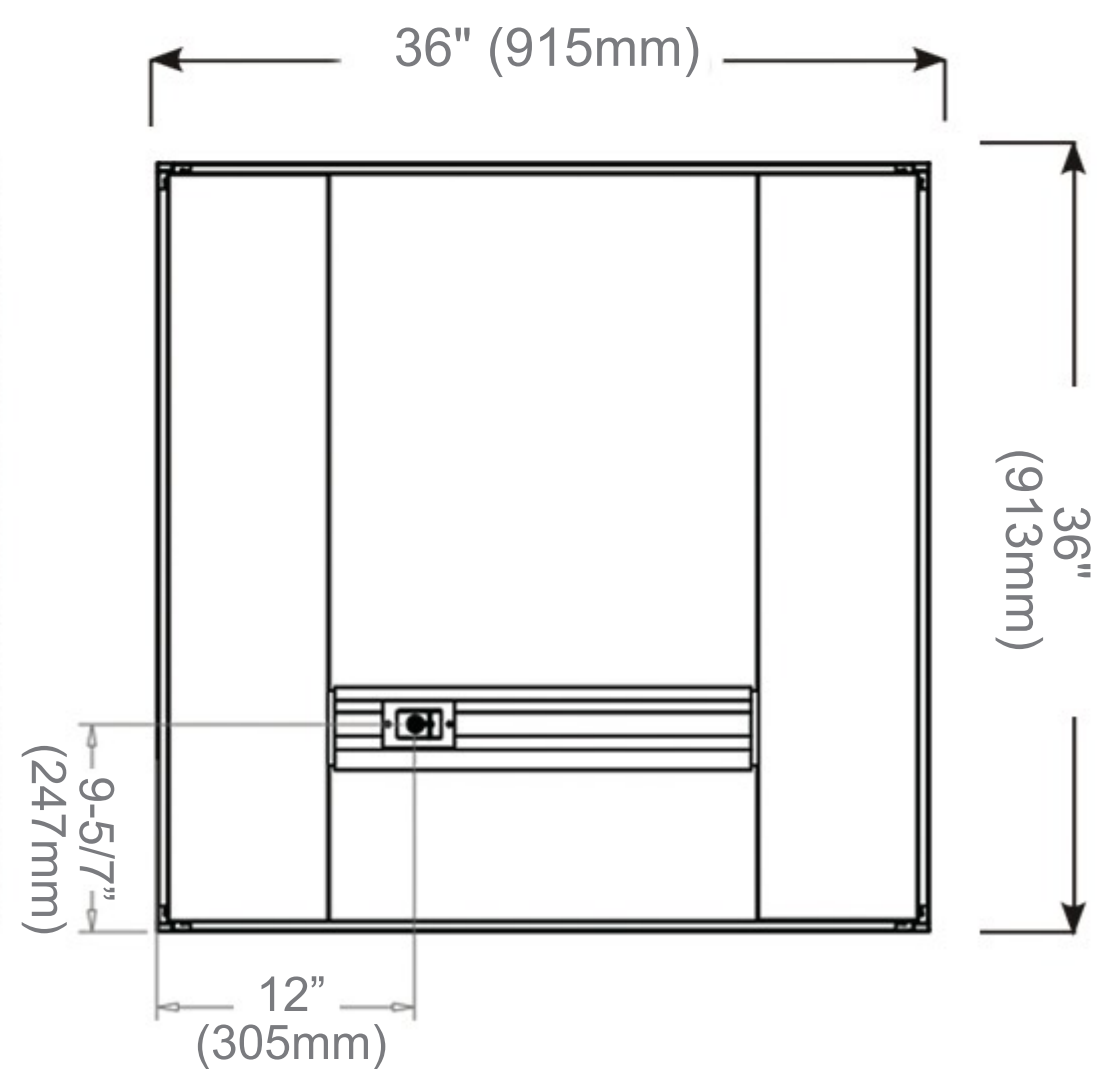

Codes / Standards Applicable

Electric Option Models are ETL certified to:

UL 962

CSA Standard C22.2 No.68

Dimensions

Height: 36" (915 mm)

Width: 36" (915 mm)

Depth When surface mounted: 5" (127 mm)

Depth When recessed: 1" (25mm)

36"W x 36"H x 5"D Triple Door

Installation Options

Recessed Mount: Rough Opening

35-1/2" H x 35-1/2" W x 4" D

(901mm H x 901mm W x 102mm D)

Surface Mount: Surface Mount Kit is included

Electrical System

- INPUT : 110VAC
- OUTPUT : 110VAC
- Field wire location as shown in drawing
- 1/2" conduit (Ø 7/8" actual) electrical knockout location shown below
- Included field wire cable clamp
- Circuit Diagram

Circuit Diagram

Surface Mount

Recessed Mount

Cabinet Dimensions

Rough-in Dimensions

Back of Cabinet - Wire Access Location