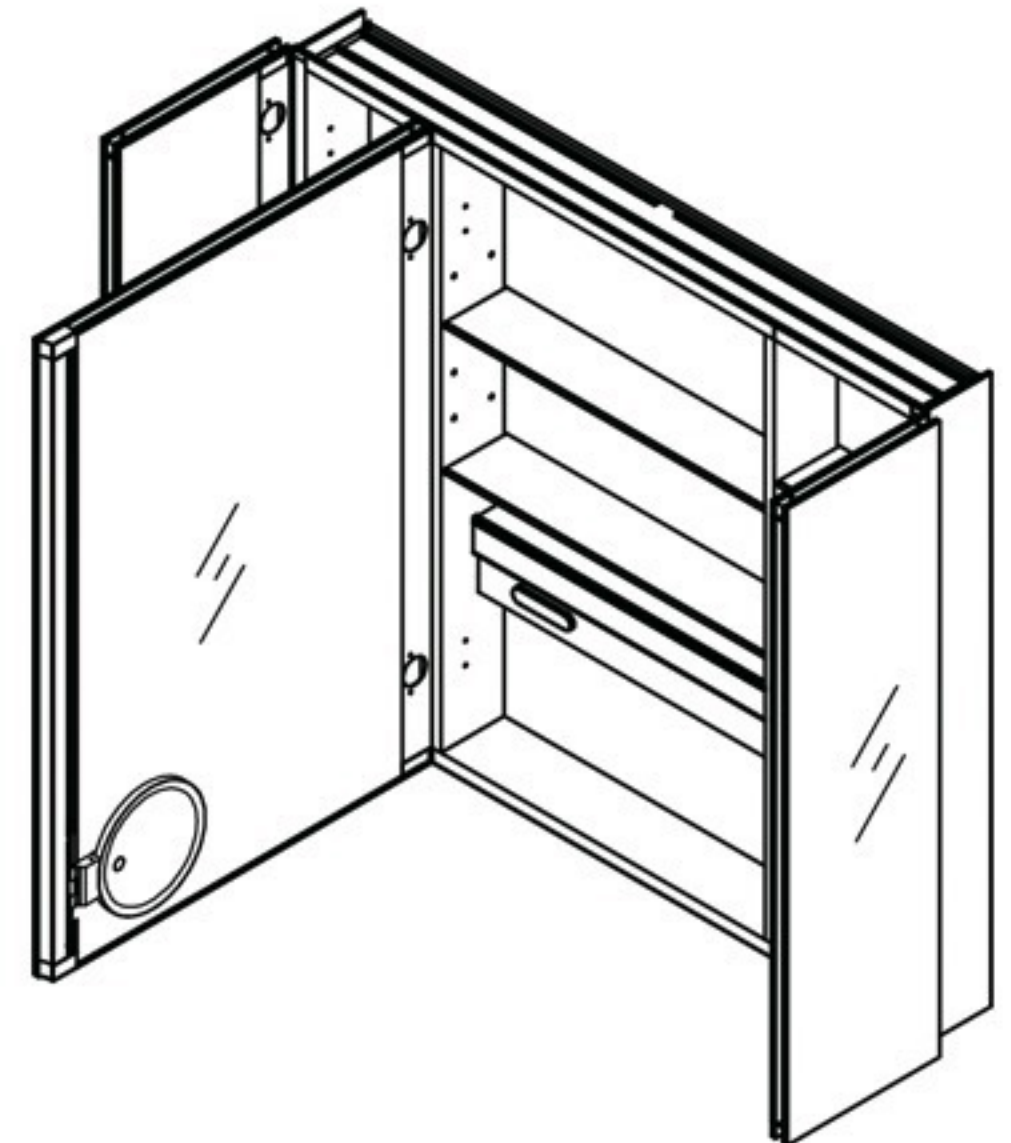

Features

Defogger: have your mirror fog free with a touch of a button. Dedicated defogger button is located along the frame on the inside of the cabinet.

3X LED Lighted Magnifying Mirror: A built-in, removable, LED-lighted magnifying mirror on the inside of the door, is vertically adjustable flip-out flat to accommodate users of varying heights.

Dimmer: Dim the light of your choice by holding down the on button.

Electrical Outlets: Dual electrical outlets with USB are located inside the cabinet.

Magnetic Organization: Utilize the magnetic area embedded in the cabinet rail to neatly arrange and keep small metal items easily accessible

Construction

BLUM Soft Close Hinges: Soft Close hinges allow for a smooth and secure 110-155-degree opening.

Glass Shelves: 8mm clear adjustable glass shelves are included for you to arrange them according to your needs.

Codes / Standards Applicable

Electric Option Models are ETL certified to:

UL 962

CSA Standard C22.2 No.68

Dimensions

Height: 30" (762 mm)

Width: 40" (1016 mm)

Depth When surface mounted: 5" (127 mm)