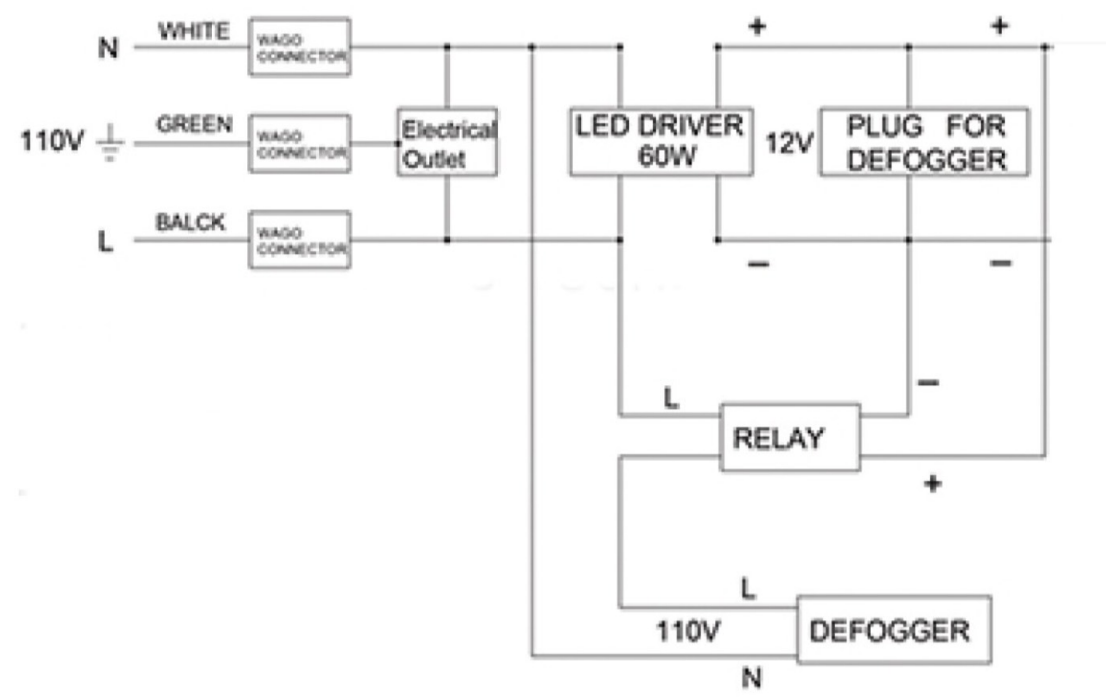

Codes / Standards Applicable

Electric Option Models are ETL certified to:

UL 962

CSA Standard C22.2 No.68

Dimensions

Height: 30" (762 mm)

Width: 40" (1016 mm)

Depth When surface mounted: 5" (127 mm)

Depth When recessed: 1" (25mm)

40"W x 30"H x 5"D Triple Door

Installation Options

Recessed Mount: Rough Opening
29-1/2" H x 39-1/2" W x 4" D

Surface Mount: Surface Mount Kit is included

29 1/2"

30"

30"