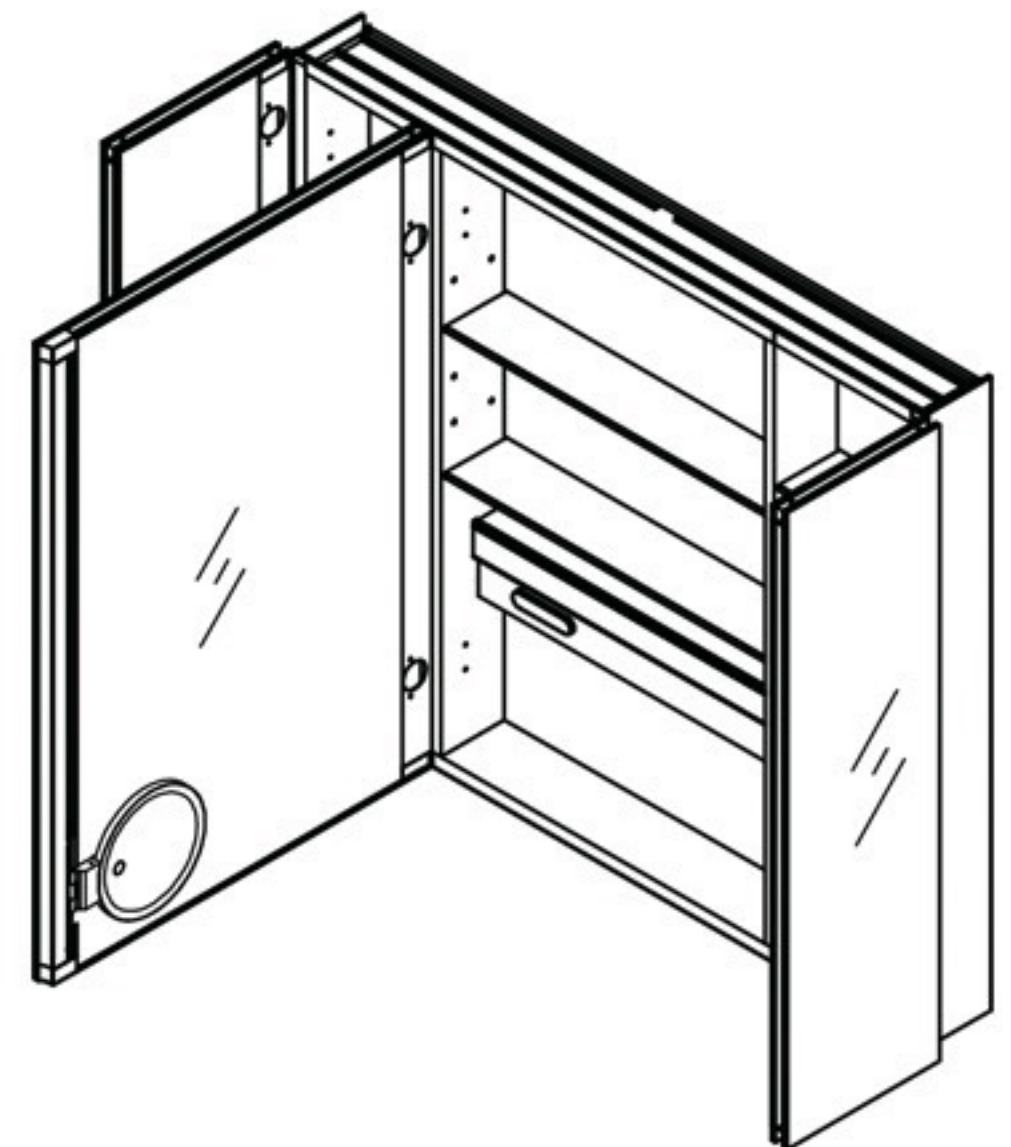

Features

Defogger: have your mirror fog free with a touch of a button. Dedicated defogger button is located along the frame on the inside of the cabinet.

3X LED Lighted Magnifying Mirror: A built-in, removable, LED-lighted magnifying mirror on the inside of the door, is vertically adjustable flip-out flat to accommodate users of varying heights.

Dimmer: Dim the light of your choice by holding down the on button.

Electrical Outlets: Dual electrical outlets with USB are located inside the cabinet.

Magnetic Organization: Utilize the magnetic area embedded in the cabinet rail to neatly arrange and keep small metal items easily accessible

Construction

BLUM Soft Close Hinges: Soft Close hinges allow for a smooth and secure 110-155-degree opening.

Glass Shelves: 8mm clear adjustable glass shelves are included for you to arrange them according to your needs.

Codes / Standards Applicable

Electric Option Models are ETL certified to:

UL 962

CSA Standard C22.2 No.68

Dimensions

Height: 36" (913 mm)

Width: 40" (1016 mm)

Depth When surface mounted: 5" (127 mm)