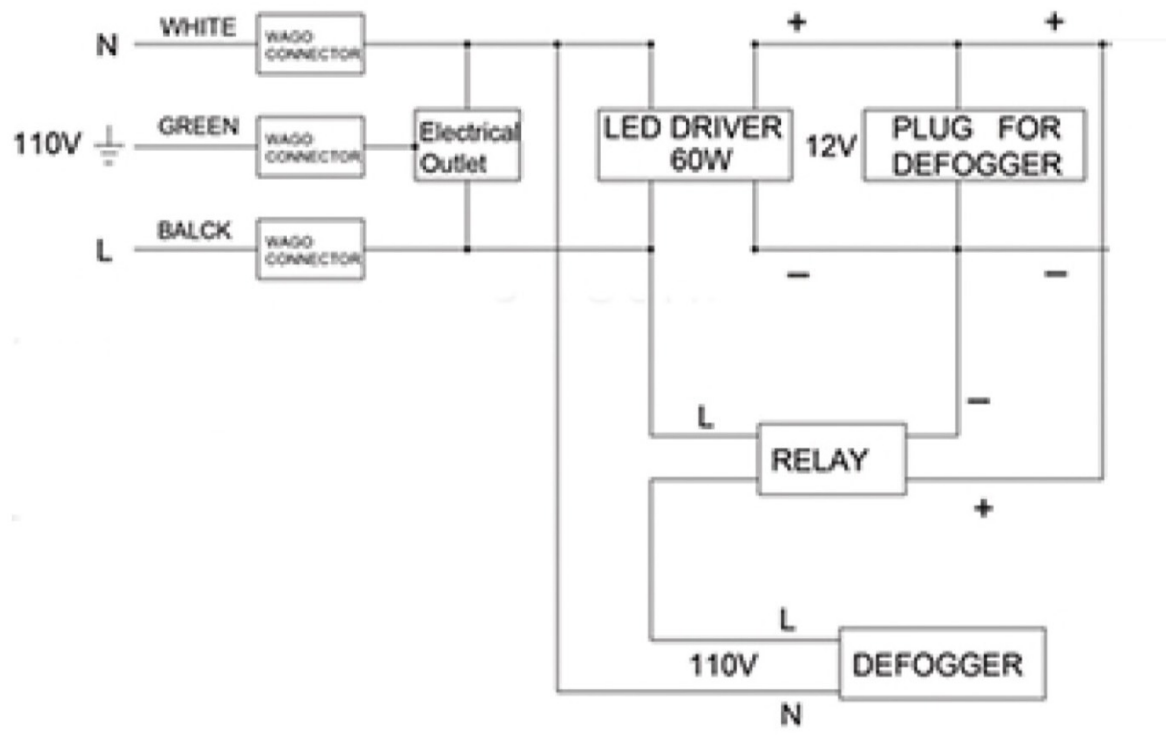

35.5"

36"

36"