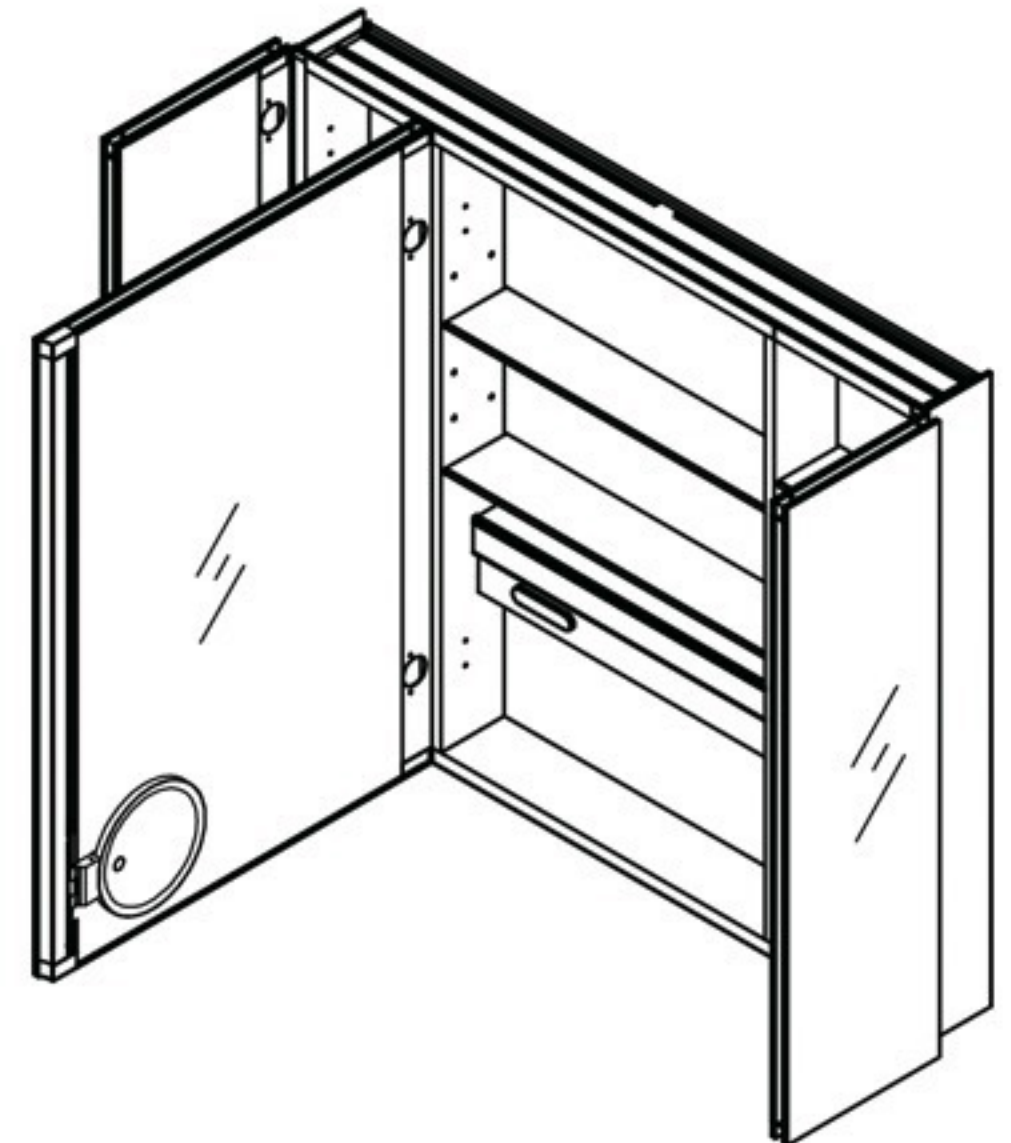

Codes / Standards Applicable

Electric Option Models are ETL certified to:

UL 962

CSA Standard C22.2 No.68

Dimensions

Height: 30" (762 mm)

Width: 48" (1223 mm)

Depth When surface mounted: 5" (127 mm)

Depth When recessed: 1" (25mm)

48"W x 30"H x 5"D Triple Door

Installation Options

Recessed Mount: Rough Opening
47-1/2" W x 29-1/2" H x 4" D

Surface Mount: Surface Mount Kit is included