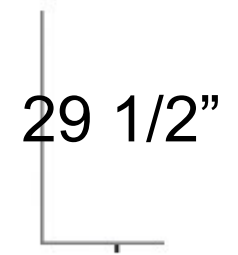

## Dimensions

**Height:** 30" (762 mm)

**Width:** 48" (1223 mm)

**Depth When surface mounted:** 5" (127 mm)

**Depth When recessed:** 1" (25mm)

48"W x 30"H x 5"D Triple Door

## Installation Options

**Recessed Mount:** Rough Opening  
47-1/2" W x 29-1/2" H x 4" D

**Surface Mount:** Surface Mount Kit is included

29.5"

48"

47 1/2"

48"

30"