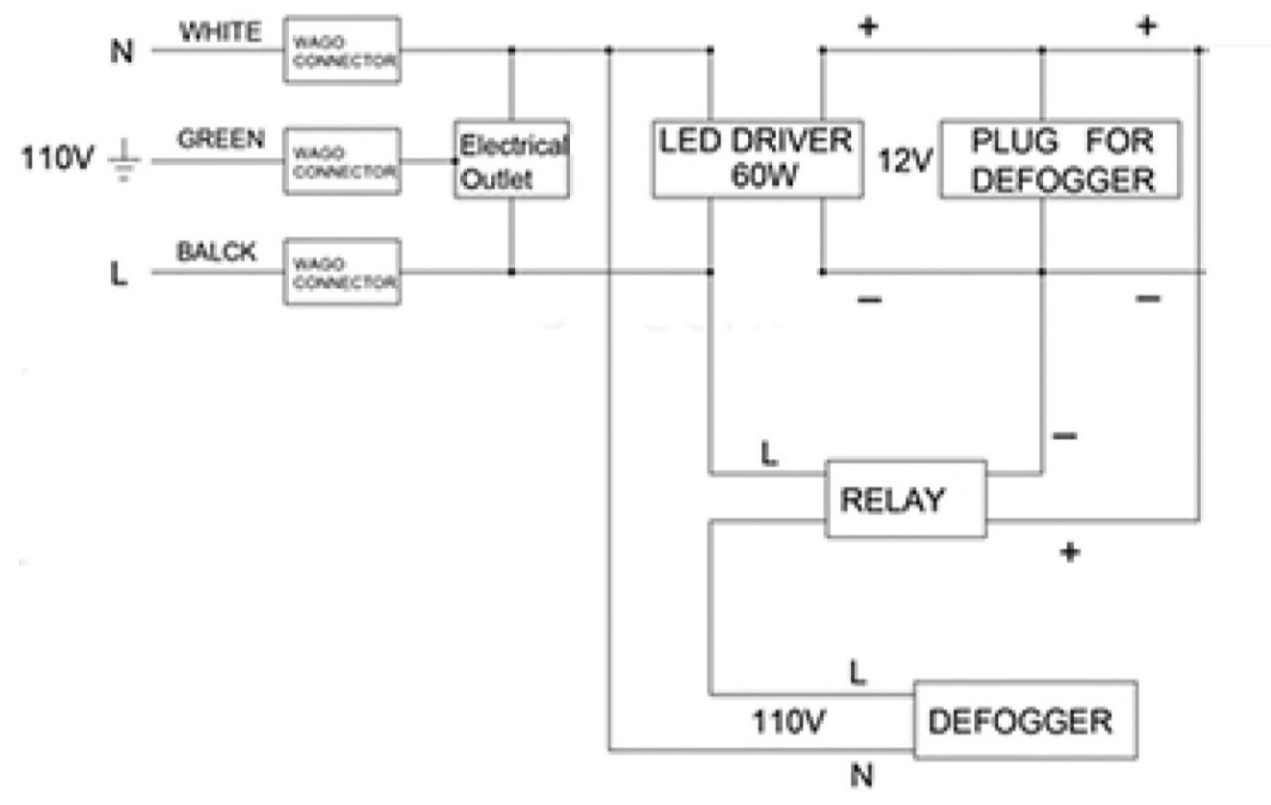

## Dimensions

**Height:** 30" (762 mm)

**Width:** 48" (1223 mm)

**Depth When surface mounted:** 5" (127 mm)

**Depth When recessed:** 1" (25mm)

48"W x 30"H x 5"D Triple Door

## Installation Options

**Recessed Mount:** Rough Opening  
47-1/2" W x 29-1/2" H x 4" D

**Surface Mount:** Surface Mount Kit is included

29.5"

48"

47 1/2"

48"

30"