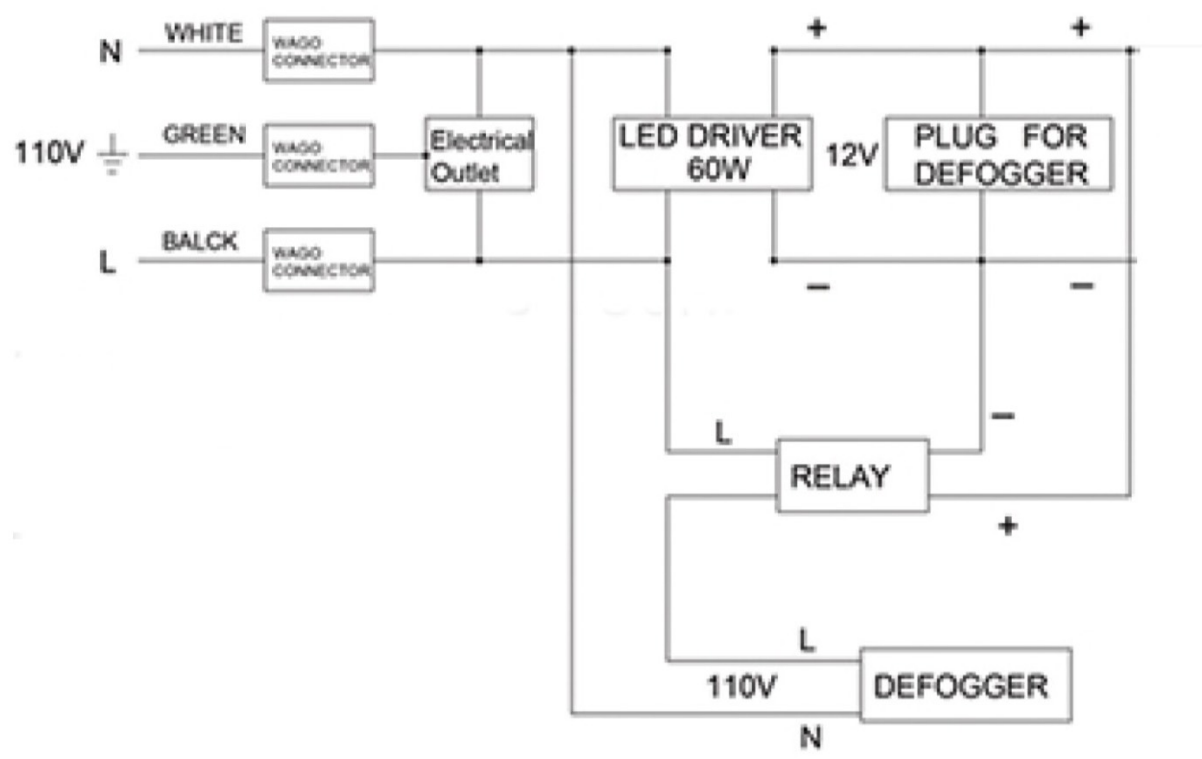

Codes / Standards Applicable

Electric Option Models are ETL certified to:

UL 962

CSA Standard C22.2 No.68

Dimensions

Height: 36" (913 mm)

Width: 48" (1223 mm)

Depth When surface mounted: 5" (127 mm)

Depth When recessed: 1" (25mm)

48"W x 36"H x 5"D Triple Door

Installation Options

Recessed Mount: Rough Opening
47-1/2" W x 35-1/2" H/x 4" D

Surface Mount: Surface Mount Kit is included

35.5"

48"

47 1/2"