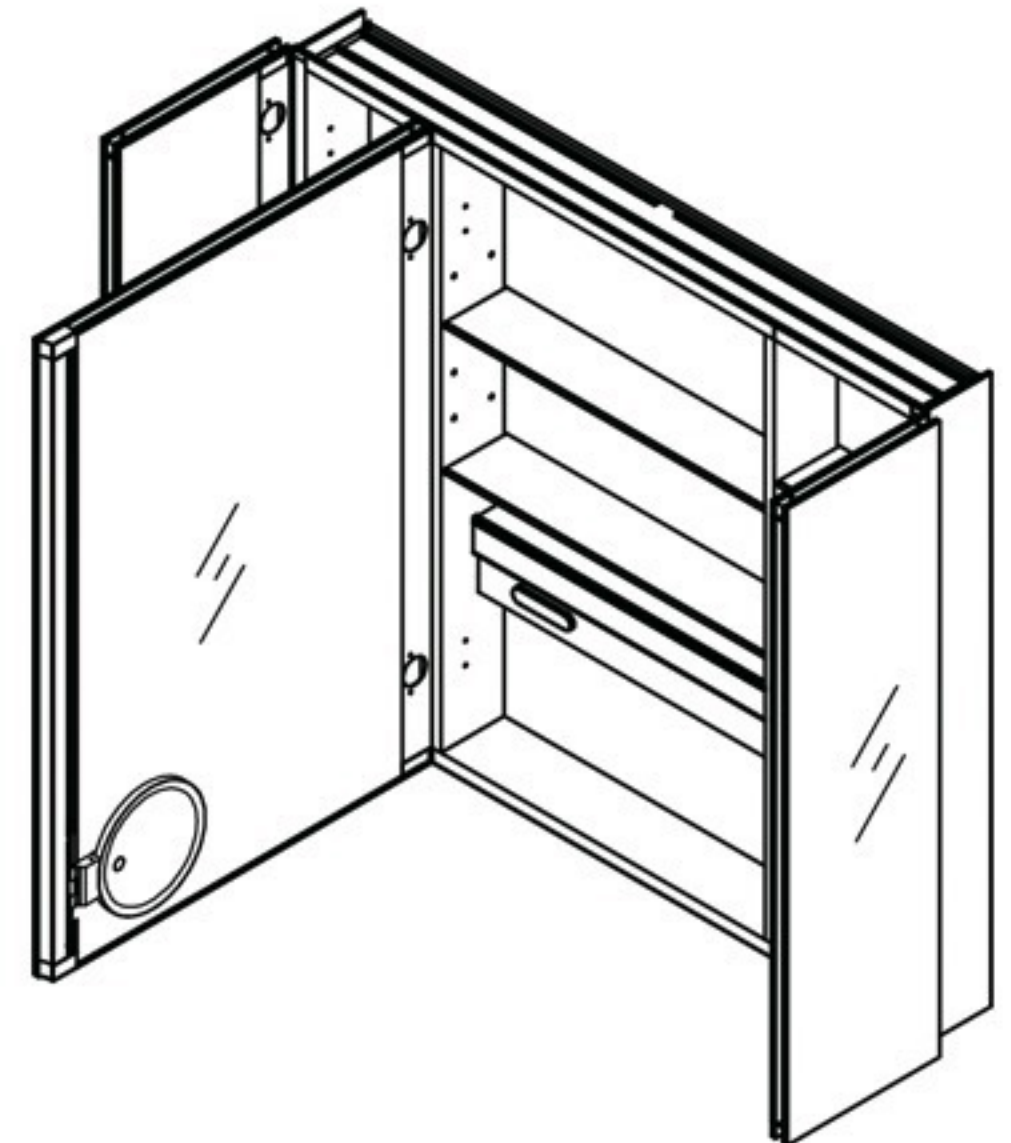

Features

Defogger: have your mirror fog free with a touch of a button. Dedicated defogger button is located along the frame on the inside of the cabinet.

3X LED Lighted Magnifying Mirror: A built-in, removable, LED-lighted magnifying mirror on the inside of the door, is vertically adjustable flip-out flat to accommodate users of varying heights.

Dimmer: Dim the light of your choice by holding down the on button.

Electrical Outlets: Dual electrical outlets with USB are located inside the cabinet.

Magnetic Organization: Utilize the magnetic area embedded in the cabinet rail to neatly arrange and keep small metal items easily accessible

Construction

BLUM Soft Close Hinges: Soft Close hinges allow for a smooth and secure 110-155-degree opening.

Glass Shelves: 8mm clear adjustable glass shelves are included for you to arrange them according to your needs.

Codes / Standards Applicable

Electric Option Models are ETL certified to:

UL 962

CSA Standard C22.2 No.68

Dimensions

Height: 36" (913 mm)

Width: 48" (1223 mm)

Depth When surface mounted: 5" (127 mm)