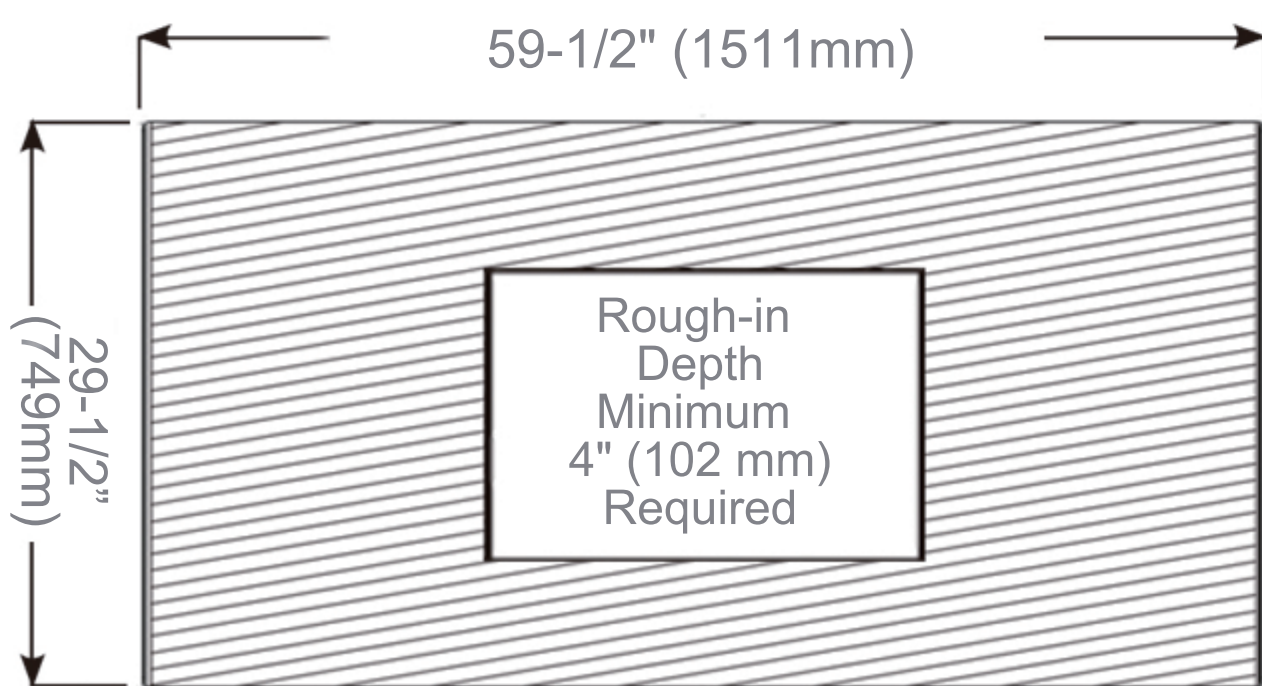

Mirror: Quality polished edge 5mm silver mirrored glass is used for the best front-surface reflexivity in the visible spectrum.

Interior: Double Sided Mirrored Doors and Back Wall.

Installation: Recessed or Surface Mount.

Codes / Standards Applicable

Electric Option Models are ETL certified to:

UL 962

CSA Standard C22.2 No.68

Dimensions

Height: 30" (762 mm)

Width: 60" (1524 mm)

Depth When surface mounted: 5" (127 mm)

Depth When recessed: 1" (25mm)

60"W x 30"H x 5"D Triple Door

Installation Options

Recessed Mount: Rough Opening

59-1/2" W x 29-1/2" H x 4" D

Surface Mount: Surface Mount Kit is included

Electrical System

- INPUT : 110VAC
- OUTPUT : 110VAC
- Field wire location as shown in drawing
- 1/2" conduit (Ø 7/8" actual) electrical knockout location shown below
- Included field wire cable clamp
- Circuit Diagram

Circuit Diagram

Surface Mount

Recessed Mount

Cabinet Dimensions

Back of Cabinet - Wire Access Location

Rough-in Dimensions