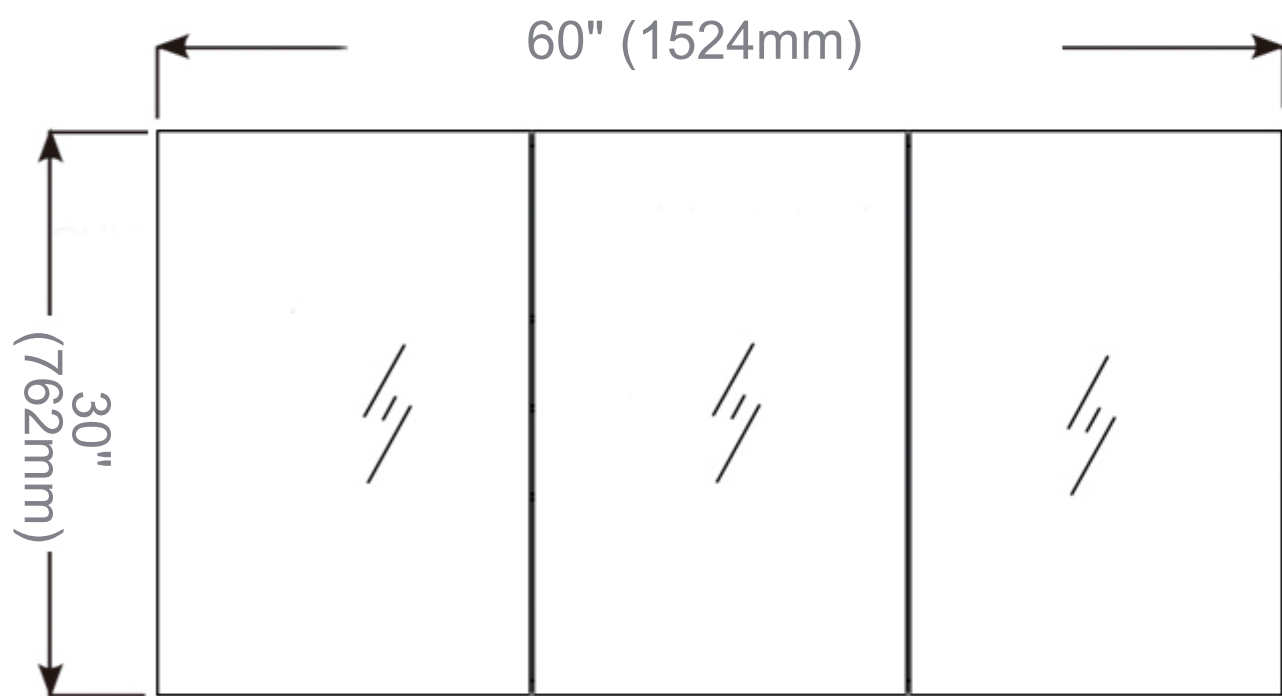

Cabinet Dimensions