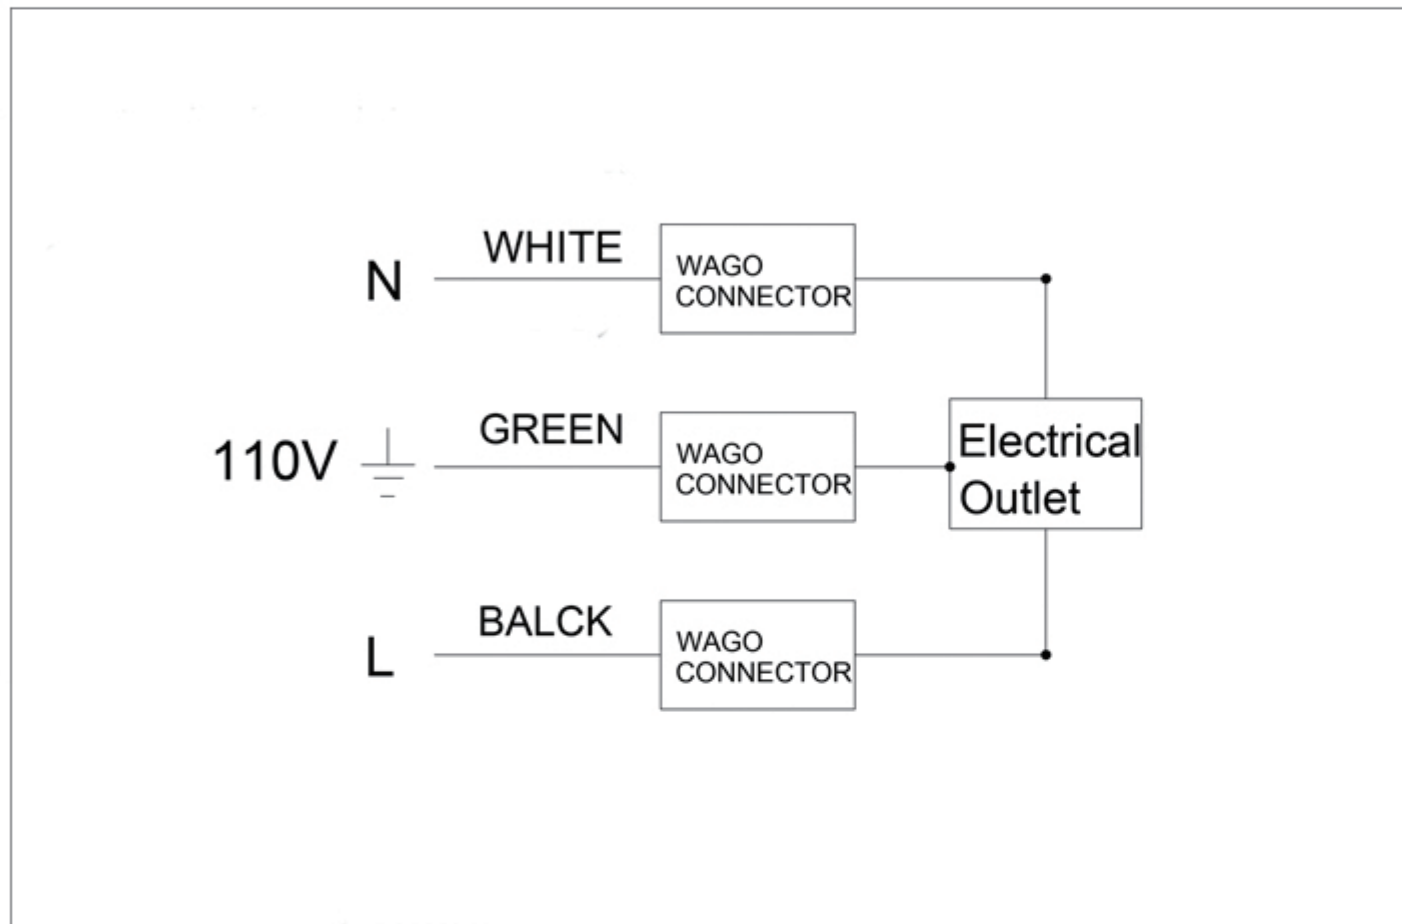

Depth When recessed: 1" (25mm)

60"W x 30"H x 5"D Triple Door

Installation Options

Recessed Mount: Rough Opening

59-1/2" W x 29-1/2" H x 4" D

Surface Mount: Surface Mount Kit is included

Electrical System

- INPUT : 110VAC
- OUTPUT : 110VAC
- Field wire location as shown in drawing
- 1/2" conduit (Ø 7/8" actual) electrical knockout location shown below
- Included field wire cable clamp
- Circuit Diagram