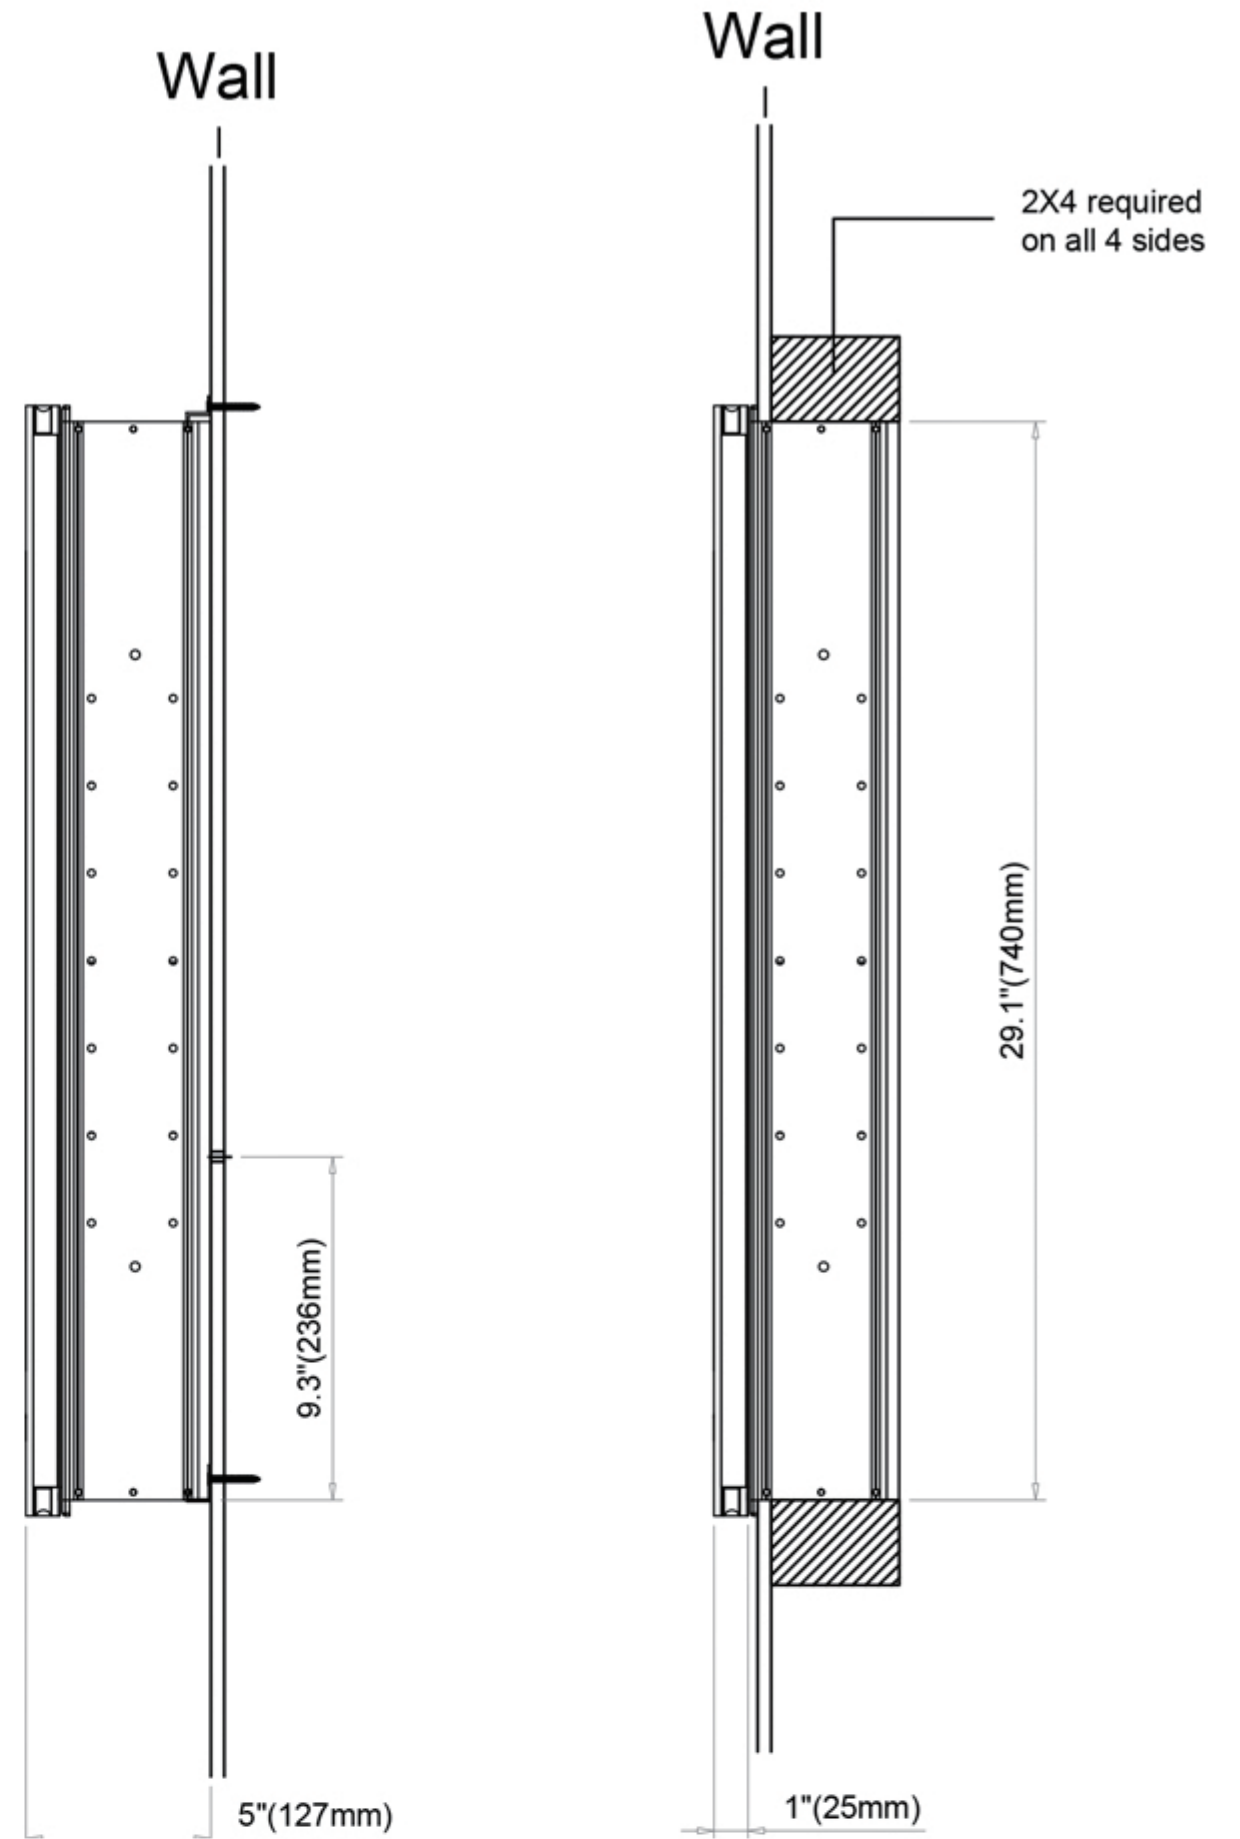

Mirror: Quality polished edge 5mm silver mirrored glass is used for the best front-surface reflexivity in the visible spectrum.

Interior: Double Sided Mirrored Doors and Back Wall.

Installation: Recessed or Surface Mount.

Codes / Standards Applicable

Electric Option Models are ETL certified to:

UL 962

CSA Standard C22.2 No.68

Dimensions

Height: 30" (762 mm)

Width: 60" (1524 mm)

Depth When surface mounted: 5" (127 mm)

Depth When recessed: 1" (25mm)

60"W x 30"H x 5"D Triple Door

Installation Options

Recessed Mount: Rough Opening

59-1/2" W x 29-1/2" H x 4" D

Surface Mount: Surface Mount Kit is included

Electrical System

- INPUT : 110VAC
- OUTPUT : 110VAC
- Field wire location as shown in drawing
- 1/2" conduit (Ø 7/8" actual) electrical knockout location shown below
- Included field wire cable clamp
- Circuit Diagram

Circuit Diagram

Surface Mount

Recessed Mount

Cabinet Dimensions

Back of Cabinet - Wire Access Location

Rough-in Dimensions