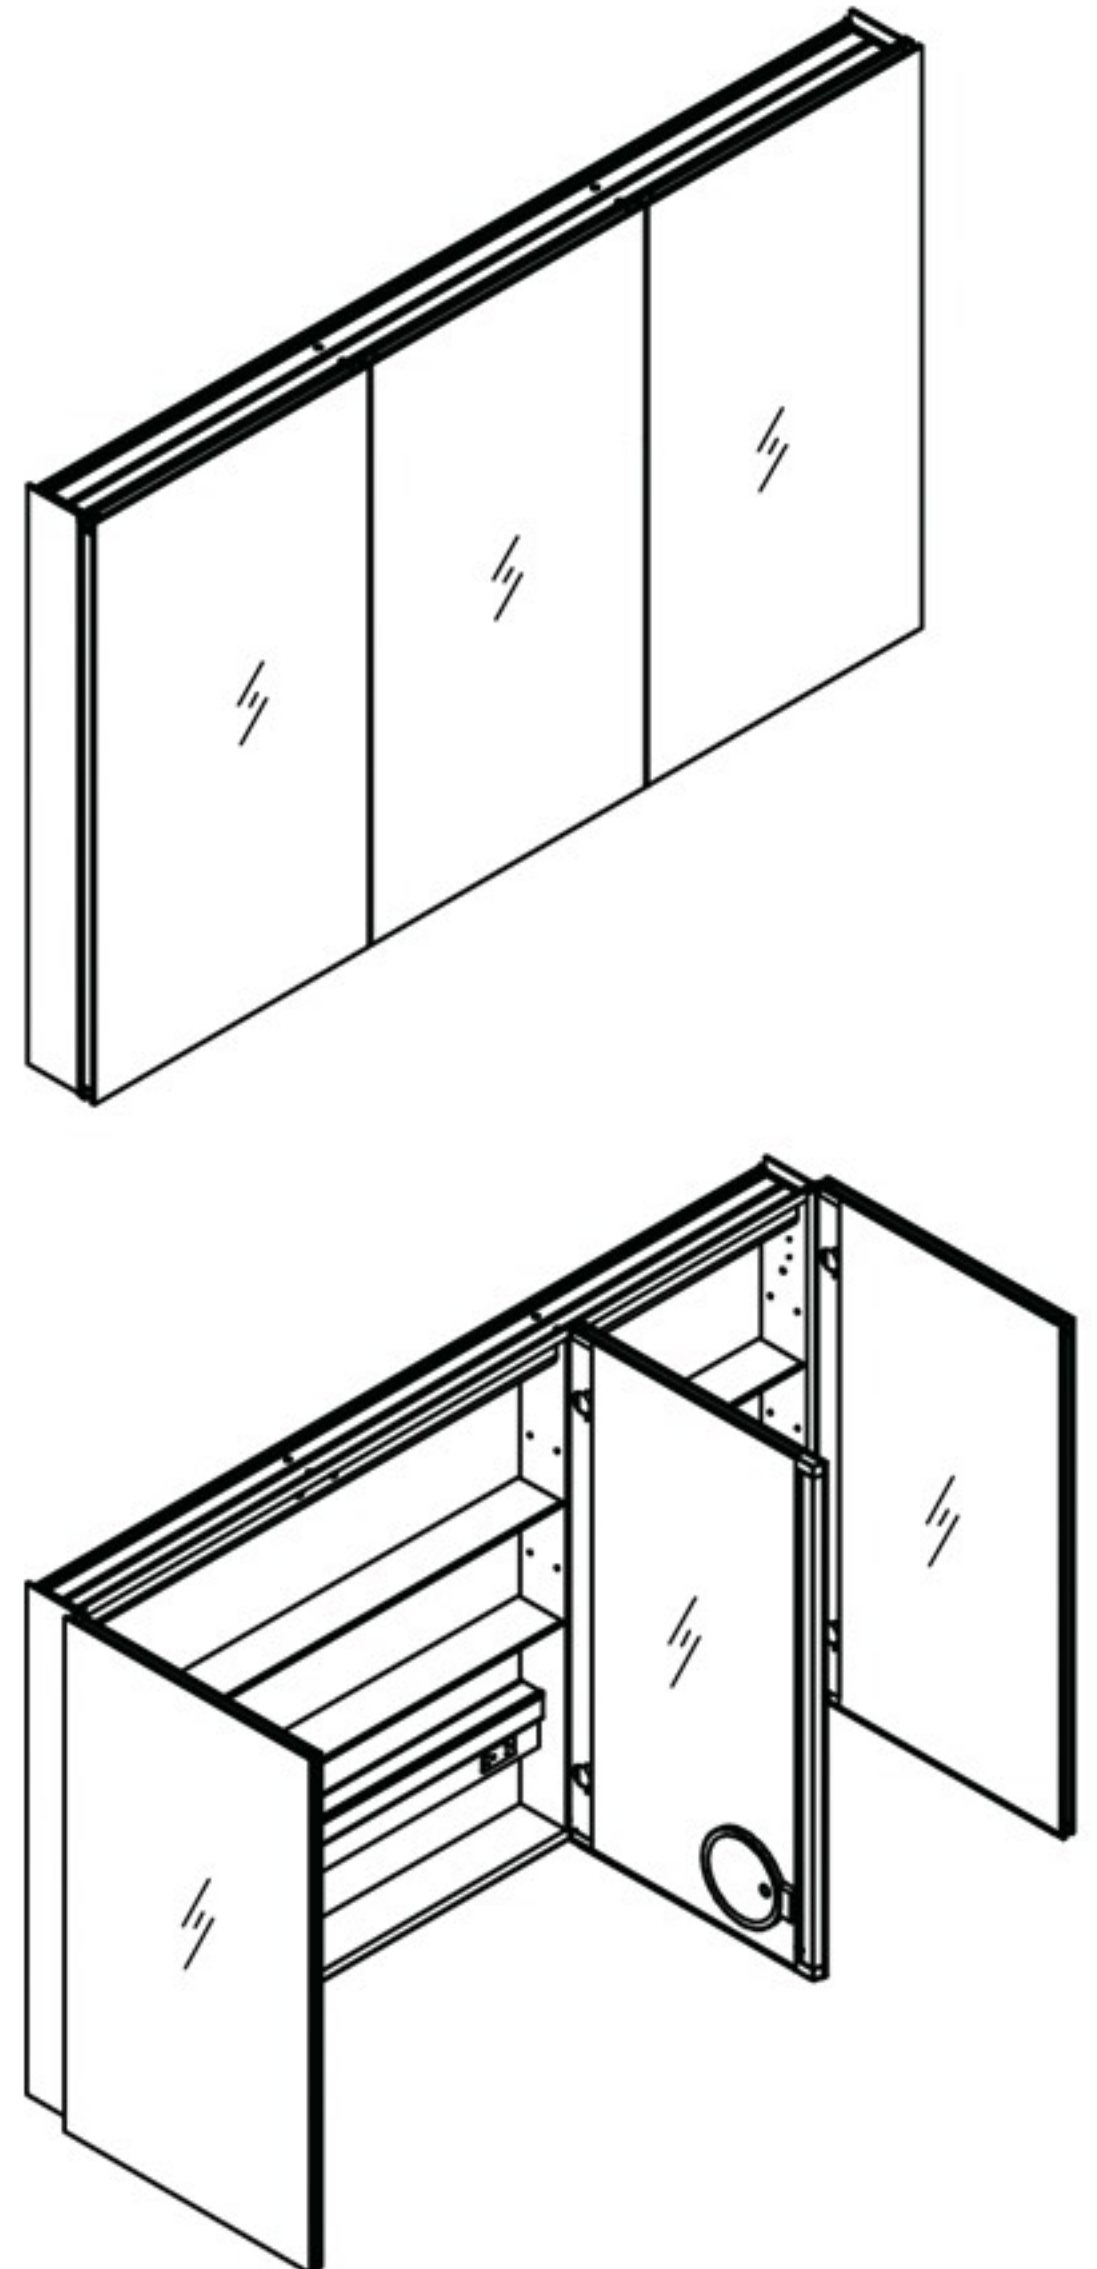

Mirror: Quality polished edge 5mm silver mirrored glass is used for the best front-surface reflexivity in the visible spectrum.

Interior: Double Sided Mirrored Doors and Back Wall.

Installation: Recessed or Surface Mount.

Codes / Standards Applicable

Electric Option Models are ETL certified to:

UL 962

CSA Standard C22.2 No.68

Dimensions

Height: 30" (762 mm)

Width: 60" (1524 mm)

Depth When surface mounted: 5" (127 mm)

Depth When recessed: 1" (25mm)

60"W x 30"H x 5"D Triple Door

Installation Options

Recessed Mount: Rough Opening

59-1/2" W x 29-1/2" H x 4" D

Surface Mount: Surface Mount Kit is included

Electrical System

- INPUT : 110VAC
- OUTPUT : 110VAC
- Field wire location as shown in drawing
- 1/2" conduit (Ø 7/8" actual) electrical knockout location shown below
- Included field wire cable clamp
- Circuit Diagram

Circuit Diagram

Surface Mount

Recessed Mount

Cabinet Dimensions

Back of Cabinet - Wire Access Location

Rough-in Dimensions