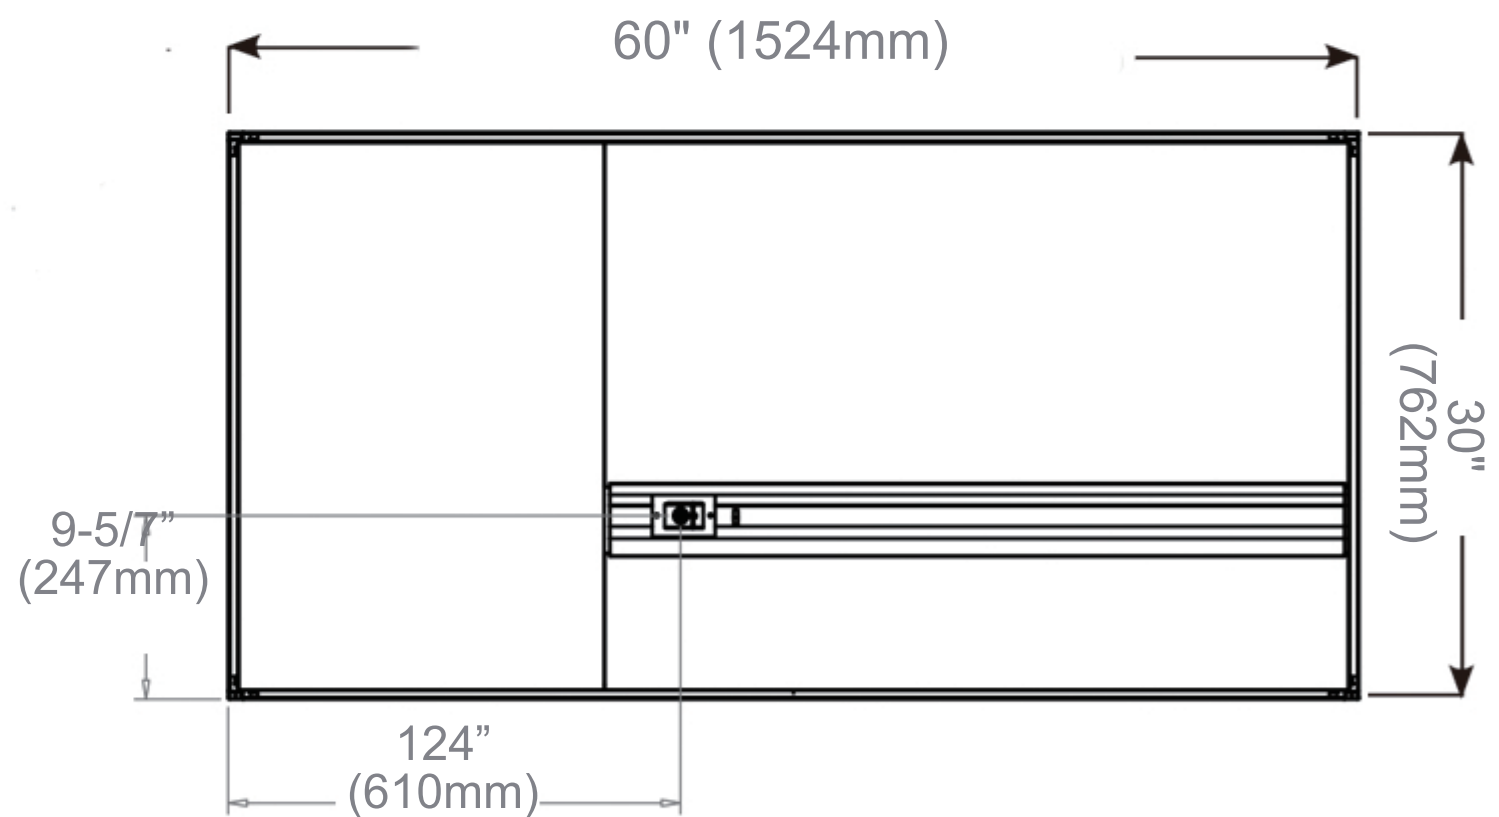

Codes / Standards Applicable

Electric Option Models are ETL certified to:

UL 962

CSA Standard C22.2 No.68

Dimensions

Height: 30" (762 mm)

Width: 60" (1524 mm)

Depth When surface mounted: 5" (127 mm)

Depth When recessed: 1" (25mm)

60"W x 30"H x 5"D Triple Door

Installation Options

Recessed Mount: Rough Opening

59-1/2" W x 29-1/2" H x 4" D

Surface Mount: Surface Mount Kit is included

Electrical System

- INPUT : 110VAC
- OUTPUT : 110VAC
- Field wire location as shown in drawing
- 1/2" conduit (Ø 7/8" actual) electrical knockout location shown below
- Included field wire cable clamp
- Circuit Diagram

Circuit Diagram

Surface Mount

Recessed Mount

Cabinet Dimensions

Back of Cabinet - Wire Access Location

Rough-in Dimensions