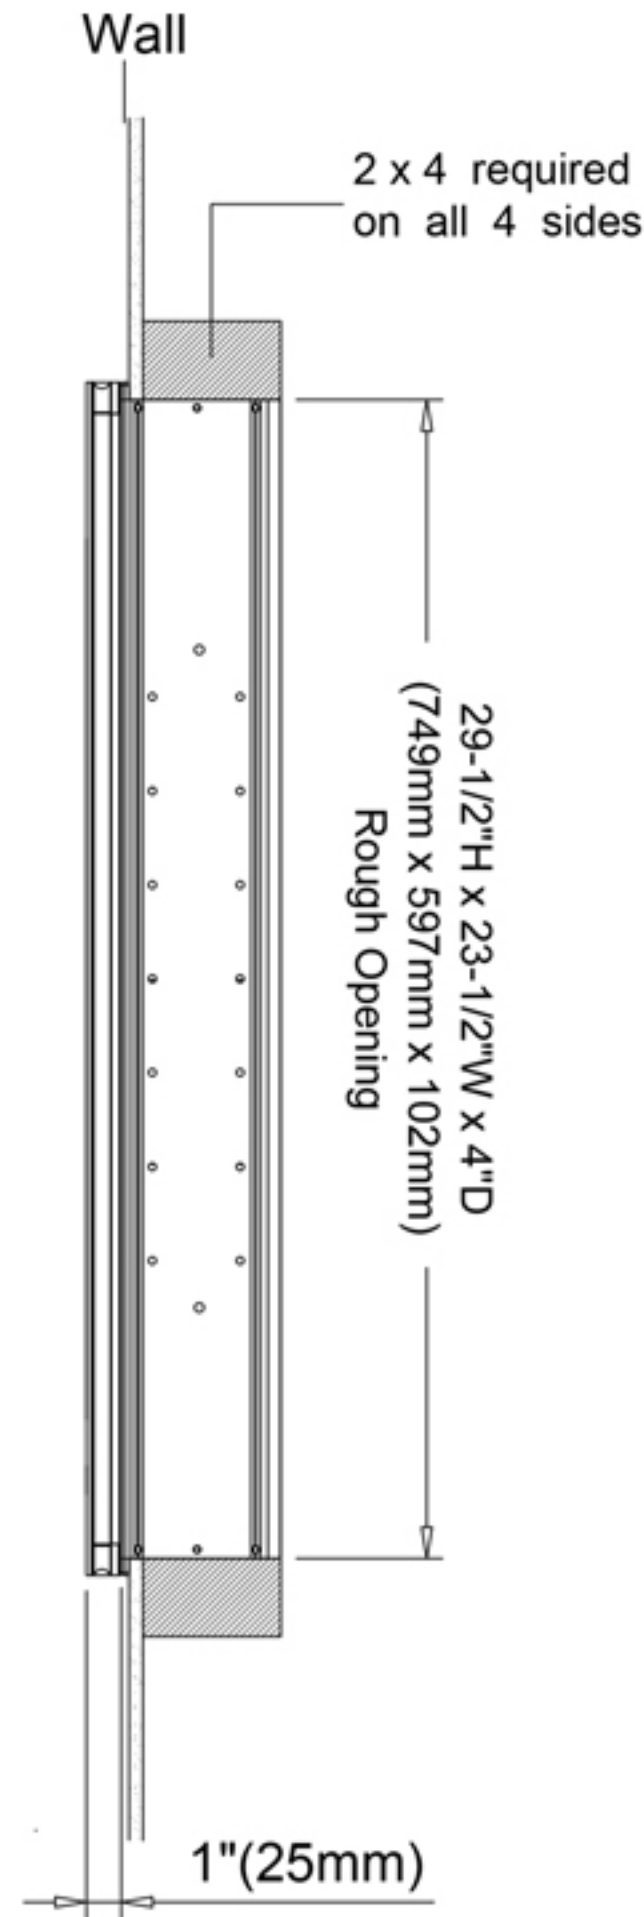

Glass Shelves: 8mm clear adjustable glass shelves are included for you to arrange them according to your needs.

Mirror: Quality polished edge 5mm silver mirrored glass is used for the best front-surface reflexivity in the visible spectrum.

Interior: Double Sided Mirrored Doors and Back Wall.

Installation: Recessed or Surface Mount.

Codes/Standards Applicable

Electric Option Models are ETL certified to:

UL 962

CSA Standard C22.2 No.68

Dimensions

Height: 30" (762 mm)

Width: 24" (608 mm)

Depth When surface mounted: 5" (127 mm)

Depth When recessed: 1" (25mm)

24"W x 30"H x 5"D Left Hinge

Installation Options

- Recessed Mount - Rough Opening - 29-1/2" H x 23-1/2" W x 4" D (749mm H x 597mm W x 102mm D)
- Surface Mount - Surface Mount Kit is included

Circuit Diagram

Recessed Mount

Surface Mount

Cabinet Dimensions

Rough-in Dimensions

Back of Cabinet - Wire Access Location