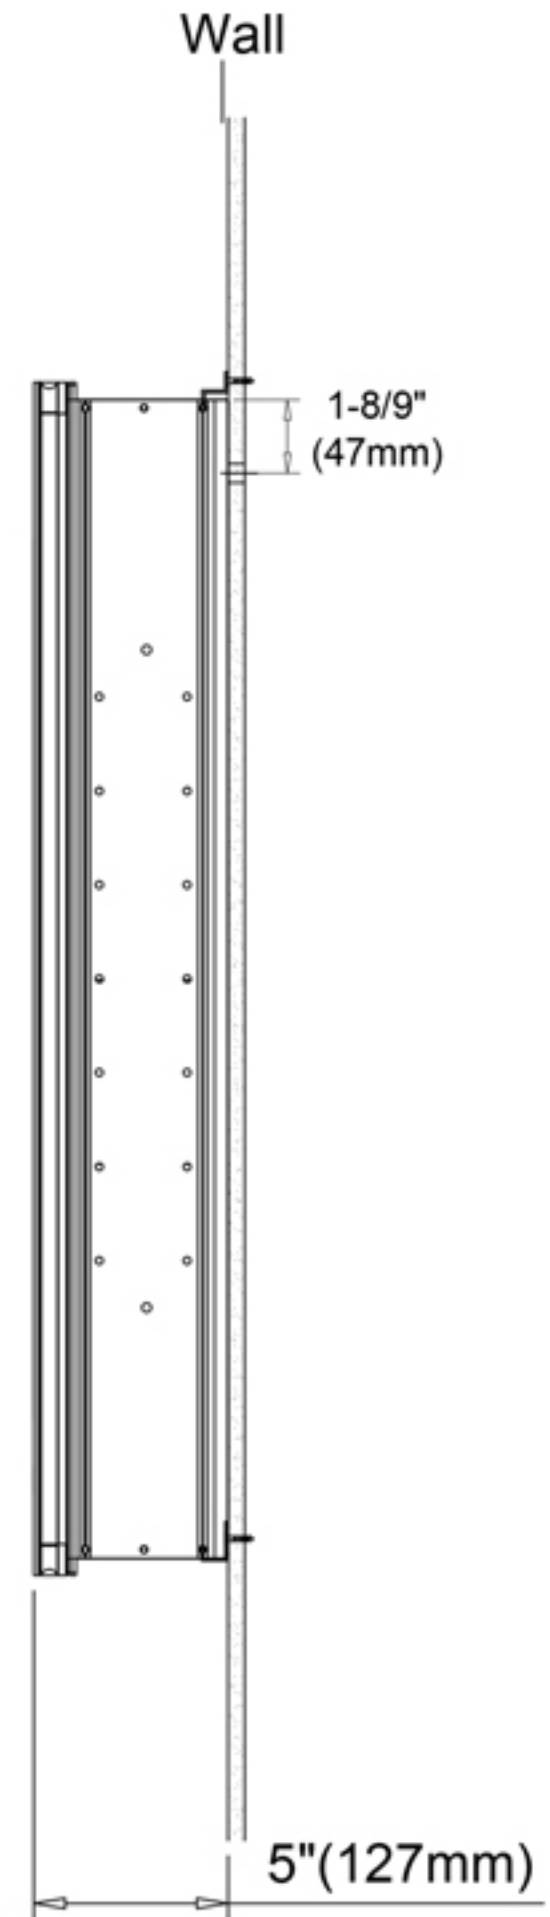

Glass Shelves: 8mm clear adjustable glass shelves are included for you to arrange them according to your needs.

Mirror: Quality polished edge 5mm silver mirrored glass is used for the best front-surface reflexivity in the visible spectrum.

Interior: Double Sided Mirrored Doors and Back Wall.

Installation: Recessed or Surface Mount.

Codes/Standards Applicable

Electric Option Models are ETL certified to:

UL 962

CSA Standard C22.2 No.68

Dimensions

Height: 30" (762 mm)

Width: 24" (608 mm)

Depth When surface mounted: 5" (127 mm)

Depth When recessed: 1" (25mm)

24"W x 30"H x 5"D Left Hinge

Installation Options

- Recessed Mount - Rough Opening - 29-1/2" H x 23-1/2" W x 4" D (749mm H x 597mm W x 102mm D)
- Surface Mount - Surface Mount Kit is included

Circuit Diagram

Recessed Mount

Surface Mount

Cabinet Dimensions

Rough-in Dimensions

Back of Cabinet - Wire Access Location