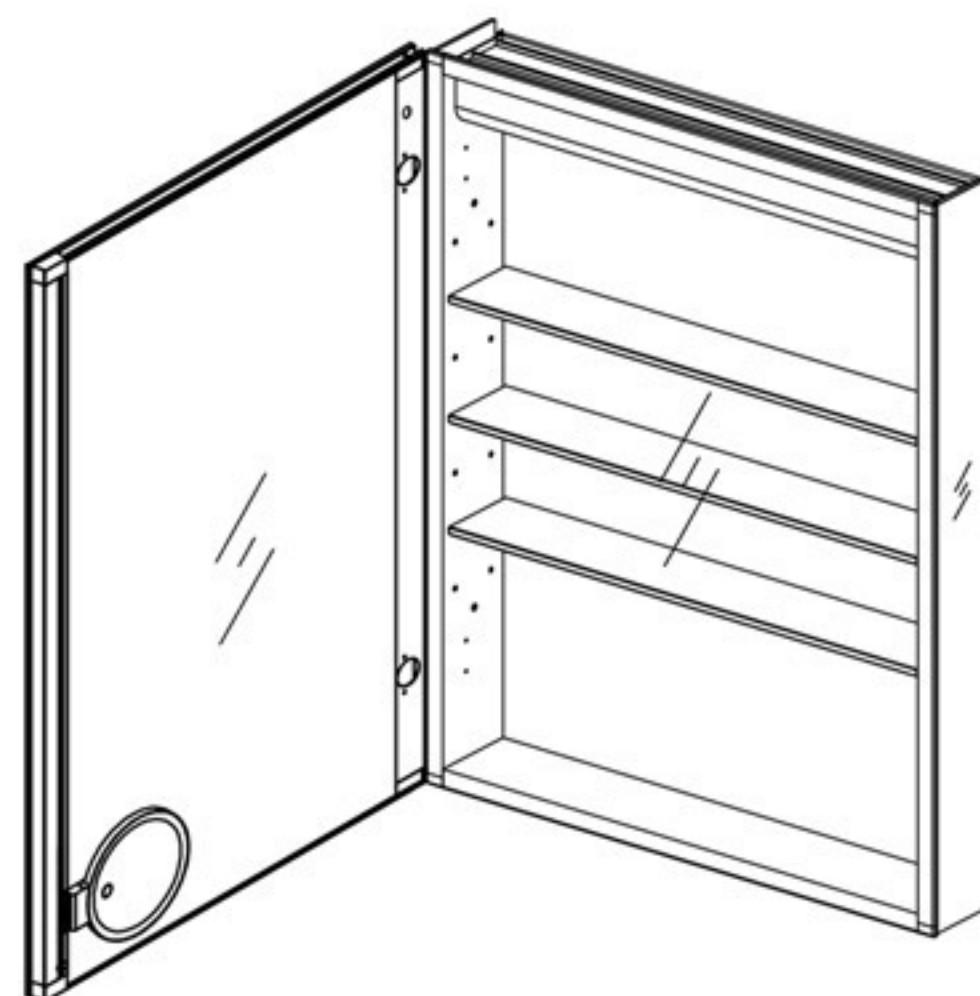

Codes/Standards Applicable

Electric Option Models are ETL certified to:

UL 962

CSA Standard C22.2 No.68

Dimensions

Height: 30" (762 mm)

Width: 24" (608 mm)

Depth When surface mounted: 5" (127 mm)

Depth When recessed: 1" (25mm)

24"W x 30"H x 5"D Left Hinge