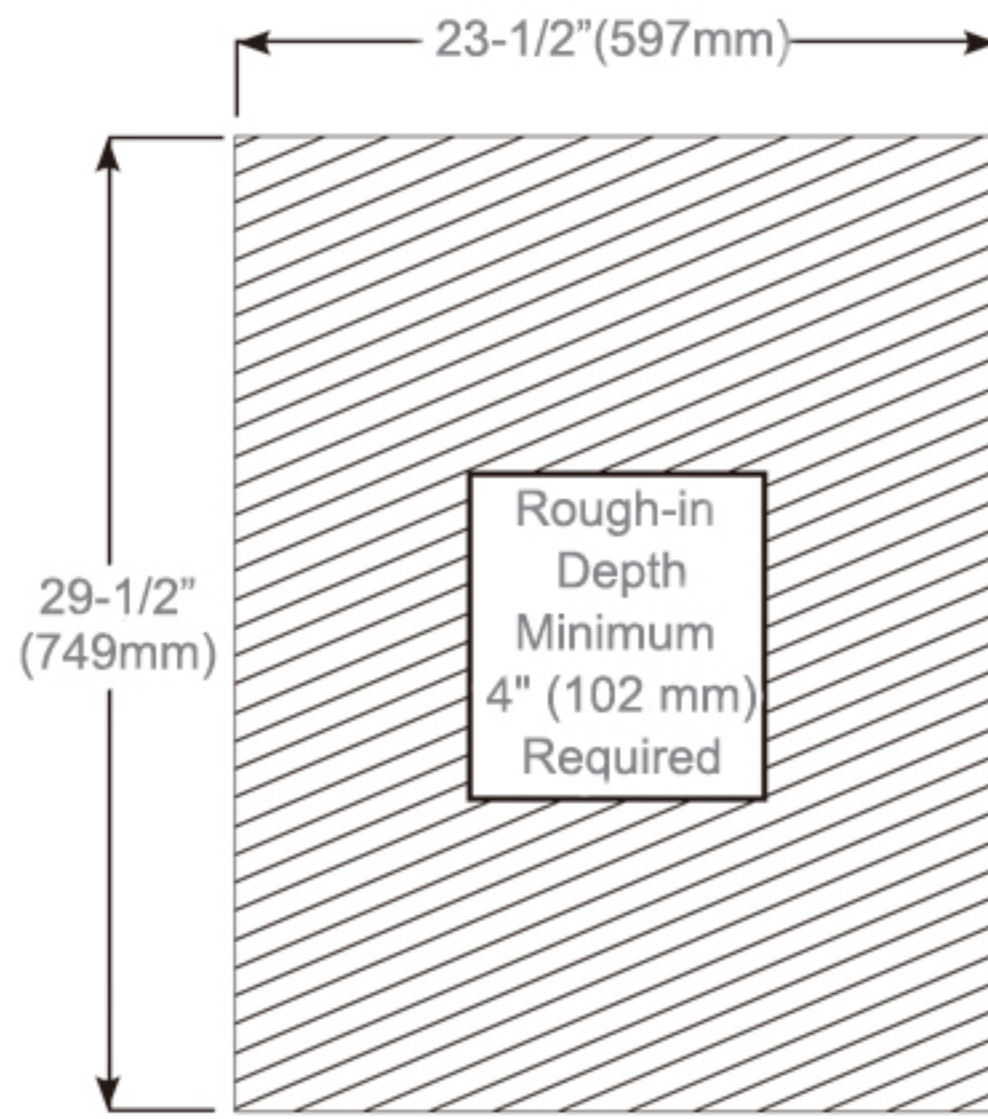

Glass Shelves: 8mm clear adjustable glass shelves are included for you to arrange them according to your needs.

Mirror: Quality polished edge 5mm silver mirrored glass is used for the best front-surface reflexivity in the visible spectrum.

Interior: Double Sided Mirrored Doors and Back Wall.

Installation: Recessed or Surface Mount.

Codes/Standards Applicable

Electric Option Models are ETL certified to:

UL 962

CSA Standard C22.2 No.68

Dimensions

Height: 30" (762 mm)

Width: 24" (608 mm)

Depth When surface mounted: 5" (127 mm)

Depth When recessed: 1" (25mm)

24"W x 30"H x 5"D Left Hinge

Installation Options

- Recessed Mount - Rough Opening - 29-1/2" H x 23-1/2" W x 4" D (749mm H x 597mm W x 102mm D)
- Surface Mount - Surface Mount Kit is included

Circuit Diagram

Recessed Mount

Surface Mount

Cabinet Dimensions

Rough-in Dimensions

Back of Cabinet - Wire Access Location