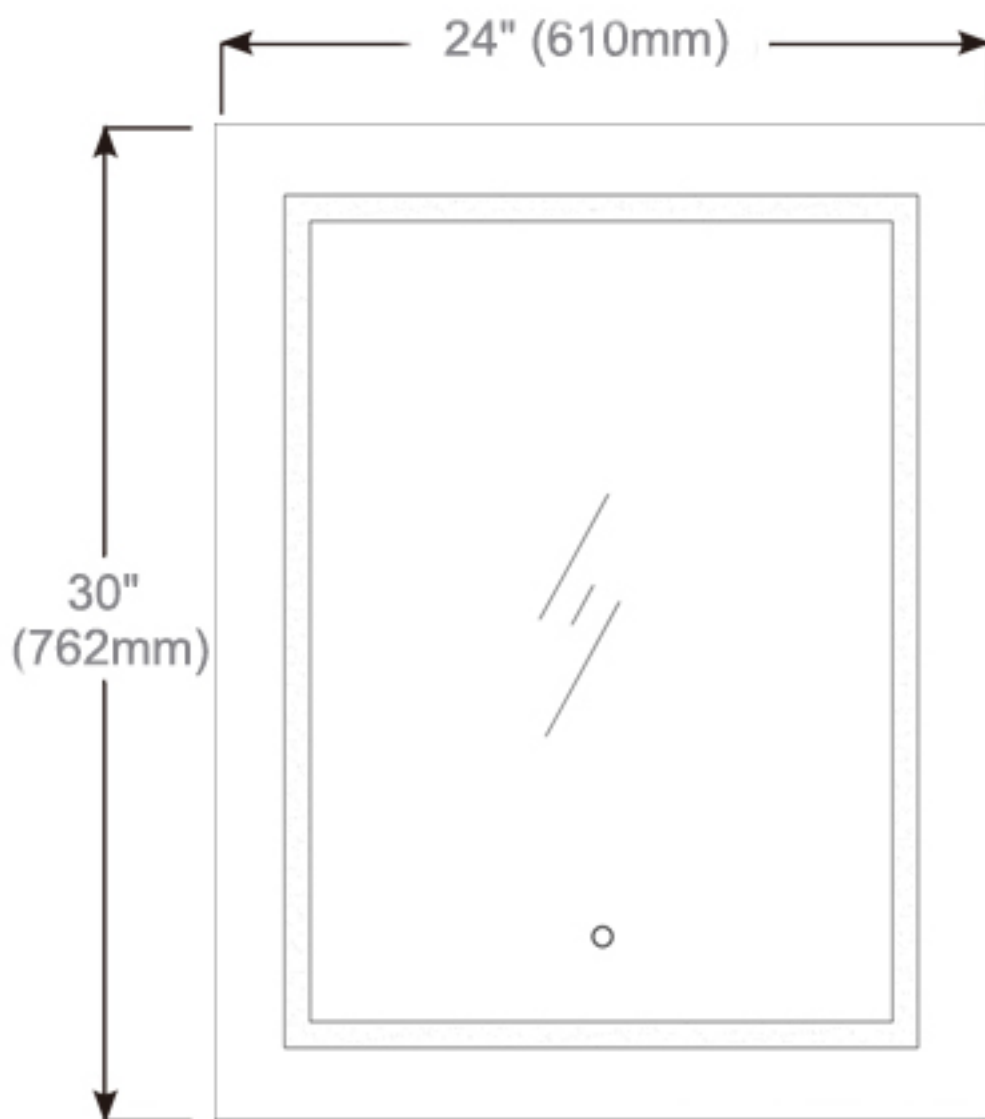

Glass Shelves: 8mm clear adjustable glass shelves are included for you to arrange them according to your needs.

Mirror: Quality polished edge 5mm silver mirrored glass is used for the best front-surface reflexivity in the visible spectrum.

Interior: Double Sided Mirrored Doors and Back Wall.

Installation: Recessed or Surface Mount.

Codes/Standards Applicable

Electric Option Models are ETL certified to:

UL 962

CSA Standard C22.2 No.68

Dimensions

Height: 30" (762 mm)

Width: 24" (608 mm)

Depth When surface mounted: 5" (127 mm)

Depth When recessed: 1" (25mm)

24"W x 30"H x 5"D Left Hinge

Installation Options

- Recessed Mount - Rough Opening - 29-1/2" H x 23-1/2" W x 4" D (749mm H x 597mm W x 102mm D)
- Surface Mount - Surface Mount Kit is included

Circuit Diagram

Recessed Mount

Surface Mount

Cabinet Dimensions

Rough-in Dimensions

Back of Cabinet - Wire Access Location