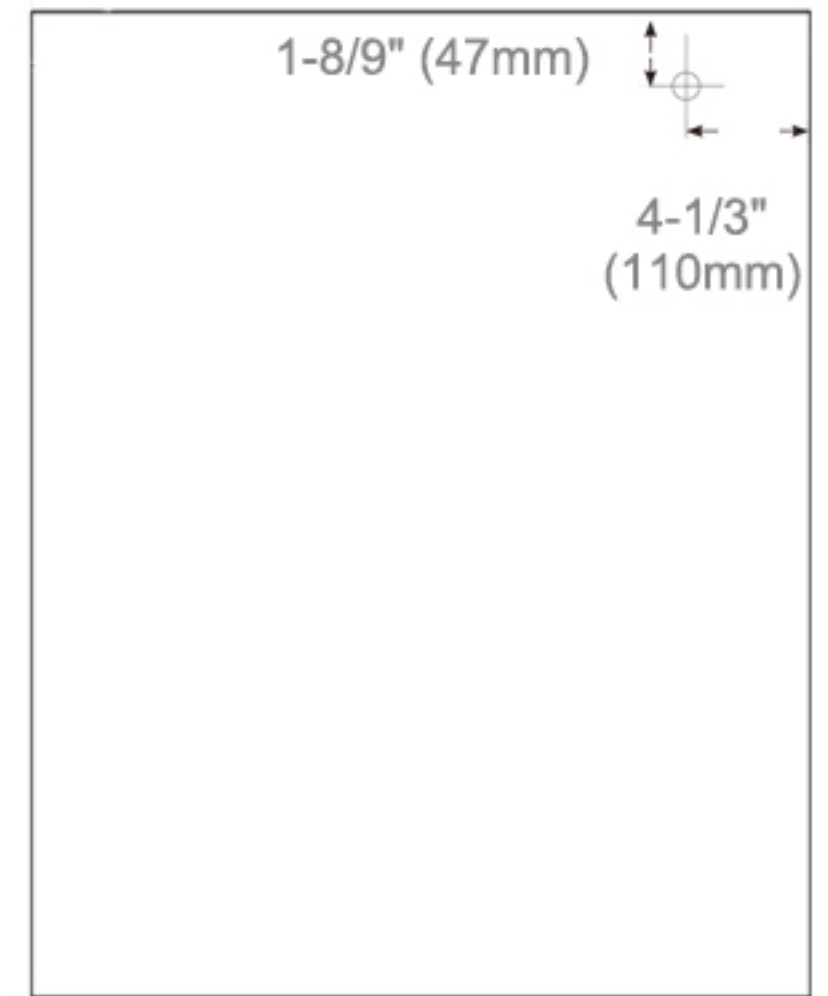

Glass Shelves: 8mm clear adjustable glass shelves are included for you to arrange them according to your needs.

Mirror: Quality polished edge 5mm silver mirrored glass is used for the best front-surface reflexivity in the visible spectrum.

Height: 30" (762 mm)

Width: 24" (608 mm)

Depth When surface mounted: 5" (127 mm)

Depth When recessed: 1" (25mm)

24"W x 30"H x 5"D Left Hinge

Installation Options

- Recessed Mount - Rough Opening - 29-1/2" H x 23-1/2" W x 4" D (749mm H x 597mm W x 102mm D)
- Surface Mount - Surface Mount Kit is included

Circuit Diagram

Recessed Mount

Surface Mount

Cabinet Dimensions

Rough-in Dimensions

Back of Cabinet - Wire Access Location