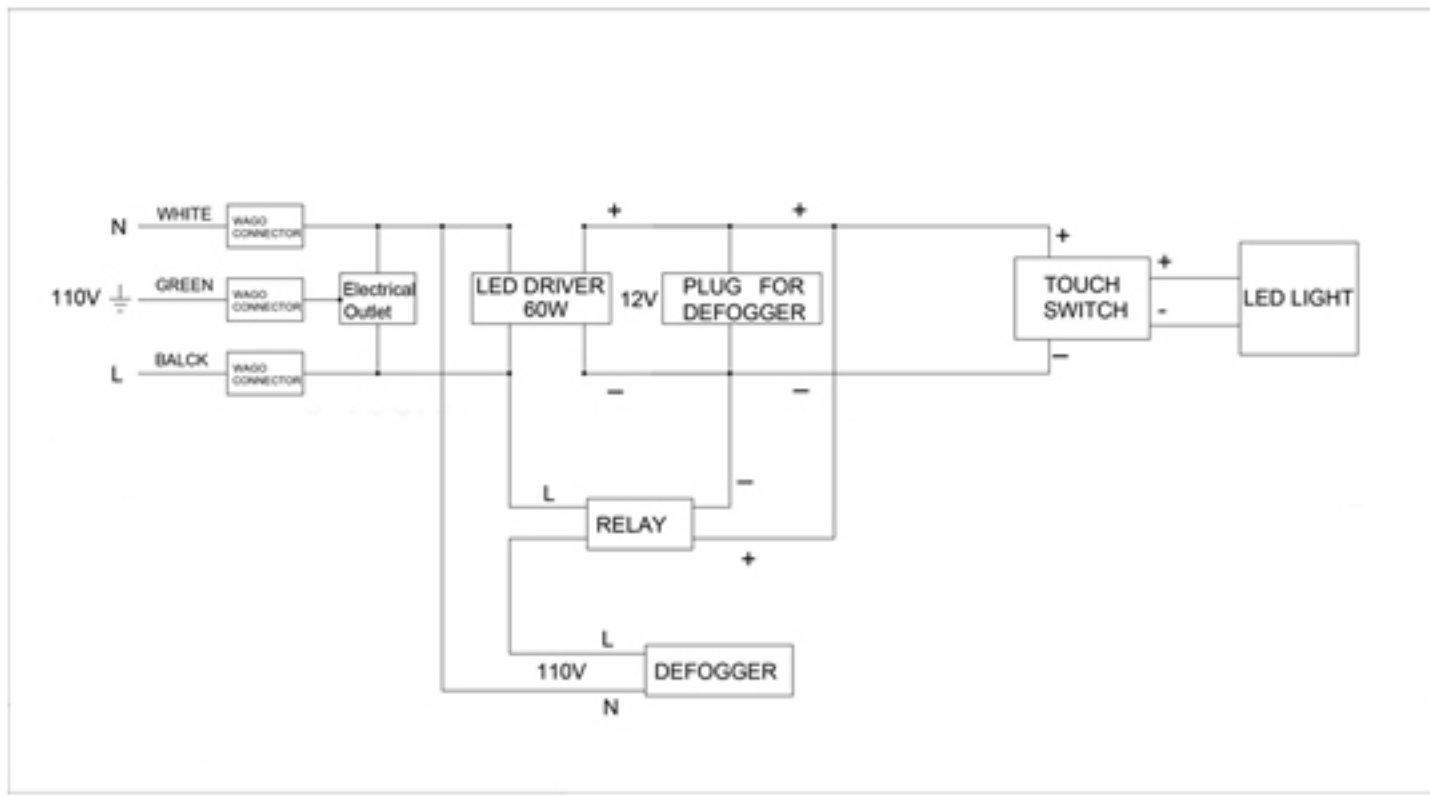

Height: 30" (762 mm)

Width: 24" (608 mm)

Depth When surface mounted: 5" (127 mm)

Depth When recessed: 1" (25mm)

24"W x 30"H x 5"D Left Hinge

Installation Options

- Recessed Mount - Rough Opening - 29-1/2" H x 23-1/2" W x 4" D (749mm H x 597mm W x 102mm D)
- Surface Mount - Surface Mount Kit is included

Electrical System

- 60 Watts LED Driver
- INPUT : 120VAC 60HZ 1.2A
- OUTPUT : 12VAC 5.0A
- Field wire location as shown in drawing
- 1/2" conduit (Ø 7/8" actual) electrical knockout location shown below
- Included field wire cable clamp
- Circuit Diagram