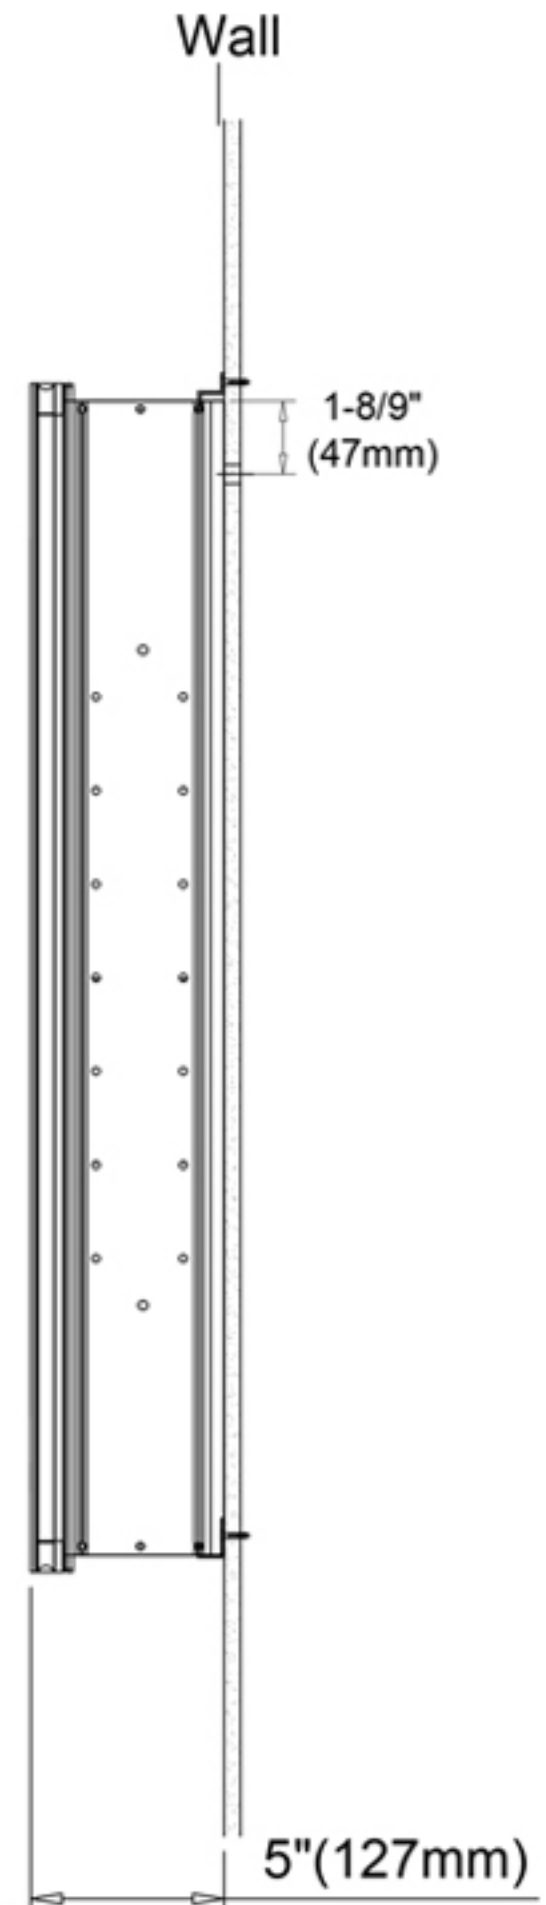

Glass Shelves: 8mm clear adjustable glass shelves are included for you to arrange them according to your needs.

Mirror: Quality polished edge 5mm silver mirrored glass is used for the best front-surface reflexivity in the visible spectrum.

Interior: Double Sided Mirrored Doors and Back Wall.

Installation: Recessed or Surface Mount.

Codes/Standards Applicable

Electric Option Models are ETL certified to:

UL 962

CSA Standard C22.2 No.68

Dimensions

Height: 30" (762 mm)

Width: 24" (608 mm)

Depth When surface mounted: 5" (127 mm)

Depth When recessed: 1" (25mm)

24"W x 30"H x 5"D Right Hinge

Installation Options

- Recessed Mount - Rough Opening - 29-1/2" H x 23-1/2" W x 4" D (749mm H x 597mm W x 102mm D)
- Surface Mount - Surface Mount Kit is included

Circuit Diagram

Recessed Mount

Surface Mount

Cabinet Dimensions

Rough-in Dimensions

Back of Cabinet - Wire Access Location