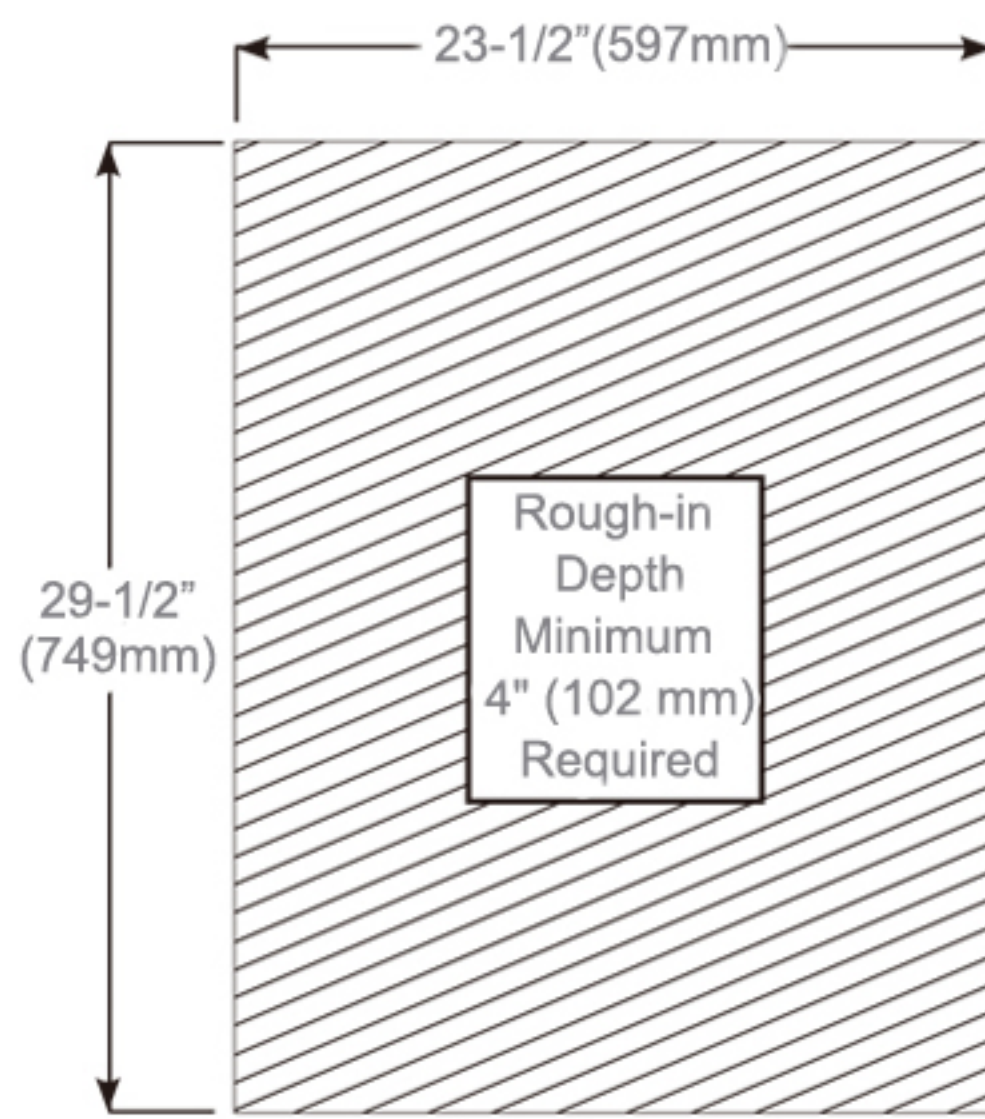

Glass Shelves: 8mm clear adjustable glass shelves are included for you to arrange them according to your needs.

Mirror: Quality polished edge 5mm silver mirrored glass is used for the best front-surface reflexivity in the visible spectrum.

Interior: Double Sided Mirrored Doors and Back Wall.

Installation: Recessed or Surface Mount.

Codes/Standards Applicable

Electric Option Models are ETL certified to:

UL 962

CSA Standard C22.2 No.68

Dimensions

Height: 30" (762 mm)

Width: 24" (608 mm)

Depth When surface mounted: 5" (127 mm)

Depth When recessed: 1" (25mm)

24"W x 30"H x 5"D Right Hinge

Installation Options

- Recessed Mount - Rough Opening - 29-1/2" H x 23-1/2" W x 4" D (749mm H x 597mm W x 102mm D)
- Surface Mount - Surface Mount Kit is included

Circuit Diagram

Recessed Mount

Surface Mount

Cabinet Dimensions

Rough-in Dimensions

Back of Cabinet - Wire Access Location