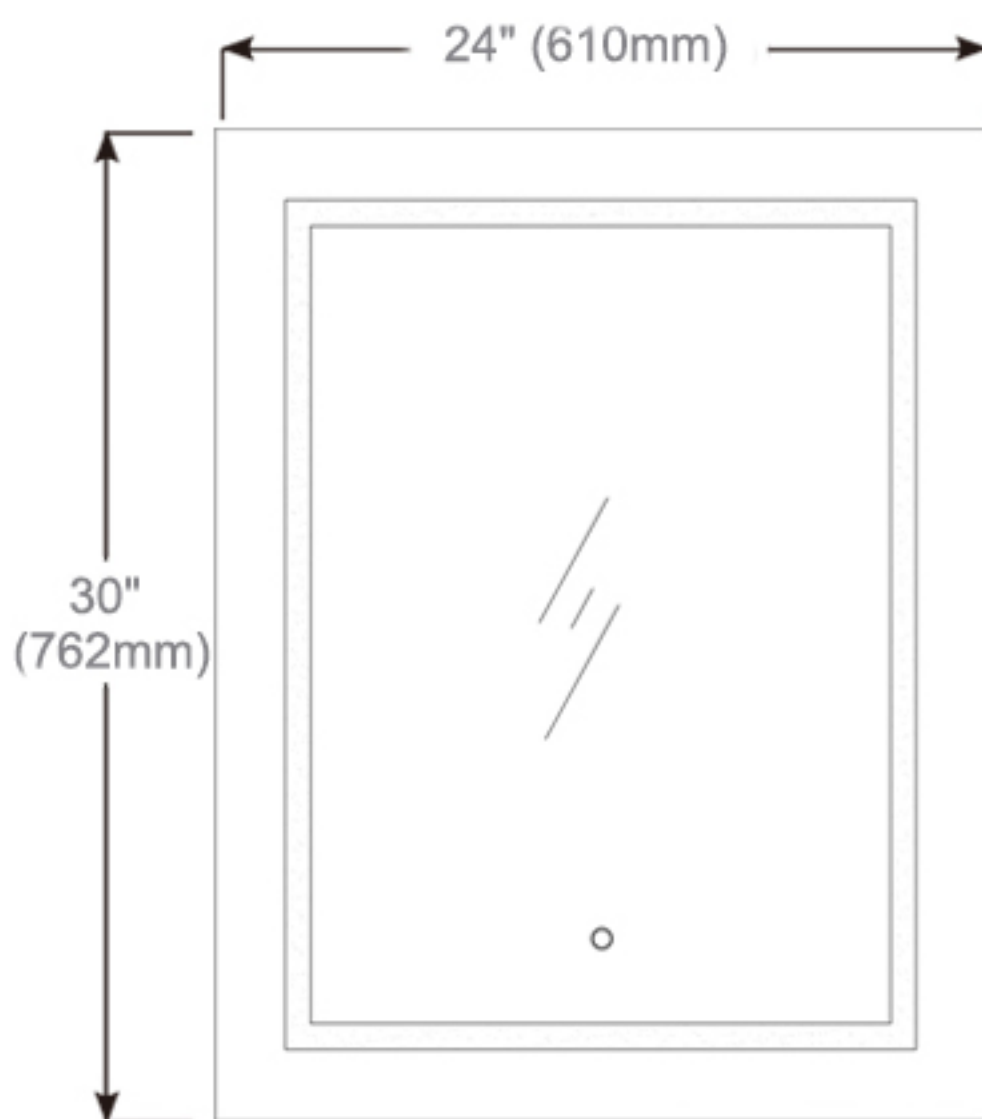

Glass Shelves: 8mm clear adjustable glass shelves are included for you to arrange them according to your needs.

Mirror: Quality polished edge 5mm silver mirrored glass is used for the best front-surface reflexivity in the visible spectrum.

Interior: Double Sided Mirrored Doors and Back Wall.

Installation: Recessed or Surface Mount.

Codes/Standards Applicable

Electric Option Models are ETL certified to:

UL 962

CSA Standard C22.2 No.68

Dimensions

Height: 30" (762 mm)

Width: 24" (608 mm)

Depth When surface mounted: 5" (127 mm)

Depth When recessed: 1" (25mm)

24"W x 30"H x 5"D Right Hinge

Installation Options

- Recessed Mount - Rough Opening - 29-1/2" H x 23-1/2" W x 4" D (749mm H x 597mm W x 102mm D)
- Surface Mount - Surface Mount Kit is included

Circuit Diagram

Recessed Mount

Surface Mount

Cabinet Dimensions

Rough-in Dimensions

Back of Cabinet - Wire Access Location