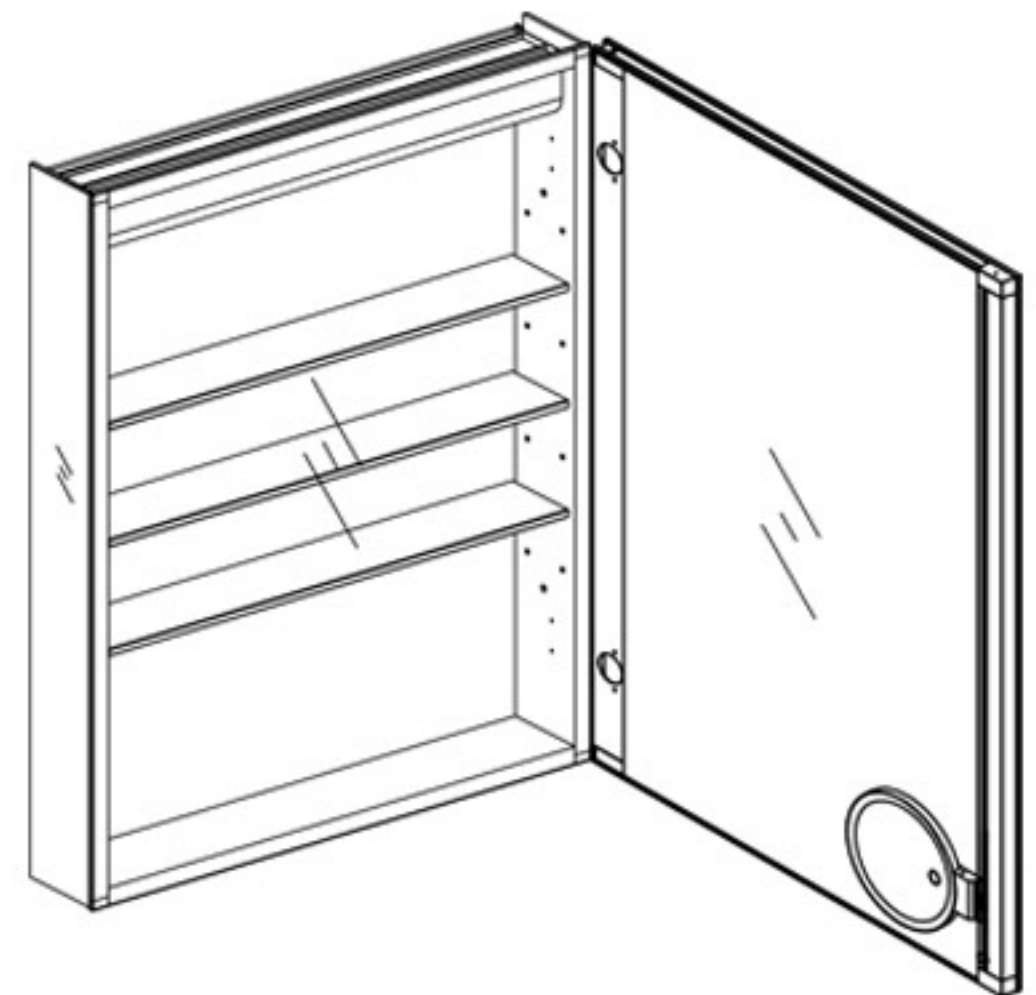

Features

Defogger: have your mirror fog free with a touch of a button. Dedicated defogger button is located along the frame on the inside of the cabinet.

3X LED Lighted Magnifying Mirror: A built-in, removable, LED-lighted magnifying mirror on the inside of the door, is vertically adjustable flip-out flat to accommodate users of varying heights.

Glass Shelves: 8mm clear adjustable glass shelves are included for you to arrange them according to your needs.

Mirror: Quality polished edge 5mm silver mirrored glass is used for the best front-surface reflexivity in the visible spectrum.

Interior: Double Sided Mirrored Doors and Back Wall.

Installation: Recessed or Surface Mount.

Codes/Standards Applicable

Electric Option Models are ETL certified to:

UL 962

CSA Standard C22.2 No.68

Dimensions

Height: 30" (762 mm)

Width: 24" (608 mm)

Depth When surface mounted: 5" (127 mm)

Depth When recessed: 1" (25mm)

24"W x 30"H x 5"D Right Hinge

Installation Options

- Recessed Mount - Rough Opening - 29-1/2" H x 23-1/2" W x 4" D (749mm H x 597mm W x 102mm D)
- Surface Mount - Surface Mount Kit is included