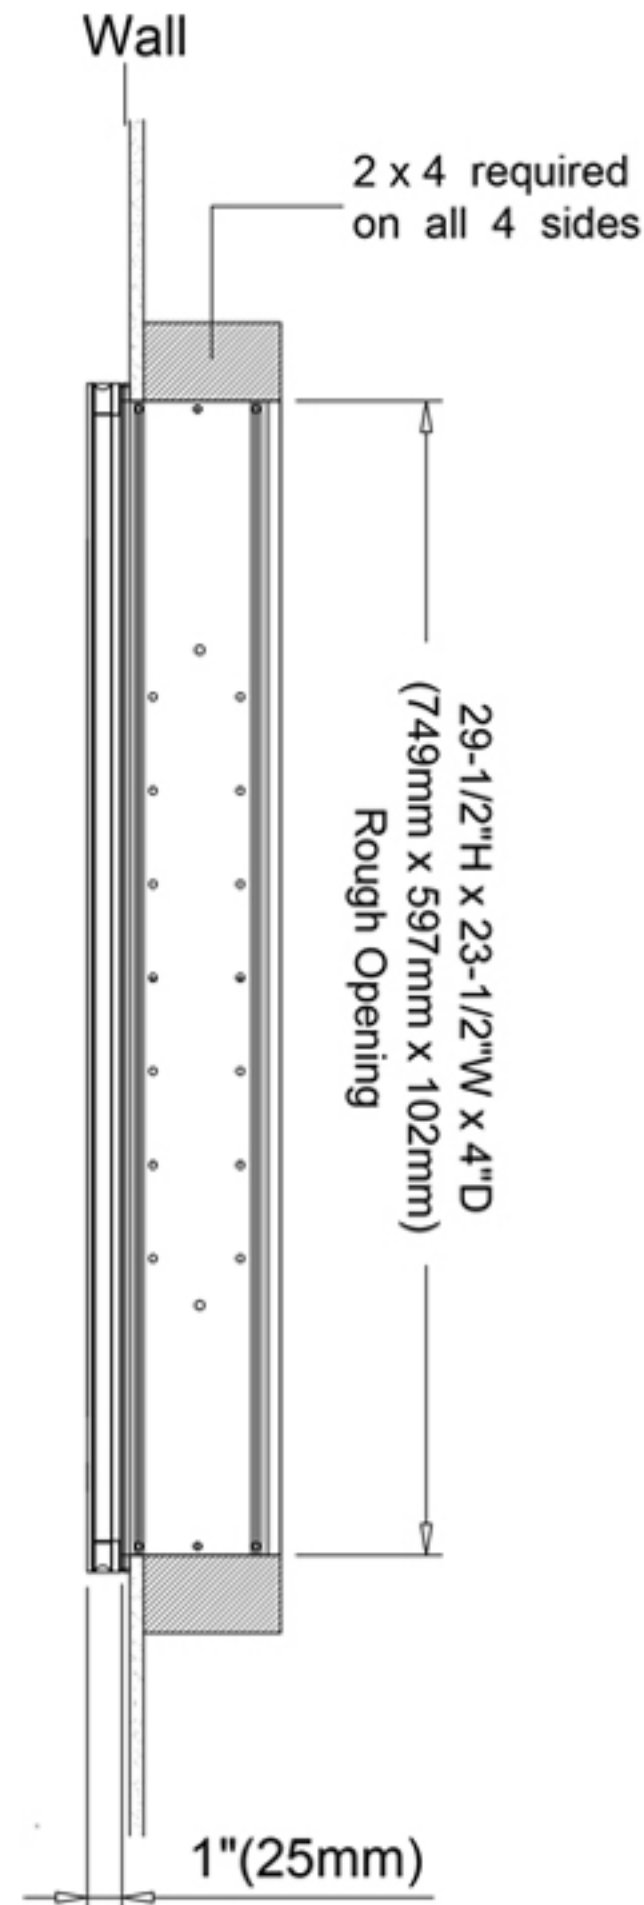

Glass Shelves: 8mm clear adjustable glass shelves are included for you to arrange them according to your needs.

Mirror: Quality polished edge 5mm silver mirrored glass is used for the best front-surface reflexivity in the visible spectrum.

Interior: Double Sided Mirrored Doors and Back Wall.

Installation: Recessed or Surface Mount.

Codes/Standards Applicable

Electric Option Models are ETL certified to:

UL 962

CSA Standard C22.2 No.68

Dimensions

Height: 30" (762 mm)

Width: 24" (608 mm)

Depth When surface mounted: 5" (127 mm)

Depth When recessed: 1" (25mm)

24"W x 30"H x 5"D Right Hinge

Installation Options

- Recessed Mount - Rough Opening - 29-1/2" H x 23-1/2" W x 4" D (749mm H x 597mm W x 102mm D)
- Surface Mount - Surface Mount Kit is included

Circuit Diagram

Recessed Mount

Surface Mount

Cabinet Dimensions

Rough-in Dimensions

Back of Cabinet - Wire Access Location