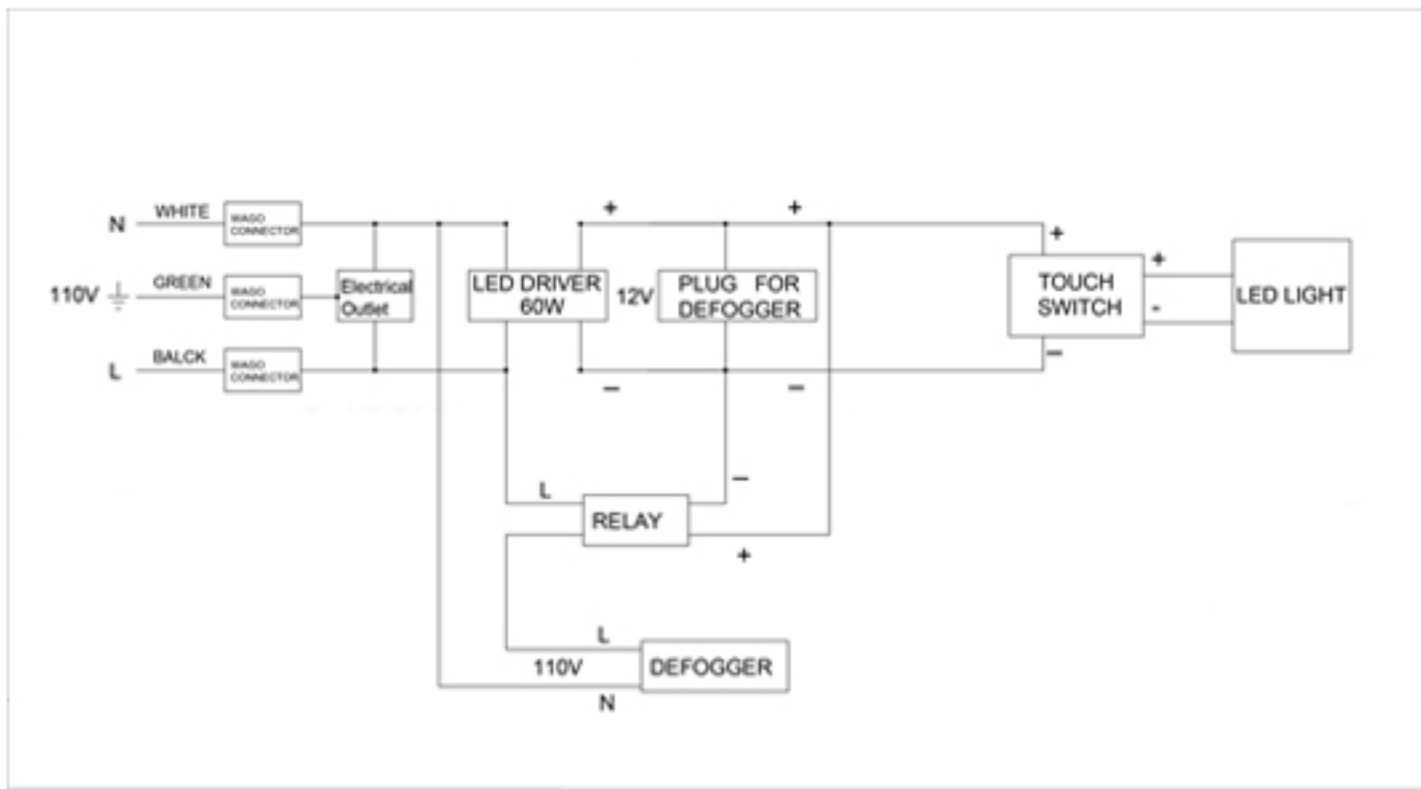

Height: 30" (762 mm)

Width: 24" (608 mm)

Depth When surface mounted: 5" (127 mm)

Depth When recessed: 1" (25mm)

24"W x 30"H x 5"D Right Hinge

Installation Options

- Recessed Mount - Rough Opening - 29-1/2" H x 23-1/2" W x 4" D (749mm H x 597mm W x 102mm D)
- Surface Mount - Surface Mount Kit is included

Electrical System

- 60 Watts LED Driver
- INPUT : 120VAC 60HZ 1.2A
- OUTPUT : 12VAC 5.0A
- Field wire location as shown in drawing
- 1/2" conduit (Ø 7/8" actual) electrical knockout location shown below
- Included field wire cable clamp
- Circuit Diagram