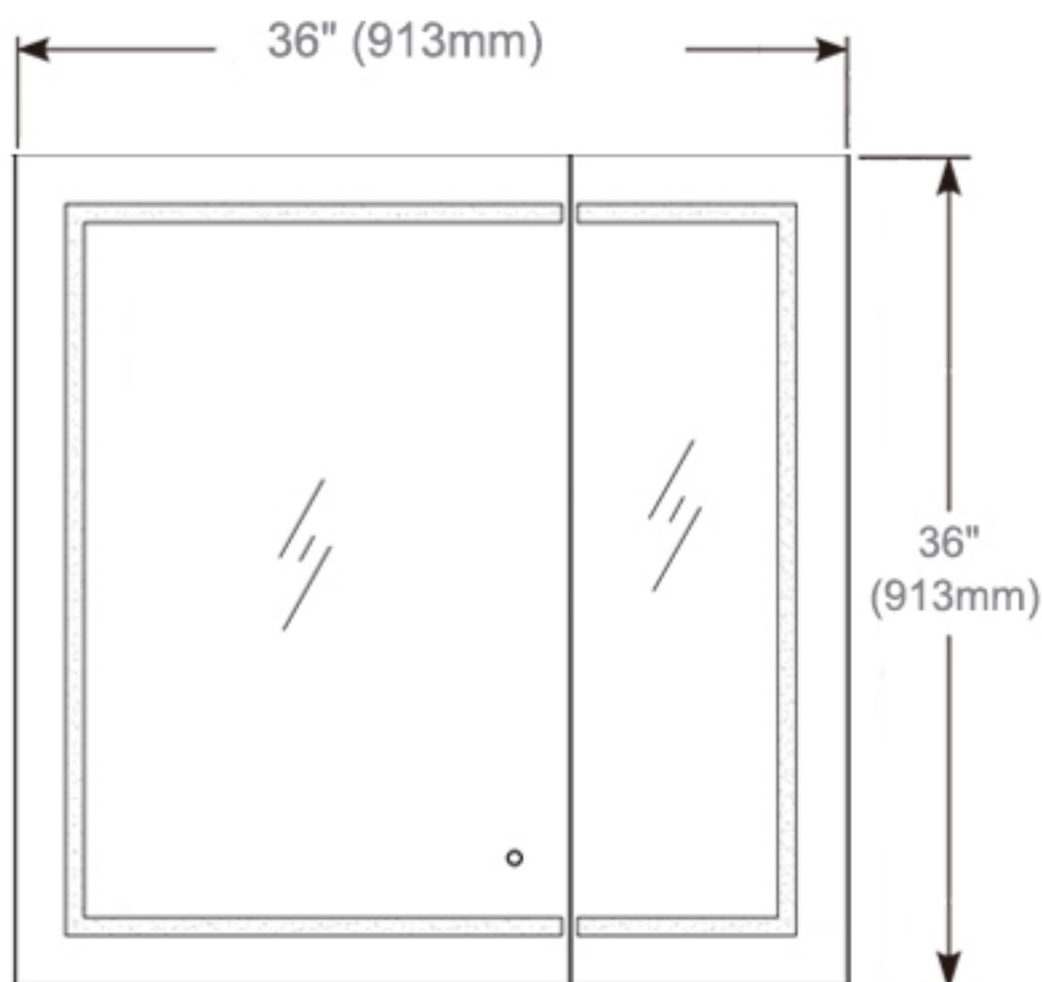

Glass Shelves: 8mm clear adjustable glass shelves are included for you to arrange them according to your needs.

Mirror: Quality polished edge 5mm silver mirrored glass is used for the best front-surface reflexivity in the visible spectrum.

Interior: Double Sided Mirrored Doors and Back Wall.

Installation: Recessed or Surface Mount.

Codes/Standards Applicable

Electric Option Models are ETL certified to:

UL 962

CSA Standard C22.2 No.68

Dimensions

Height: 36" (913 mm)

Width: 36" (913 mm)

Depth When surface mounted: 5" (127 mm)

Depth When recessed: 1" (25mm)

36" W x 36" H x 5" D

Installation Options

- Recessed Mount - Rough Opening - 35-1/2" H x 35-1/2" W x 4" D (902mm H x 902mm W x 102mm D)
- Surface Mount - Surface Mount Kit is included

Circuit Diagram

Recessed Mount

Surface Mount

Cabinet Dimensions

Rough-in Dimensions

Back of Cabinet - Wire Access Location