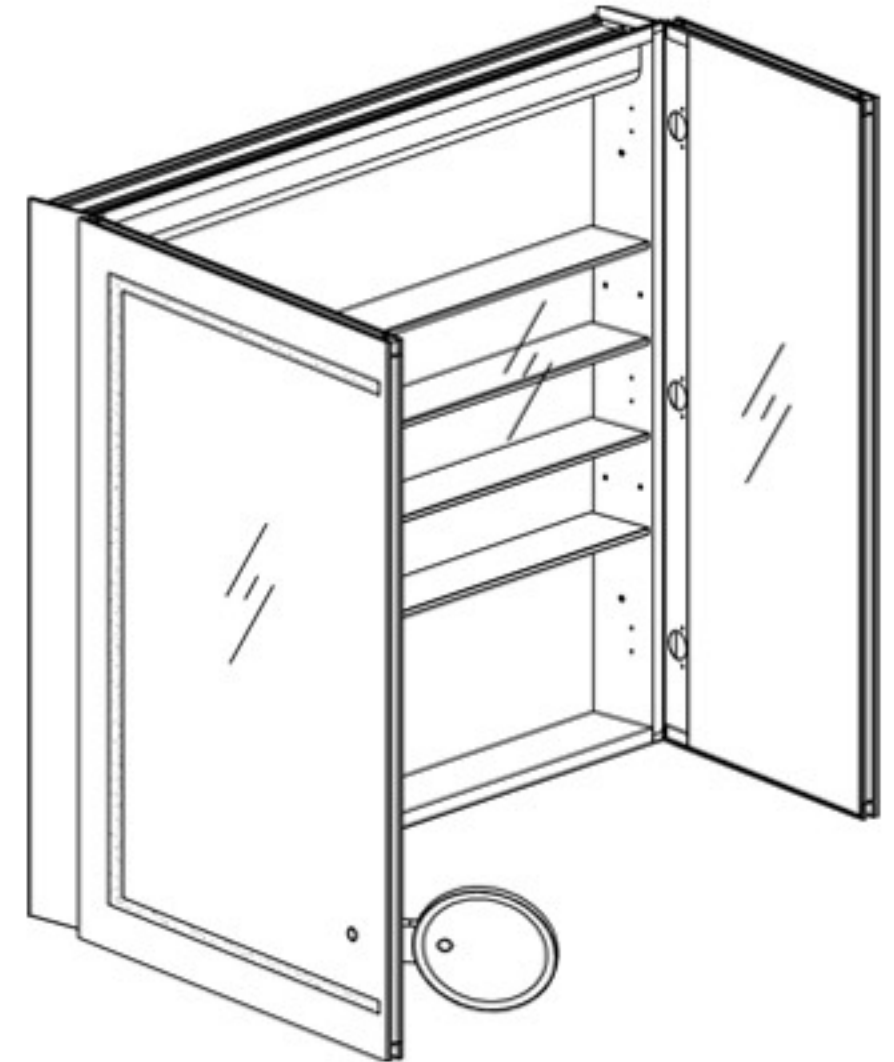

Features

Defogger: have your mirror fog free with a touch of a button. Dedicated defogger button is located along the frame on the inside of the cabinet.

3X LED Lighted Magnifying Mirror: A built-in, removable, LED-lighted magnifying mirror on the inside of the door, is vertically adjustable flip-out flat to accommodate users of varying heights.

Glass Shelves: 8mm clear adjustable glass shelves are included for you to arrange them according to your needs.

Mirror: Quality polished edge 5mm silver mirrored glass is used for the best front-surface reflexivity in the visible spectrum.

Interior: Double Sided Mirrored Doors and Back Wall.

Installation: Recessed or Surface Mount.

Codes/Standards Applicable

Electric Option Models are ETL certified to:

UL 962

CSA Standard C22.2 No.68

Dimensions

Height: 36" (913 mm)

Width: 36" (913 mm)

Depth When surface mounted: 5" (127 mm)

Depth When recessed: 1" (25mm)

36" W x 36" H x 5" D

Installation Options

- Recessed Mount - Rough Opening - 35-1/2" H x 35-1/2" W x 4" D (902mm H x 902mm W x 102mm D)
- Surface Mount - Surface Mount Kit is included