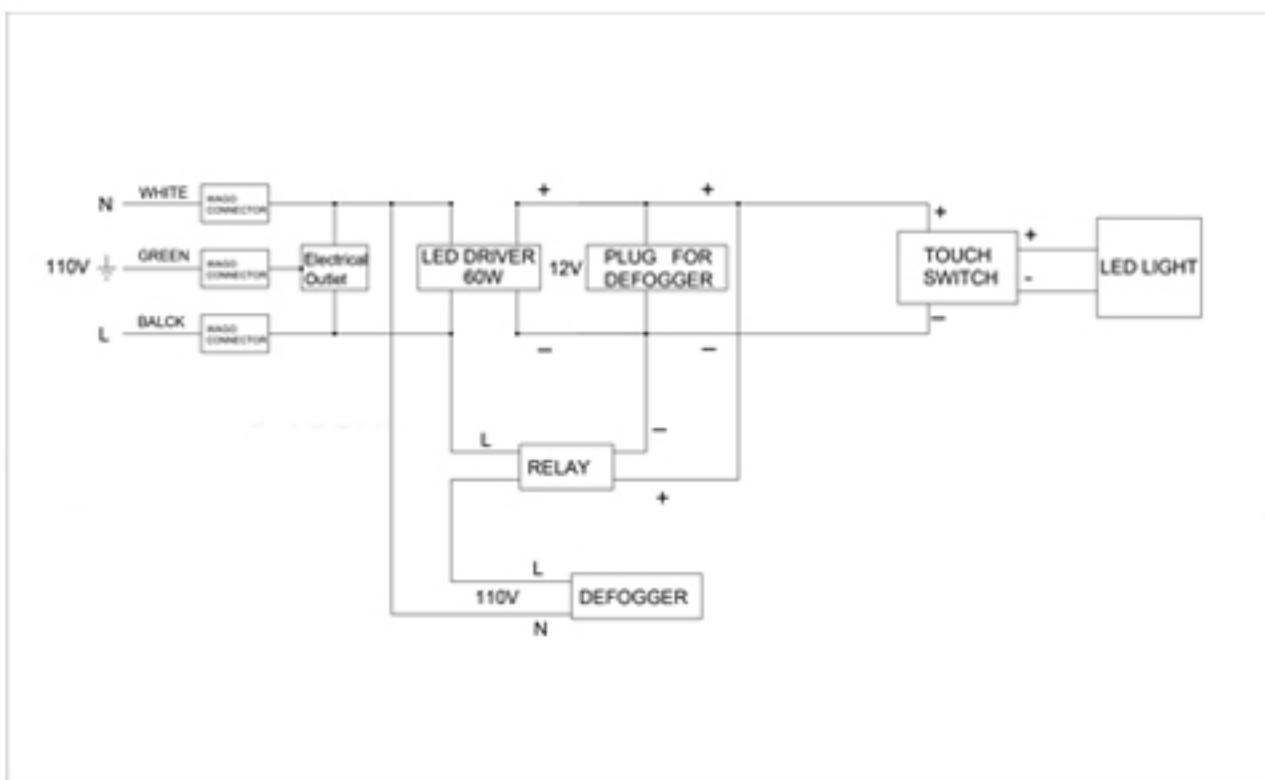

Height: 36" (913 mm)

Width: 36" (913 mm)

Depth When surface mounted: 5" (127 mm)

Depth When recessed: 1" (25mm)

36" W x 36" H x 5" D

Installation Options

- Recessed Mount - Rough Opening - 35-1/2" H x 35-1/2" W x 4" D (902mm H x 902mm W x 102mm D)
- Surface Mount - Surface Mount Kit is included

Electrical System

- 60 Watts LED Driver
- INPUT : 120VAC 60HZ 1.2A
- OUTPUT : 12VAC 5.0A
- Field wire location as shown in drawing
- 1/2" conduit (Ø 7/8" actual) electrical knockout location shown below
- Included field wire cable clamp
- Circuit Diagram