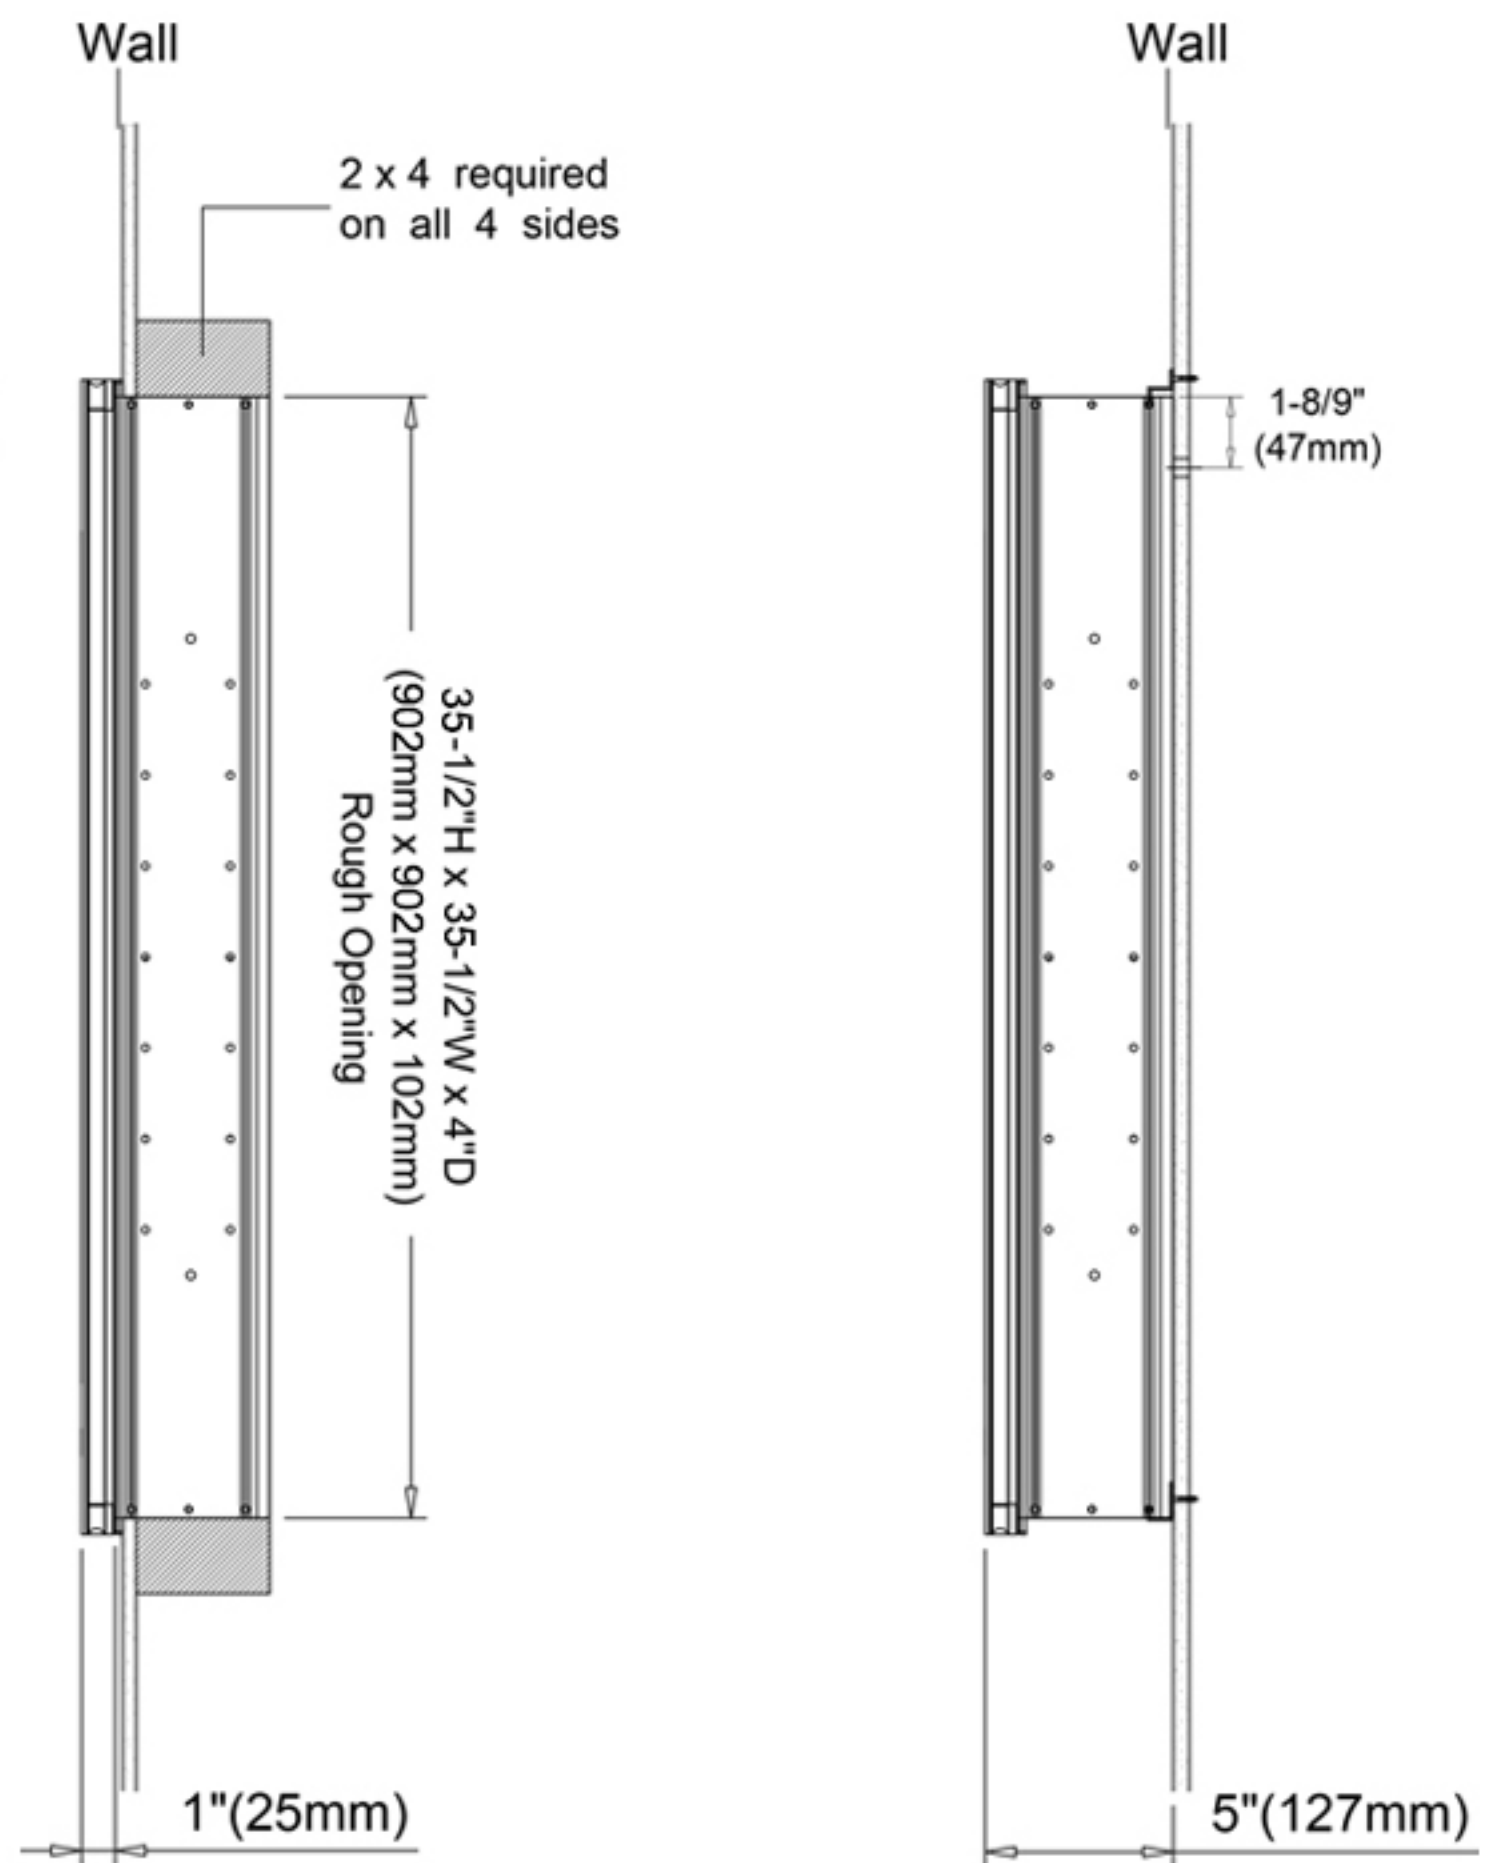

Glass Shelves: 8mm clear adjustable glass shelves are included for you to arrange them according to your needs.

Mirror: Quality polished edge 5mm silver mirrored glass is used for the best front-surface reflexivity in the visible spectrum.

Interior: Double Sided Mirrored Doors and Back Wall.

Installation: Recessed or Surface Mount.

Codes/Standards Applicable

Electric Option Models are ETL certified to:

UL 962

CSA Standard C22.2 No.68

Dimensions

Height: 36" (913 mm)

Width: 36" (913 mm)

Depth When surface mounted: 5" (127 mm)

Depth When recessed: 1" (25mm)

36" W x 36" H x 5" D

Installation Options

- Recessed Mount - Rough Opening - 35-1/2" H x 35-1/2" W x 4" D (902mm H x 902mm W x 102mm D)
- Surface Mount - Surface Mount Kit is included

Circuit Diagram

Recessed Mount

Surface Mount

Cabinet Dimensions

Rough-in Dimensions

Back of Cabinet - Wire Access Location