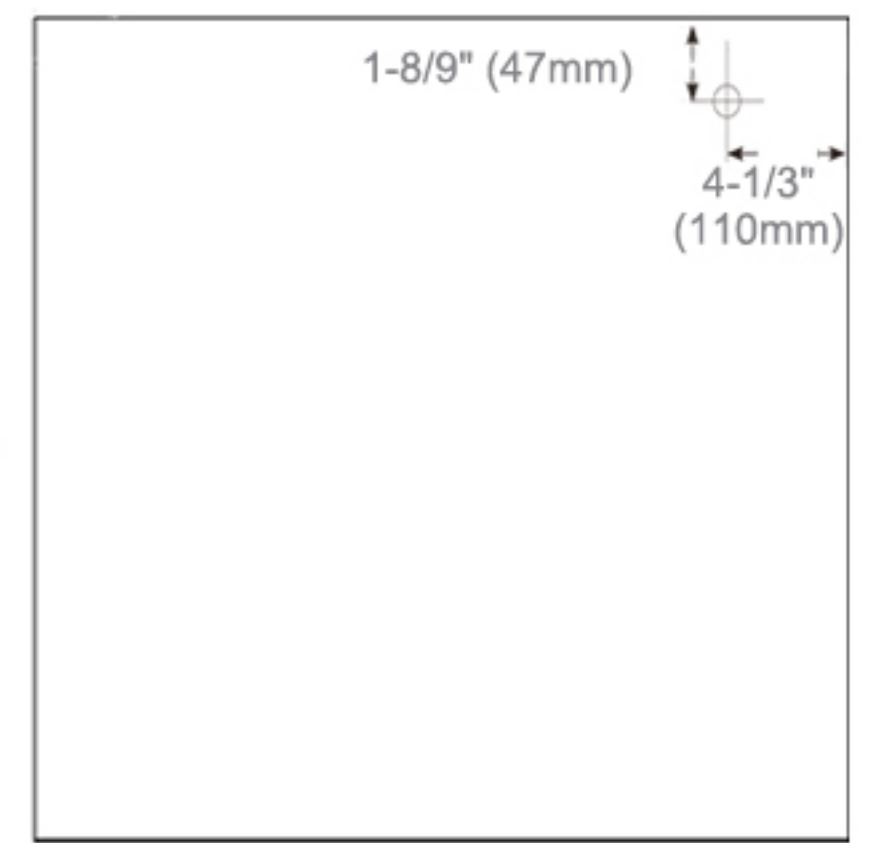

Glass Shelves: 8mm clear adjustable glass shelves are included for you to arrange them according to your needs.

Mirror: Quality polished edge 5mm silver mirrored glass is used for the best front-surface reflexivity in the visible spectrum.

Height: 36" (913 mm)

Width: 36" (913 mm)

Depth When surface mounted: 5" (127 mm)

Depth When recessed: 1" (25mm)

36" W x 36" H x 5" D

Installation Options

- Recessed Mount - Rough Opening - 35-1/2" H x 35-1/2" W x 4" D (902mm H x 902mm W x 102mm D)
- Surface Mount - Surface Mount Kit is included

Circuit Diagram

Recessed Mount

Surface Mount

Cabinet Dimensions

Rough-in Dimensions

Back of Cabinet - Wire Access Location