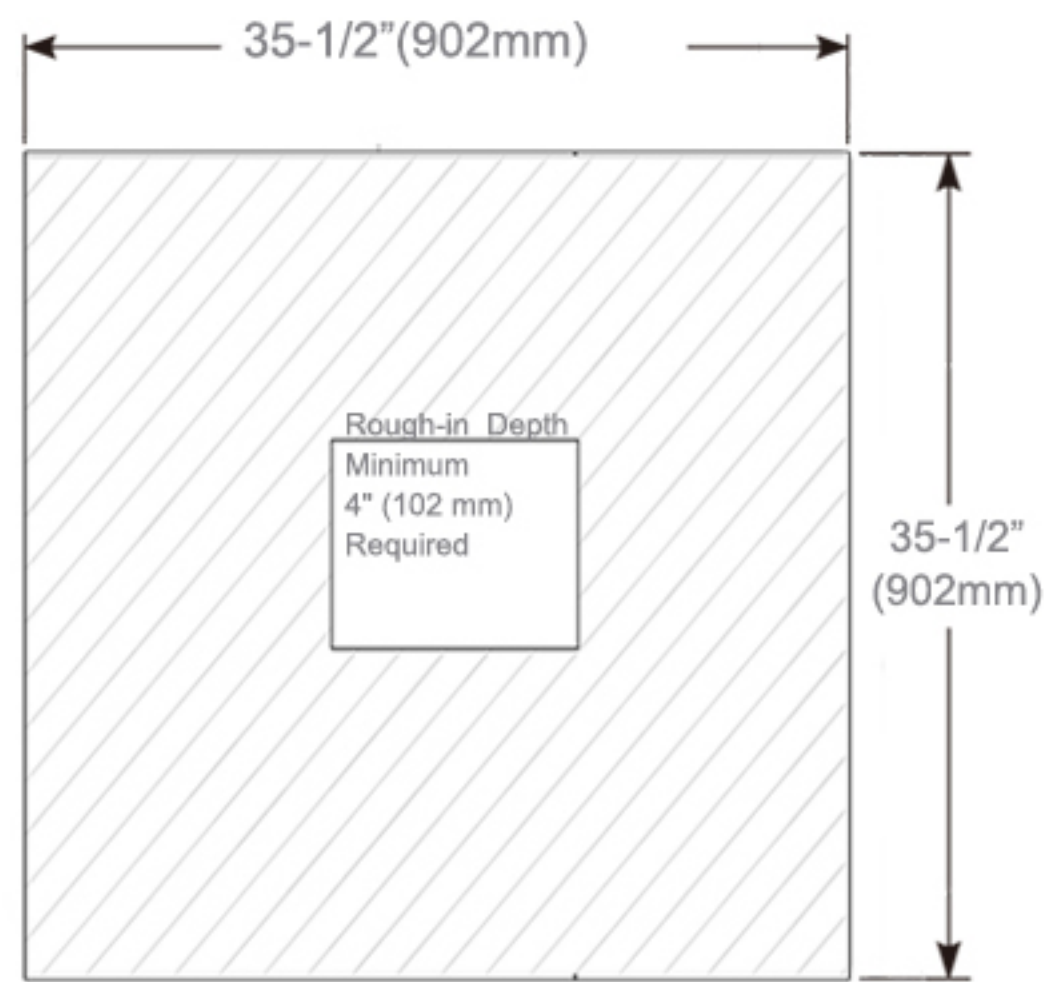

Glass Shelves: 8mm clear adjustable glass shelves are included for you to arrange them according to your needs.

Mirror: Quality polished edge 5mm silver mirrored glass is used for the best front-surface reflexivity in the visible spectrum.

Interior: Double Sided Mirrored Doors and Back Wall.

Installation: Recessed or Surface Mount.

Codes/Standards Applicable

Electric Option Models are ETL certified to:

UL 962

CSA Standard C22.2 No.68

Dimensions

Height: 36" (913 mm)

Width: 36" (913 mm)

Depth When surface mounted: 5" (127 mm)

Depth When recessed: 1" (25mm)

36" W x 36" H x 5" D

Installation Options

- Recessed Mount - Rough Opening - 35-1/2" H x 35-1/2" W x 4" D (902mm H x 902mm W x 102mm D)
- Surface Mount - Surface Mount Kit is included

Circuit Diagram

Recessed Mount

Surface Mount

Cabinet Dimensions

Rough-in Dimensions

Back of Cabinet - Wire Access Location