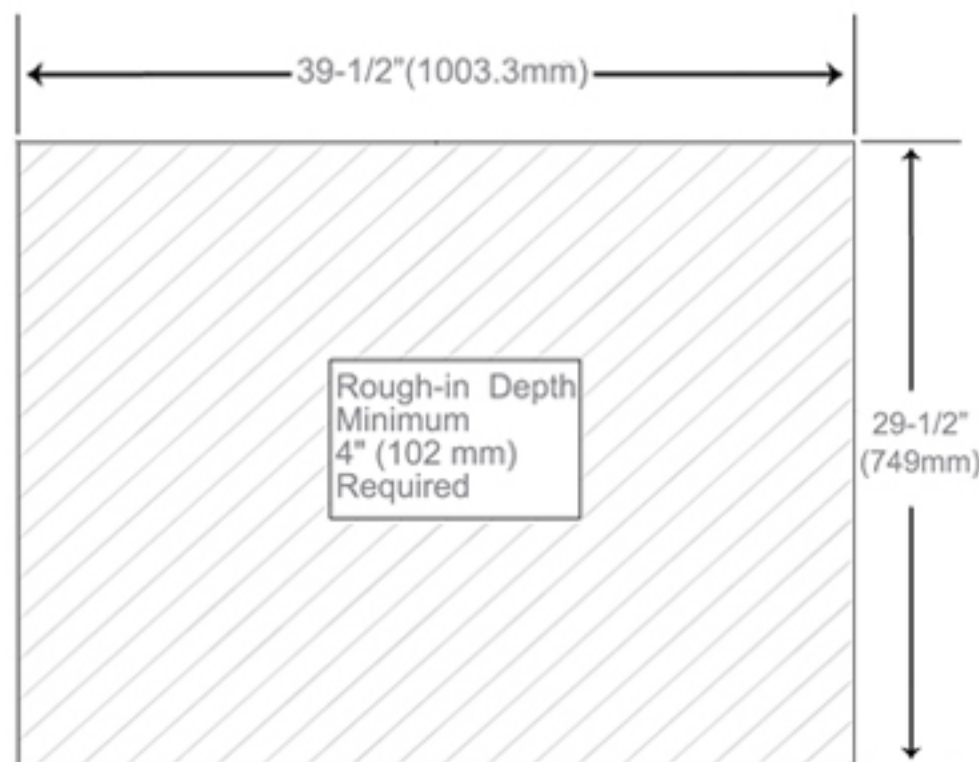

Glass Shelves: 8mm clear adjustable glass shelves are included for you to arrange them according to your needs.

Mirror: Quality polished edge 5mm silver mirrored glass is used for the best front-surface reflexivity in the visible spectrum.

Interior: Double Sided Mirrored Doors and Back Wall.

Installation: Recessed or Surface Mount.

Codes/Standards Applicable

Electric Option Models are ETL certified to:

UL 962

CSA Standard C22.2 No.68

Dimensions

Height: 30" (762 mm)

Width: 40" (1016 mm)

Depth When surface mounted: 5" (127 mm)

Depth When recessed: 1" (25mm)

40"W x 30"H x 5"D

Installation Options

- Recessed Mount - Rough Opening - 29-1/2" H x 39-1/2" W x 4" D (749mm H x 1003 mm W x 102mm D)
- Surface Mount - Surface Mount Kit is included

Circuit Diagram

Recessed Mount

Surface Mount

Cabinet Dimensions

Rough-in Dimensions

Back of Cabinet - Wire Access Location