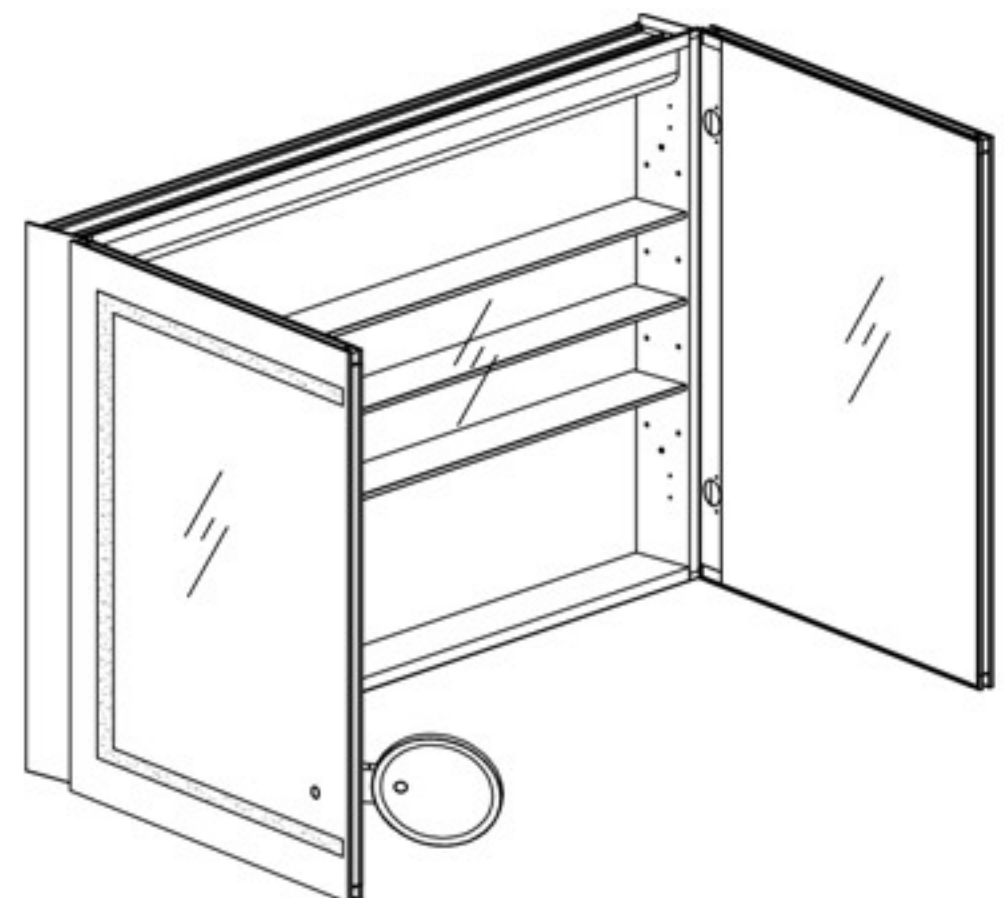

Features

Defogger: have your mirror fog free with a touch of a button. Dedicated defogger button is located along the frame on the inside of the cabinet.

3X LED Lighted Magnifying Mirror: A built-in, removable, LED-lighted magnifying mirror on the inside of the door, is vertically adjustable flip-out flat to accommodate users of varying heights.

Glass Shelves: 8mm clear adjustable glass shelves are included for you to arrange them according to your needs.

Mirror: Quality polished edge 5mm silver mirrored glass is used for the best front-surface reflexivity in the visible spectrum.

Interior: Double Sided Mirrored Doors and Back Wall.

Installation: Recessed or Surface Mount.

Codes/Standards Applicable

Electric Option Models are ETL certified to:

UL 962

CSA Standard C22.2 No.68

Dimensions

Height: 30" (762 mm)

Width: 40" (1016 mm)

Depth When surface mounted: 5" (127 mm)

Depth When recessed: 1" (25mm)

40"W x 30"H x 5"D

Installation Options

- Recessed Mount - Rough Opening - 29-1/2" H x 39-1/2" W x 4" D (749mm H x 1003 mm W x 102mm D)
- Surface Mount - Surface Mount Kit is included