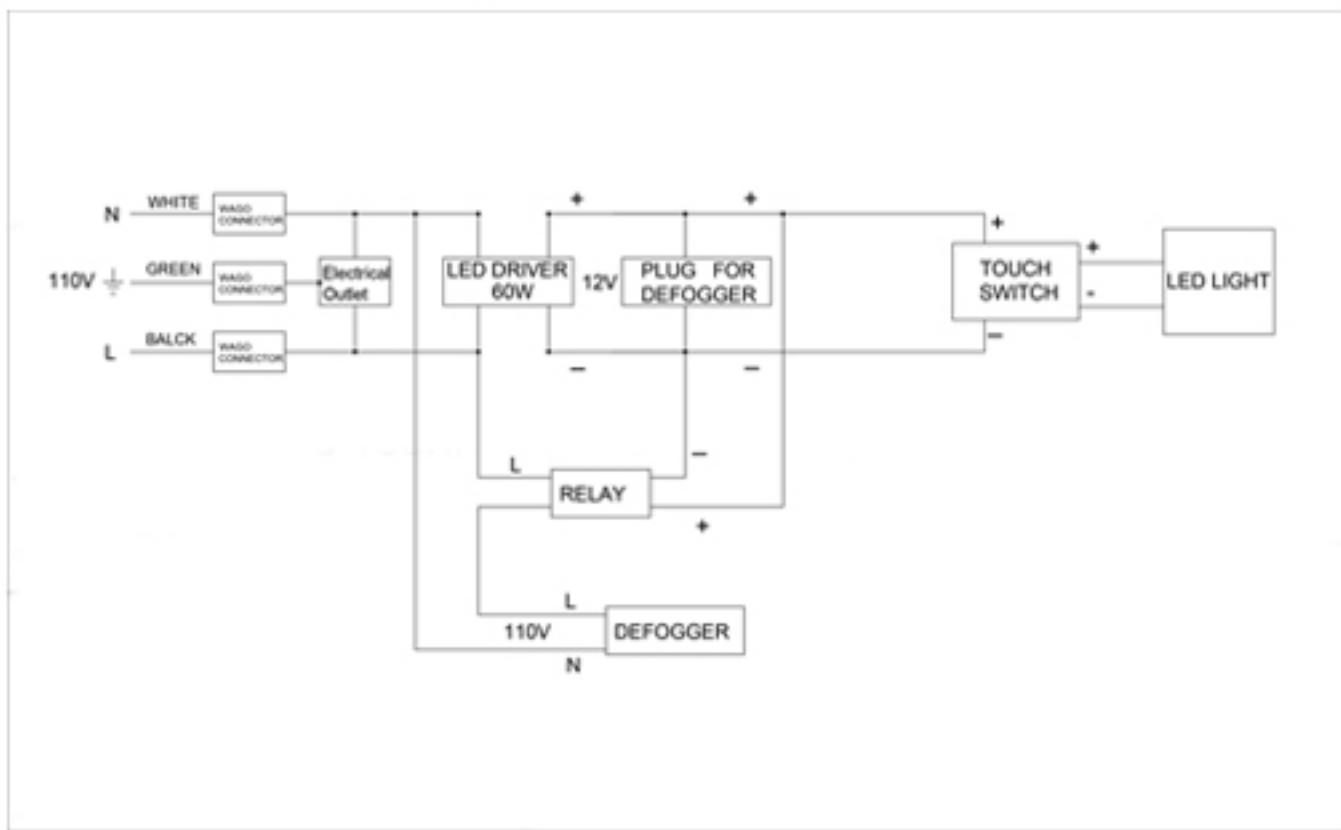

Height: 30" (762 mm)

Width: 40" (1016 mm)

Depth When surface mounted: 5" (127 mm)

Depth When recessed: 1" (25mm)

40"W x 30"H x 5"D

Installation Options

- Recessed Mount - Rough Opening - 29-1/2" H x 39-1/2" W x 4" D (749mm H x 1003 mm W x 102mm D)
- Surface Mount - Surface Mount Kit is included

Electrical System

- 60Watts LED Driver
- INPUT : 120 VAC 60HZ 1.2A
- OUTPUT : 12 VAC 5.0A
- Field wire location as shown in drawing
- 1/2" conduit (Ø 7/8" actual) electrical knockout location shown below
- Included field wire cable clamp
- Circuit Diagram