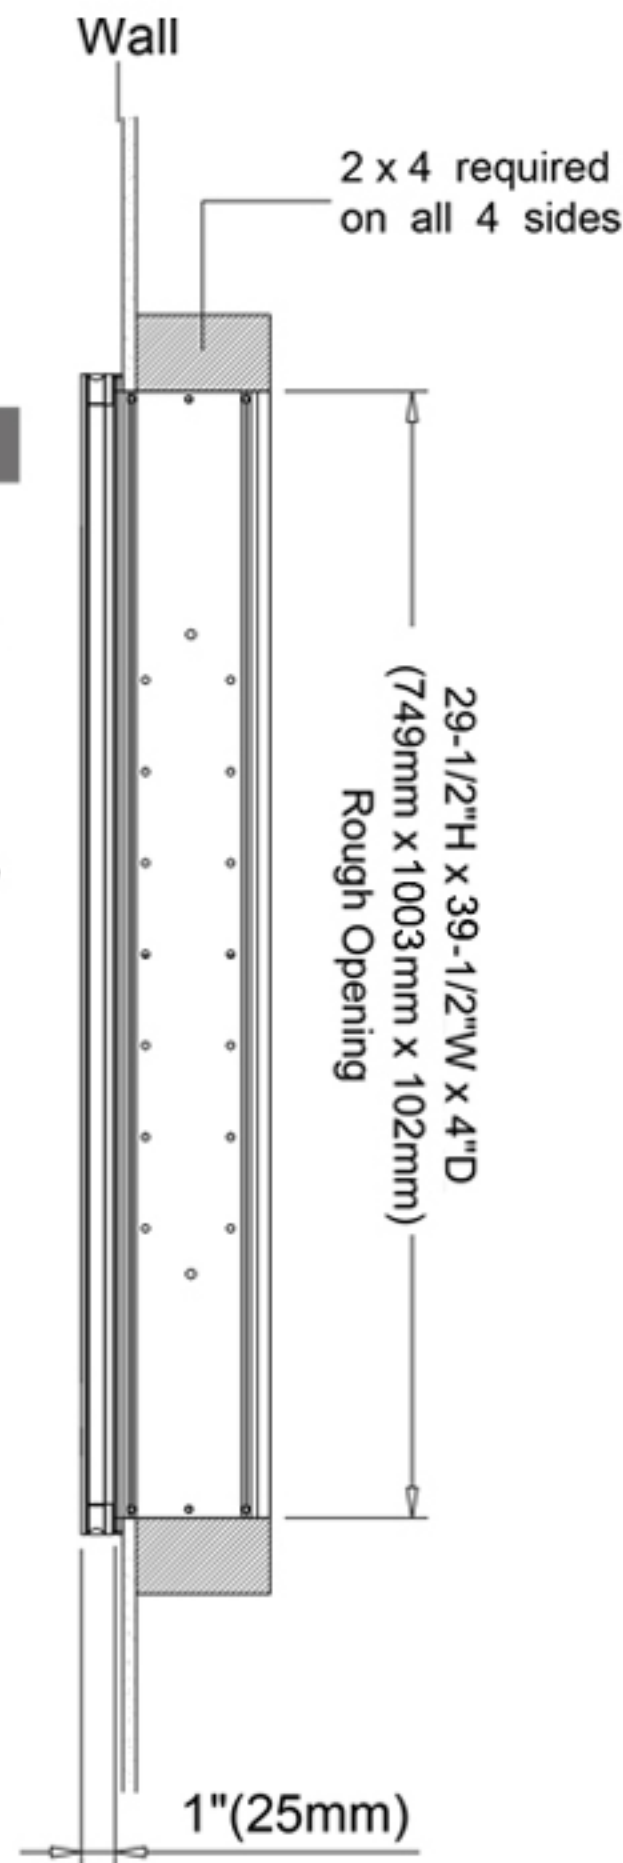

Glass Shelves: 8mm clear adjustable glass shelves are included for you to arrange them according to your needs.

Mirror: Quality polished edge 5mm silver mirrored glass is used for the best front-surface reflexivity in the visible spectrum.

Interior: Double Sided Mirrored Doors and Back Wall.

Installation: Recessed or Surface Mount.

Codes/Standards Applicable

Electric Option Models are ETL certified to:

UL 962

CSA Standard C22.2 No.68

Dimensions

Height: 30" (762 mm)

Width: 40" (1016 mm)

Depth When surface mounted: 5" (127 mm)

Depth When recessed: 1" (25mm)

40"W x 30"H x 5"D

Installation Options

- Recessed Mount - Rough Opening - 29-1/2" H x 39-1/2" W x 4" D (749mm H x 1003 mm W x 102mm D)
- Surface Mount - Surface Mount Kit is included

Circuit Diagram

Recessed Mount

Surface Mount

Cabinet Dimensions

Rough-in Dimensions

Back of Cabinet - Wire Access Location