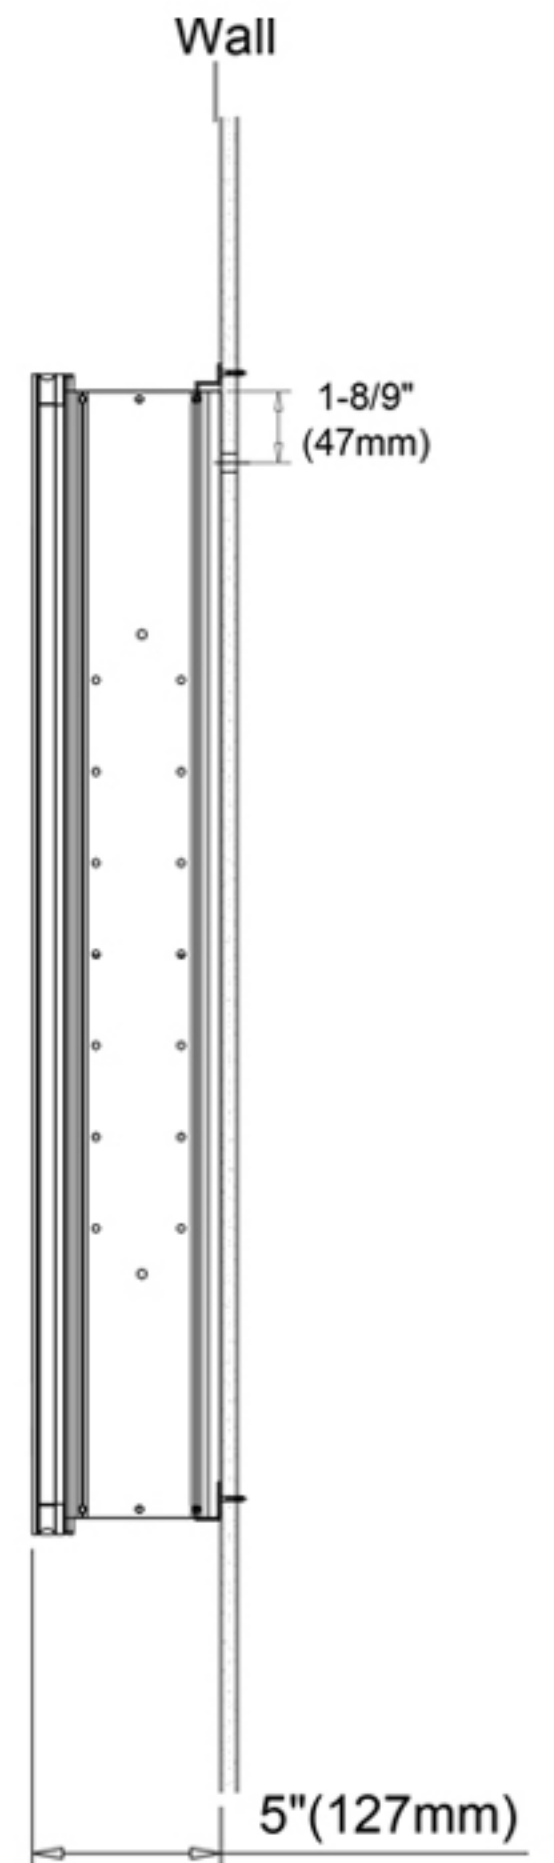

Glass Shelves: 8mm clear adjustable glass shelves are included for you to arrange them according to your needs.

Mirror: Quality polished edge 5mm silver mirrored glass is used for the best front-surface reflexivity in the visible spectrum.

Interior: Double Sided Mirrored Doors and Back Wall.

Installation: Recessed or Surface Mount.

Codes/Standards Applicable

Electric Option Models are ETL certified to:

UL 962

CSA Standard C22.2 No.68

Dimensions

Height: 30" (762 mm)

Width: 40" (1016 mm)

Depth When surface mounted: 5" (127 mm)

Depth When recessed: 1" (25mm)

40"W x 30"H x 5"D

Installation Options

- Recessed Mount - Rough Opening - 29-1/2" H x 39-1/2" W x 4" D (749mm H x 1003 mm W x 102mm D)
- Surface Mount - Surface Mount Kit is included

Circuit Diagram

Recessed Mount

Surface Mount

Cabinet Dimensions

Rough-in Dimensions

Back of Cabinet - Wire Access Location