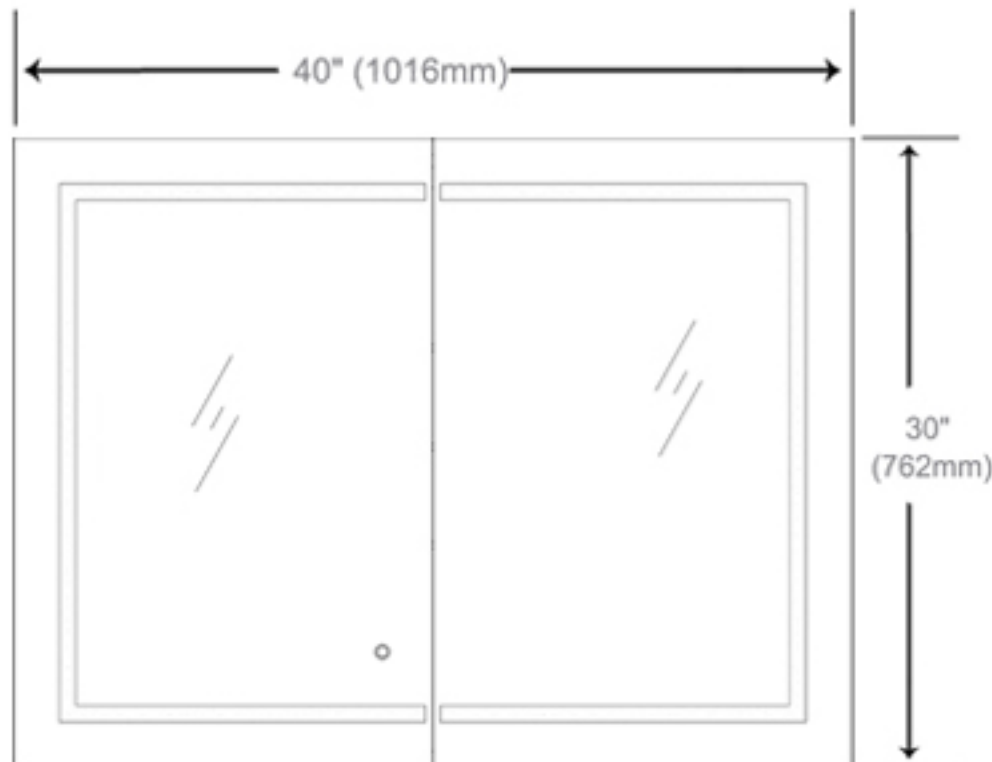

Glass Shelves: 8mm clear adjustable glass shelves are included for you to arrange them according to your needs.

Mirror: Quality polished edge 5mm silver mirrored glass is used for the best front-surface reflexivity in the visible spectrum.

Interior: Double Sided Mirrored Doors and Back Wall.

Installation: Recessed or Surface Mount.

Codes/Standards Applicable

Electric Option Models are ETL certified to:

UL 962

CSA Standard C22.2 No.68

Dimensions

Height: 30" (762 mm)

Width: 40" (1016 mm)

Depth When surface mounted: 5" (127 mm)

Depth When recessed: 1" (25mm)

40"W x 30"H x 5"D

Installation Options

- Recessed Mount - Rough Opening - 29-1/2" H x 39-1/2" W x 4" D (749mm H x 1003 mm W x 102mm D)
- Surface Mount - Surface Mount Kit is included

Circuit Diagram

Recessed Mount

Surface Mount

Cabinet Dimensions

Rough-in Dimensions

Back of Cabinet - Wire Access Location