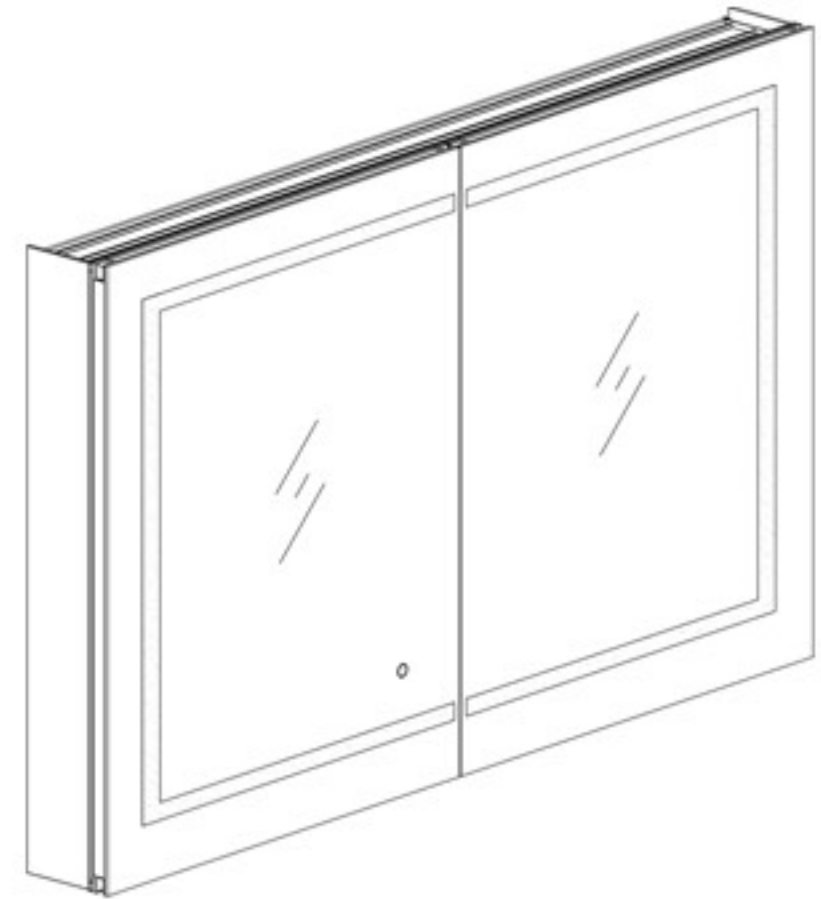

Features

Defogger: have your mirror fog free with a touch of a button. Dedicated defogger button is located along the frame on the inside of the cabinet.

3X LED Lighted Magnifying Mirror: A built-in, removable, LED-lighted magnifying mirror on the inside of the door, is vertically adjustable flip-out flat to accommodate users of varying heights.

Glass Shelves: 8mm clear adjustable glass shelves are included for you to arrange them according to your needs.

Mirror: Quality polished edge 5mm silver mirrored glass is used for the best front-surface reflexivity in the visible spectrum.

Interior: Double Sided Mirrored Doors and Back Wall.

Installation: Recessed or Surface Mount.

Codes/Standards Applicable

Electric Option Models are ETL certified to:

UL 962

CSA Standard C22.2 No.68

Dimensions

Height: 30" (762 mm)

Width: 40" (1016 mm)

Depth When surface mounted: 5" (127 mm)

Depth When recessed: 1" (25mm)

40"W x 30"H x 5"D

Installation Options

- Recessed Mount - Rough Opening - 29-1/2" H x 39-1/2" W x 4" D (749mm H x 1003 mm W x 102mm D)
- Surface Mount - Surface Mount Kit is included