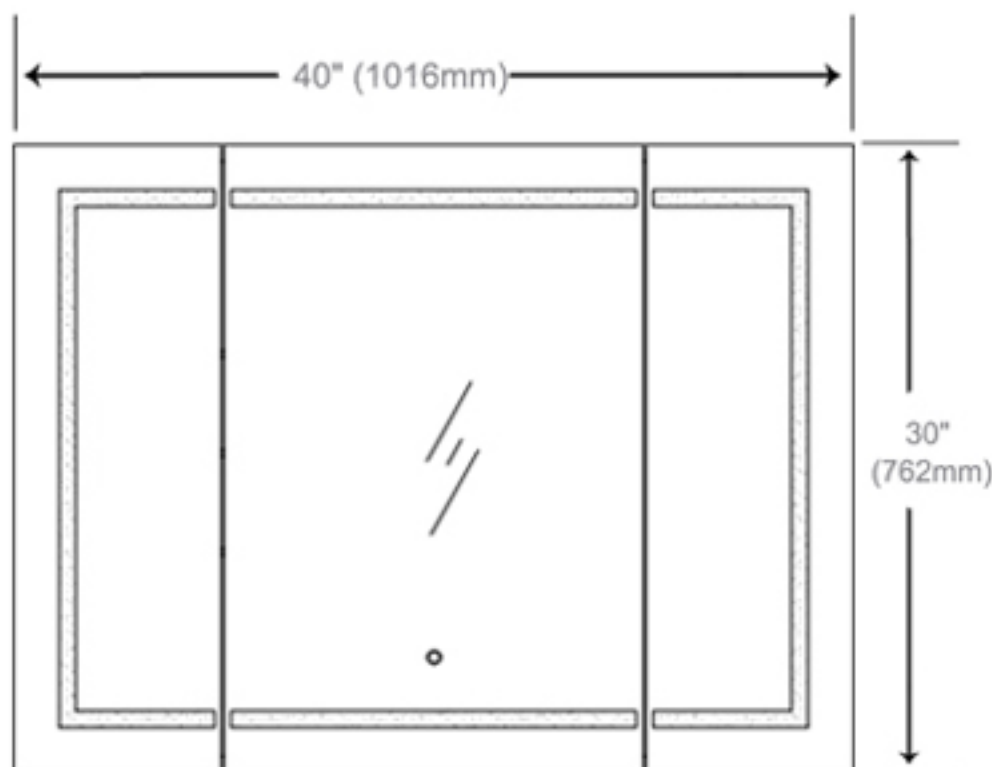

## Dimensions

**Height:** 30" (762 mm)

**Width:** 40" (1016 mm)

**Depth When surface mounted:** 5" (127 mm)

**Depth When recessed:** 1" (25mm)

40"W x 30"H x 5"D Triple Door

## Installation Options

- Recessed Mount - Rough Opening - 29-1/2" H x 39-1/2" W x 4" D (749mm H x 1003 mm W x 102mm D)
- Surface Mount - Surface Mount Kit is included

Circuit Diagram

Recessed Mount

Surface Mount

Cabinet Dimensions

Rough-in Dimensions

Back of Cabinet - Wire Access Location