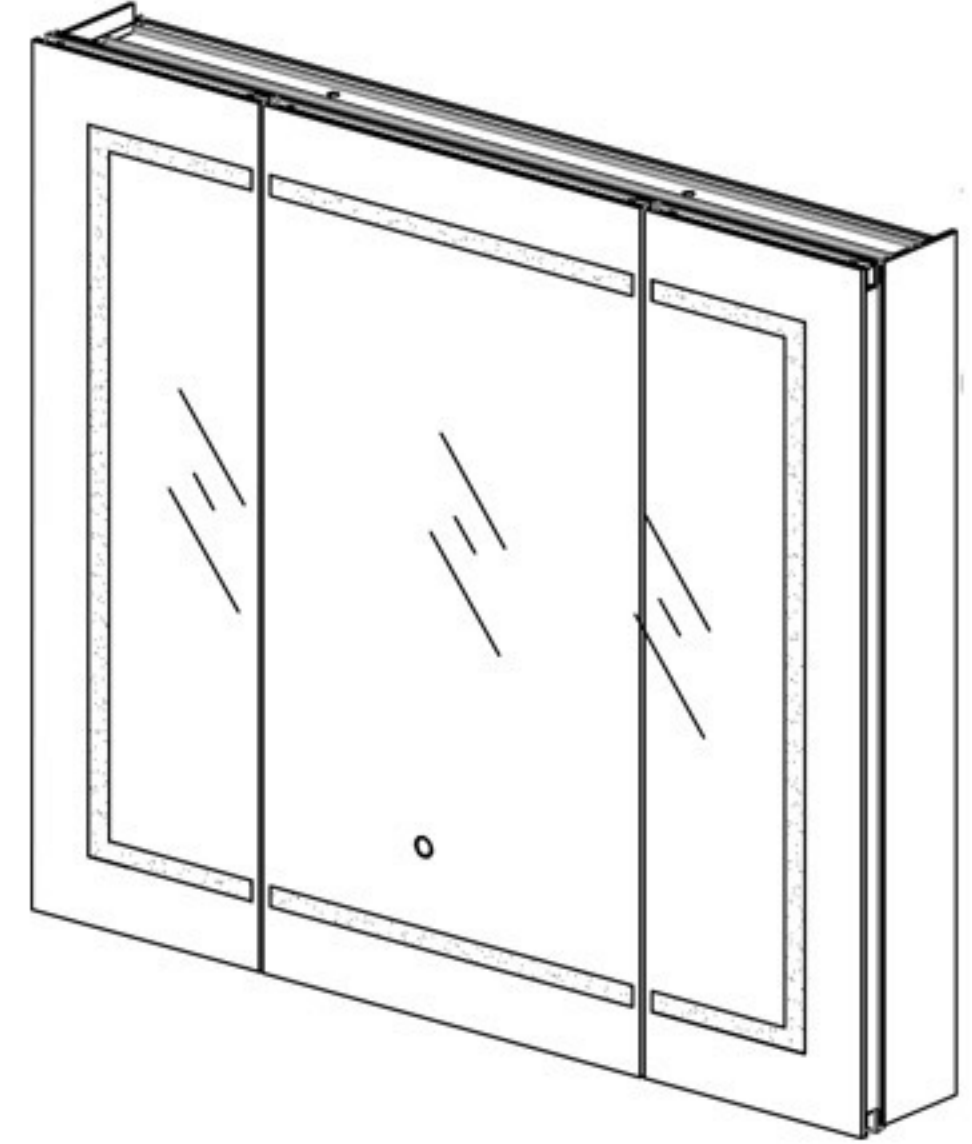

Features

Defogger: have your mirror fog free with a touch of a button. Dedicated defogger button is located along the frame on the inside of the cabinet.

3X LED Lighted Magnifying Mirror: A built-in, removable, LED-lighted magnifying mirror on the inside of the door, is vertically adjustable flip-out flat to accommodate users of varying heights.

Dimmer: Dim the light of your choice by holding down the on button.
Digital Clock: modern and convenient feature.

Electrical Outlets: Dual electrical outlets with USB are located inside the cabinet.

Light Control: Cycle through the color temperature light with a tap of a dedicated button, 3 Color temperature lights. Warm, Cool, and Neutral.

Inside Lighting: the light sensor switches the interior light automatically.

Kelvin	6500
CRI	80+
Lumens*†	1620
R9 Value*	50+
Watts (AC)	60
Lumens per Watt	90

Construction

BLUM Soft Close Hinges: Soft Close hinges allow for a smooth and secure 110-155-degree opening.

Glass Shelves: 8mm clear adjustable glass shelves are included for you to arrange them according to your needs.

Mirror: Quality polished edge 5mm silver mirrored glass is used for the best front-surface reflexivity in the visible spectrum.

Interior: Double Sided Mirrored Doors and Back Wall.

Installation: Recessed or Surface Mount.