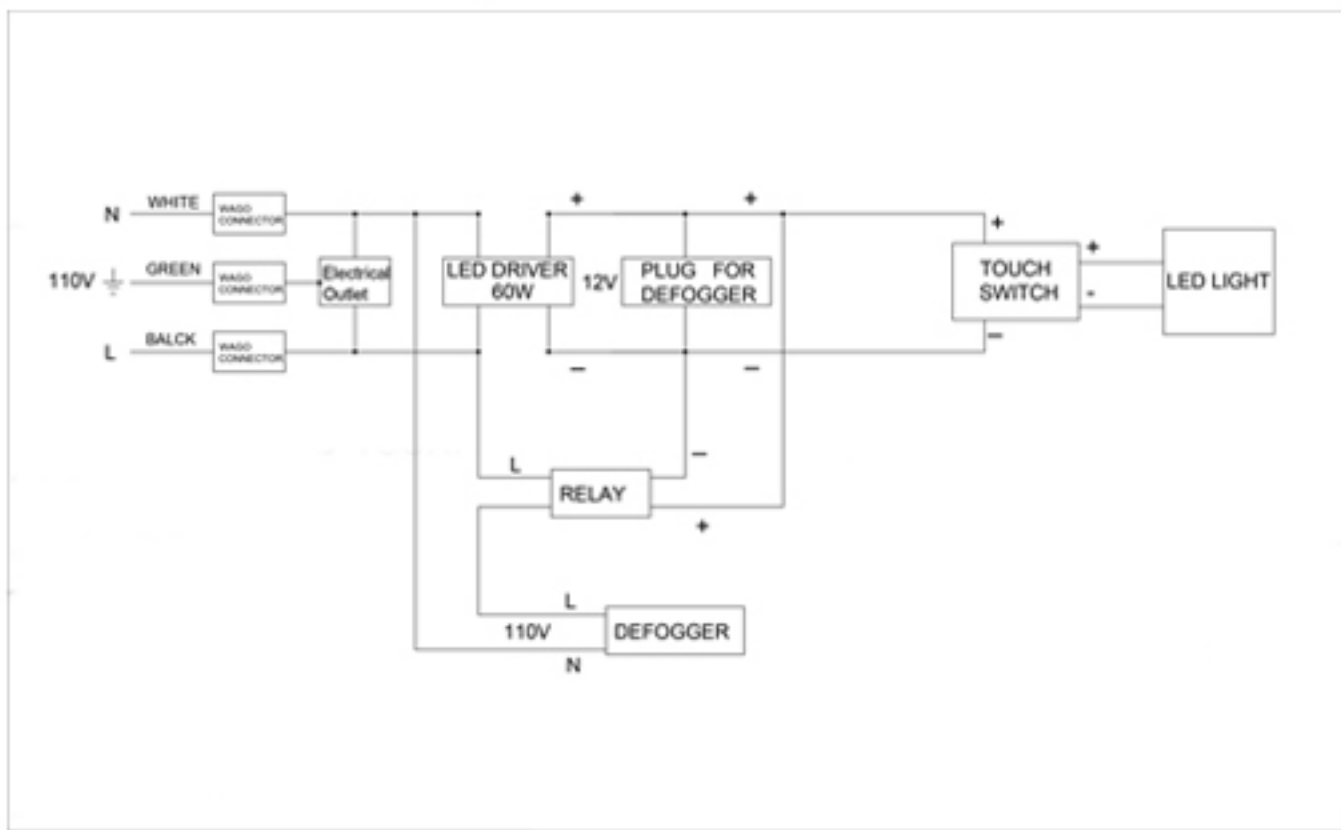

Installation Options

- Recessed Mount - Rough Opening - 29-1/2" H x 39-1/2" W x 4" D (749mm H x 1003 mm W x 102mm D)
- Surface Mount - Surface Mount Kit is included

Electrical System

- 60Watts LED Driver
- INPUT : 120 VAC 60HZ 1.2A
- OUTPUT : 12 VAC 5.0A
- Field wire location as shown in drawing
- 1/2" conduit (Ø 7/8" actual) electrical knockout location shown below
- Included field wire cable clamp
- Circuit Diagram

Circuit Diagram