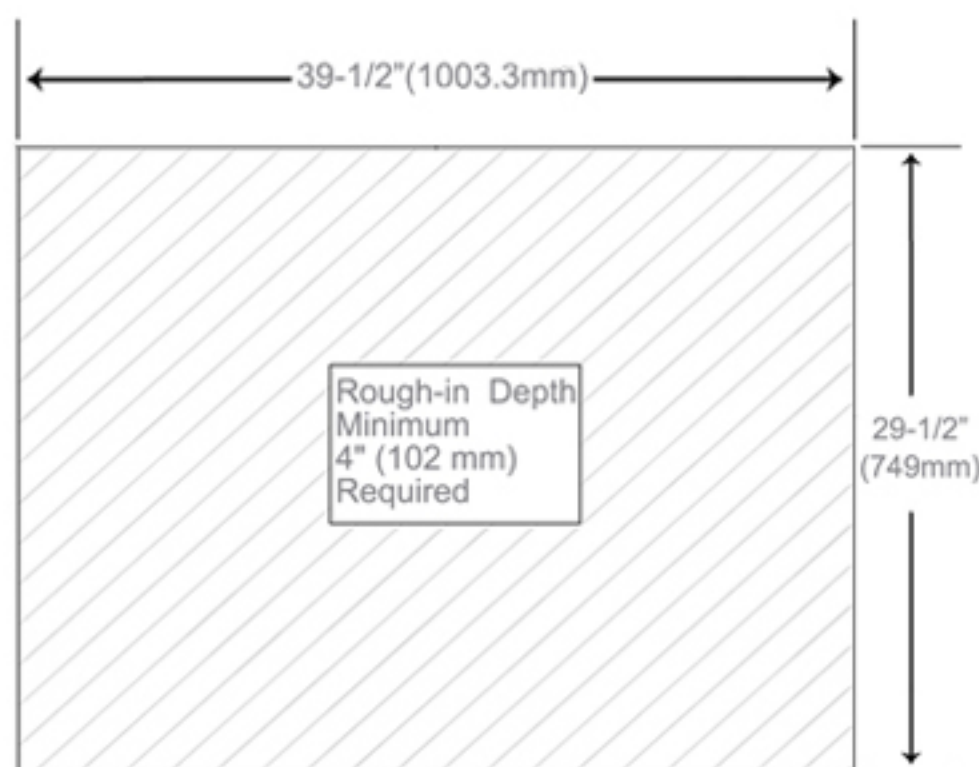

## Dimensions

**Height:** 30" (762 mm)

**Width:** 40" (1016 mm)

**Depth When surface mounted:** 5" (127 mm)

**Depth When recessed:** 1" (25mm)

40"W x 30"H x 5"D Triple Door

## Installation Options

- Recessed Mount - Rough Opening - 29-1/2" H x 39-1/2" W x 4" D (749mm H x 1003 mm W x 102mm D)
- Surface Mount - Surface Mount Kit is included

Circuit Diagram

Recessed Mount

Surface Mount

Cabinet Dimensions

Rough-in Dimensions

Back of Cabinet - Wire Access Location