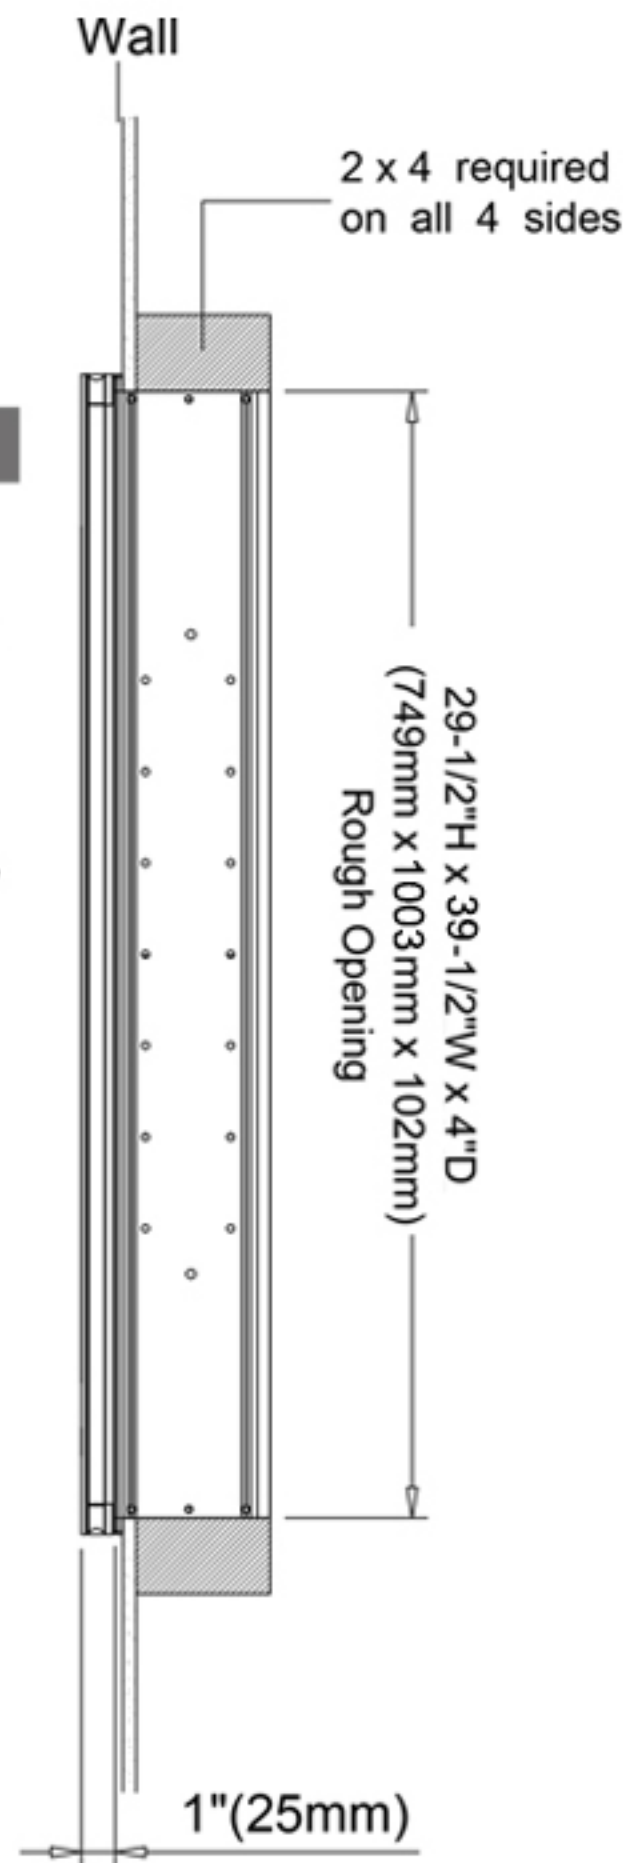

**Mirror:** Quality polished edge 5mm silver mirrored glass is used for the best front-surface reflexivity in the visible spectrum.

**Interior:** Double Sided Mirrored Doors and Back Wall.

**Installation:** Recessed or Surface Mount.

## Dimensions

**Height:** 30" (762 mm)

**Width:** 40" (1016 mm)

**Depth When surface mounted:** 5" (127 mm)

**Depth When recessed:** 1" (25mm)

40"W x 30"H x 5"D Triple Door

## Installation Options

- Recessed Mount - Rough Opening - 29-1/2" H x 39-1/2" W x 4" D (749mm H x 1003 mm W x 102mm D)
- Surface Mount - Surface Mount Kit is included

Circuit Diagram

Recessed Mount

Surface Mount

Cabinet Dimensions

Rough-in Dimensions

Back of Cabinet - Wire Access Location