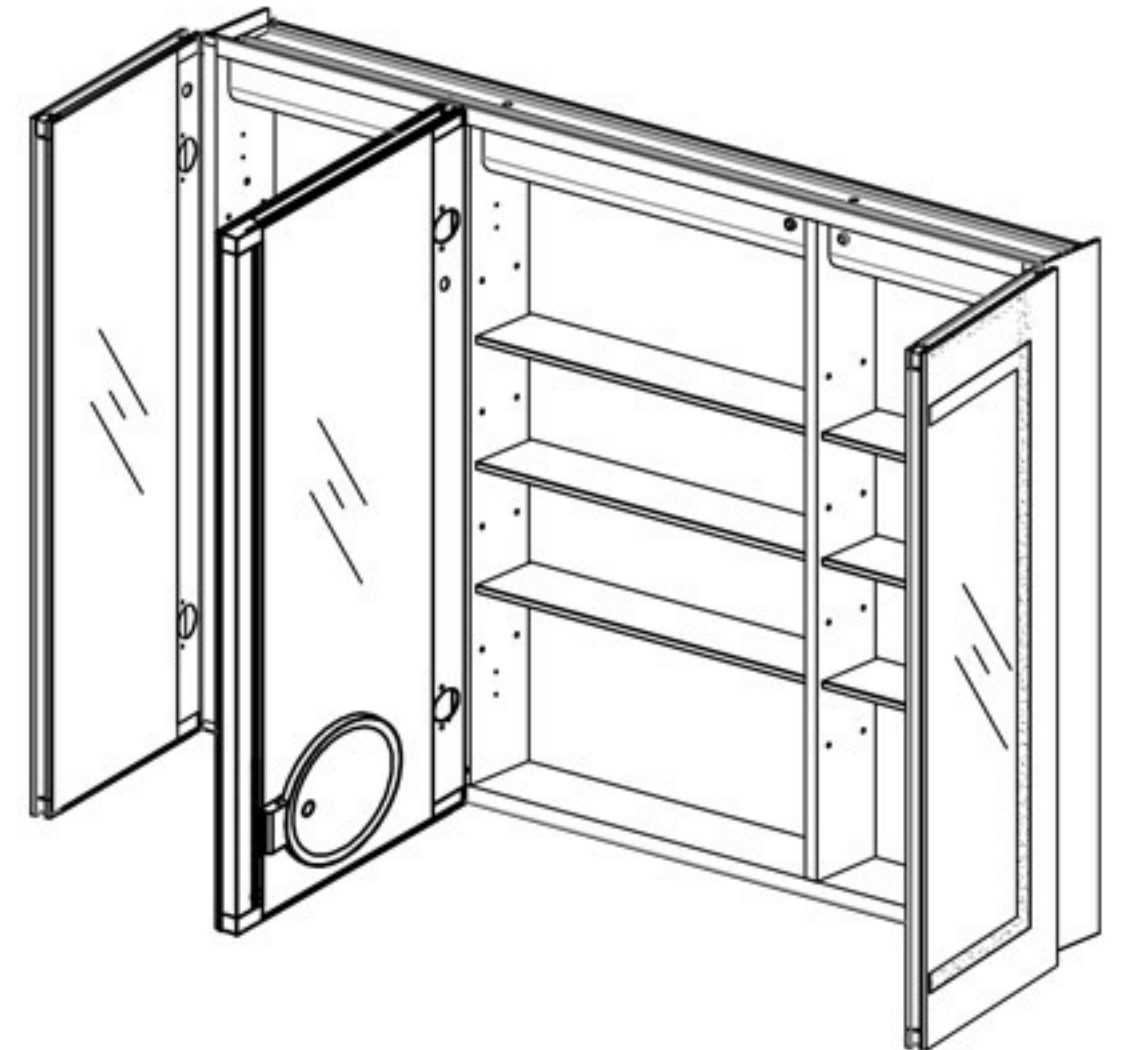

Codes/Standards Applicable

Electric Option Models are ETL certified to:

UL 962

CSA Standard C22.2 No.68

Dimensions

Height: 30" (762 mm)

Width: 40" (1016 mm)

Depth When surface mounted: 5" (127 mm)

Depth When recessed: 1" (25mm)

40"W x 30"H x 5"D Triple Door