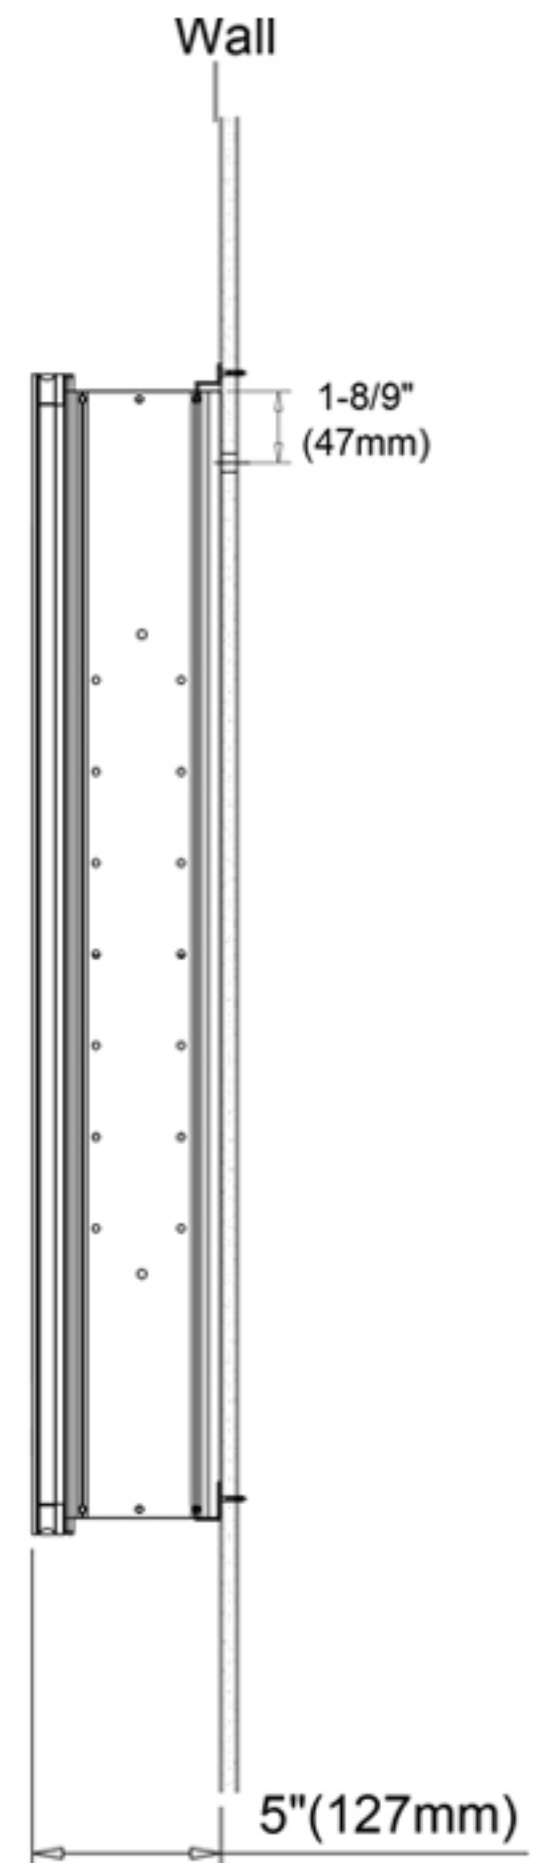

**Mirror:** Quality polished edge 5mm silver mirrored glass is used for the best front-surface reflexivity in the visible spectrum.

**Interior:** Double Sided Mirrored Doors and Back Wall.

**Installation:** Recessed or Surface Mount.

## Dimensions

**Height:** 30" (762 mm)

**Width:** 40" (1016 mm)

**Depth When surface mounted:** 5" (127 mm)

**Depth When recessed:** 1" (25mm)

40"W x 30"H x 5"D Triple Door

## Installation Options

- Recessed Mount - Rough Opening - 29-1/2" H x 39-1/2" W x 4" D (749mm H x 1003 mm W x 102mm D)
- Surface Mount - Surface Mount Kit is included

Circuit Diagram

Recessed Mount

Surface Mount

Cabinet Dimensions

Rough-in Dimensions

Back of Cabinet - Wire Access Location