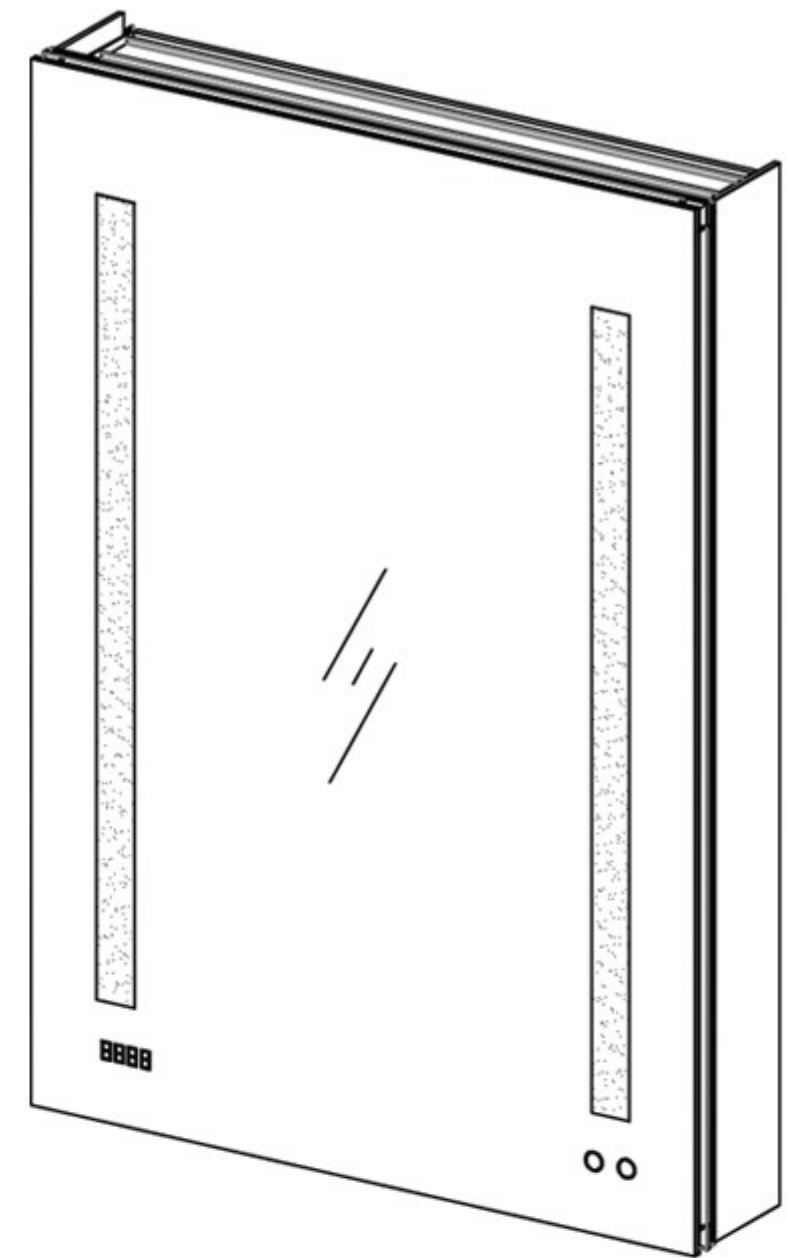

Features

Defogger: have your mirror fog free with a touch of a button. Dedicated defogger button is located along the frame on the inside of the cabinet.

3X LED Lighted Magnifying Mirror: A built-in, removable, LED-lighted magnifying mirror on the inside of the door, is vertically adjustable flip-out flat to accommodate users of varying heights.

Dimmer: Dim the light of your choice by holding down the on button.
Digital Clock: modern and convenient feature.

Electrical Outlets: Dual electrical outlets with USB are located inside the cabinet.

Light Control: Cycle through the color temperature light with a tap of a dedicated button, 3 Color temperature lights. Warm, Cool, and Neutral.

Inside Lighting: the light sensor switches the interior light automatically.

Digital Clock: modern and convenient feature.

Kelvin	3000	6500	4500 mixed color
CRI	80+	80+	80+
Lumens*†	900	900	1800
R9 Value*	50+	50+	50+
Watts (AC)	60	60	60
Lumens per Watt	95	95	95