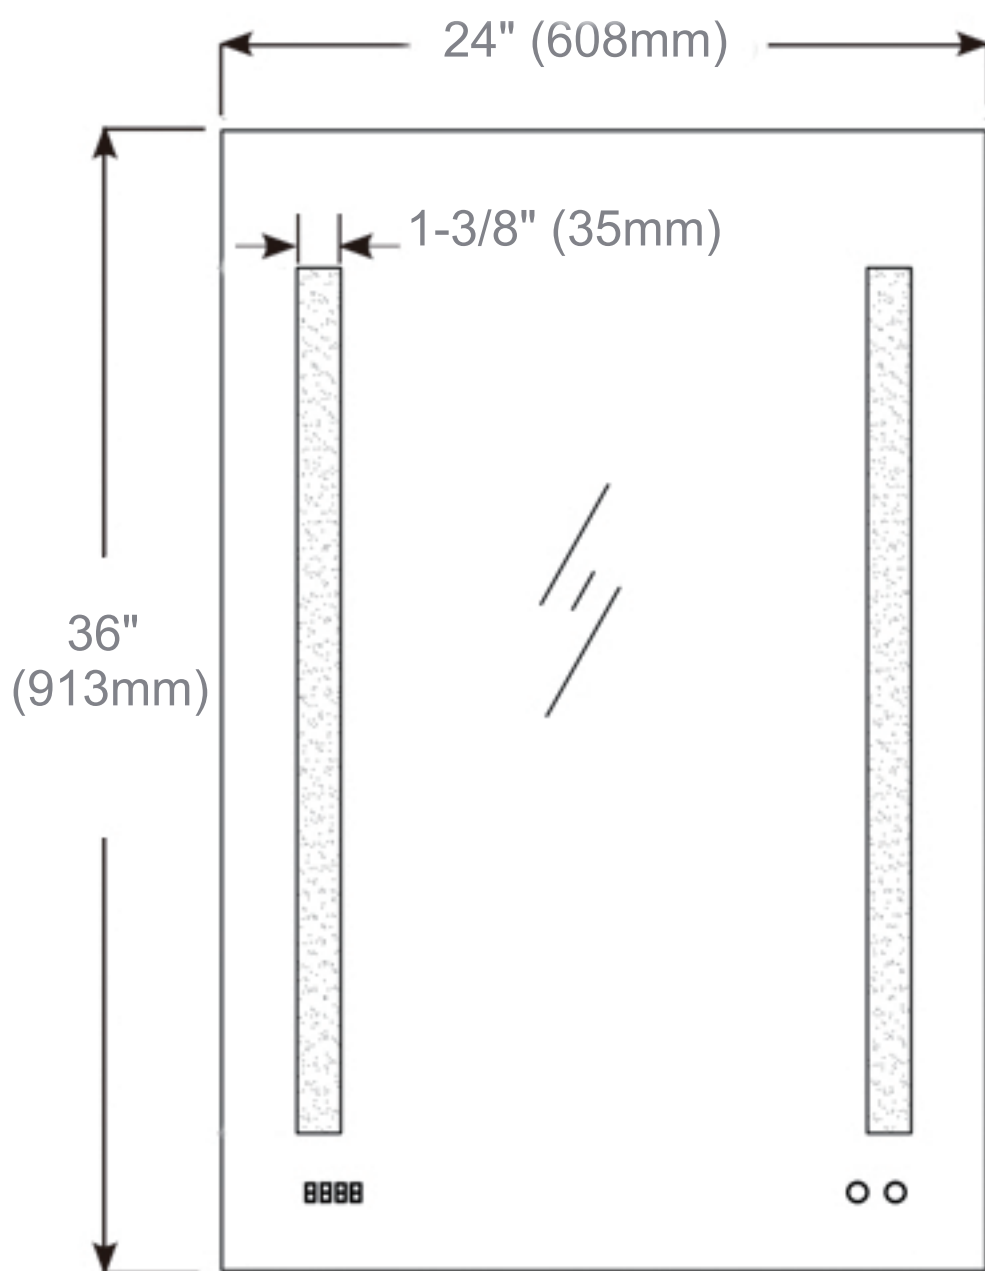

## Dimensions

**Height:** 36" (913 mm)

**Width:** 24" (608 mm)

**Depth When surface mounted:** 5" (127 mm)

**Depth When recessed:** 1" (25mm)

24" W x 36" H x 5" D Left Hinge

## Installation Options

- Recessed Mount - Rough Opening - 35-1/2" H x 23-1/2" W x 4" D (901mm H x 597mm W x 102mm D)
- Surface Mount - Surface Mount Kit is included

## Electrical System

- 60 Watts LED Driver
- INPUT : 120VAC 60HZ 1.2A
- OUTPUT : 12VAC 5.0A
- Field wire location as shown in drawing
- 1/2" conduit (Ø 7/8" actual) electrical knockout location shown below
- Included field wire cable clamp
- Circuit Diagram

Circuit Diagram

Recessed Mount

Surface Mount

Cabinet Dimensions

Rough-in Dimensions

Back of Cabinet - Wire Access Location