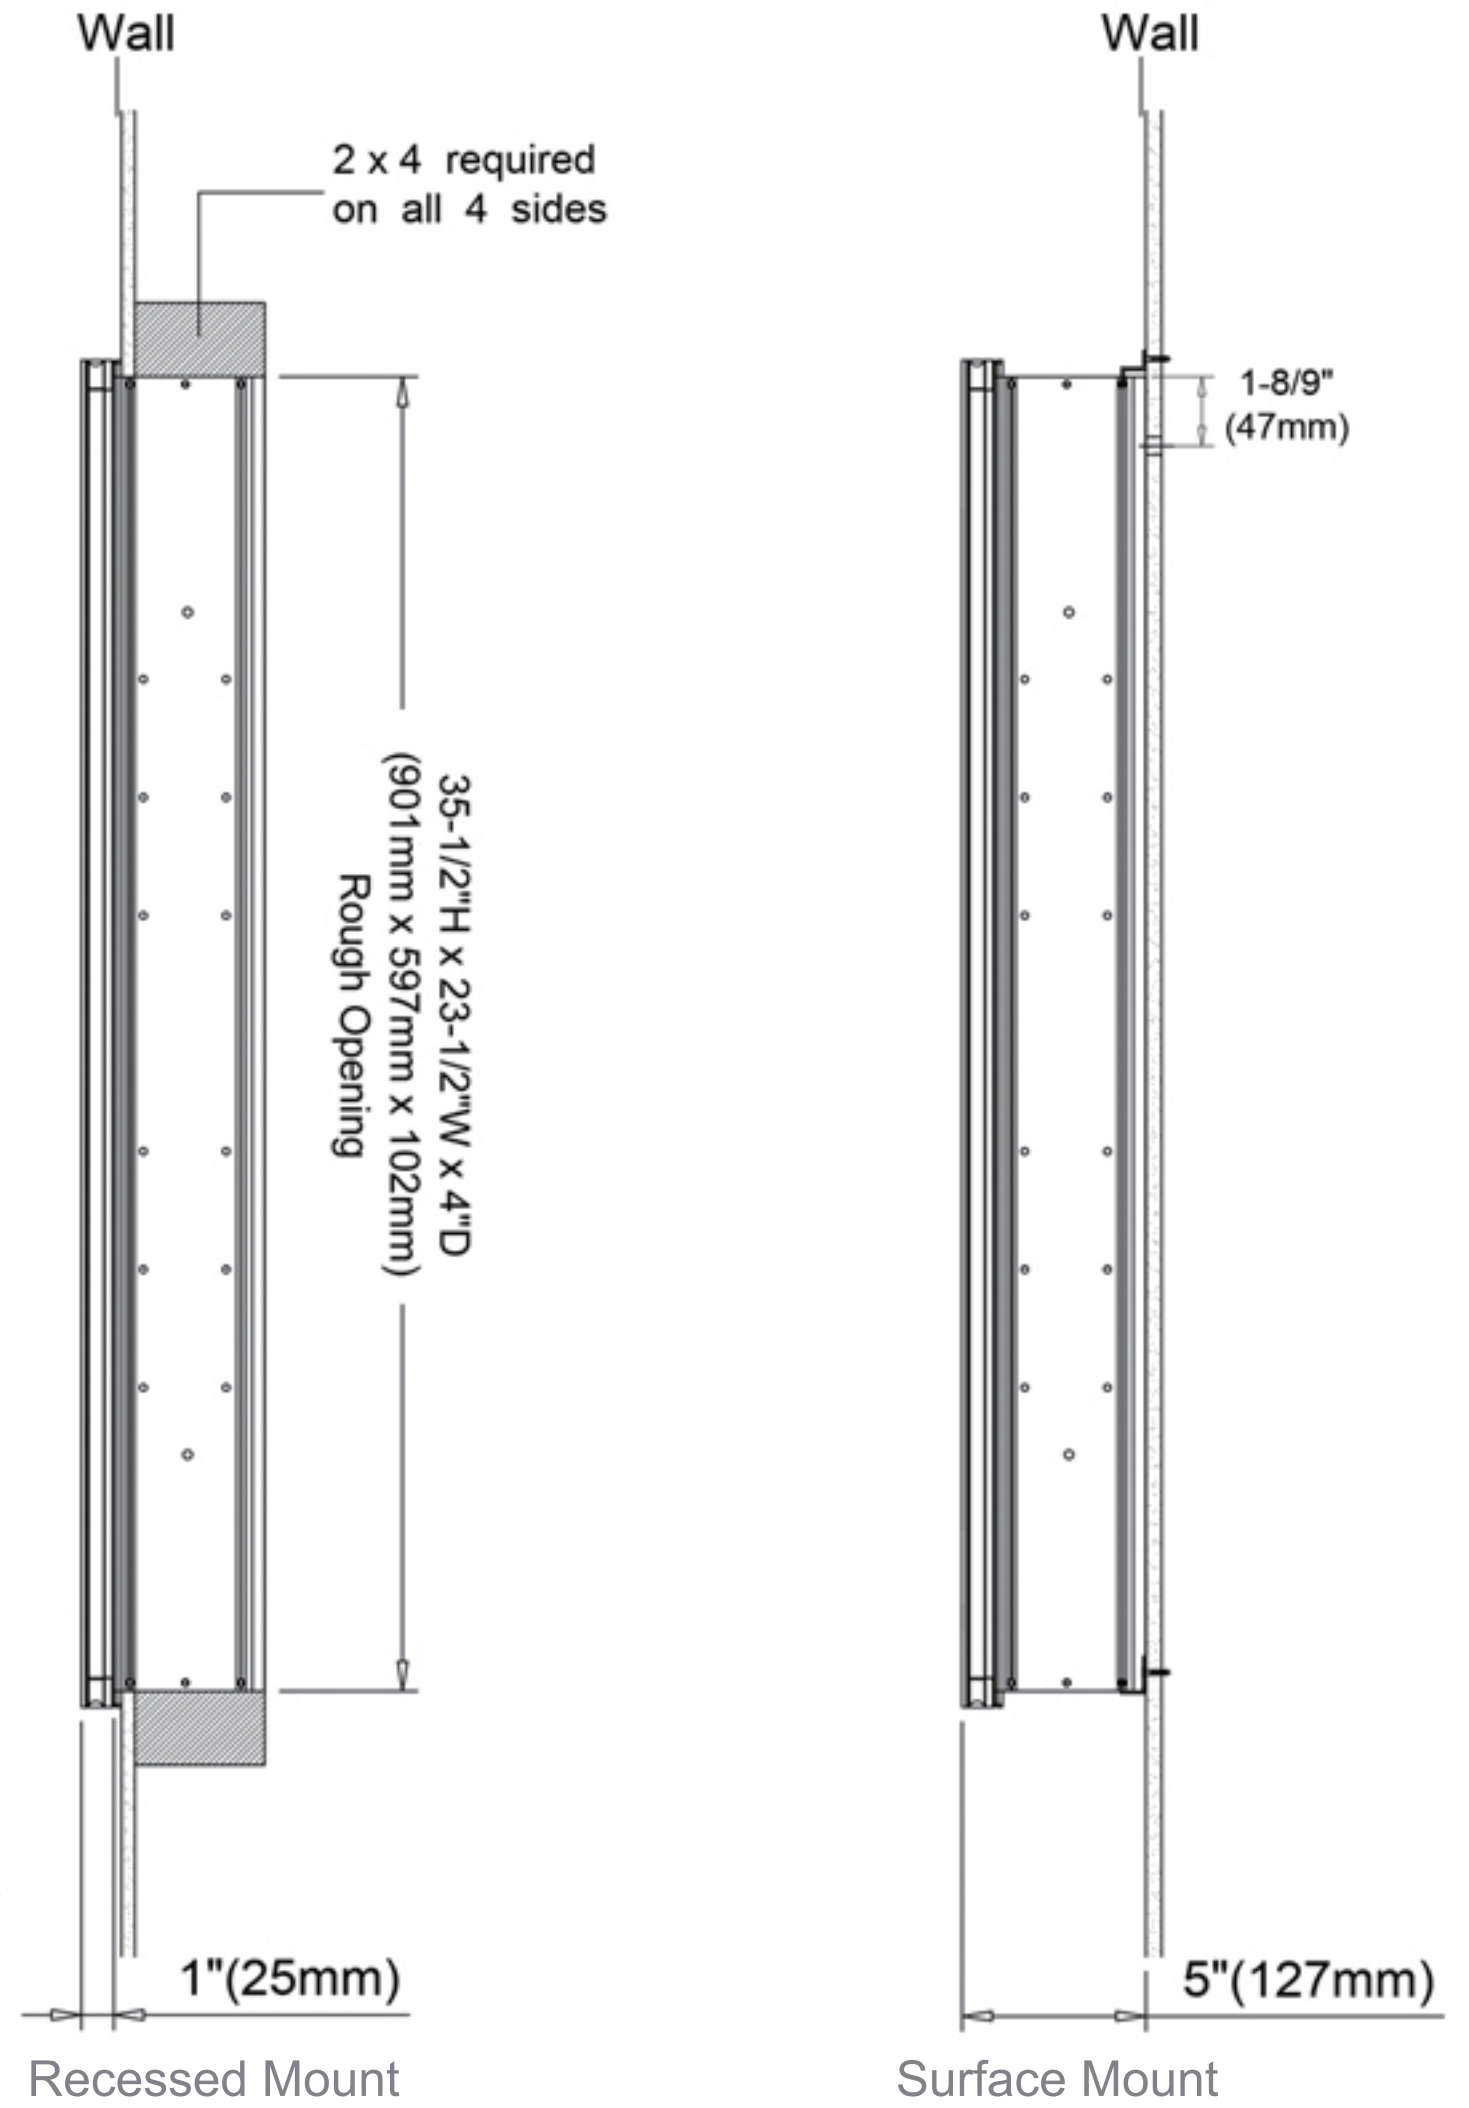

**Mirror:** Quality polished edge 5mm silver mirrored glass is used for the best front-surface reflexivity in the visible spectrum.

**Interior:** Double Sided Mirrored Doors and Back Wall.

**Installation:** Recessed or Surface Mount.

## Dimensions

**Height:** 36" (913 mm)

**Width:** 24" (608 mm)

**Depth When surface mounted:** 5" (127 mm)

**Depth When recessed:** 1" (25mm)

24" W x 36" H x 5" D Left Hinge

## Installation Options

- Recessed Mount - Rough Opening - 35-1/2" H x 23-1/2" W x 4" D (901mm H x 597mm W x 102mm D)
- Surface Mount - Surface Mount Kit is included

Circuit Diagram

Recessed Mount

Surface Mount

Cabinet Dimensions

Rough-in Dimensions

Back of Cabinet - Wire Access Location