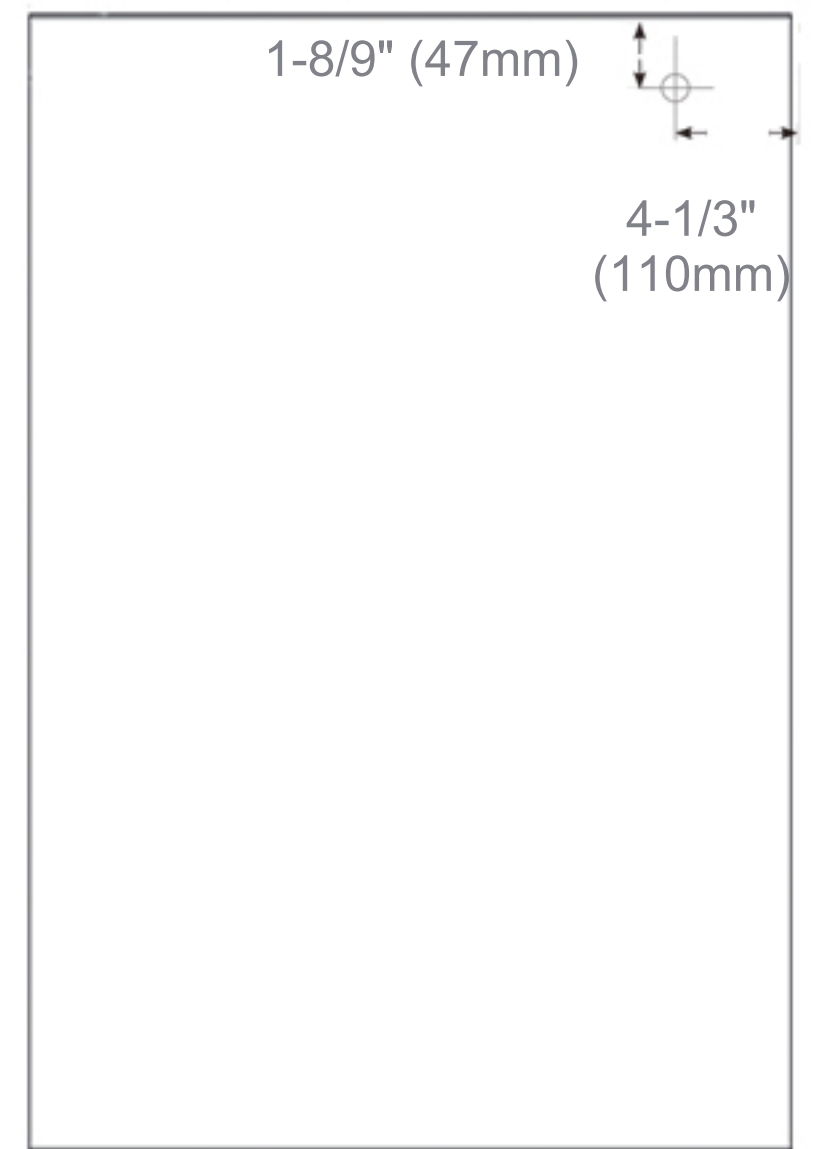

Back of Cabinet - Wire Access Location