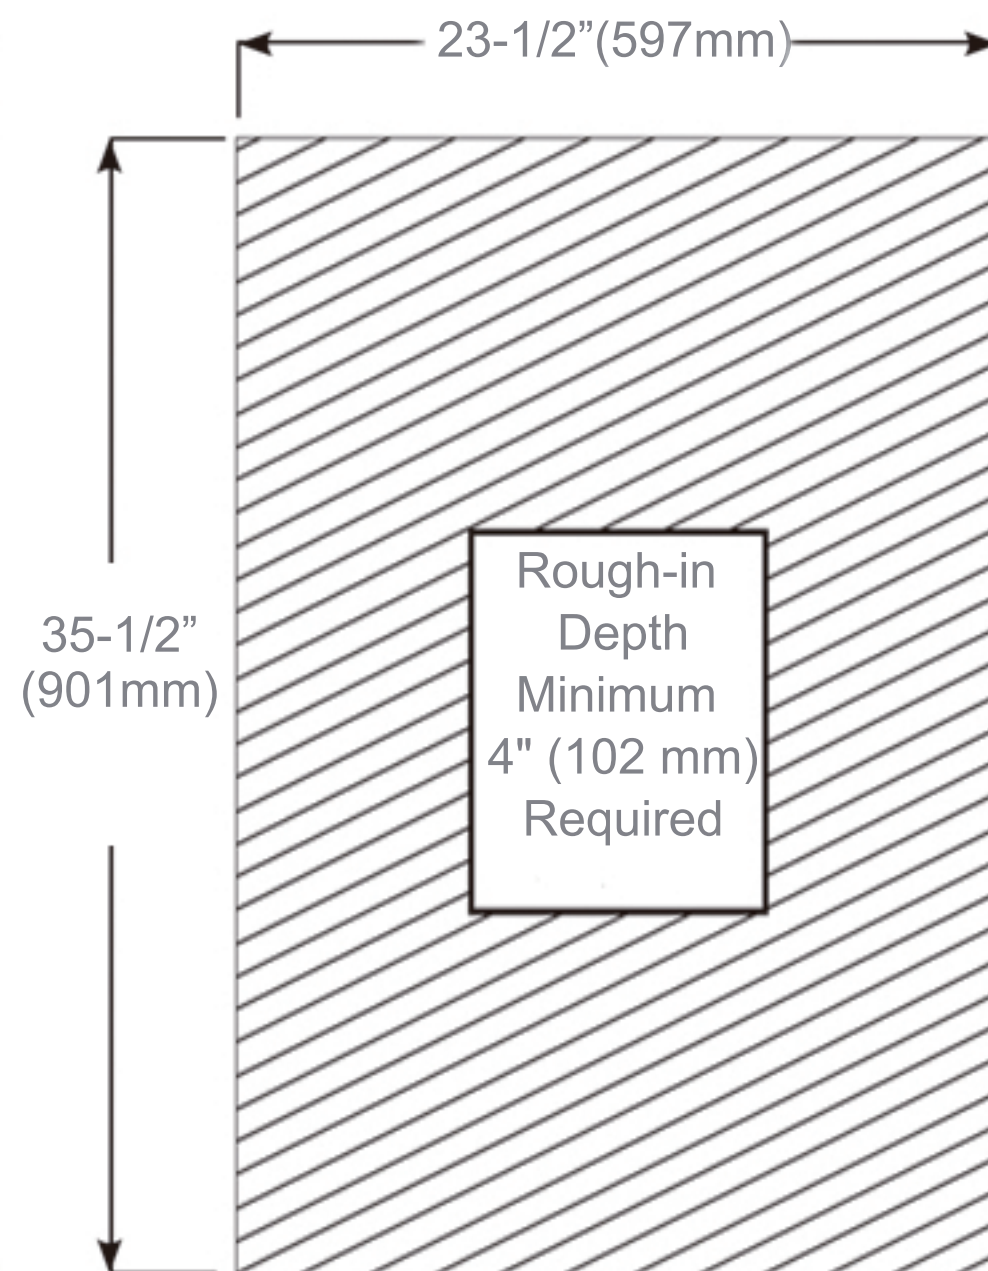

**Mirror:** Quality polished edge 5mm silver mirrored glass is used for the best front-surface reflexivity in the visible spectrum.

**Interior:** Double Sided Mirrored Doors and Back Wall.

**Installation:** Recessed or Surface Mount.

## Dimensions

**Height:** 36" (913 mm)

**Width:** 24" (608 mm)

**Depth When surface mounted:** 5" (127 mm)

**Depth When recessed:** 1" (25mm)

24" W x 36" H x 5" D Left Hinge

## Installation Options

- Recessed Mount - Rough Opening - 35-1/2" H x 23-1/2" W x 4" D (901mm H x 597mm W x 102mm D)
- Surface Mount - Surface Mount Kit is included

Circuit Diagram

Recessed Mount

Surface Mount

Cabinet Dimensions

Rough-in Dimensions

Back of Cabinet - Wire Access Location