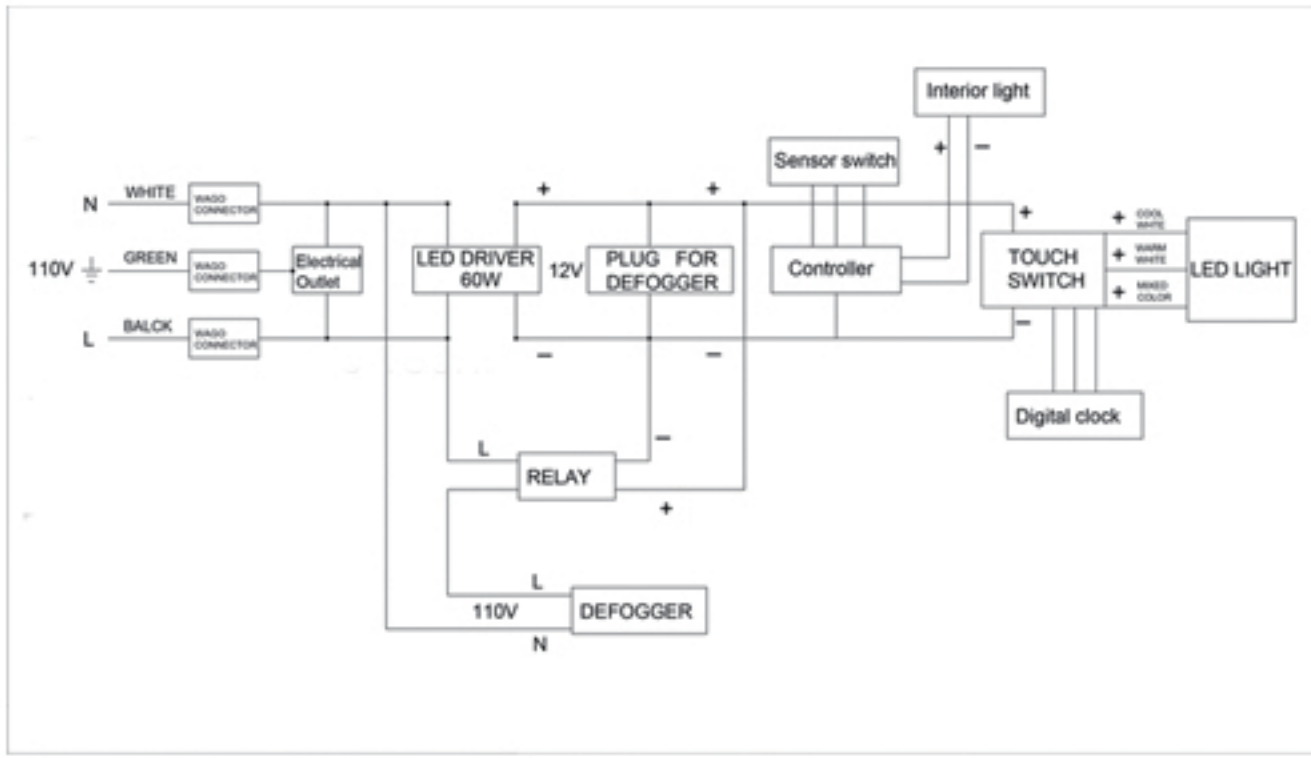

Installation Options

- Recessed Mount - Rough Opening - 35-1/2" H x 23-1/2" W x 4" D (901mm H x 597mm W x 102mm D)
- Surface Mount - Surface Mount Kit is included

Electrical System

- 60 Watts LED Driver
- INPUT : 120VAC 60HZ 1.2A
- OUTPUT : 12VAC 5.0A
- Field wire location as shown in drawing
- 1/2" conduit (Ø 7/8" actual) electrical knockout location shown below
- Included field wire cable clamp
- Circuit Diagram

Circuit Diagram