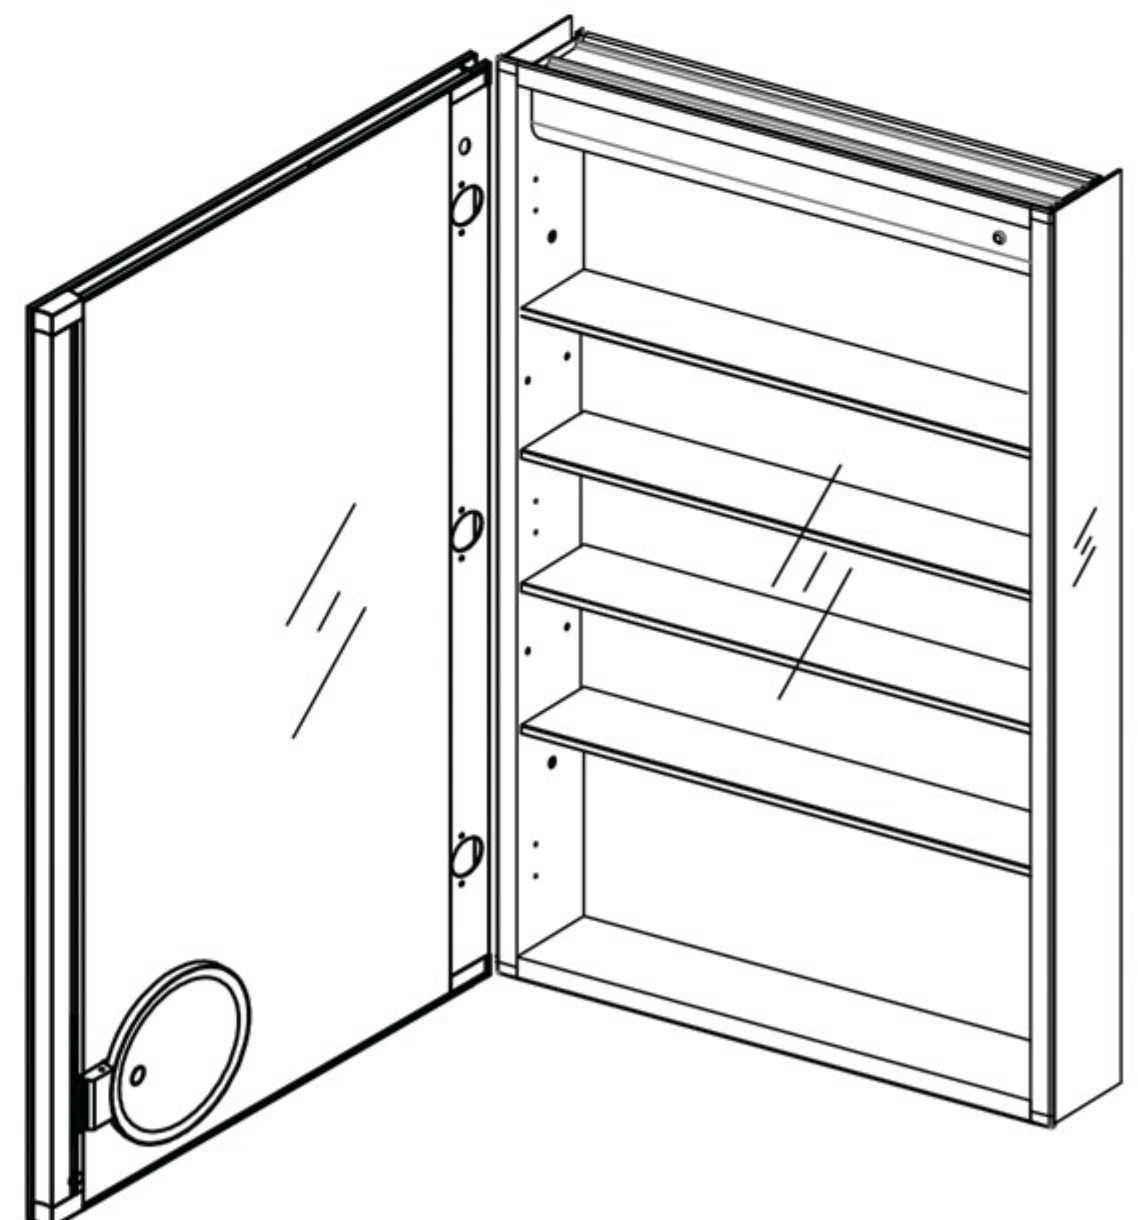

## Dimensions

**Height:** 36" (913 mm)

**Width:** 24" (608 mm)

**Depth When surface mounted:** 5" (127 mm)

**Depth When recessed:** 1" (25mm)

24" W x 36" H x 5" D Left Hinge

## Installation Options

- Recessed Mount - Rough Opening - 35-1/2" H x 23-1/2" W x 4" D (901mm H x 597mm W x 102mm D)
- Surface Mount - Surface Mount Kit is included