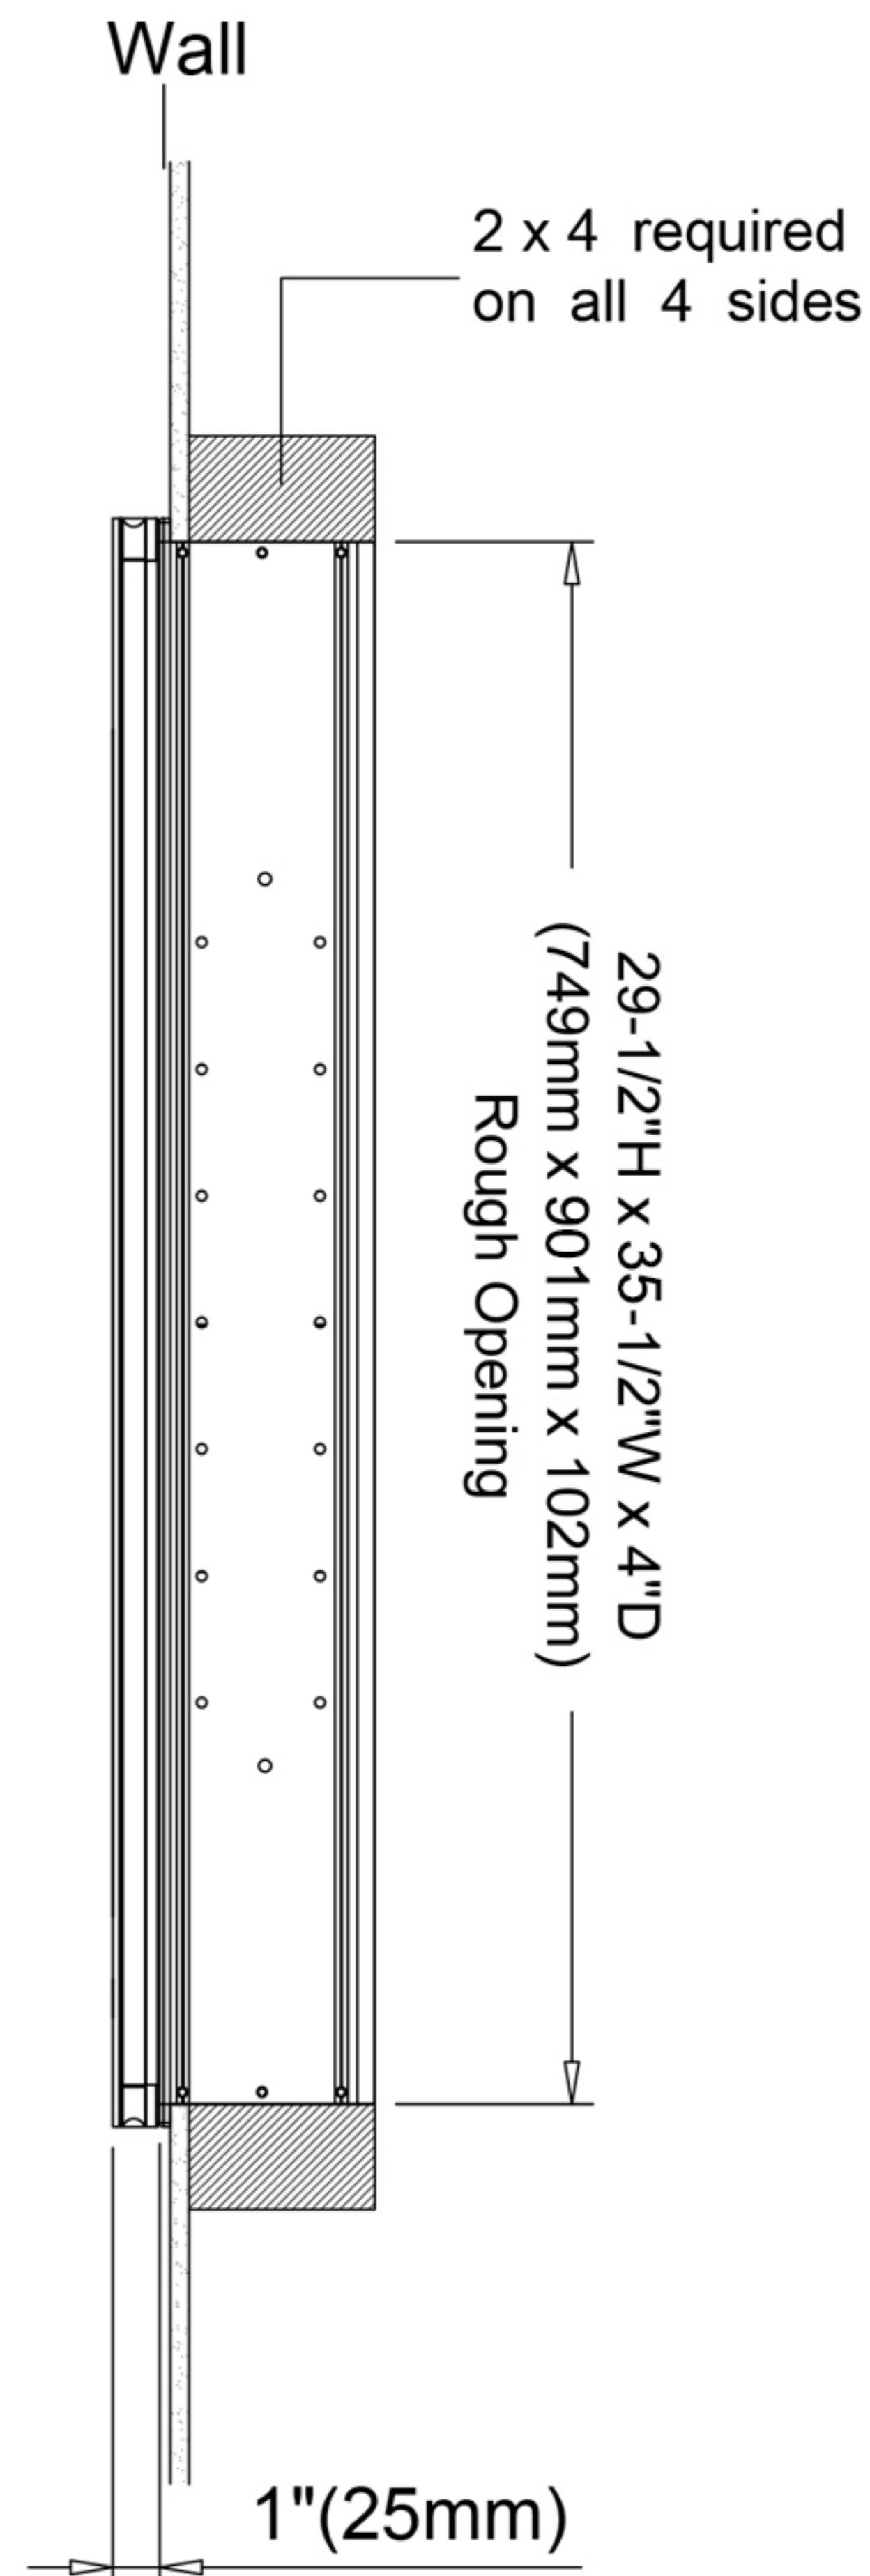

Mirror: Quality polished edge 5mm silver mirrored glass is used for the best front-surface reflexivity in the visible spectrum.

Interior: Double Sided Mirrored Doors and Back Wall.

Installation: Recessed or Surface Mount.

Codes/Standards Applicable

Electric Option Models are ETL certified to:

UL 962

CSA Standard C22.2 No.68

Dimensions

Height: 30" (762 mm)

Width: 36" (913 mm)

Depth When surface mounted: 5" (127 mm)

Depth When recessed: 1" (25mm)

36" W x 30" H x 5" D

Installation Options

- Recessed Mount - Rough Opening - 29-1/2" H x 35-1/2" W x 4" D (749mm H x 901mm W x 102mm D)
- Surface Mount - Surface Mount Kit is included

Circuit Diagram

Recessed Mount

Surface Mount

Cabinet Dimensions

Rough-in Dimensions

Back of Cabinet - Wire Access Location