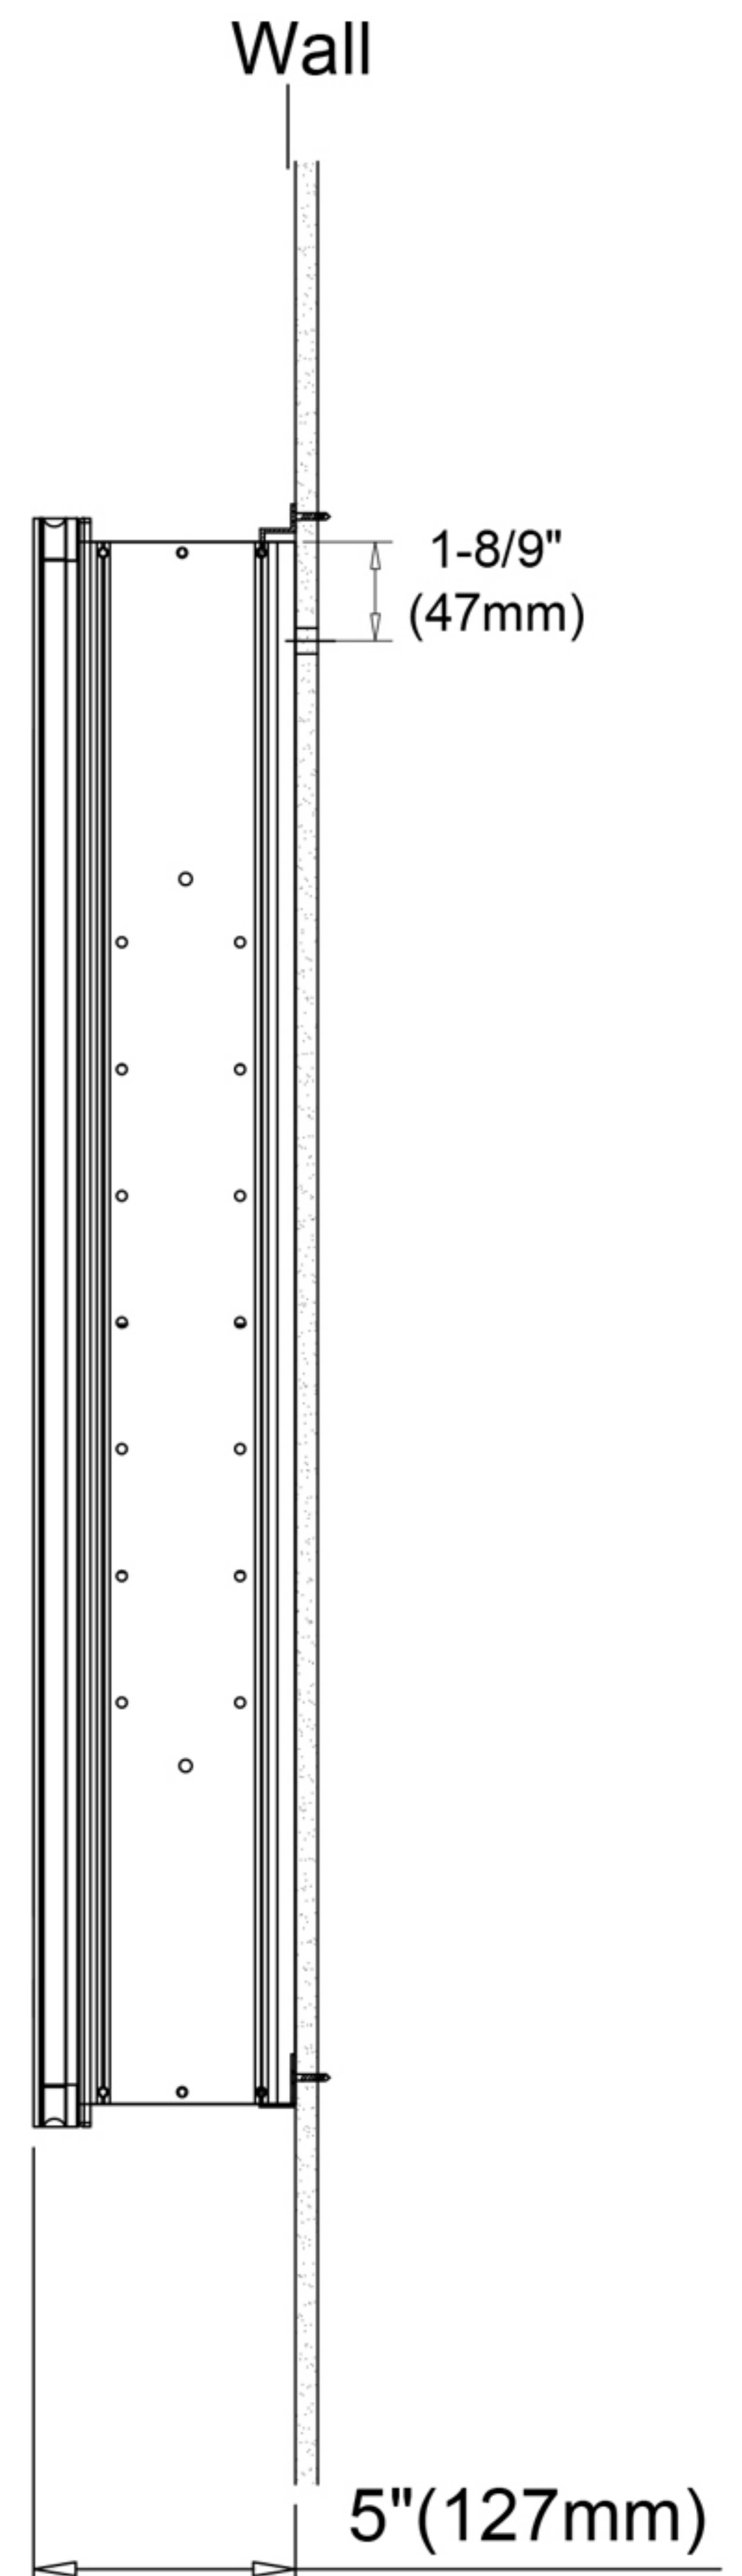

Mirror: Quality polished edge 5mm silver mirrored glass is used for the best front-surface reflexivity in the visible spectrum.

Interior: Double Sided Mirrored Doors and Back Wall.

Installation: Recessed or Surface Mount.

Codes/Standards Applicable

Electric Option Models are ETL certified to:

UL 962

CSA Standard C22.2 No.68

Dimensions

Height: 30" (762 mm)

Width: 36" (913 mm)

Depth When surface mounted: 5" (127 mm)

Depth When recessed: 1" (25mm)

36" W x 30" H x 5" D

Installation Options

- Recessed Mount - Rough Opening - 29-1/2" H x 35-1/2" W x 4" D (749mm H x 901mm W x 102mm D)
- Surface Mount - Surface Mount Kit is included

Circuit Diagram

Recessed Mount

Surface Mount

Cabinet Dimensions

Rough-in Dimensions

Back of Cabinet - Wire Access Location