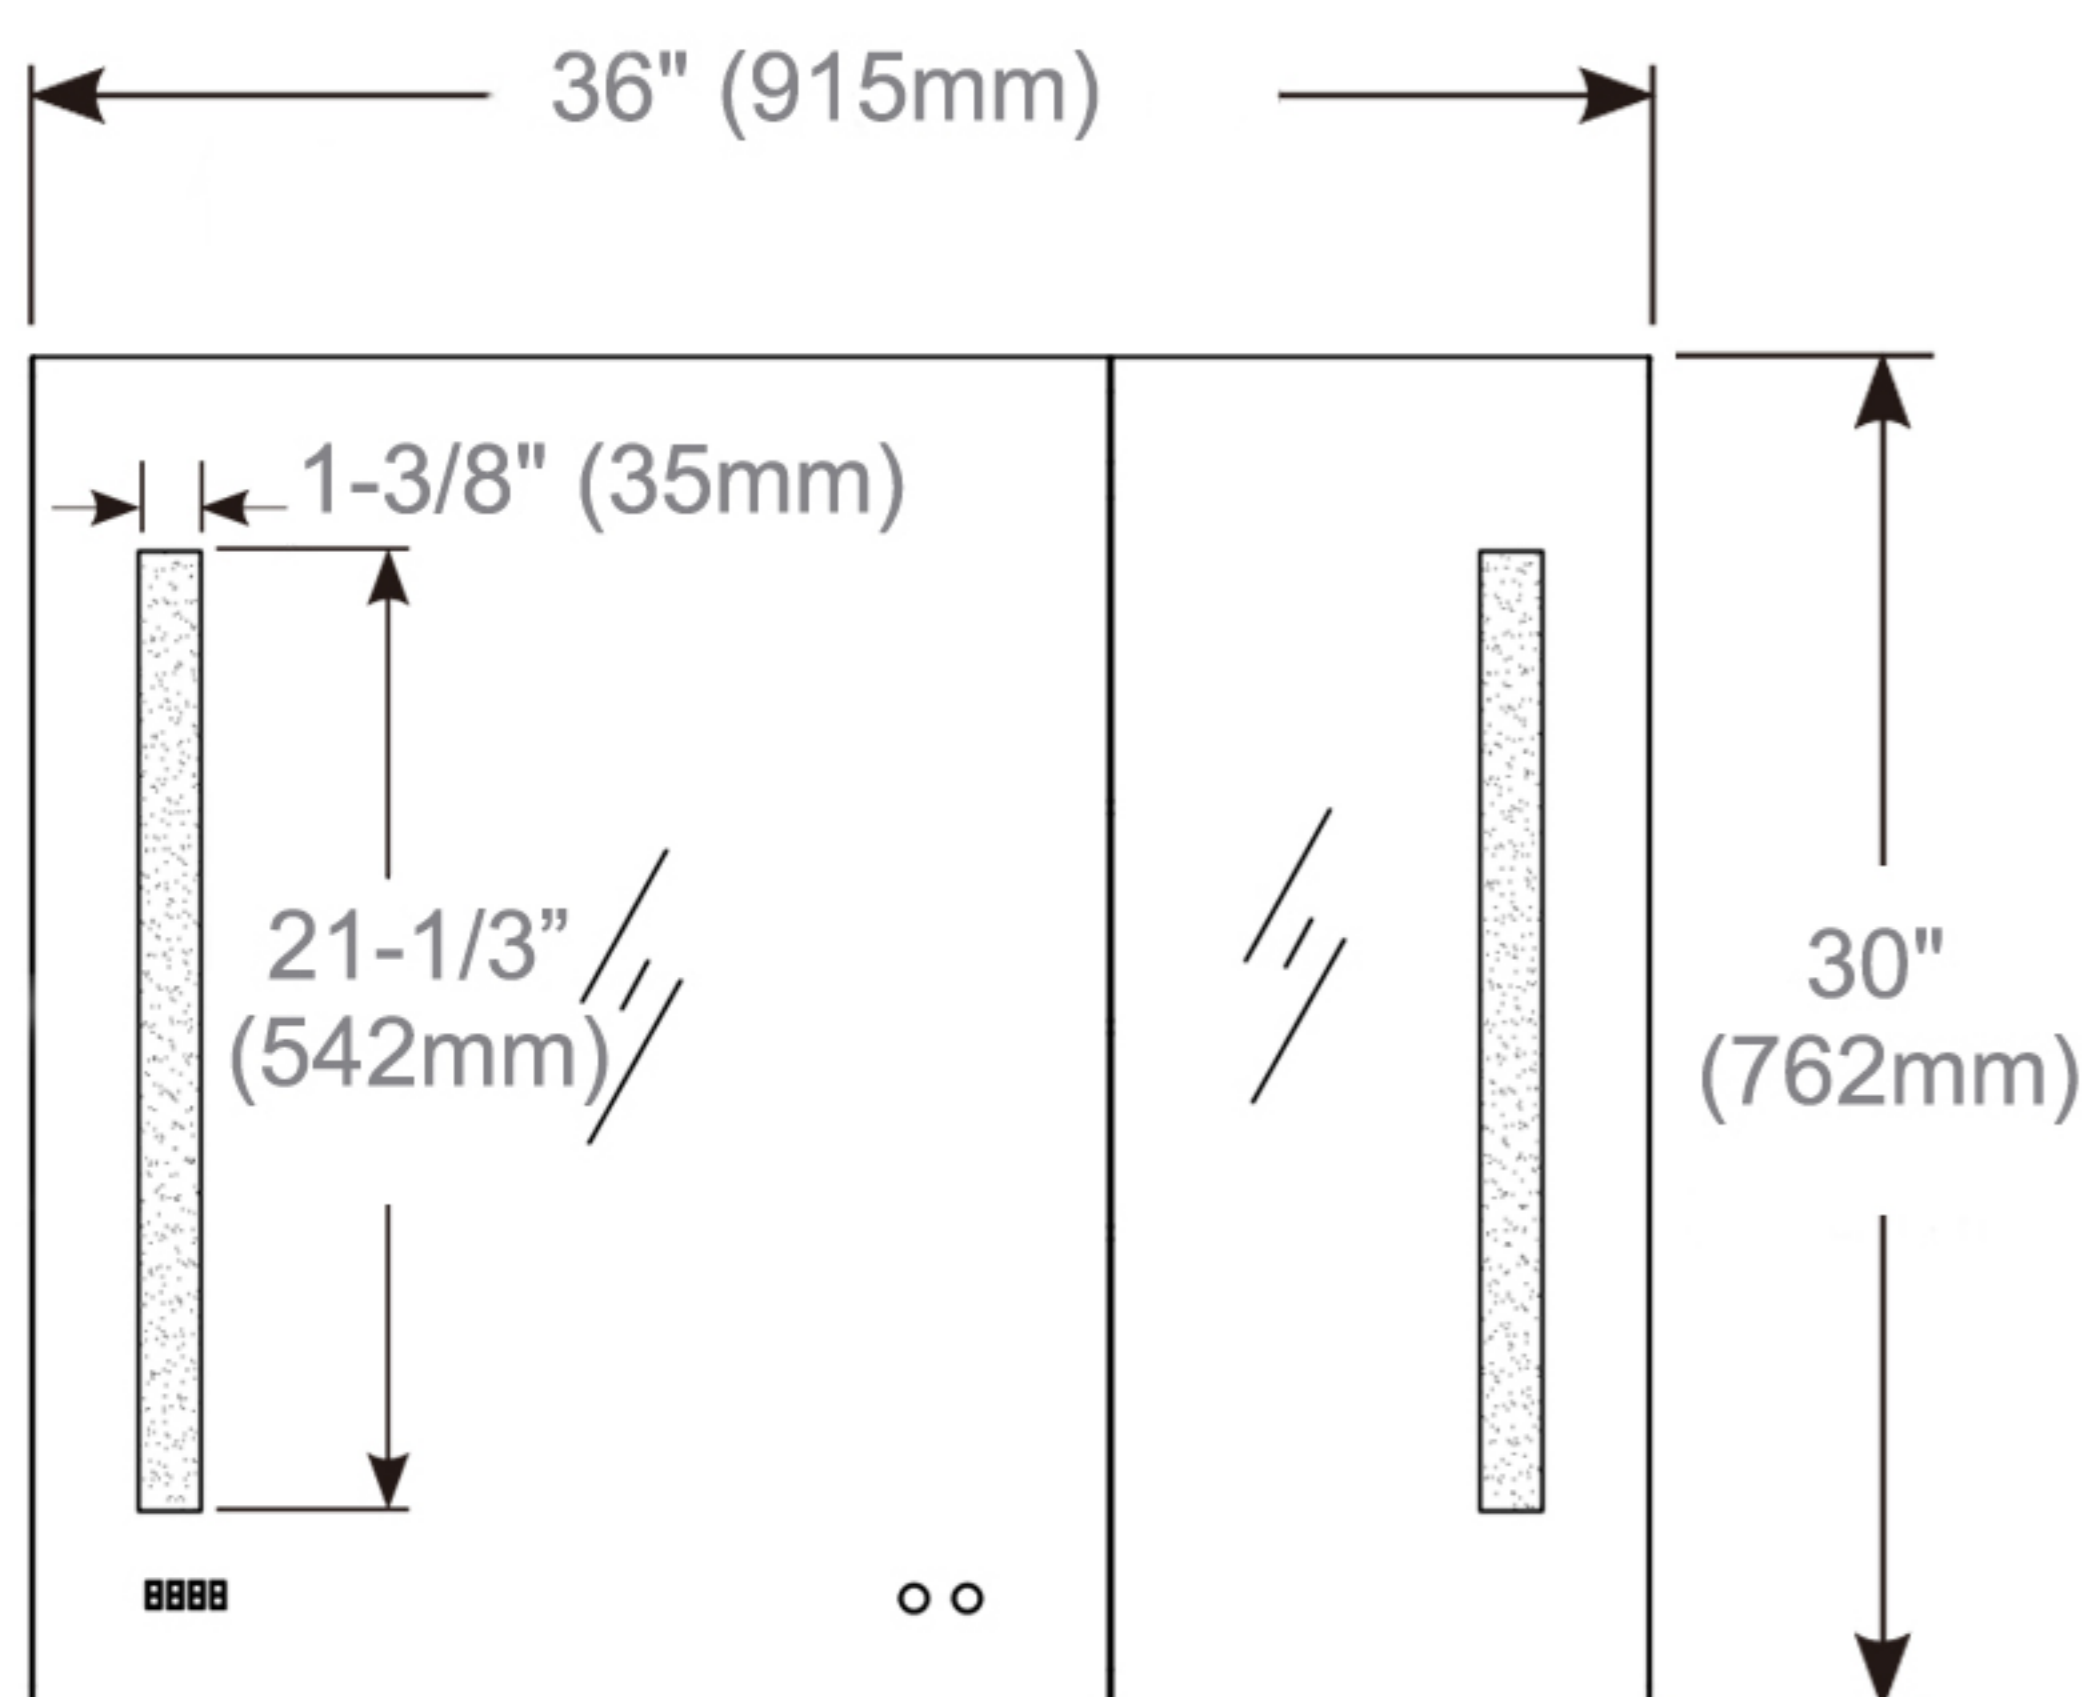

Codes/Standards Applicable

Electric Option Models are ETL certified to:

UL 962

CSA Standard C22.2 No.68

Dimensions

Height: 30" (762 mm)

Width: 36" (913 mm)

Depth When surface mounted: 5" (127 mm)

Depth When recessed: 1" (25mm)

36" W x 30" H x 5" D

Installation Options

- Recessed Mount - Rough Opening - 29-1/2" H x 35-1/2" W x 4" D (749mm H x 901mm W x 102mm D)
- Surface Mount - Surface Mount Kit is included

Circuit Diagram

Recessed Mount

Surface Mount

Cabinet Dimensions

Rough-in Dimensions

Back of Cabinet - Wire Access Location