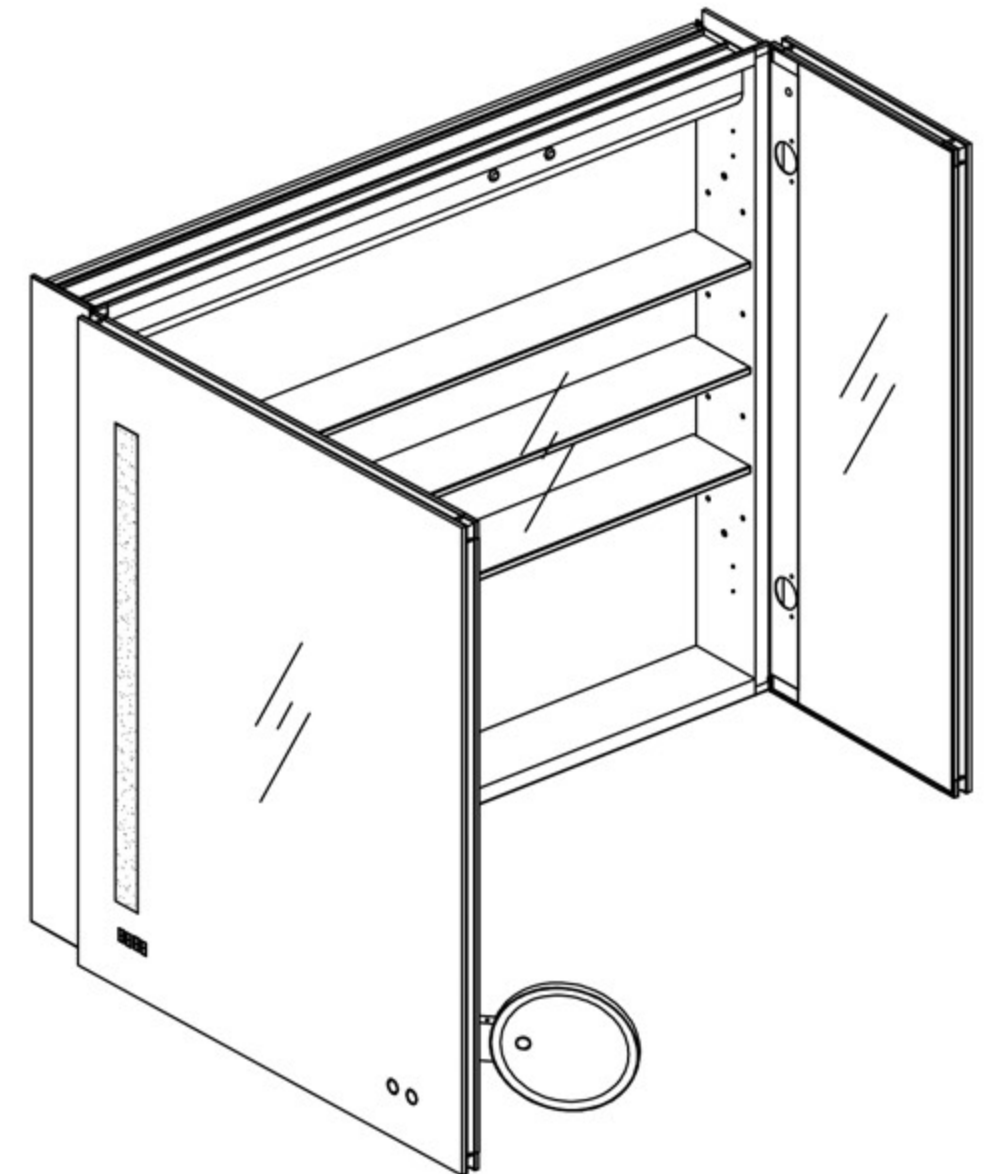

Features

Defogger: have your mirror fog free with a touch of a button. Dedicated defogger button is located along the frame on the inside of the cabinet.

3X LED Lighted Magnifying Mirror: A built-in, removable, LED-lighted magnifying mirror on the inside of the door, is vertically adjustable flip-out flat to accommodate users of varying heights.

Construction

BLUM Soft Close Hinges: Soft Close hinges allow for a smooth and secure 155-degree opening.

Glass Shelves: 8mm clear adjustable glass shelves are included for you to arrange them according to your needs.

Codes/Standards Applicable

Electric Option Models are ETL certified to:

UL 962

CSA Standard C22.2 No.68

Dimensions

Height: 30" (762 mm)

Width: 36" (913 mm)

Depth When surface mounted: 5" (127 mm)

Depth When recessed: 1" (25mm)

36" W x 30" H x 5" D

Installation Options

- Recessed Mount - Rough Opening - 29-1/2" H x 35-1/2" W x 4" D (749mm H x 901mm W x 102mm D)
- Surface Mount - Surface Mount Kit is included