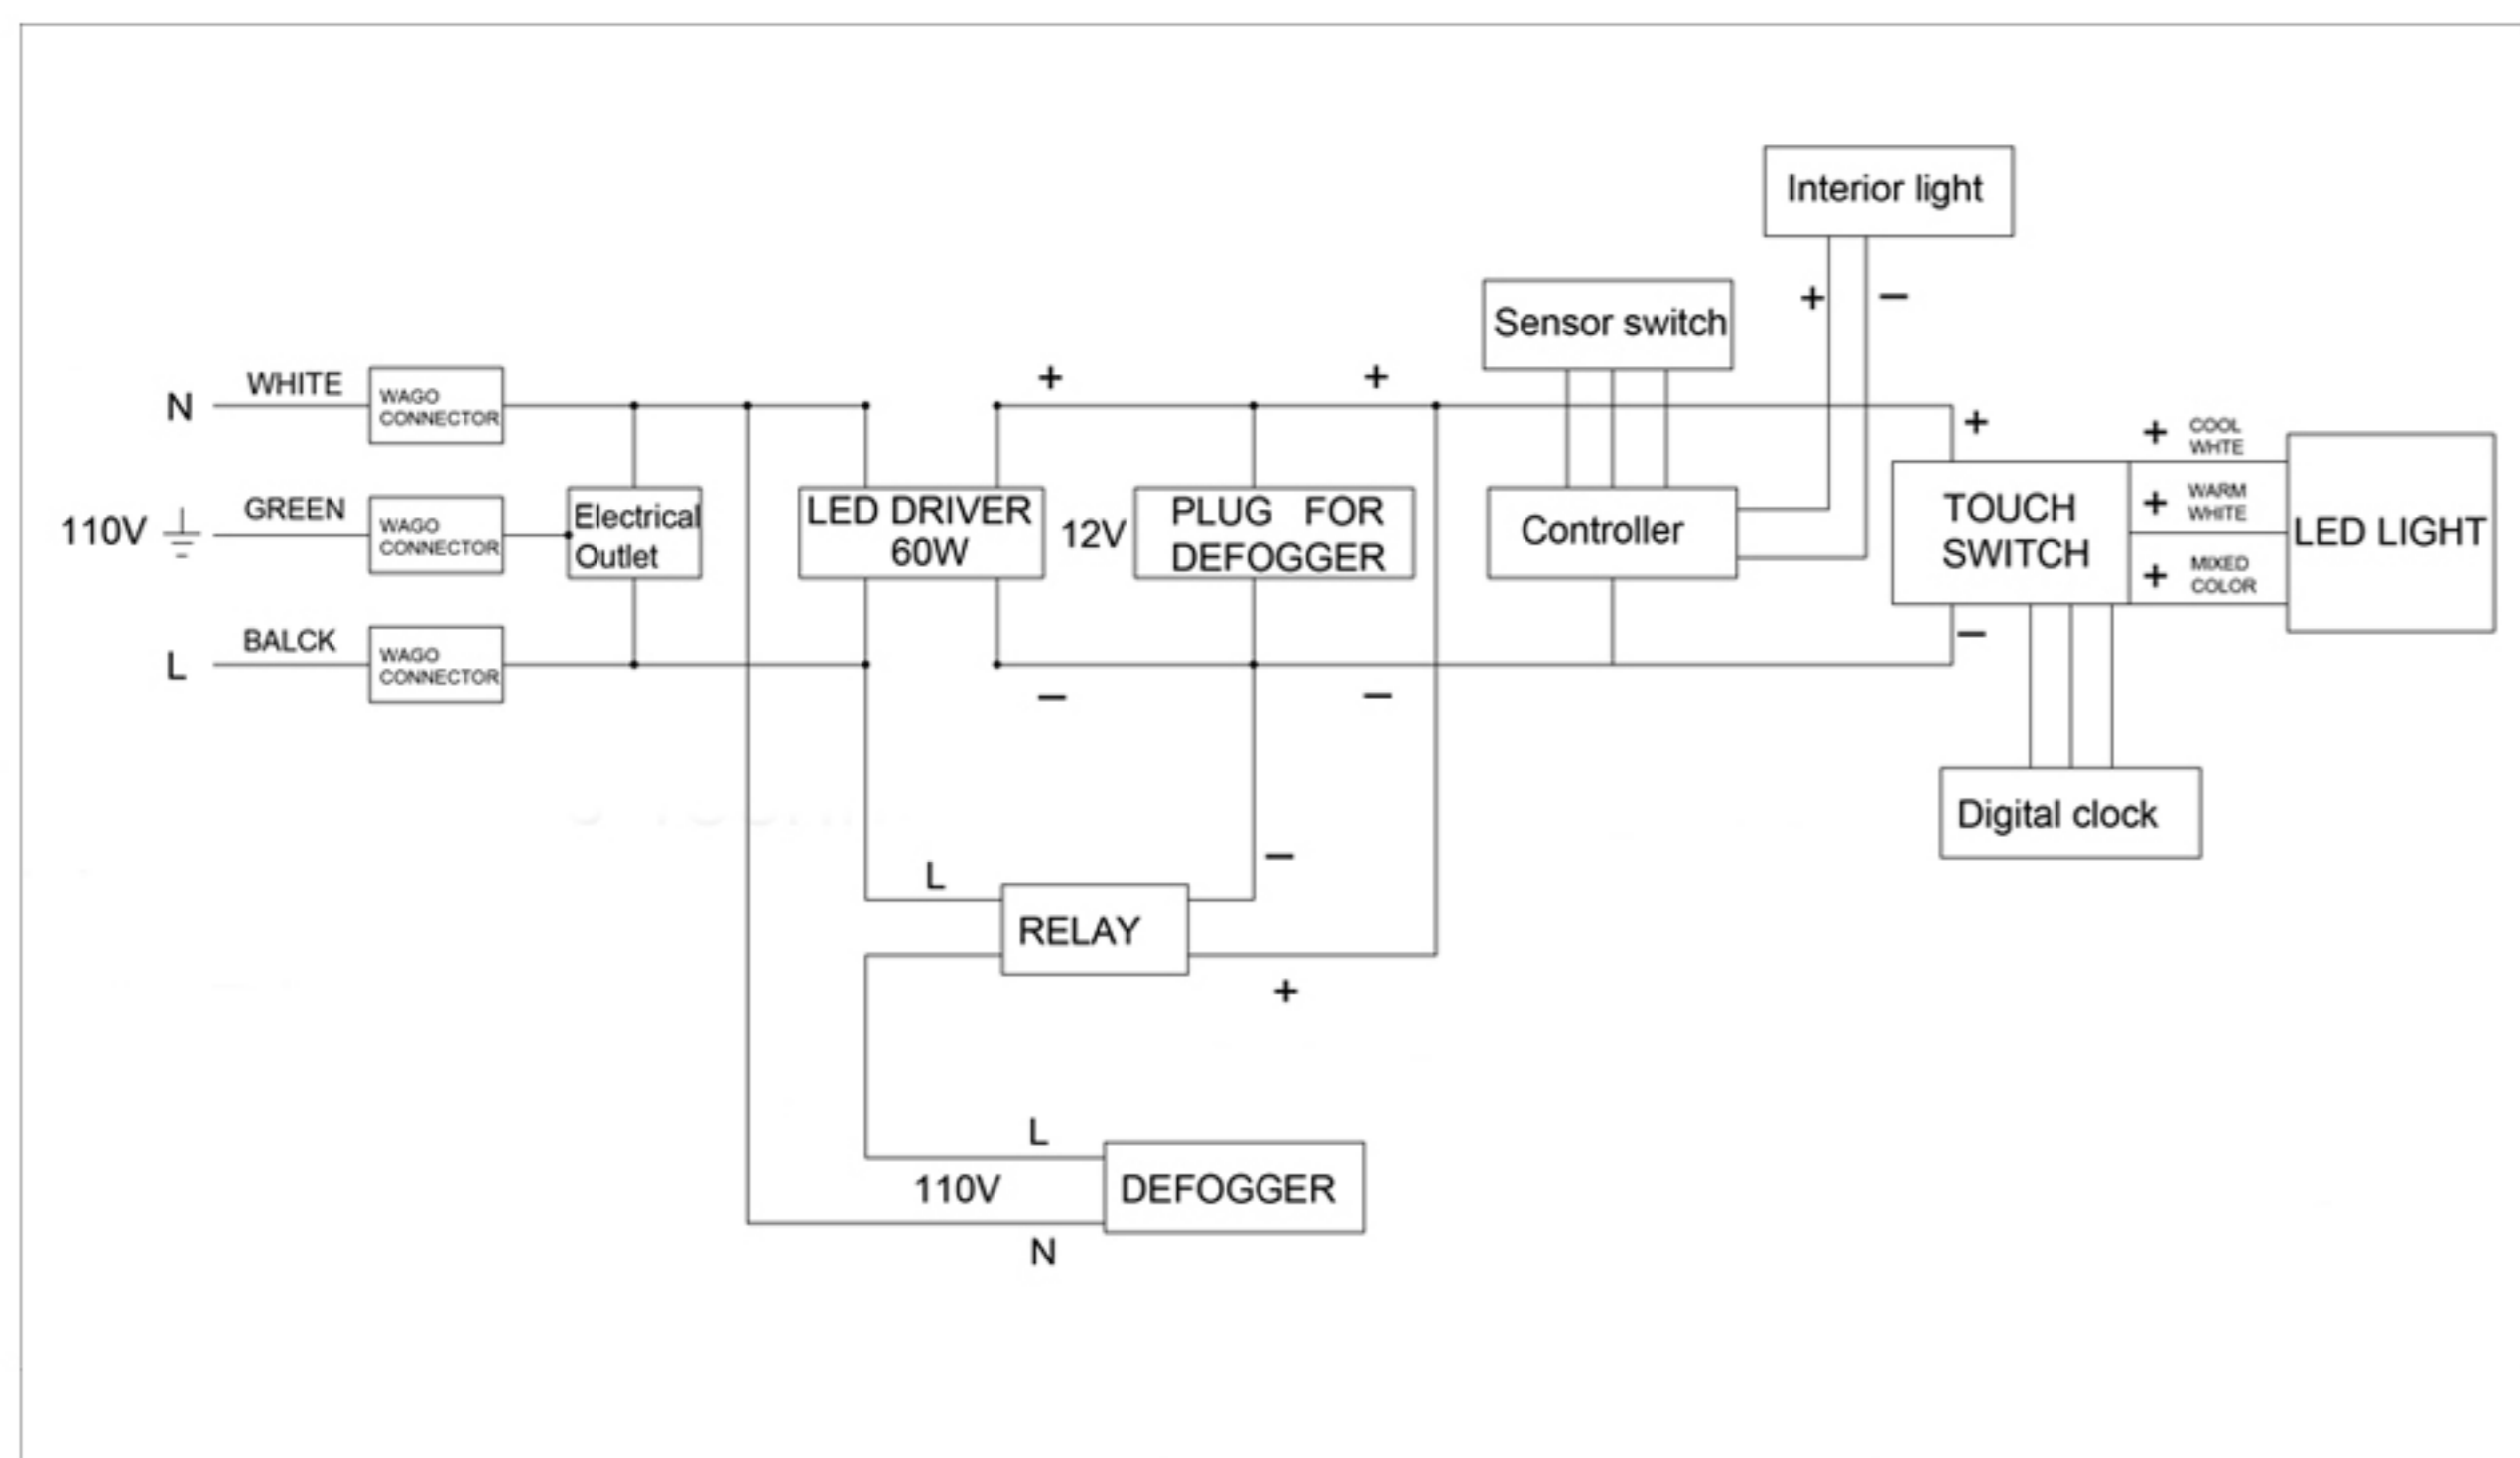

Depth When recessed: 1" (25mm)

36" W x 30" H x 5" D

Installation Options

- Recessed Mount - Rough Opening - 29-1/2" H x 35-1/2" W x 4" D (749mm H x 901mm W x 102mm D)
- Surface Mount - Surface Mount Kit is included

Electrical System

- 60 Watts LED Driver
- INPUT : 120VAC 60HZ 1.2A
- OUTPUT : 12VAC 5.0A
- Field wire location as shown in drawing
- 1/2" conduit (Ø 7/8" actual) electrical knockout location shown below
- Included field wire cable clamp
- Circuit Diagram