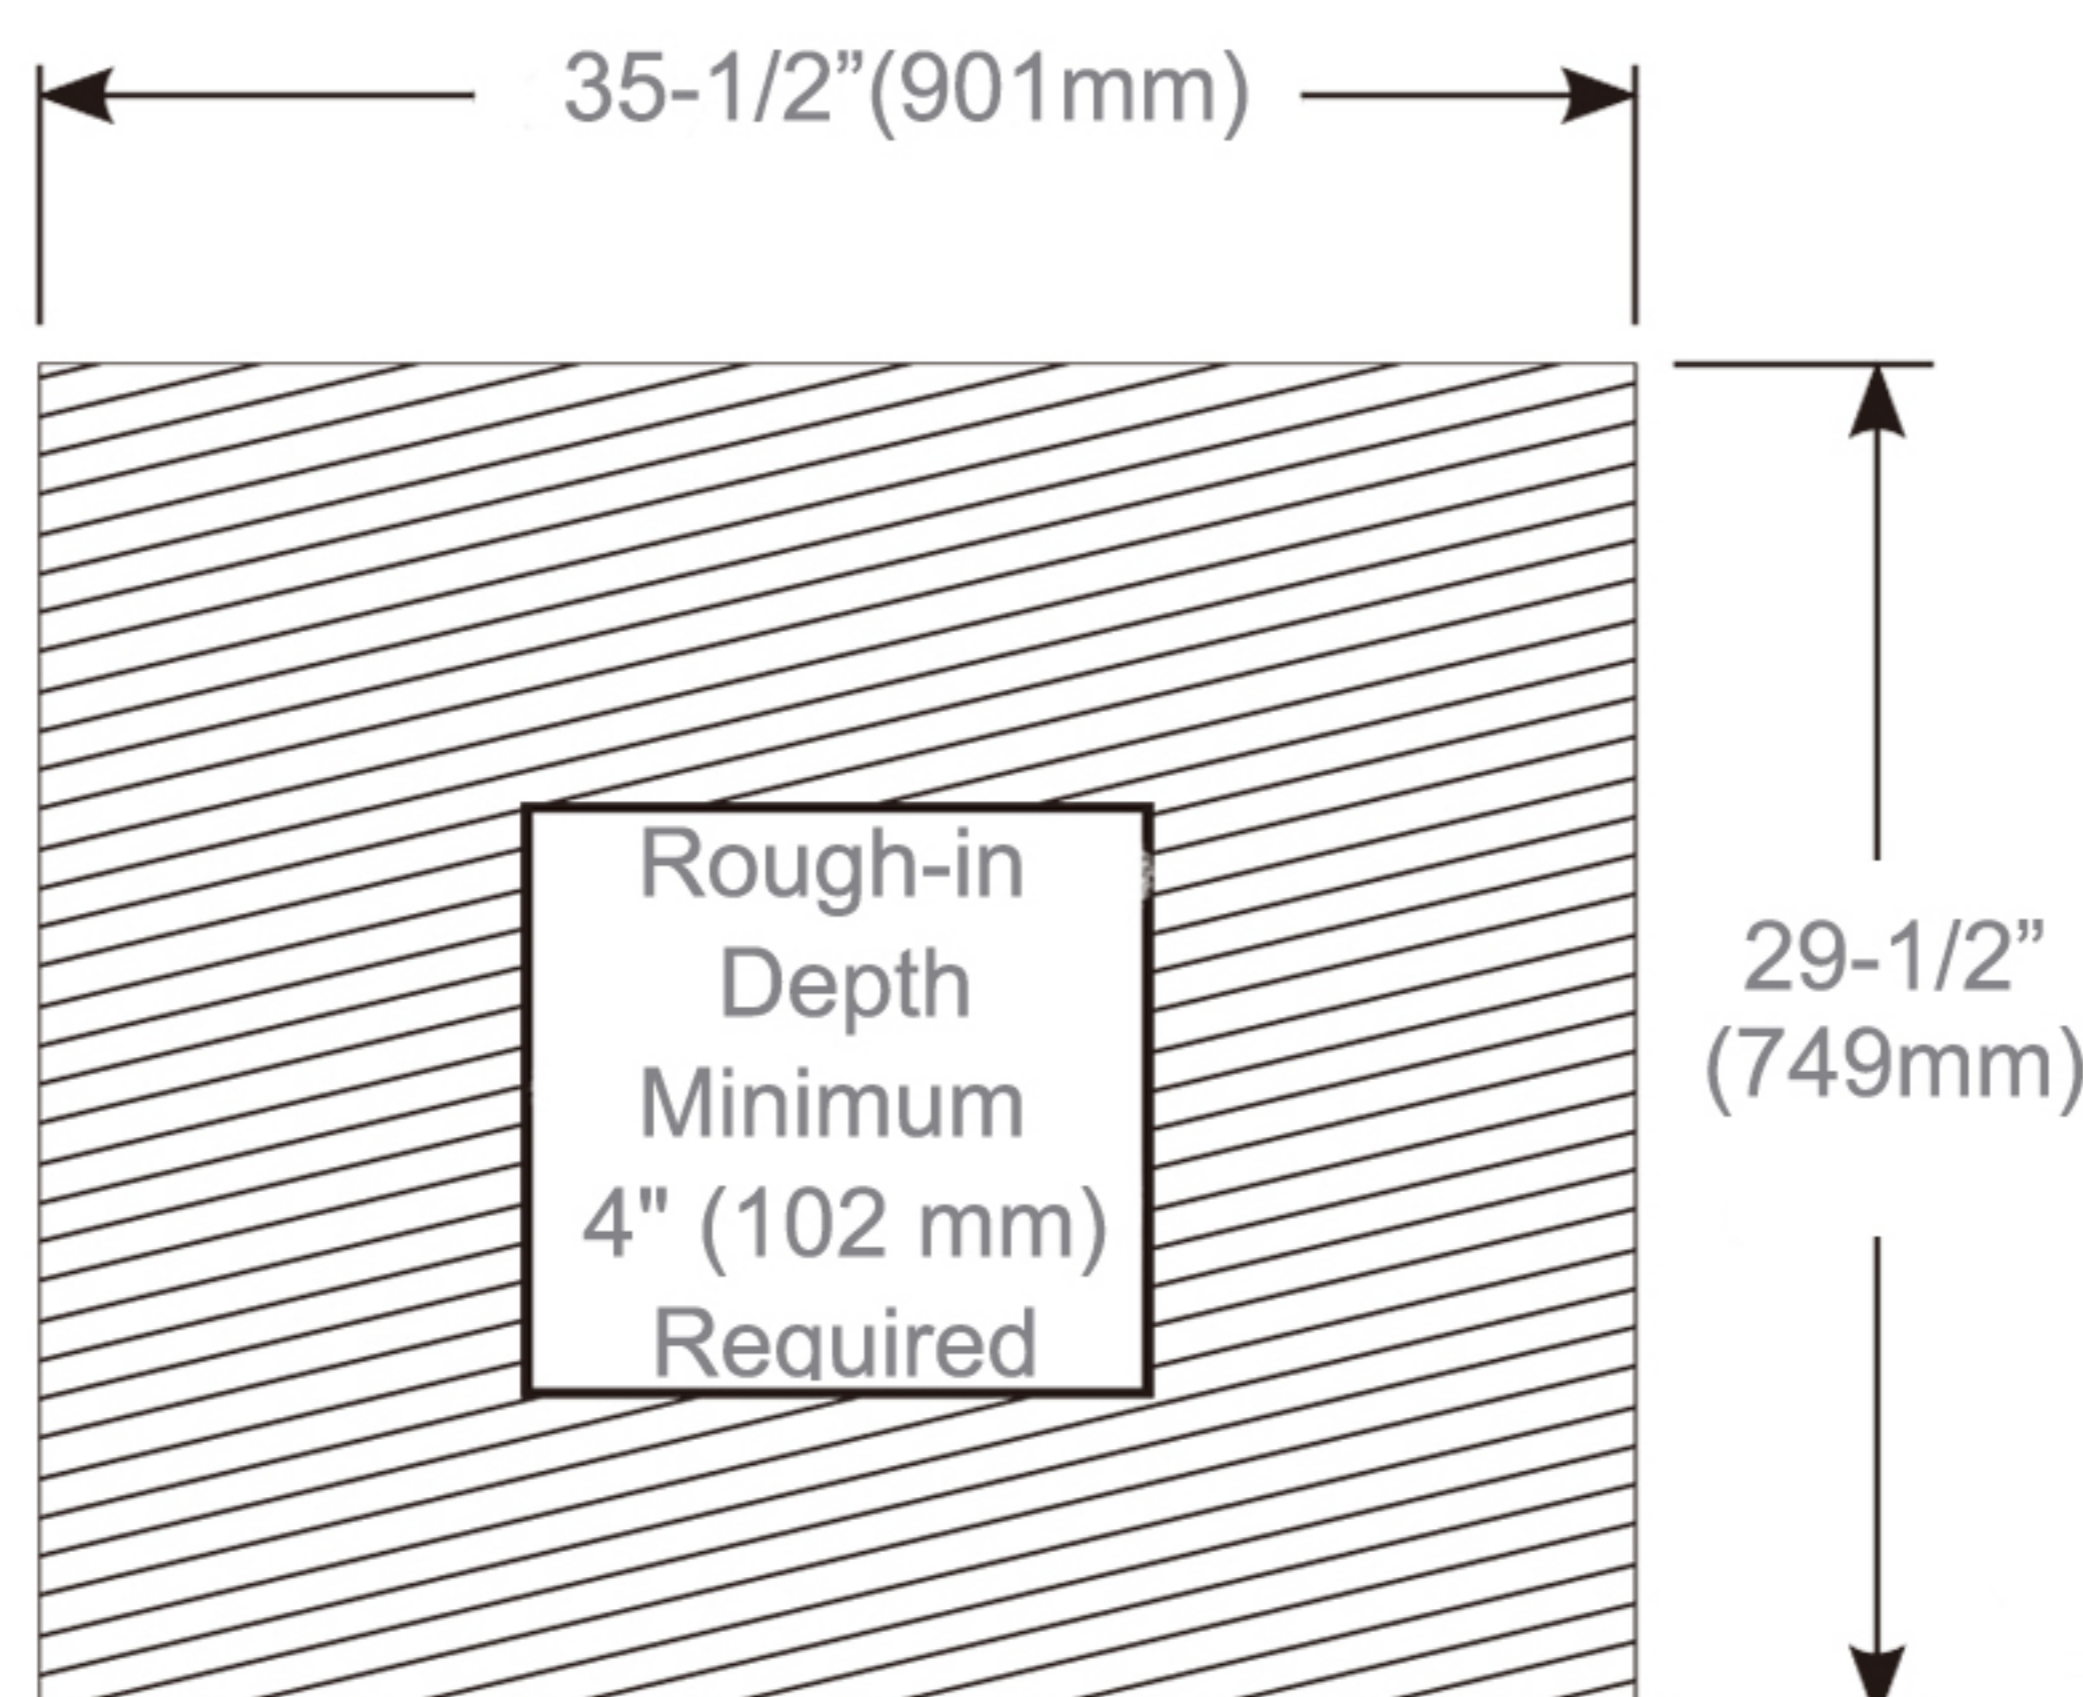

Mirror: Quality polished edge 5mm silver mirrored glass is used for the best front-surface reflexivity in the visible spectrum.

Interior: Double Sided Mirrored Doors and Back Wall.

Installation: Recessed or Surface Mount.

Codes/Standards Applicable

Electric Option Models are ETL certified to:

UL 962

CSA Standard C22.2 No.68

Dimensions

Height: 30" (762 mm)

Width: 36" (913 mm)

Depth When surface mounted: 5" (127 mm)

Depth When recessed: 1" (25mm)

36" W x 30" H x 5" D

Installation Options

- Recessed Mount - Rough Opening - 29-1/2" H x 35-1/2" W x 4" D (749mm H x 901mm W x 102mm D)
- Surface Mount - Surface Mount Kit is included

Circuit Diagram

Recessed Mount

Surface Mount

Cabinet Dimensions

Rough-in Dimensions

Back of Cabinet - Wire Access Location