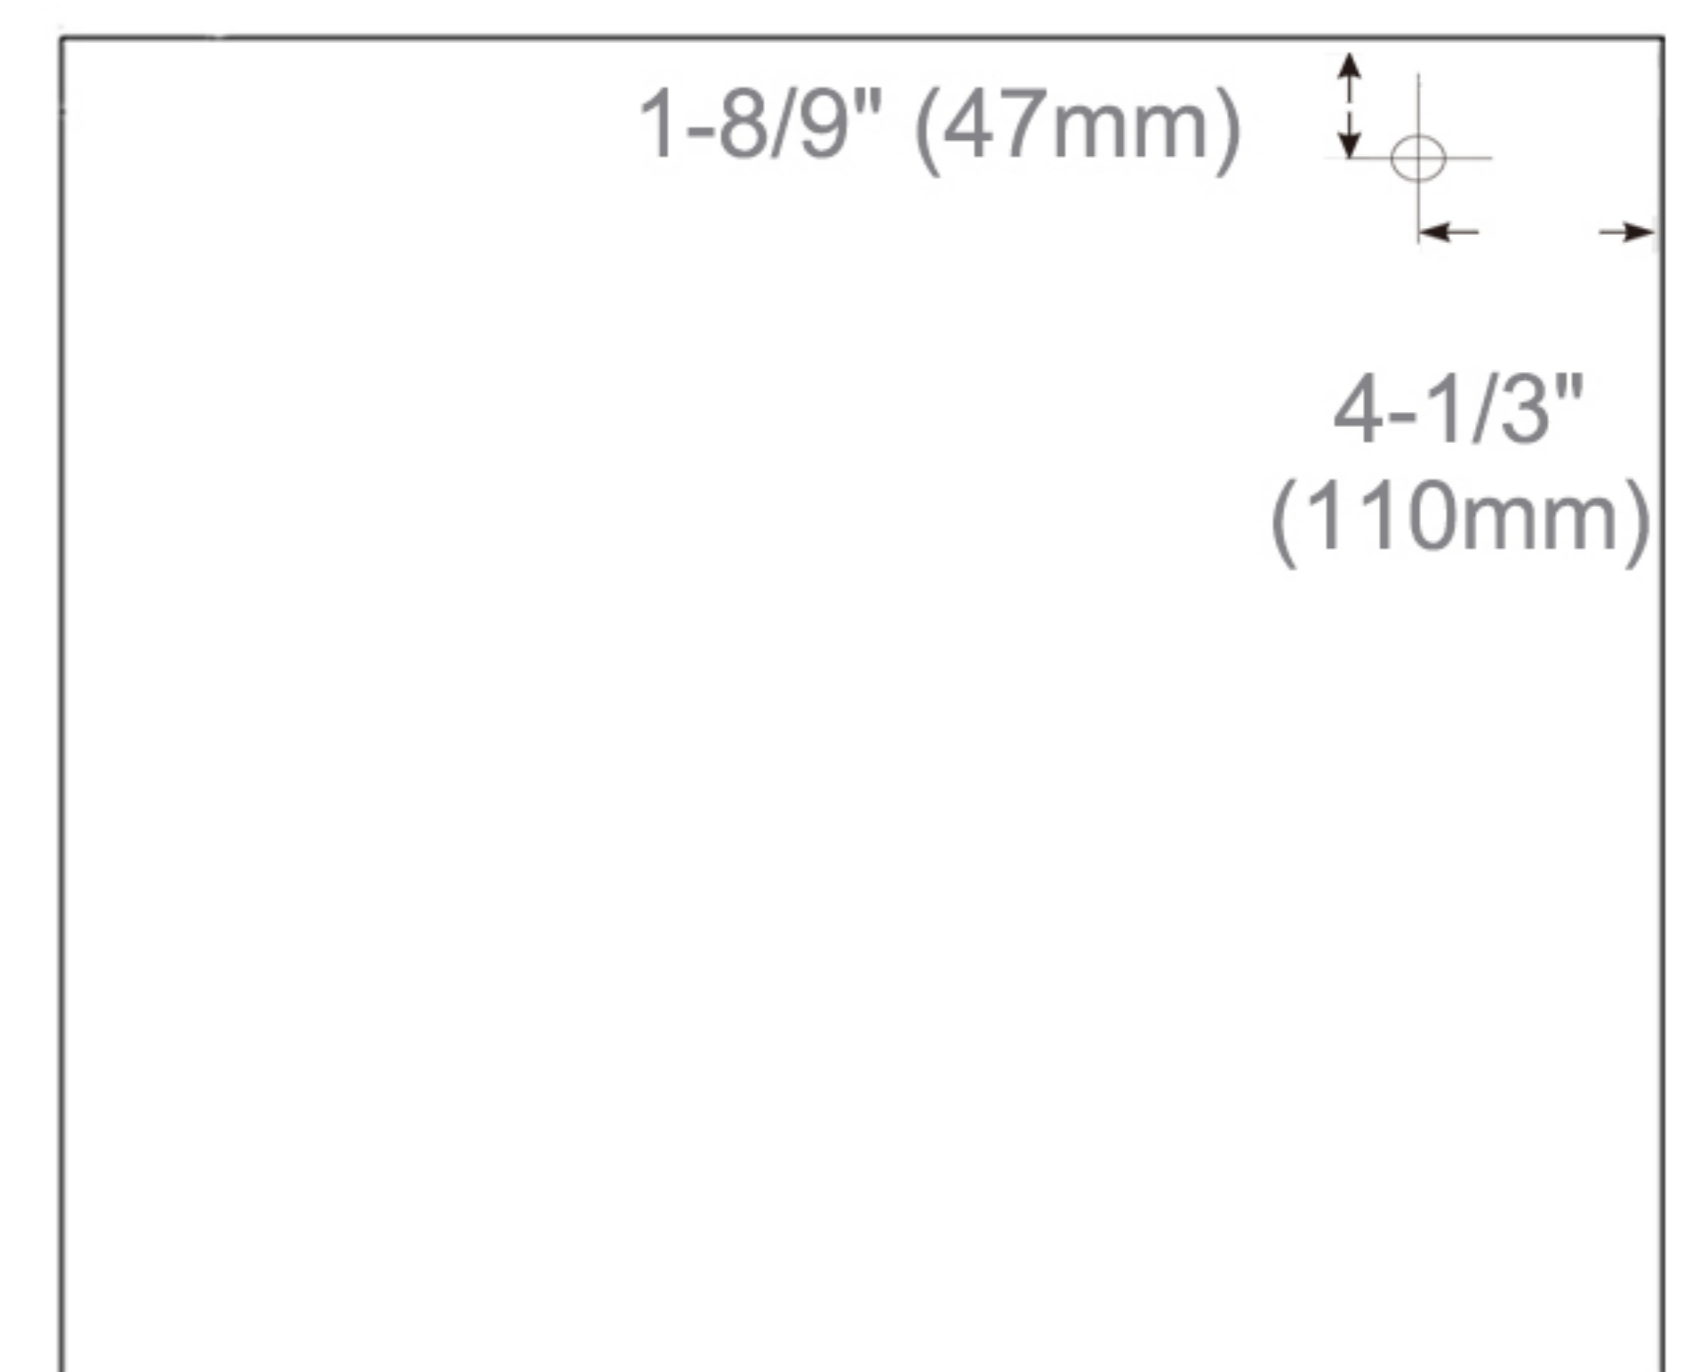

Codes/Standards Applicable

Electric Option Models are ETL certified to:

UL 962

CSA Standard C22.2 No.68

Dimensions

Height: 30" (762 mm)

Width: 36" (913 mm)

Depth When surface mounted: 5" (127 mm)

Depth When recessed: 1" (25mm)

36" W x 30" H x 5" D

Installation Options

- Recessed Mount - Rough Opening - 29-1/2" H x 35-1/2" W x 4" D (749mm H x 901mm W x 102mm D)
- Surface Mount - Surface Mount Kit is included

Circuit Diagram

Recessed Mount

Surface Mount

Cabinet Dimensions

Rough-in Dimensions

Back of Cabinet - Wire Access Location