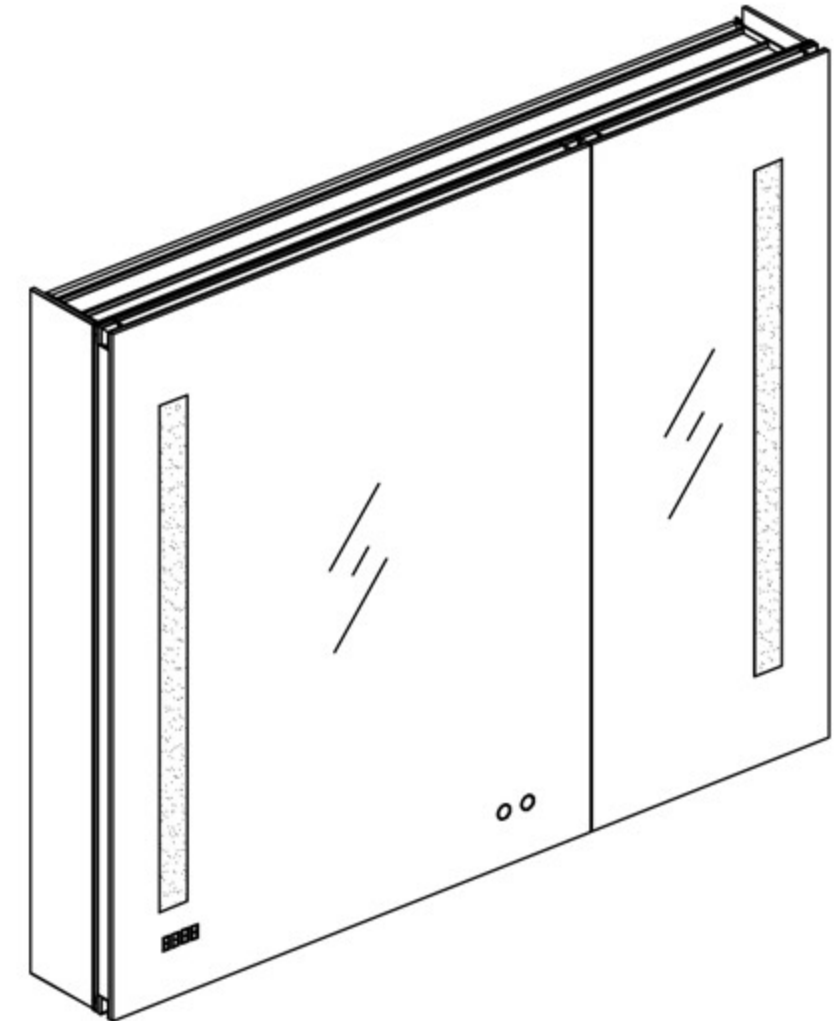

Features

Defogger: have your mirror fog free with a touch of a button. Dedicated defogger button is located along the frame on the inside of the cabinet.

3X LED Lighted Magnifying Mirror: A built-in, removable, LED-lighted magnifying mirror on the inside of the door, is vertically adjustable flip-out flat to accommodate users of varying heights.

Dimmer: Dim the light of your choice by holding down the on button.
Digital Clock: modern and convenient feature.

Electrical Outlets: Dual electrical outlets with USB are located inside the cabinet.

Light Control: Cycle through the color temperature light with a tap of a dedicated button, 3 Color temperature lights. Warm, Cool, and Neutral.

Inside Lighting: the light sensor switches the interior light automatically.

Digital Clock: modern and convenient feature.

Kelvin	3000	6500	4500 mixed color
CRI	80+	80+	80+
Lumens*†	810	810	1620
R9 Value*	50+	50+	50+
Watts (AC)	60	60	60
Lumens per Watt	90	90	90

Construction

BLUM Soft Close Hinges: Soft Close hinges allow for a smooth and secure 155-degree opening.

Glass Shelves: 8mm clear adjustable glass shelves are included for you to arrange them according to your needs.

Mirror: Quality polished edge 5mm silver mirrored glass is used for the best front-surface reflexivity in the visible spectrum.

Interior: Double Sided Mirrored Doors and Back Wall.

Installation: Recessed or Surface Mount.