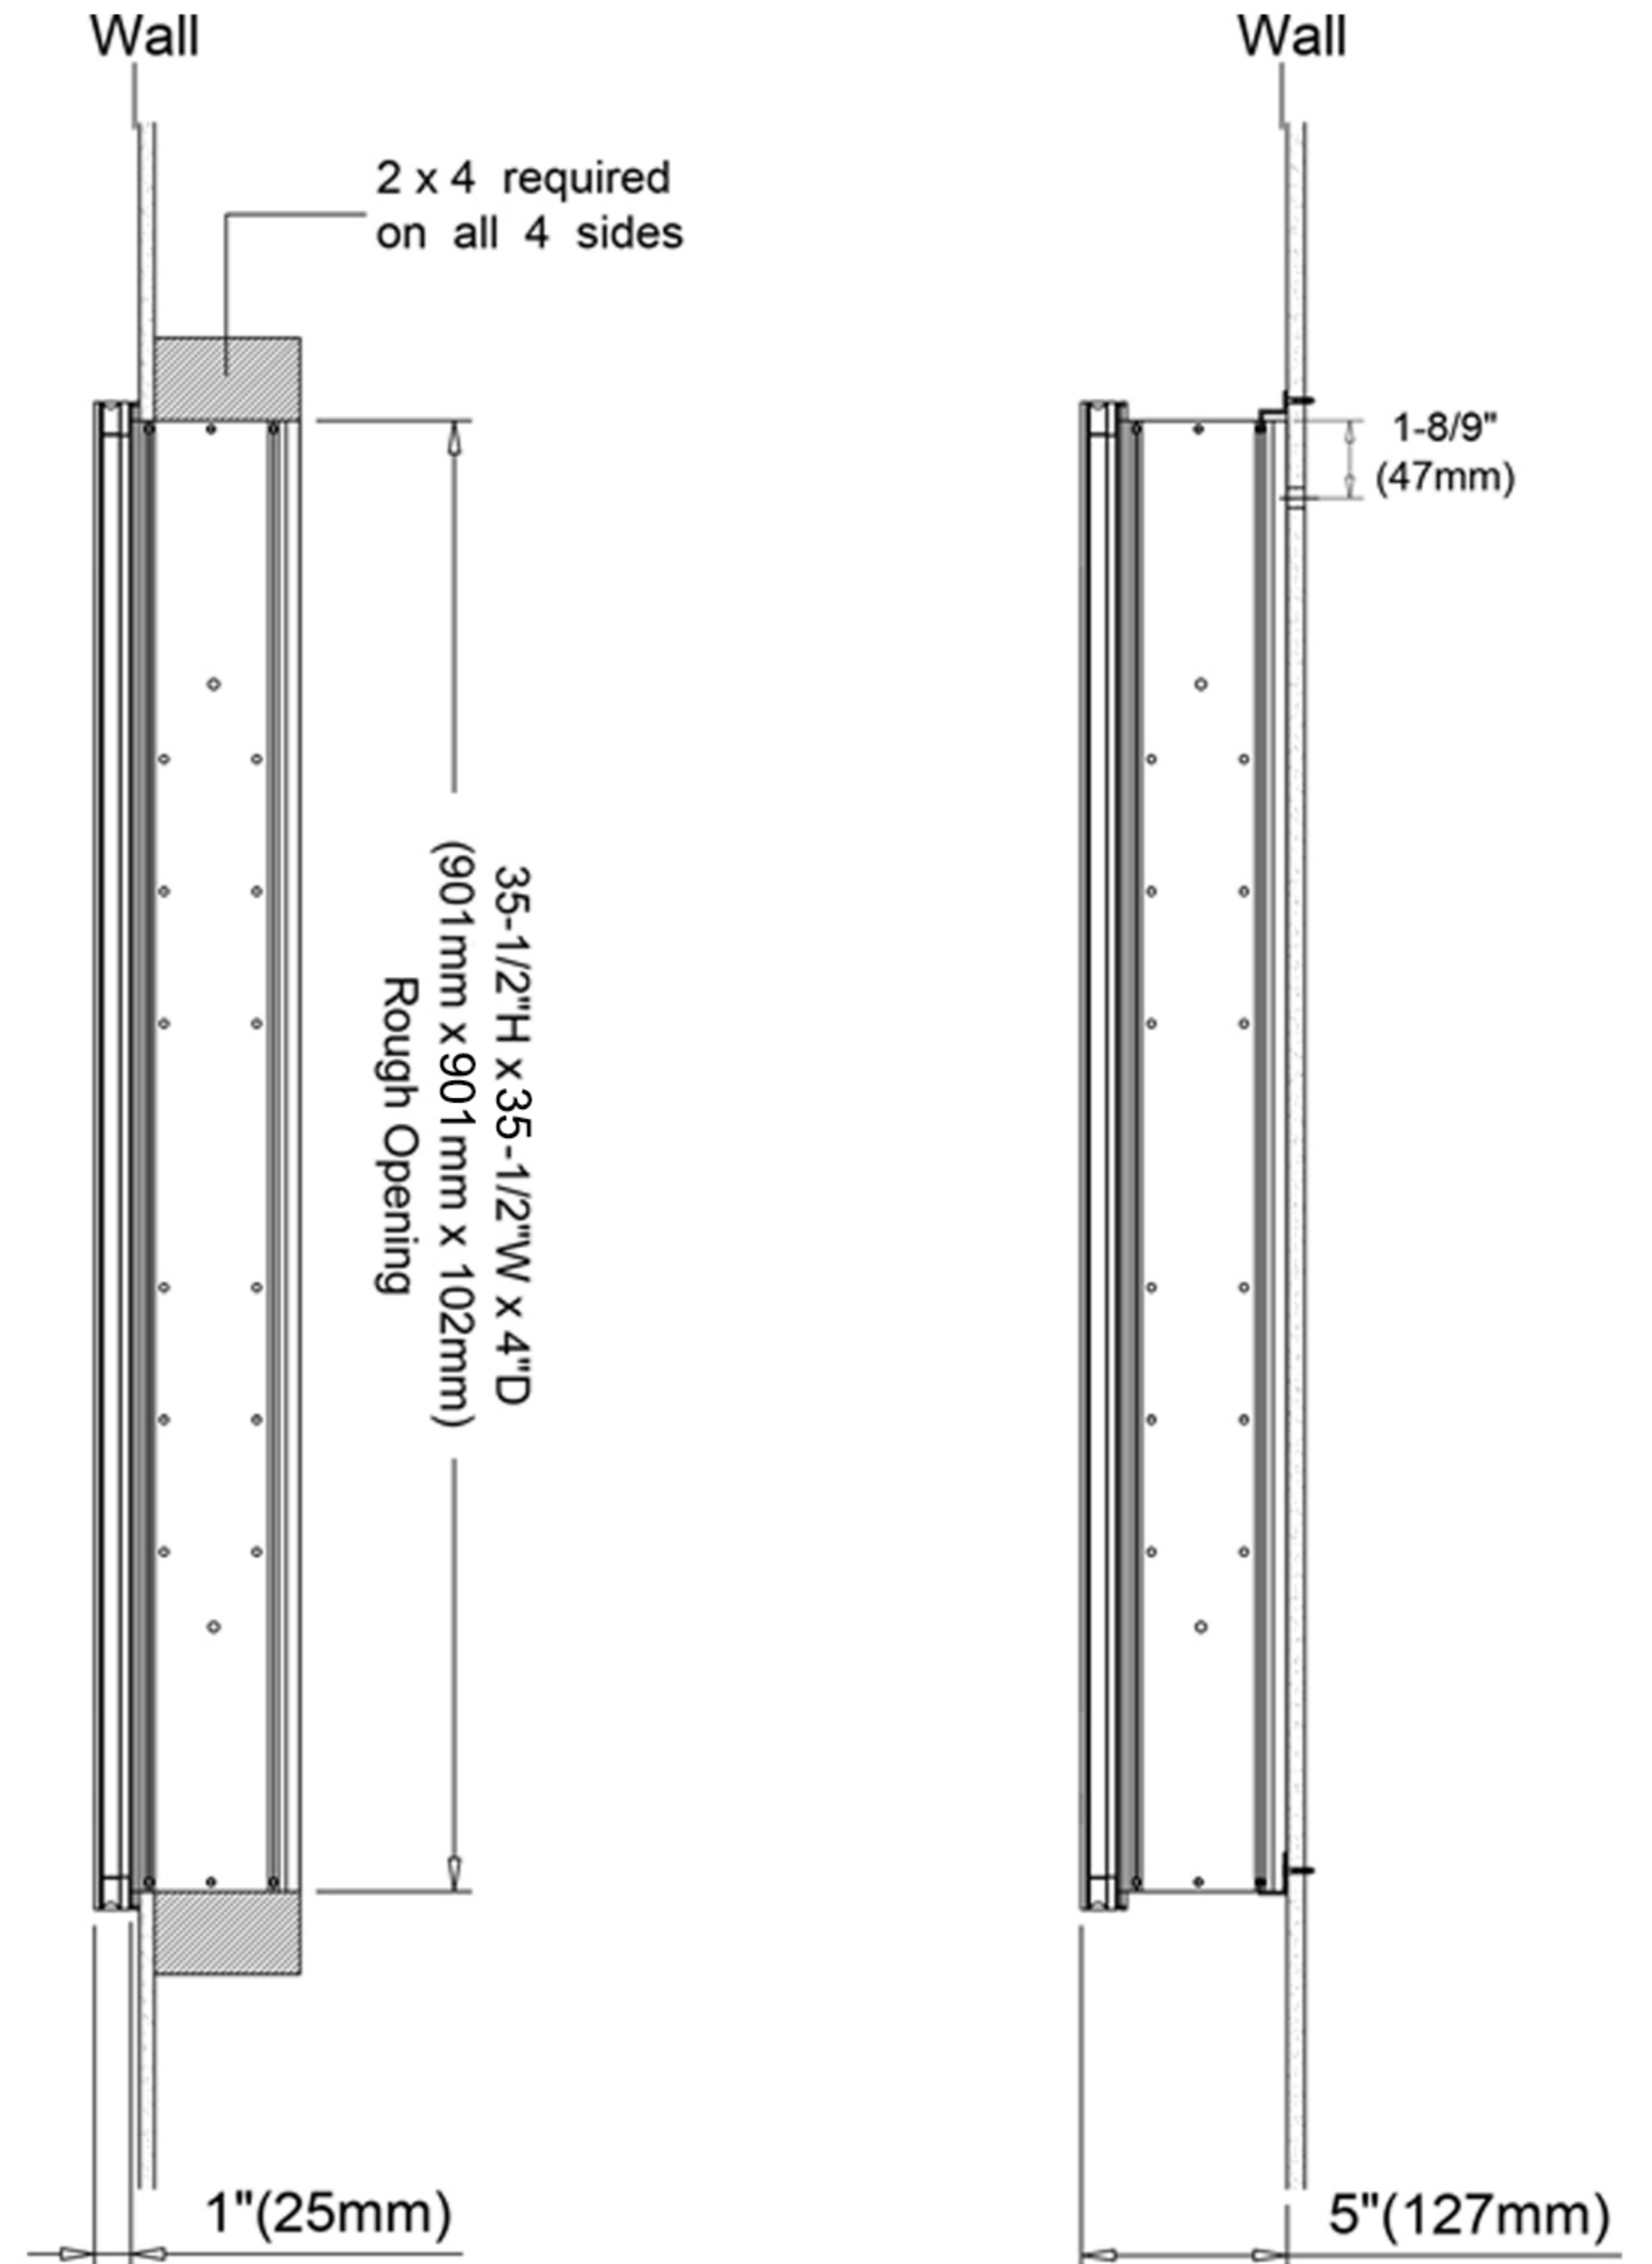

**Mirror:** Quality polished edge 5mm silver mirrored glass is used for the best front-surface reflexivity in the visible spectrum.

**Interior:** Double Sided Mirrored Doors and Back Wall.

**Installation:** Recessed or Surface Mount.

## Dimensions

**Height:** 36" (915 mm)

**Width:** 36" (915 mm)

**Depth When surface mounted:** 5" (127 mm)

**Depth When recessed:** 1" (25mm)

36"W x 36"H x 5"D Triple Door

## Installation Options

- Recessed Mount - Rough Opening - 35-1/2" H x 35-1/2" W x 4" D (901mm H x 901mm W x 102mm D)
- Surface Mount - Surface Mount Kit is included

Circuit Diagram

Recessed Mount

Surface Mount

Cabinet Dimensions

Rough-in Dimensions

Back of Cabinet - Wire Access Location