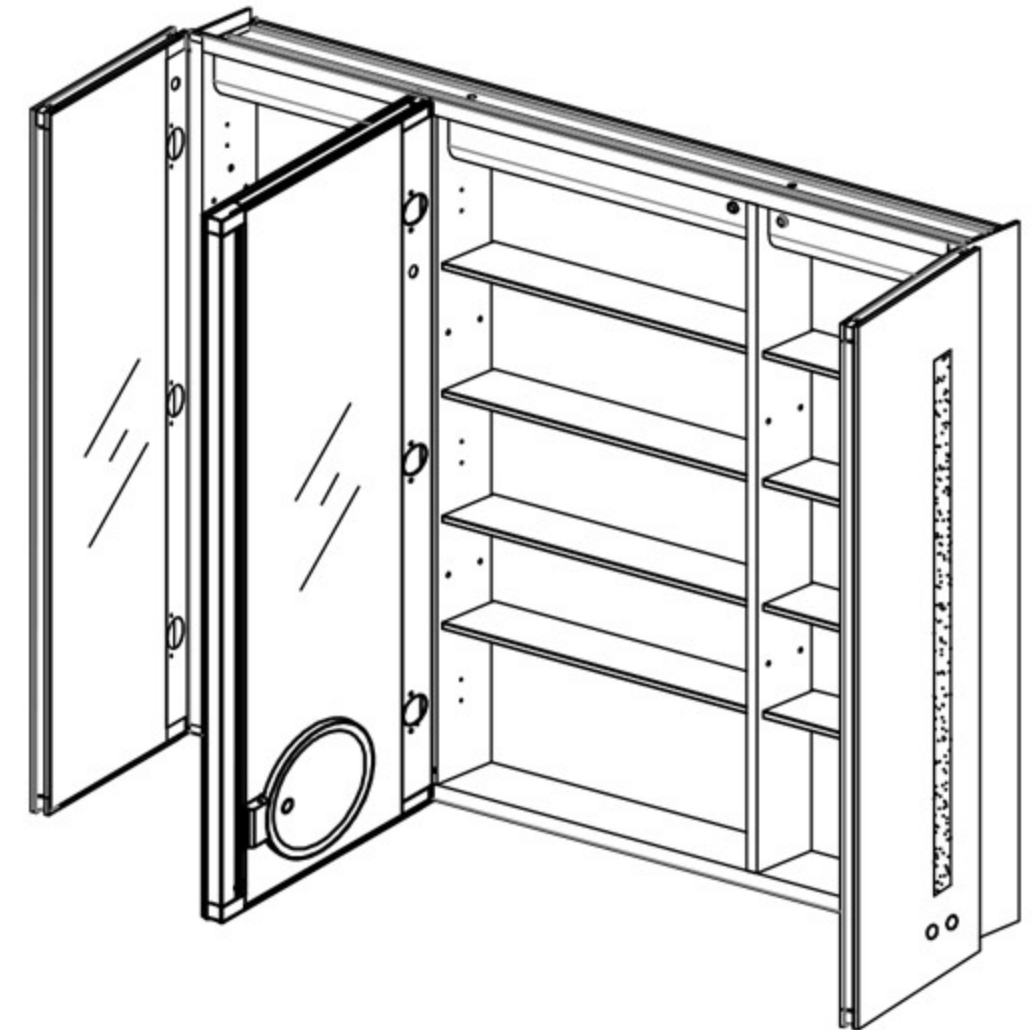

Codes/Standards Applicable

Electric Option Models are ETL certified to:

UL 962

CSA Standard C22.2 No.68

Dimensions

Height: 36" (915 mm)

Width: 36" (915 mm)

Depth When surface mounted: 5" (127 mm)

Depth When recessed: 1" (25mm)

36"W x 36"H x 5"D Triple Door