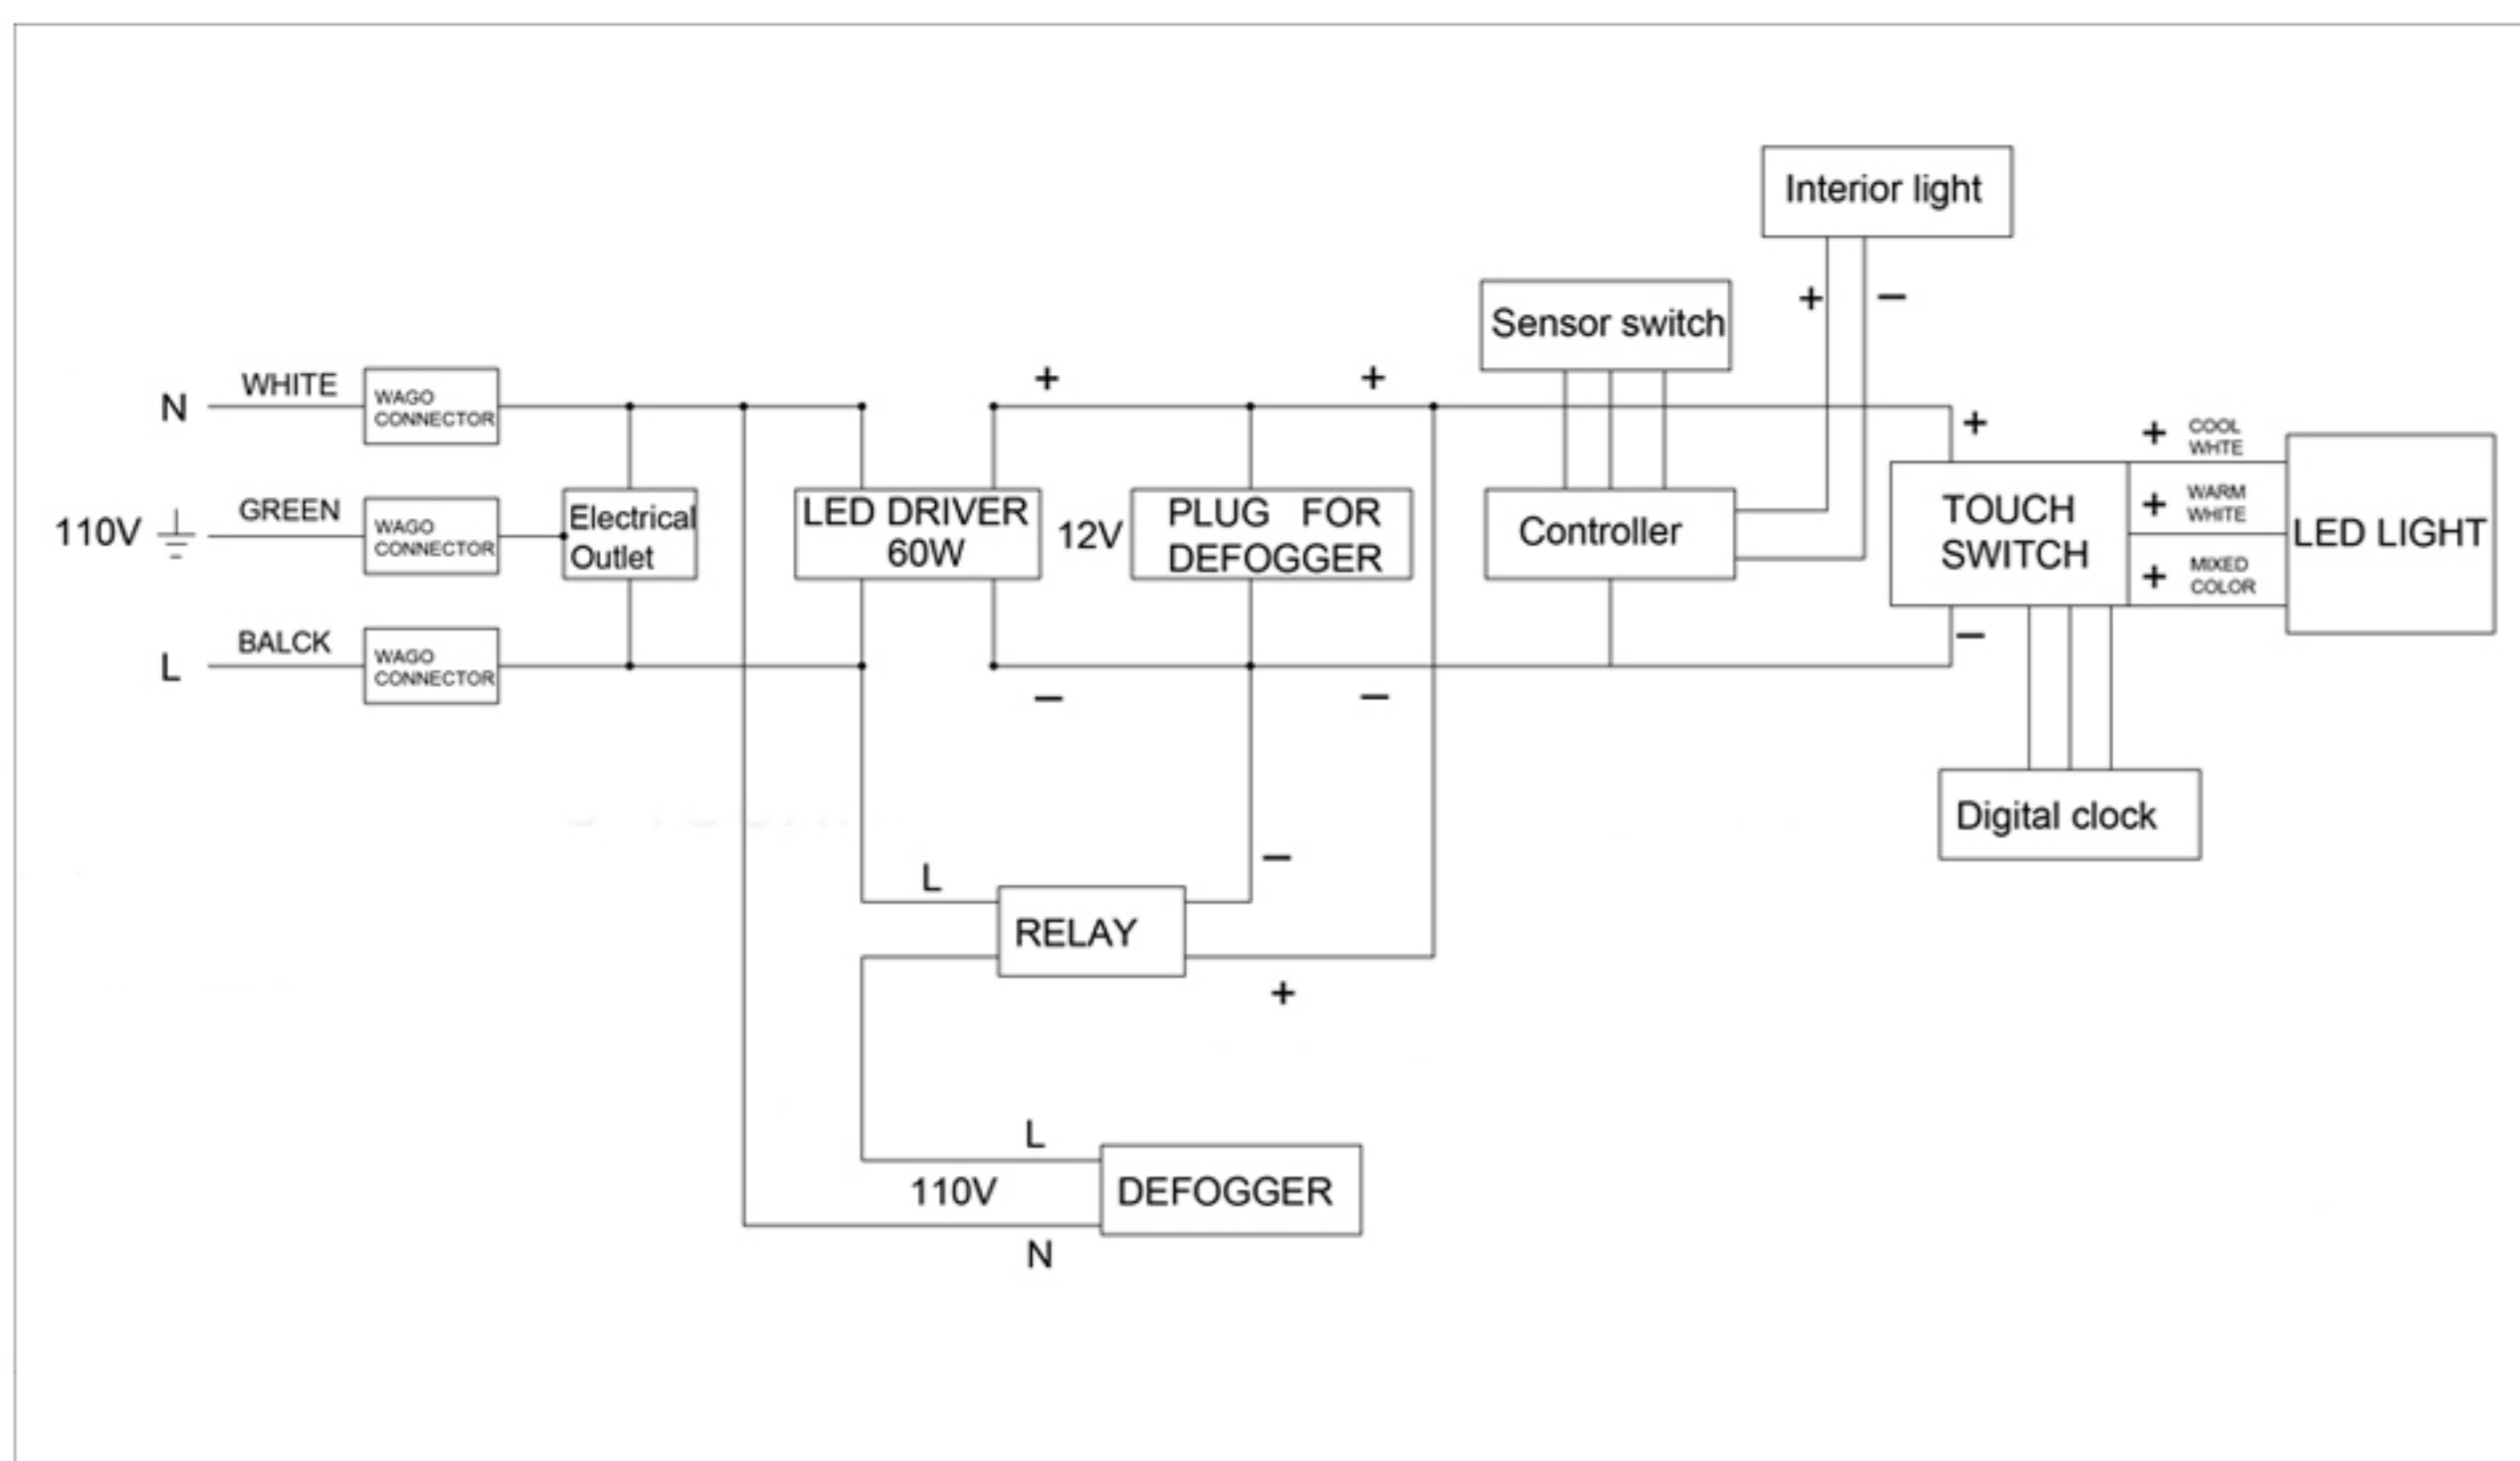

Installation Options

- Recessed Mount - Rough Opening - 35-1/2" H x 35-1/2" W x 4" D (901mm H x 901mm W x 102mm D)
- Surface Mount - Surface Mount Kit is included

Electrical System

- 100 Watts LED Driver
- INPUT : 120VAC 60HZ 2.2A
- OUTPUT : 12VAC 8.5A
- Field wire location as shown in drawing
- 1/2" conduit (Ø 7/8" actual) electrical knockout location shown below
- Included field wire cable clamp
- Circuit Diagram

Circuit Diagram