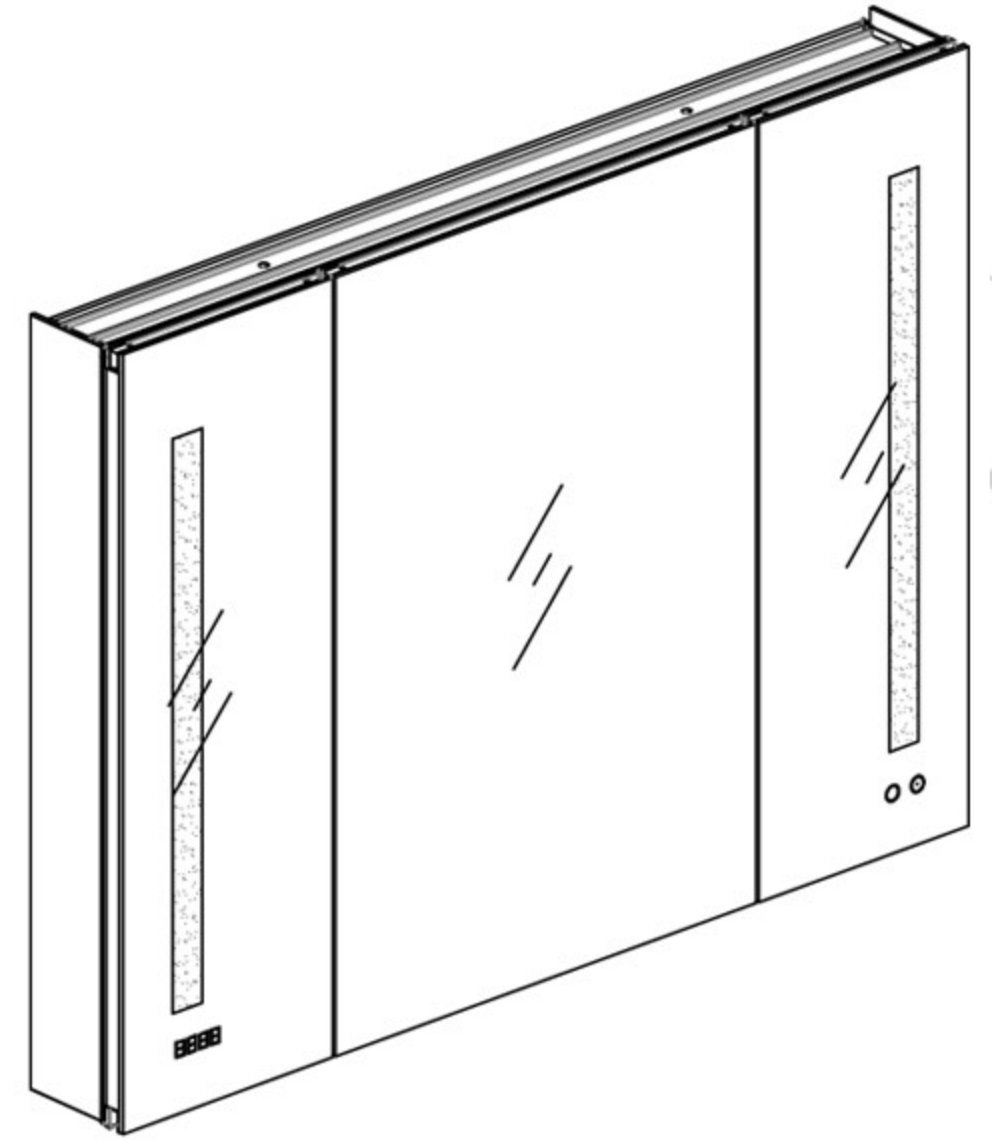

Features

Defogger: have your mirror fog free with a touch of a button. Dedicated defogger button is located along the frame on the inside of the cabinet.

3X LED Lighted Magnifying Mirror: A built-in, removable, LED-lighted magnifying mirror on the inside of the door, is vertically adjustable flip-out flat to accommodate users of varying heights.

Dimmer: Dim the light of your choice by holding down the on button.

Digital Clock: modern and convenient feature.

Electrical Outlets: Dual electrical outlets with USB are located inside the cabinet.

Light Control: Cycle through the color temperature light with a tap of a dedicated button, 3 Color temperature lights. Warm, Cool, and Neutral.

Inside Lighting: the light sensor switches the interior light automatically.

Digital Clock: modern and convenient feature.

Kelvin	3000	6500	4500 mixed color
CRI	80+	80+	80+
Lumens*†	900	900	1800
R9 Value*	50+	50+	50+
Watts (AC)	100	100	100
Lumens per Watt	90	90	90

Construction

BLUM Soft Close Hinges: Soft Close hinges allow for a smooth and secure 110-155-degree opening.

Glass Shelves: 8mm clear adjustable glass shelves are included for you to arrange them according to your needs.

Mirror: Quality polished edge 5mm silver mirrored glass is used for the best front-surface reflexivity in the visible spectrum.

Interior: Double Sided Mirrored Doors and Back Wall.

Installation: Recessed or Surface Mount.