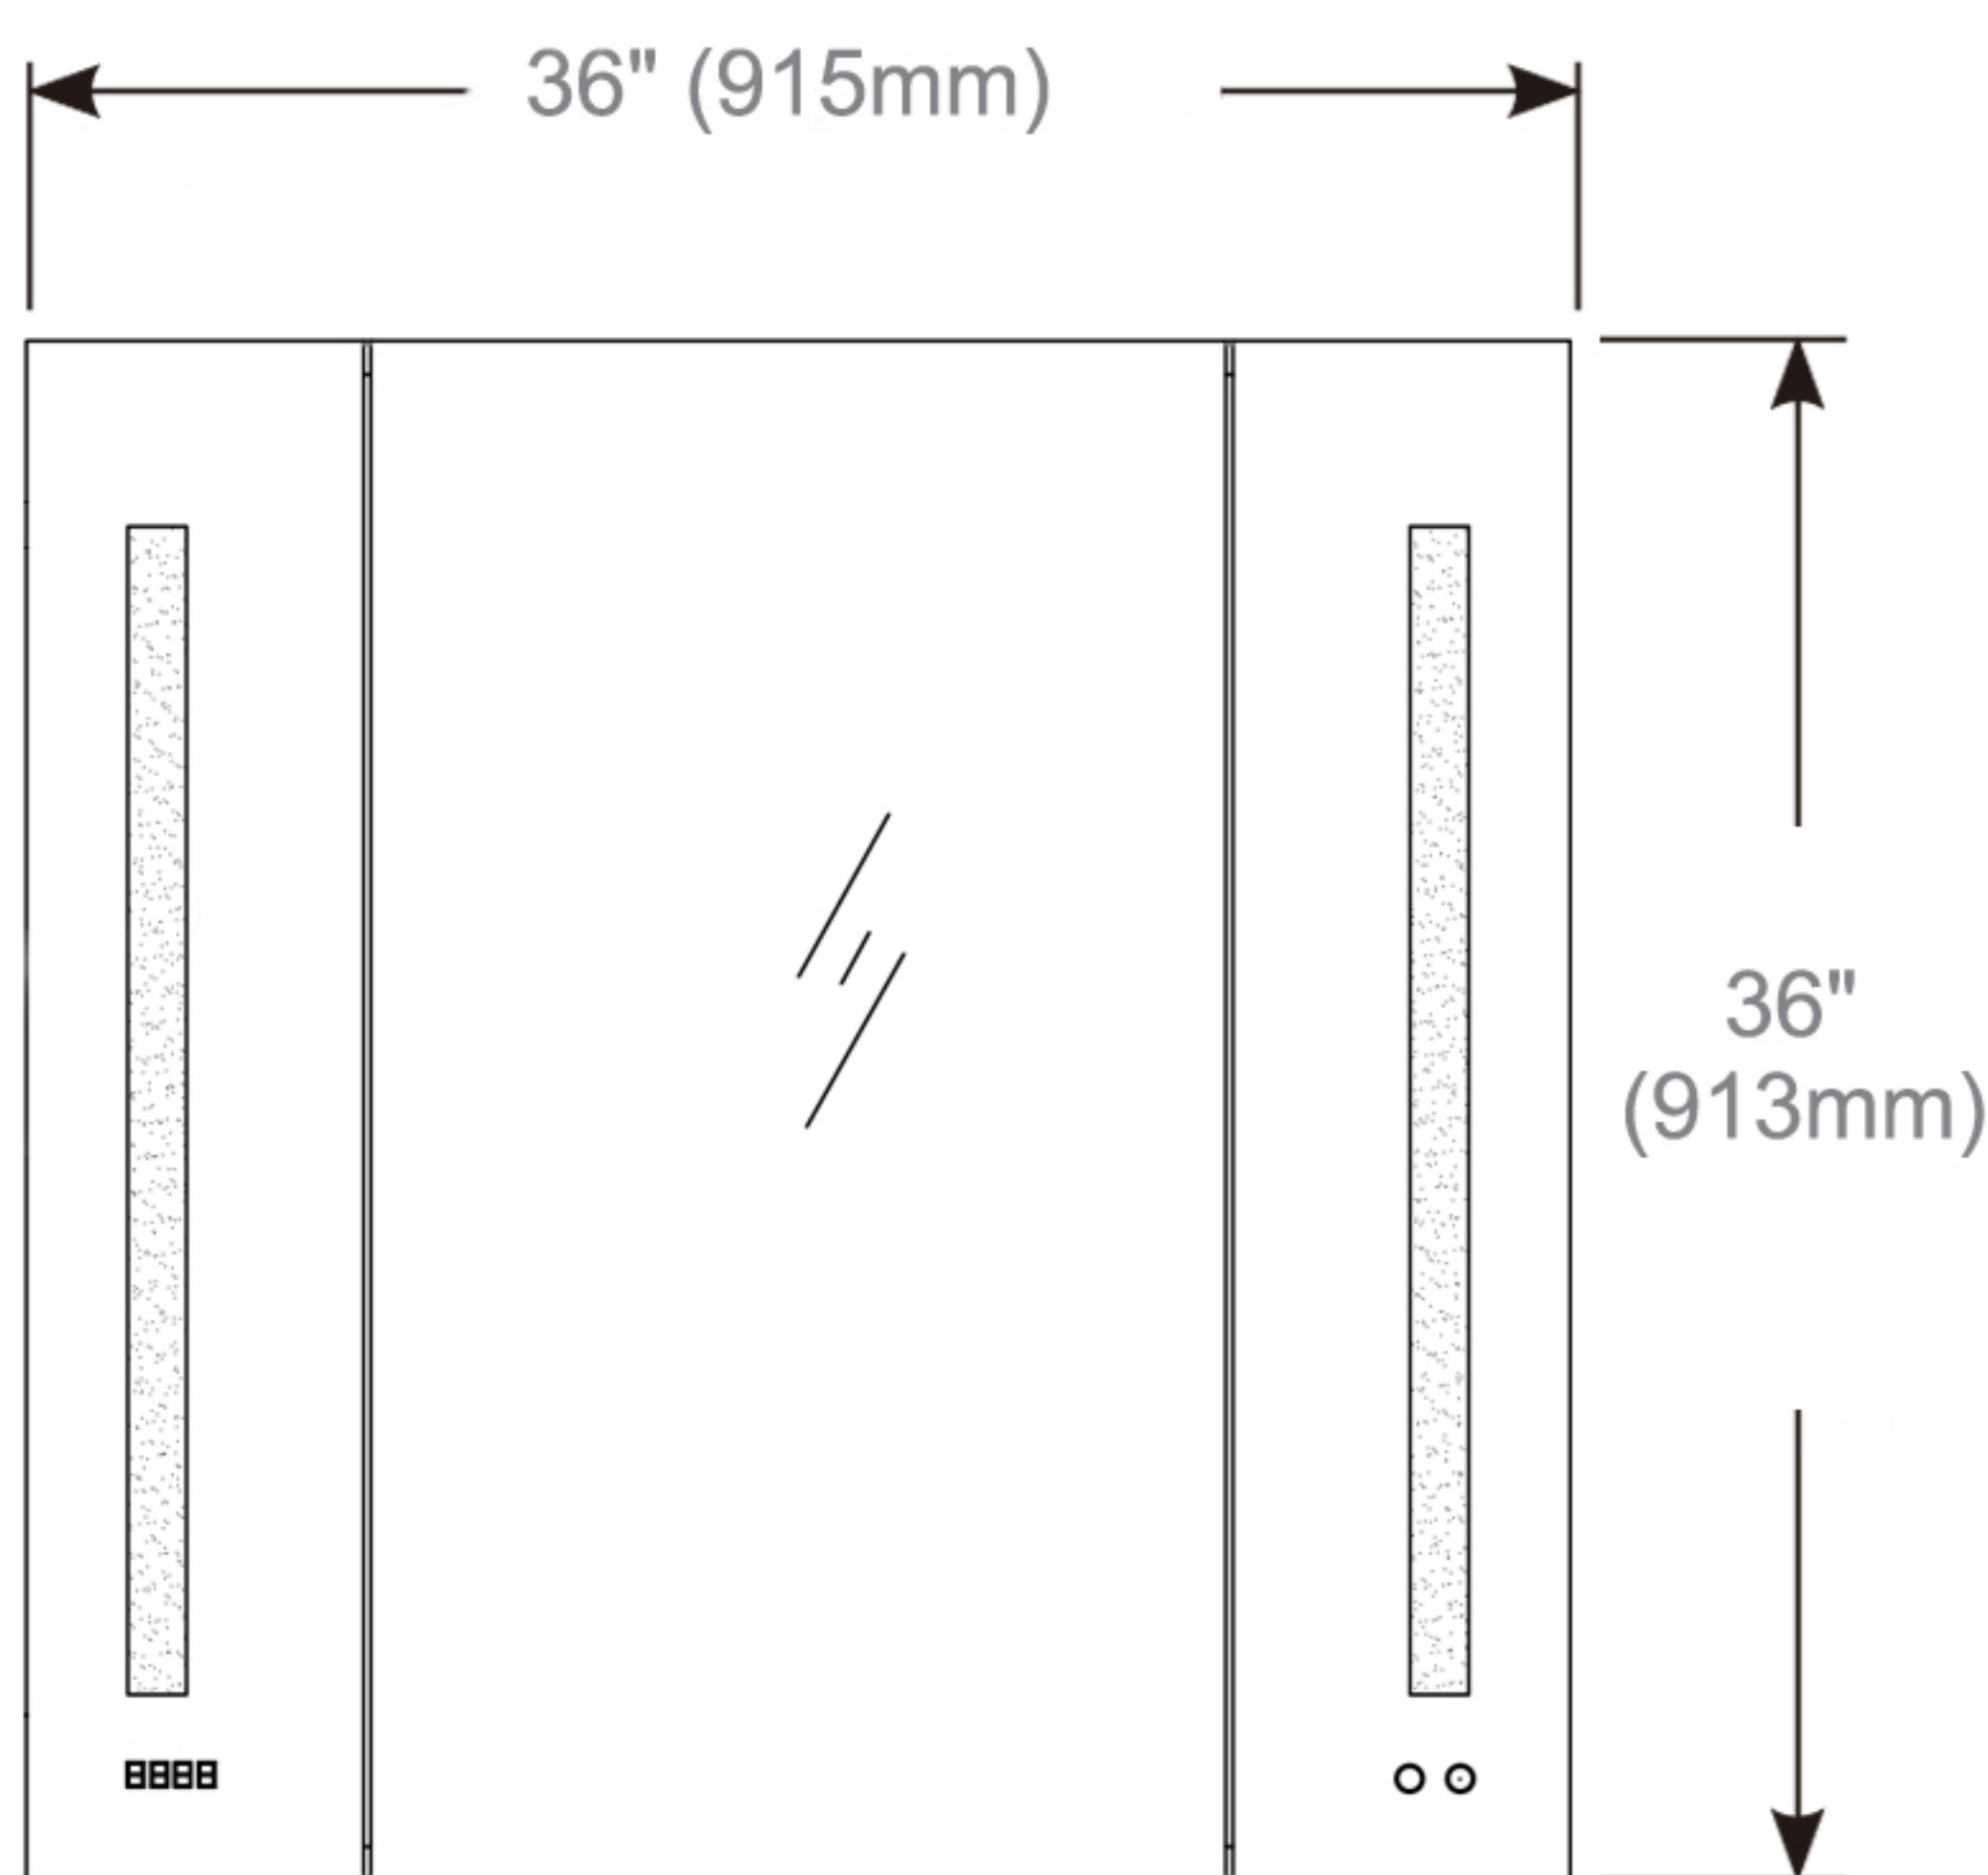

## Dimensions

**Height:** 36" (915 mm)

**Width:** 36" (915 mm)

**Depth When surface mounted:** 5" (127 mm)

**Depth When recessed:** 1" (25mm)

36"W x 36"H x 5"D Triple Door

## Installation Options

- Recessed Mount - Rough Opening - 35-1/2" H x 35-1/2" W x 4" D (901mm H x 901mm W x 102mm D)
- Surface Mount - Surface Mount Kit is included

## Electrical System

- 100 Watts LED Driver
- INPUT : 120VAC 60HZ 2.2A
- OUTPUT : 12VAC 8.5A
- Field wire location as shown in drawing
- 1/2" conduit (Ø 7/8" actual) electrical knockout location shown below
- Included field wire cable clamp
- Circuit Diagram

Circuit Diagram

Recessed Mount

Surface Mount

Cabinet Dimensions

Rough-in Dimensions

Back of Cabinet - Wire Access Location