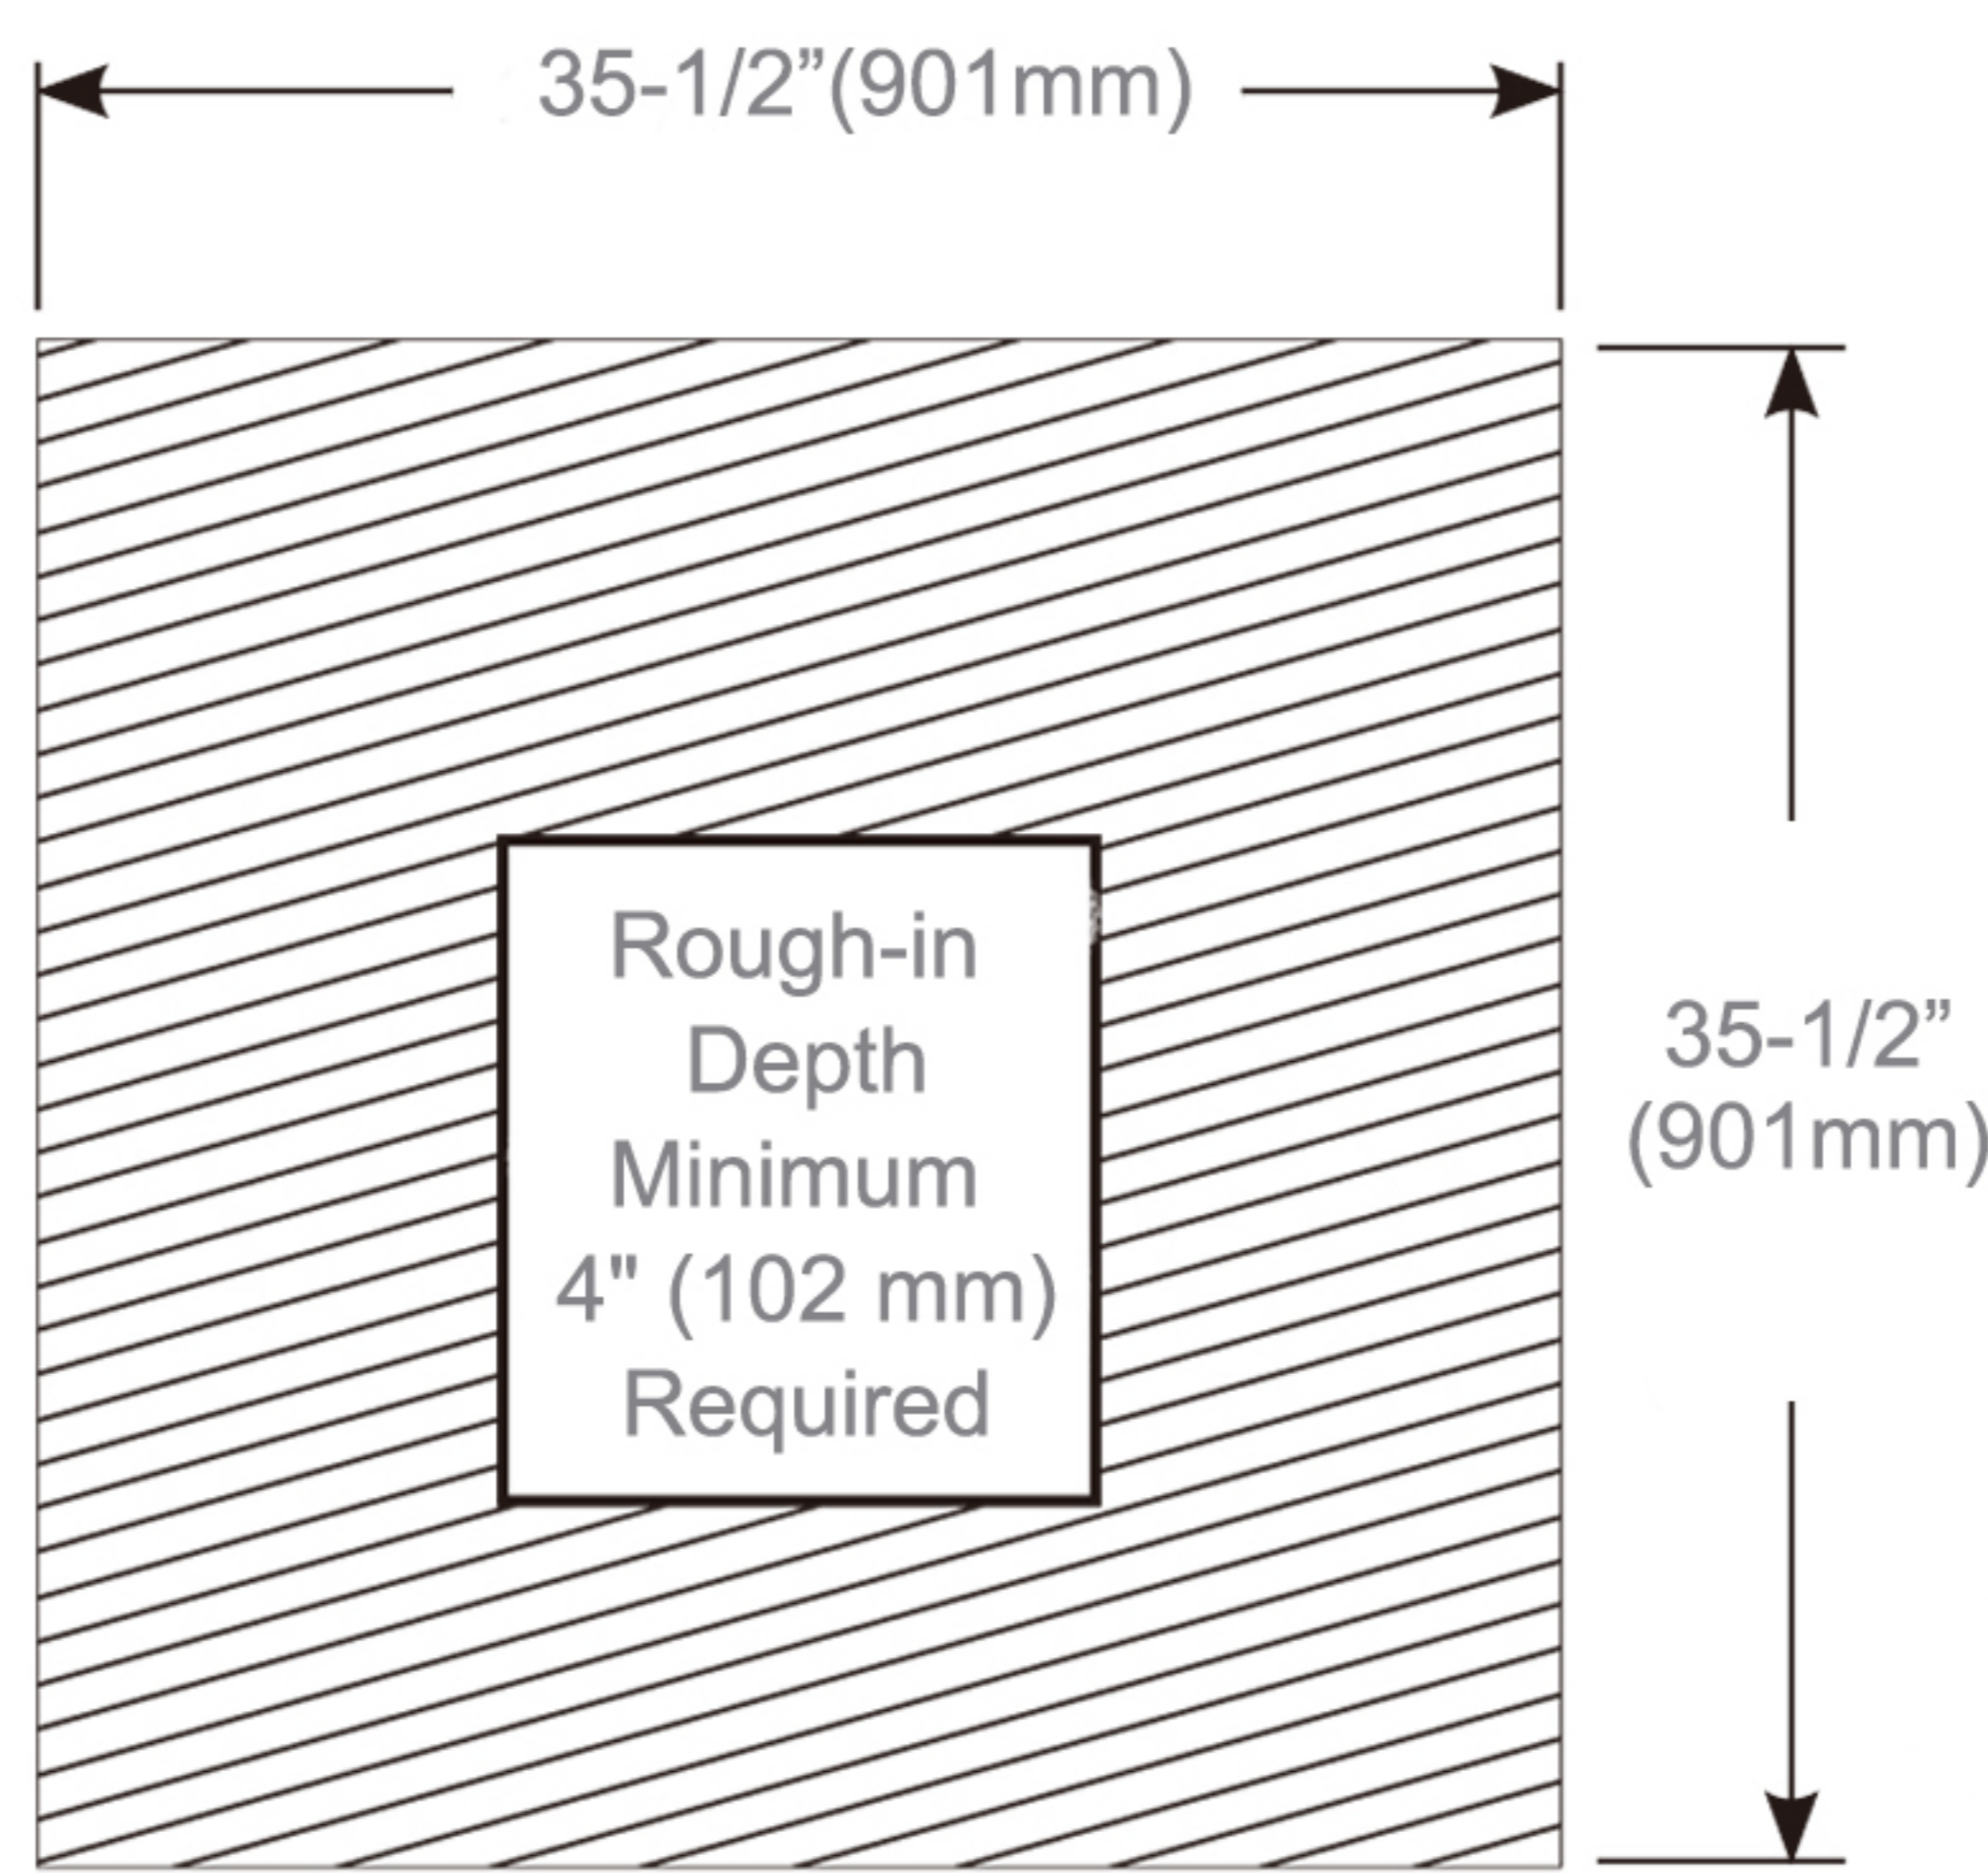

**Mirror:** Quality polished edge 5mm silver mirrored glass is used for the best front-surface reflexivity in the visible spectrum.

**Interior:** Double Sided Mirrored Doors and Back Wall.

**Installation:** Recessed or Surface Mount.

## Dimensions

**Height:** 36" (915 mm)

**Width:** 36" (915 mm)

**Depth When surface mounted:** 5" (127 mm)

**Depth When recessed:** 1" (25mm)

36"W x 36"H x 5"D Triple Door

## Installation Options

- Recessed Mount - Rough Opening - 35-1/2" H x 35-1/2" W x 4" D (901mm H x 901mm W x 102mm D)
- Surface Mount - Surface Mount Kit is included

Circuit Diagram

Recessed Mount

Surface Mount

Cabinet Dimensions

Rough-in Dimensions

Back of Cabinet - Wire Access Location