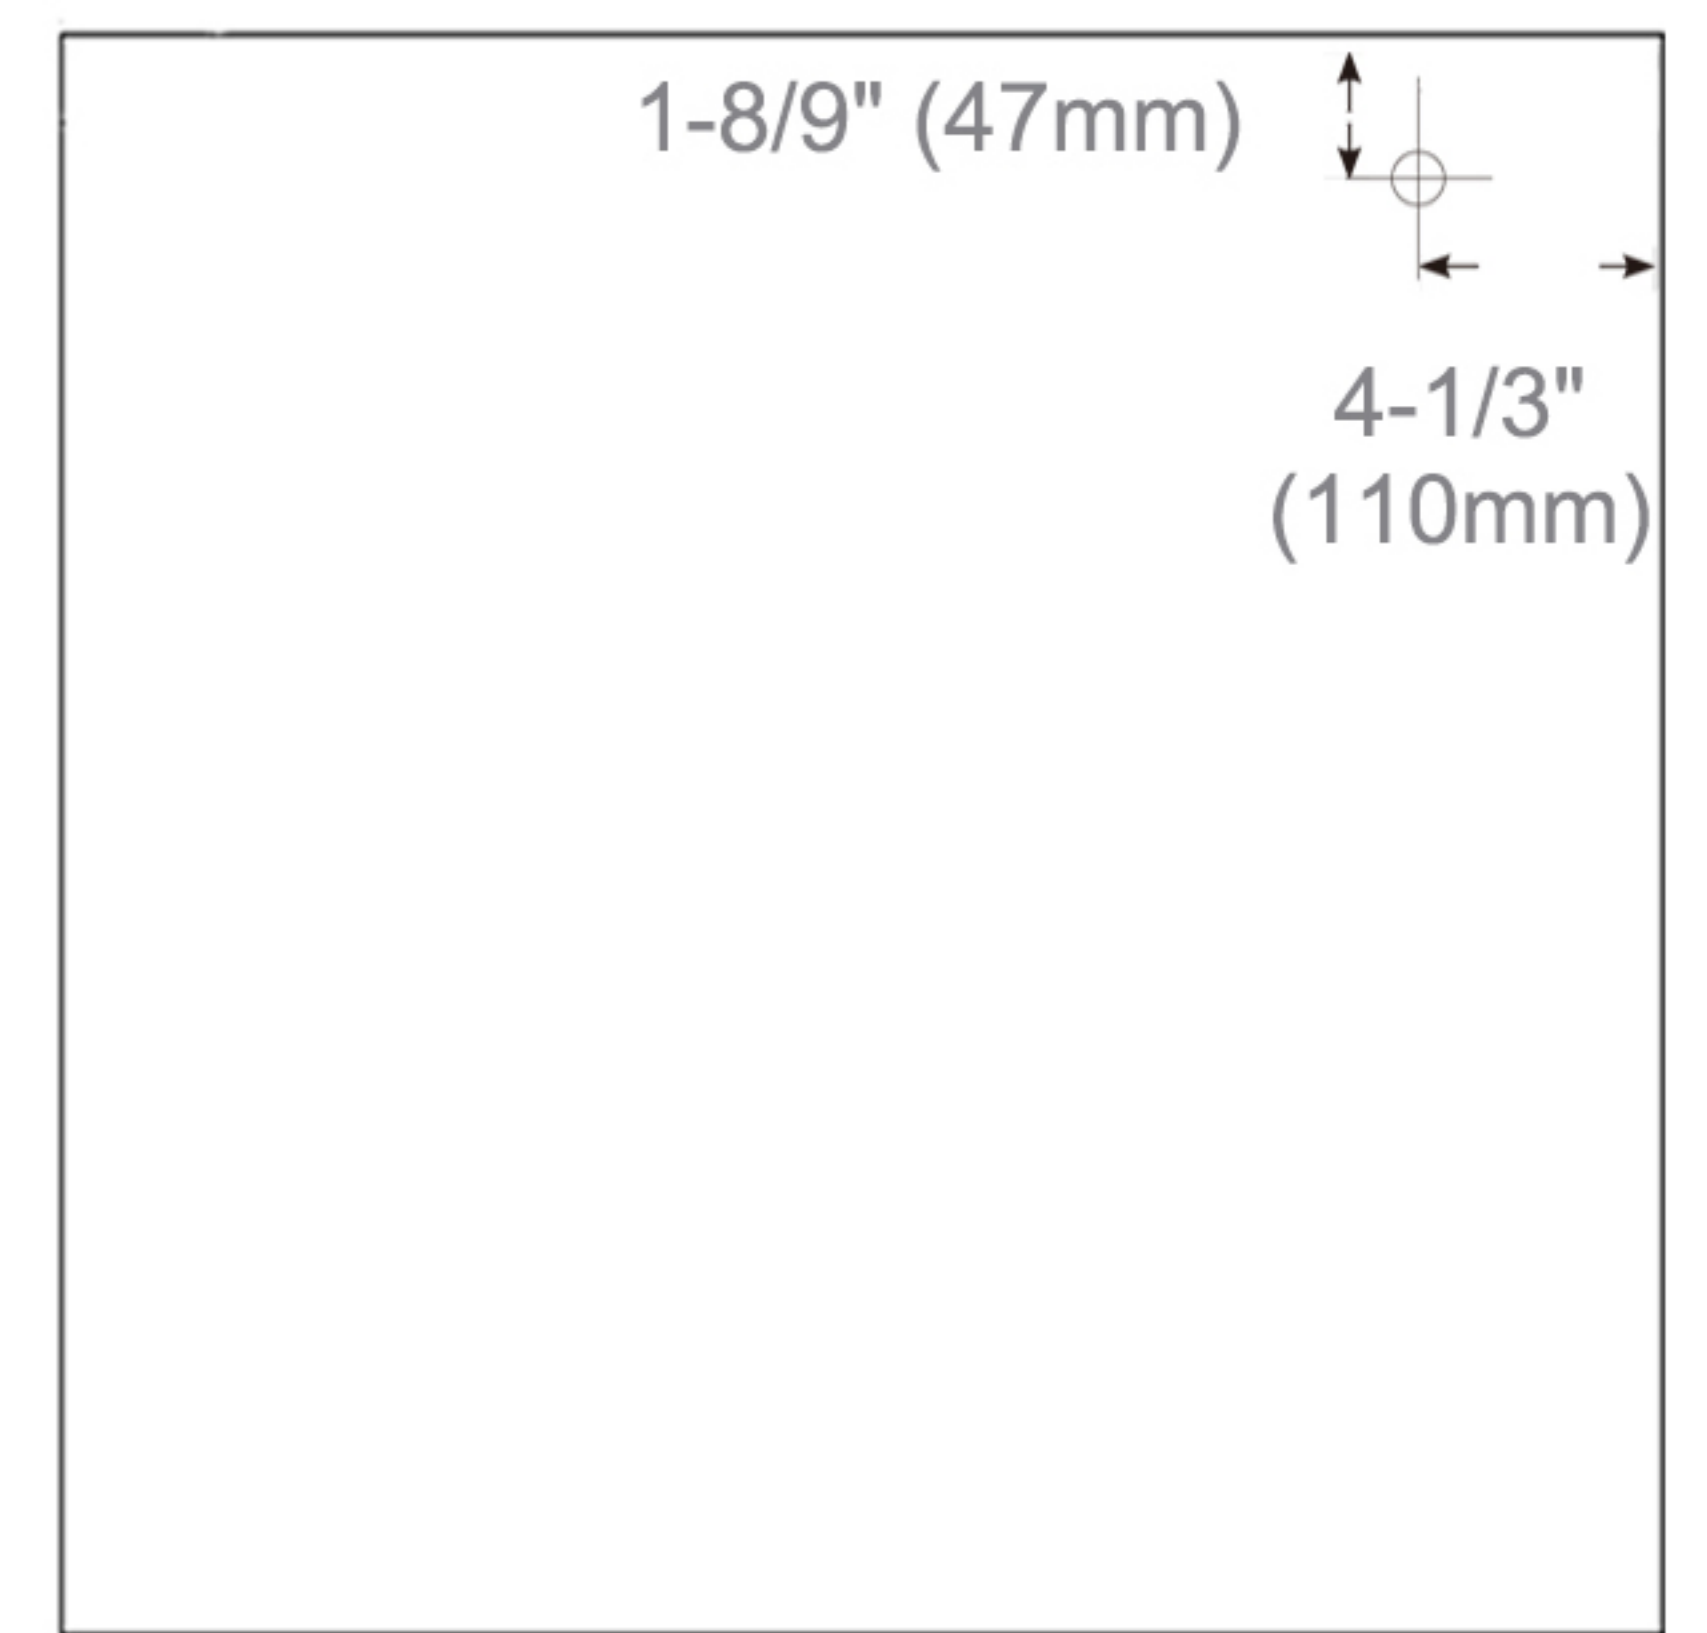

## Dimensions

**Height:** 36" (915 mm)

**Width:** 36" (915 mm)

**Depth When surface mounted:** 5" (127 mm)

**Depth When recessed:** 1" (25mm)

36"W x 36"H x 5"D Triple Door

## Installation Options

- Recessed Mount - Rough Opening - 35-1/2" H x 35-1/2" W x 4" D (901mm H x 901mm W x 102mm D)
- Surface Mount - Surface Mount Kit is included

Circuit Diagram

Recessed Mount

Surface Mount

Cabinet Dimensions

Rough-in Dimensions

Back of Cabinet - Wire Access Location