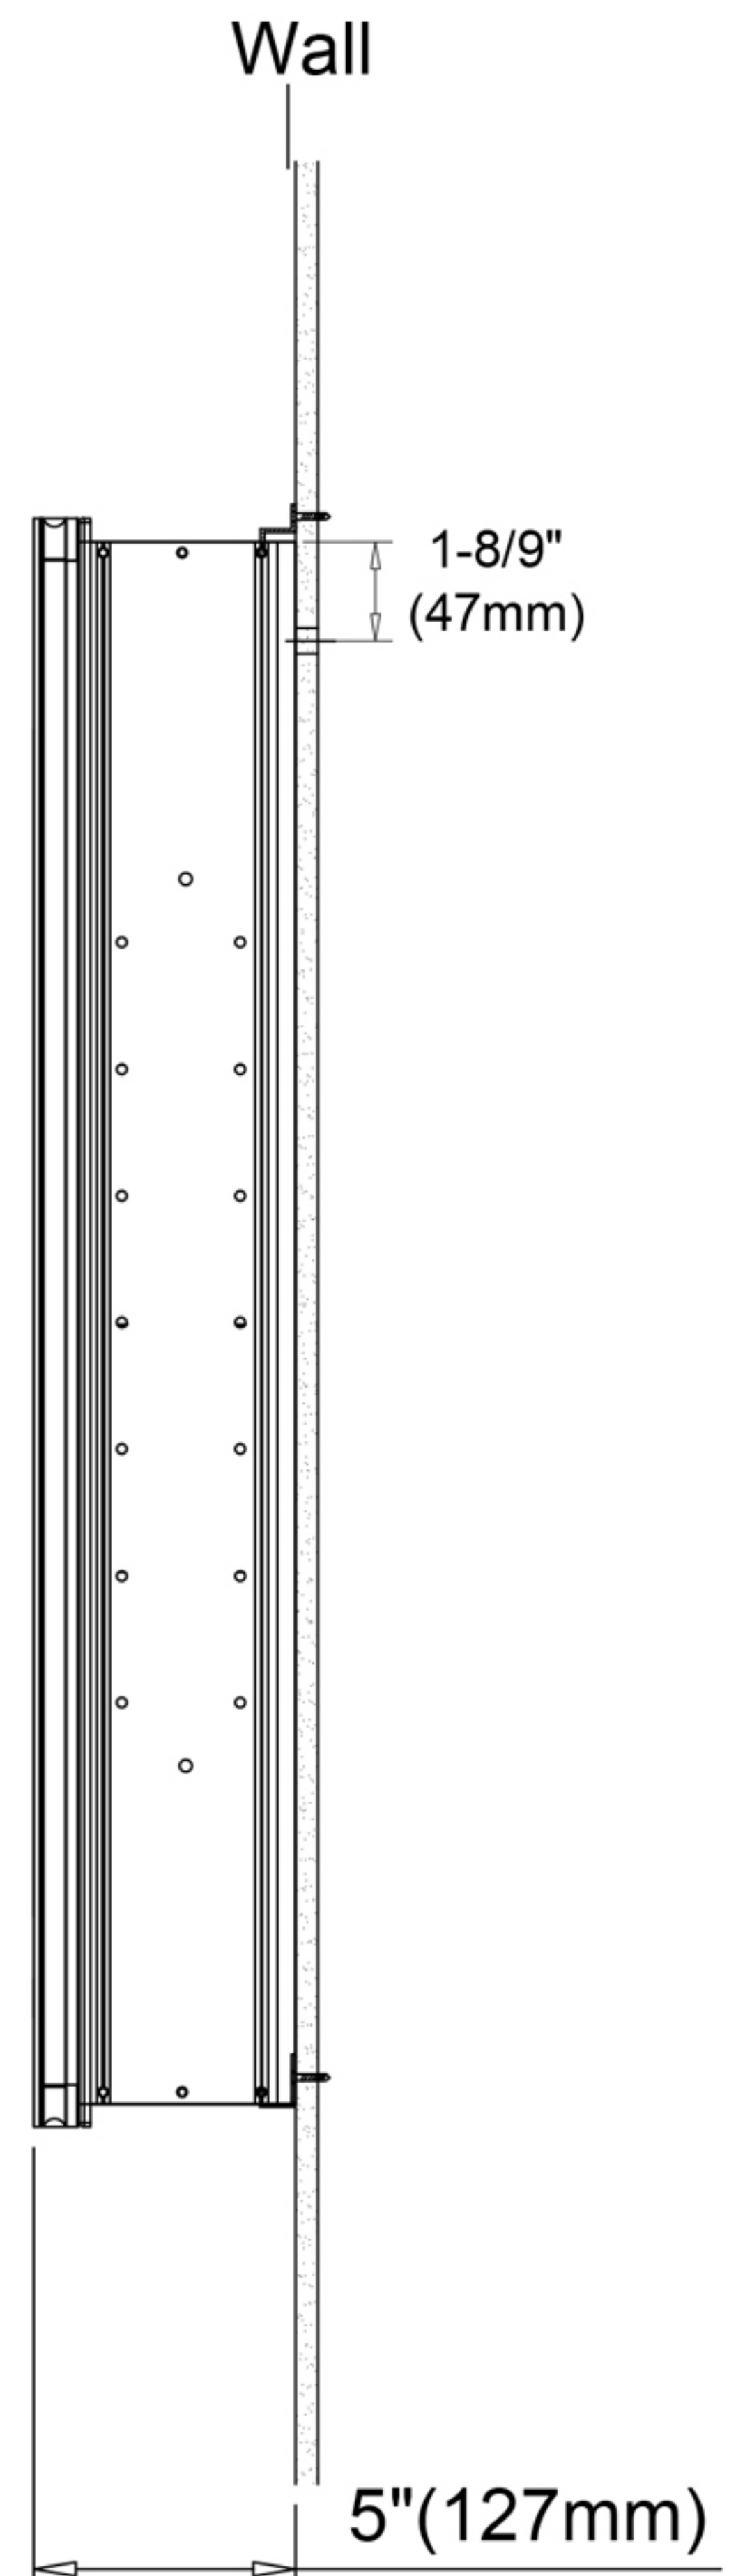

Mirror: Quality polished edge 5mm silver mirrored glass is used for the best front-surface reflexivity in the visible spectrum.

Interior: Double Sided Mirrored Doors and Back Wall.

Installation: Recessed or Surface Mount.

Codes/Standards Applicable

Electric Option Models are ETL certified to:

UL 962

CSA Standard C22.2 No.68

Dimensions

Height: 30" (762 mm)

Width: 40" (1016 mm)

Depth When surface mounted: 5" (127 mm)

Depth When recessed: 1" (25mm)

40"W x 30"H x 5"D Triple Door

Installation Options

- Recessed Mount - Rough Opening - 29-1/2" H x 39-1/2" W x 4" D (749mm H x 1003mm W x 102mm D)
- Surface Mount - Surface Mount Kit is included

Circuit Diagram

Recessed Mount

Surface Mount

Cabinet Dimensions

Rough-in Dimensions

Back of Cabinet - Wire Access Location