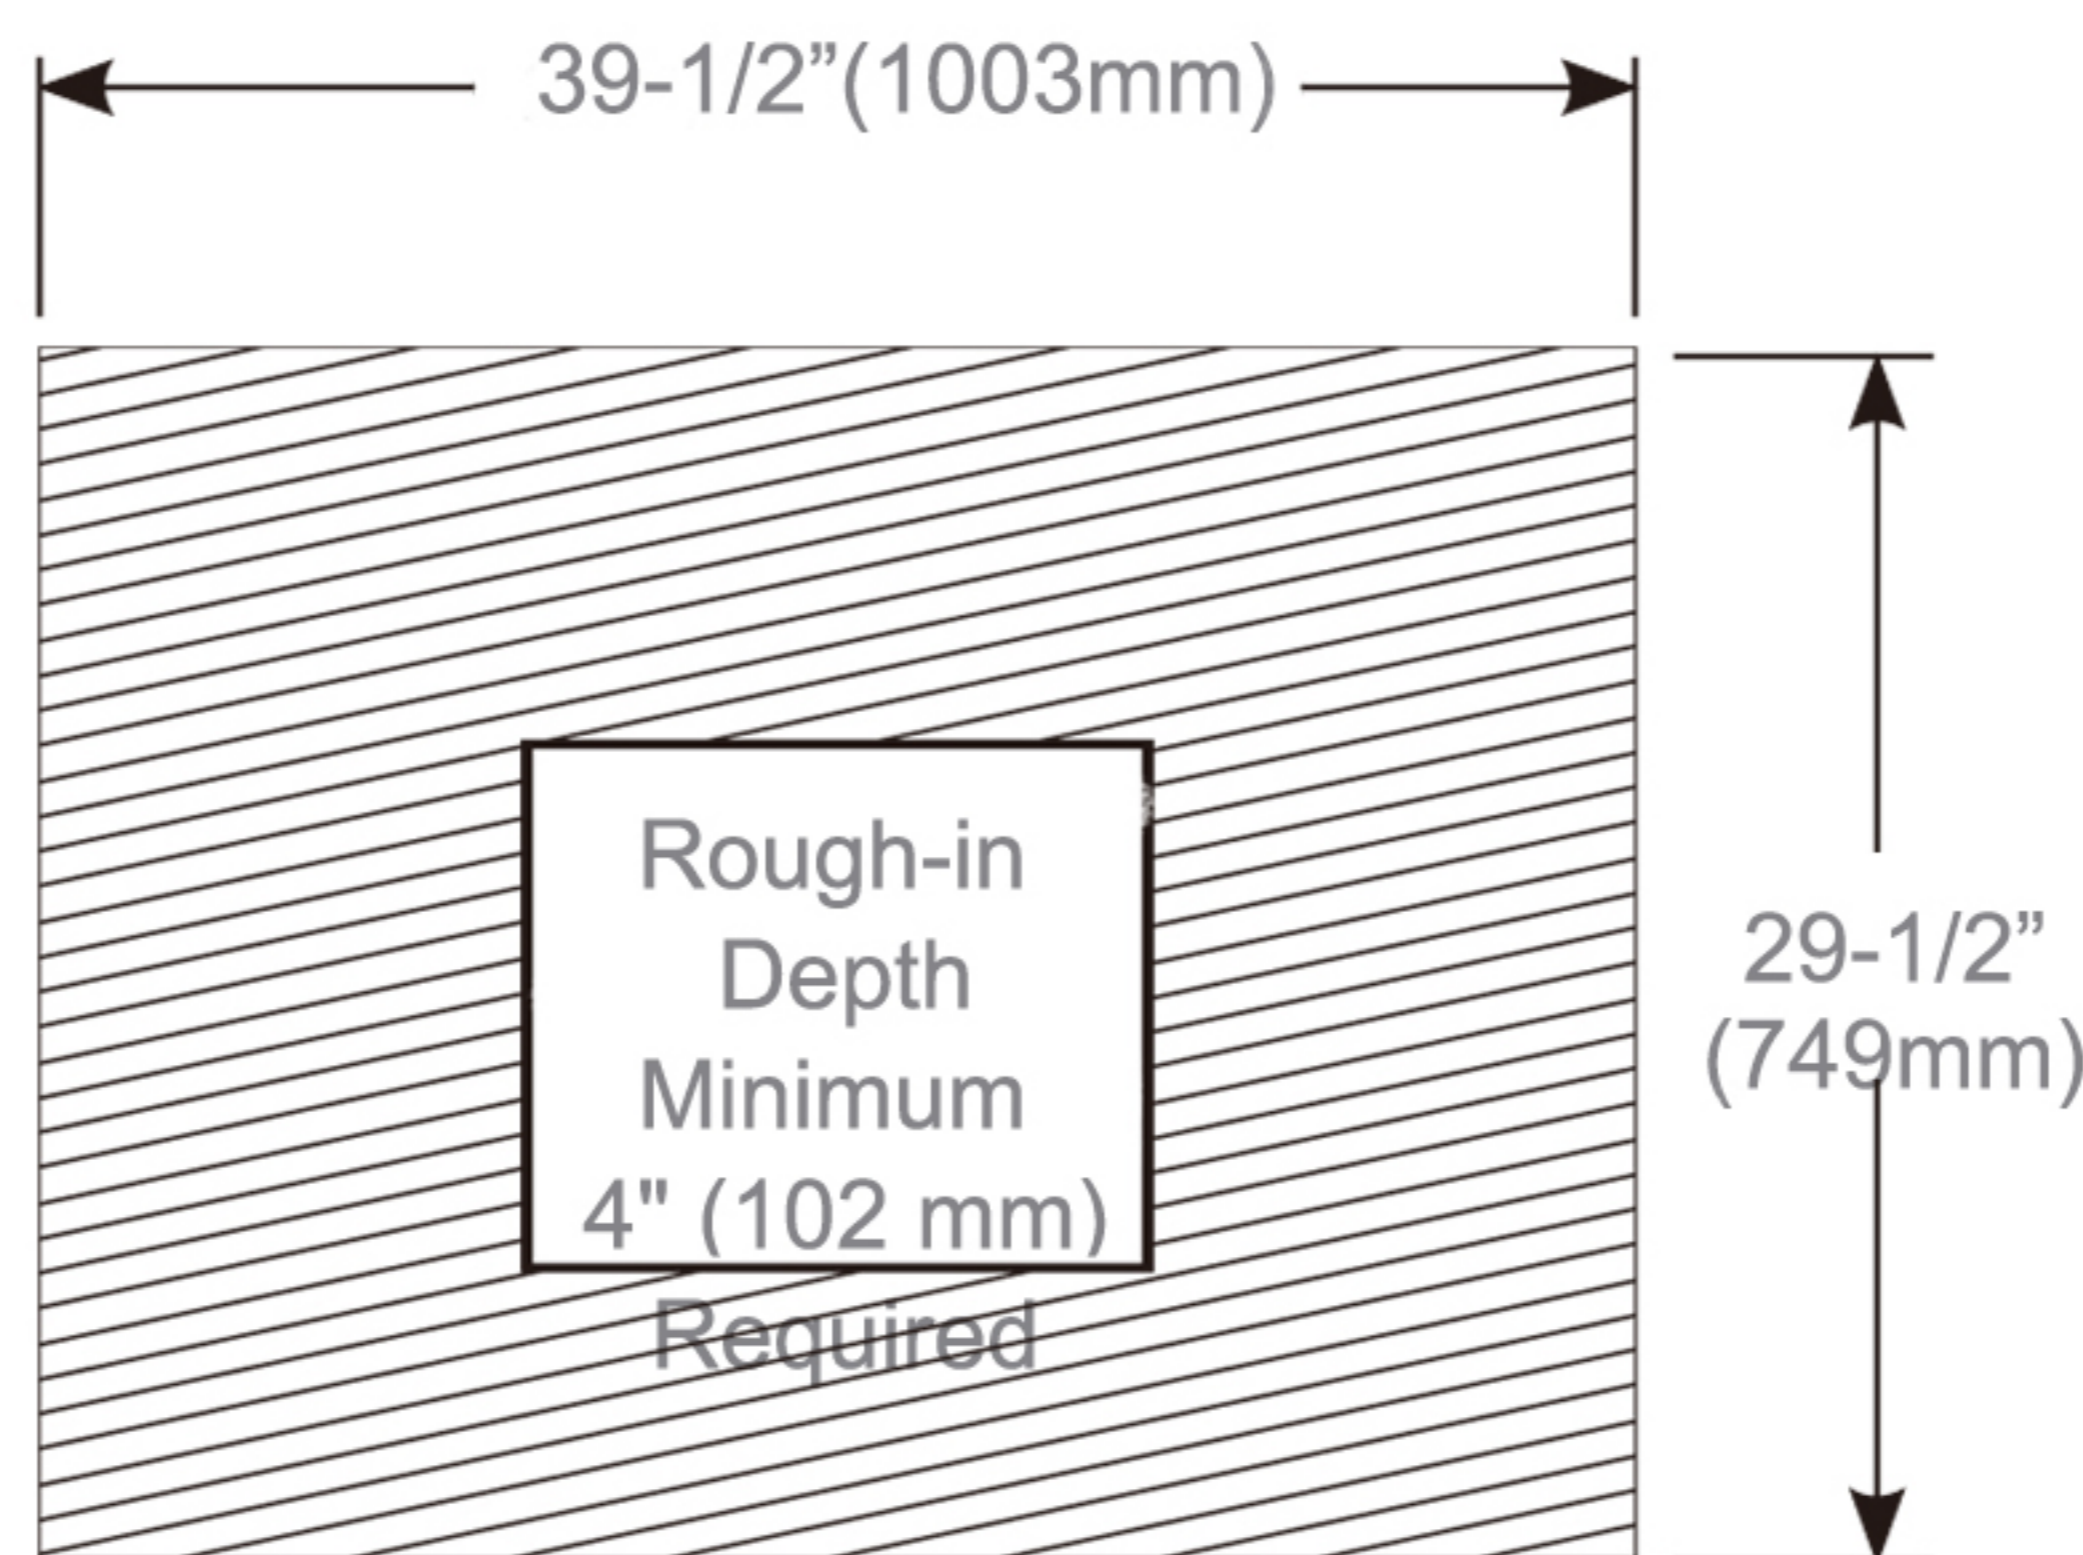

Mirror: Quality polished edge 5mm silver mirrored glass is used for the best front-surface reflexivity in the visible spectrum.

Interior: Double Sided Mirrored Doors and Back Wall.

Installation: Recessed or Surface Mount.

Codes/Standards Applicable

Electric Option Models are ETL certified to:

UL 962

CSA Standard C22.2 No.68

Dimensions

Height: 30" (762 mm)

Width: 40" (1016 mm)

Depth When surface mounted: 5" (127 mm)

Depth When recessed: 1" (25mm)

40"W x 30"H x 5"D Triple Door

Installation Options

- Recessed Mount - Rough Opening - 29-1/2" H x 39-1/2" W x 4" D (749mm H x 1003mm W x 102mm D)
- Surface Mount - Surface Mount Kit is included

Circuit Diagram

Recessed Mount

Surface Mount

Cabinet Dimensions

Rough-in Dimensions

Back of Cabinet - Wire Access Location