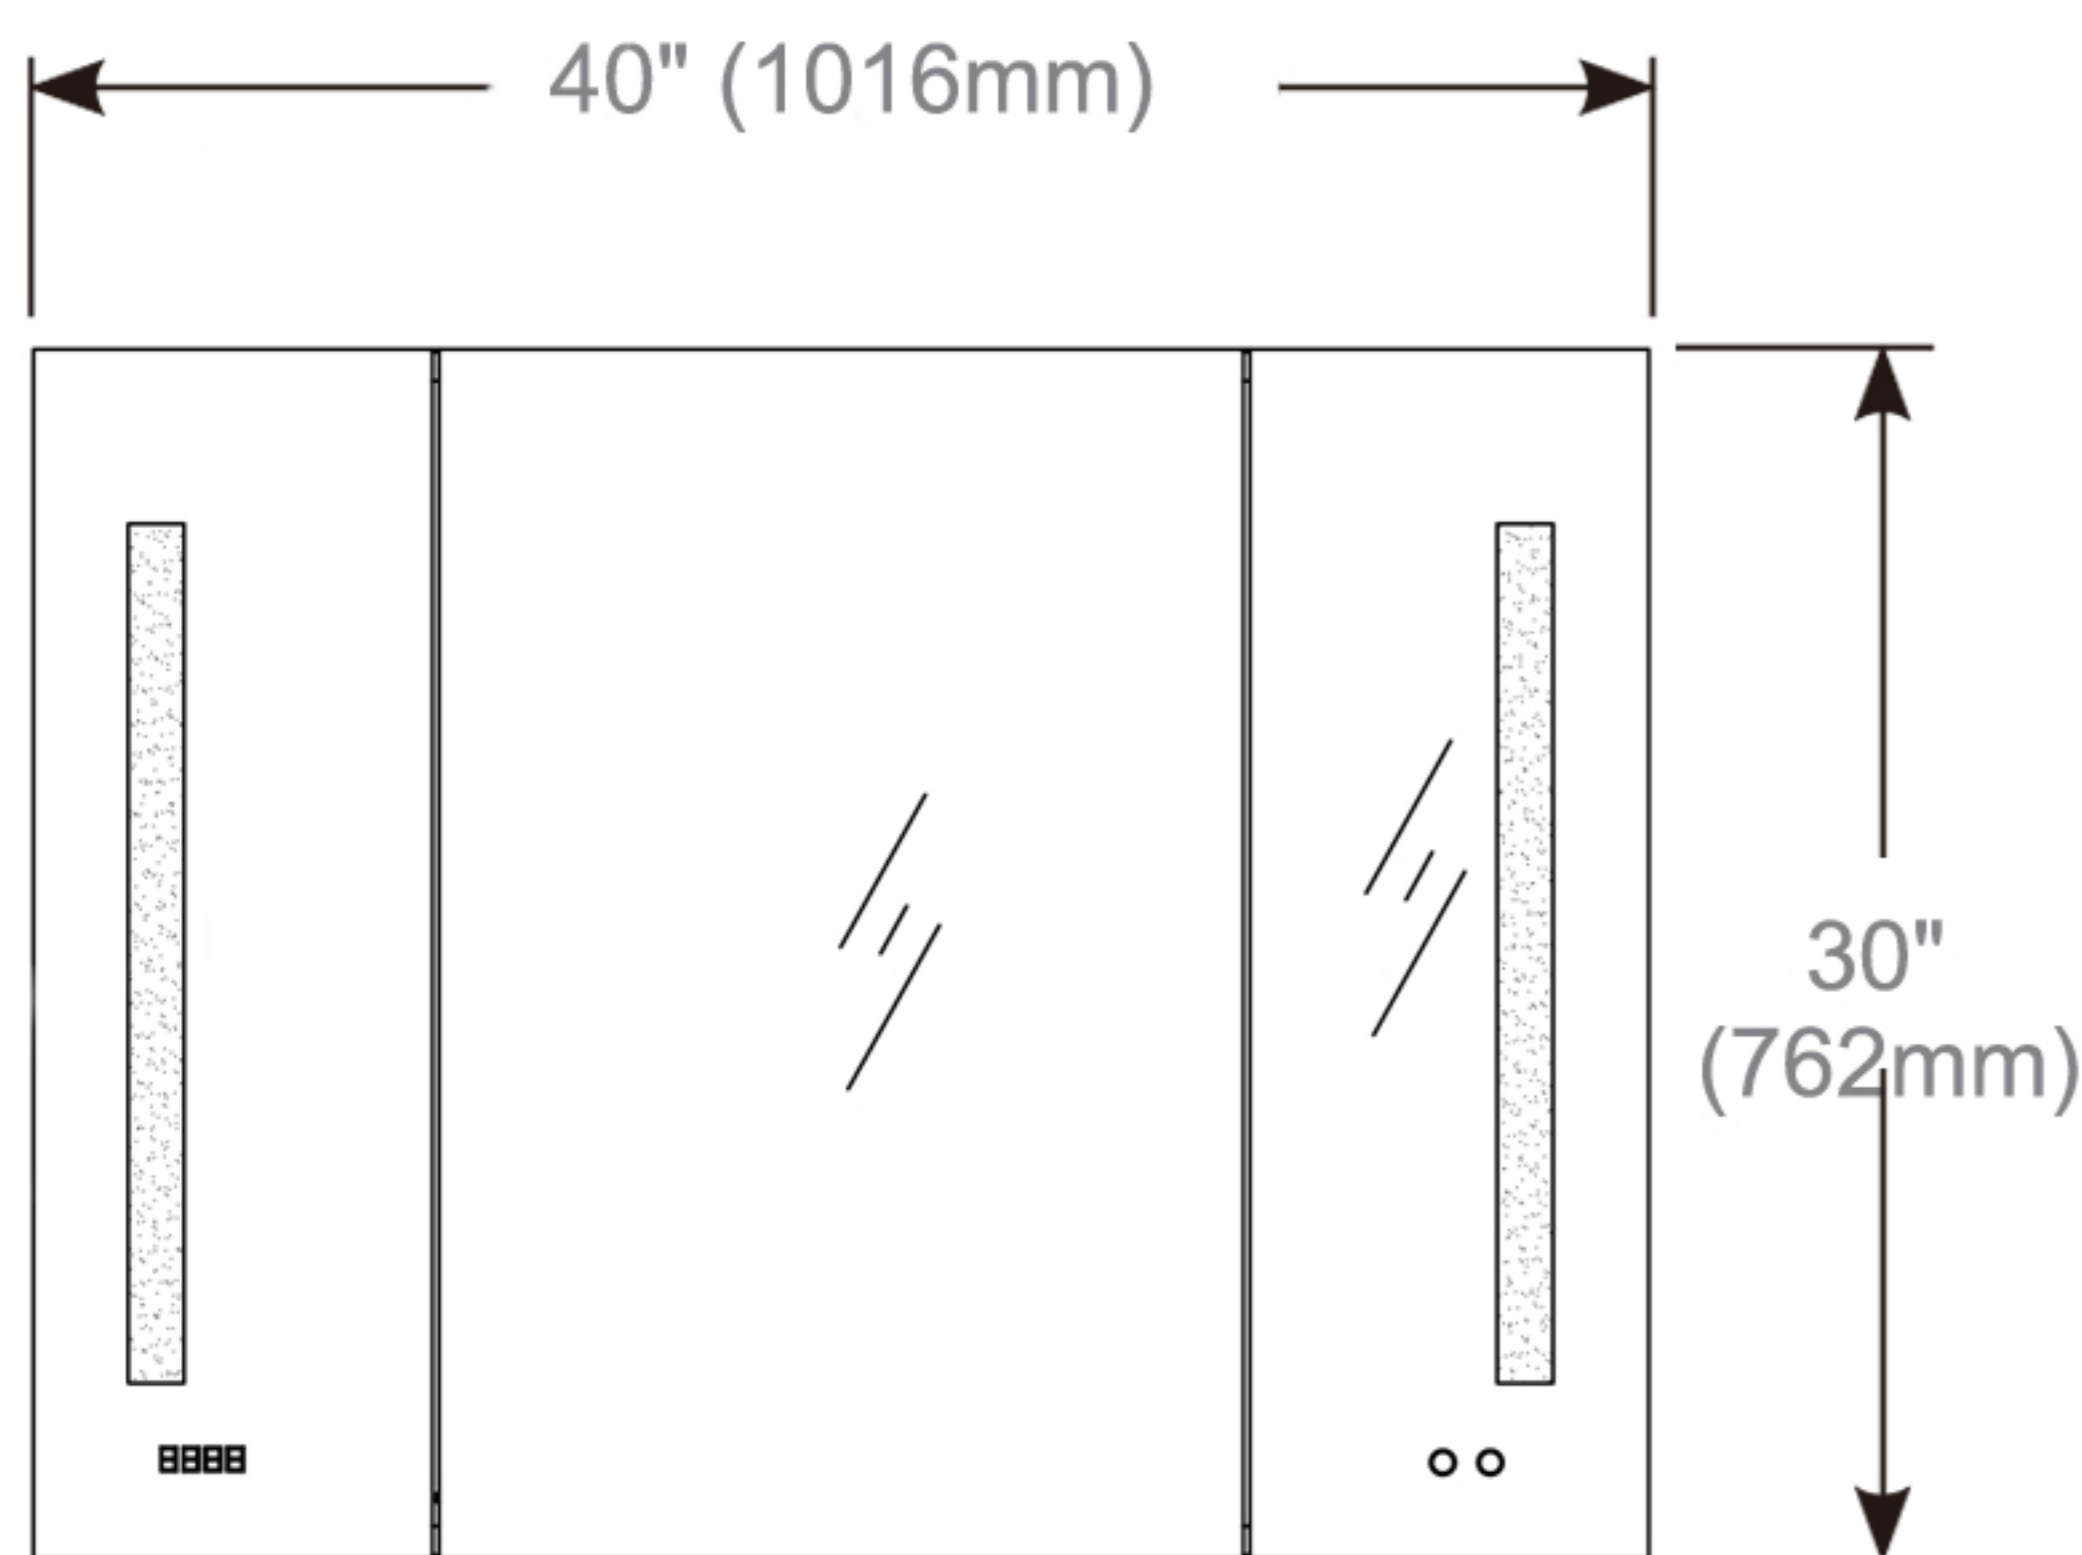

Cabinet Dimensions