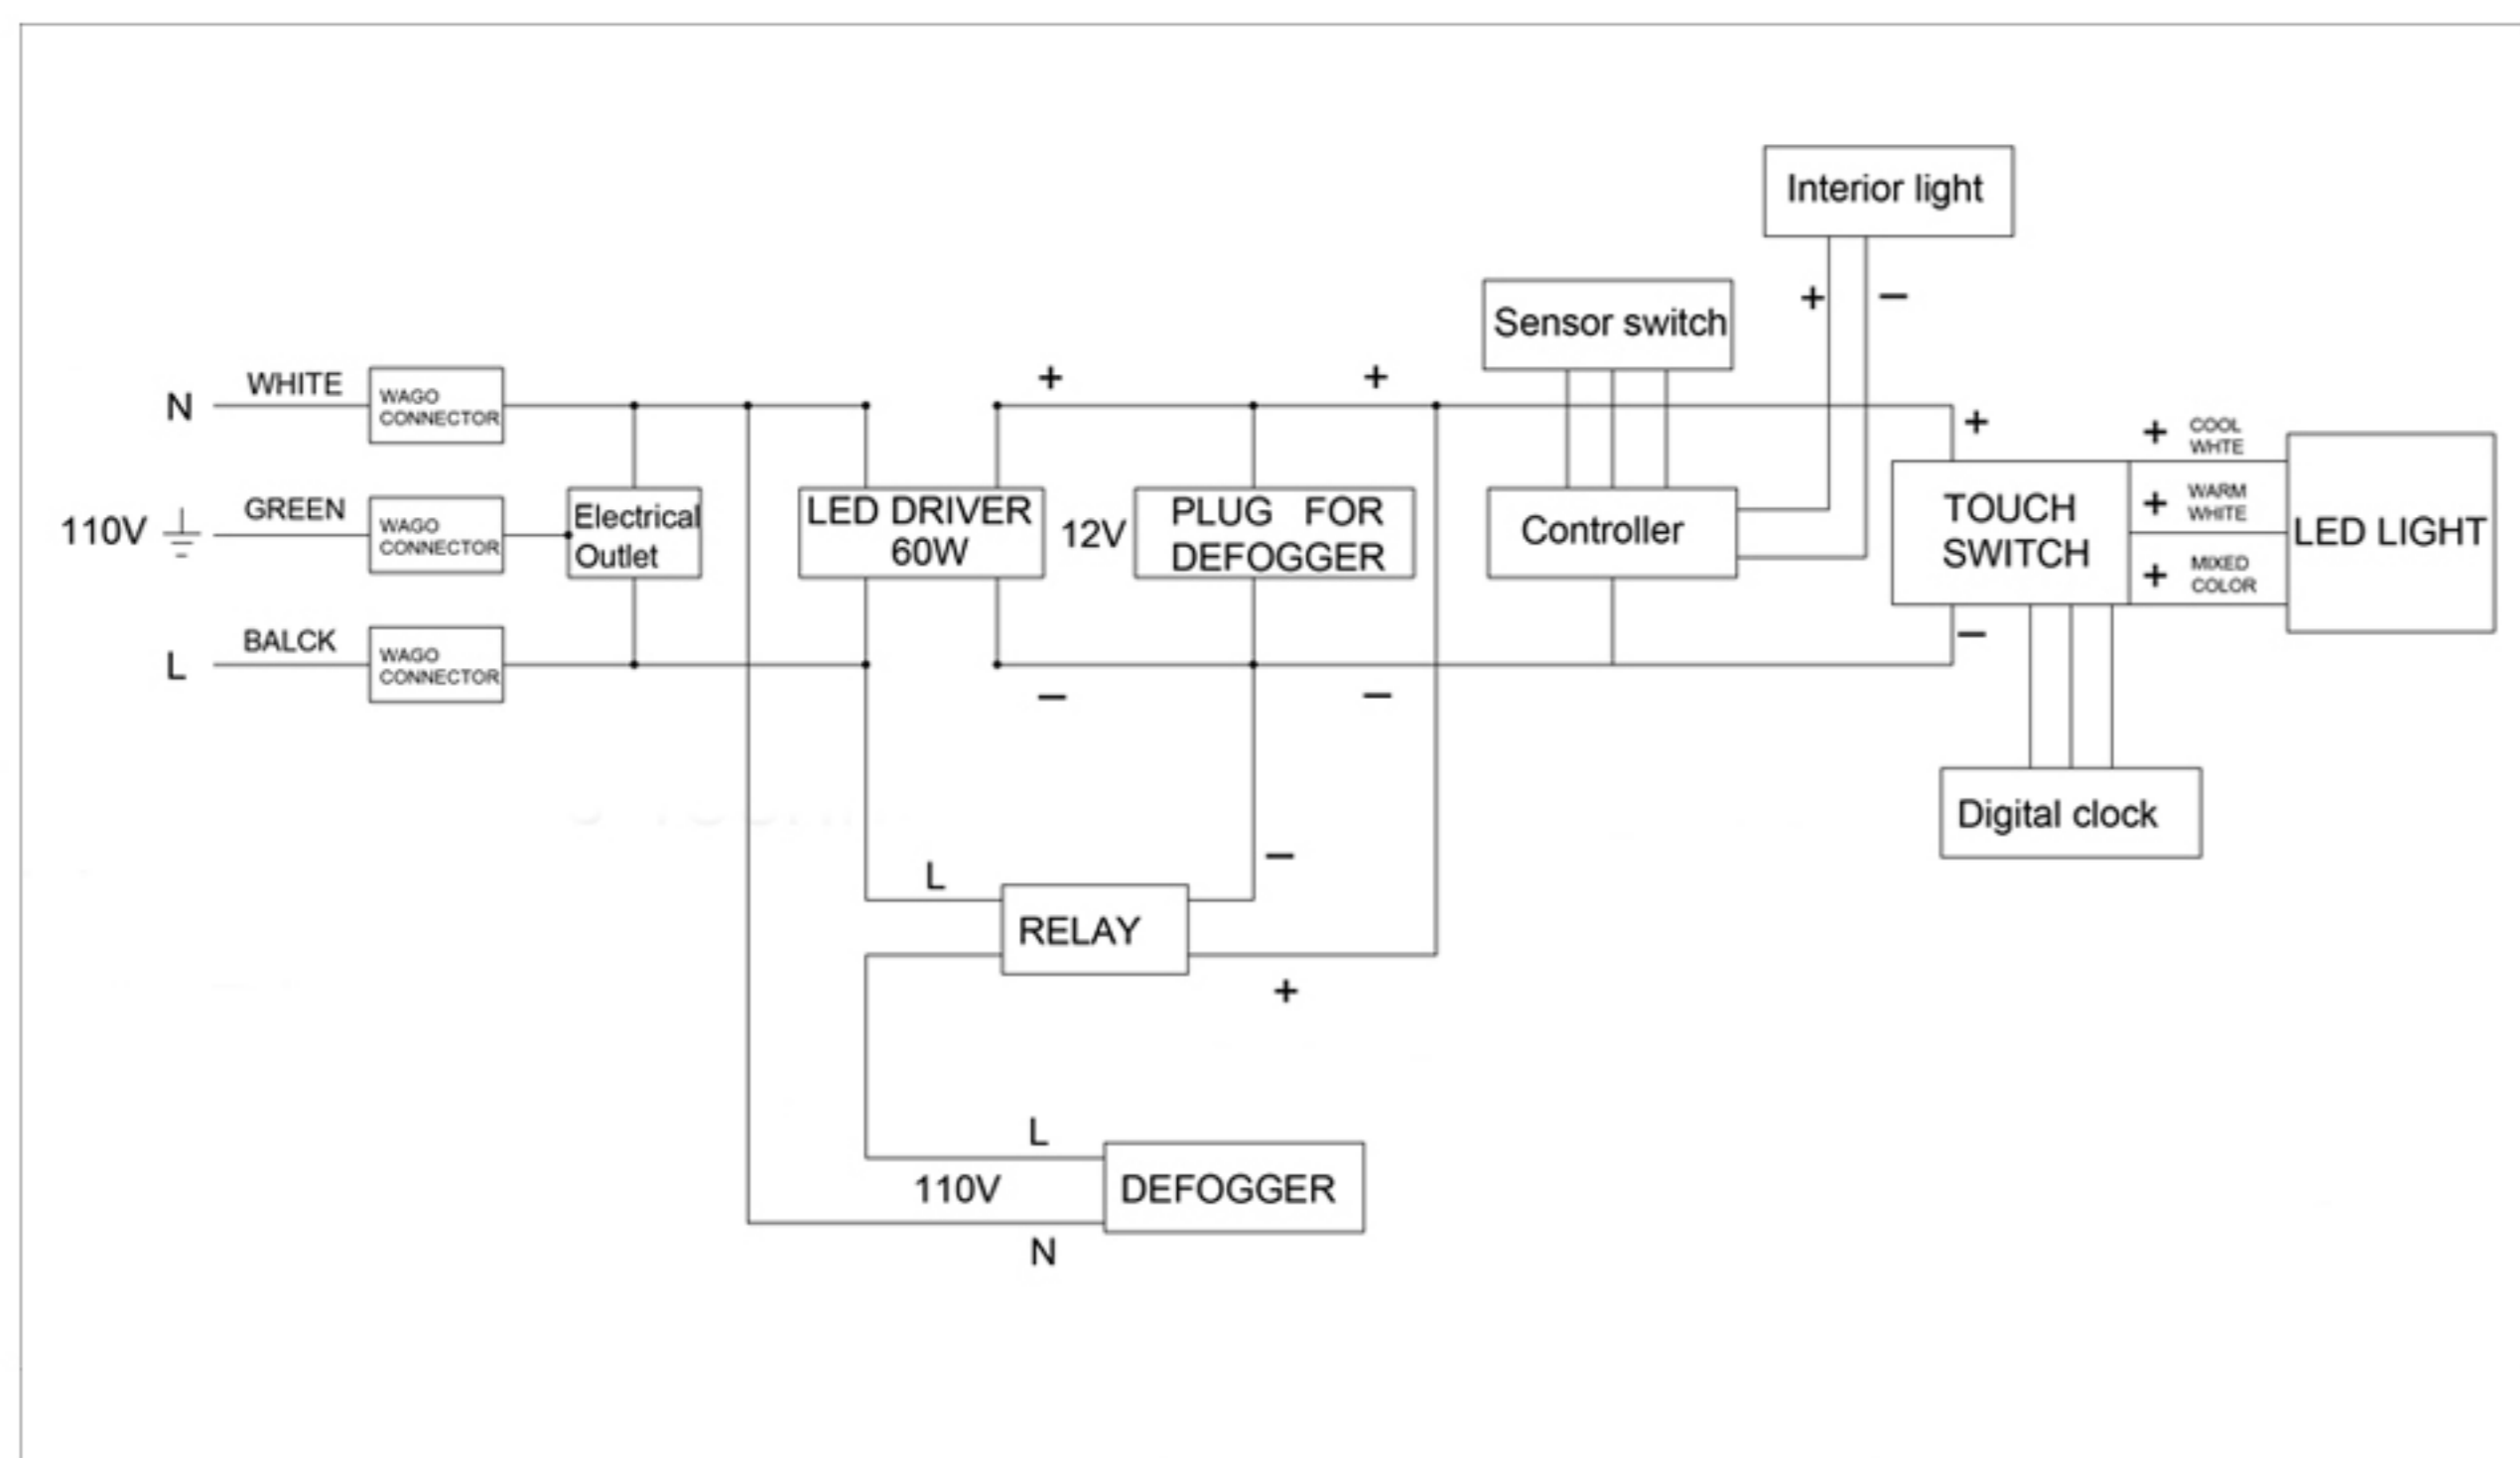

Depth When recessed: 1" (25mm)

40"W x 30"H x 5"D Triple Door

Installation Options

- Recessed Mount - Rough Opening - 29-1/2" H x 39-1/2" W x 4" D (749mm H x 1003mm W x 102mm D)
- Surface Mount - Surface Mount Kit is included

Electrical System

- 60 Watts LED Driver
- INPUT : 120VAC 60HZ 1.2A
- OUTPUT : 12VAC 5.0A
- Field wire location as shown in drawing
- 1/2" conduit (Ø 7/8" actual) electrical knockout location shown below
- Included field wire cable clamp
- Circuit Diagram