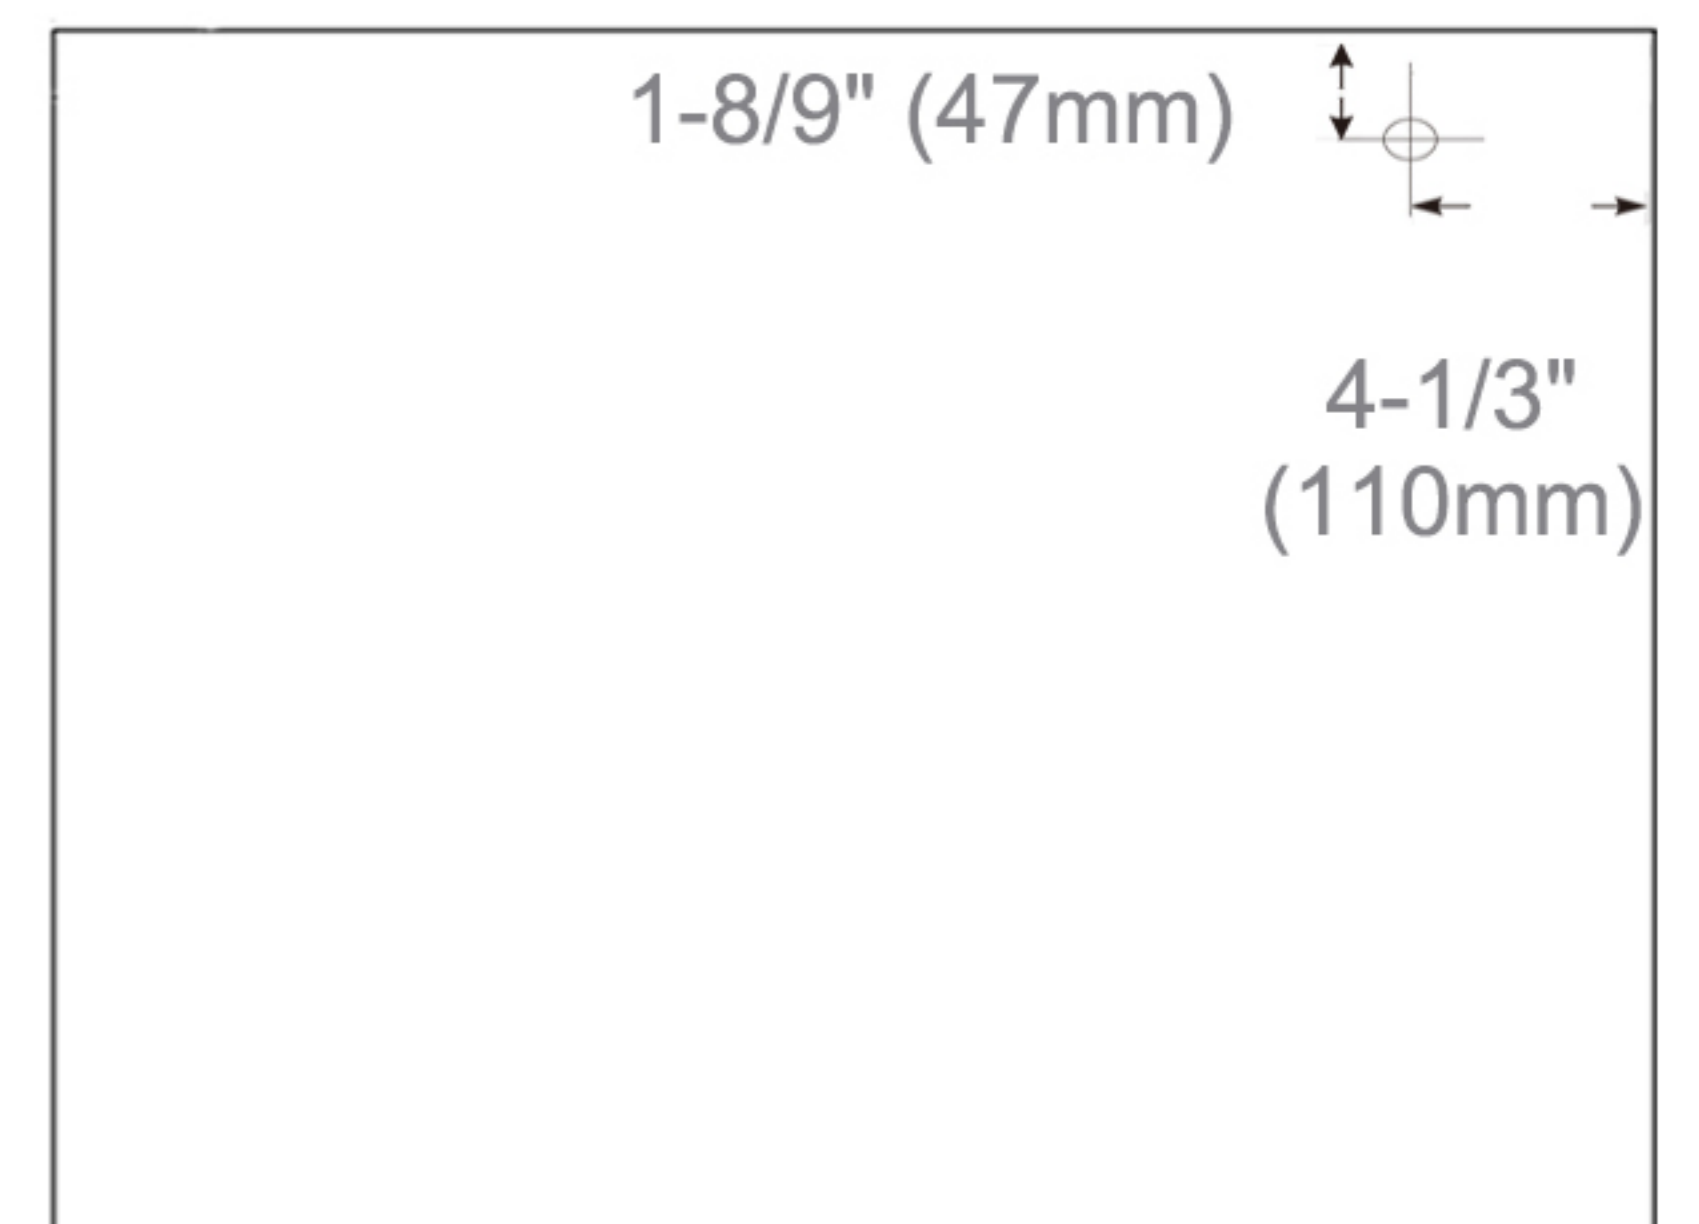

Back of Cabinet - Wire Access Location