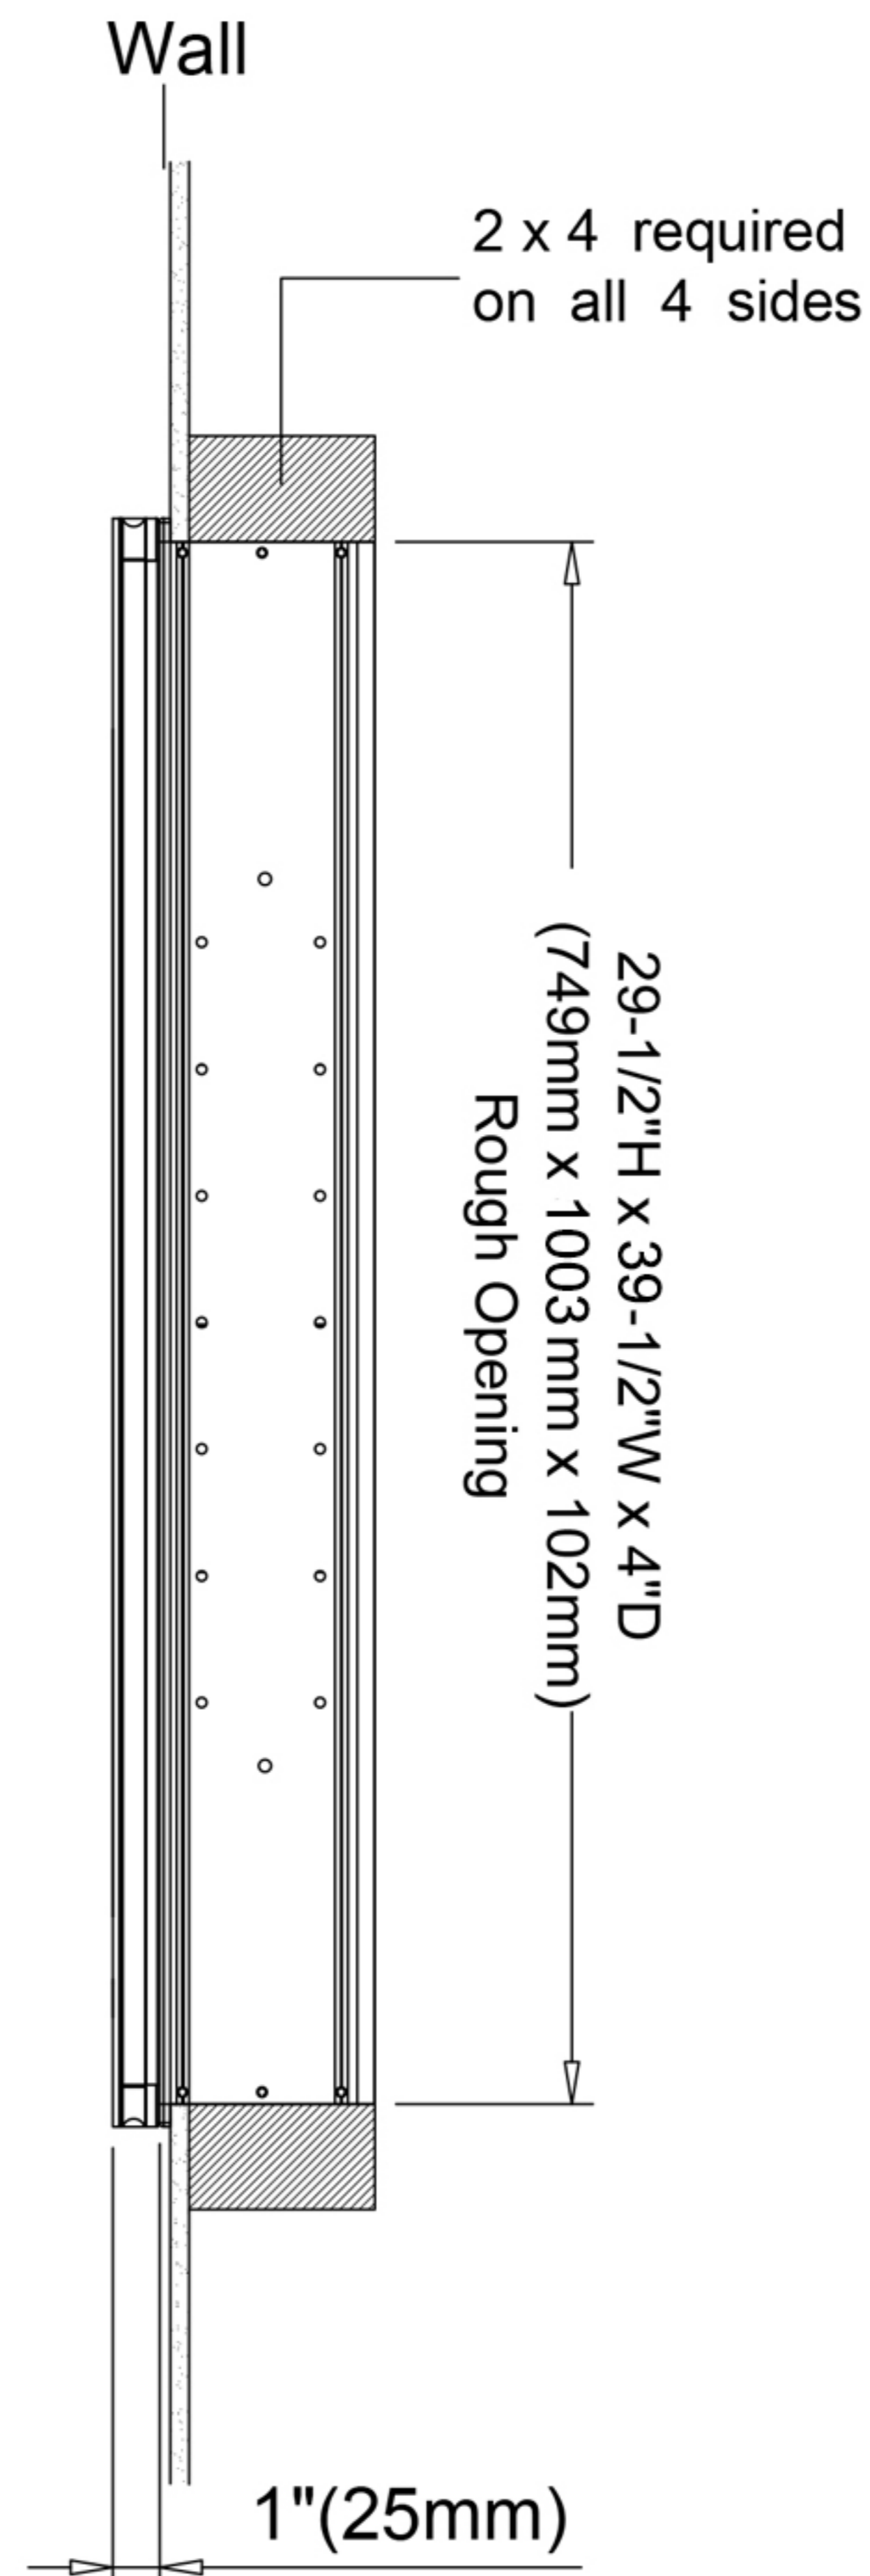

Mirror: Quality polished edge 5mm silver mirrored glass is used for the best front-surface reflexivity in the visible spectrum.

Interior: Double Sided Mirrored Doors and Back Wall.

Installation: Recessed or Surface Mount.

Codes/Standards Applicable

Electric Option Models are ETL certified to:

UL 962

CSA Standard C22.2 No.68

Dimensions

Height: 30" (762 mm)

Width: 40" (1016 mm)

Depth When surface mounted: 5" (127 mm)

Depth When recessed: 1" (25mm)

40"W x 30"H x 5"D Triple Door

Installation Options

- Recessed Mount - Rough Opening - 29-1/2" H x 39-1/2" W x 4" D (749mm H x 1003mm W x 102mm D)
- Surface Mount - Surface Mount Kit is included

Circuit Diagram

Recessed Mount

Surface Mount

Cabinet Dimensions

Rough-in Dimensions

Back of Cabinet - Wire Access Location