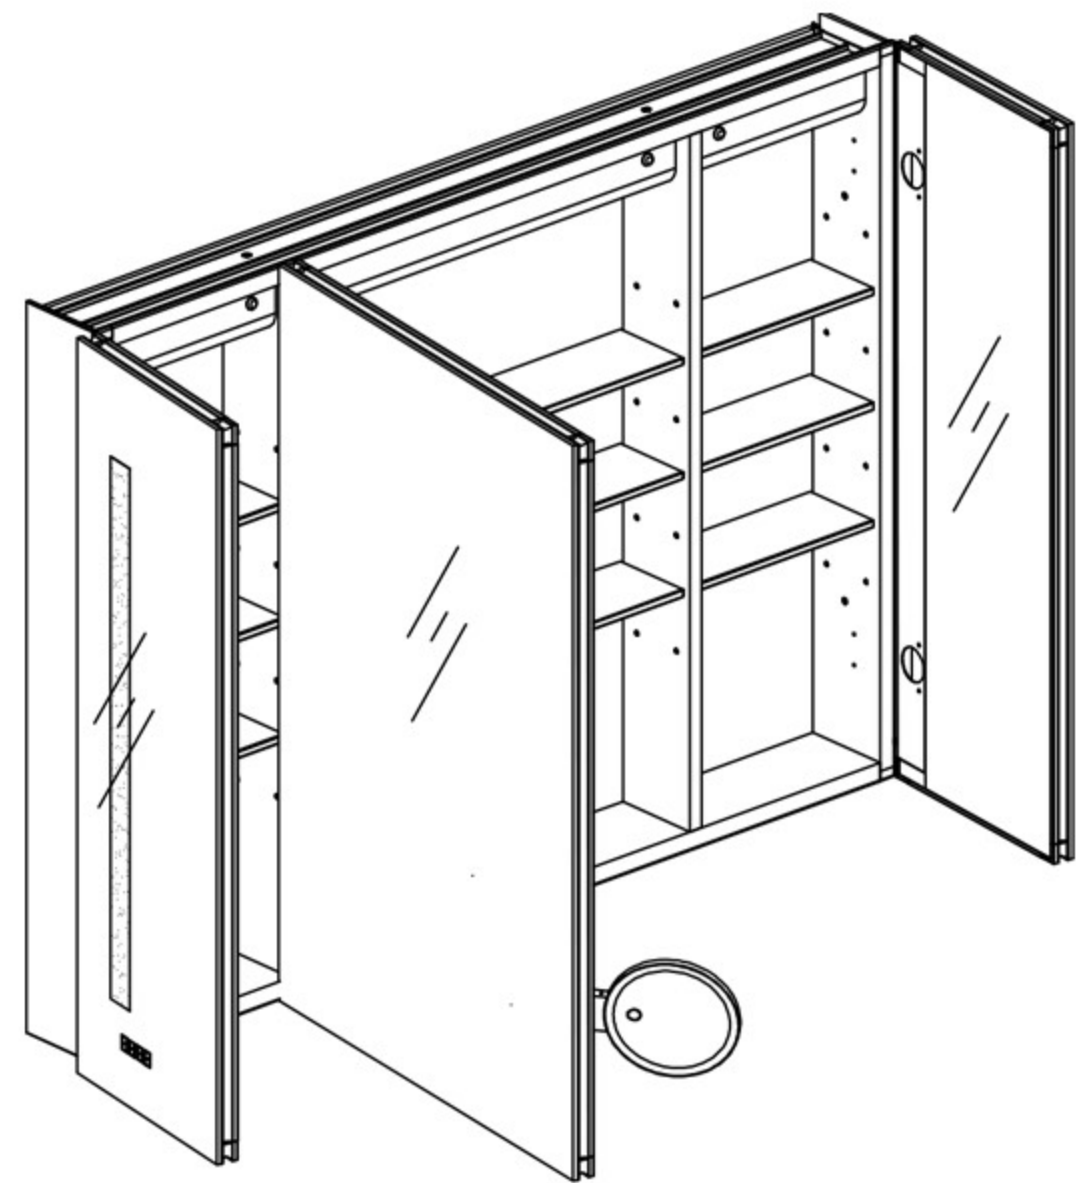

Features

Defogger: have your mirror fog free with a touch of a button. Dedicated defogger button is located along the frame on the inside of the cabinet.

3X LED Lighted Magnifying Mirror: A built-in, removable, LED-lighted magnifying mirror on the inside of the door, is vertically adjustable flip-out flat to accommodate users of varying heights.

Construction

BLUM Soft Close Hinges: Soft Close hinges allow for a smooth and secure 110-155-degree opening.

Glass Shelves: 8mm clear adjustable glass shelves are included for you to arrange them according to your needs.

Codes/Standards Applicable

Electric Option Models are ETL certified to:

UL 962

CSA Standard C22.2 No.68

Dimensions

Height: 30" (762 mm)

Width: 40" (1016 mm)

Depth When surface mounted: 5" (127 mm)

Depth When recessed: 1" (25mm)

40"W x 30"H x 5"D Triple Door

Installation Options

- Recessed Mount - Rough Opening - 29-1/2" H x 39-1/2" W x 4" D (749mm H x 1003mm W x 102mm D)
- Surface Mount - Surface Mount Kit is included