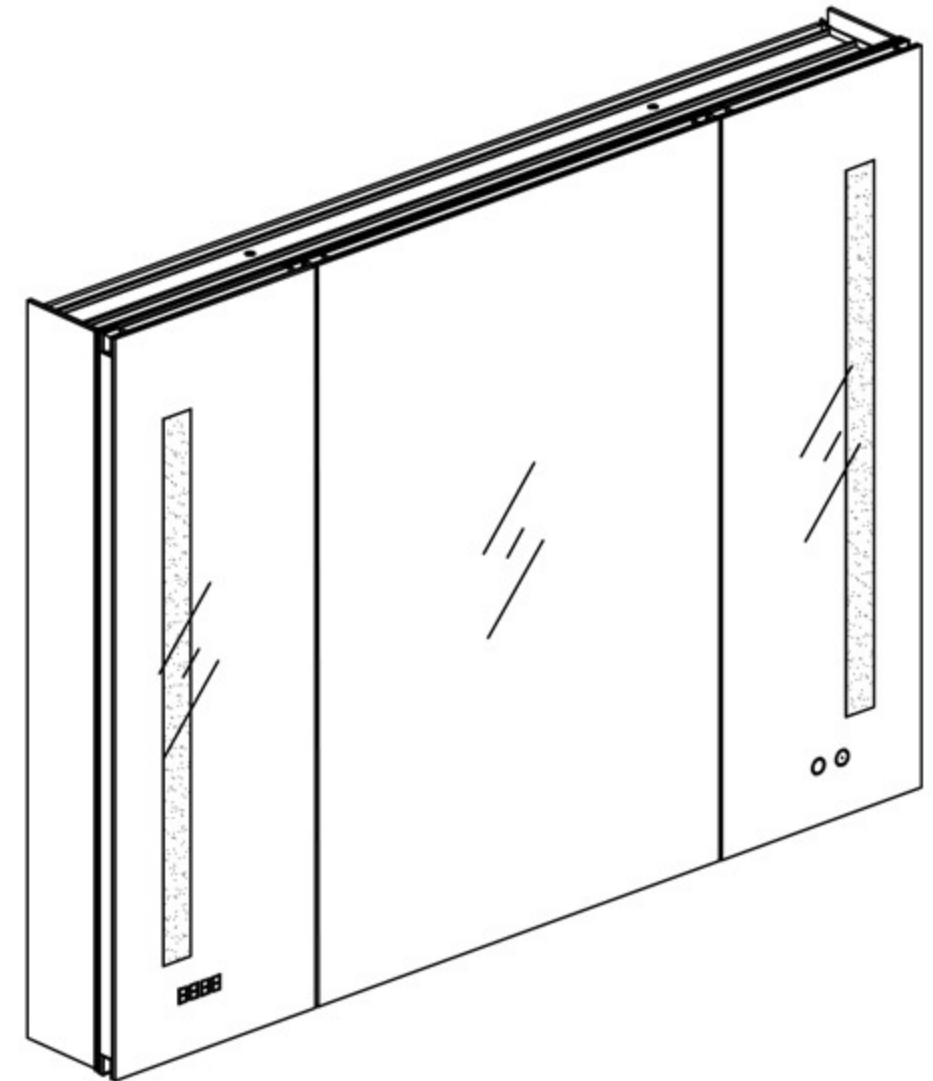

Features

Defogger: have your mirror fog free with a touch of a button. Dedicated defogger button is located along the frame on the inside of the cabinet.

3X LED Lighted Magnifying Mirror: A built-in, removable, LED-lighted magnifying mirror on the inside of the door, is vertically adjustable flip-out flat to accommodate users of varying heights.

Dimmer: Dim the light of your choice by holding down the on button.
Digital Clock: modern and convenient feature.

Electrical Outlets: Dual electrical outlets with USB are located inside the cabinet.

Light Control: Cycle through the color temperature light with a tap of a dedicated button, 3 Color temperature lights. Warm, Cool, and Neutral.

Inside Lighting: the light sensor switches the interior light automatically.

Digital Clock: modern and convenient feature.

Kelvin	3000	6500	4500 mixed color
CRI	80+	80+	80+
Lumens*†	810	810	1620
R9 Value*	50+	50+	50+
Watts (AC)	60	60	60
Lumens per Watt	90	90	90

Construction

BLUM Soft Close Hinges: Soft Close hinges allow for a smooth and secure 110-155-degree opening.

Glass Shelves: 8mm clear adjustable glass shelves are included for you to arrange them according to your needs.

Mirror: Quality polished edge 5mm silver mirrored glass is used for the best front-surface reflexivity in the visible spectrum.

Interior: Double Sided Mirrored Doors and Back Wall.

Installation: Recessed or Surface Mount.